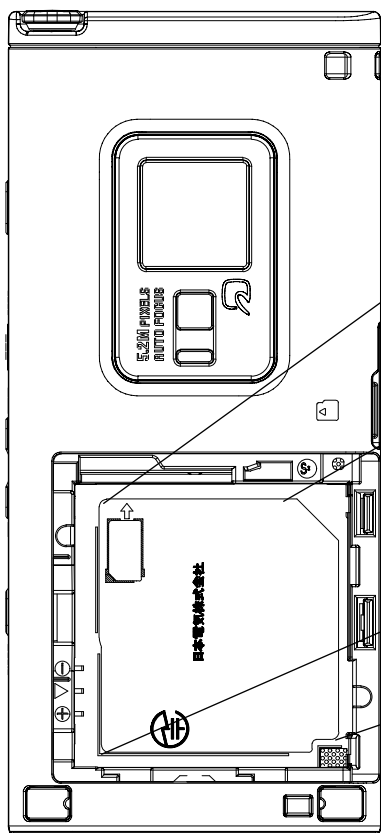

FCC ID Label Placement

Rear View

Without Battery Pack

FOMA N906i : IMEI Label Layout