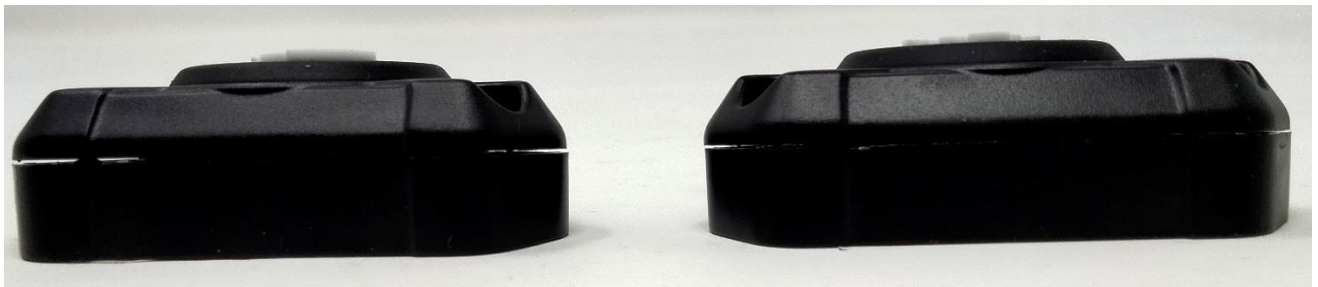

**SWIFT. SILENT. SECURE.**

EXTERNAL PHOTOGRAPHS – FCC ID: A7FEA205, IC: 11454A-EA205

May 30, 2023

Top View

Bottom View

Front View (180°)

Back View (0°)

Right View (90°)

Left View (270°)