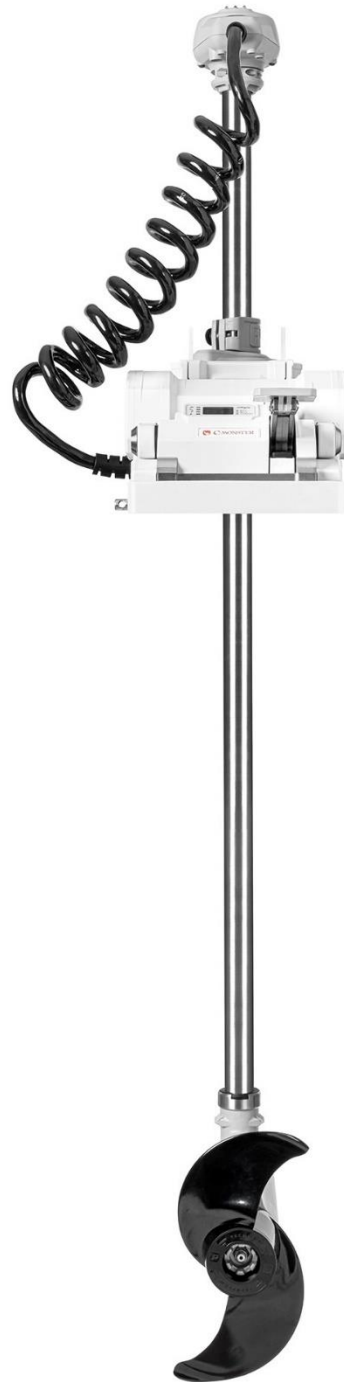

SWIFT. SILENT. SECURE.

EXTERNAL PHOTOGRAPHS – FCC ID: A7FEA144 Model: MV-PV-72-BK

May 30, 2023

EA144 (MOVE PV)

NOTE: The MOVE PV Model MV-PV-72-BK is identical to all photos below except it is powder coated in black.

Top View of EA144 (MOVE PV)

Bottom View of EA144 (MOVE PV)

Front View (180°) of EA144 (MOVE PV)

Back View (0°) of EA144 (MOVE PV)

Right View (90°) of EA144 (MOVE PV)

Left View (270°) of EA144 (MOVE PV)