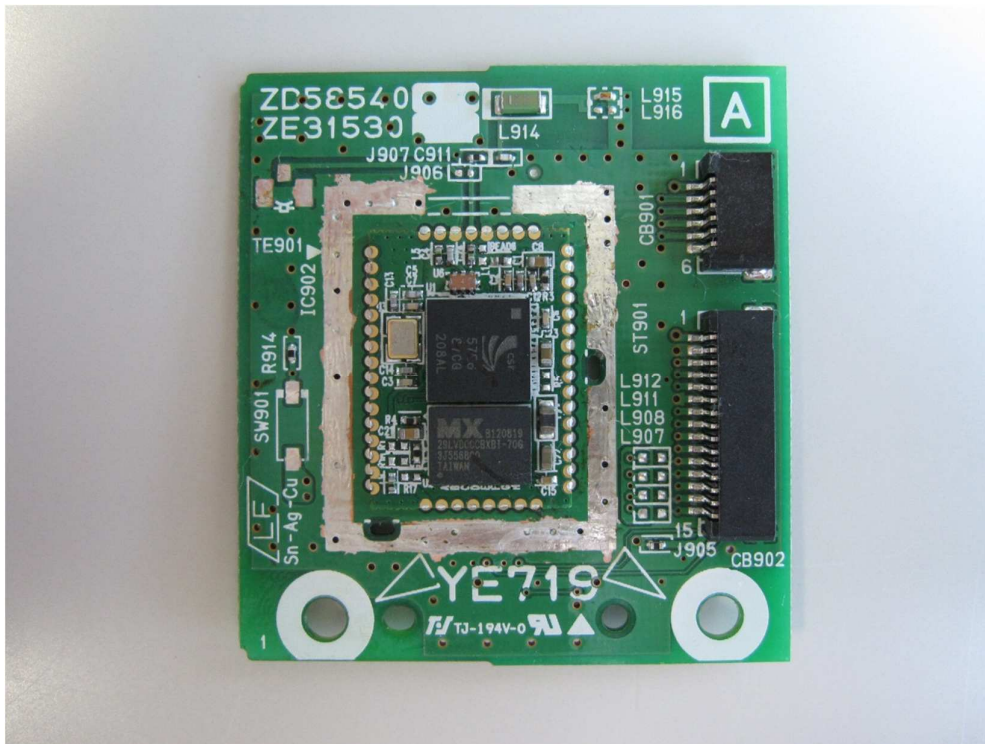

Side A with Shield

Side A without Shield

Yamaha Corporation
Model: BTCARD
FCC ID: A6RBTCARDA
IC Number: 740B-BTCARDA

Side B

Antenna Photo