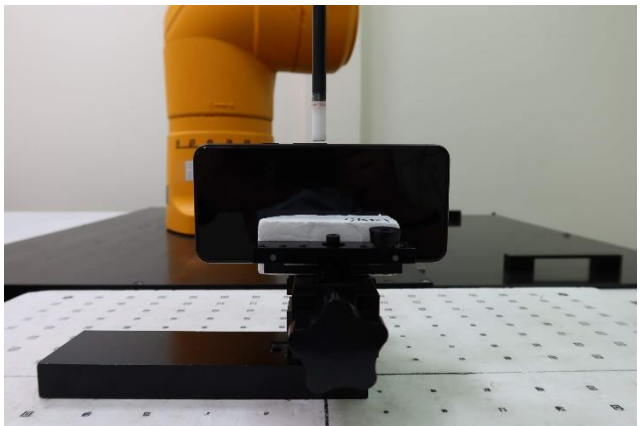

Back at 10 mm

Right Side at 10 mm

Left Side at 10 mm

Top Side at 10 mm

Bottom Side at 10 mm

Body-worn Exposure Condition**Front at 10 mm****Back at 10 mm**

Product Specific Exposure Condition

Front at 0 mm

Back at 0 mm

Right Side at 0 mm

Left Side at 0 mm

Top Side at 0 mm

Bottom Side at 0 mm

PD Exposure Condition

Front at 2 mm

Back at 2 mm

Left Side at 2 mm

Right Side at 2 mm

Top Side at 2 mm

Appendix F. Antenna Location