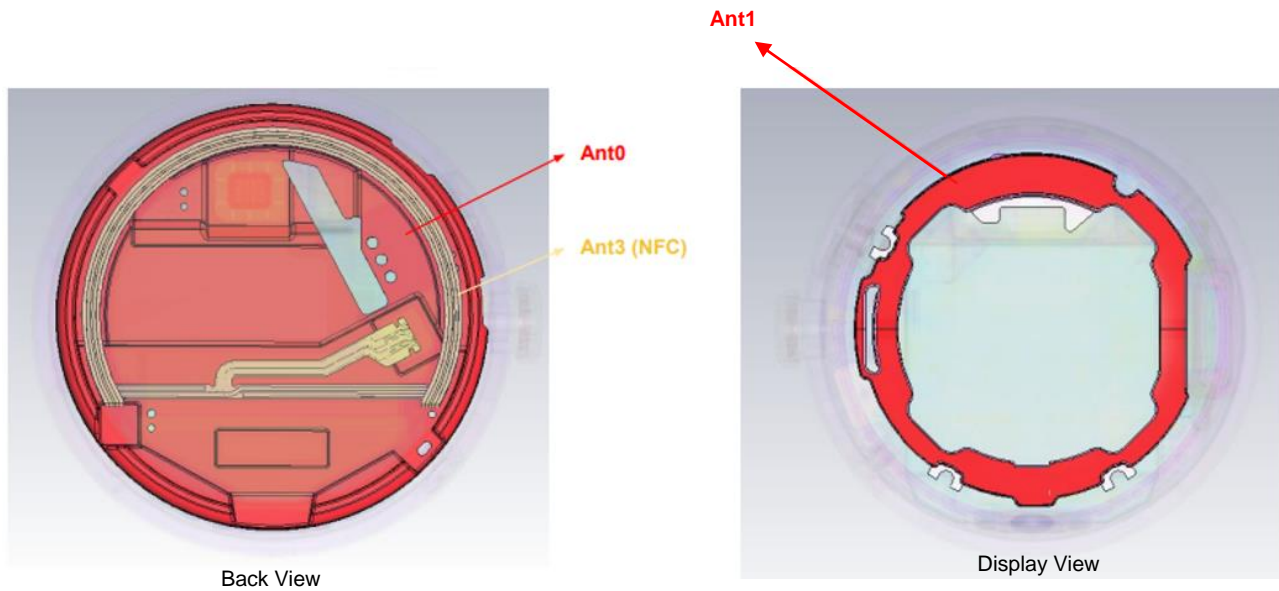

Appendix D. SAR Test Setup Photos

Head Exposure Condition

Front with Strap 4 at 10mm

Front with Modern Strap 2 at 10mm

Front with Strap 3 at 10mm

Front with Strap 1 at 10mm

Extremity Exposure Condition

Back with Strap 4 at 0 mm

Back with Modern Strap 2 at 0 mm

Back with Strap 3 at 0 mm

Back with Strap 1 at 0 mm

Appendix D. Antenna Location

Antenna	Support Band
Antenna 0	WCDMA B2/B4, LTE B2/4/25/66, WLAN/BT
Antenna 1	WCDMA B5, LTE B5/12/13/17/26/71
Antenna 3	NFC Rx only