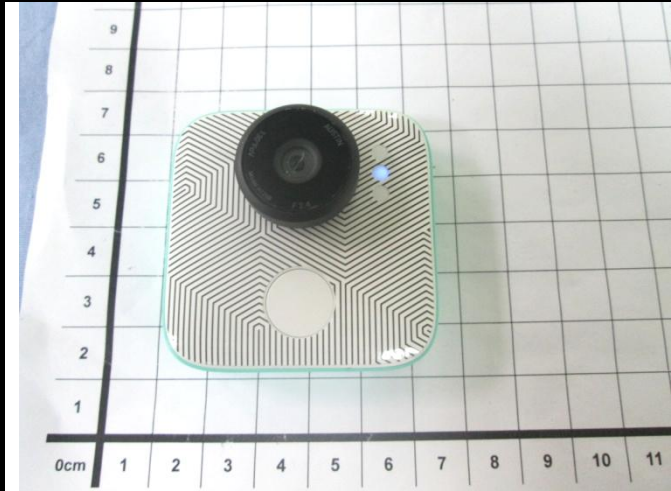

<Photographs of EUT>

EUT

Holster

<Photographs of SAR Setup>

Front Face of EUT at 0 mm

Rear Face of EUT at 0 mm

Left Side of EUT at 0 mm

Right Side of EUT at 0 mm

Top Side of EUT at 0 mm

Bottom Side of EUT at 0 mm

Top Bevel Side of EUT at 0 mm

Left Bevel Side of EUT at 0 mm

Rear Face of EUT with holster at 0 mm