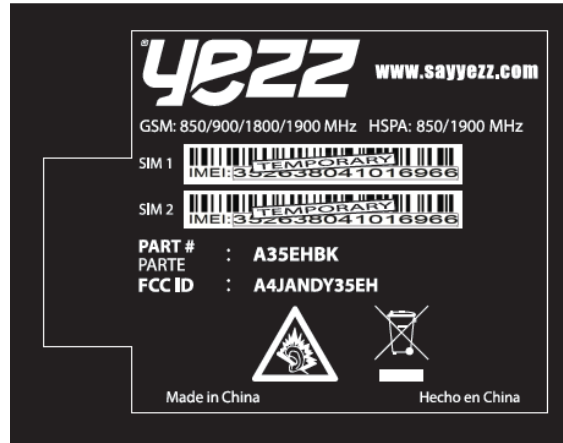

EXHIBIT A - FCC ID LABELING AND LOCATION

FCC ID Label

FCC ID Label Location

The label shown shall be permanently affixed at a conspicuous location on the device and be readily visible to the user at the time purchase (Labeling requirements per 2.925)