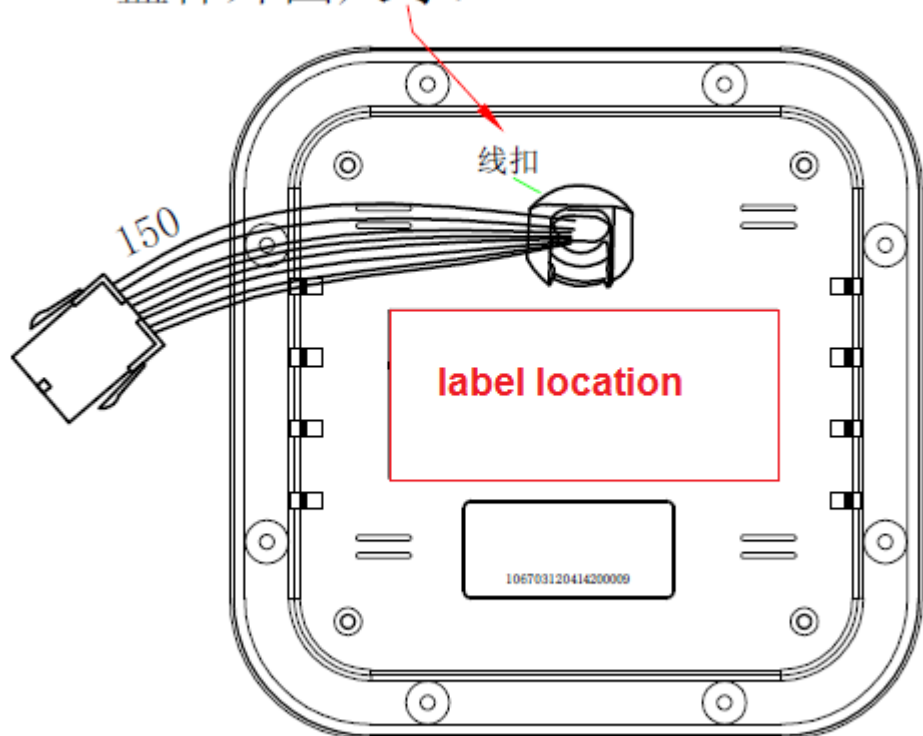

盒体外围尺寸：L103*W103*H67

底部

Label content:

65mm

eMOMO[®] **CE** 

Use Authorized Adaptor only This device complies with Part 15 of the
Model No.:39TV-XXYY FCC Rules. Operation is subject to the
Power input:12V ,2A following two conditions: (1) this device
FCC ID:A4E39-XXYY may not cause harmful interference, and
IC :10644A-39XXYY (2) this device must accept any
Made in China interference received, including
operation.

28mm