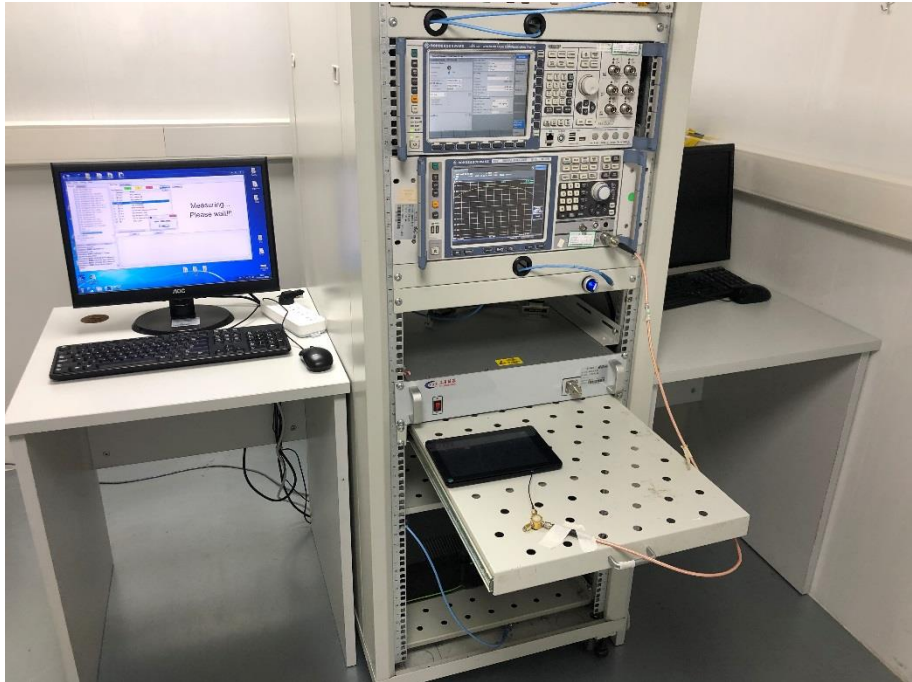

ANNEX B TEST SETUP PHOTOS

1 Radiated Test Photo

Below 30 MHz

30 MHz-1 GHz

Close-Up

Above 1GHz

Close-Up

2 Conducted Emissions

Test Photo 1

Test Photo 2

3 Conducted Test Photo

Conducted Test-BT

Conducted Test-BLE

Conducted Test-WIFI