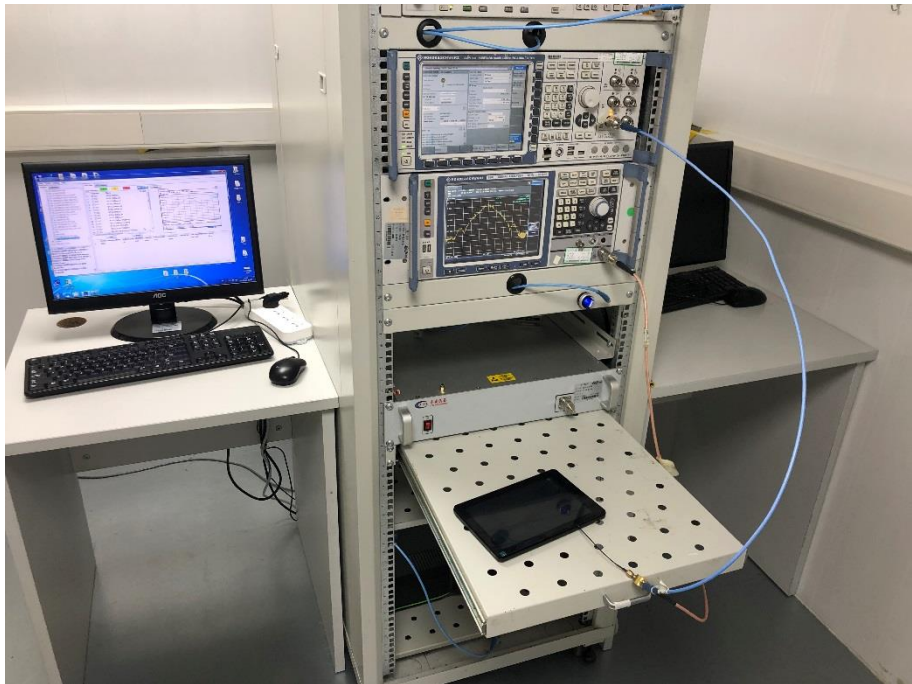

ANNEX B TEST SETUP PHOTOS

1 Radiated Test Photo

Below 30 MHz

30 MHz-1 GHz

Close-Up

Above 1GHz

Close-Up

2 Conducted Emissions

Test Photo 1

Test Photo 2

3 Conducted Test Photo

Conducted Test-BT

Conducted Test-BLE

Conducted Test-WIFI