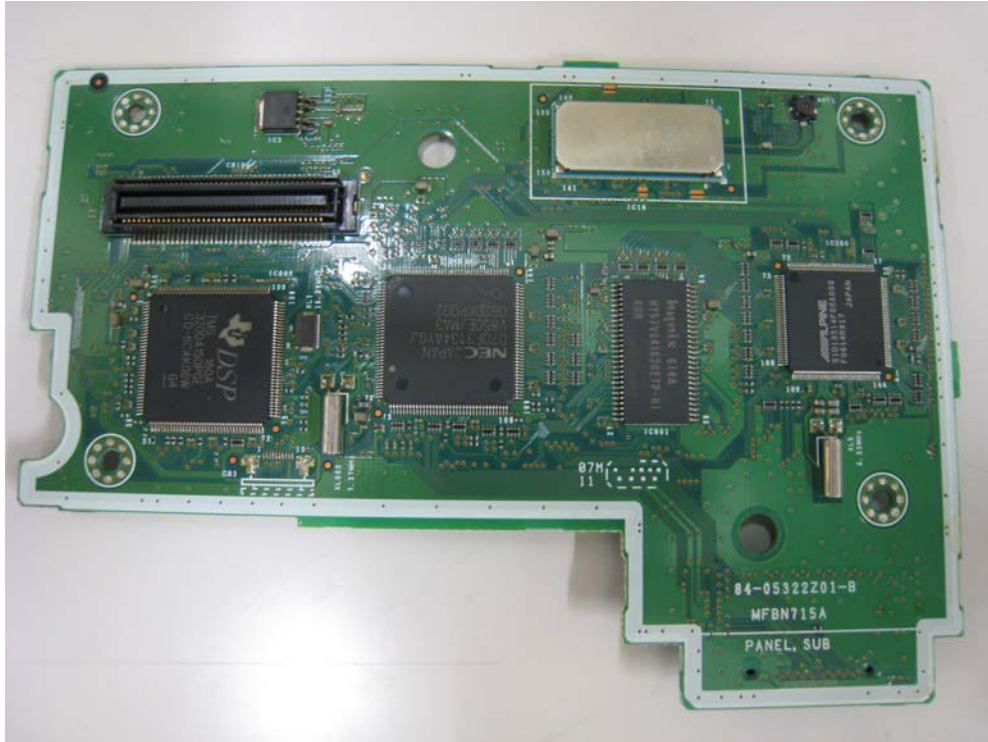

ALPINE ELECTRONICS, INC.
Bluetooth Module Board
Model: 96-09386Z98
FCC ID: A269ZUA128
IC Number: 700B-09386Z

Photo of Bluetooth Module Board

Front side

Back side

ALPINE ELECTRONICS, INC.
Bluetooth Module Board
Model: 96-09386Z98
FCC ID: A269ZUA128
IC Number: 700B-09386Z

Photo of Antenna

Photo (1)

Close-up