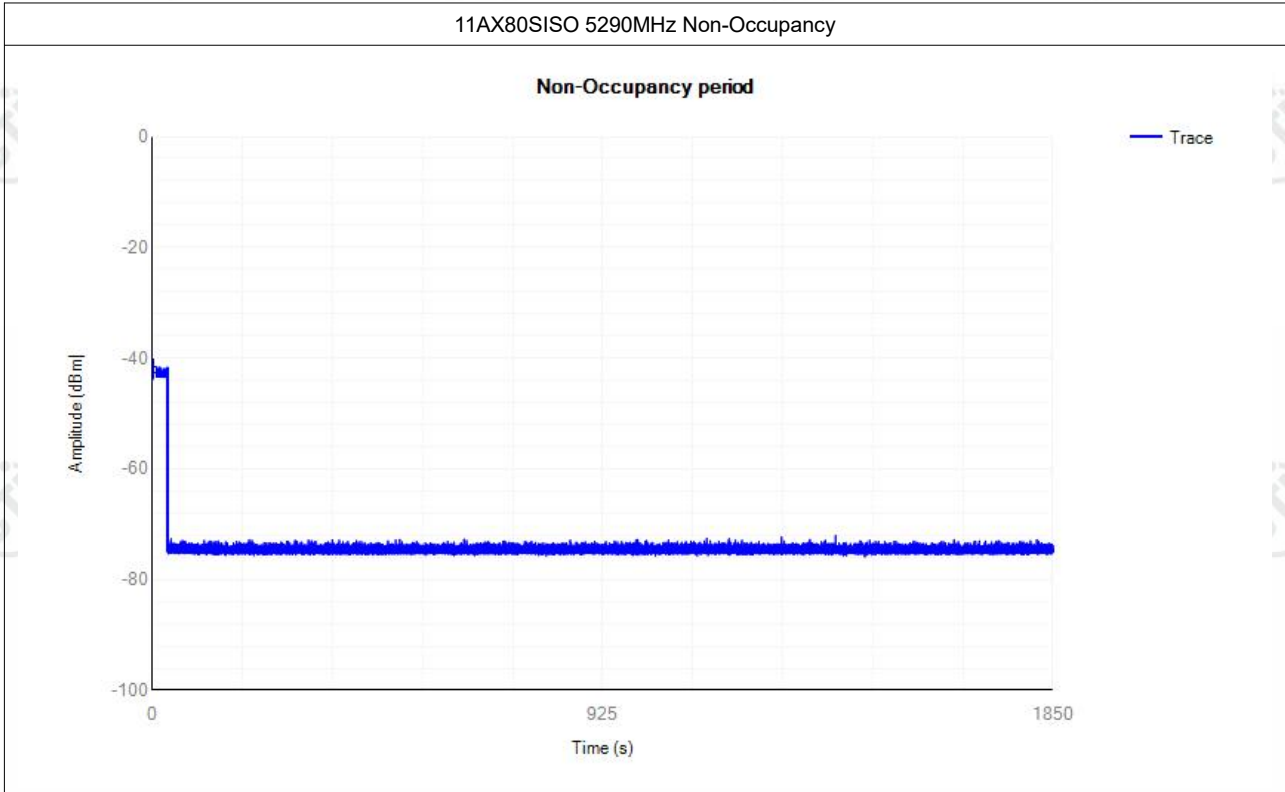

Appendix: 5G Wi-Fi DFS

Contents

Calibration.....	3
Non-Occupancy.....	18
Shutdown Time.....	22

Calibration

Mode	Frequency (MHz)	Type	Result	Verdict
a	5260	DFS_FCC_T0	See test Graph	Pass
a	5260	DFS_FCC_T1	See test Graph	Pass
a	5260	DFS_FCC_T2	See test Graph	Pass
a	5260	DFS_FCC_T3	See test Graph	Pass
a	5260	DFS_FCC_T4	See test Graph	Pass
a	5260	DFS_FCC_T5	See test Graph	Pass
a	5260	DFS_FCC_T6	See test Graph	Pass
a	5500	DFS_FCC_T0	See test Graph	Pass
a	5500	DFS_FCC_T1	See test Graph	Pass
a	5500	DFS_FCC_T2	See test Graph	Pass
a	5500	DFS_FCC_T3	See test Graph	Pass
a	5500	DFS_FCC_T4	See test Graph	Pass
a	5500	DFS_FCC_T5	See test Graph	Pass
a	5500	DFS_FCC_T6	See test Graph	Pass
11AX80SISO	5290	DFS_FCC_T0	See test Graph	Pass
11AX80SISO	5290	DFS_FCC_T1	See test Graph	Pass
11AX80SISO	5290	DFS_FCC_T2	See test Graph	Pass
11AX80SISO	5290	DFS_FCC_T3	See test Graph	Pass
11AX80SISO	5290	DFS_FCC_T4	See test Graph	Pass
11AX80SISO	5290	DFS_FCC_T5	See test Graph	Pass
11AX80SISO	5290	DFS_FCC_T6	See test Graph	Pass
11AX80SISO	5530	DFS_FCC_T0	See test Graph	Pass
11AX80SISO	5530	DFS_FCC_T1	See test Graph	Pass
11AX80SISO	5530	DFS_FCC_T2	See test Graph	Pass
11AX80SISO	5530	DFS_FCC_T3	See test Graph	Pass
11AX80SISO	5530	DFS_FCC_T4	See test Graph	Pass
11AX80SISO	5530	DFS_FCC_T5	See test Graph	Pass
11AX80SISO	5530	DFS_FCC_T6	See test Graph	Pass

Non-Occupancy

Mode	Frequency (MHz)	Result	Verdict
a	5260	See test Graph	Pass
a	5500	See test Graph	Pass
11AX80SISO	5290	See test Graph	Pass
11AX80SISO	5530	See test Graph	Pass

Shutdown Time

Mode	Frequency (MHz)	Channel Move Time (s)	Limit Channel Move Time (s)	Close Transmission Time (s)	Limit Close Transmission Time (s)	Close Transmission Time after 200ms(s)	Limit Close Transmission Time after 200ms (s)	Verdict
a	5260	0.8185	10	0.028	0.26	0.0052	0.06	Pass
a	5500	0.9289	10	0.0688	0.26	0.0084	0.06	Pass
11AX80SISO	5290	0.8081	10	0.0252	0.26	0.0048	0.06	Pass
11AX80SISO	5530	0.9009	10	0.0436	0.26	0.0056	0.06	Pass