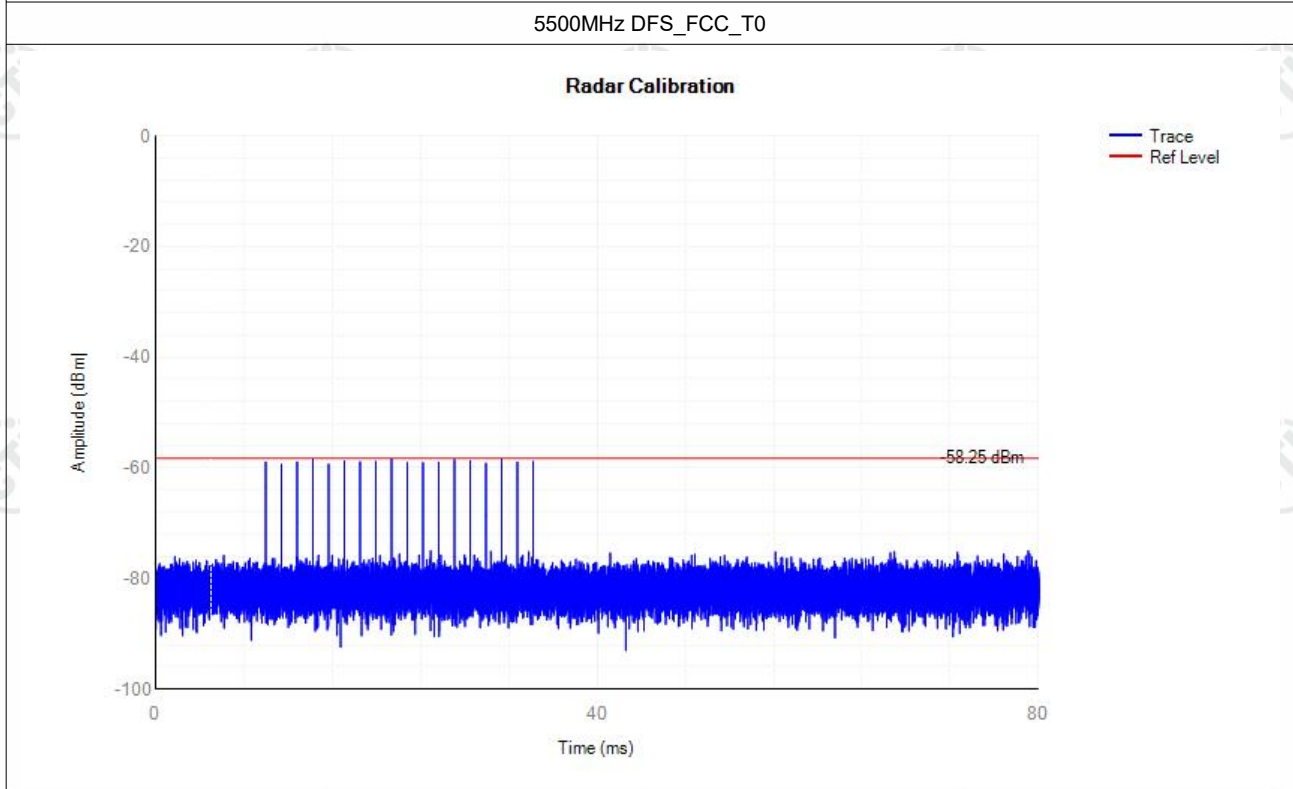

Appendix: 5G Wi-Fi DFS

Contents

Calibration.....	3
Non-Occupancy.....	18
Shutdown Time.....	22

Calibration

Mode	Frequency (MHz)	Type	Result	Verdict
a	5260	DFS_FCC_T0	See test Graph	Pass
a	5260	DFS_FCC_T1	See test Graph	Pass
a	5260	DFS_FCC_T2	See test Graph	Pass
a	5260	DFS_FCC_T3	See test Graph	Pass
a	5260	DFS_FCC_T4	See test Graph	Pass
a	5260	DFS_FCC_T5	See test Graph	Pass
a	5260	DFS_FCC_T6	See test Graph	Pass
a	5500	DFS_FCC_T0	See test Graph	Pass
a	5500	DFS_FCC_T1	See test Graph	Pass
a	5500	DFS_FCC_T2	See test Graph	Pass
a	5500	DFS_FCC_T3	See test Graph	Pass
a	5500	DFS_FCC_T4	See test Graph	Pass
a	5500	DFS_FCC_T5	See test Graph	Pass
a	5500	DFS_FCC_T6	See test Graph	Pass
11AX80SISO	5290	DFS_FCC_T0	See test Graph	Pass
11AX80SISO	5290	DFS_FCC_T1	See test Graph	Pass
11AX80SISO	5290	DFS_FCC_T2	See test Graph	Pass
11AX80SISO	5290	DFS_FCC_T3	See test Graph	Pass
11AX80SISO	5290	DFS_FCC_T4	See test Graph	Pass
11AX80SISO	5290	DFS_FCC_T5	See test Graph	Pass
11AX80SISO	5290	DFS_FCC_T6	See test Graph	Pass
11AX80SISO	5530	DFS_FCC_T0	See test Graph	Pass
11AX80SISO	5530	DFS_FCC_T1	See test Graph	Pass
11AX80SISO	5530	DFS_FCC_T2	See test Graph	Pass
11AX80SISO	5530	DFS_FCC_T3	See test Graph	Pass
11AX80SISO	5530	DFS_FCC_T4	See test Graph	Pass
11AX80SISO	5530	DFS_FCC_T5	See test Graph	Pass
11AX80SISO	5530	DFS_FCC_T6	See test Graph	Pass

Non-Occupancy

Mode	Frequency (MHz)	Result	Verdict
a	5260	See test Graph	Pass
a	5500	See test Graph	Pass
11AX80SISO	5290	See test Graph	Pass
11AX80SISO	5530	See test Graph	Pass

Shutdown Time

Mode	Frequency (MHz)	Channel Move Time (s)	Limit Channel Move Time (s)	Close Transmission Time (s)	Limit Close Transmission Time (s)	Close Transmission Time after 200ms(s)	Limit Close Transmission Time after 200ms (s)	Verdict
a	5260	0.8185	10	0.028	0.26	0.0052	0.06	Pass
a	5500	0.9289	10	0.0688	0.26	0.0084	0.06	Pass
11AX80SISO	5290	0.8081	10	0.0252	0.26	0.0048	0.06	Pass
11AX80SISO	5530	0.9009	10	0.0436	0.26	0.0056	0.06	Pass