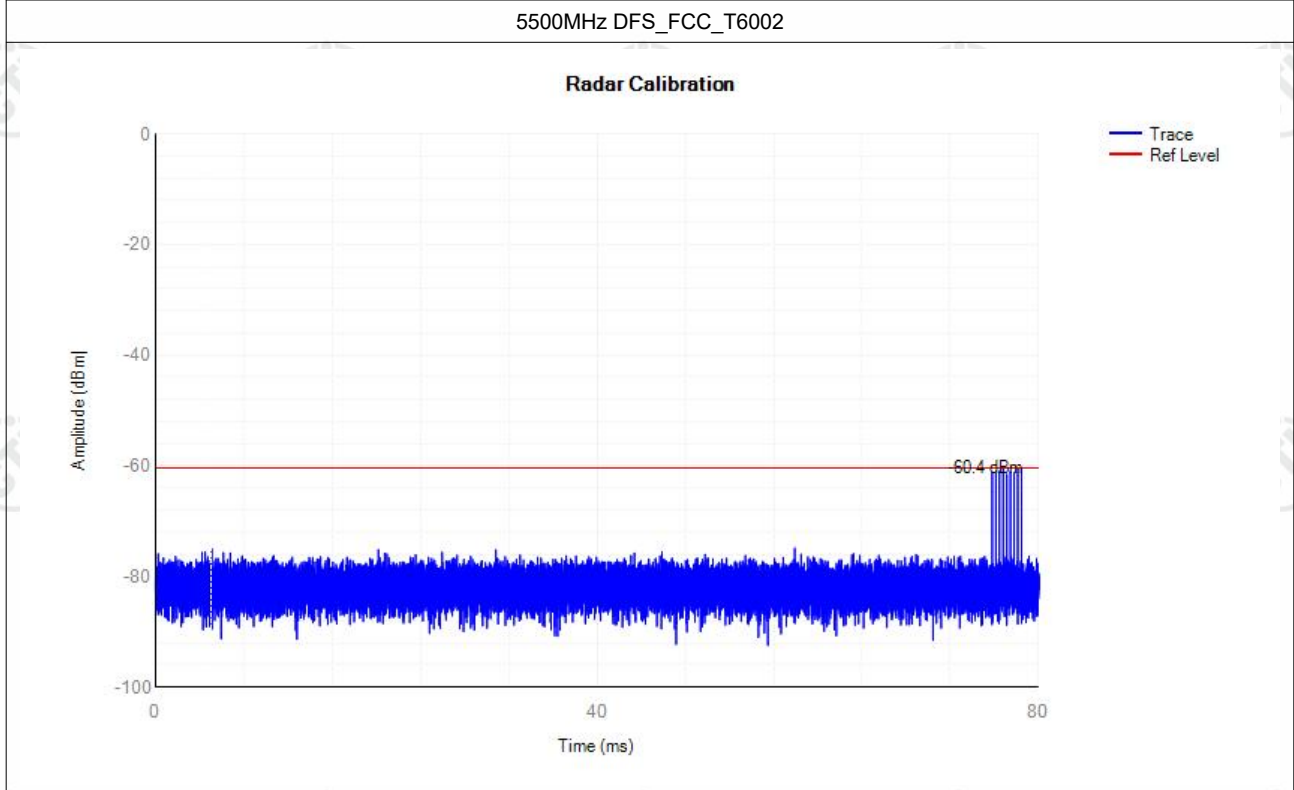

Appendix: 5G Wi-Fi DFS

Contents

Calibration.....	3
Non-Occupancy.....	18
Shutdown Time.....	22

Calibration

Mode	Frequency (MHz)	Type	Result	Verdict
a	5260	DFS_FCC_T0	See test Graph	Pass
a	5260	DFS_FCC_T1	See test Graph	Pass
a	5260	DFS_FCC_T2	See test Graph	Pass
a	5260	DFS_FCC_T3	See test Graph	Pass
a	5260	DFS_FCC_T4	See test Graph	Pass
a	5260	DFS_FCC_T5	See test Graph	Pass
a	5260	DFS_FCC_T6	See test Graph	Pass
a	5500	DFS_FCC_T0	See test Graph	Pass
a	5500	DFS_FCC_T1	See test Graph	Pass
a	5500	DFS_FCC_T2	See test Graph	Pass
a	5500	DFS_FCC_T3	See test Graph	Pass
a	5500	DFS_FCC_T4	See test Graph	Pass
a	5500	DFS_FCC_T5	See test Graph	Pass
a	5500	DFS_FCC_T6	See test Graph	Pass
11AX80SISO	5290	DFS_FCC_T0	See test Graph	Pass
11AX80SISO	5290	DFS_FCC_T1	See test Graph	Pass
11AX80SISO	5290	DFS_FCC_T2	See test Graph	Pass
11AX80SISO	5290	DFS_FCC_T3	See test Graph	Pass
11AX80SISO	5290	DFS_FCC_T4	See test Graph	Pass
11AX80SISO	5290	DFS_FCC_T5	See test Graph	Pass
11AX80SISO	5290	DFS_FCC_T6	See test Graph	Pass
11AX80SISO	5530	DFS_FCC_T0	See test Graph	Pass
11AX80SISO	5530	DFS_FCC_T1	See test Graph	Pass
11AX80SISO	5530	DFS_FCC_T2	See test Graph	Pass
11AX80SISO	5530	DFS_FCC_T3	See test Graph	Pass
11AX80SISO	5530	DFS_FCC_T4	See test Graph	Pass
11AX80SISO	5530	DFS_FCC_T5	See test Graph	Pass
11AX80SISO	5530	DFS_FCC_T6	See test Graph	Pass

Non-Occupancy

Mode	Frequency (MHz)	Result	Verdict
a	5260	See test Graph	Pass
a	5500	See test Graph	Pass
11AX80SISO	5290	See test Graph	Pass
11AX80SISO	5530	See test Graph	Pass

Shutdown Time

Mode	Frequency (MHz)	Channel Move Time (s)	Limit Channel Move Time (s)	Close Transmission Time (s)	Limit Close Transmission Time (s)	Close Transmission Time after 200ms(s)	Limit Close Transmission Time after 200ms (s)	Verdict
a	5260	0.8185	10	0.028	0.26	0.0052	0.06	Pass
a	5500	0.9289	10	0.0688	0.26	0.0084	0.06	Pass
11AX80SISO	5290	0.8081	10	0.0252	0.26	0.0048	0.06	Pass
11AX80SISO	5530	0.9009	10	0.0436	0.26	0.0056	0.06	Pass