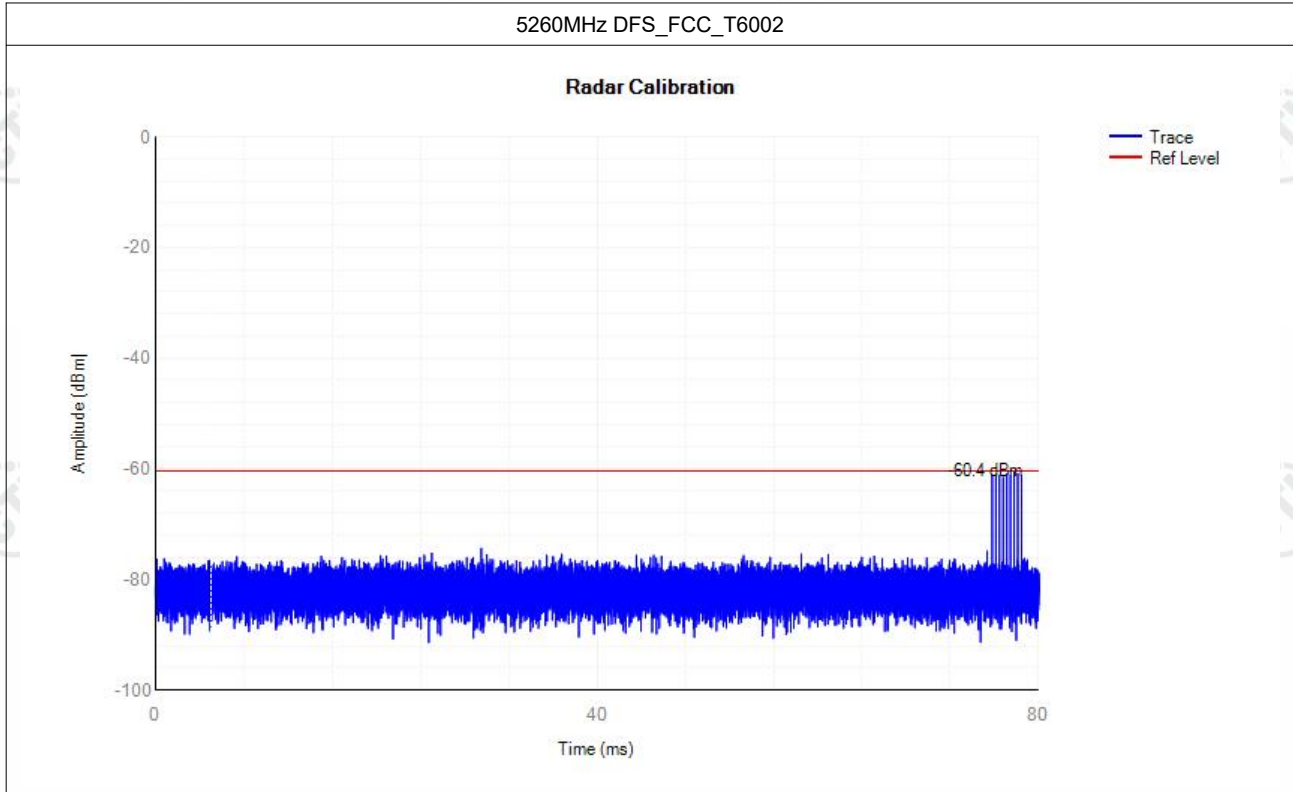

Appendix: 5G Wi-Fi DFS

Contents

Calibration.....	3
Non-Occupancy.....	18
Shutdown Time.....	22

Calibration

Mode	Frequency (MHz)	Type	Result	Verdict
a	5260	DFS_FCC_T0	See test Graph	Pass
a	5260	DFS_FCC_T1	See test Graph	Pass
a	5260	DFS_FCC_T2	See test Graph	Pass
a	5260	DFS_FCC_T3	See test Graph	Pass
a	5260	DFS_FCC_T4	See test Graph	Pass
a	5260	DFS_FCC_T5	See test Graph	Pass
a	5260	DFS_FCC_T6	See test Graph	Pass
a	5500	DFS_FCC_T0	See test Graph	Pass
a	5500	DFS_FCC_T1	See test Graph	Pass
a	5500	DFS_FCC_T2	See test Graph	Pass
a	5500	DFS_FCC_T3	See test Graph	Pass
a	5500	DFS_FCC_T4	See test Graph	Pass
a	5500	DFS_FCC_T5	See test Graph	Pass
a	5500	DFS_FCC_T6	See test Graph	Pass
11AX80SISO	5290	DFS_FCC_T0	See test Graph	Pass
11AX80SISO	5290	DFS_FCC_T1	See test Graph	Pass
11AX80SISO	5290	DFS_FCC_T2	See test Graph	Pass
11AX80SISO	5290	DFS_FCC_T3	See test Graph	Pass
11AX80SISO	5290	DFS_FCC_T4	See test Graph	Pass
11AX80SISO	5290	DFS_FCC_T5	See test Graph	Pass
11AX80SISO	5290	DFS_FCC_T6	See test Graph	Pass
11AX80SISO	5530	DFS_FCC_T0	See test Graph	Pass
11AX80SISO	5530	DFS_FCC_T1	See test Graph	Pass
11AX80SISO	5530	DFS_FCC_T2	See test Graph	Pass
11AX80SISO	5530	DFS_FCC_T3	See test Graph	Pass
11AX80SISO	5530	DFS_FCC_T4	See test Graph	Pass
11AX80SISO	5530	DFS_FCC_T5	See test Graph	Pass
11AX80SISO	5530	DFS_FCC_T6	See test Graph	Pass

Non-Occupancy

Mode	Frequency (MHz)	Result	Verdict
a	5260	See test Graph	Pass
a	5500	See test Graph	Pass
11AX80SISO	5290	See test Graph	Pass
11AX80SISO	5530	See test Graph	Pass

Shutdown Time

Mode	Frequency (MHz)	Channel Move Time (s)	Limit Channel Move Time (s)	Close Transmission Time (s)	Limit Close Transmission Time (s)	Close Transmission Time after 200ms(s)	Limit Close Transmission Time after 200ms (s)	Verdict
a	5260	0.8185	10	0.028	0.26	0.0052	0.06	Pass
a	5500	0.9289	10	0.0688	0.26	0.0084	0.06	Pass
11AX80SISO	5290	0.8081	10	0.0252	0.26	0.0048	0.06	Pass
11AX80SISO	5530	0.9009	10	0.0436	0.26	0.0056	0.06	Pass