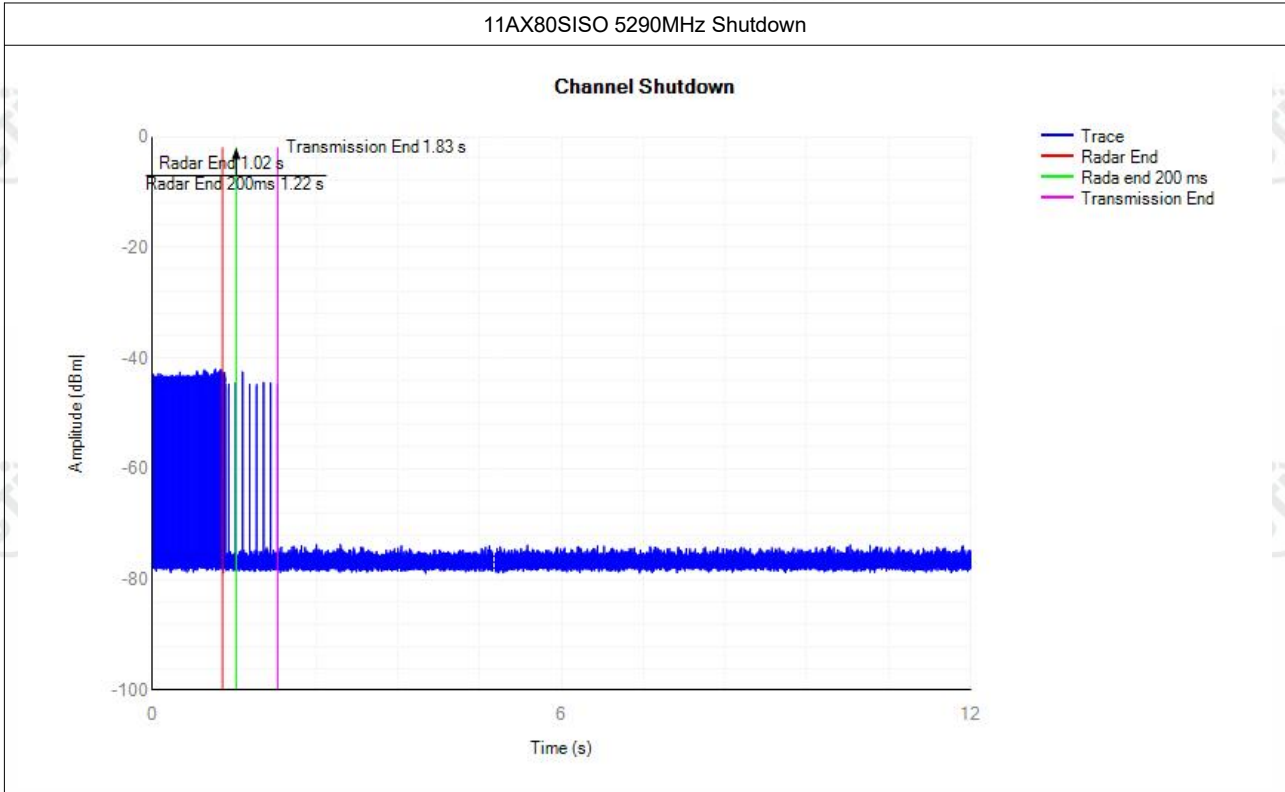

Appendix: 5G Wi-Fi DFS

Contents

Calibration.....	3
Non-Occupancy.....	18
Shutdown Time.....	22

Calibration

Mode	Frequency (MHz)	Type	Result	Verdict
a	5260	DFS_FCC_T0	See test Graph	Pass
a	5260	DFS_FCC_T1	See test Graph	Pass
a	5260	DFS_FCC_T2	See test Graph	Pass
a	5260	DFS_FCC_T3	See test Graph	Pass
a	5260	DFS_FCC_T4	See test Graph	Pass
a	5260	DFS_FCC_T5	See test Graph	Pass
a	5260	DFS_FCC_T6	See test Graph	Pass
a	5500	DFS_FCC_T0	See test Graph	Pass
a	5500	DFS_FCC_T1	See test Graph	Pass
a	5500	DFS_FCC_T2	See test Graph	Pass
a	5500	DFS_FCC_T3	See test Graph	Pass
a	5500	DFS_FCC_T4	See test Graph	Pass
a	5500	DFS_FCC_T5	See test Graph	Pass
a	5500	DFS_FCC_T6	See test Graph	Pass
11AX80SISO	5290	DFS_FCC_T0	See test Graph	Pass
11AX80SISO	5290	DFS_FCC_T1	See test Graph	Pass
11AX80SISO	5290	DFS_FCC_T2	See test Graph	Pass
11AX80SISO	5290	DFS_FCC_T3	See test Graph	Pass
11AX80SISO	5290	DFS_FCC_T4	See test Graph	Pass
11AX80SISO	5290	DFS_FCC_T5	See test Graph	Pass
11AX80SISO	5290	DFS_FCC_T6	See test Graph	Pass
11AX80SISO	5530	DFS_FCC_T0	See test Graph	Pass
11AX80SISO	5530	DFS_FCC_T1	See test Graph	Pass
11AX80SISO	5530	DFS_FCC_T2	See test Graph	Pass
11AX80SISO	5530	DFS_FCC_T3	See test Graph	Pass
11AX80SISO	5530	DFS_FCC_T4	See test Graph	Pass
11AX80SISO	5530	DFS_FCC_T5	See test Graph	Pass
11AX80SISO	5530	DFS_FCC_T6	See test Graph	Pass

Non-Occupancy

Mode	Frequency (MHz)	Result	Verdict
a	5260	See test Graph	Pass
a	5500	See test Graph	Pass
11AX80SISO	5290	See test Graph	Pass
11AX80SISO	5530	See test Graph	Pass

Shutdown Time

Mode	Frequency (MHz)	Channel Move Time (s)	Limit Channel Move Time (s)	Close Transmission Time (s)	Limit Close Transmission Time (s)	Close Transmission Time after 200ms(s)	Limit Close Transmission Time after 200ms (s)	Verdict
a	5260	0.8185	10	0.028	0.26	0.0052	0.06	Pass
a	5500	0.9289	10	0.0688	0.26	0.0084	0.06	Pass
11AX80SISO	5290	0.8081	10	0.0252	0.26	0.0048	0.06	Pass
11AX80SISO	5530	0.9009	10	0.0436	0.26	0.0056	0.06	Pass