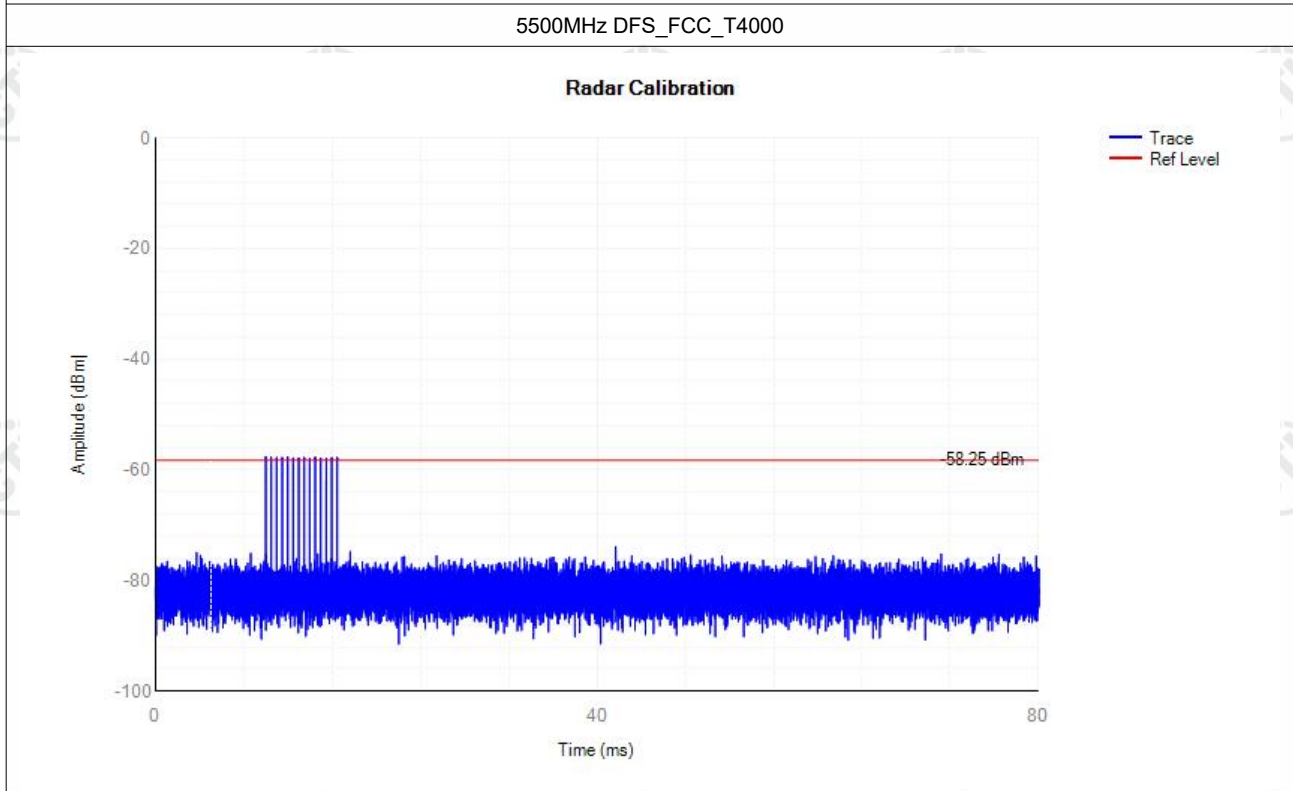

Appendix: 5G Wi-Fi DFS

Contents

Calibration.....	3
Non-Occupancy.....	18
Shutdown Time.....	22

Calibration

Mode	Frequency (MHz)	Type	Result	Verdict
a	5260	DFS_FCC_T0	See test Graph	Pass
a	5260	DFS_FCC_T1	See test Graph	Pass
a	5260	DFS_FCC_T2	See test Graph	Pass
a	5260	DFS_FCC_T3	See test Graph	Pass
a	5260	DFS_FCC_T4	See test Graph	Pass
a	5260	DFS_FCC_T5	See test Graph	Pass
a	5260	DFS_FCC_T6	See test Graph	Pass
a	5500	DFS_FCC_T0	See test Graph	Pass
a	5500	DFS_FCC_T1	See test Graph	Pass
a	5500	DFS_FCC_T2	See test Graph	Pass
a	5500	DFS_FCC_T3	See test Graph	Pass
a	5500	DFS_FCC_T4	See test Graph	Pass
a	5500	DFS_FCC_T5	See test Graph	Pass
a	5500	DFS_FCC_T6	See test Graph	Pass
11AX80SISO	5290	DFS_FCC_T0	See test Graph	Pass
11AX80SISO	5290	DFS_FCC_T1	See test Graph	Pass
11AX80SISO	5290	DFS_FCC_T2	See test Graph	Pass
11AX80SISO	5290	DFS_FCC_T3	See test Graph	Pass
11AX80SISO	5290	DFS_FCC_T4	See test Graph	Pass
11AX80SISO	5290	DFS_FCC_T5	See test Graph	Pass
11AX80SISO	5290	DFS_FCC_T6	See test Graph	Pass
11AX80SISO	5530	DFS_FCC_T0	See test Graph	Pass
11AX80SISO	5530	DFS_FCC_T1	See test Graph	Pass
11AX80SISO	5530	DFS_FCC_T2	See test Graph	Pass
11AX80SISO	5530	DFS_FCC_T3	See test Graph	Pass
11AX80SISO	5530	DFS_FCC_T4	See test Graph	Pass
11AX80SISO	5530	DFS_FCC_T5	See test Graph	Pass
11AX80SISO	5530	DFS_FCC_T6	See test Graph	Pass

Non-Occupancy

Mode	Frequency (MHz)	Result	Verdict
a	5260	See test Graph	Pass
a	5500	See test Graph	Pass
11AX80SISO	5290	See test Graph	Pass
11AX80SISO	5530	See test Graph	Pass

Shutdown Time

Mode	Frequency (MHz)	Channel Move Time (s)	Limit Channel Move Time (s)	Close Transmission Time (s)	Limit Close Transmission Time (s)	Close Transmission Time after 200ms(s)	Limit Close Transmission Time after 200ms (s)	Verdict
a	5260	0.8185	10	0.028	0.26	0.0052	0.06	Pass
a	5500	0.9289	10	0.0688	0.26	0.0084	0.06	Pass
11AX80SISO	5290	0.8081	10	0.0252	0.26	0.0048	0.06	Pass
11AX80SISO	5530	0.9009	10	0.0436	0.26	0.0056	0.06	Pass