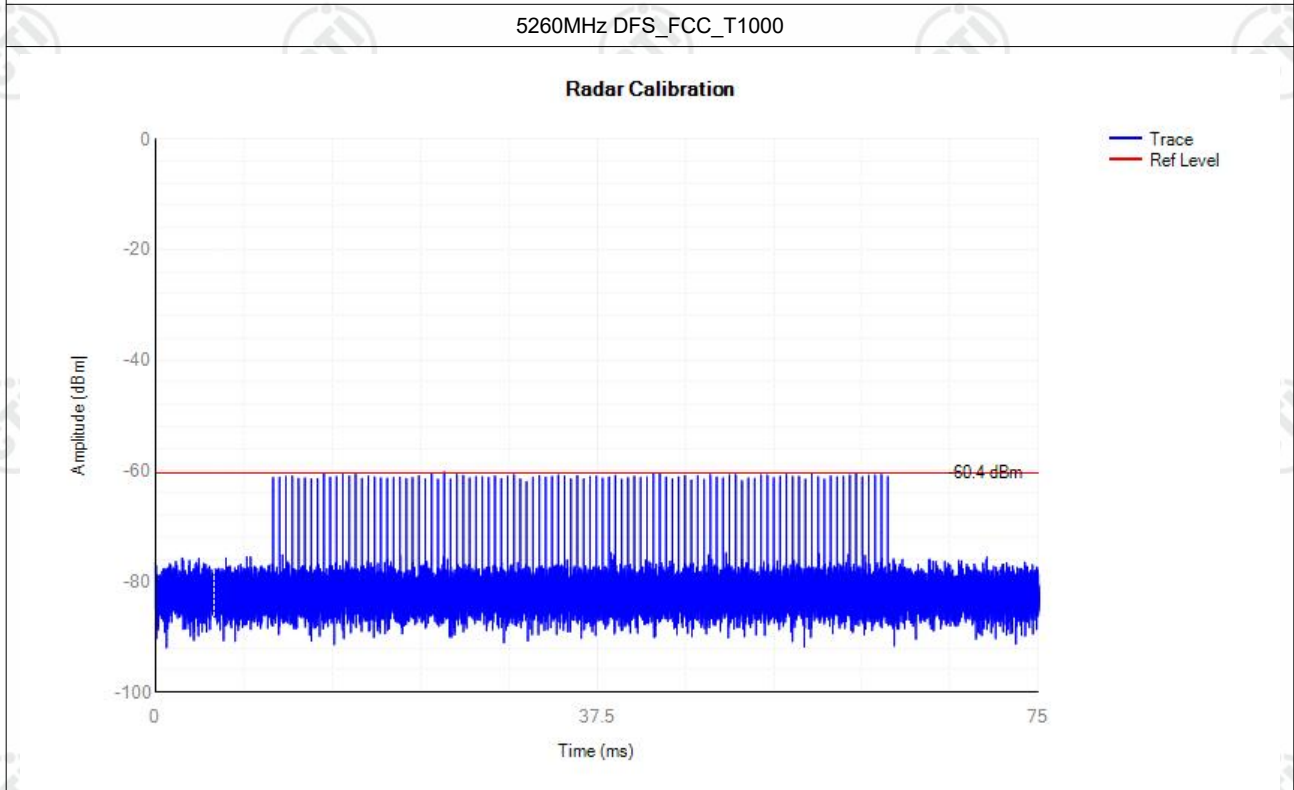

Appendix: 5G Wi-Fi DFS

Contents

Calibration.....	3
Non-Occupancy.....	18
Shutdown Time.....	22

Calibration

Mode	Frequency (MHz)	Type	Result	Verdict
a	5260	DFS_FCC_T0	See test Graph	Pass
a	5260	DFS_FCC_T1	See test Graph	Pass
a	5260	DFS_FCC_T2	See test Graph	Pass
a	5260	DFS_FCC_T3	See test Graph	Pass
a	5260	DFS_FCC_T4	See test Graph	Pass
a	5260	DFS_FCC_T5	See test Graph	Pass
a	5260	DFS_FCC_T6	See test Graph	Pass
a	5500	DFS_FCC_T0	See test Graph	Pass
a	5500	DFS_FCC_T1	See test Graph	Pass
a	5500	DFS_FCC_T2	See test Graph	Pass
a	5500	DFS_FCC_T3	See test Graph	Pass
a	5500	DFS_FCC_T4	See test Graph	Pass
a	5500	DFS_FCC_T5	See test Graph	Pass
a	5500	DFS_FCC_T6	See test Graph	Pass
11AX80SISO	5290	DFS_FCC_T0	See test Graph	Pass
11AX80SISO	5290	DFS_FCC_T1	See test Graph	Pass
11AX80SISO	5290	DFS_FCC_T2	See test Graph	Pass
11AX80SISO	5290	DFS_FCC_T3	See test Graph	Pass
11AX80SISO	5290	DFS_FCC_T4	See test Graph	Pass
11AX80SISO	5290	DFS_FCC_T5	See test Graph	Pass
11AX80SISO	5290	DFS_FCC_T6	See test Graph	Pass
11AX80SISO	5530	DFS_FCC_T0	See test Graph	Pass
11AX80SISO	5530	DFS_FCC_T1	See test Graph	Pass
11AX80SISO	5530	DFS_FCC_T2	See test Graph	Pass
11AX80SISO	5530	DFS_FCC_T3	See test Graph	Pass
11AX80SISO	5530	DFS_FCC_T4	See test Graph	Pass
11AX80SISO	5530	DFS_FCC_T5	See test Graph	Pass
11AX80SISO	5530	DFS_FCC_T6	See test Graph	Pass

Non-Occupancy

Mode	Frequency (MHz)	Result	Verdict
a	5260	See test Graph	Pass
a	5500	See test Graph	Pass
11AX80SISO	5290	See test Graph	Pass
11AX80SISO	5530	See test Graph	Pass

Shutdown Time

Mode	Frequency (MHz)	Channel Move Time (s)	Limit Channel Move Time (s)	Close Transmission Time (s)	Limit Close Transmission Time (s)	Close Transmission Time after 200ms(s)	Limit Close Transmission Time after 200ms (s)	Verdict
a	5260	0.8185	10	0.028	0.26	0.0052	0.06	Pass
a	5500	0.9289	10	0.0688	0.26	0.0084	0.06	Pass
11AX80SISO	5290	0.8081	10	0.0252	0.26	0.0048	0.06	Pass
11AX80SISO	5530	0.9009	10	0.0436	0.26	0.0056	0.06	Pass