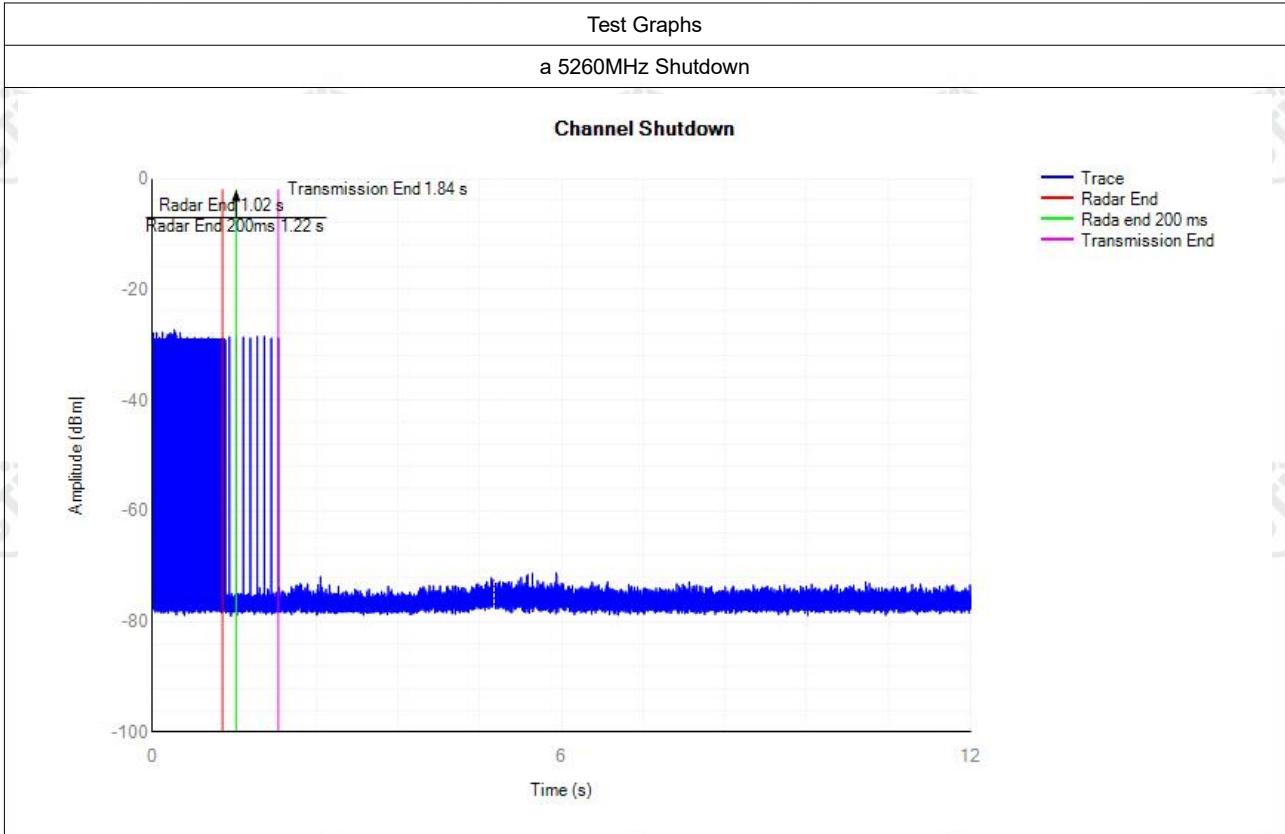

Appendix: 5G Wi-Fi DFS

Contents

Calibration.....	3
Non-Occupancy.....	18
Shutdown Time.....	22

Calibration

Mode	Frequency (MHz)	Type	Result	Verdict
a	5260	DFS_FCC_T0	See test Graph	Pass
a	5260	DFS_FCC_T1	See test Graph	Pass
a	5260	DFS_FCC_T2	See test Graph	Pass
a	5260	DFS_FCC_T3	See test Graph	Pass
a	5260	DFS_FCC_T4	See test Graph	Pass
a	5260	DFS_FCC_T5	See test Graph	Pass
a	5260	DFS_FCC_T6	See test Graph	Pass
a	5500	DFS_FCC_T0	See test Graph	Pass
a	5500	DFS_FCC_T1	See test Graph	Pass
a	5500	DFS_FCC_T2	See test Graph	Pass
a	5500	DFS_FCC_T3	See test Graph	Pass
a	5500	DFS_FCC_T4	See test Graph	Pass
a	5500	DFS_FCC_T5	See test Graph	Pass
a	5500	DFS_FCC_T6	See test Graph	Pass
11AX80SISO	5290	DFS_FCC_T0	See test Graph	Pass
11AX80SISO	5290	DFS_FCC_T1	See test Graph	Pass
11AX80SISO	5290	DFS_FCC_T2	See test Graph	Pass
11AX80SISO	5290	DFS_FCC_T3	See test Graph	Pass
11AX80SISO	5290	DFS_FCC_T4	See test Graph	Pass
11AX80SISO	5290	DFS_FCC_T5	See test Graph	Pass
11AX80SISO	5290	DFS_FCC_T6	See test Graph	Pass
11AX80SISO	5530	DFS_FCC_T0	See test Graph	Pass
11AX80SISO	5530	DFS_FCC_T1	See test Graph	Pass
11AX80SISO	5530	DFS_FCC_T2	See test Graph	Pass
11AX80SISO	5530	DFS_FCC_T3	See test Graph	Pass
11AX80SISO	5530	DFS_FCC_T4	See test Graph	Pass
11AX80SISO	5530	DFS_FCC_T5	See test Graph	Pass
11AX80SISO	5530	DFS_FCC_T6	See test Graph	Pass

Non-Occupancy

Mode	Frequency (MHz)	Result	Verdict
a	5260	See test Graph	Pass
a	5500	See test Graph	Pass
11AX80SISO	5290	See test Graph	Pass
11AX80SISO	5530	See test Graph	Pass

Shutdown Time

Mode	Frequency (MHz)	Channel Move Time (s)	Limit Channel Move Time (s)	Close Transmission Time (s)	Limit Close Transmission Time (s)	Close Transmission Time after 200ms(s)	Limit Close Transmission Time after 200ms (s)	Verdict
a	5260	0.8185	10	0.028	0.26	0.0052	0.06	Pass
a	5500	0.9289	10	0.0688	0.26	0.0084	0.06	Pass
11AX80SISO	5290	0.8081	10	0.0252	0.26	0.0048	0.06	Pass
11AX80SISO	5530	0.9009	10	0.0436	0.26	0.0056	0.06	Pass