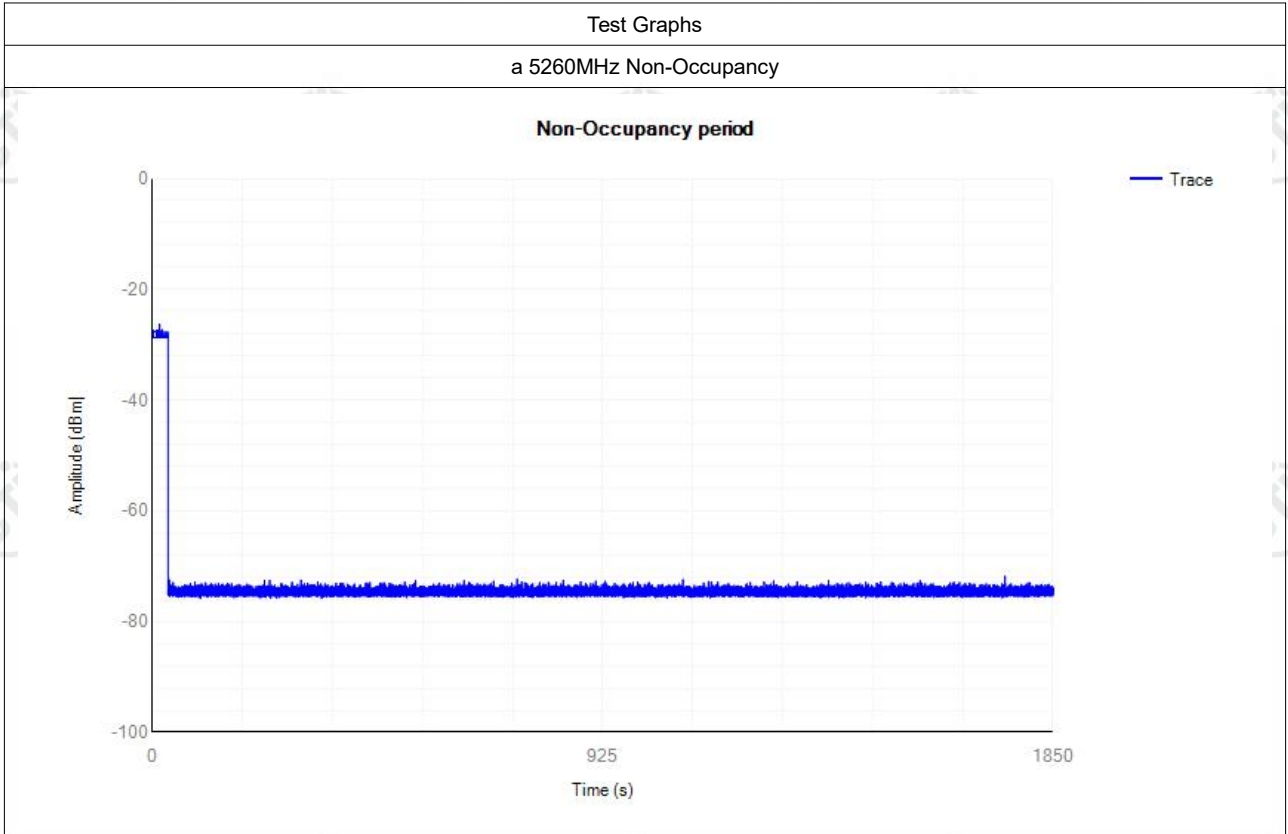

Appendix: 5G Wi-Fi DFS

Contents

Calibration.....	3
Non-Occupancy.....	18
Shutdown Time.....	22

Calibration

Mode	Frequency (MHz)	Type	Result	Verdict
a	5260	DFS_FCC_T0	See test Graph	Pass
a	5260	DFS_FCC_T1	See test Graph	Pass
a	5260	DFS_FCC_T2	See test Graph	Pass
a	5260	DFS_FCC_T3	See test Graph	Pass
a	5260	DFS_FCC_T4	See test Graph	Pass
a	5260	DFS_FCC_T5	See test Graph	Pass
a	5260	DFS_FCC_T6	See test Graph	Pass
a	5500	DFS_FCC_T0	See test Graph	Pass
a	5500	DFS_FCC_T1	See test Graph	Pass
a	5500	DFS_FCC_T2	See test Graph	Pass
a	5500	DFS_FCC_T3	See test Graph	Pass
a	5500	DFS_FCC_T4	See test Graph	Pass
a	5500	DFS_FCC_T5	See test Graph	Pass
a	5500	DFS_FCC_T6	See test Graph	Pass
11AX80SISO	5290	DFS_FCC_T0	See test Graph	Pass
11AX80SISO	5290	DFS_FCC_T1	See test Graph	Pass
11AX80SISO	5290	DFS_FCC_T2	See test Graph	Pass
11AX80SISO	5290	DFS_FCC_T3	See test Graph	Pass
11AX80SISO	5290	DFS_FCC_T4	See test Graph	Pass
11AX80SISO	5290	DFS_FCC_T5	See test Graph	Pass
11AX80SISO	5290	DFS_FCC_T6	See test Graph	Pass
11AX80SISO	5530	DFS_FCC_T0	See test Graph	Pass
11AX80SISO	5530	DFS_FCC_T1	See test Graph	Pass
11AX80SISO	5530	DFS_FCC_T2	See test Graph	Pass
11AX80SISO	5530	DFS_FCC_T3	See test Graph	Pass
11AX80SISO	5530	DFS_FCC_T4	See test Graph	Pass
11AX80SISO	5530	DFS_FCC_T5	See test Graph	Pass
11AX80SISO	5530	DFS_FCC_T6	See test Graph	Pass

Non-Occupancy

Mode	Frequency (MHz)	Result	Verdict
a	5260	See test Graph	Pass
a	5500	See test Graph	Pass
11AX80SISO	5290	See test Graph	Pass
11AX80SISO	5530	See test Graph	Pass

Shutdown Time

Mode	Frequency (MHz)	Channel Move Time (s)	Limit Channel Move Time (s)	Close Transmission Time (s)	Limit Close Transmission Time (s)	Close Transmission Time after 200ms(s)	Limit Close Transmission Time after 200ms (s)	Verdict
a	5260	0.8185	10	0.028	0.26	0.0052	0.06	Pass
a	5500	0.9289	10	0.0688	0.26	0.0084	0.06	Pass
11AX80SISO	5290	0.8081	10	0.0252	0.26	0.0048	0.06	Pass
11AX80SISO	5530	0.9009	10	0.0436	0.26	0.0056	0.06	Pass