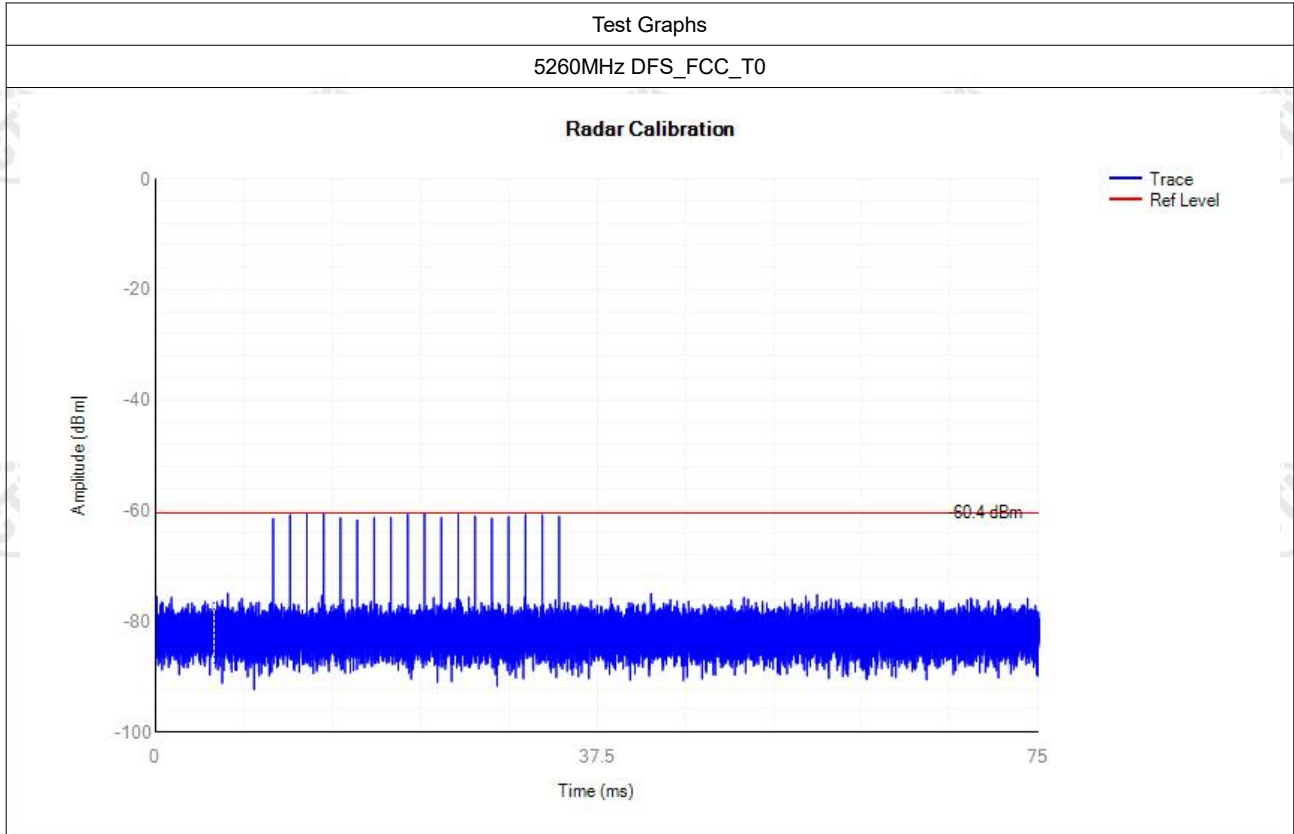

Appendix: 5G Wi-Fi DFS

Contents

Calibration.....	3
Non-Occupancy.....	18
Shutdown Time.....	22

Calibration

Mode	Frequency (MHz)	Type	Result	Verdict
a	5260	DFS_FCC_T0	See test Graph	Pass
a	5260	DFS_FCC_T1	See test Graph	Pass
a	5260	DFS_FCC_T2	See test Graph	Pass
a	5260	DFS_FCC_T3	See test Graph	Pass
a	5260	DFS_FCC_T4	See test Graph	Pass
a	5260	DFS_FCC_T5	See test Graph	Pass
a	5260	DFS_FCC_T6	See test Graph	Pass
a	5500	DFS_FCC_T0	See test Graph	Pass
a	5500	DFS_FCC_T1	See test Graph	Pass
a	5500	DFS_FCC_T2	See test Graph	Pass
a	5500	DFS_FCC_T3	See test Graph	Pass
a	5500	DFS_FCC_T4	See test Graph	Pass
a	5500	DFS_FCC_T5	See test Graph	Pass
a	5500	DFS_FCC_T6	See test Graph	Pass
11AX80SISO	5290	DFS_FCC_T0	See test Graph	Pass
11AX80SISO	5290	DFS_FCC_T1	See test Graph	Pass
11AX80SISO	5290	DFS_FCC_T2	See test Graph	Pass
11AX80SISO	5290	DFS_FCC_T3	See test Graph	Pass
11AX80SISO	5290	DFS_FCC_T4	See test Graph	Pass
11AX80SISO	5290	DFS_FCC_T5	See test Graph	Pass
11AX80SISO	5290	DFS_FCC_T6	See test Graph	Pass
11AX80SISO	5530	DFS_FCC_T0	See test Graph	Pass
11AX80SISO	5530	DFS_FCC_T1	See test Graph	Pass
11AX80SISO	5530	DFS_FCC_T2	See test Graph	Pass
11AX80SISO	5530	DFS_FCC_T3	See test Graph	Pass
11AX80SISO	5530	DFS_FCC_T4	See test Graph	Pass
11AX80SISO	5530	DFS_FCC_T5	See test Graph	Pass
11AX80SISO	5530	DFS_FCC_T6	See test Graph	Pass

Non-Occupancy

Mode	Frequency (MHz)	Result	Verdict
a	5260	See test Graph	Pass
a	5500	See test Graph	Pass
11AX80SISO	5290	See test Graph	Pass
11AX80SISO	5530	See test Graph	Pass

Shutdown Time

Mode	Frequency (MHz)	Channel Move Time (s)	Limit Channel Move Time (s)	Close Transmission Time (s)	Limit Close Transmission Time (s)	Close Transmission Time after 200ms(s)	Limit Close Transmission Time after 200ms (s)	Verdict
a	5260	0.8185	10	0.028	0.26	0.0052	0.06	Pass
a	5500	0.9289	10	0.0688	0.26	0.0084	0.06	Pass
11AX80SISO	5290	0.8081	10	0.0252	0.26	0.0048	0.06	Pass
11AX80SISO	5530	0.9009	10	0.0436	0.26	0.0056	0.06	Pass