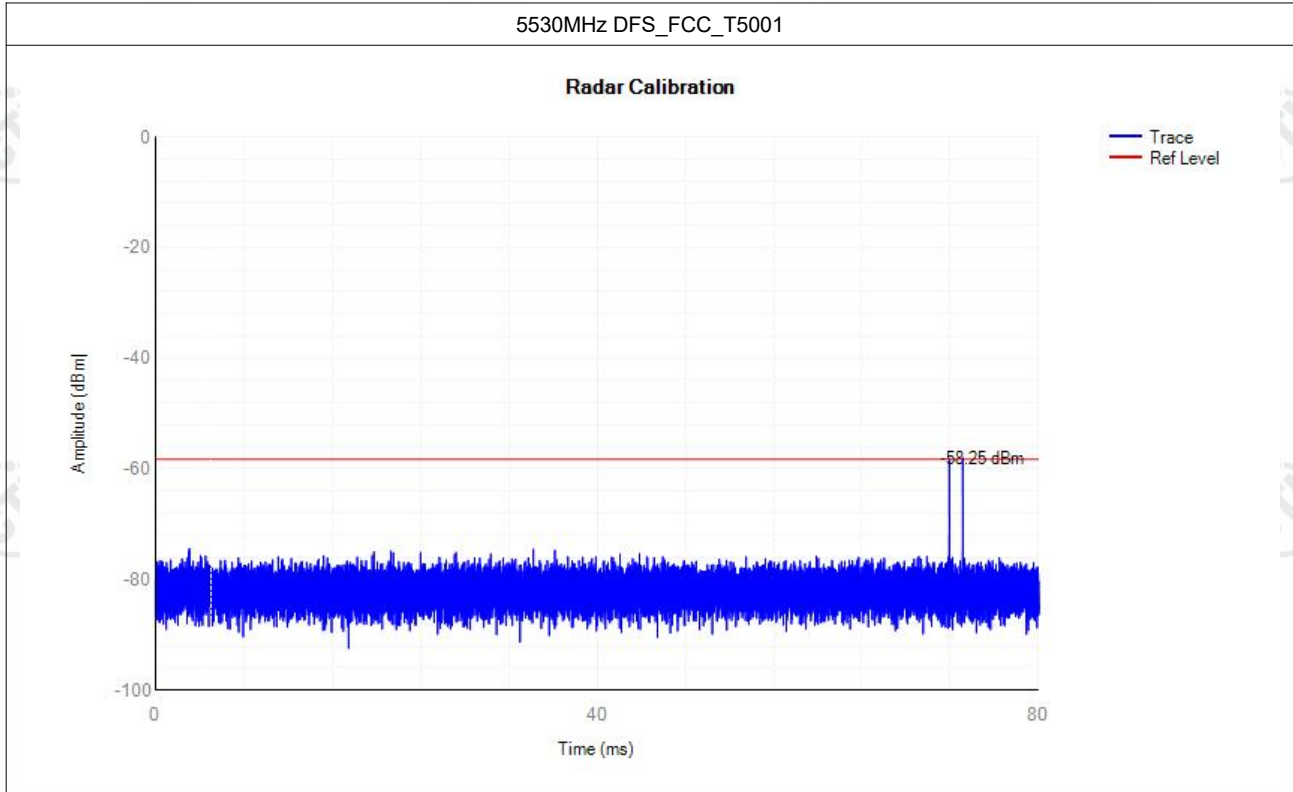

Appendix: 5G Wi-Fi DFS

Contents

Calibration.....	3
Non-Occupancy.....	18
Shutdown Time.....	22

Calibration

Mode	Frequency (MHz)	Type	Result	Verdict
a	5260	DFS_FCC_T0	See test Graph	Pass
a	5260	DFS_FCC_T1	See test Graph	Pass
a	5260	DFS_FCC_T2	See test Graph	Pass
a	5260	DFS_FCC_T3	See test Graph	Pass
a	5260	DFS_FCC_T4	See test Graph	Pass
a	5260	DFS_FCC_T5	See test Graph	Pass
a	5260	DFS_FCC_T6	See test Graph	Pass
a	5500	DFS_FCC_T0	See test Graph	Pass
a	5500	DFS_FCC_T1	See test Graph	Pass
a	5500	DFS_FCC_T2	See test Graph	Pass
a	5500	DFS_FCC_T3	See test Graph	Pass
a	5500	DFS_FCC_T4	See test Graph	Pass
a	5500	DFS_FCC_T5	See test Graph	Pass
a	5500	DFS_FCC_T6	See test Graph	Pass
11AX80SISO	5290	DFS_FCC_T0	See test Graph	Pass
11AX80SISO	5290	DFS_FCC_T1	See test Graph	Pass
11AX80SISO	5290	DFS_FCC_T2	See test Graph	Pass
11AX80SISO	5290	DFS_FCC_T3	See test Graph	Pass
11AX80SISO	5290	DFS_FCC_T4	See test Graph	Pass
11AX80SISO	5290	DFS_FCC_T5	See test Graph	Pass
11AX80SISO	5290	DFS_FCC_T6	See test Graph	Pass
11AX80SISO	5530	DFS_FCC_T0	See test Graph	Pass
11AX80SISO	5530	DFS_FCC_T1	See test Graph	Pass
11AX80SISO	5530	DFS_FCC_T2	See test Graph	Pass
11AX80SISO	5530	DFS_FCC_T3	See test Graph	Pass
11AX80SISO	5530	DFS_FCC_T4	See test Graph	Pass
11AX80SISO	5530	DFS_FCC_T5	See test Graph	Pass
11AX80SISO	5530	DFS_FCC_T6	See test Graph	Pass

Non-Occupancy

Mode	Frequency (MHz)	Result	Verdict
a	5260	See test Graph	Pass
a	5500	See test Graph	Pass
11AX80SISO	5290	See test Graph	Pass
11AX80SISO	5530	See test Graph	Pass

Shutdown Time

Mode	Frequency (MHz)	Channel Move Time (s)	Limit Channel Move Time (s)	Close Transmission Time (s)	Limit Close Transmission Time (s)	Close Transmission Time after 200ms(s)	Limit Close Transmission Time after 200ms (s)	Verdict
a	5260	0.8185	10	0.028	0.26	0.0052	0.06	Pass
a	5500	0.9289	10	0.0688	0.26	0.0084	0.06	Pass
11AX80SISO	5290	0.8081	10	0.0252	0.26	0.0048	0.06	Pass
11AX80SISO	5530	0.9009	10	0.0436	0.26	0.0056	0.06	Pass