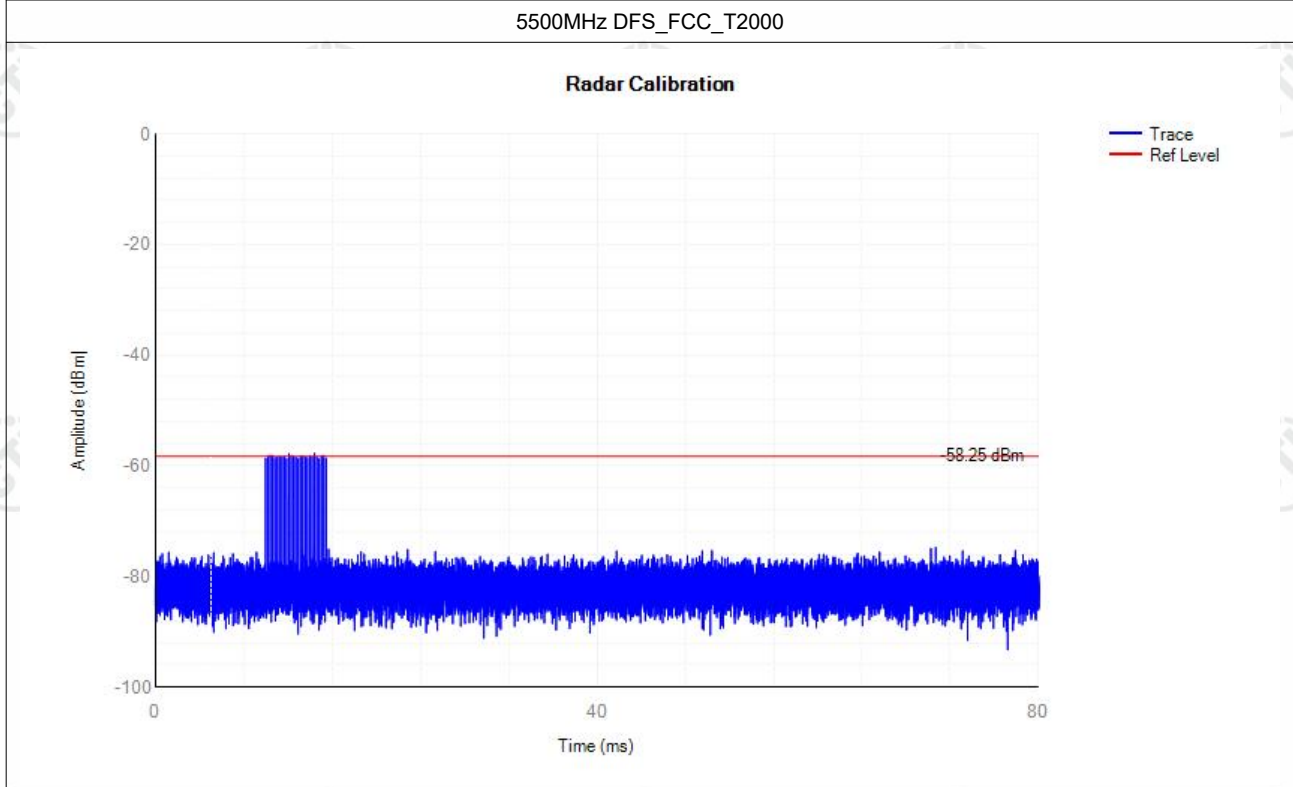

Appendix: 5G Wi-Fi DFS

Contents

Calibration.....	3
Non-Occupancy.....	18
Shutdown Time.....	22

Calibration

Mode	Frequency (MHz)	Type	Result	Verdict
a	5260	DFS_FCC_T0	See test Graph	Pass
a	5260	DFS_FCC_T1	See test Graph	Pass
a	5260	DFS_FCC_T2	See test Graph	Pass
a	5260	DFS_FCC_T3	See test Graph	Pass
a	5260	DFS_FCC_T4	See test Graph	Pass
a	5260	DFS_FCC_T5	See test Graph	Pass
a	5260	DFS_FCC_T6	See test Graph	Pass
a	5500	DFS_FCC_T0	See test Graph	Pass
a	5500	DFS_FCC_T1	See test Graph	Pass
a	5500	DFS_FCC_T2	See test Graph	Pass
a	5500	DFS_FCC_T3	See test Graph	Pass
a	5500	DFS_FCC_T4	See test Graph	Pass
a	5500	DFS_FCC_T5	See test Graph	Pass
a	5500	DFS_FCC_T6	See test Graph	Pass
11AX80SISO	5290	DFS_FCC_T0	See test Graph	Pass
11AX80SISO	5290	DFS_FCC_T1	See test Graph	Pass
11AX80SISO	5290	DFS_FCC_T2	See test Graph	Pass
11AX80SISO	5290	DFS_FCC_T3	See test Graph	Pass
11AX80SISO	5290	DFS_FCC_T4	See test Graph	Pass
11AX80SISO	5290	DFS_FCC_T5	See test Graph	Pass
11AX80SISO	5290	DFS_FCC_T6	See test Graph	Pass
11AX80SISO	5530	DFS_FCC_T0	See test Graph	Pass
11AX80SISO	5530	DFS_FCC_T1	See test Graph	Pass
11AX80SISO	5530	DFS_FCC_T2	See test Graph	Pass
11AX80SISO	5530	DFS_FCC_T3	See test Graph	Pass
11AX80SISO	5530	DFS_FCC_T4	See test Graph	Pass
11AX80SISO	5530	DFS_FCC_T5	See test Graph	Pass
11AX80SISO	5530	DFS_FCC_T6	See test Graph	Pass

Non-Occupancy

Mode	Frequency (MHz)	Result	Verdict
a	5260	See test Graph	Pass
a	5500	See test Graph	Pass
11AX80SISO	5290	See test Graph	Pass
11AX80SISO	5530	See test Graph	Pass

Shutdown Time

Mode	Frequency (MHz)	Channel Move Time (s)	Limit Channel Move Time (s)	Close Transmission Time (s)	Limit Close Transmission Time (s)	Close Transmission Time after 200ms(s)	Limit Close Transmission Time after 200ms (s)	Verdict
a	5260	0.8185	10	0.028	0.26	0.0052	0.06	Pass
a	5500	0.9289	10	0.0688	0.26	0.0084	0.06	Pass
11AX80SISO	5290	0.8081	10	0.0252	0.26	0.0048	0.06	Pass
11AX80SISO	5530	0.9009	10	0.0436	0.26	0.0056	0.06	Pass