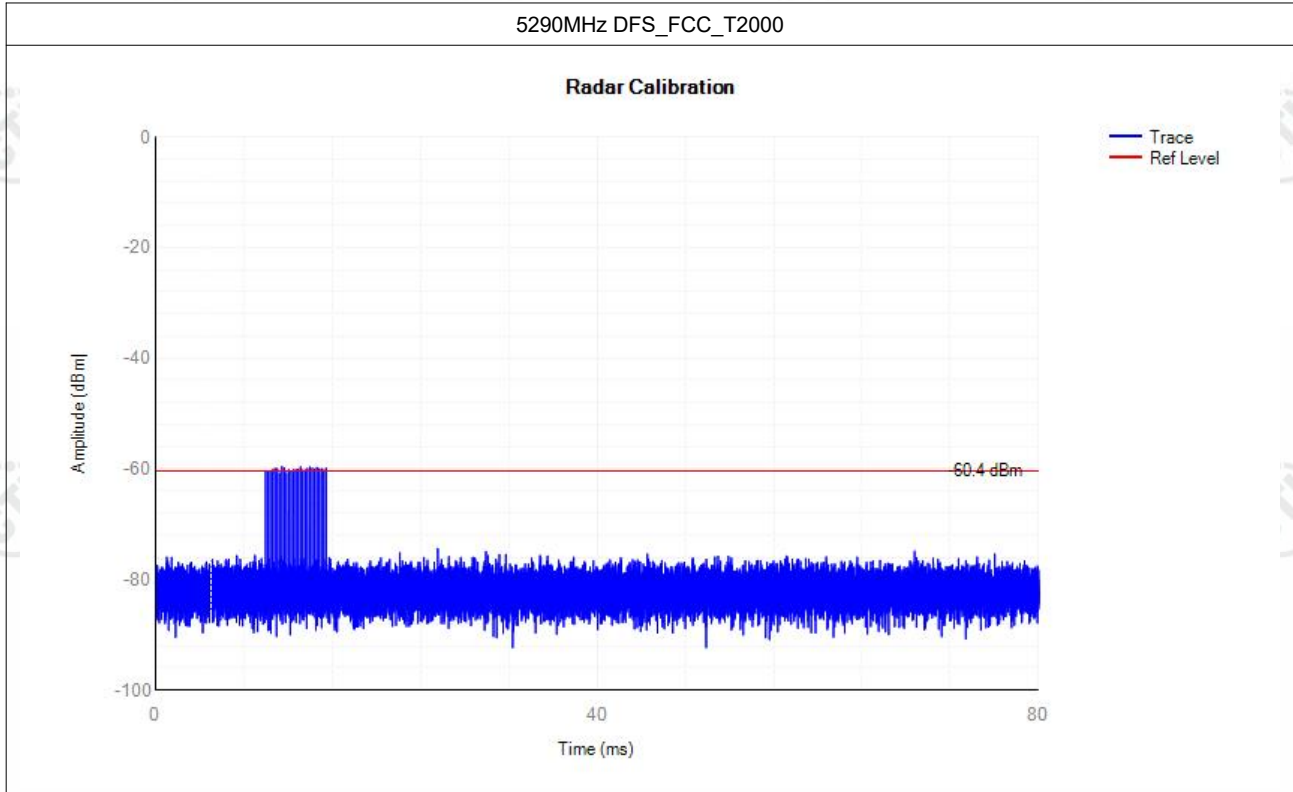

Appendix: 5G Wi-Fi DFS

Contents

Calibration.....	3
Non-Occupancy.....	18
Shutdown Time.....	22

Calibration

Mode	Frequency (MHz)	Type	Result	Verdict
a	5260	DFS_FCC_T0	See test Graph	Pass
a	5260	DFS_FCC_T1	See test Graph	Pass
a	5260	DFS_FCC_T2	See test Graph	Pass
a	5260	DFS_FCC_T3	See test Graph	Pass
a	5260	DFS_FCC_T4	See test Graph	Pass
a	5260	DFS_FCC_T5	See test Graph	Pass
a	5260	DFS_FCC_T6	See test Graph	Pass
a	5500	DFS_FCC_T0	See test Graph	Pass
a	5500	DFS_FCC_T1	See test Graph	Pass
a	5500	DFS_FCC_T2	See test Graph	Pass
a	5500	DFS_FCC_T3	See test Graph	Pass
a	5500	DFS_FCC_T4	See test Graph	Pass
a	5500	DFS_FCC_T5	See test Graph	Pass
a	5500	DFS_FCC_T6	See test Graph	Pass
11AX80SISO	5290	DFS_FCC_T0	See test Graph	Pass
11AX80SISO	5290	DFS_FCC_T1	See test Graph	Pass
11AX80SISO	5290	DFS_FCC_T2	See test Graph	Pass
11AX80SISO	5290	DFS_FCC_T3	See test Graph	Pass
11AX80SISO	5290	DFS_FCC_T4	See test Graph	Pass
11AX80SISO	5290	DFS_FCC_T5	See test Graph	Pass
11AX80SISO	5290	DFS_FCC_T6	See test Graph	Pass
11AX80SISO	5530	DFS_FCC_T0	See test Graph	Pass
11AX80SISO	5530	DFS_FCC_T1	See test Graph	Pass
11AX80SISO	5530	DFS_FCC_T2	See test Graph	Pass
11AX80SISO	5530	DFS_FCC_T3	See test Graph	Pass
11AX80SISO	5530	DFS_FCC_T4	See test Graph	Pass
11AX80SISO	5530	DFS_FCC_T5	See test Graph	Pass
11AX80SISO	5530	DFS_FCC_T6	See test Graph	Pass

Non-Occupancy

Mode	Frequency (MHz)	Result	Verdict
a	5260	See test Graph	Pass
a	5500	See test Graph	Pass
11AX80SISO	5290	See test Graph	Pass
11AX80SISO	5530	See test Graph	Pass

Shutdown Time

Mode	Frequency (MHz)	Channel Move Time (s)	Limit Channel Move Time (s)	Close Transmission Time (s)	Limit Close Transmission Time (s)	Close Transmission Time after 200ms(s)	Limit Close Transmission Time after 200ms (s)	Verdict
a	5260	0.8185	10	0.028	0.26	0.0052	0.06	Pass
a	5500	0.9289	10	0.0688	0.26	0.0084	0.06	Pass
11AX80SISO	5290	0.8081	10	0.0252	0.26	0.0048	0.06	Pass
11AX80SISO	5530	0.9009	10	0.0436	0.26	0.0056	0.06	Pass