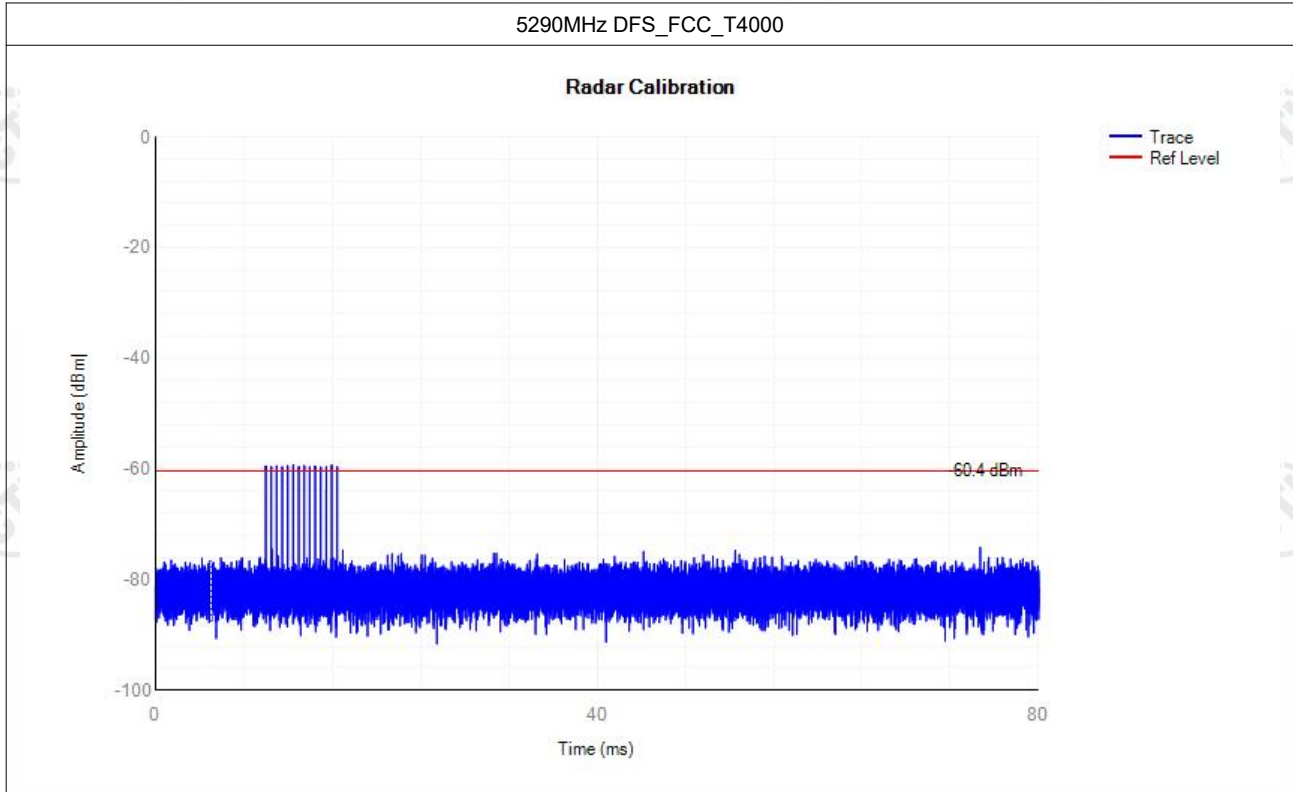

Appendix: 5G Wi-Fi DFS

Contents

Calibration.....	3
Non-Occupancy.....	18
Shutdown Time.....	22

Calibration

Mode	Frequency (MHz)	Type	Result	Verdict
a	5260	DFS_FCC_T0	See test Graph	Pass
a	5260	DFS_FCC_T1	See test Graph	Pass
a	5260	DFS_FCC_T2	See test Graph	Pass
a	5260	DFS_FCC_T3	See test Graph	Pass
a	5260	DFS_FCC_T4	See test Graph	Pass
a	5260	DFS_FCC_T5	See test Graph	Pass
a	5260	DFS_FCC_T6	See test Graph	Pass
a	5500	DFS_FCC_T0	See test Graph	Pass
a	5500	DFS_FCC_T1	See test Graph	Pass
a	5500	DFS_FCC_T2	See test Graph	Pass
a	5500	DFS_FCC_T3	See test Graph	Pass
a	5500	DFS_FCC_T4	See test Graph	Pass
a	5500	DFS_FCC_T5	See test Graph	Pass
a	5500	DFS_FCC_T6	See test Graph	Pass
11AX80SISO	5290	DFS_FCC_T0	See test Graph	Pass
11AX80SISO	5290	DFS_FCC_T1	See test Graph	Pass
11AX80SISO	5290	DFS_FCC_T2	See test Graph	Pass
11AX80SISO	5290	DFS_FCC_T3	See test Graph	Pass
11AX80SISO	5290	DFS_FCC_T4	See test Graph	Pass
11AX80SISO	5290	DFS_FCC_T5	See test Graph	Pass
11AX80SISO	5290	DFS_FCC_T6	See test Graph	Pass
11AX80SISO	5530	DFS_FCC_T0	See test Graph	Pass
11AX80SISO	5530	DFS_FCC_T1	See test Graph	Pass
11AX80SISO	5530	DFS_FCC_T2	See test Graph	Pass
11AX80SISO	5530	DFS_FCC_T3	See test Graph	Pass
11AX80SISO	5530	DFS_FCC_T4	See test Graph	Pass
11AX80SISO	5530	DFS_FCC_T5	See test Graph	Pass
11AX80SISO	5530	DFS_FCC_T6	See test Graph	Pass

Non-Occupancy

Mode	Frequency (MHz)	Result	Verdict
a	5260	See test Graph	Pass
a	5500	See test Graph	Pass
11AX80SISO	5290	See test Graph	Pass
11AX80SISO	5530	See test Graph	Pass

Shutdown Time

Mode	Frequency (MHz)	Channel Move Time (s)	Limit Channel Move Time (s)	Close Transmission Time (s)	Limit Close Transmission Time (s)	Close Transmission Time after 200ms(s)	Limit Close Transmission Time after 200ms (s)	Verdict
a	5260	0.8185	10	0.028	0.26	0.0052	0.06	Pass
a	5500	0.9289	10	0.0688	0.26	0.0084	0.06	Pass
11AX80SISO	5290	0.8081	10	0.0252	0.26	0.0048	0.06	Pass
11AX80SISO	5530	0.9009	10	0.0436	0.26	0.0056	0.06	Pass