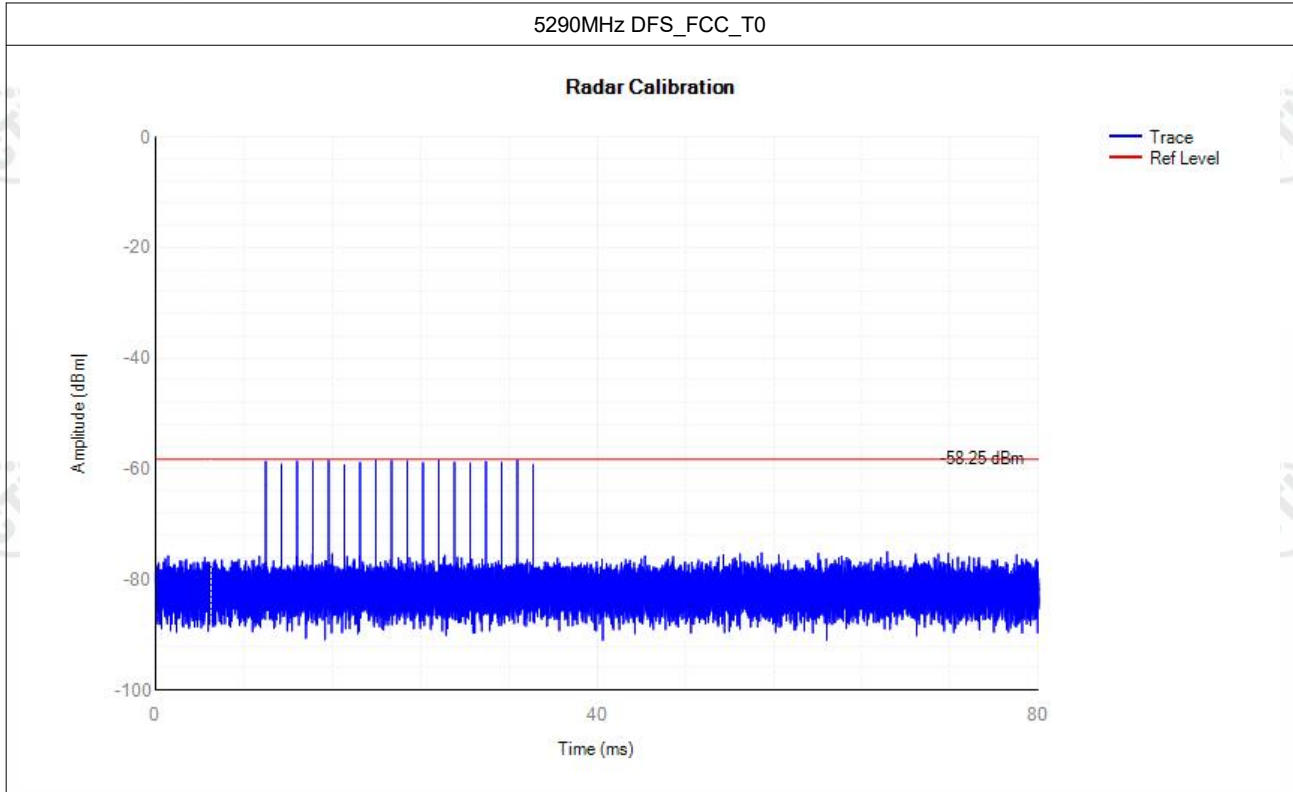

Appendix: 5G Wi-Fi DFS

Contents

Calibration.....	3
Non-Occupancy.....	18
Shutdown Time.....	22

Calibration

Mode	Frequency (MHz)	Type	Result	Verdict
a	5260	DFS_FCC_T0	See test Graph	Pass
a	5260	DFS_FCC_T1	See test Graph	Pass
a	5260	DFS_FCC_T2	See test Graph	Pass
a	5260	DFS_FCC_T3	See test Graph	Pass
a	5260	DFS_FCC_T4	See test Graph	Pass
a	5260	DFS_FCC_T5	See test Graph	Pass
a	5260	DFS_FCC_T6	See test Graph	Pass
a	5500	DFS_FCC_T0	See test Graph	Pass
a	5500	DFS_FCC_T1	See test Graph	Pass
a	5500	DFS_FCC_T2	See test Graph	Pass
a	5500	DFS_FCC_T3	See test Graph	Pass
a	5500	DFS_FCC_T4	See test Graph	Pass
a	5500	DFS_FCC_T5	See test Graph	Pass
a	5500	DFS_FCC_T6	See test Graph	Pass
11AX80SISO	5290	DFS_FCC_T0	See test Graph	Pass
11AX80SISO	5290	DFS_FCC_T1	See test Graph	Pass
11AX80SISO	5290	DFS_FCC_T2	See test Graph	Pass
11AX80SISO	5290	DFS_FCC_T3	See test Graph	Pass
11AX80SISO	5290	DFS_FCC_T4	See test Graph	Pass
11AX80SISO	5290	DFS_FCC_T5	See test Graph	Pass
11AX80SISO	5290	DFS_FCC_T6	See test Graph	Pass
11AX80SISO	5530	DFS_FCC_T0	See test Graph	Pass
11AX80SISO	5530	DFS_FCC_T1	See test Graph	Pass
11AX80SISO	5530	DFS_FCC_T2	See test Graph	Pass
11AX80SISO	5530	DFS_FCC_T3	See test Graph	Pass
11AX80SISO	5530	DFS_FCC_T4	See test Graph	Pass
11AX80SISO	5530	DFS_FCC_T5	See test Graph	Pass
11AX80SISO	5530	DFS_FCC_T6	See test Graph	Pass

Non-Occupancy

Mode	Frequency (MHz)	Result	Verdict
a	5260	See test Graph	Pass
a	5500	See test Graph	Pass
11AX80SISO	5290	See test Graph	Pass
11AX80SISO	5530	See test Graph	Pass

Shutdown Time

Mode	Frequency (MHz)	Channel Move Time (s)	Limit Channel Move Time (s)	Close Transmission Time (s)	Limit Close Transmission Time (s)	Close Transmission Time after 200ms(s)	Limit Close Transmission Time after 200ms (s)	Verdict
a	5260	0.8185	10	0.028	0.26	0.0052	0.06	Pass
a	5500	0.9289	10	0.0688	0.26	0.0084	0.06	Pass
11AX80SISO	5290	0.8081	10	0.0252	0.26	0.0048	0.06	Pass
11AX80SISO	5530	0.9009	10	0.0436	0.26	0.0056	0.06	Pass