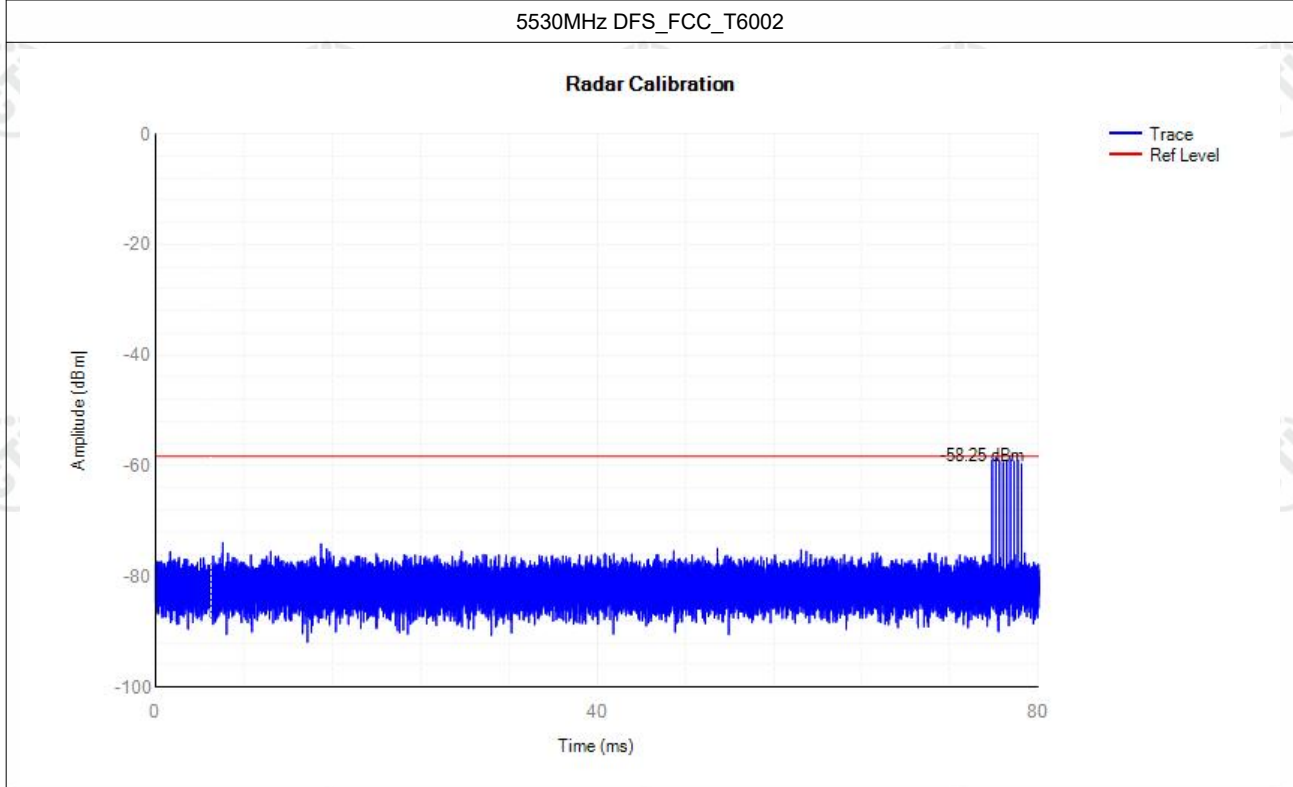

Appendix: 5G Wi-Fi DFS

Contents

Calibration.....	3
Non-Occupancy.....	18
Shutdown Time.....	22

Calibration

Mode	Frequency (MHz)	Type	Result	Verdict
a	5260	DFS_FCC_T0	See test Graph	Pass
a	5260	DFS_FCC_T1	See test Graph	Pass
a	5260	DFS_FCC_T2	See test Graph	Pass
a	5260	DFS_FCC_T3	See test Graph	Pass
a	5260	DFS_FCC_T4	See test Graph	Pass
a	5260	DFS_FCC_T5	See test Graph	Pass
a	5260	DFS_FCC_T6	See test Graph	Pass
a	5500	DFS_FCC_T0	See test Graph	Pass
a	5500	DFS_FCC_T1	See test Graph	Pass
a	5500	DFS_FCC_T2	See test Graph	Pass
a	5500	DFS_FCC_T3	See test Graph	Pass
a	5500	DFS_FCC_T4	See test Graph	Pass
a	5500	DFS_FCC_T5	See test Graph	Pass
a	5500	DFS_FCC_T6	See test Graph	Pass
11AX80SISO	5290	DFS_FCC_T0	See test Graph	Pass
11AX80SISO	5290	DFS_FCC_T1	See test Graph	Pass
11AX80SISO	5290	DFS_FCC_T2	See test Graph	Pass
11AX80SISO	5290	DFS_FCC_T3	See test Graph	Pass
11AX80SISO	5290	DFS_FCC_T4	See test Graph	Pass
11AX80SISO	5290	DFS_FCC_T5	See test Graph	Pass
11AX80SISO	5290	DFS_FCC_T6	See test Graph	Pass
11AX80SISO	5530	DFS_FCC_T0	See test Graph	Pass
11AX80SISO	5530	DFS_FCC_T1	See test Graph	Pass
11AX80SISO	5530	DFS_FCC_T2	See test Graph	Pass
11AX80SISO	5530	DFS_FCC_T3	See test Graph	Pass
11AX80SISO	5530	DFS_FCC_T4	See test Graph	Pass
11AX80SISO	5530	DFS_FCC_T5	See test Graph	Pass
11AX80SISO	5530	DFS_FCC_T6	See test Graph	Pass

Non-Occupancy

Mode	Frequency (MHz)	Result	Verdict
a	5260	See test Graph	Pass
a	5500	See test Graph	Pass
11AX80SISO	5290	See test Graph	Pass
11AX80SISO	5530	See test Graph	Pass

Shutdown Time

Mode	Frequency (MHz)	Channel Move Time (s)	Limit Channel Move Time (s)	Close Transmission Time (s)	Limit Close Transmission Time (s)	Close Transmission Time after 200ms(s)	Limit Close Transmission Time after 200ms (s)	Verdict
a	5260	0.8185	10	0.028	0.26	0.0052	0.06	Pass
a	5500	0.9289	10	0.0688	0.26	0.0084	0.06	Pass
11AX80SISO	5290	0.8081	10	0.0252	0.26	0.0048	0.06	Pass
11AX80SISO	5530	0.9009	10	0.0436	0.26	0.0056	0.06	Pass