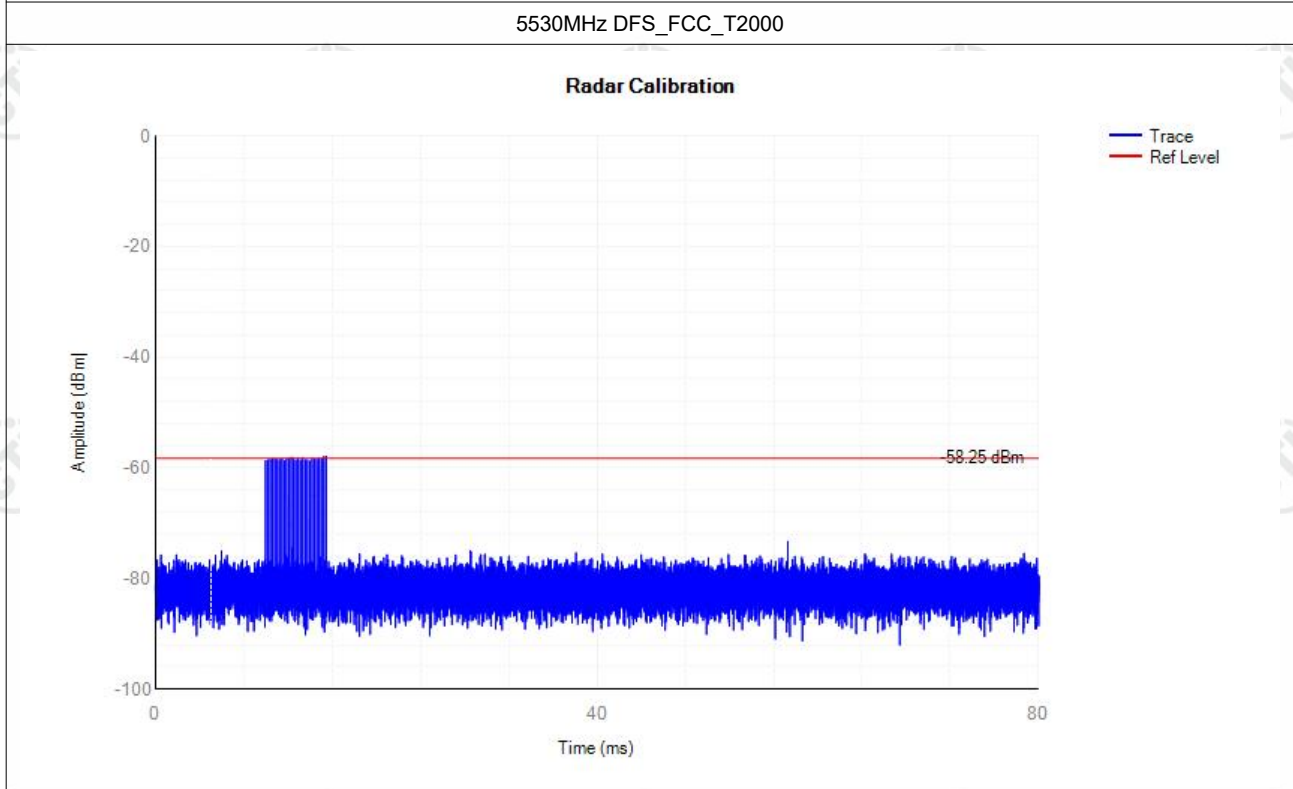

Appendix: 5G Wi-Fi DFS

Contents

Calibration.....	3
Non-Occupancy.....	18
Shutdown Time.....	22

Calibration

Mode	Frequency (MHz)	Type	Result	Verdict
a	5260	DFS_FCC_T0	See test Graph	Pass
a	5260	DFS_FCC_T1	See test Graph	Pass
a	5260	DFS_FCC_T2	See test Graph	Pass
a	5260	DFS_FCC_T3	See test Graph	Pass
a	5260	DFS_FCC_T4	See test Graph	Pass
a	5260	DFS_FCC_T5	See test Graph	Pass
a	5260	DFS_FCC_T6	See test Graph	Pass
a	5500	DFS_FCC_T0	See test Graph	Pass
a	5500	DFS_FCC_T1	See test Graph	Pass
a	5500	DFS_FCC_T2	See test Graph	Pass
a	5500	DFS_FCC_T3	See test Graph	Pass
a	5500	DFS_FCC_T4	See test Graph	Pass
a	5500	DFS_FCC_T5	See test Graph	Pass
a	5500	DFS_FCC_T6	See test Graph	Pass
11AX80SISO	5290	DFS_FCC_T0	See test Graph	Pass
11AX80SISO	5290	DFS_FCC_T1	See test Graph	Pass
11AX80SISO	5290	DFS_FCC_T2	See test Graph	Pass
11AX80SISO	5290	DFS_FCC_T3	See test Graph	Pass
11AX80SISO	5290	DFS_FCC_T4	See test Graph	Pass
11AX80SISO	5290	DFS_FCC_T5	See test Graph	Pass
11AX80SISO	5290	DFS_FCC_T6	See test Graph	Pass
11AX80SISO	5530	DFS_FCC_T0	See test Graph	Pass
11AX80SISO	5530	DFS_FCC_T1	See test Graph	Pass
11AX80SISO	5530	DFS_FCC_T2	See test Graph	Pass
11AX80SISO	5530	DFS_FCC_T3	See test Graph	Pass
11AX80SISO	5530	DFS_FCC_T4	See test Graph	Pass
11AX80SISO	5530	DFS_FCC_T5	See test Graph	Pass
11AX80SISO	5530	DFS_FCC_T6	See test Graph	Pass

Non-Occupancy

Mode	Frequency (MHz)	Result	Verdict
a	5260	See test Graph	Pass
a	5500	See test Graph	Pass
11AX80SISO	5290	See test Graph	Pass
11AX80SISO	5530	See test Graph	Pass

Shutdown Time

Mode	Frequency (MHz)	Channel Move Time (s)	Limit Channel Move Time (s)	Close Transmission Time (s)	Limit Close Transmission Time (s)	Close Transmission Time after 200ms(s)	Limit Close Transmission Time after 200ms (s)	Verdict
a	5260	0.8185	10	0.028	0.26	0.0052	0.06	Pass
a	5500	0.9289	10	0.0688	0.26	0.0084	0.06	Pass
11AX80SISO	5290	0.8081	10	0.0252	0.26	0.0048	0.06	Pass
11AX80SISO	5530	0.9009	10	0.0436	0.26	0.0056	0.06	Pass