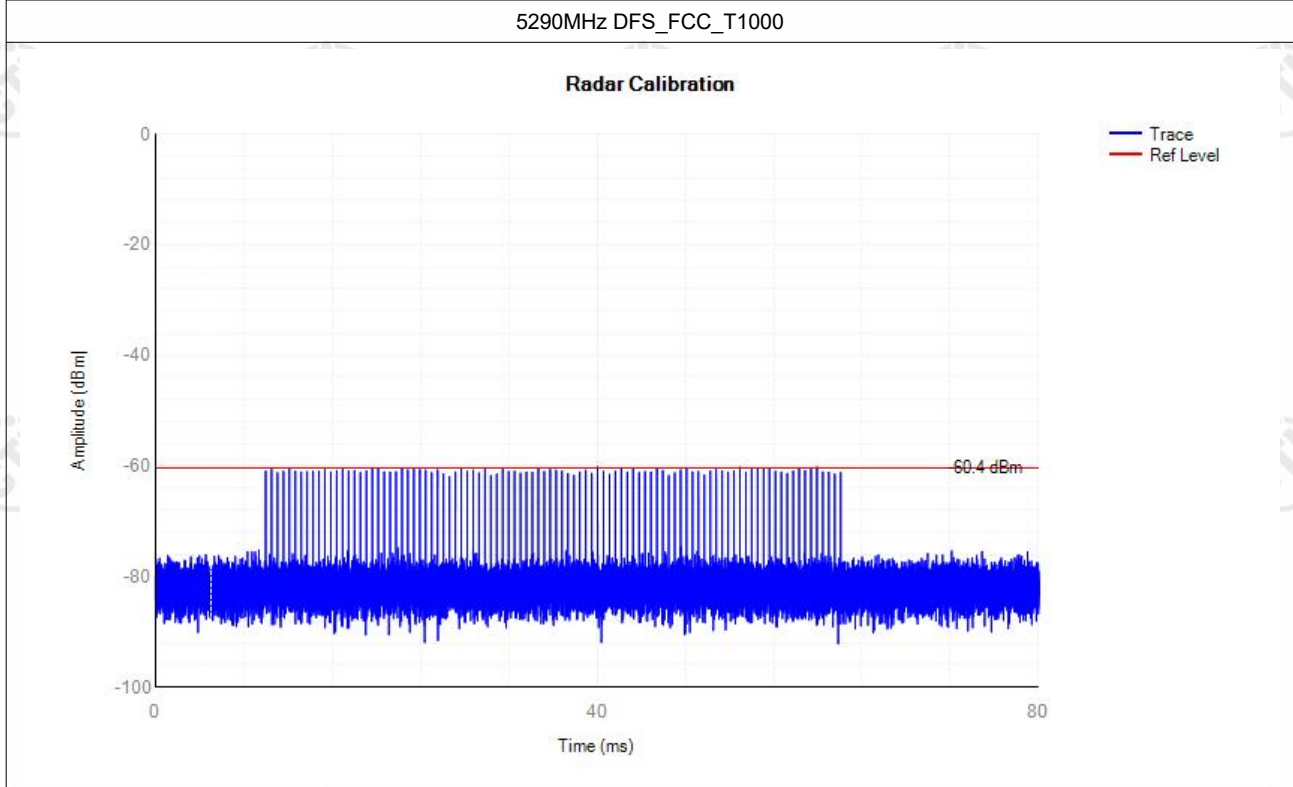

Appendix: 5G Wi-Fi DFS

Contents

Calibration.....	3
Non-Occupancy.....	18
Shutdown Time.....	22

Calibration

Mode	Frequency (MHz)	Type	Result	Verdict
a	5260	DFS_FCC_T0	See test Graph	Pass
a	5260	DFS_FCC_T1	See test Graph	Pass
a	5260	DFS_FCC_T2	See test Graph	Pass
a	5260	DFS_FCC_T3	See test Graph	Pass
a	5260	DFS_FCC_T4	See test Graph	Pass
a	5260	DFS_FCC_T5	See test Graph	Pass
a	5260	DFS_FCC_T6	See test Graph	Pass
a	5500	DFS_FCC_T0	See test Graph	Pass
a	5500	DFS_FCC_T1	See test Graph	Pass
a	5500	DFS_FCC_T2	See test Graph	Pass
a	5500	DFS_FCC_T3	See test Graph	Pass
a	5500	DFS_FCC_T4	See test Graph	Pass
a	5500	DFS_FCC_T5	See test Graph	Pass
a	5500	DFS_FCC_T6	See test Graph	Pass
11AX80SISO	5290	DFS_FCC_T0	See test Graph	Pass
11AX80SISO	5290	DFS_FCC_T1	See test Graph	Pass
11AX80SISO	5290	DFS_FCC_T2	See test Graph	Pass
11AX80SISO	5290	DFS_FCC_T3	See test Graph	Pass
11AX80SISO	5290	DFS_FCC_T4	See test Graph	Pass
11AX80SISO	5290	DFS_FCC_T5	See test Graph	Pass
11AX80SISO	5290	DFS_FCC_T6	See test Graph	Pass
11AX80SISO	5530	DFS_FCC_T0	See test Graph	Pass
11AX80SISO	5530	DFS_FCC_T1	See test Graph	Pass
11AX80SISO	5530	DFS_FCC_T2	See test Graph	Pass
11AX80SISO	5530	DFS_FCC_T3	See test Graph	Pass
11AX80SISO	5530	DFS_FCC_T4	See test Graph	Pass
11AX80SISO	5530	DFS_FCC_T5	See test Graph	Pass
11AX80SISO	5530	DFS_FCC_T6	See test Graph	Pass

Non-Occupancy

Mode	Frequency (MHz)	Result	Verdict
a	5260	See test Graph	Pass
a	5500	See test Graph	Pass
11AX80SISO	5290	See test Graph	Pass
11AX80SISO	5530	See test Graph	Pass

Shutdown Time

Mode	Frequency (MHz)	Channel Move Time (s)	Limit Channel Move Time (s)	Close Transmission Time (s)	Limit Close Transmission Time (s)	Close Transmission Time after 200ms(s)	Limit Close Transmission Time after 200ms (s)	Verdict
a	5260	0.8185	10	0.028	0.26	0.0052	0.06	Pass
a	5500	0.9289	10	0.0688	0.26	0.0084	0.06	Pass
11AX80SISO	5290	0.8081	10	0.0252	0.26	0.0048	0.06	Pass
11AX80SISO	5530	0.9009	10	0.0436	0.26	0.0056	0.06	Pass