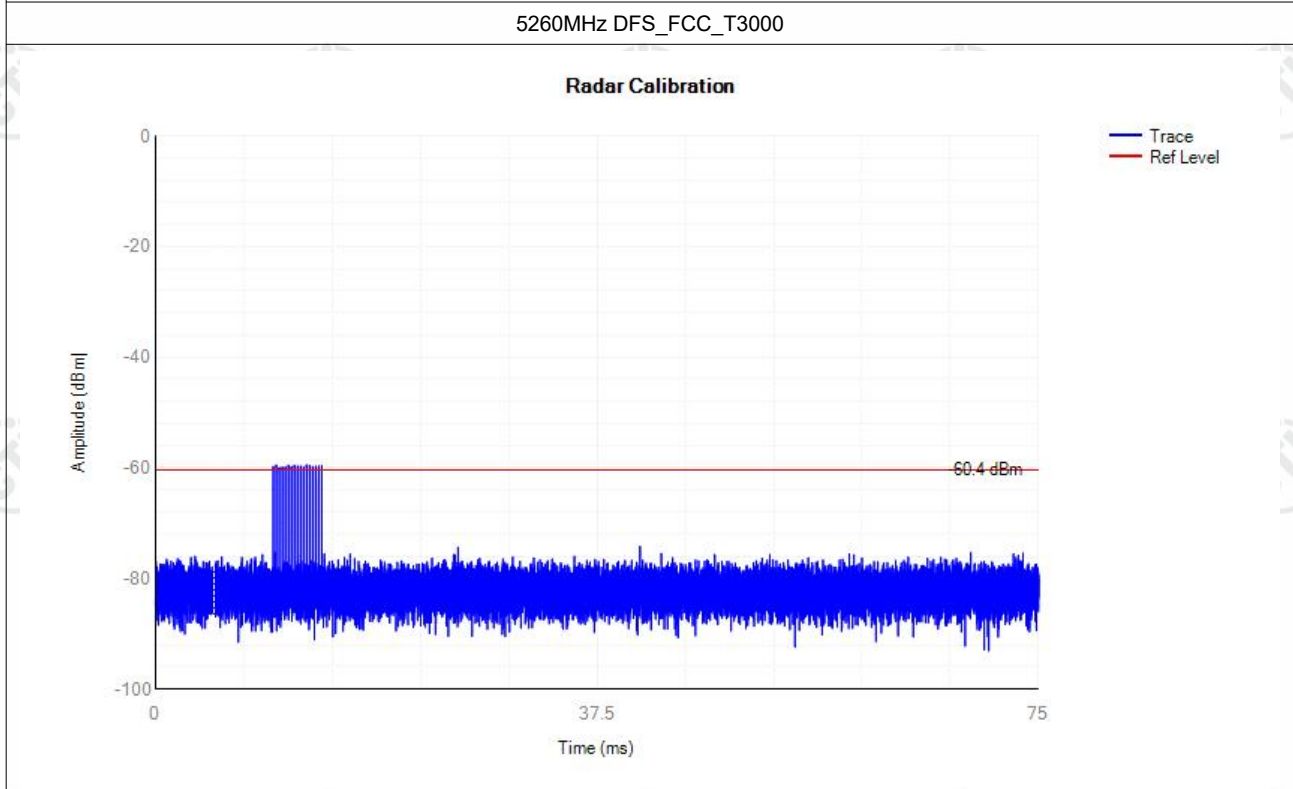

Appendix: 5G Wi-Fi DFS

Contents

Calibration.....	3
Non-Occupancy.....	18
Shutdown Time.....	22

Calibration

Mode	Frequency (MHz)	Type	Result	Verdict
a	5260	DFS_FCC_T0	See test Graph	Pass
a	5260	DFS_FCC_T1	See test Graph	Pass
a	5260	DFS_FCC_T2	See test Graph	Pass
a	5260	DFS_FCC_T3	See test Graph	Pass
a	5260	DFS_FCC_T4	See test Graph	Pass
a	5260	DFS_FCC_T5	See test Graph	Pass
a	5260	DFS_FCC_T6	See test Graph	Pass
a	5500	DFS_FCC_T0	See test Graph	Pass
a	5500	DFS_FCC_T1	See test Graph	Pass
a	5500	DFS_FCC_T2	See test Graph	Pass
a	5500	DFS_FCC_T3	See test Graph	Pass
a	5500	DFS_FCC_T4	See test Graph	Pass
a	5500	DFS_FCC_T5	See test Graph	Pass
a	5500	DFS_FCC_T6	See test Graph	Pass
11AX80SISO	5290	DFS_FCC_T0	See test Graph	Pass
11AX80SISO	5290	DFS_FCC_T1	See test Graph	Pass
11AX80SISO	5290	DFS_FCC_T2	See test Graph	Pass
11AX80SISO	5290	DFS_FCC_T3	See test Graph	Pass
11AX80SISO	5290	DFS_FCC_T4	See test Graph	Pass
11AX80SISO	5290	DFS_FCC_T5	See test Graph	Pass
11AX80SISO	5290	DFS_FCC_T6	See test Graph	Pass
11AX80SISO	5530	DFS_FCC_T0	See test Graph	Pass
11AX80SISO	5530	DFS_FCC_T1	See test Graph	Pass
11AX80SISO	5530	DFS_FCC_T2	See test Graph	Pass
11AX80SISO	5530	DFS_FCC_T3	See test Graph	Pass
11AX80SISO	5530	DFS_FCC_T4	See test Graph	Pass
11AX80SISO	5530	DFS_FCC_T5	See test Graph	Pass
11AX80SISO	5530	DFS_FCC_T6	See test Graph	Pass

Non-Occupancy

Mode	Frequency (MHz)	Result	Verdict
a	5260	See test Graph	Pass
a	5500	See test Graph	Pass
11AX80SISO	5290	See test Graph	Pass
11AX80SISO	5530	See test Graph	Pass

Shutdown Time

Mode	Frequency (MHz)	Channel Move Time (s)	Limit Channel Move Time (s)	Close Transmission Time (s)	Limit Close Transmission Time (s)	Close Transmission Time after 200ms(s)	Limit Close Transmission Time after 200ms (s)	Verdict
a	5260	0.8185	10	0.028	0.26	0.0052	0.06	Pass
a	5500	0.9289	10	0.0688	0.26	0.0084	0.06	Pass
11AX80SISO	5290	0.8081	10	0.0252	0.26	0.0048	0.06	Pass
11AX80SISO	5530	0.9009	10	0.0436	0.26	0.0056	0.06	Pass