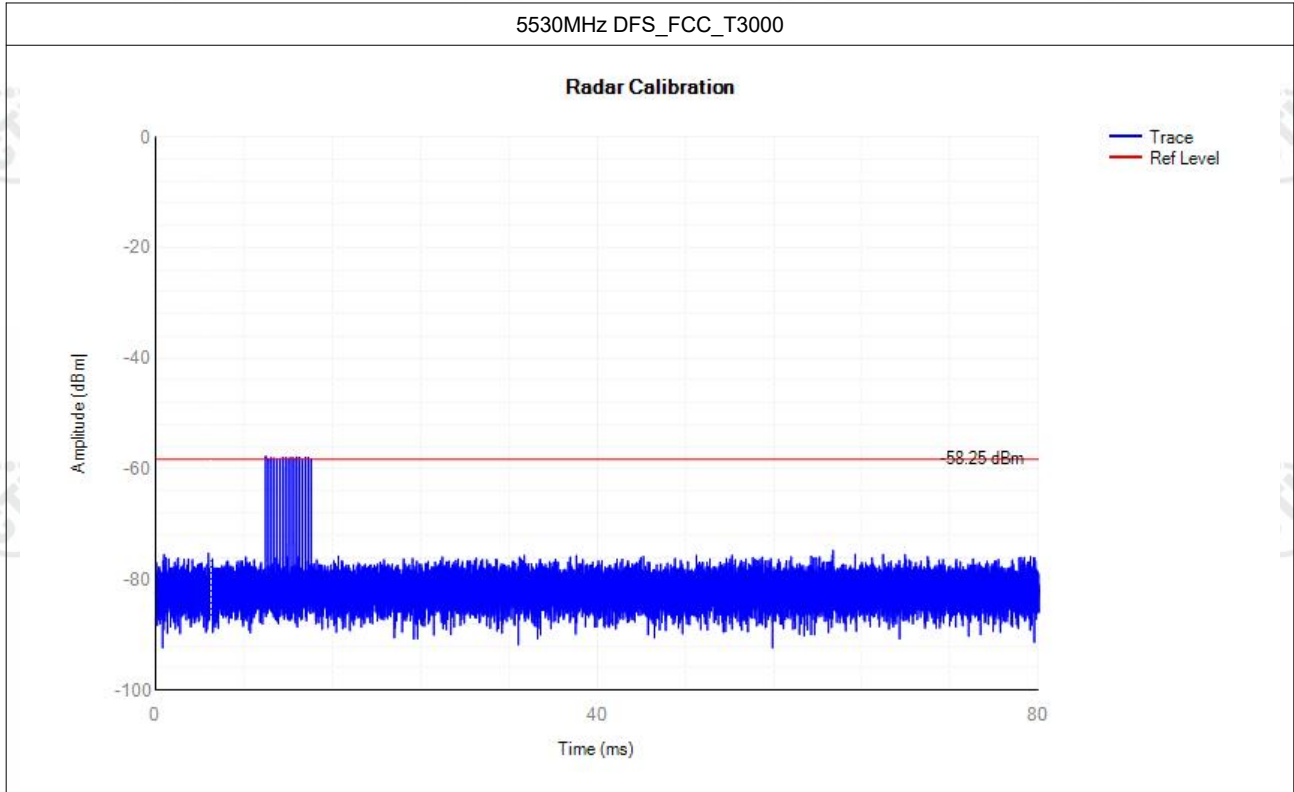

Appendix: 5G Wi-Fi DFS

Contents

Calibration.....	3
Non-Occupancy.....	18
Shutdown Time.....	22

Calibration

Mode	Frequency (MHz)	Type	Result	Verdict
a	5260	DFS_FCC_T0	See test Graph	Pass
a	5260	DFS_FCC_T1	See test Graph	Pass
a	5260	DFS_FCC_T2	See test Graph	Pass
a	5260	DFS_FCC_T3	See test Graph	Pass
a	5260	DFS_FCC_T4	See test Graph	Pass
a	5260	DFS_FCC_T5	See test Graph	Pass
a	5260	DFS_FCC_T6	See test Graph	Pass
a	5500	DFS_FCC_T0	See test Graph	Pass
a	5500	DFS_FCC_T1	See test Graph	Pass
a	5500	DFS_FCC_T2	See test Graph	Pass
a	5500	DFS_FCC_T3	See test Graph	Pass
a	5500	DFS_FCC_T4	See test Graph	Pass
a	5500	DFS_FCC_T5	See test Graph	Pass
a	5500	DFS_FCC_T6	See test Graph	Pass
11AX80SISO	5290	DFS_FCC_T0	See test Graph	Pass
11AX80SISO	5290	DFS_FCC_T1	See test Graph	Pass
11AX80SISO	5290	DFS_FCC_T2	See test Graph	Pass
11AX80SISO	5290	DFS_FCC_T3	See test Graph	Pass
11AX80SISO	5290	DFS_FCC_T4	See test Graph	Pass
11AX80SISO	5290	DFS_FCC_T5	See test Graph	Pass
11AX80SISO	5290	DFS_FCC_T6	See test Graph	Pass
11AX80SISO	5530	DFS_FCC_T0	See test Graph	Pass
11AX80SISO	5530	DFS_FCC_T1	See test Graph	Pass
11AX80SISO	5530	DFS_FCC_T2	See test Graph	Pass
11AX80SISO	5530	DFS_FCC_T3	See test Graph	Pass
11AX80SISO	5530	DFS_FCC_T4	See test Graph	Pass
11AX80SISO	5530	DFS_FCC_T5	See test Graph	Pass
11AX80SISO	5530	DFS_FCC_T6	See test Graph	Pass

Non-Occupancy

Mode	Frequency (MHz)	Result	Verdict
a	5260	See test Graph	Pass
a	5500	See test Graph	Pass
11AX80SISO	5290	See test Graph	Pass
11AX80SISO	5530	See test Graph	Pass

Shutdown Time

Mode	Frequency (MHz)	Channel Move Time (s)	Limit Channel Move Time (s)	Close Transmission Time (s)	Limit Close Transmission Time (s)	Close Transmission Time after 200ms(s)	Limit Close Transmission Time after 200ms (s)	Verdict
a	5260	0.8185	10	0.028	0.26	0.0052	0.06	Pass
a	5500	0.9289	10	0.0688	0.26	0.0084	0.06	Pass
11AX80SISO	5290	0.8081	10	0.0252	0.26	0.0048	0.06	Pass
11AX80SISO	5530	0.9009	10	0.0436	0.26	0.0056	0.06	Pass