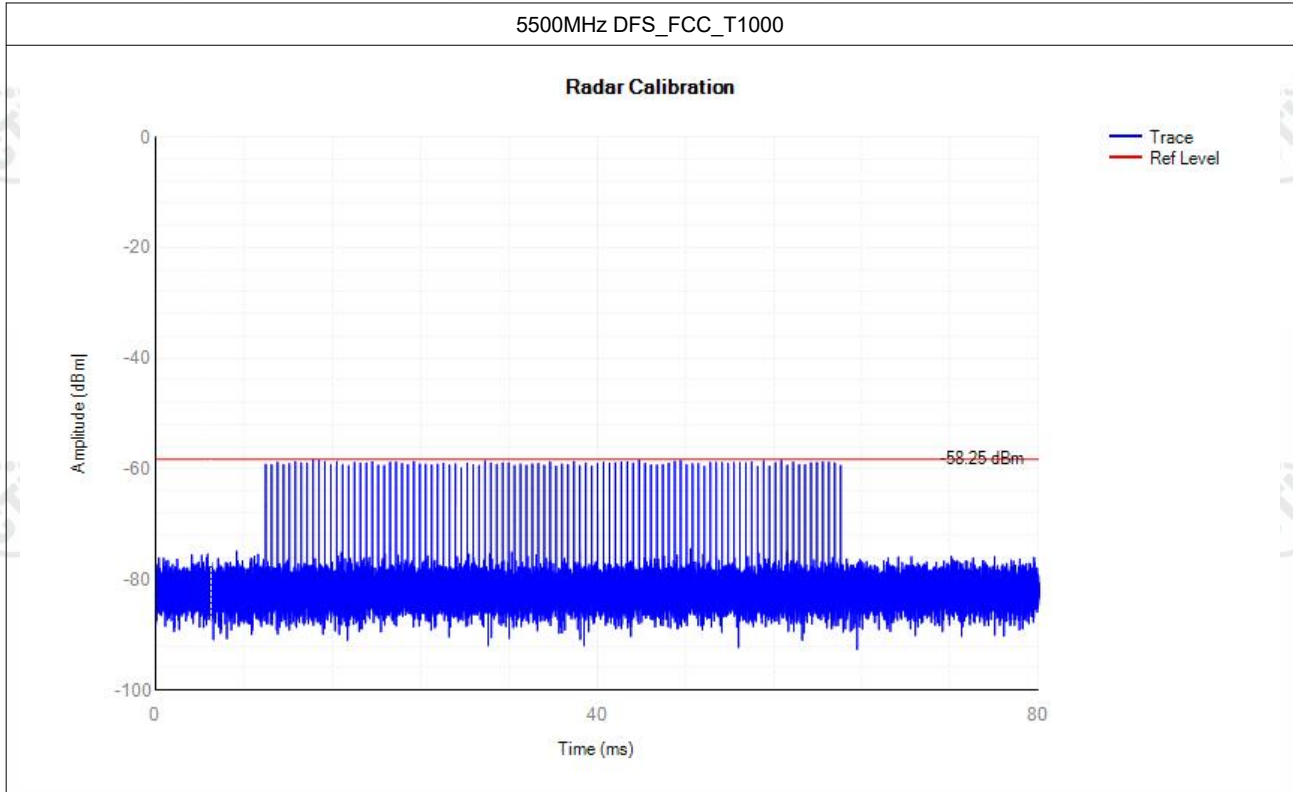

Appendix: 5G Wi-Fi DFS

Contents

Calibration.....	3
Non-Occupancy.....	18
Shutdown Time.....	22

Calibration

Mode	Frequency (MHz)	Type	Result	Verdict
a	5260	DFS_FCC_T0	See test Graph	Pass
a	5260	DFS_FCC_T1	See test Graph	Pass
a	5260	DFS_FCC_T2	See test Graph	Pass
a	5260	DFS_FCC_T3	See test Graph	Pass
a	5260	DFS_FCC_T4	See test Graph	Pass
a	5260	DFS_FCC_T5	See test Graph	Pass
a	5260	DFS_FCC_T6	See test Graph	Pass
a	5500	DFS_FCC_T0	See test Graph	Pass
a	5500	DFS_FCC_T1	See test Graph	Pass
a	5500	DFS_FCC_T2	See test Graph	Pass
a	5500	DFS_FCC_T3	See test Graph	Pass
a	5500	DFS_FCC_T4	See test Graph	Pass
a	5500	DFS_FCC_T5	See test Graph	Pass
a	5500	DFS_FCC_T6	See test Graph	Pass
11AX80SISO	5290	DFS_FCC_T0	See test Graph	Pass
11AX80SISO	5290	DFS_FCC_T1	See test Graph	Pass
11AX80SISO	5290	DFS_FCC_T2	See test Graph	Pass
11AX80SISO	5290	DFS_FCC_T3	See test Graph	Pass
11AX80SISO	5290	DFS_FCC_T4	See test Graph	Pass
11AX80SISO	5290	DFS_FCC_T5	See test Graph	Pass
11AX80SISO	5290	DFS_FCC_T6	See test Graph	Pass
11AX80SISO	5530	DFS_FCC_T0	See test Graph	Pass
11AX80SISO	5530	DFS_FCC_T1	See test Graph	Pass
11AX80SISO	5530	DFS_FCC_T2	See test Graph	Pass
11AX80SISO	5530	DFS_FCC_T3	See test Graph	Pass
11AX80SISO	5530	DFS_FCC_T4	See test Graph	Pass
11AX80SISO	5530	DFS_FCC_T5	See test Graph	Pass
11AX80SISO	5530	DFS_FCC_T6	See test Graph	Pass

Non-Occupancy

Mode	Frequency (MHz)	Result	Verdict
a	5260	See test Graph	Pass
a	5500	See test Graph	Pass
11AX80SISO	5290	See test Graph	Pass
11AX80SISO	5530	See test Graph	Pass

Shutdown Time

Mode	Frequency (MHz)	Channel Move Time (s)	Limit Channel Move Time (s)	Close Transmission Time (s)	Limit Close Transmission Time (s)	Close Transmission Time after 200ms(s)	Limit Close Transmission Time after 200ms (s)	Verdict
a	5260	0.8185	10	0.028	0.26	0.0052	0.06	Pass
a	5500	0.9289	10	0.0688	0.26	0.0084	0.06	Pass
11AX80SISO	5290	0.8081	10	0.0252	0.26	0.0048	0.06	Pass
11AX80SISO	5530	0.9009	10	0.0436	0.26	0.0056	0.06	Pass