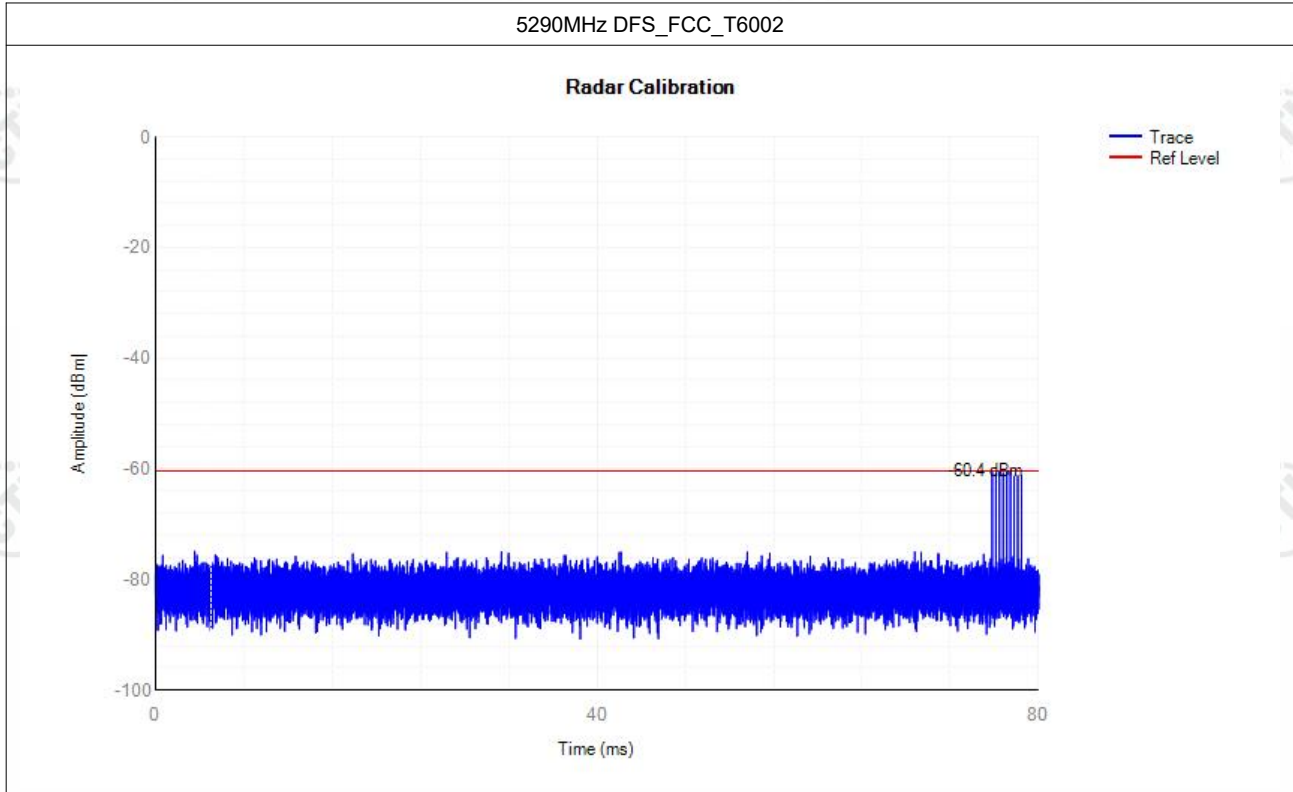

Appendix: 5G Wi-Fi DFS

Contents

Calibration.....	3
Non-Occupancy.....	18
Shutdown Time.....	22

Calibration

Mode	Frequency (MHz)	Type	Result	Verdict
a	5260	DFS_FCC_T0	See test Graph	Pass
a	5260	DFS_FCC_T1	See test Graph	Pass
a	5260	DFS_FCC_T2	See test Graph	Pass
a	5260	DFS_FCC_T3	See test Graph	Pass
a	5260	DFS_FCC_T4	See test Graph	Pass
a	5260	DFS_FCC_T5	See test Graph	Pass
a	5260	DFS_FCC_T6	See test Graph	Pass
a	5500	DFS_FCC_T0	See test Graph	Pass
a	5500	DFS_FCC_T1	See test Graph	Pass
a	5500	DFS_FCC_T2	See test Graph	Pass
a	5500	DFS_FCC_T3	See test Graph	Pass
a	5500	DFS_FCC_T4	See test Graph	Pass
a	5500	DFS_FCC_T5	See test Graph	Pass
a	5500	DFS_FCC_T6	See test Graph	Pass
11AX80SISO	5290	DFS_FCC_T0	See test Graph	Pass
11AX80SISO	5290	DFS_FCC_T1	See test Graph	Pass
11AX80SISO	5290	DFS_FCC_T2	See test Graph	Pass
11AX80SISO	5290	DFS_FCC_T3	See test Graph	Pass
11AX80SISO	5290	DFS_FCC_T4	See test Graph	Pass
11AX80SISO	5290	DFS_FCC_T5	See test Graph	Pass
11AX80SISO	5290	DFS_FCC_T6	See test Graph	Pass
11AX80SISO	5530	DFS_FCC_T0	See test Graph	Pass
11AX80SISO	5530	DFS_FCC_T1	See test Graph	Pass
11AX80SISO	5530	DFS_FCC_T2	See test Graph	Pass
11AX80SISO	5530	DFS_FCC_T3	See test Graph	Pass
11AX80SISO	5530	DFS_FCC_T4	See test Graph	Pass
11AX80SISO	5530	DFS_FCC_T5	See test Graph	Pass
11AX80SISO	5530	DFS_FCC_T6	See test Graph	Pass

Non-Occupancy

Mode	Frequency (MHz)	Result	Verdict
a	5260	See test Graph	Pass
a	5500	See test Graph	Pass
11AX80SISO	5290	See test Graph	Pass
11AX80SISO	5530	See test Graph	Pass

Shutdown Time

Mode	Frequency (MHz)	Channel Move Time (s)	Limit Channel Move Time (s)	Close Transmission Time (s)	Limit Close Transmission Time (s)	Close Transmission Time after 200ms(s)	Limit Close Transmission Time after 200ms (s)	Verdict
a	5260	0.8185	10	0.028	0.26	0.0052	0.06	Pass
a	5500	0.9289	10	0.0688	0.26	0.0084	0.06	Pass
11AX80SISO	5290	0.8081	10	0.0252	0.26	0.0048	0.06	Pass
11AX80SISO	5530	0.9009	10	0.0436	0.26	0.0056	0.06	Pass