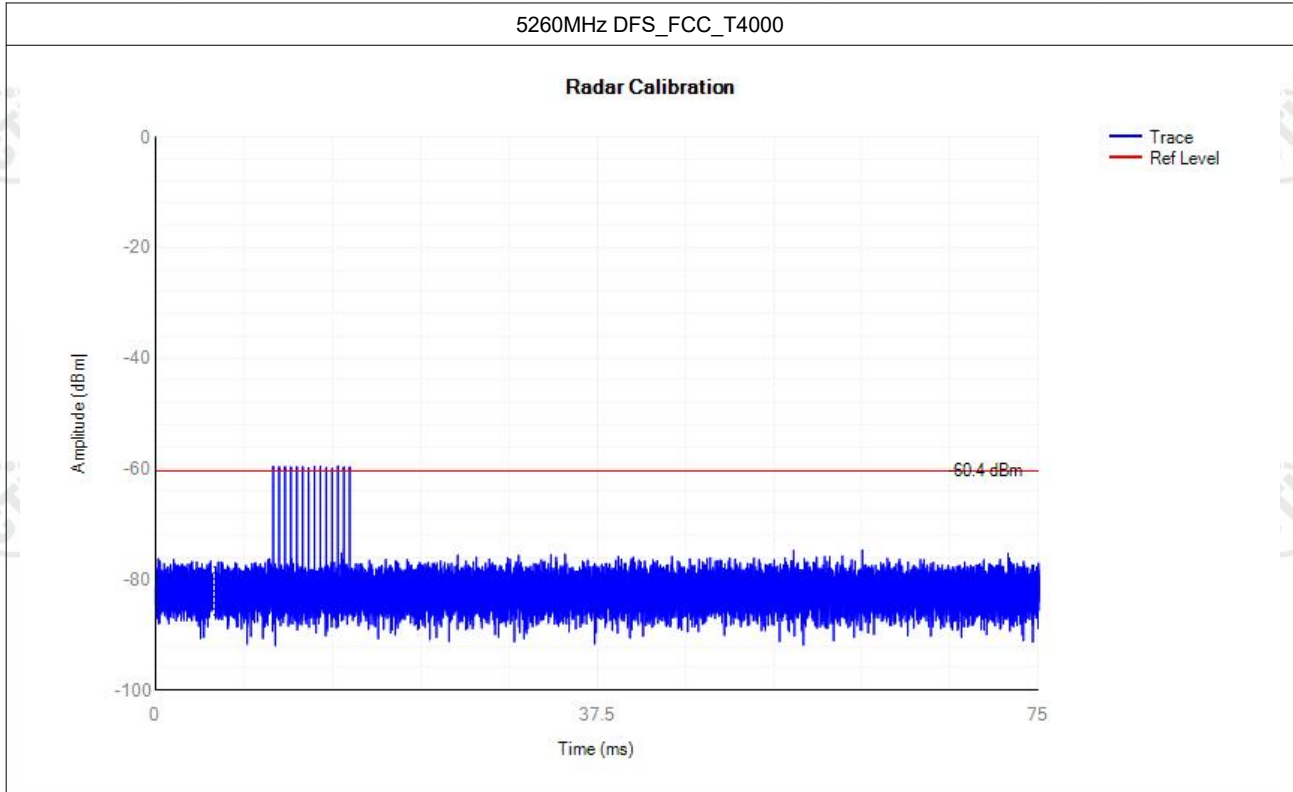

Appendix: 5G Wi-Fi DFS

Contents

Calibration.....	3
Non-Occupancy.....	18
Shutdown Time.....	22

Calibration

Mode	Frequency (MHz)	Type	Result	Verdict
a	5260	DFS_FCC_T0	See test Graph	Pass
a	5260	DFS_FCC_T1	See test Graph	Pass
a	5260	DFS_FCC_T2	See test Graph	Pass
a	5260	DFS_FCC_T3	See test Graph	Pass
a	5260	DFS_FCC_T4	See test Graph	Pass
a	5260	DFS_FCC_T5	See test Graph	Pass
a	5260	DFS_FCC_T6	See test Graph	Pass
a	5500	DFS_FCC_T0	See test Graph	Pass
a	5500	DFS_FCC_T1	See test Graph	Pass
a	5500	DFS_FCC_T2	See test Graph	Pass
a	5500	DFS_FCC_T3	See test Graph	Pass
a	5500	DFS_FCC_T4	See test Graph	Pass
a	5500	DFS_FCC_T5	See test Graph	Pass
a	5500	DFS_FCC_T6	See test Graph	Pass
11AX80SISO	5290	DFS_FCC_T0	See test Graph	Pass
11AX80SISO	5290	DFS_FCC_T1	See test Graph	Pass
11AX80SISO	5290	DFS_FCC_T2	See test Graph	Pass
11AX80SISO	5290	DFS_FCC_T3	See test Graph	Pass
11AX80SISO	5290	DFS_FCC_T4	See test Graph	Pass
11AX80SISO	5290	DFS_FCC_T5	See test Graph	Pass
11AX80SISO	5290	DFS_FCC_T6	See test Graph	Pass
11AX80SISO	5530	DFS_FCC_T0	See test Graph	Pass
11AX80SISO	5530	DFS_FCC_T1	See test Graph	Pass
11AX80SISO	5530	DFS_FCC_T2	See test Graph	Pass
11AX80SISO	5530	DFS_FCC_T3	See test Graph	Pass
11AX80SISO	5530	DFS_FCC_T4	See test Graph	Pass
11AX80SISO	5530	DFS_FCC_T5	See test Graph	Pass
11AX80SISO	5530	DFS_FCC_T6	See test Graph	Pass

Non-Occupancy

Mode	Frequency (MHz)	Result	Verdict
a	5260	See test Graph	Pass
a	5500	See test Graph	Pass
11AX80SISO	5290	See test Graph	Pass
11AX80SISO	5530	See test Graph	Pass

Shutdown Time

Mode	Frequency (MHz)	Channel Move Time (s)	Limit Channel Move Time (s)	Close Transmission Time (s)	Limit Close Transmission Time (s)	Close Transmission Time after 200ms(s)	Limit Close Transmission Time after 200ms (s)	Verdict
a	5260	0.8185	10	0.028	0.26	0.0052	0.06	Pass
a	5500	0.9289	10	0.0688	0.26	0.0084	0.06	Pass
11AX80SISO	5290	0.8081	10	0.0252	0.26	0.0048	0.06	Pass
11AX80SISO	5530	0.9009	10	0.0436	0.26	0.0056	0.06	Pass