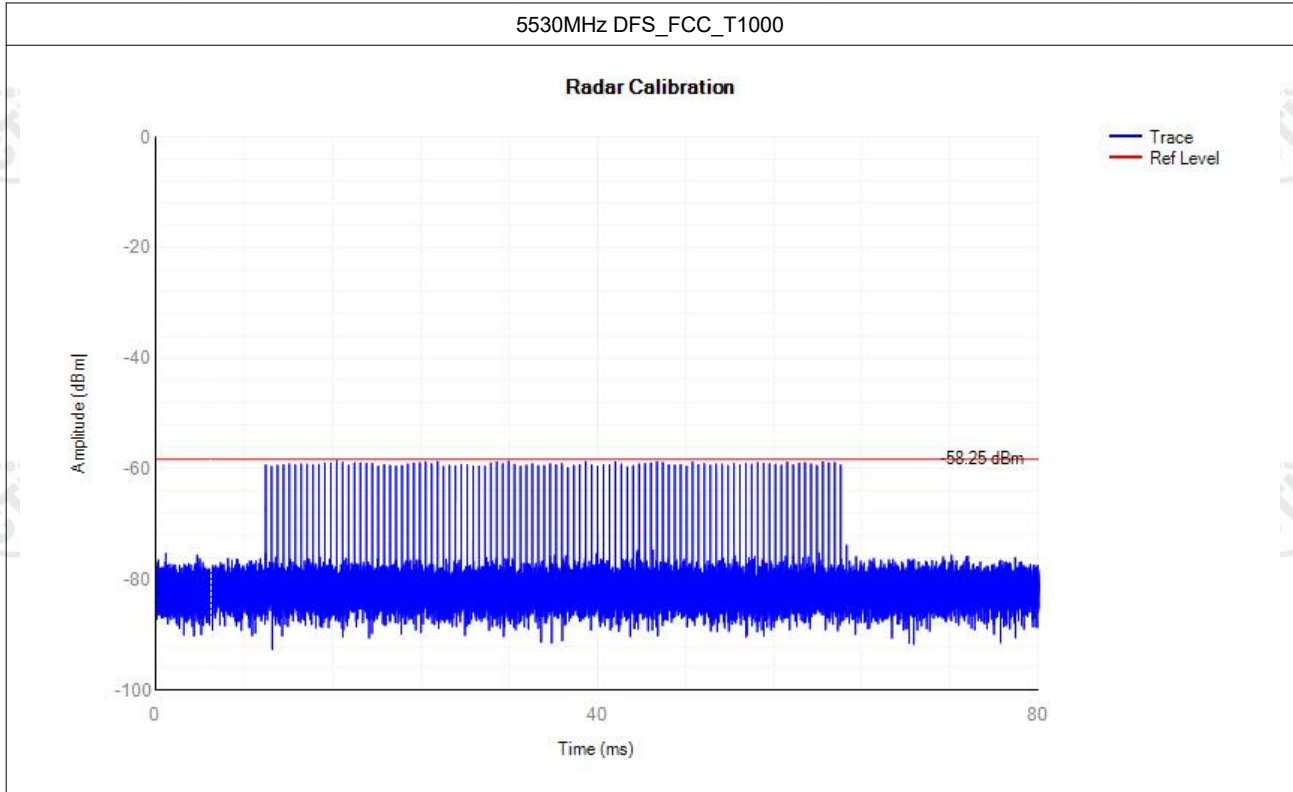

Appendix: 5G Wi-Fi DFS

Contents

Calibration.....	3
Non-Occupancy.....	18
Shutdown Time.....	22

Calibration

Mode	Frequency (MHz)	Type	Result	Verdict
a	5260	DFS_FCC_T0	See test Graph	Pass
a	5260	DFS_FCC_T1	See test Graph	Pass
a	5260	DFS_FCC_T2	See test Graph	Pass
a	5260	DFS_FCC_T3	See test Graph	Pass
a	5260	DFS_FCC_T4	See test Graph	Pass
a	5260	DFS_FCC_T5	See test Graph	Pass
a	5260	DFS_FCC_T6	See test Graph	Pass
a	5500	DFS_FCC_T0	See test Graph	Pass
a	5500	DFS_FCC_T1	See test Graph	Pass
a	5500	DFS_FCC_T2	See test Graph	Pass
a	5500	DFS_FCC_T3	See test Graph	Pass
a	5500	DFS_FCC_T4	See test Graph	Pass
a	5500	DFS_FCC_T5	See test Graph	Pass
a	5500	DFS_FCC_T6	See test Graph	Pass
11AX80SISO	5290	DFS_FCC_T0	See test Graph	Pass
11AX80SISO	5290	DFS_FCC_T1	See test Graph	Pass
11AX80SISO	5290	DFS_FCC_T2	See test Graph	Pass
11AX80SISO	5290	DFS_FCC_T3	See test Graph	Pass
11AX80SISO	5290	DFS_FCC_T4	See test Graph	Pass
11AX80SISO	5290	DFS_FCC_T5	See test Graph	Pass
11AX80SISO	5290	DFS_FCC_T6	See test Graph	Pass
11AX80SISO	5530	DFS_FCC_T0	See test Graph	Pass
11AX80SISO	5530	DFS_FCC_T1	See test Graph	Pass
11AX80SISO	5530	DFS_FCC_T2	See test Graph	Pass
11AX80SISO	5530	DFS_FCC_T3	See test Graph	Pass
11AX80SISO	5530	DFS_FCC_T4	See test Graph	Pass
11AX80SISO	5530	DFS_FCC_T5	See test Graph	Pass
11AX80SISO	5530	DFS_FCC_T6	See test Graph	Pass

Non-Occupancy

Mode	Frequency (MHz)	Result	Verdict
a	5260	See test Graph	Pass
a	5500	See test Graph	Pass
11AX80SISO	5290	See test Graph	Pass
11AX80SISO	5530	See test Graph	Pass

Shutdown Time

Mode	Frequency (MHz)	Channel Move Time (s)	Limit Channel Move Time (s)	Close Transmission Time (s)	Limit Close Transmission Time (s)	Close Transmission Time after 200ms(s)	Limit Close Transmission Time after 200ms (s)	Verdict
a	5260	0.8185	10	0.028	0.26	0.0052	0.06	Pass
a	5500	0.9289	10	0.0688	0.26	0.0084	0.06	Pass
11AX80SISO	5290	0.8081	10	0.0252	0.26	0.0048	0.06	Pass
11AX80SISO	5530	0.9009	10	0.0436	0.26	0.0056	0.06	Pass