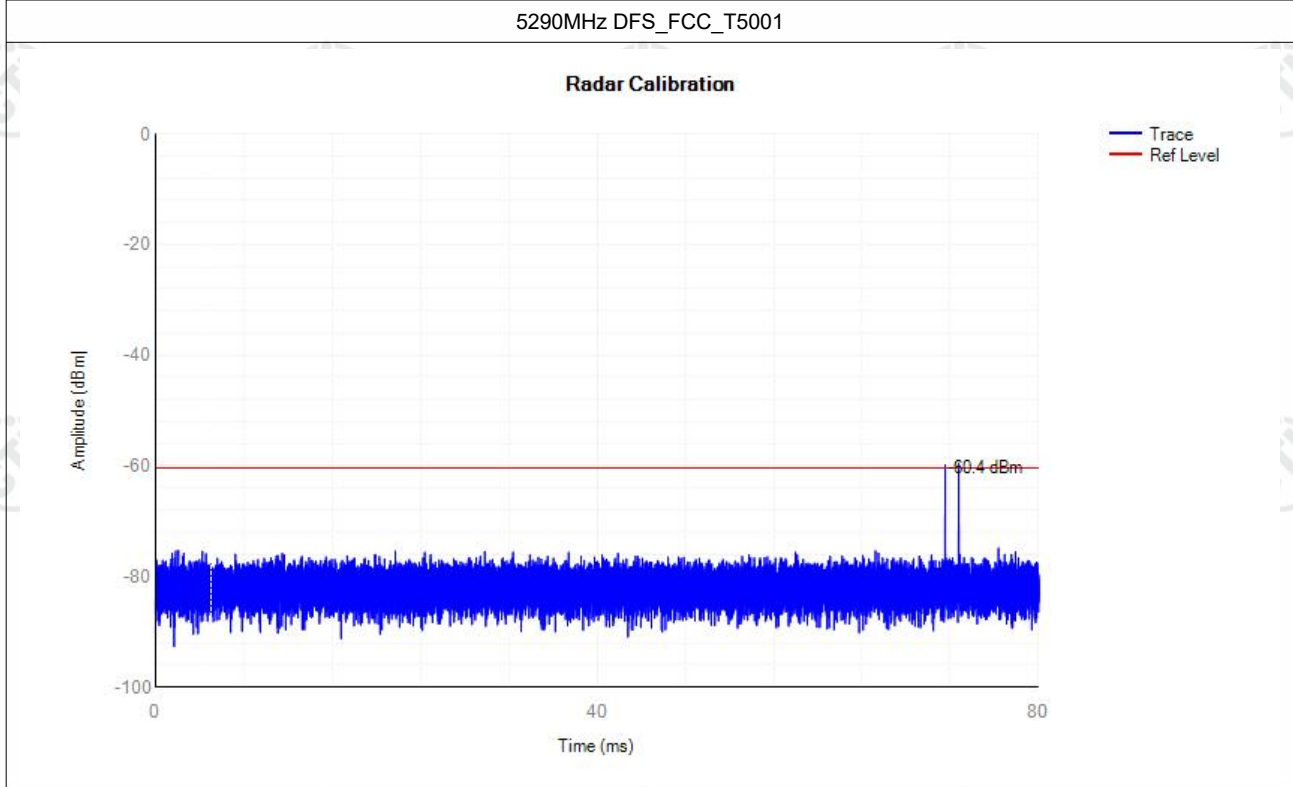

Appendix: 5G Wi-Fi DFS

Contents

Calibration.....	3
Non-Occupancy.....	18
Shutdown Time.....	22

Calibration

Mode	Frequency (MHz)	Type	Result	Verdict
a	5260	DFS_FCC_T0	See test Graph	Pass
a	5260	DFS_FCC_T1	See test Graph	Pass
a	5260	DFS_FCC_T2	See test Graph	Pass
a	5260	DFS_FCC_T3	See test Graph	Pass
a	5260	DFS_FCC_T4	See test Graph	Pass
a	5260	DFS_FCC_T5	See test Graph	Pass
a	5260	DFS_FCC_T6	See test Graph	Pass
a	5500	DFS_FCC_T0	See test Graph	Pass
a	5500	DFS_FCC_T1	See test Graph	Pass
a	5500	DFS_FCC_T2	See test Graph	Pass
a	5500	DFS_FCC_T3	See test Graph	Pass
a	5500	DFS_FCC_T4	See test Graph	Pass
a	5500	DFS_FCC_T5	See test Graph	Pass
a	5500	DFS_FCC_T6	See test Graph	Pass
11AX80SISO	5290	DFS_FCC_T0	See test Graph	Pass
11AX80SISO	5290	DFS_FCC_T1	See test Graph	Pass
11AX80SISO	5290	DFS_FCC_T2	See test Graph	Pass
11AX80SISO	5290	DFS_FCC_T3	See test Graph	Pass
11AX80SISO	5290	DFS_FCC_T4	See test Graph	Pass
11AX80SISO	5290	DFS_FCC_T5	See test Graph	Pass
11AX80SISO	5290	DFS_FCC_T6	See test Graph	Pass
11AX80SISO	5530	DFS_FCC_T0	See test Graph	Pass
11AX80SISO	5530	DFS_FCC_T1	See test Graph	Pass
11AX80SISO	5530	DFS_FCC_T2	See test Graph	Pass
11AX80SISO	5530	DFS_FCC_T3	See test Graph	Pass
11AX80SISO	5530	DFS_FCC_T4	See test Graph	Pass
11AX80SISO	5530	DFS_FCC_T5	See test Graph	Pass
11AX80SISO	5530	DFS_FCC_T6	See test Graph	Pass

Non-Occupancy

Mode	Frequency (MHz)	Result	Verdict
a	5260	See test Graph	Pass
a	5500	See test Graph	Pass
11AX80SISO	5290	See test Graph	Pass
11AX80SISO	5530	See test Graph	Pass

Shutdown Time

Mode	Frequency (MHz)	Channel Move Time (s)	Limit Channel Move Time (s)	Close Transmission Time (s)	Limit Close Transmission Time (s)	Close Transmission Time after 200ms(s)	Limit Close Transmission Time after 200ms (s)	Verdict
a	5260	0.8185	10	0.028	0.26	0.0052	0.06	Pass
a	5500	0.9289	10	0.0688	0.26	0.0084	0.06	Pass
11AX80SISO	5290	0.8081	10	0.0252	0.26	0.0048	0.06	Pass
11AX80SISO	5530	0.9009	10	0.0436	0.26	0.0056	0.06	Pass