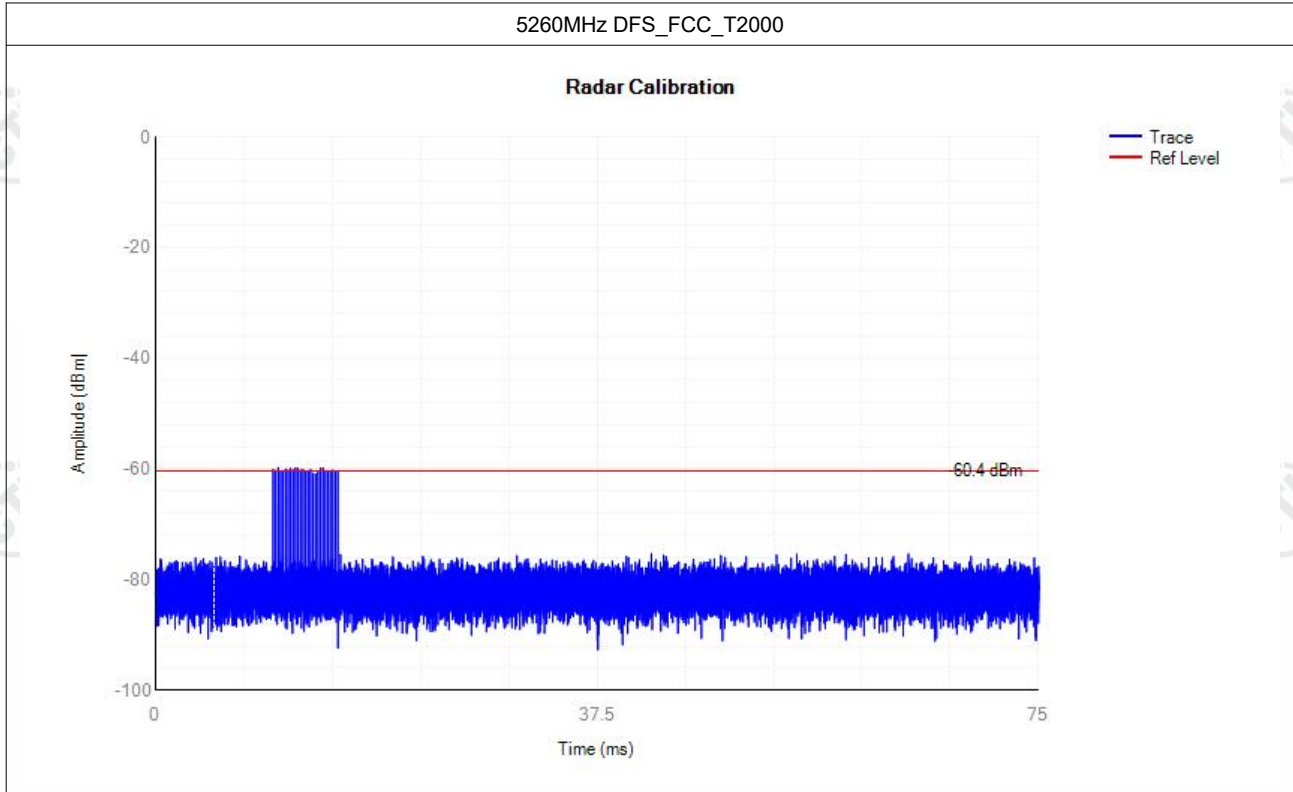

Appendix: 5G Wi-Fi DFS

Contents

Calibration.....	3
Non-Occupancy.....	18
Shutdown Time.....	22

Calibration

Mode	Frequency (MHz)	Type	Result	Verdict
a	5260	DFS_FCC_T0	See test Graph	Pass
a	5260	DFS_FCC_T1	See test Graph	Pass
a	5260	DFS_FCC_T2	See test Graph	Pass
a	5260	DFS_FCC_T3	See test Graph	Pass
a	5260	DFS_FCC_T4	See test Graph	Pass
a	5260	DFS_FCC_T5	See test Graph	Pass
a	5260	DFS_FCC_T6	See test Graph	Pass
a	5500	DFS_FCC_T0	See test Graph	Pass
a	5500	DFS_FCC_T1	See test Graph	Pass
a	5500	DFS_FCC_T2	See test Graph	Pass
a	5500	DFS_FCC_T3	See test Graph	Pass
a	5500	DFS_FCC_T4	See test Graph	Pass
a	5500	DFS_FCC_T5	See test Graph	Pass
a	5500	DFS_FCC_T6	See test Graph	Pass
11AX80SISO	5290	DFS_FCC_T0	See test Graph	Pass
11AX80SISO	5290	DFS_FCC_T1	See test Graph	Pass
11AX80SISO	5290	DFS_FCC_T2	See test Graph	Pass
11AX80SISO	5290	DFS_FCC_T3	See test Graph	Pass
11AX80SISO	5290	DFS_FCC_T4	See test Graph	Pass
11AX80SISO	5290	DFS_FCC_T5	See test Graph	Pass
11AX80SISO	5290	DFS_FCC_T6	See test Graph	Pass
11AX80SISO	5530	DFS_FCC_T0	See test Graph	Pass
11AX80SISO	5530	DFS_FCC_T1	See test Graph	Pass
11AX80SISO	5530	DFS_FCC_T2	See test Graph	Pass
11AX80SISO	5530	DFS_FCC_T3	See test Graph	Pass
11AX80SISO	5530	DFS_FCC_T4	See test Graph	Pass
11AX80SISO	5530	DFS_FCC_T5	See test Graph	Pass
11AX80SISO	5530	DFS_FCC_T6	See test Graph	Pass

Non-Occupancy

Mode	Frequency (MHz)	Result	Verdict
a	5260	See test Graph	Pass
a	5500	See test Graph	Pass
11AX80SISO	5290	See test Graph	Pass
11AX80SISO	5530	See test Graph	Pass

Shutdown Time

Mode	Frequency (MHz)	Channel Move Time (s)	Limit Channel Move Time (s)	Close Transmission Time (s)	Limit Close Transmission Time (s)	Close Transmission Time after 200ms(s)	Limit Close Transmission Time after 200ms (s)	Verdict
a	5260	0.8185	10	0.028	0.26	0.0052	0.06	Pass
a	5500	0.9289	10	0.0688	0.26	0.0084	0.06	Pass
11AX80SISO	5290	0.8081	10	0.0252	0.26	0.0048	0.06	Pass
11AX80SISO	5530	0.9009	10	0.0436	0.26	0.0056	0.06	Pass