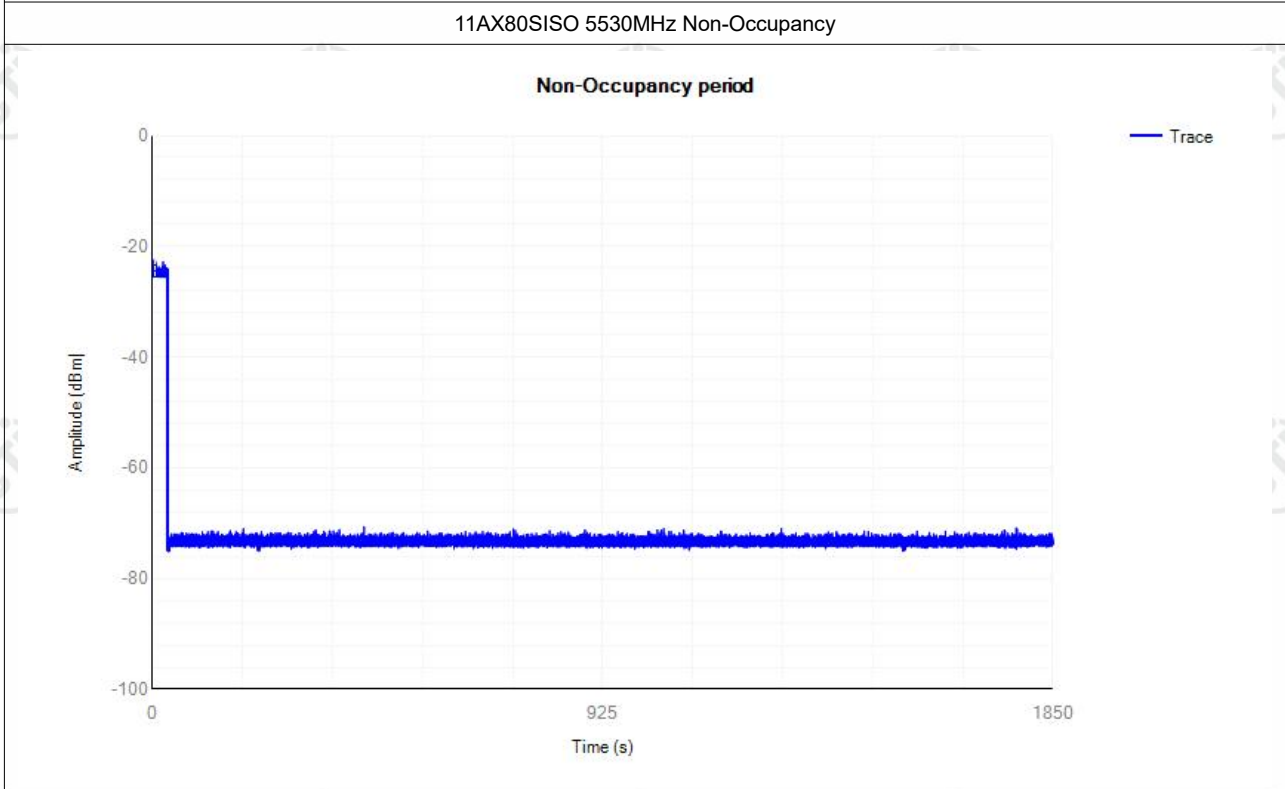

Appendix: 5G Wi-Fi DFS

Contents

Calibration.....	3
Non-Occupancy.....	18
Shutdown Time.....	22

Calibration

Mode	Frequency (MHz)	Type	Result	Verdict
a	5260	DFS_FCC_T0	See test Graph	Pass
a	5260	DFS_FCC_T1	See test Graph	Pass
a	5260	DFS_FCC_T2	See test Graph	Pass
a	5260	DFS_FCC_T3	See test Graph	Pass
a	5260	DFS_FCC_T4	See test Graph	Pass
a	5260	DFS_FCC_T5	See test Graph	Pass
a	5260	DFS_FCC_T6	See test Graph	Pass
a	5500	DFS_FCC_T0	See test Graph	Pass
a	5500	DFS_FCC_T1	See test Graph	Pass
a	5500	DFS_FCC_T2	See test Graph	Pass
a	5500	DFS_FCC_T3	See test Graph	Pass
a	5500	DFS_FCC_T4	See test Graph	Pass
a	5500	DFS_FCC_T5	See test Graph	Pass
a	5500	DFS_FCC_T6	See test Graph	Pass
11AX80SISO	5290	DFS_FCC_T0	See test Graph	Pass
11AX80SISO	5290	DFS_FCC_T1	See test Graph	Pass
11AX80SISO	5290	DFS_FCC_T2	See test Graph	Pass
11AX80SISO	5290	DFS_FCC_T3	See test Graph	Pass
11AX80SISO	5290	DFS_FCC_T4	See test Graph	Pass
11AX80SISO	5290	DFS_FCC_T5	See test Graph	Pass
11AX80SISO	5290	DFS_FCC_T6	See test Graph	Pass
11AX80SISO	5530	DFS_FCC_T0	See test Graph	Pass
11AX80SISO	5530	DFS_FCC_T1	See test Graph	Pass
11AX80SISO	5530	DFS_FCC_T2	See test Graph	Pass
11AX80SISO	5530	DFS_FCC_T3	See test Graph	Pass
11AX80SISO	5530	DFS_FCC_T4	See test Graph	Pass
11AX80SISO	5530	DFS_FCC_T5	See test Graph	Pass
11AX80SISO	5530	DFS_FCC_T6	See test Graph	Pass

Non-Occupancy

Mode	Frequency (MHz)	Result	Verdict
a	5260	See test Graph	Pass
a	5500	See test Graph	Pass
11AX80SISO	5290	See test Graph	Pass
11AX80SISO	5530	See test Graph	Pass

Shutdown Time

Mode	Frequency (MHz)	Channel Move Time (s)	Limit Channel Move Time (s)	Close Transmission Time (s)	Limit Close Transmission Time (s)	Close Transmission Time after 200ms(s)	Limit Close Transmission Time after 200ms (s)	Verdict
a	5260	0.8185	10	0.028	0.26	0.0052	0.06	Pass
a	5500	0.9289	10	0.0688	0.26	0.0084	0.06	Pass
11AX80SISO	5290	0.8081	10	0.0252	0.26	0.0048	0.06	Pass
11AX80SISO	5530	0.9009	10	0.0436	0.26	0.0056	0.06	Pass