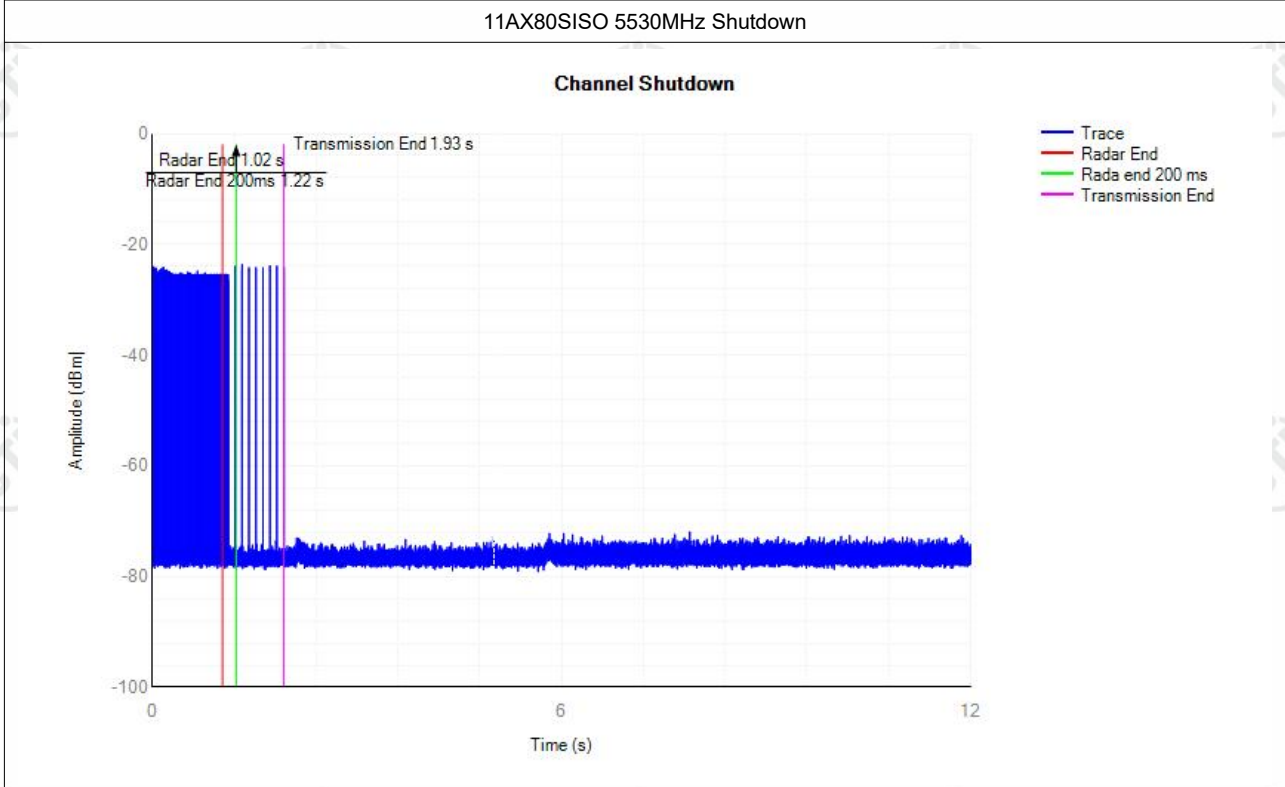

Appendix: 5G Wi-Fi DFS

Contents

Calibration.....	3
Non-Occupancy.....	18
Shutdown Time.....	22

Calibration

Mode	Frequency (MHz)	Type	Result	Verdict
a	5260	DFS_FCC_T0	See test Graph	Pass
a	5260	DFS_FCC_T1	See test Graph	Pass
a	5260	DFS_FCC_T2	See test Graph	Pass
a	5260	DFS_FCC_T3	See test Graph	Pass
a	5260	DFS_FCC_T4	See test Graph	Pass
a	5260	DFS_FCC_T5	See test Graph	Pass
a	5260	DFS_FCC_T6	See test Graph	Pass
a	5500	DFS_FCC_T0	See test Graph	Pass
a	5500	DFS_FCC_T1	See test Graph	Pass
a	5500	DFS_FCC_T2	See test Graph	Pass
a	5500	DFS_FCC_T3	See test Graph	Pass
a	5500	DFS_FCC_T4	See test Graph	Pass
a	5500	DFS_FCC_T5	See test Graph	Pass
a	5500	DFS_FCC_T6	See test Graph	Pass
11AX80SISO	5290	DFS_FCC_T0	See test Graph	Pass
11AX80SISO	5290	DFS_FCC_T1	See test Graph	Pass
11AX80SISO	5290	DFS_FCC_T2	See test Graph	Pass
11AX80SISO	5290	DFS_FCC_T3	See test Graph	Pass
11AX80SISO	5290	DFS_FCC_T4	See test Graph	Pass
11AX80SISO	5290	DFS_FCC_T5	See test Graph	Pass
11AX80SISO	5290	DFS_FCC_T6	See test Graph	Pass
11AX80SISO	5530	DFS_FCC_T0	See test Graph	Pass
11AX80SISO	5530	DFS_FCC_T1	See test Graph	Pass
11AX80SISO	5530	DFS_FCC_T2	See test Graph	Pass
11AX80SISO	5530	DFS_FCC_T3	See test Graph	Pass
11AX80SISO	5530	DFS_FCC_T4	See test Graph	Pass
11AX80SISO	5530	DFS_FCC_T5	See test Graph	Pass
11AX80SISO	5530	DFS_FCC_T6	See test Graph	Pass

Non-Occupancy

Mode	Frequency (MHz)	Result	Verdict
a	5260	See test Graph	Pass
a	5500	See test Graph	Pass
11AX80SISO	5290	See test Graph	Pass
11AX80SISO	5530	See test Graph	Pass

Shutdown Time

Mode	Frequency (MHz)	Channel Move Time (s)	Limit Channel Move Time (s)	Close Transmission Time (s)	Limit Close Transmission Time (s)	Close Transmission Time after 200ms(s)	Limit Close Transmission Time after 200ms (s)	Verdict
a	5260	0.8185	10	0.028	0.26	0.0052	0.06	Pass
a	5500	0.9289	10	0.0688	0.26	0.0084	0.06	Pass
11AX80SISO	5290	0.8081	10	0.0252	0.26	0.0048	0.06	Pass
11AX80SISO	5530	0.9009	10	0.0436	0.26	0.0056	0.06	Pass