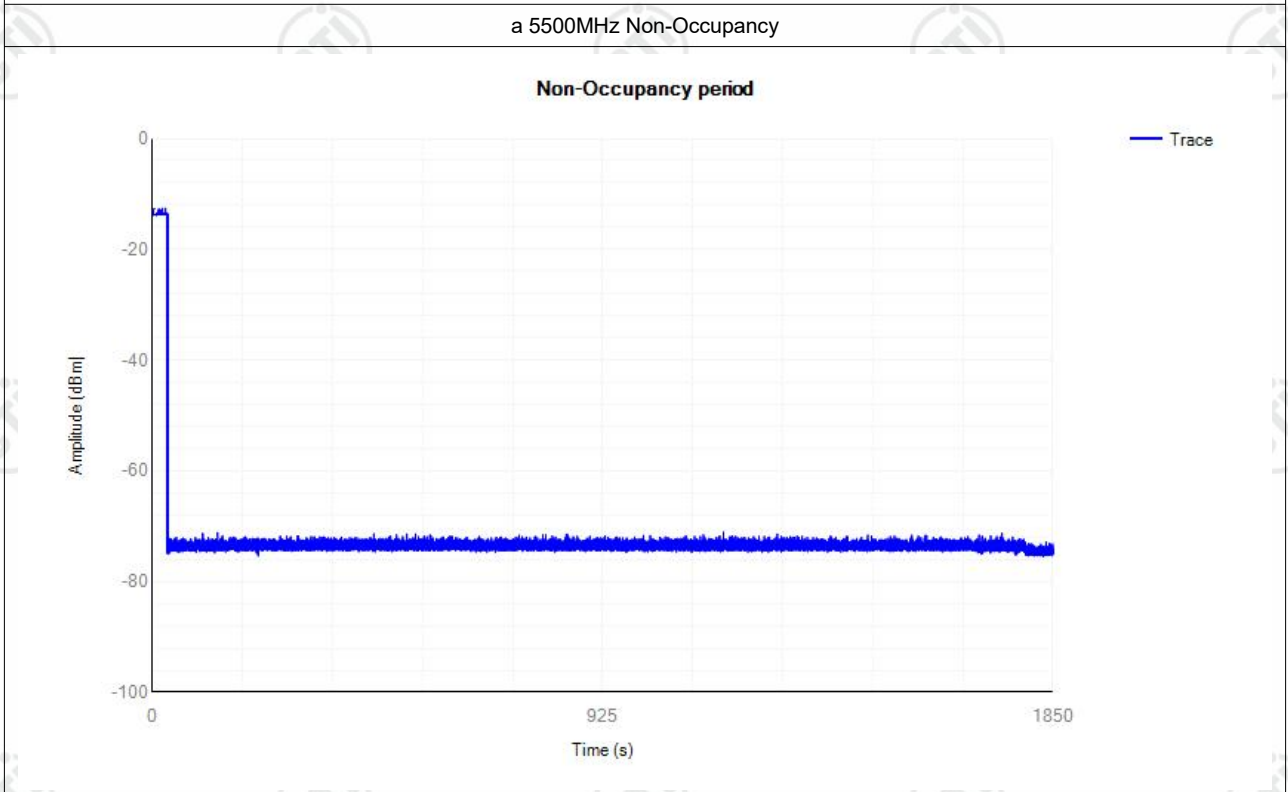

Appendix: 5G Wi-Fi DFS

Contents

Calibration.....	3
Non-Occupancy.....	18
Shutdown Time.....	22

Calibration

Mode	Frequency (MHz)	Type	Result	Verdict
a	5260	DFS_FCC_T0	See test Graph	Pass
a	5260	DFS_FCC_T1	See test Graph	Pass
a	5260	DFS_FCC_T2	See test Graph	Pass
a	5260	DFS_FCC_T3	See test Graph	Pass
a	5260	DFS_FCC_T4	See test Graph	Pass
a	5260	DFS_FCC_T5	See test Graph	Pass
a	5260	DFS_FCC_T6	See test Graph	Pass
a	5500	DFS_FCC_T0	See test Graph	Pass
a	5500	DFS_FCC_T1	See test Graph	Pass
a	5500	DFS_FCC_T2	See test Graph	Pass
a	5500	DFS_FCC_T3	See test Graph	Pass
a	5500	DFS_FCC_T4	See test Graph	Pass
a	5500	DFS_FCC_T5	See test Graph	Pass
a	5500	DFS_FCC_T6	See test Graph	Pass
11AX80SISO	5290	DFS_FCC_T0	See test Graph	Pass
11AX80SISO	5290	DFS_FCC_T1	See test Graph	Pass
11AX80SISO	5290	DFS_FCC_T2	See test Graph	Pass
11AX80SISO	5290	DFS_FCC_T3	See test Graph	Pass
11AX80SISO	5290	DFS_FCC_T4	See test Graph	Pass
11AX80SISO	5290	DFS_FCC_T5	See test Graph	Pass
11AX80SISO	5290	DFS_FCC_T6	See test Graph	Pass
11AX80SISO	5530	DFS_FCC_T0	See test Graph	Pass
11AX80SISO	5530	DFS_FCC_T1	See test Graph	Pass
11AX80SISO	5530	DFS_FCC_T2	See test Graph	Pass
11AX80SISO	5530	DFS_FCC_T3	See test Graph	Pass
11AX80SISO	5530	DFS_FCC_T4	See test Graph	Pass
11AX80SISO	5530	DFS_FCC_T5	See test Graph	Pass
11AX80SISO	5530	DFS_FCC_T6	See test Graph	Pass

Non-Occupancy

Mode	Frequency (MHz)	Result	Verdict
a	5260	See test Graph	Pass
a	5500	See test Graph	Pass
11AX80SISO	5290	See test Graph	Pass
11AX80SISO	5530	See test Graph	Pass

Shutdown Time

Mode	Frequency (MHz)	Channel Move Time (s)	Limit Channel Move Time (s)	Close Transmission Time (s)	Limit Close Transmission Time (s)	Close Transmission Time after 200ms(s)	Limit Close Transmission Time after 200ms (s)	Verdict
a	5260	0.8185	10	0.028	0.26	0.0052	0.06	Pass
a	5500	0.9289	10	0.0688	0.26	0.0084	0.06	Pass
11AX80SISO	5290	0.8081	10	0.0252	0.26	0.0048	0.06	Pass
11AX80SISO	5530	0.9009	10	0.0436	0.26	0.0056	0.06	Pass