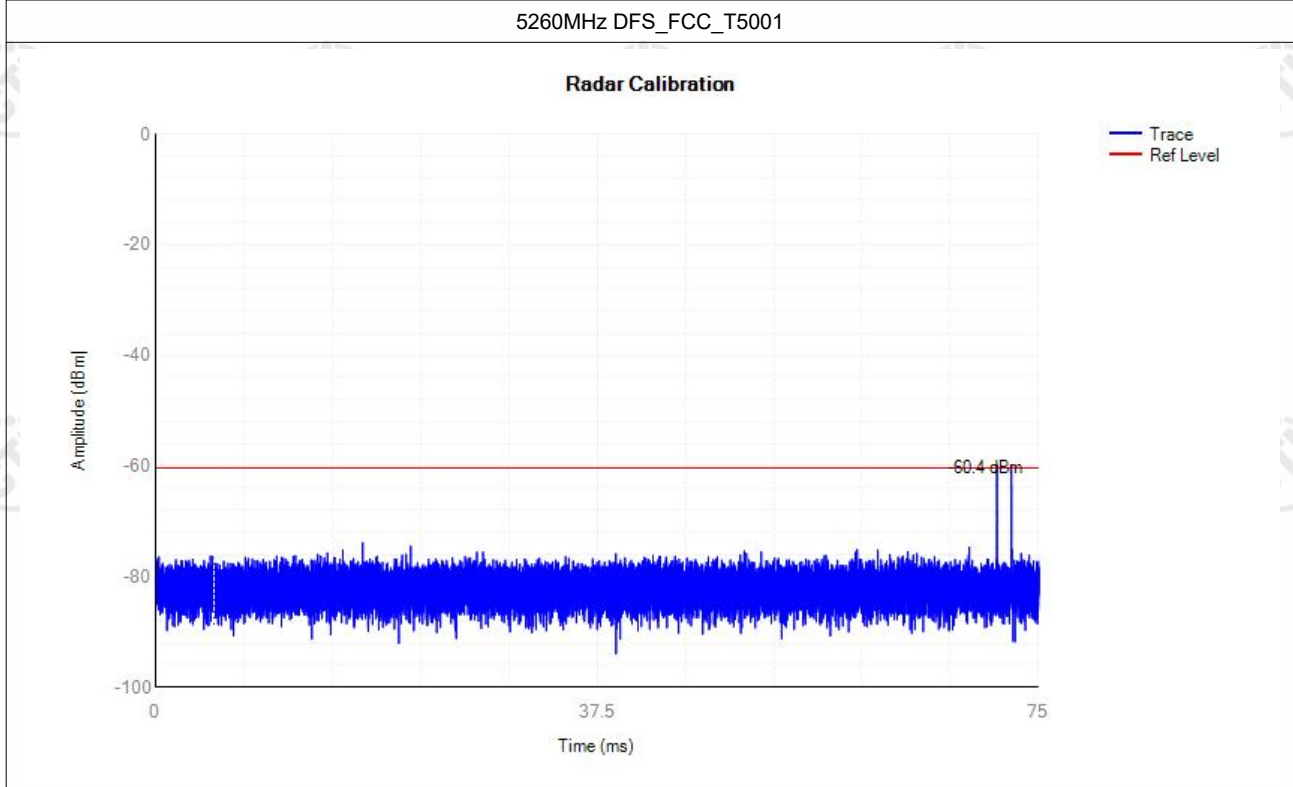

Appendix: 5G Wi-Fi DFS

Contents

Calibration.....	3
Non-Occupancy.....	18
Shutdown Time.....	22

Calibration

Mode	Frequency (MHz)	Type	Result	Verdict
a	5260	DFS_FCC_T0	See test Graph	Pass
a	5260	DFS_FCC_T1	See test Graph	Pass
a	5260	DFS_FCC_T2	See test Graph	Pass
a	5260	DFS_FCC_T3	See test Graph	Pass
a	5260	DFS_FCC_T4	See test Graph	Pass
a	5260	DFS_FCC_T5	See test Graph	Pass
a	5260	DFS_FCC_T6	See test Graph	Pass
a	5500	DFS_FCC_T0	See test Graph	Pass
a	5500	DFS_FCC_T1	See test Graph	Pass
a	5500	DFS_FCC_T2	See test Graph	Pass
a	5500	DFS_FCC_T3	See test Graph	Pass
a	5500	DFS_FCC_T4	See test Graph	Pass
a	5500	DFS_FCC_T5	See test Graph	Pass
a	5500	DFS_FCC_T6	See test Graph	Pass
11AX80SISO	5290	DFS_FCC_T0	See test Graph	Pass
11AX80SISO	5290	DFS_FCC_T1	See test Graph	Pass
11AX80SISO	5290	DFS_FCC_T2	See test Graph	Pass
11AX80SISO	5290	DFS_FCC_T3	See test Graph	Pass
11AX80SISO	5290	DFS_FCC_T4	See test Graph	Pass
11AX80SISO	5290	DFS_FCC_T5	See test Graph	Pass
11AX80SISO	5290	DFS_FCC_T6	See test Graph	Pass
11AX80SISO	5530	DFS_FCC_T0	See test Graph	Pass
11AX80SISO	5530	DFS_FCC_T1	See test Graph	Pass
11AX80SISO	5530	DFS_FCC_T2	See test Graph	Pass
11AX80SISO	5530	DFS_FCC_T3	See test Graph	Pass
11AX80SISO	5530	DFS_FCC_T4	See test Graph	Pass
11AX80SISO	5530	DFS_FCC_T5	See test Graph	Pass
11AX80SISO	5530	DFS_FCC_T6	See test Graph	Pass

Non-Occupancy

Mode	Frequency (MHz)	Result	Verdict
a	5260	See test Graph	Pass
a	5500	See test Graph	Pass
11AX80SISO	5290	See test Graph	Pass
11AX80SISO	5530	See test Graph	Pass

Shutdown Time

Mode	Frequency (MHz)	Channel Move Time (s)	Limit Channel Move Time (s)	Close Transmission Time (s)	Limit Close Transmission Time (s)	Close Transmission Time after 200ms(s)	Limit Close Transmission Time after 200ms (s)	Verdict
a	5260	0.8185	10	0.028	0.26	0.0052	0.06	Pass
a	5500	0.9289	10	0.0688	0.26	0.0084	0.06	Pass
11AX80SISO	5290	0.8081	10	0.0252	0.26	0.0048	0.06	Pass
11AX80SISO	5530	0.9009	10	0.0436	0.26	0.0056	0.06	Pass