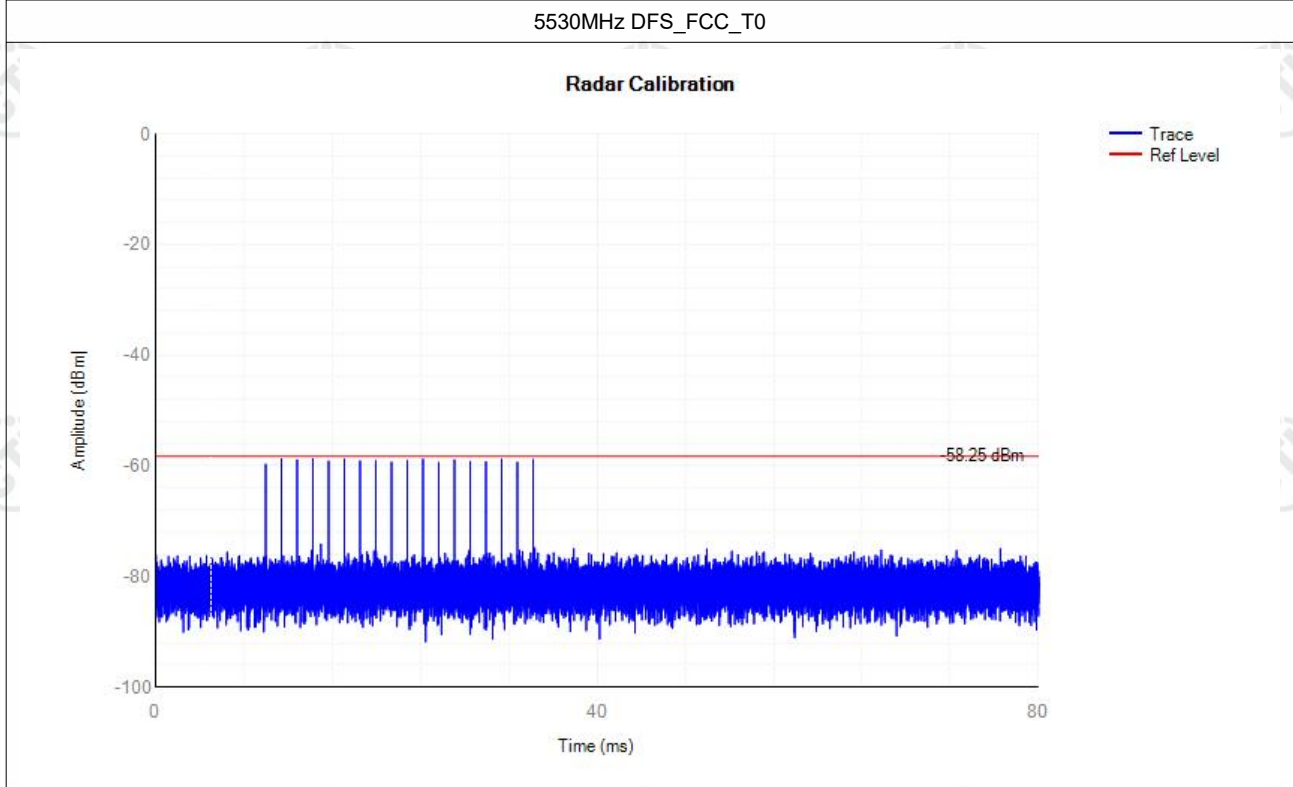

Appendix: 5G Wi-Fi DFS

Contents

Calibration.....	3
Non-Occupancy.....	18
Shutdown Time.....	22

Calibration

Mode	Frequency (MHz)	Type	Result	Verdict
a	5260	DFS_FCC_T0	See test Graph	Pass
a	5260	DFS_FCC_T1	See test Graph	Pass
a	5260	DFS_FCC_T2	See test Graph	Pass
a	5260	DFS_FCC_T3	See test Graph	Pass
a	5260	DFS_FCC_T4	See test Graph	Pass
a	5260	DFS_FCC_T5	See test Graph	Pass
a	5260	DFS_FCC_T6	See test Graph	Pass
a	5500	DFS_FCC_T0	See test Graph	Pass
a	5500	DFS_FCC_T1	See test Graph	Pass
a	5500	DFS_FCC_T2	See test Graph	Pass
a	5500	DFS_FCC_T3	See test Graph	Pass
a	5500	DFS_FCC_T4	See test Graph	Pass
a	5500	DFS_FCC_T5	See test Graph	Pass
a	5500	DFS_FCC_T6	See test Graph	Pass
11AX80SISO	5290	DFS_FCC_T0	See test Graph	Pass
11AX80SISO	5290	DFS_FCC_T1	See test Graph	Pass
11AX80SISO	5290	DFS_FCC_T2	See test Graph	Pass
11AX80SISO	5290	DFS_FCC_T3	See test Graph	Pass
11AX80SISO	5290	DFS_FCC_T4	See test Graph	Pass
11AX80SISO	5290	DFS_FCC_T5	See test Graph	Pass
11AX80SISO	5290	DFS_FCC_T6	See test Graph	Pass
11AX80SISO	5530	DFS_FCC_T0	See test Graph	Pass
11AX80SISO	5530	DFS_FCC_T1	See test Graph	Pass
11AX80SISO	5530	DFS_FCC_T2	See test Graph	Pass
11AX80SISO	5530	DFS_FCC_T3	See test Graph	Pass
11AX80SISO	5530	DFS_FCC_T4	See test Graph	Pass
11AX80SISO	5530	DFS_FCC_T5	See test Graph	Pass
11AX80SISO	5530	DFS_FCC_T6	See test Graph	Pass

Non-Occupancy

Mode	Frequency (MHz)	Result	Verdict
a	5260	See test Graph	Pass
a	5500	See test Graph	Pass
11AX80SISO	5290	See test Graph	Pass
11AX80SISO	5530	See test Graph	Pass

Shutdown Time

Mode	Frequency (MHz)	Channel Move Time (s)	Limit Channel Move Time (s)	Close Transmission Time (s)	Limit Close Transmission Time (s)	Close Transmission Time after 200ms(s)	Limit Close Transmission Time after 200ms (s)	Verdict
a	5260	0.8185	10	0.028	0.26	0.0052	0.06	Pass
a	5500	0.9289	10	0.0688	0.26	0.0084	0.06	Pass
11AX80SISO	5290	0.8081	10	0.0252	0.26	0.0048	0.06	Pass
11AX80SISO	5530	0.9009	10	0.0436	0.26	0.0056	0.06	Pass