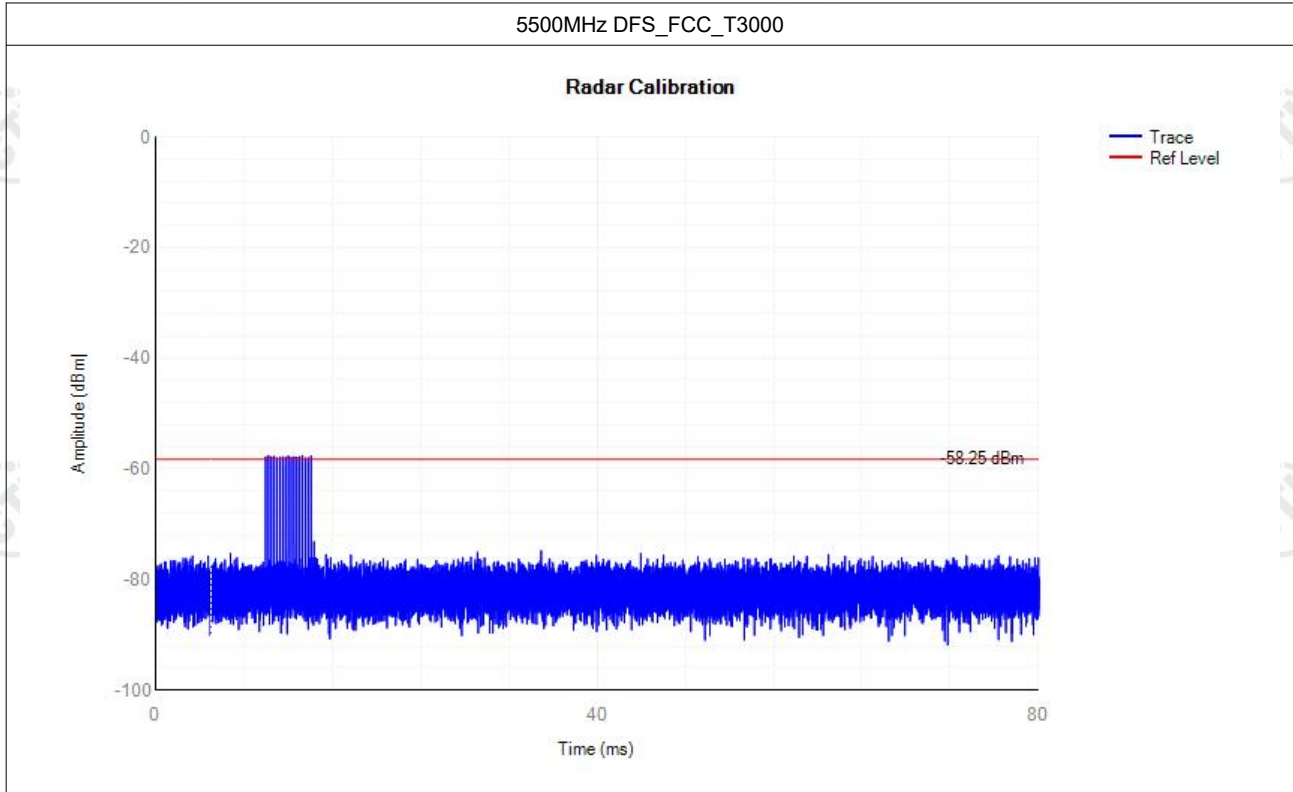

Appendix: 5G Wi-Fi DFS

Contents

Calibration.....	3
Non-Occupancy.....	18
Shutdown Time.....	22

Calibration

Mode	Frequency (MHz)	Type	Result	Verdict
a	5260	DFS_FCC_T0	See test Graph	Pass
a	5260	DFS_FCC_T1	See test Graph	Pass
a	5260	DFS_FCC_T2	See test Graph	Pass
a	5260	DFS_FCC_T3	See test Graph	Pass
a	5260	DFS_FCC_T4	See test Graph	Pass
a	5260	DFS_FCC_T5	See test Graph	Pass
a	5260	DFS_FCC_T6	See test Graph	Pass
a	5500	DFS_FCC_T0	See test Graph	Pass
a	5500	DFS_FCC_T1	See test Graph	Pass
a	5500	DFS_FCC_T2	See test Graph	Pass
a	5500	DFS_FCC_T3	See test Graph	Pass
a	5500	DFS_FCC_T4	See test Graph	Pass
a	5500	DFS_FCC_T5	See test Graph	Pass
a	5500	DFS_FCC_T6	See test Graph	Pass
11AX80SISO	5290	DFS_FCC_T0	See test Graph	Pass
11AX80SISO	5290	DFS_FCC_T1	See test Graph	Pass
11AX80SISO	5290	DFS_FCC_T2	See test Graph	Pass
11AX80SISO	5290	DFS_FCC_T3	See test Graph	Pass
11AX80SISO	5290	DFS_FCC_T4	See test Graph	Pass
11AX80SISO	5290	DFS_FCC_T5	See test Graph	Pass
11AX80SISO	5290	DFS_FCC_T6	See test Graph	Pass
11AX80SISO	5530	DFS_FCC_T0	See test Graph	Pass
11AX80SISO	5530	DFS_FCC_T1	See test Graph	Pass
11AX80SISO	5530	DFS_FCC_T2	See test Graph	Pass
11AX80SISO	5530	DFS_FCC_T3	See test Graph	Pass
11AX80SISO	5530	DFS_FCC_T4	See test Graph	Pass
11AX80SISO	5530	DFS_FCC_T5	See test Graph	Pass
11AX80SISO	5530	DFS_FCC_T6	See test Graph	Pass

Non-Occupancy

Mode	Frequency (MHz)	Result	Verdict
a	5260	See test Graph	Pass
a	5500	See test Graph	Pass
11AX80SISO	5290	See test Graph	Pass
11AX80SISO	5530	See test Graph	Pass

Shutdown Time

Mode	Frequency (MHz)	Channel Move Time (s)	Limit Channel Move Time (s)	Close Transmission Time (s)	Limit Close Transmission Time (s)	Close Transmission Time after 200ms(s)	Limit Close Transmission Time after 200ms (s)	Verdict
a	5260	0.8185	10	0.028	0.26	0.0052	0.06	Pass
a	5500	0.9289	10	0.0688	0.26	0.0084	0.06	Pass
11AX80SISO	5290	0.8081	10	0.0252	0.26	0.0048	0.06	Pass
11AX80SISO	5530	0.9009	10	0.0436	0.26	0.0056	0.06	Pass