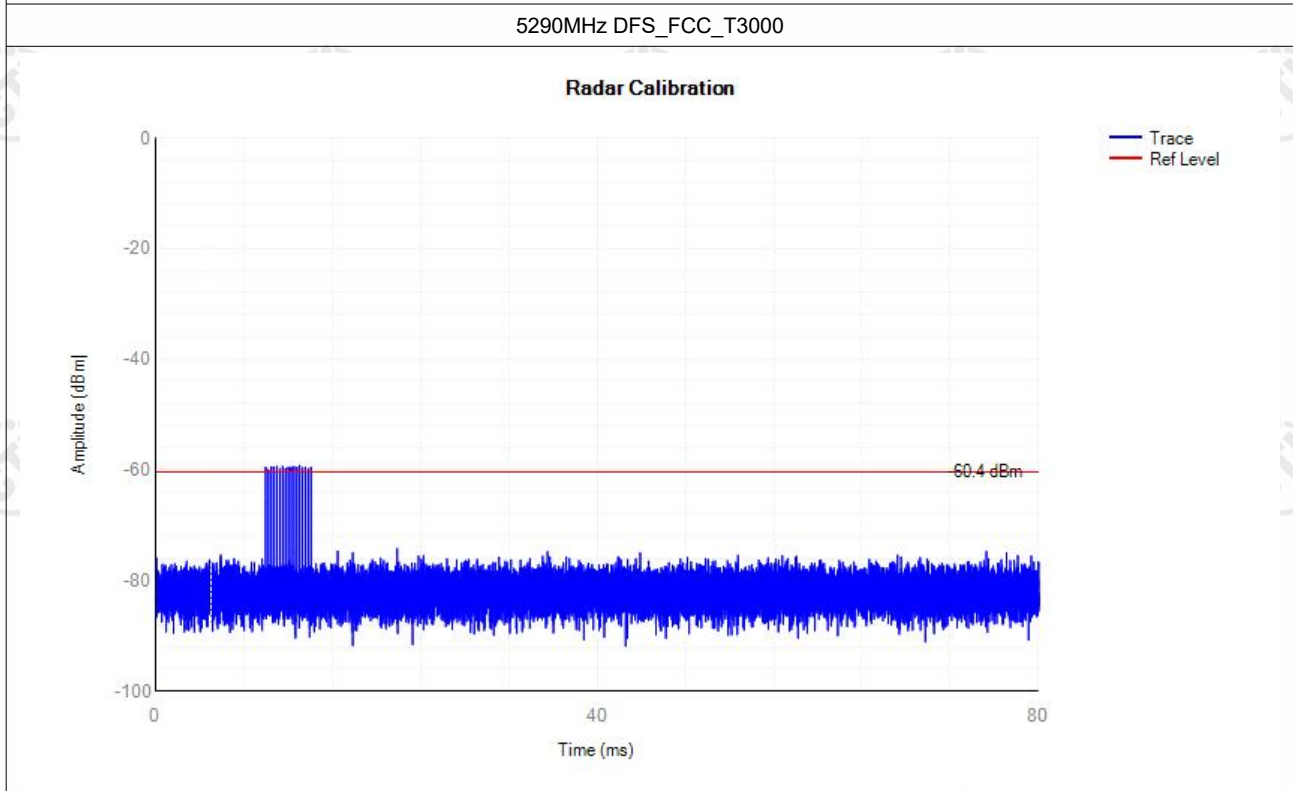

Appendix: 5G Wi-Fi DFS

Contents

Calibration.....	3
Non-Occupancy.....	18
Shutdown Time.....	22

Calibration

Mode	Frequency (MHz)	Type	Result	Verdict
a	5260	DFS_FCC_T0	See test Graph	Pass
a	5260	DFS_FCC_T1	See test Graph	Pass
a	5260	DFS_FCC_T2	See test Graph	Pass
a	5260	DFS_FCC_T3	See test Graph	Pass
a	5260	DFS_FCC_T4	See test Graph	Pass
a	5260	DFS_FCC_T5	See test Graph	Pass
a	5260	DFS_FCC_T6	See test Graph	Pass
a	5500	DFS_FCC_T0	See test Graph	Pass
a	5500	DFS_FCC_T1	See test Graph	Pass
a	5500	DFS_FCC_T2	See test Graph	Pass
a	5500	DFS_FCC_T3	See test Graph	Pass
a	5500	DFS_FCC_T4	See test Graph	Pass
a	5500	DFS_FCC_T5	See test Graph	Pass
a	5500	DFS_FCC_T6	See test Graph	Pass
11AX80SISO	5290	DFS_FCC_T0	See test Graph	Pass
11AX80SISO	5290	DFS_FCC_T1	See test Graph	Pass
11AX80SISO	5290	DFS_FCC_T2	See test Graph	Pass
11AX80SISO	5290	DFS_FCC_T3	See test Graph	Pass
11AX80SISO	5290	DFS_FCC_T4	See test Graph	Pass
11AX80SISO	5290	DFS_FCC_T5	See test Graph	Pass
11AX80SISO	5290	DFS_FCC_T6	See test Graph	Pass
11AX80SISO	5530	DFS_FCC_T0	See test Graph	Pass
11AX80SISO	5530	DFS_FCC_T1	See test Graph	Pass
11AX80SISO	5530	DFS_FCC_T2	See test Graph	Pass
11AX80SISO	5530	DFS_FCC_T3	See test Graph	Pass
11AX80SISO	5530	DFS_FCC_T4	See test Graph	Pass
11AX80SISO	5530	DFS_FCC_T5	See test Graph	Pass
11AX80SISO	5530	DFS_FCC_T6	See test Graph	Pass

Non-Occupancy

Mode	Frequency (MHz)	Result	Verdict
a	5260	See test Graph	Pass
a	5500	See test Graph	Pass
11AX80SISO	5290	See test Graph	Pass
11AX80SISO	5530	See test Graph	Pass

Shutdown Time

Mode	Frequency (MHz)	Channel Move Time (s)	Limit Channel Move Time (s)	Close Transmission Time (s)	Limit Close Transmission Time (s)	Close Transmission Time after 200ms(s)	Limit Close Transmission Time after 200ms (s)	Verdict
a	5260	0.8185	10	0.028	0.26	0.0052	0.06	Pass
a	5500	0.9289	10	0.0688	0.26	0.0084	0.06	Pass
11AX80SISO	5290	0.8081	10	0.0252	0.26	0.0048	0.06	Pass
11AX80SISO	5530	0.9009	10	0.0436	0.26	0.0056	0.06	Pass