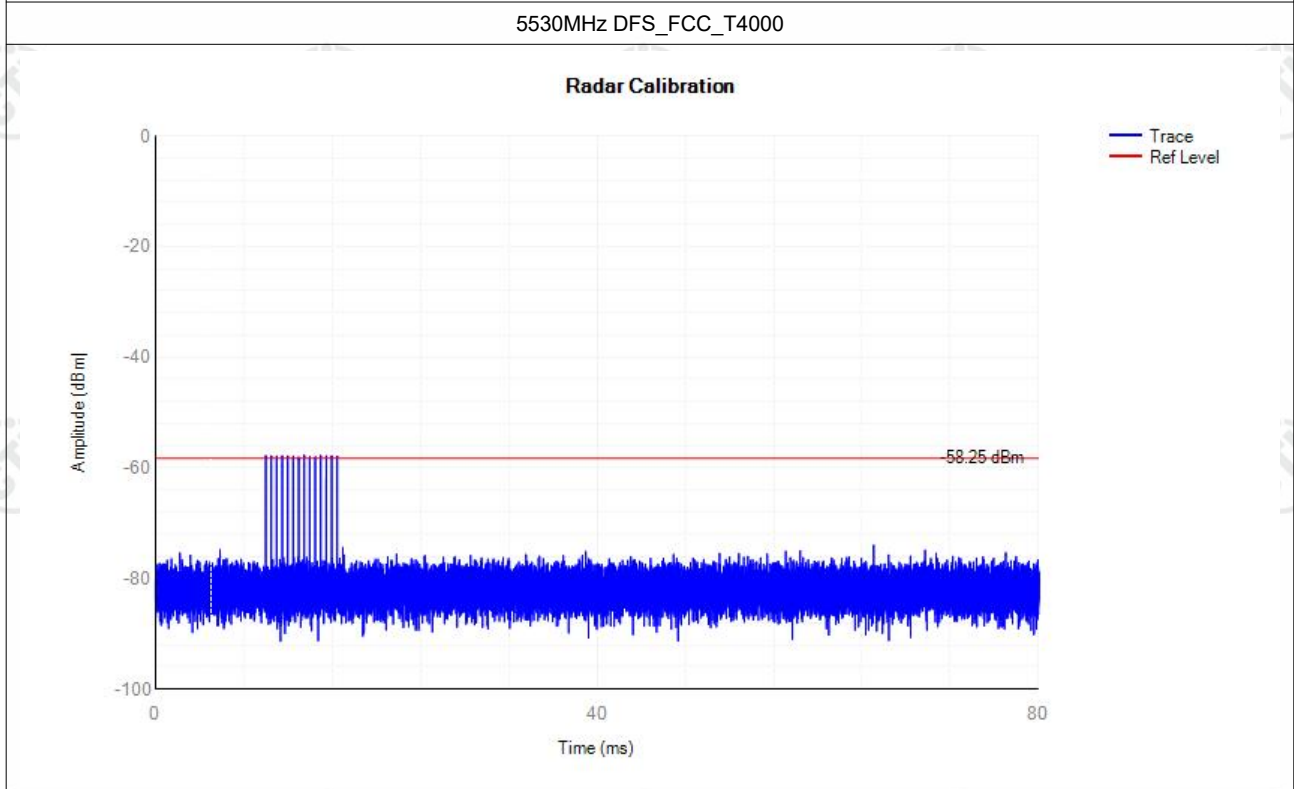

Appendix: 5G Wi-Fi DFS

Contents

Calibration.....	3
Non-Occupancy.....	18
Shutdown Time.....	22

Calibration

Mode	Frequency (MHz)	Type	Result	Verdict
a	5260	DFS_FCC_T0	See test Graph	Pass
a	5260	DFS_FCC_T1	See test Graph	Pass
a	5260	DFS_FCC_T2	See test Graph	Pass
a	5260	DFS_FCC_T3	See test Graph	Pass
a	5260	DFS_FCC_T4	See test Graph	Pass
a	5260	DFS_FCC_T5	See test Graph	Pass
a	5260	DFS_FCC_T6	See test Graph	Pass
a	5500	DFS_FCC_T0	See test Graph	Pass
a	5500	DFS_FCC_T1	See test Graph	Pass
a	5500	DFS_FCC_T2	See test Graph	Pass
a	5500	DFS_FCC_T3	See test Graph	Pass
a	5500	DFS_FCC_T4	See test Graph	Pass
a	5500	DFS_FCC_T5	See test Graph	Pass
a	5500	DFS_FCC_T6	See test Graph	Pass
11AX80SISO	5290	DFS_FCC_T0	See test Graph	Pass
11AX80SISO	5290	DFS_FCC_T1	See test Graph	Pass
11AX80SISO	5290	DFS_FCC_T2	See test Graph	Pass
11AX80SISO	5290	DFS_FCC_T3	See test Graph	Pass
11AX80SISO	5290	DFS_FCC_T4	See test Graph	Pass
11AX80SISO	5290	DFS_FCC_T5	See test Graph	Pass
11AX80SISO	5290	DFS_FCC_T6	See test Graph	Pass
11AX80SISO	5530	DFS_FCC_T0	See test Graph	Pass
11AX80SISO	5530	DFS_FCC_T1	See test Graph	Pass
11AX80SISO	5530	DFS_FCC_T2	See test Graph	Pass
11AX80SISO	5530	DFS_FCC_T3	See test Graph	Pass
11AX80SISO	5530	DFS_FCC_T4	See test Graph	Pass
11AX80SISO	5530	DFS_FCC_T5	See test Graph	Pass
11AX80SISO	5530	DFS_FCC_T6	See test Graph	Pass

Non-Occupancy

Mode	Frequency (MHz)	Result	Verdict
a	5260	See test Graph	Pass
a	5500	See test Graph	Pass
11AX80SISO	5290	See test Graph	Pass
11AX80SISO	5530	See test Graph	Pass

Shutdown Time

Mode	Frequency (MHz)	Channel Move Time (s)	Limit Channel Move Time (s)	Close Transmission Time (s)	Limit Close Transmission Time (s)	Close Transmission Time after 200ms(s)	Limit Close Transmission Time after 200ms (s)	Verdict
a	5260	0.8185	10	0.028	0.26	0.0052	0.06	Pass
a	5500	0.9289	10	0.0688	0.26	0.0084	0.06	Pass
11AX80SISO	5290	0.8081	10	0.0252	0.26	0.0048	0.06	Pass
11AX80SISO	5530	0.9009	10	0.0436	0.26	0.0056	0.06	Pass