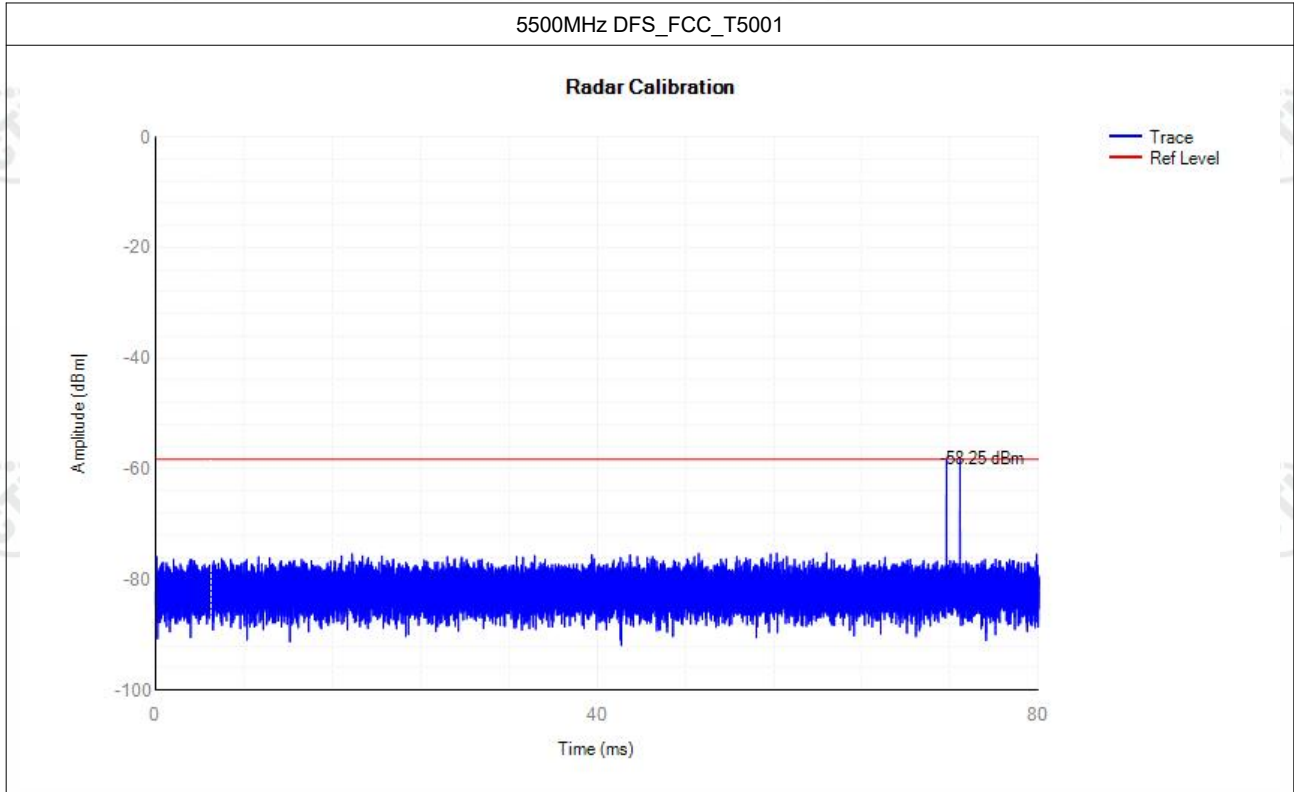

Appendix: 5G Wi-Fi DFS

Contents

Calibration.....	3
Non-Occupancy.....	18
Shutdown Time.....	22

Calibration

Mode	Frequency (MHz)	Type	Result	Verdict
a	5260	DFS_FCC_T0	See test Graph	Pass
a	5260	DFS_FCC_T1	See test Graph	Pass
a	5260	DFS_FCC_T2	See test Graph	Pass
a	5260	DFS_FCC_T3	See test Graph	Pass
a	5260	DFS_FCC_T4	See test Graph	Pass
a	5260	DFS_FCC_T5	See test Graph	Pass
a	5260	DFS_FCC_T6	See test Graph	Pass
a	5500	DFS_FCC_T0	See test Graph	Pass
a	5500	DFS_FCC_T1	See test Graph	Pass
a	5500	DFS_FCC_T2	See test Graph	Pass
a	5500	DFS_FCC_T3	See test Graph	Pass
a	5500	DFS_FCC_T4	See test Graph	Pass
a	5500	DFS_FCC_T5	See test Graph	Pass
a	5500	DFS_FCC_T6	See test Graph	Pass
11AX80SISO	5290	DFS_FCC_T0	See test Graph	Pass
11AX80SISO	5290	DFS_FCC_T1	See test Graph	Pass
11AX80SISO	5290	DFS_FCC_T2	See test Graph	Pass
11AX80SISO	5290	DFS_FCC_T3	See test Graph	Pass
11AX80SISO	5290	DFS_FCC_T4	See test Graph	Pass
11AX80SISO	5290	DFS_FCC_T5	See test Graph	Pass
11AX80SISO	5290	DFS_FCC_T6	See test Graph	Pass
11AX80SISO	5530	DFS_FCC_T0	See test Graph	Pass
11AX80SISO	5530	DFS_FCC_T1	See test Graph	Pass
11AX80SISO	5530	DFS_FCC_T2	See test Graph	Pass
11AX80SISO	5530	DFS_FCC_T3	See test Graph	Pass
11AX80SISO	5530	DFS_FCC_T4	See test Graph	Pass
11AX80SISO	5530	DFS_FCC_T5	See test Graph	Pass
11AX80SISO	5530	DFS_FCC_T6	See test Graph	Pass

Non-Occupancy

Mode	Frequency (MHz)	Result	Verdict
a	5260	See test Graph	Pass
a	5500	See test Graph	Pass
11AX80SISO	5290	See test Graph	Pass
11AX80SISO	5530	See test Graph	Pass

Shutdown Time

Mode	Frequency (MHz)	Channel Move Time (s)	Limit Channel Move Time (s)	Close Transmission Time (s)	Limit Close Transmission Time (s)	Close Transmission Time after 200ms(s)	Limit Close Transmission Time after 200ms (s)	Verdict
a	5260	0.8185	10	0.028	0.26	0.0052	0.06	Pass
a	5500	0.9289	10	0.0688	0.26	0.0084	0.06	Pass
11AX80SISO	5290	0.8081	10	0.0252	0.26	0.0048	0.06	Pass
11AX80SISO	5530	0.9009	10	0.0436	0.26	0.0056	0.06	Pass