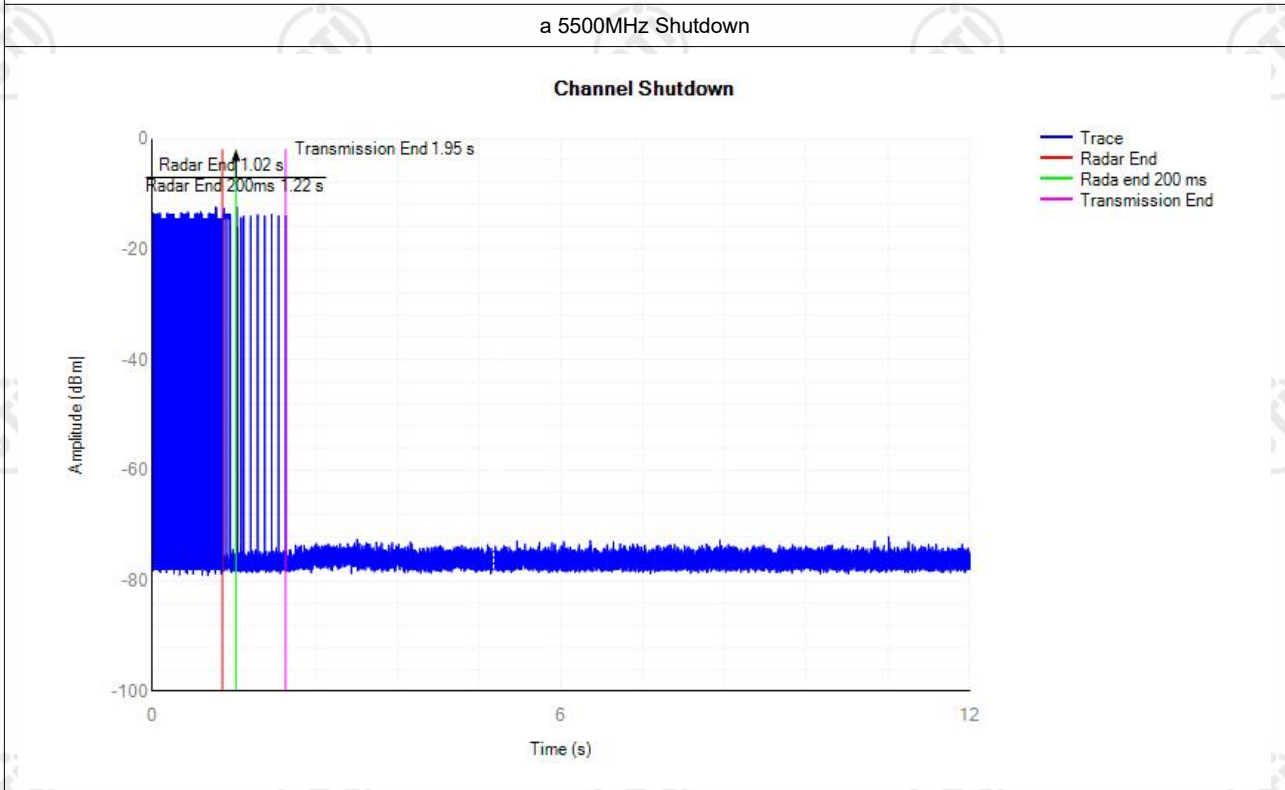

Appendix: 5G Wi-Fi DFS

Contents

Calibration.....	3
Non-Occupancy.....	18
Shutdown Time.....	22

Calibration

Mode	Frequency (MHz)	Type	Result	Verdict
a	5260	DFS_FCC_T0	See test Graph	Pass
a	5260	DFS_FCC_T1	See test Graph	Pass
a	5260	DFS_FCC_T2	See test Graph	Pass
a	5260	DFS_FCC_T3	See test Graph	Pass
a	5260	DFS_FCC_T4	See test Graph	Pass
a	5260	DFS_FCC_T5	See test Graph	Pass
a	5260	DFS_FCC_T6	See test Graph	Pass
a	5500	DFS_FCC_T0	See test Graph	Pass
a	5500	DFS_FCC_T1	See test Graph	Pass
a	5500	DFS_FCC_T2	See test Graph	Pass
a	5500	DFS_FCC_T3	See test Graph	Pass
a	5500	DFS_FCC_T4	See test Graph	Pass
a	5500	DFS_FCC_T5	See test Graph	Pass
a	5500	DFS_FCC_T6	See test Graph	Pass
11AX80SISO	5290	DFS_FCC_T0	See test Graph	Pass
11AX80SISO	5290	DFS_FCC_T1	See test Graph	Pass
11AX80SISO	5290	DFS_FCC_T2	See test Graph	Pass
11AX80SISO	5290	DFS_FCC_T3	See test Graph	Pass
11AX80SISO	5290	DFS_FCC_T4	See test Graph	Pass
11AX80SISO	5290	DFS_FCC_T5	See test Graph	Pass
11AX80SISO	5290	DFS_FCC_T6	See test Graph	Pass
11AX80SISO	5530	DFS_FCC_T0	See test Graph	Pass
11AX80SISO	5530	DFS_FCC_T1	See test Graph	Pass
11AX80SISO	5530	DFS_FCC_T2	See test Graph	Pass
11AX80SISO	5530	DFS_FCC_T3	See test Graph	Pass
11AX80SISO	5530	DFS_FCC_T4	See test Graph	Pass
11AX80SISO	5530	DFS_FCC_T5	See test Graph	Pass
11AX80SISO	5530	DFS_FCC_T6	See test Graph	Pass

Non-Occupancy

Mode	Frequency (MHz)	Result	Verdict
a	5260	See test Graph	Pass
a	5500	See test Graph	Pass
11AX80SISO	5290	See test Graph	Pass
11AX80SISO	5530	See test Graph	Pass

Shutdown Time

Mode	Frequency (MHz)	Channel Move Time (s)	Limit Channel Move Time (s)	Close Transmission Time (s)	Limit Close Transmission Time (s)	Close Transmission Time after 200ms(s)	Limit Close Transmission Time after 200ms (s)	Verdict
a	5260	0.8185	10	0.028	0.26	0.0052	0.06	Pass
a	5500	0.9289	10	0.0688	0.26	0.0084	0.06	Pass
11AX80SISO	5290	0.8081	10	0.0252	0.26	0.0048	0.06	Pass
11AX80SISO	5530	0.9009	10	0.0436	0.26	0.0056	0.06	Pass