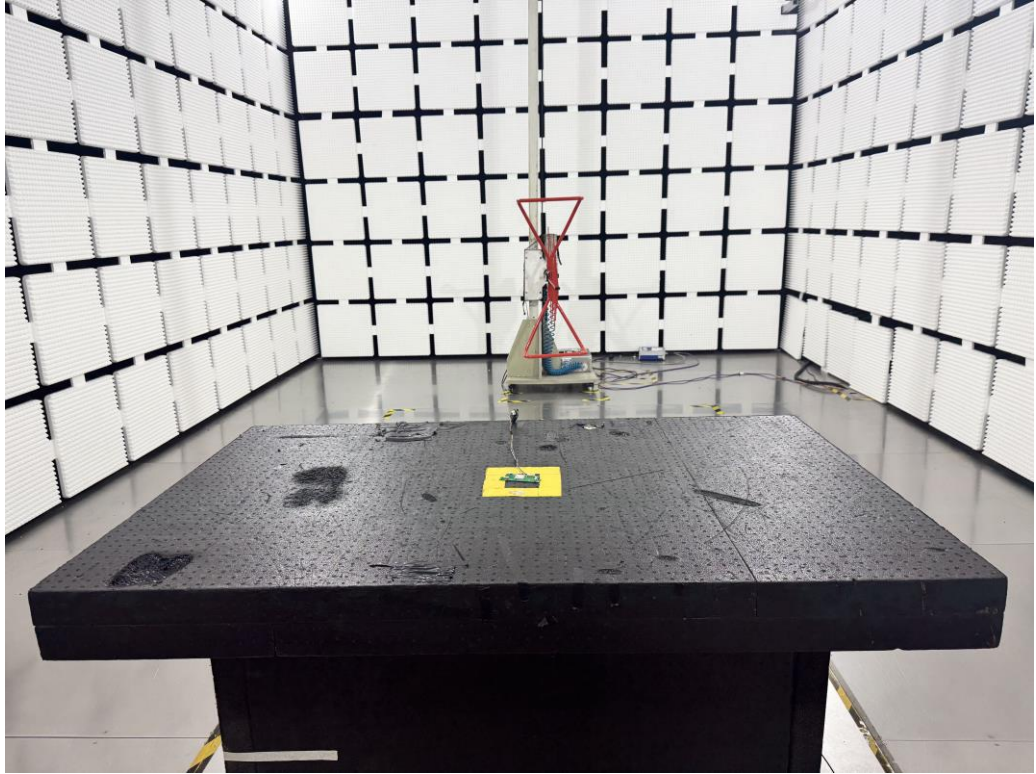

TEST SETUP PHOTOGRAPHS OF EUT

AC POWER LINE CONDUCTED EMISSION TEST

Front View

Side View

RADIATED EMISSION TEST

Below 1GHz

Above 1GHz