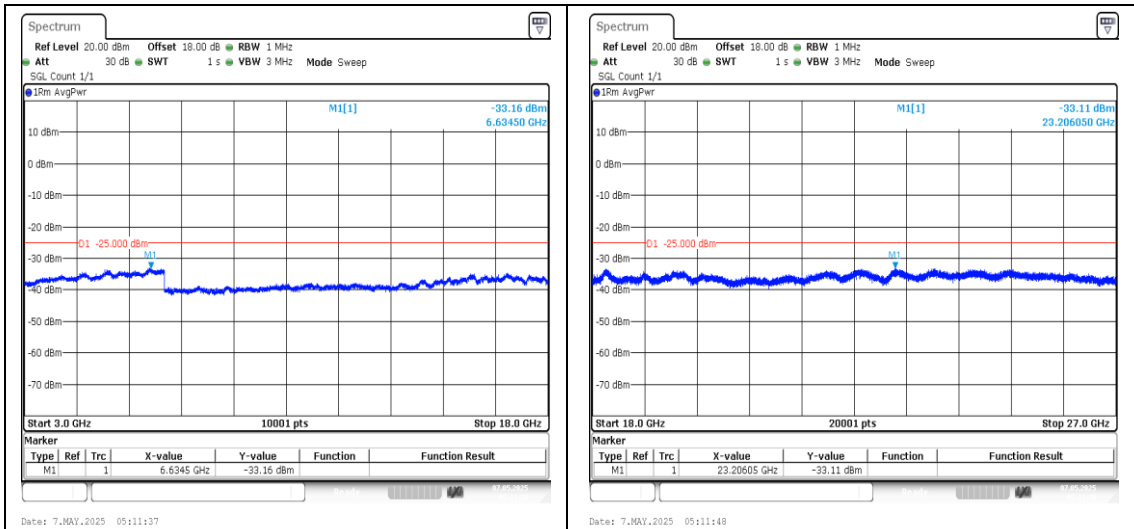

Band7-20MHz-QPSK-21100-1RB#0-3000~18000-
PASS

Band7-20MHz-QPSK-21100-1RB#0-18000~27000-
-PASS

Band7-20MHz-16QAM-21100-1RB#0-0.009~0.15
-PASS

Band7-20MHz-16QAM-21100-1RB#0-0.15~30-PA
SS