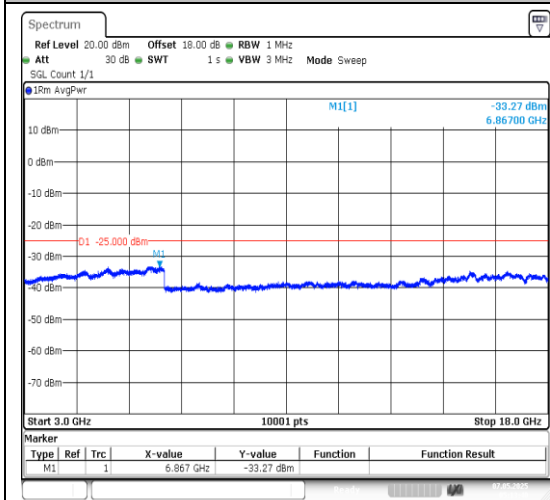

Band7-20MHz-16QAM-21100-1RB#0-0.15~30-PA
 SS

Date: 7.MAY.2025 05:13:20

Date: 7.MAY.2025 05:13:30

Band7-20MHz-QPSK-21350-1RB#0-30~1000-PA
SS

Band7-20MHz-QPSK-21350-1RB#0-1000~3000-P
ASS

Date: 7.MAY.2025 05:13:39