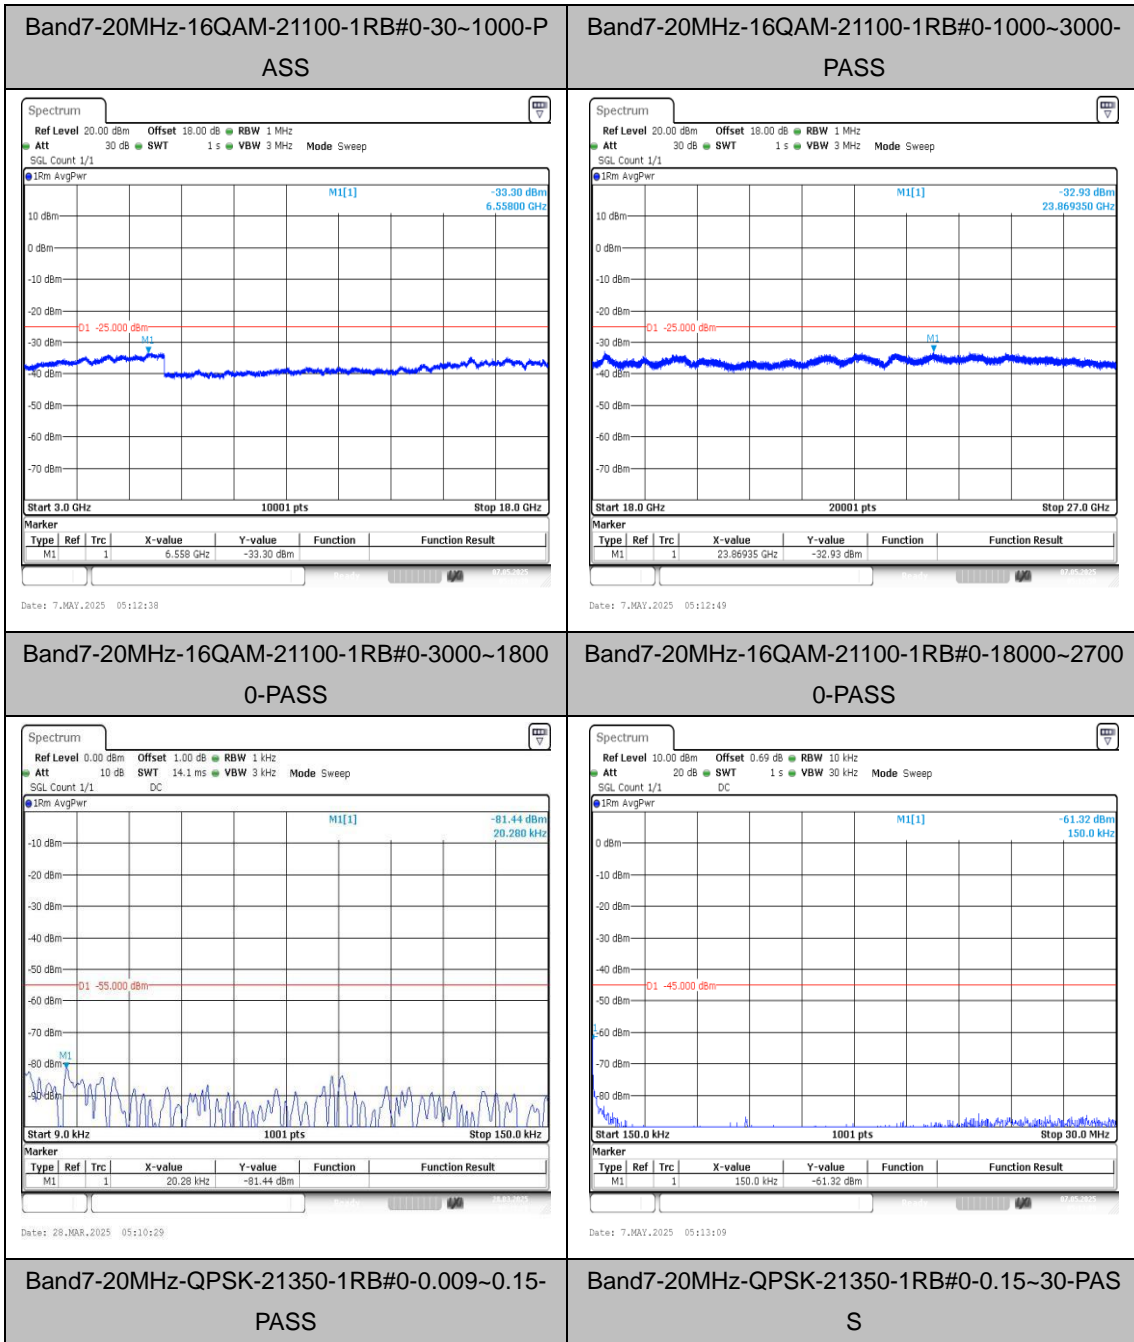

Band7-20MHz-16QAM-20850-1RB#0-1000~3000- PASS

Date: 7.MAY.2025 05:10:36

Date: 7.MAY.2025 05:10:47

Band7-20MHz-QPSK-21100-1RB#0-3000~18000-
 PASS

Band7-20MHz-QPSK-21100-1RB#0-18000~27000-
 -PASS

Band7-20MHz-16QAM-21100-1RB#0-0.009~0.15
 -PASS

Band7-20MHz-16QAM-21100-1RB#0-0.15~30-PA
 SS

Date: 7.MAY.2025 05:13:20

Date: 7.MAY.2025 05:13:30

Band7-20MHz-QPSK-21350-1RB#0-30~1000-PA
SS

Band7-20MHz-QPSK-21350-1RB#0-1000~3000-P
ASS

Date: 7.MAY.2025 05:13:39