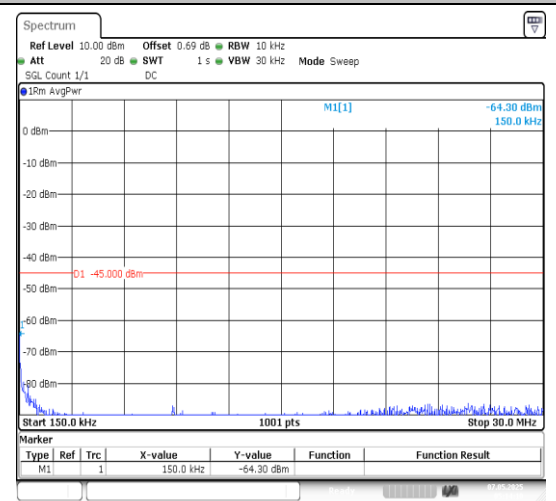

Band7-20MHz-QPSK-21350-1RB#0-18000~27000
-PASS

Date: 7.MAY.2025 05:14:10