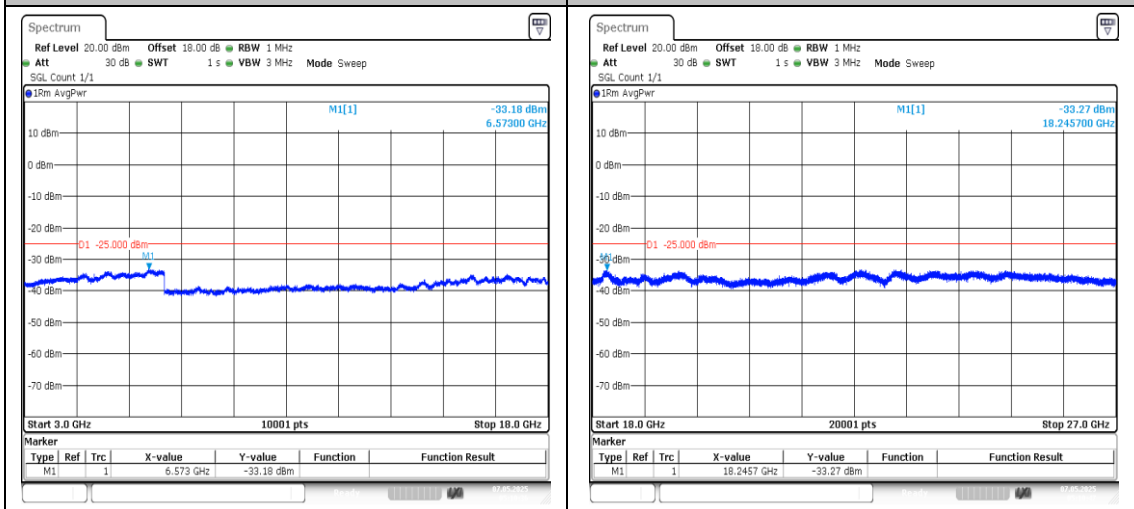

Date: 7.MAY.2025 05:10:36

Date: 7.MAY.2025 05:10:47