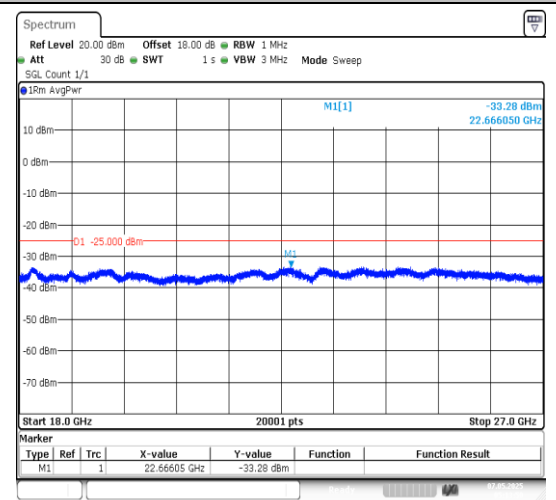

Band7-20MHz-16QAM-21100-1RB#0-0.15~30-PA
 SS

Date: 7.MAY.2025 05:13:20

Date: 7.MAY.2025 05:13:30

Band7-20MHz-QPSK-21350-1RB#0-30~1000-PA
SS

Band7-20MHz-QPSK-21350-1RB#0-1000~3000-P
ASS

Date: 7.MAY.2025 05:13:39