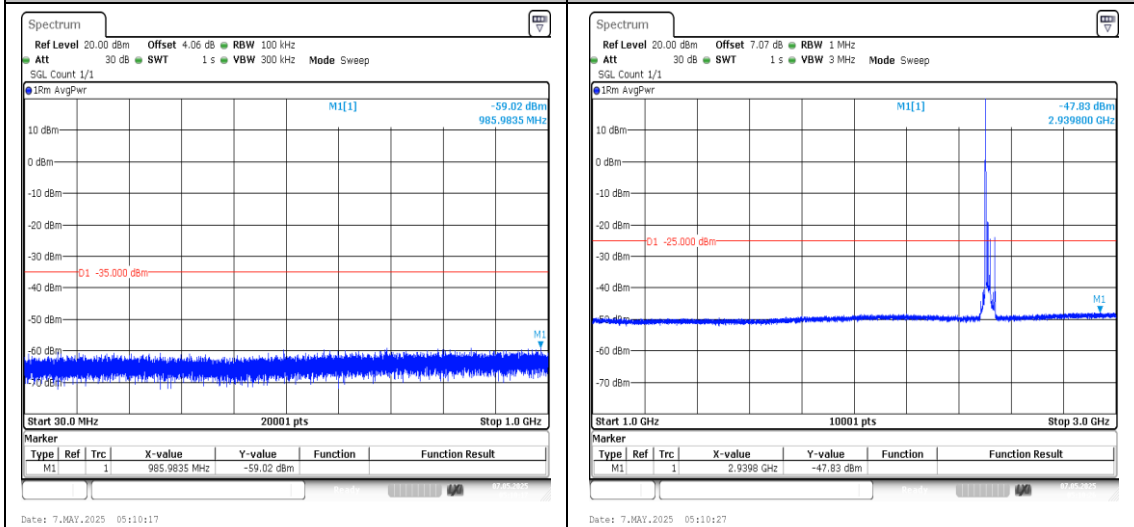

Date: 7.MAY.2025 05:09:58

Date: 7.MAY.2025 05:10:06

Band7-20MHz-16QAM-20850-1RB#0-0.009~0.15 -PASS

Band7-20MHz-16QAM-20850-1RB#0-0.15~30-PA SS

Date: 7.MAY.2025 05:10:17

Date: 7.MAY.2025 05:10:27

Band7-20MHz-16QAM-20850-1RB#0-30~1000-P ASS