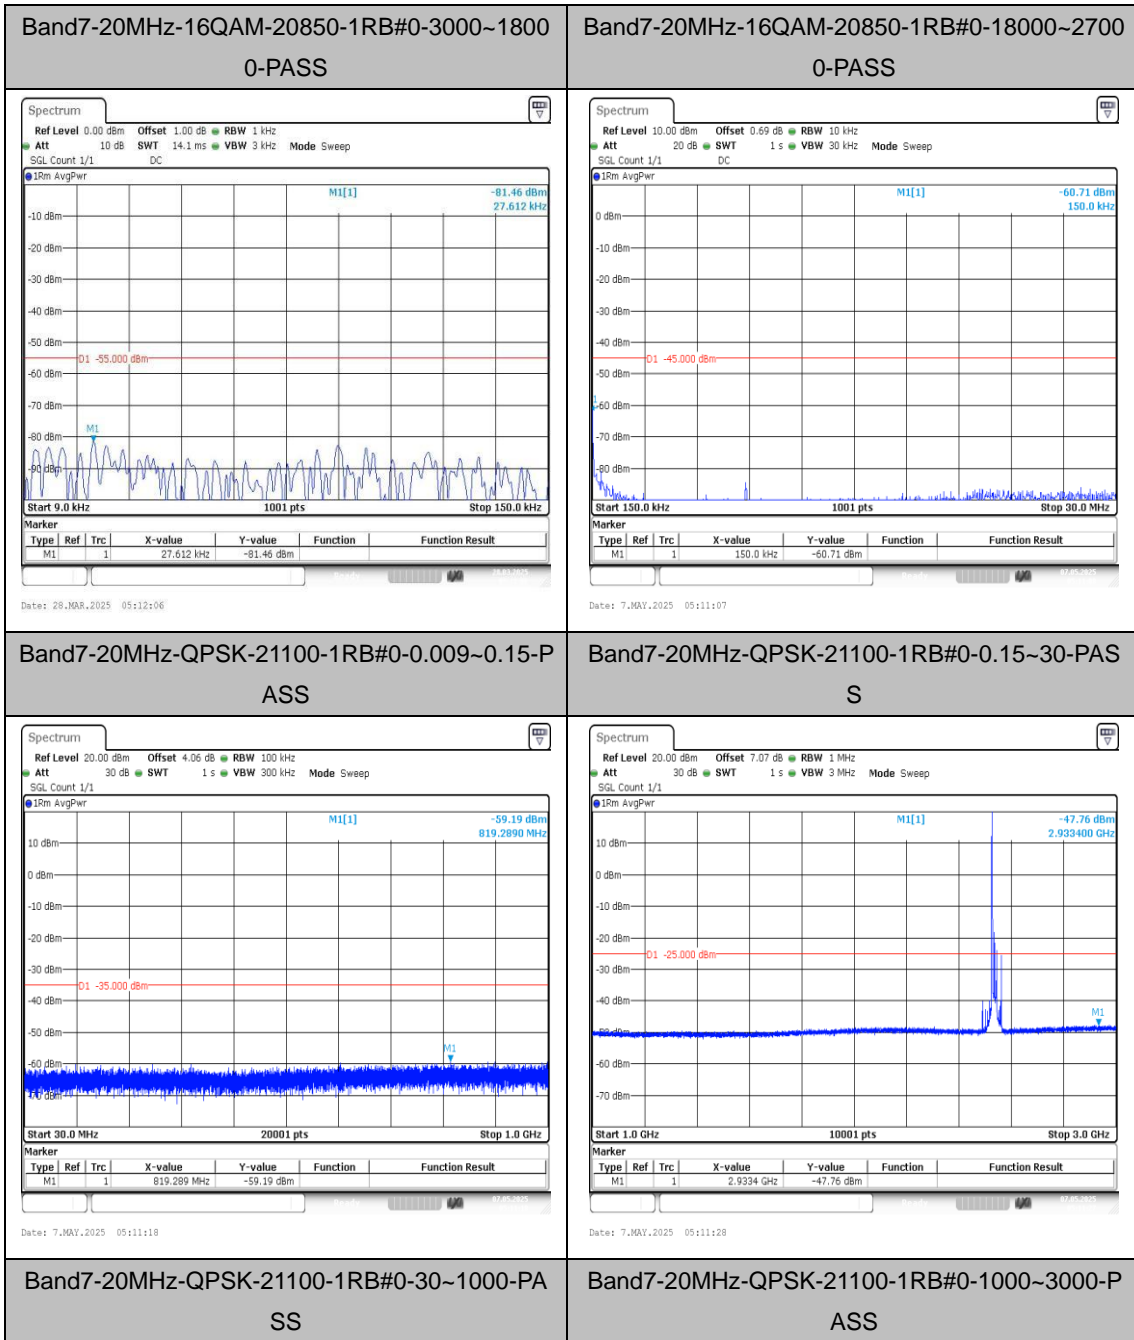

Date: 7.MAY.2025 05:09:58

Date: 7.MAY.2025 05:10:06

Band7-20MHz-16QAM-20850-1RB#0-0.009~0.15 -PASS

Band7-20MHz-16QAM-20850-1RB#0-0.15~30-PA SS

Date: 7.MAY.2025 05:10:17

Date: 7.MAY.2025 05:10:27

Band7-20MHz-16QAM-20850-1RB#0-30~1000-P ASS

Band7-20MHz-16QAM-20850-1RB#0-1000~3000- PASS

Date: 7.MAY.2025 05:10:36

Date: 7.MAY.2025 05:10:47

Band7-20MHz-QPSK-21100-1RB#0-3000~18000-
 PASS

Band7-20MHz-QPSK-21100-1RB#0-18000~27000-
 -PASS

Band7-20MHz-16QAM-21100-1RB#0-0.009~0.15
 -PASS