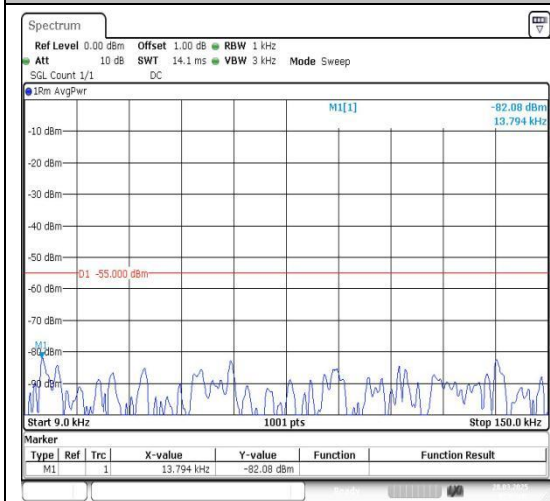

Band7-20MHz-QPSK-21350-1RB#0-3000~18000
-PASS

Date: 28.MAR.2025 05:09:42