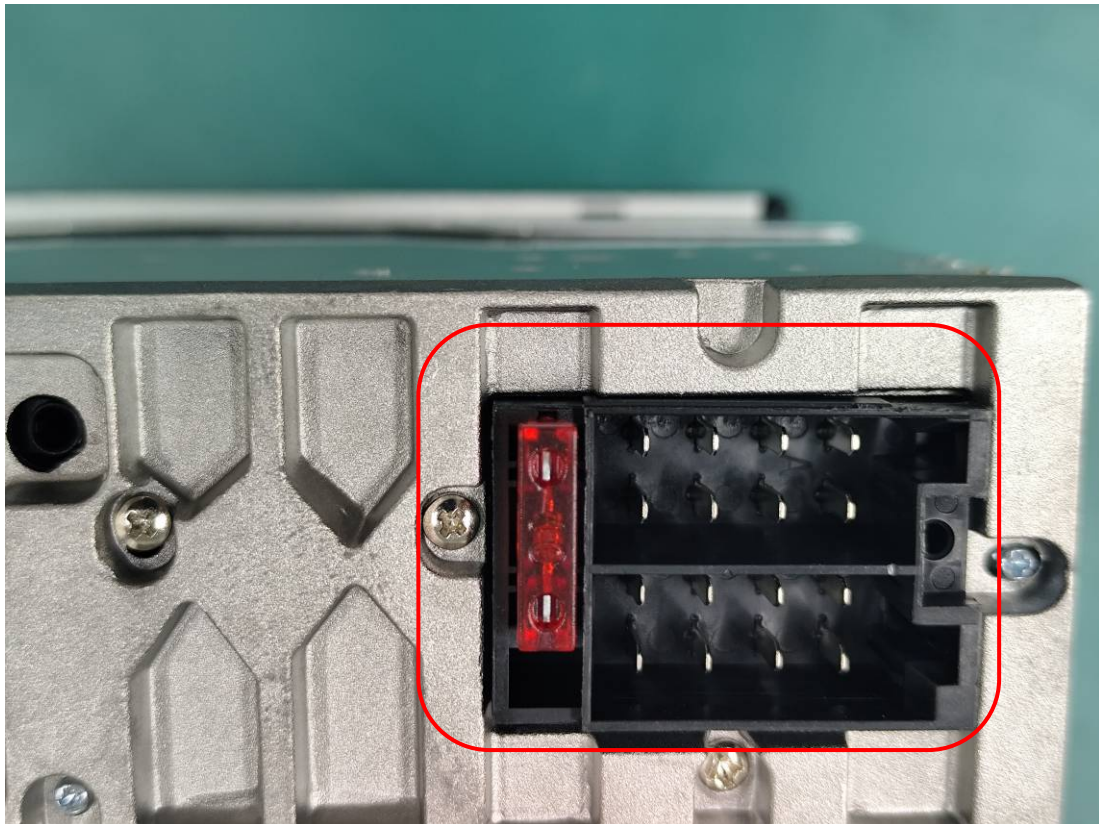

EUT EXTERNAL PHOTOS

Model: A3642

A3642

AUX Input Interface

TF Card Interface

USB Interface

CAN Interface

Model: A3221

A3221

CAN Interface

Model: A3354

A3354

CAN Interface

Model: A3355

A3355

CAN Interface

Model: A3396

A3396

CAN Interface

AUX Input Interface

TF Card Interface

USB Interface

Model: A3417

A3417