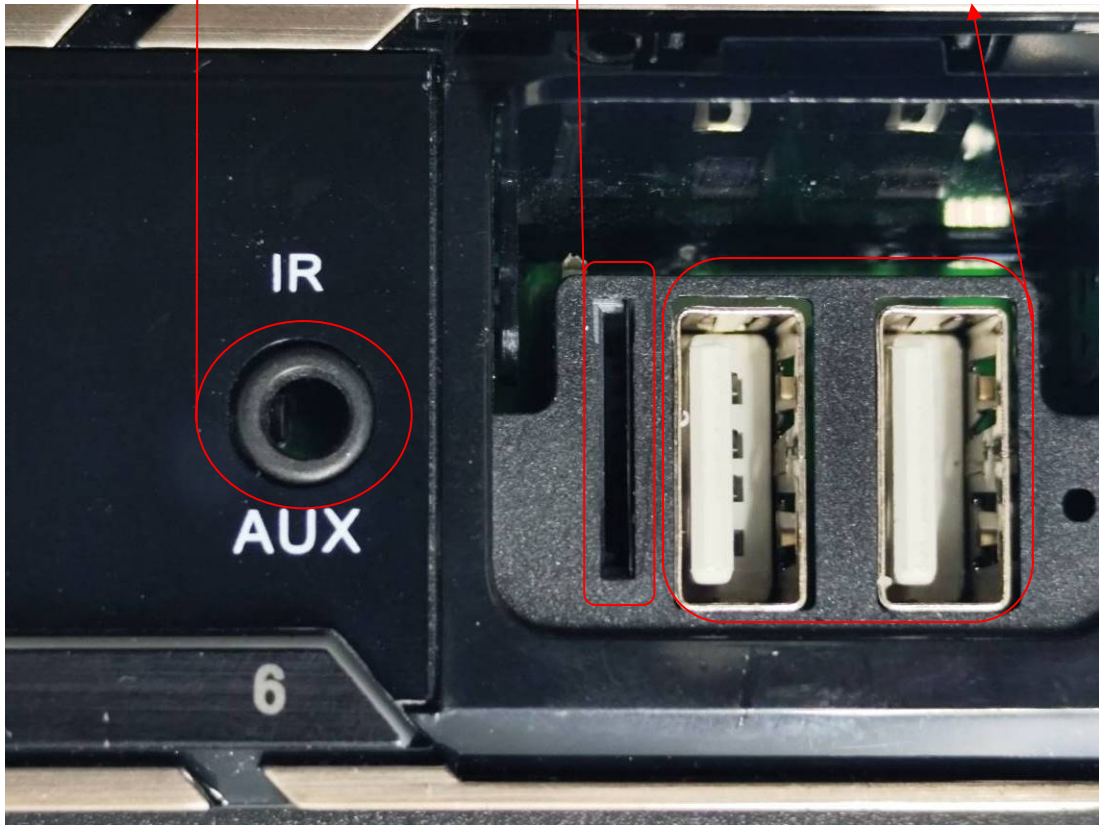

EUT EXTERNAL PHOTOS

Model: A3642

A3642

AUX Input Interface

TF Card Interface

USB Interface

CAN Interface

Model: A3221

A3221

CAN Interface

Model: A3354

A3354

CAN Interface

Model: A3355

A3355

CAN Interface

Model: A3396

A3396

CAN Interface

AUX Input Interface

TF Card Interface

USB Interface

Model: A3417

A3417