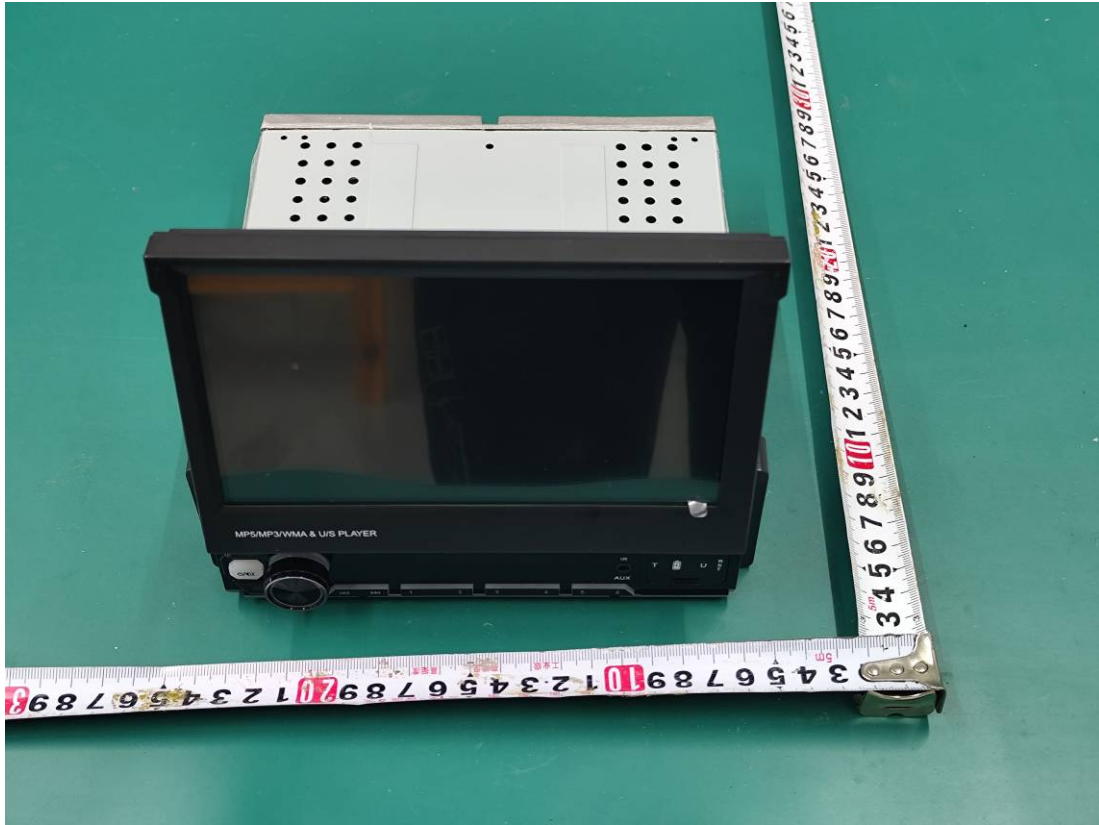

EUT EXTERNAL PHOTOS

Model: A3642

A3642

AUX Input Interface

TF Card Interface

USB Interface

CAN Interface

Model: A3221

A3221

CAN Interface

Model: A3354

A3354

CAN Interface

Model: A3355

A3355

CAN Interface

Model: A3396

A3396

CAN Interface

AUX Input Interface

TF Card Interface

USB Interface

Model: A3417

A3417