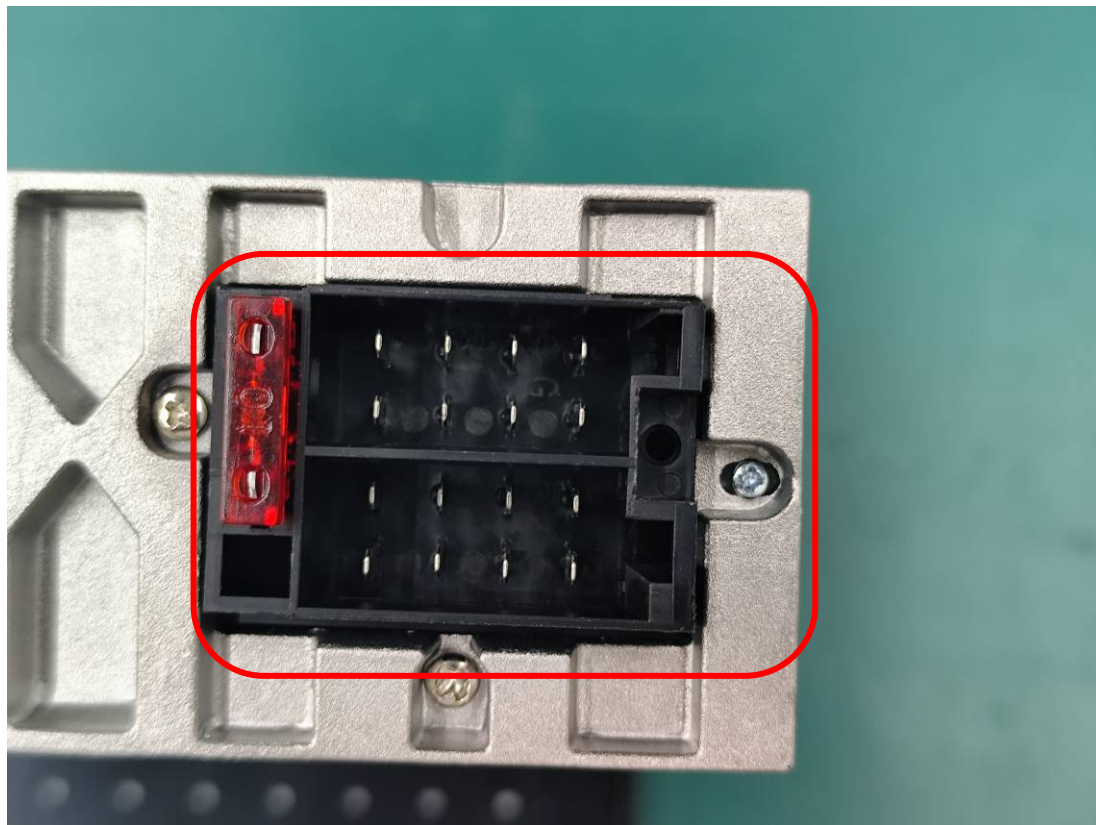

EUT EXTERNAL PHOTOS

Model: A3642

A3642

AUX Input Interface

TF Card Interface

USB Interface

CAN Interface

Model: A3221

A3221

CAN Interface

Model: A3354

A3354

CAN Interface

Model: A3355

A3355

CAN Interface

Model: A3396

A3396

CAN Interface

AUX Input Interface

TF Card Interface

USB Interface

Model: A3417

A3417