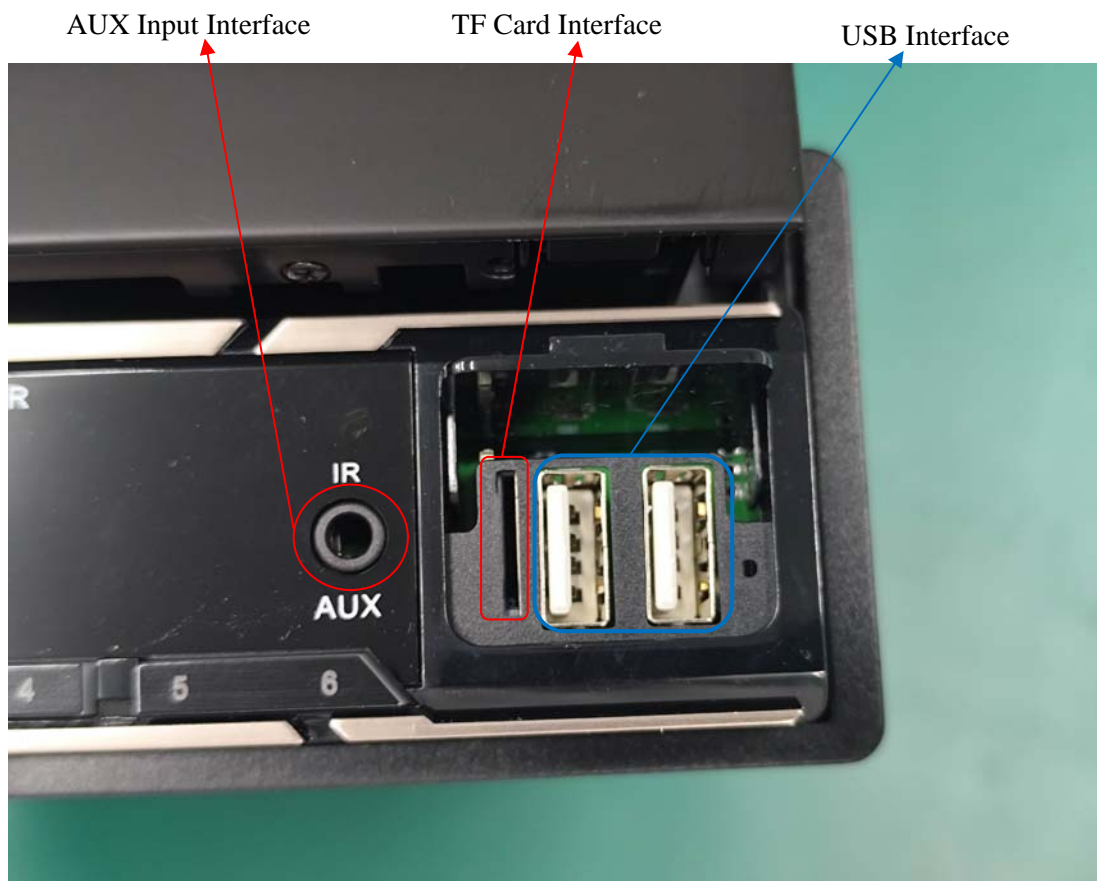

EUT EXTERNAL PHOTOS

Model: A3642

A3642

AUX Input Interface

TF Card Interface

USB Interface

CAN Interface

Model: A3221

A3221

CAN Interface

Model: A3354

A3354

CAN Interface

Model: A3355

A3355

CAN Interface

Model: A3396

A3396

CAN Interface

AUX Input Interface

TF Card Interface

USB Interface

Model: A3417

A3417