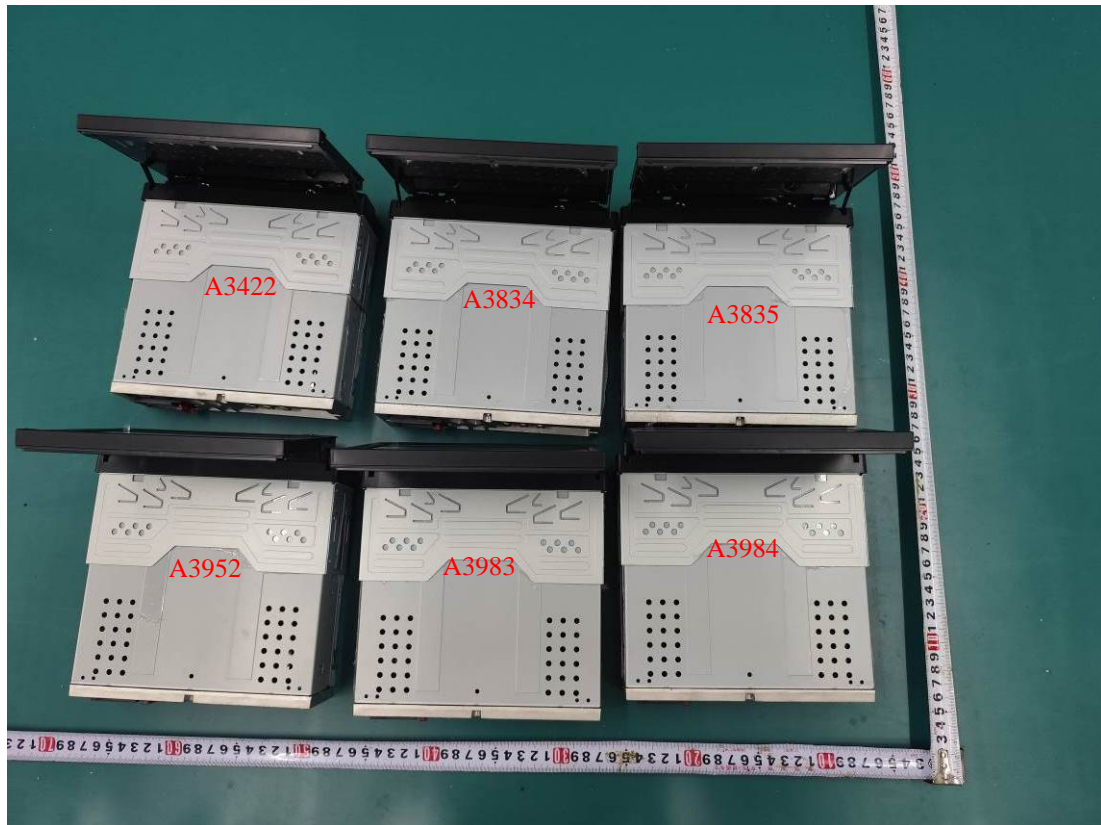

EUT EXTERNAL PHOTOS

Model: A3642

A3642

AUX Input Interface

TF Card Interface

USB Interface

CAN Interface

Model: A3221

A3221

CAN Interface

Model: A3354

A3354

CAN Interface

Model: A3355

A3355

CAN Interface

Model: A3396

A3396

CAN Interface

AUX Input Interface

TF Card Interface

USB Interface

Model: A3417

A3417