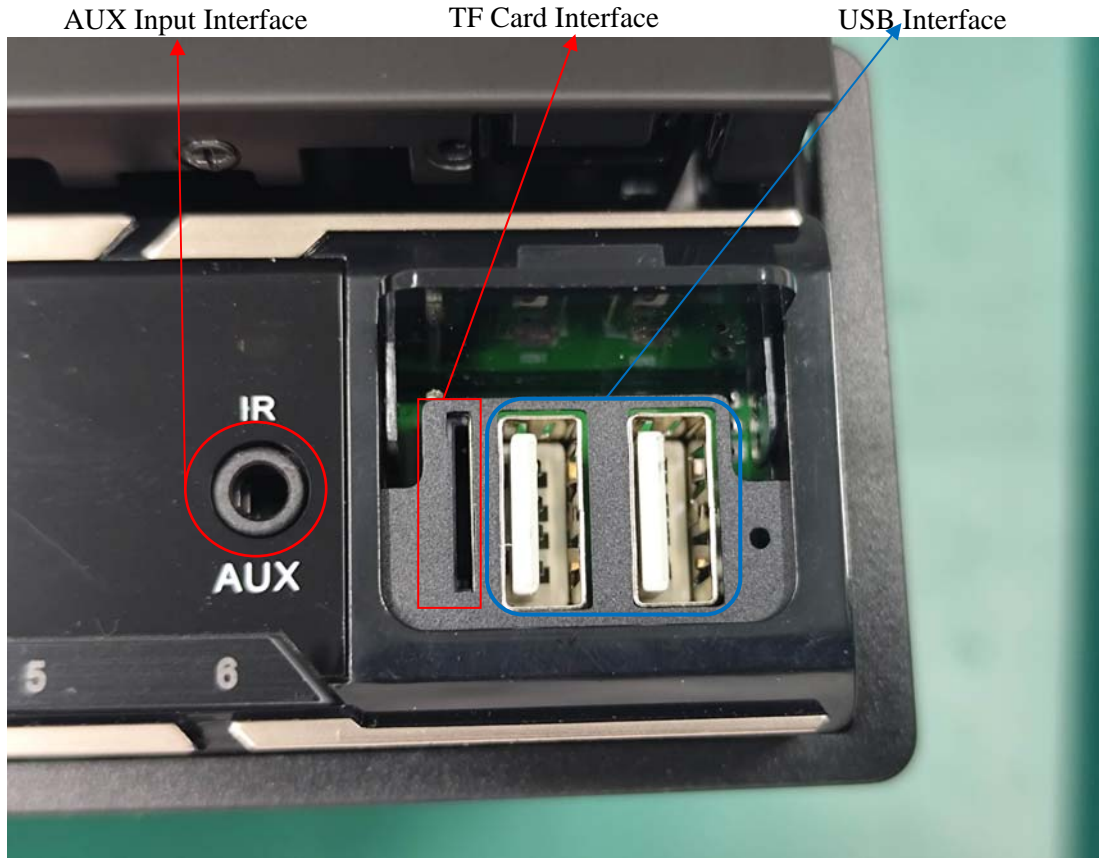

EUT EXTERNAL PHOTOS

Model: A3642

A3642

AUX Input Interface

TF Card Interface

USB Interface

CAN Interface

Model: A3221

A3221

CAN Interface

Model: A3354

A3354

CAN Interface

Model: A3355

A3355

CAN Interface

Model: A3396

A3396

CAN Interface

AUX Input Interface

TF Card Interface

USB Interface

Model: A3417

A3417