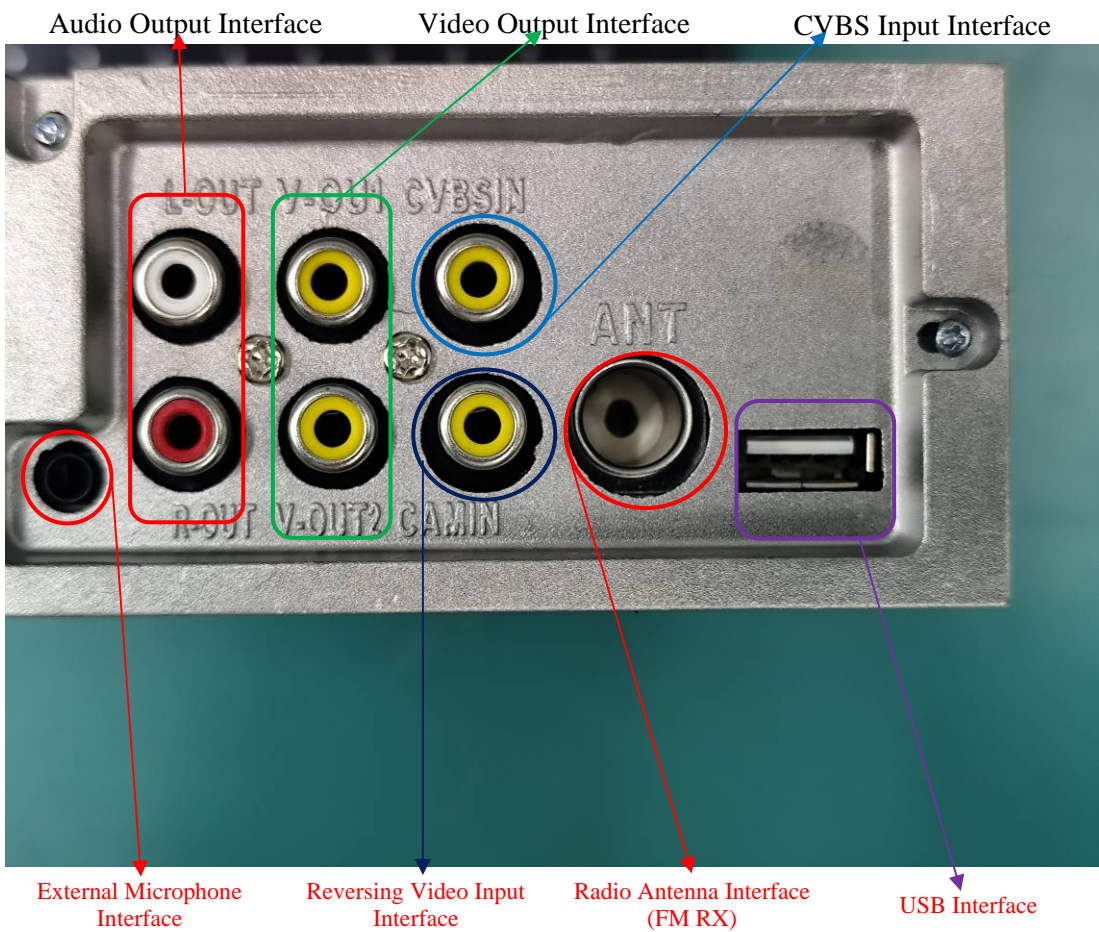

EUT EXTERNAL PHOTOS

Model: A3642

A3642

AUX Input Interface

TF Card Interface

USB Interface

CAN Interface

Model: A3221

A3221

CAN Interface

Model: A3354

A3354

CAN Interface

Model: A3355

A3355

CAN Interface

Model: A3396

A3396

CAN Interface

AUX Input Interface

TF Card Interface

USB Interface

Model: A3417

A3417