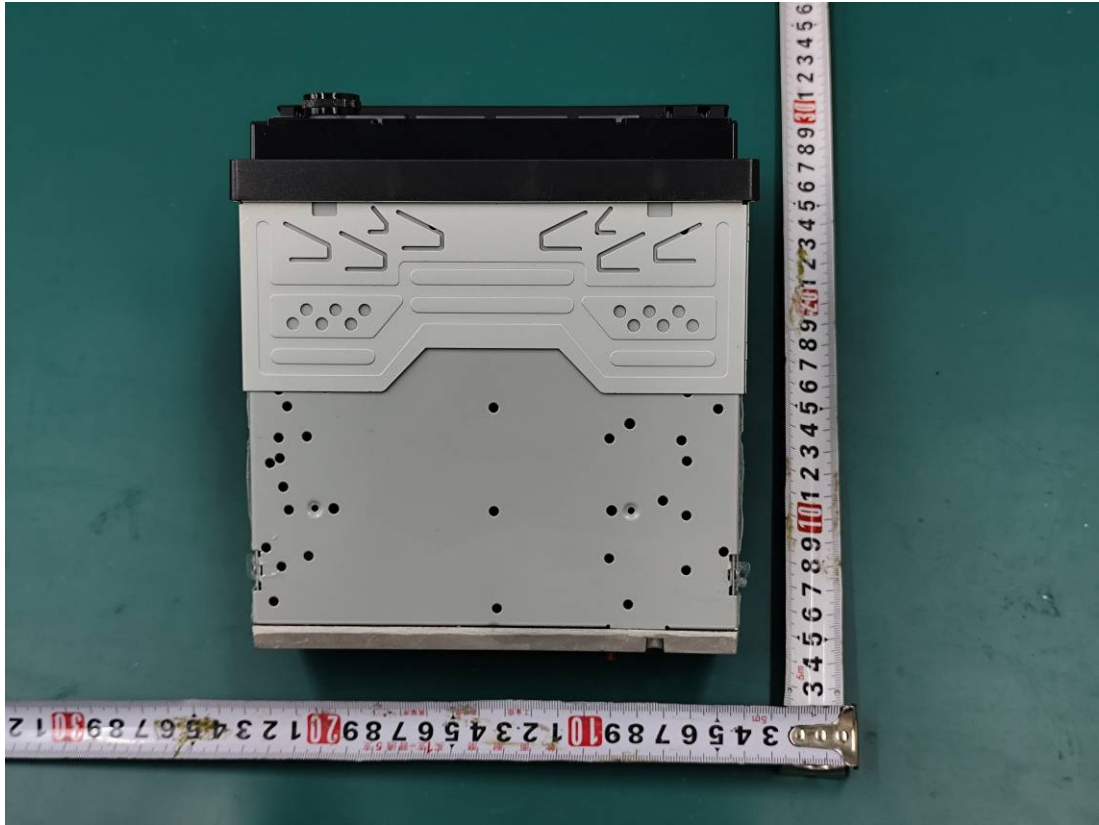

EUT EXTERNAL PHOTOS

Model: A3642

A3642

AUX Input Interface

TF Card Interface

USB Interface

CAN Interface

Model: A3221

A3221

CAN Interface

Model: A3354

A3354

CAN Interface

Model: A3355

A3355

CAN Interface

Model: A3396

A3396

CAN Interface

AUX Input Interface

TF Card Interface

USB Interface

Model: A3417

A3417

CAN Interface

Model: A3422

A3422