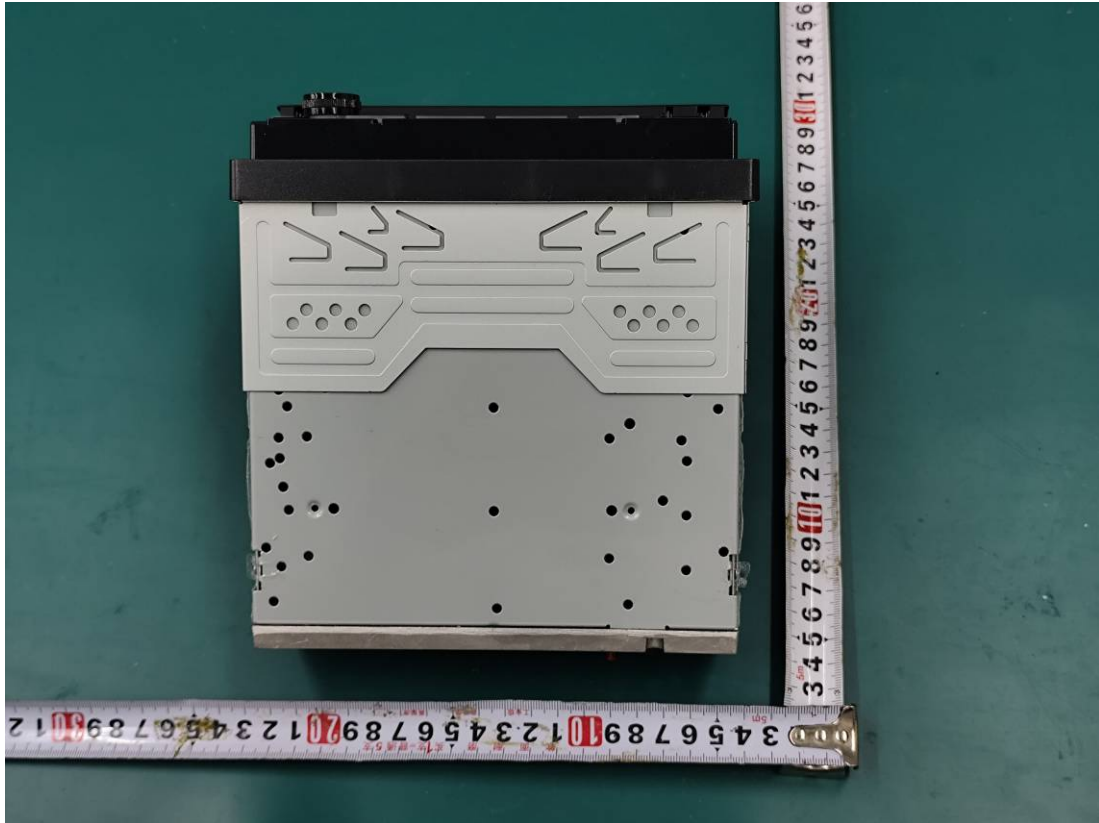

EUT EXTERNAL PHOTOS

Model: A3642

A3642

AUX Input Interface

TF Card Interface

USB Interface

CAN Interface

Model: A3221

A3221

CAN Interface

Model: A3354

A3354

CAN Interface

Model: A3355

A3355

CAN Interface

Model: A3396

A3396

CAN Interface

AUX Input Interface

TF Card Interface

USB Interface

Model: A3417

A3417

CAN Interface

Model: A3422

A3422