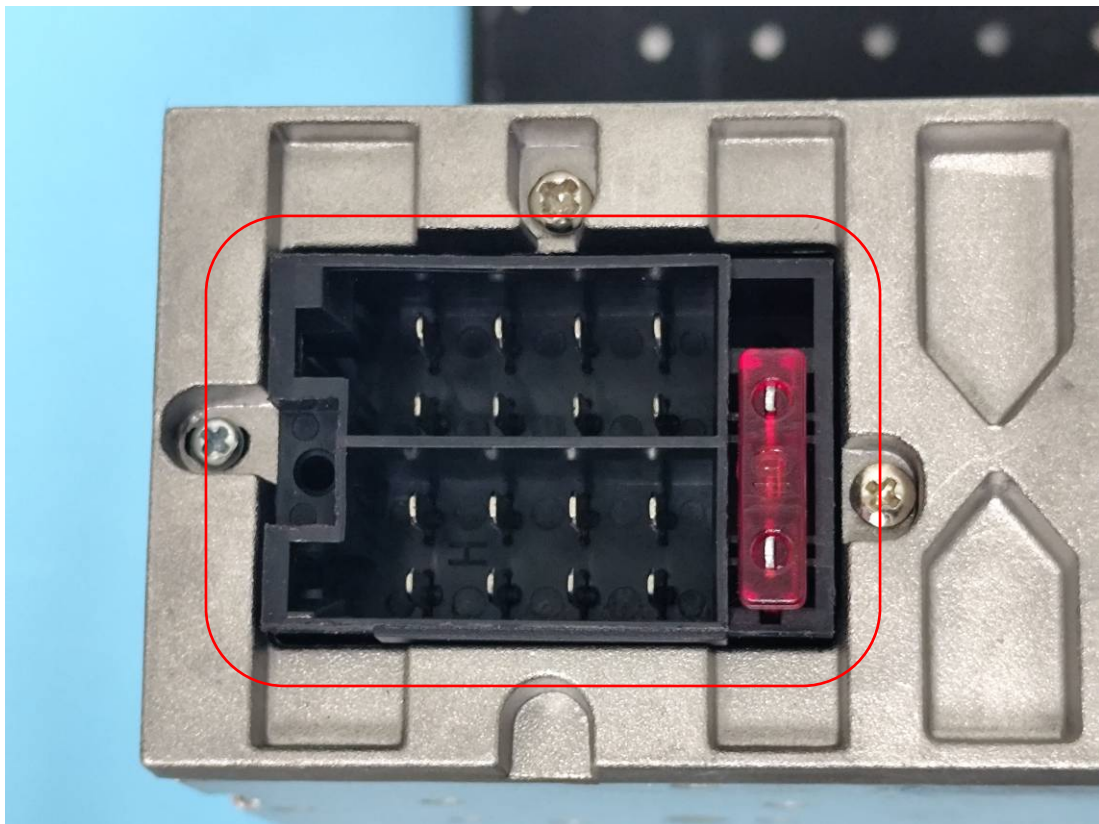

EUT EXTERNAL PHOTOS

Model: A3642

A3642

AUX Input Interface

TF Card Interface

USB Interface

CAN Interface

Model: A3221

A3221

CAN Interface

Model: A3354

A3354

CAN Interface

Model: A3355

A3355

CAN Interface

Model: A3396

A3396

CAN Interface

AUX Input Interface

TF Card Interface

USB Interface

Model: A3417

A3417