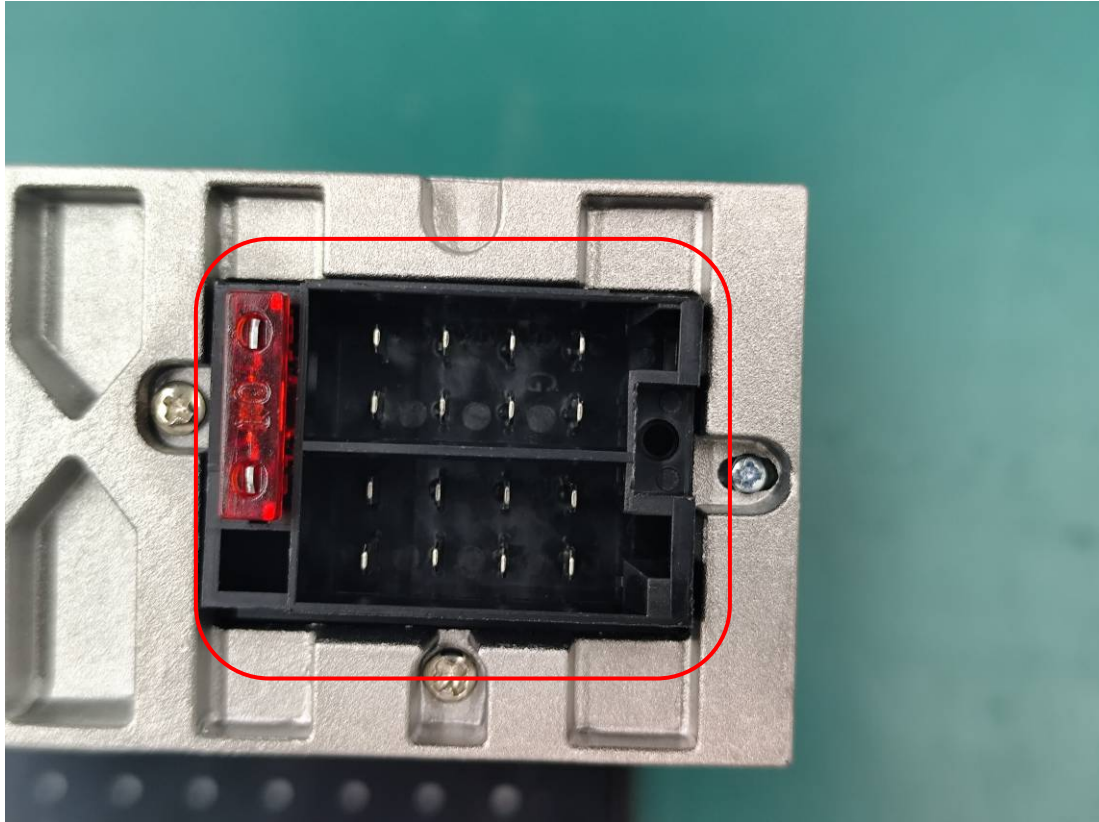

EUT EXTERNAL PHOTOS

Model: A3642

A3642

AUX Input Interface

TF Card Interface

USB Interface

CAN Interface

Model: A3221

A3221

CAN Interface

Model: A3354

A3354

CAN Interface

Model: A3355

A3355

CAN Interface

Model: A3396

A3396

CAN Interface

AUX Input Interface

TF Card Interface

USB Interface

Model: A3417

A3417