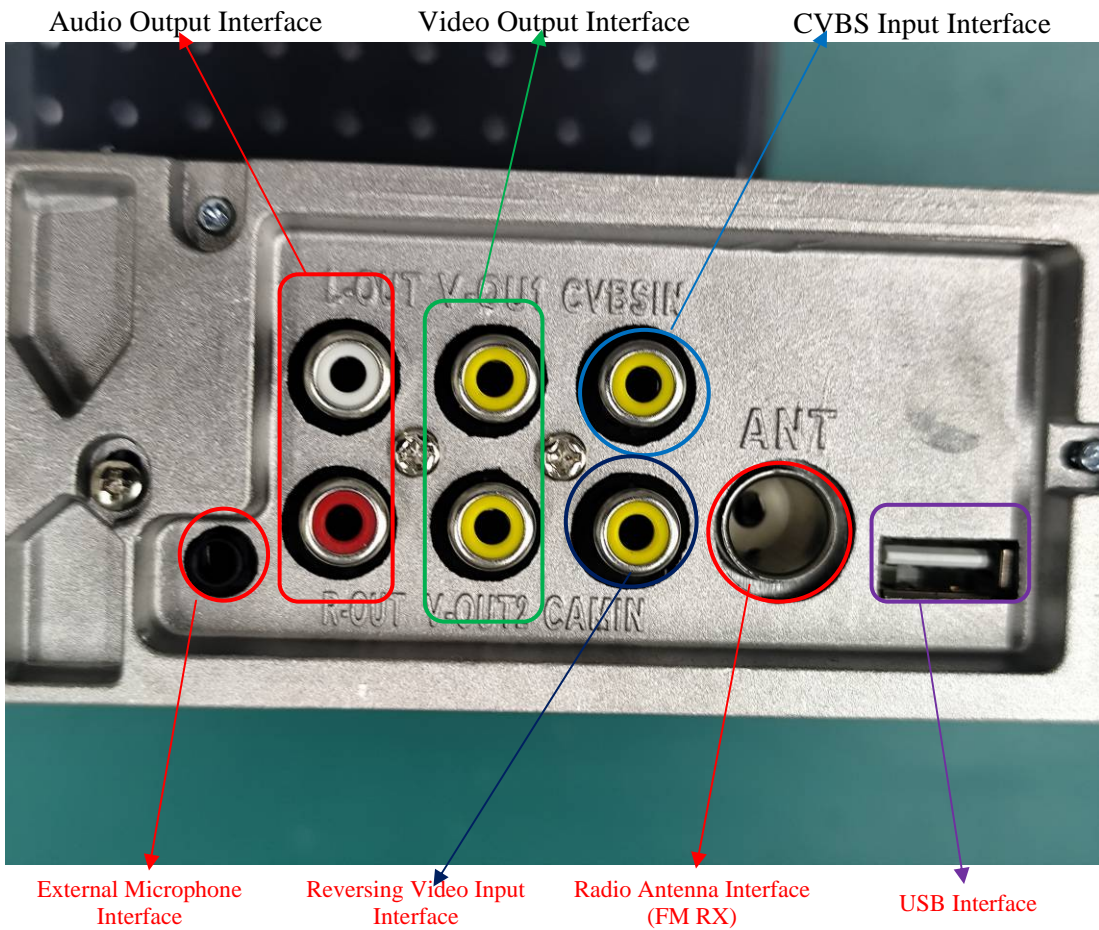

EUT EXTERNAL PHOTOS

Model: A3642

A3642

AUX Input Interface

TF Card Interface

USB Interface

CAN Interface

Model: A3221

A3221

CAN Interface

Model: A3354

A3354

CAN Interface

Model: A3355

A3355

CAN Interface

Model: A3396

A3396

CAN Interface

AUX Input Interface

TF Card Interface

USB Interface

Model: A3417

A3417