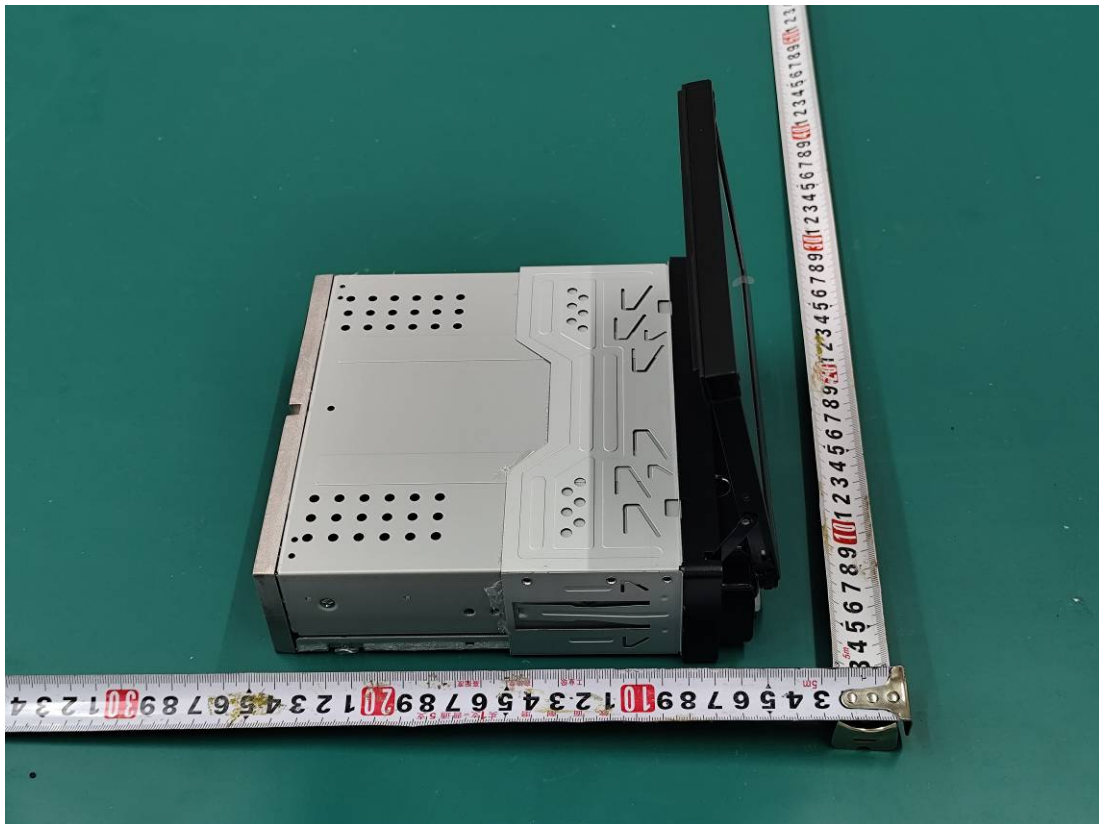

EUT EXTERNAL PHOTOS

Model: A3642

A3642

AUX Input Interface

TF Card Interface

USB Interface

CAN Interface

Model: A3221

A3221

CAN Interface

Model: A3354

A3354

CAN Interface

Model: A3355

A3355

CAN Interface

Model: A3396

A3396

CAN Interface

AUX Input Interface

TF Card Interface

USB Interface

Model: A3417

A3417