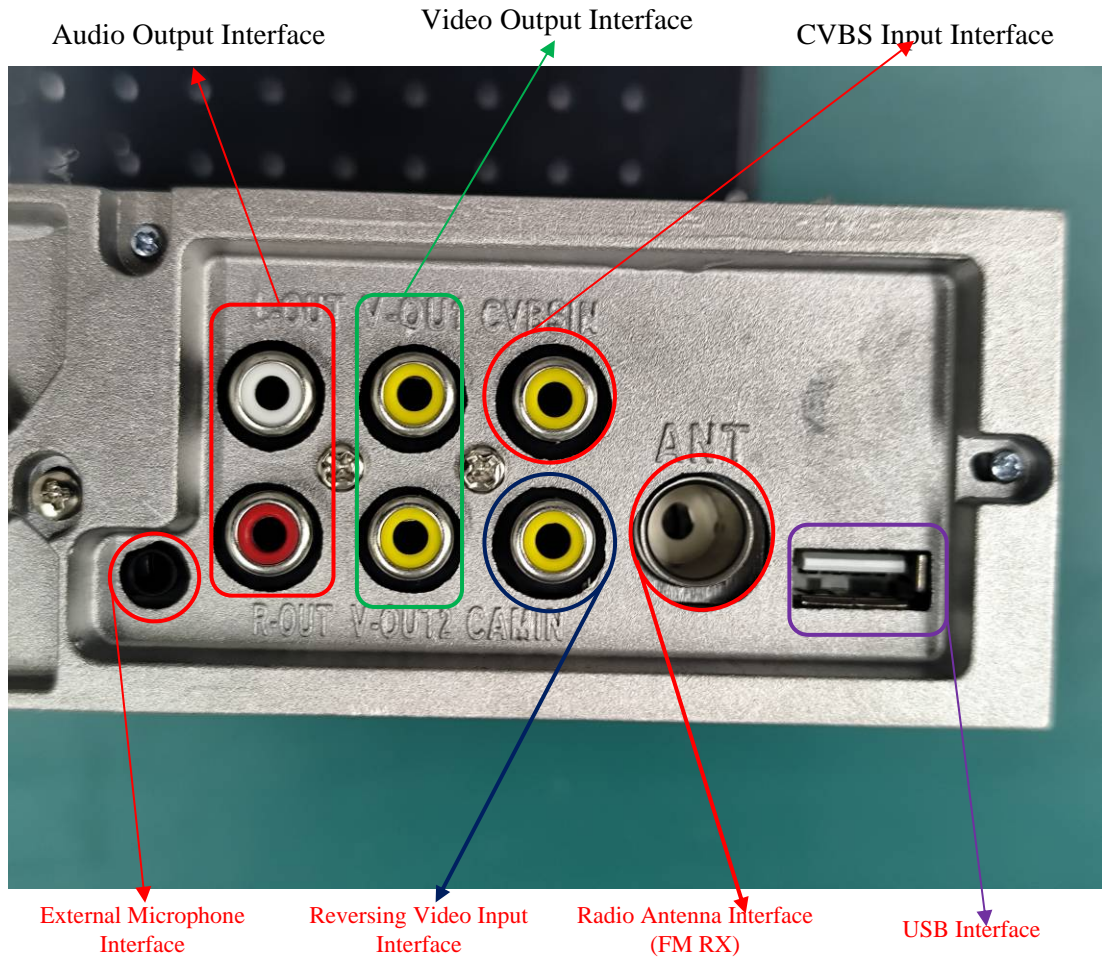

EUT EXTERNAL PHOTOS

Model: A3642

A3642

AUX Input Interface

TF Card Interface

USB Interface

CAN Interface

Model: A3221

A3221

CAN Interface

Model: A3354

A3354

CAN Interface

Model: A3355

A3355

CAN Interface

Model: A3396

A3396

CAN Interface

AUX Input Interface

TF Card Interface

USB Interface

Model: A3417

A3417