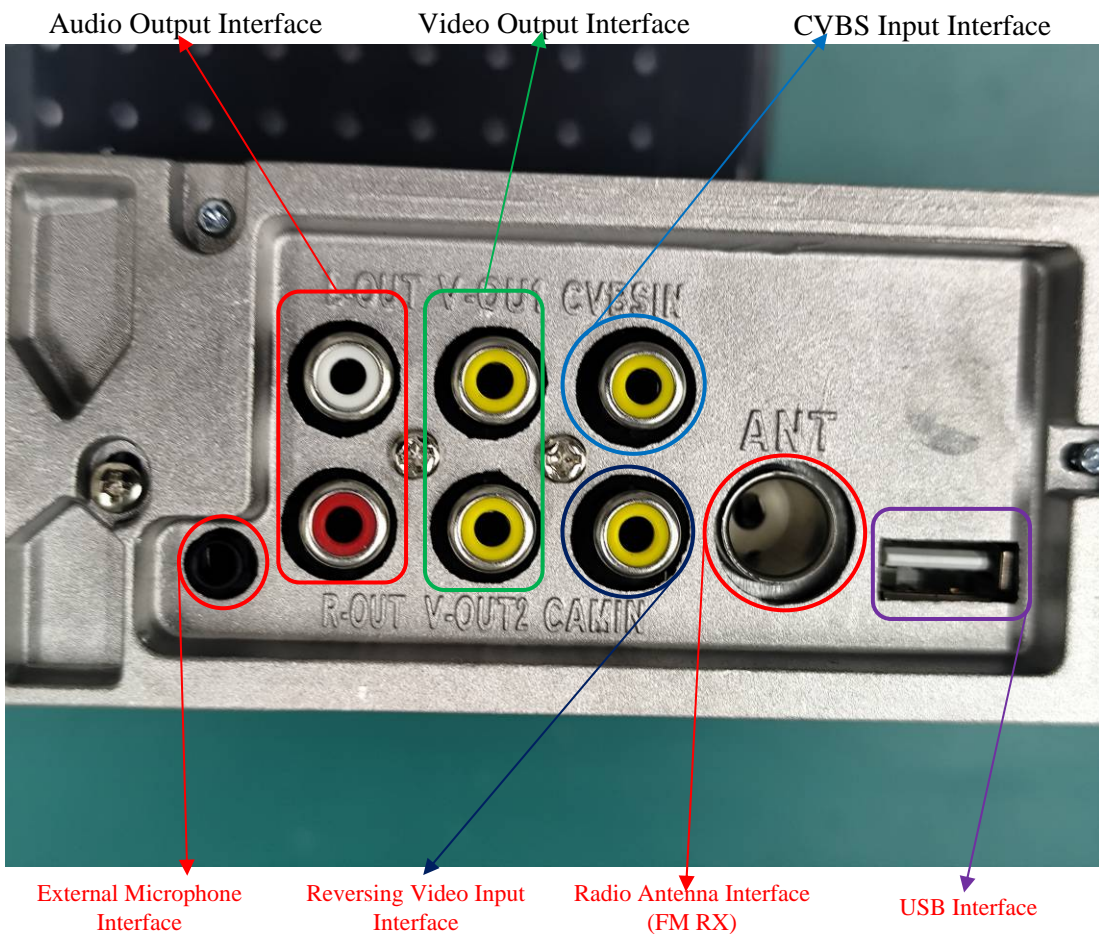

EUT EXTERNAL PHOTOS

Model: A3642

A3642

AUX Input Interface

TF Card Interface

USB Interface

CAN Interface

Model: A3221

A3221

CAN Interface

Model: A3354

A3354

CAN Interface

Model: A3355

A3355

CAN Interface

Model: A3396

A3396

CAN Interface

AUX Input Interface

TF Card Interface

USB Interface

Model: A3417

A3417