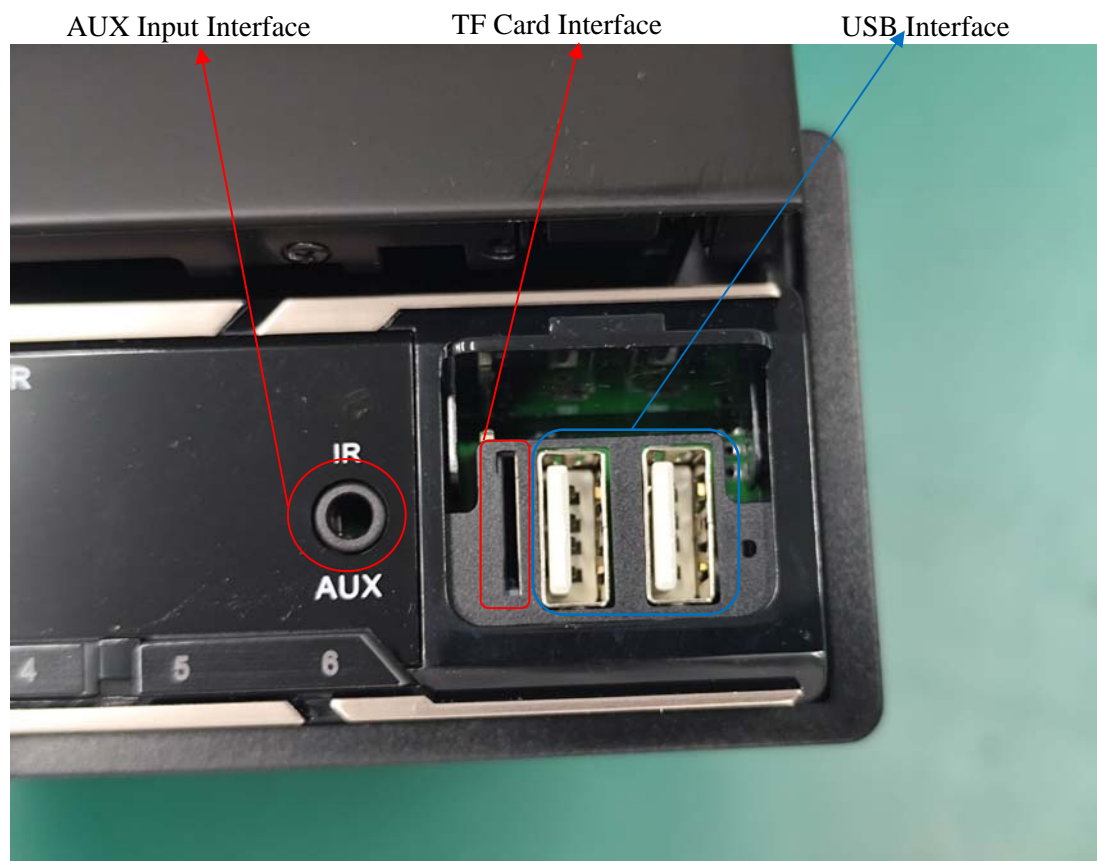

EUT EXTERNAL PHOTOS

Model: A3642

A3642

AUX Input Interface

TF Card Interface

USB Interface

CAN Interface

Model: A3221

A3221

CAN Interface

Model: A3354

A3354

CAN Interface

Model: A3355

A3355

CAN Interface

Model: A3396

A3396

CAN Interface

AUX Input Interface

TF Card Interface

USB Interface

Model: A3417

A3417