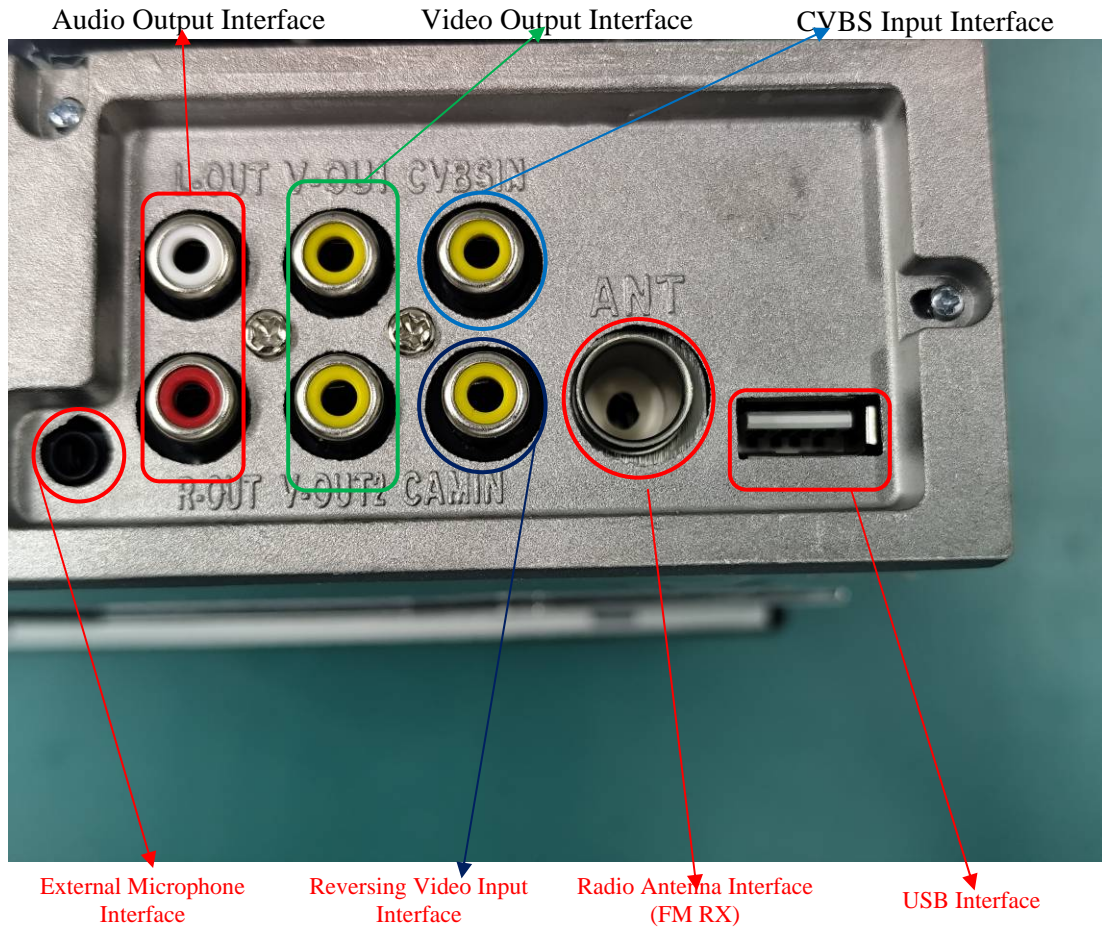

EUT EXTERNAL PHOTOS

Model: A3642

A3642

AUX Input Interface

TF Card Interface

USB Interface

CAN Interface

Model: A3221

A3221

CAN Interface

Model: A3354

A3354

CAN Interface

Model: A3355

A3355

CAN Interface

Model: A3396

A3396

CAN Interface

AUX Input Interface

TF Card Interface

USB Interface

Model: A3417

A3417