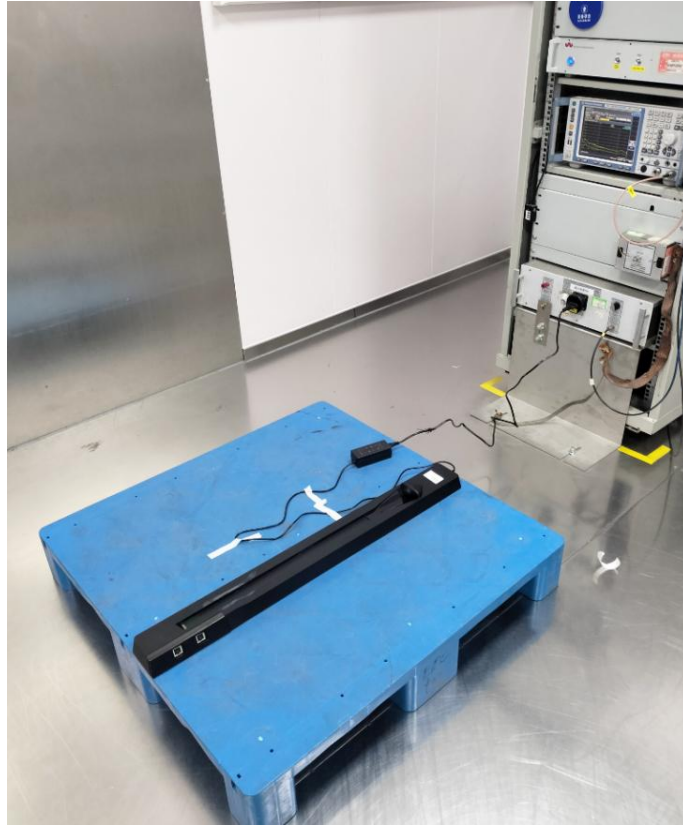

### 3. Photographs Of Test Setup

Description: Radiation test photo(frequency range: 1GHz-18GHz)

Description: Radiation test photo(frequency range: 18GHz-40GHz)

Description: Radiation test photo(frequency range: 30MHz-1GHz)

Description: Radiation test photo(frequency range: 9kHz-30MHz)

Description:Conducted Emission test photo(frequency range: 150kHz-30MHz)

Description: Conduction test photo

Description: DFS test photo