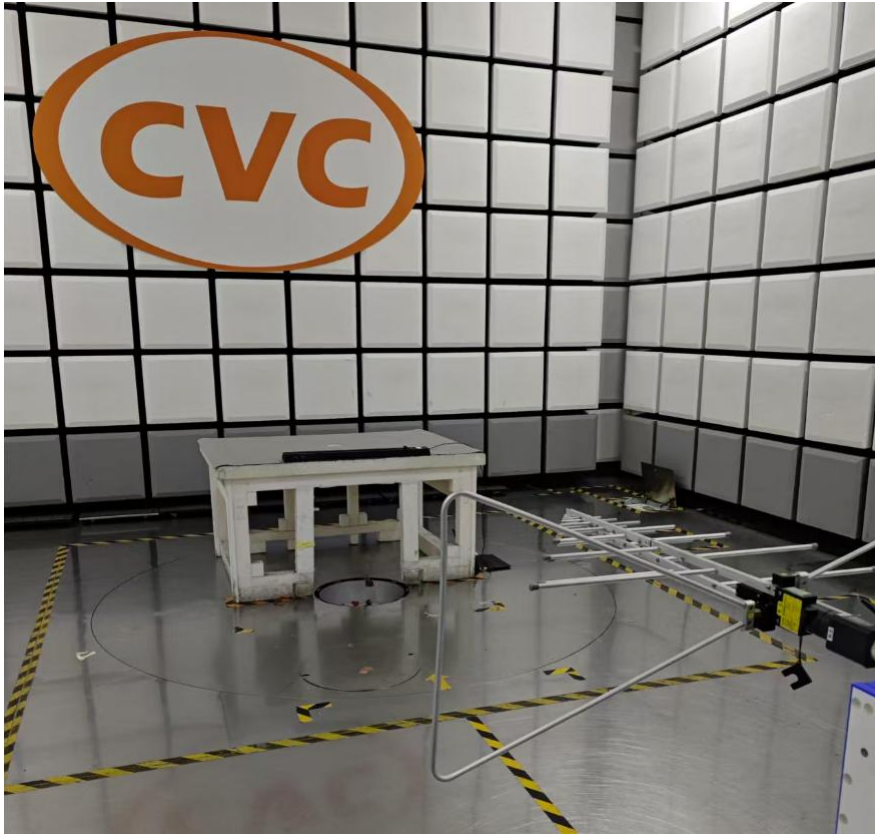

### 3. Photographs Of Test Setup

Description: Radiation test photo(frequency range: 1GHz-18GHz)

Description: Radiation test photo(frequency range: 18GHz-40GHz)

Description: Radiation test photo(frequency range: 30MHz-1GHz)

Description: Radiation test photo(frequency range: 9kHz-30MHz)

Description:Conducted Emission test photo(frequency range: 150kHz-30MHz)

Description: Conduction test photo

Description: DFS test photo