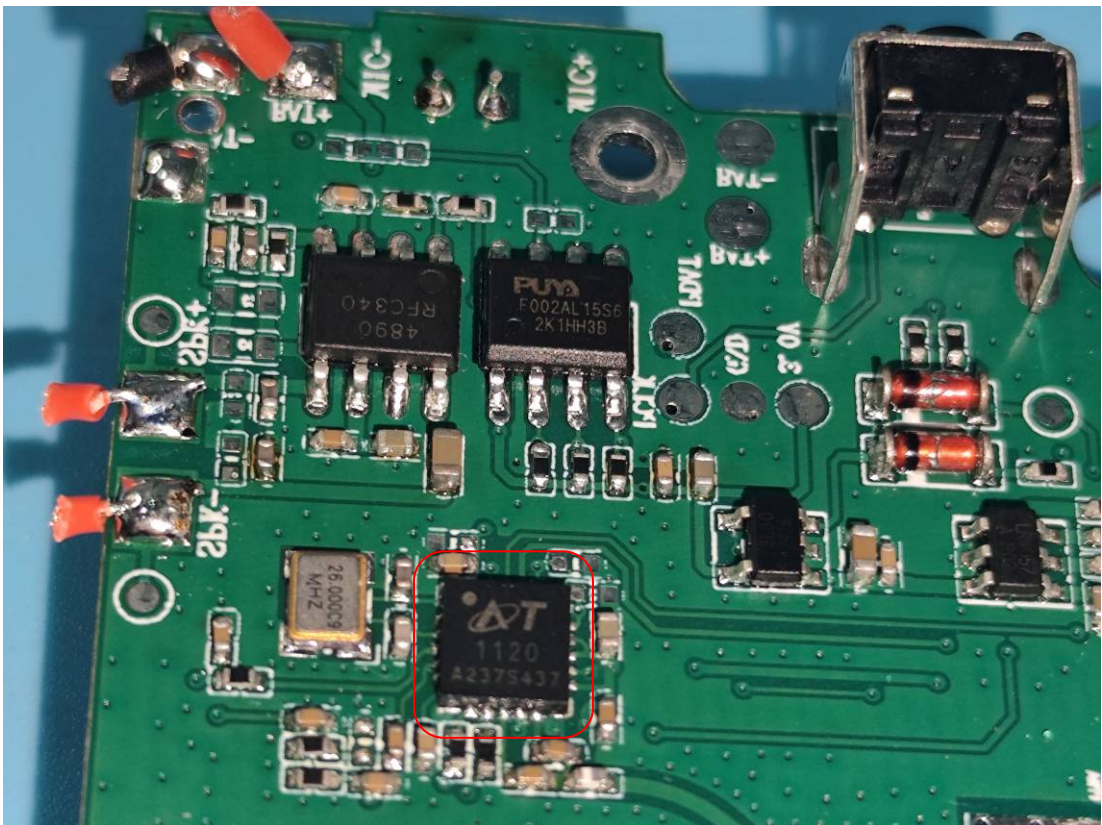

EUT INTERNAL PHOTOS

Orange

Battery

RF Chip

Antenna

Purple

Antenna

RF Chip

Battery

Green

Antenna

RF Chip

Battery

Blue

Antenna

Battery

RF Chip

Yellow

RF Chip

Antenna

Battery

Pink

Battery

RF Chip