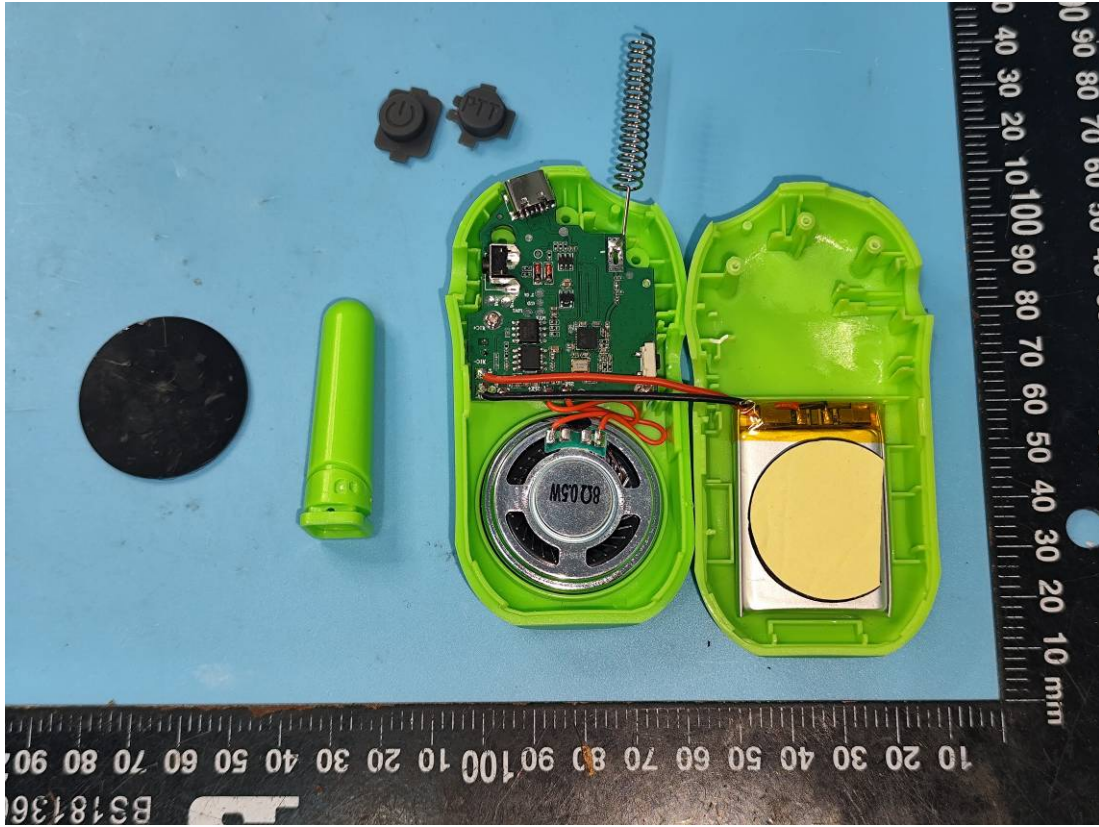

EUT INTERNAL PHOTOS

Orange

Battery

RF Chip

Antenna

Purple

Antenna

RF Chip

Battery

Green

Antenna

RF Chip

Battery

Blue

Antenna

Battery

Antenna

*****END*****