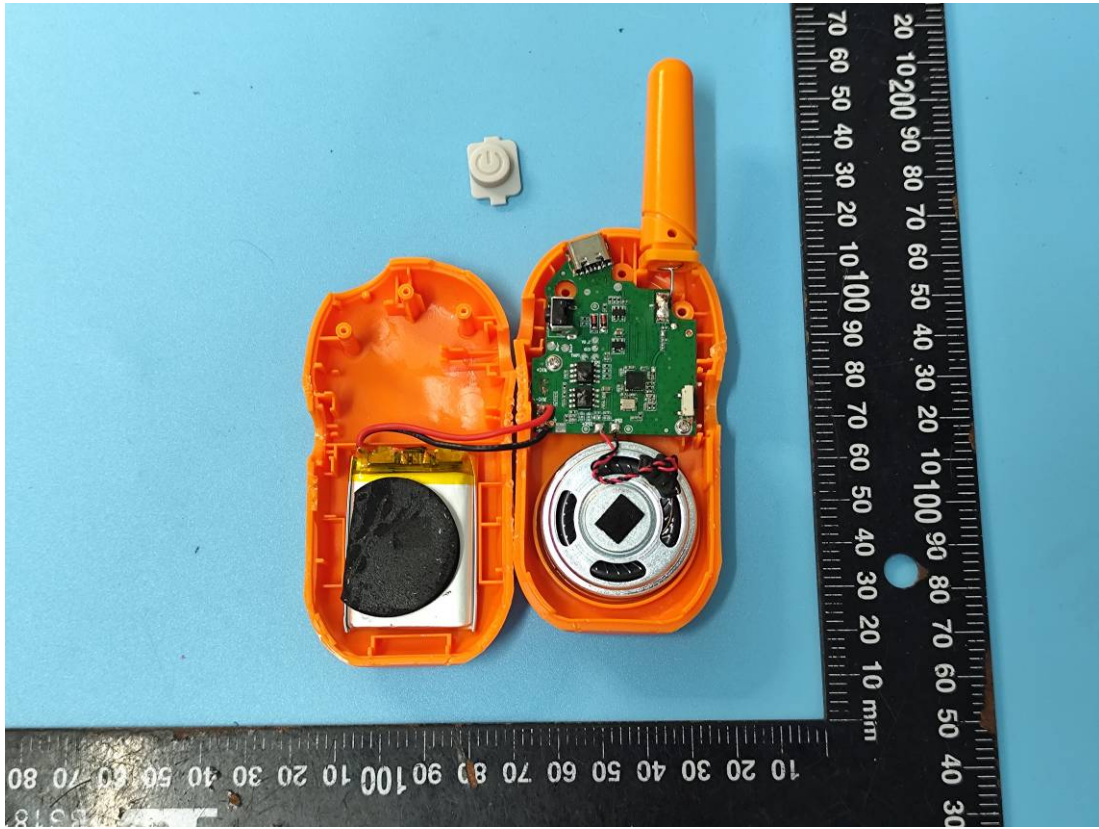

EUT INTERNAL PHOTOS

Orange

Battery

RF Chip

Antenna

Purple

Antenna

RF Chip

Battery

Green

Antenna

RF Chip

Battery

Blue

Antenna

Battery