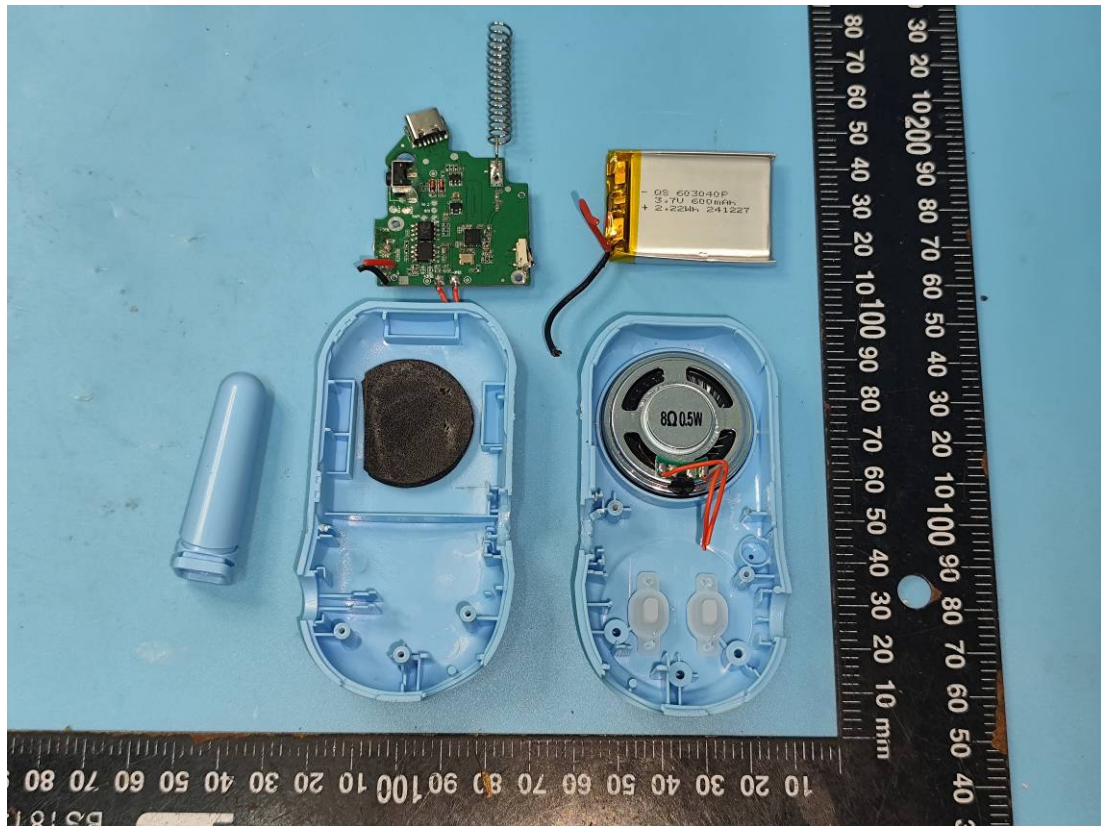

EUT INTERNAL PHOTOS

Orange

Battery

RF Chip

Antenna

Purple

Antenna

RF Chip

Battery

Green

Antenna

RF Chip

Battery

Blue

Antenna

Battery

RF Chip

Yellow

RF Chip

Antenna

Battery

Pink

Battery

RF Chip