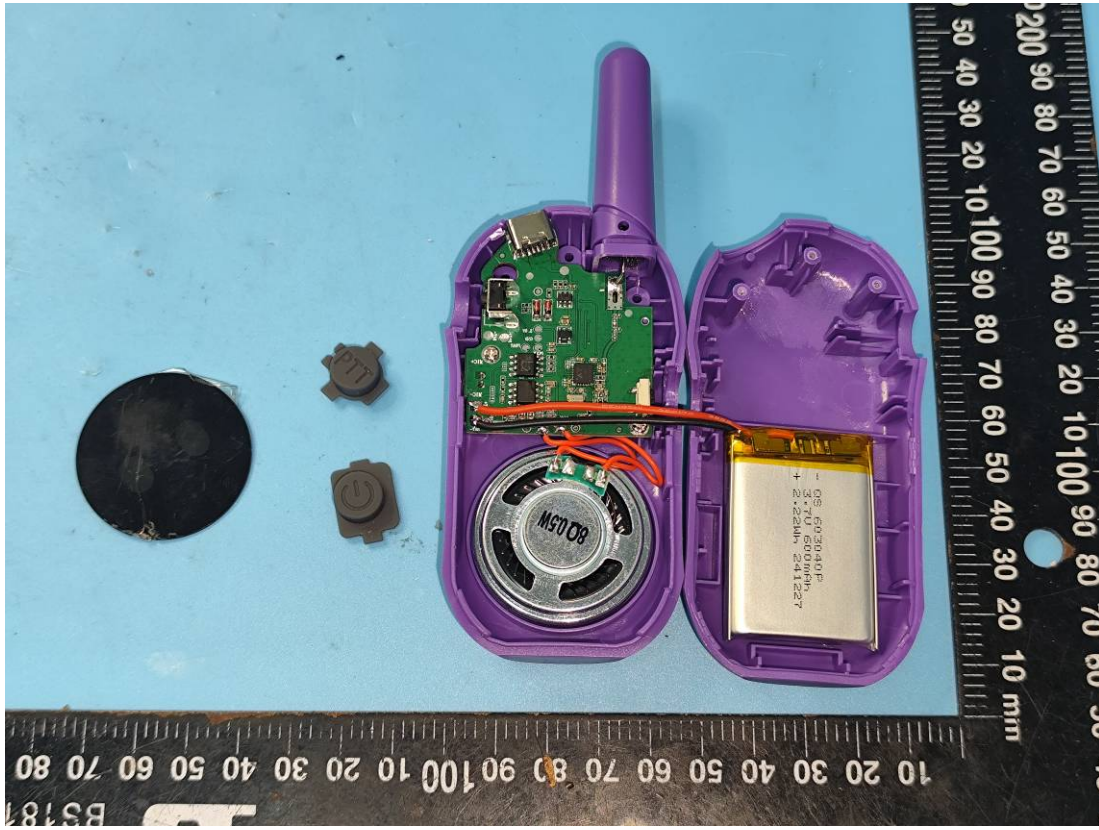

EUT INTERNAL PHOTOS

Orange

Battery

RF Chip

Antenna

Purple

Antenna

RF Chip

Battery

Green

Antenna

RF Chip

Battery

Blue

Antenna

Battery