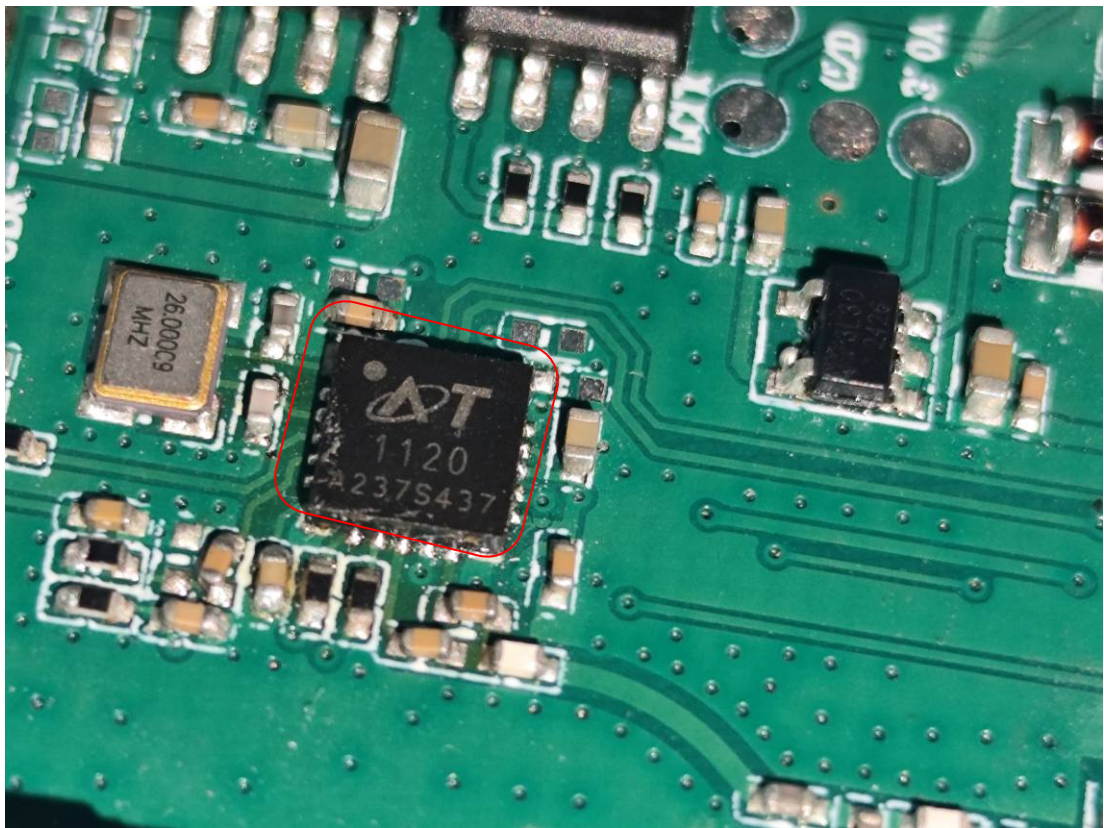

EUT INTERNAL PHOTOS

Orange

Battery

RF Chip

Antenna

Purple

Antenna

RF Chip