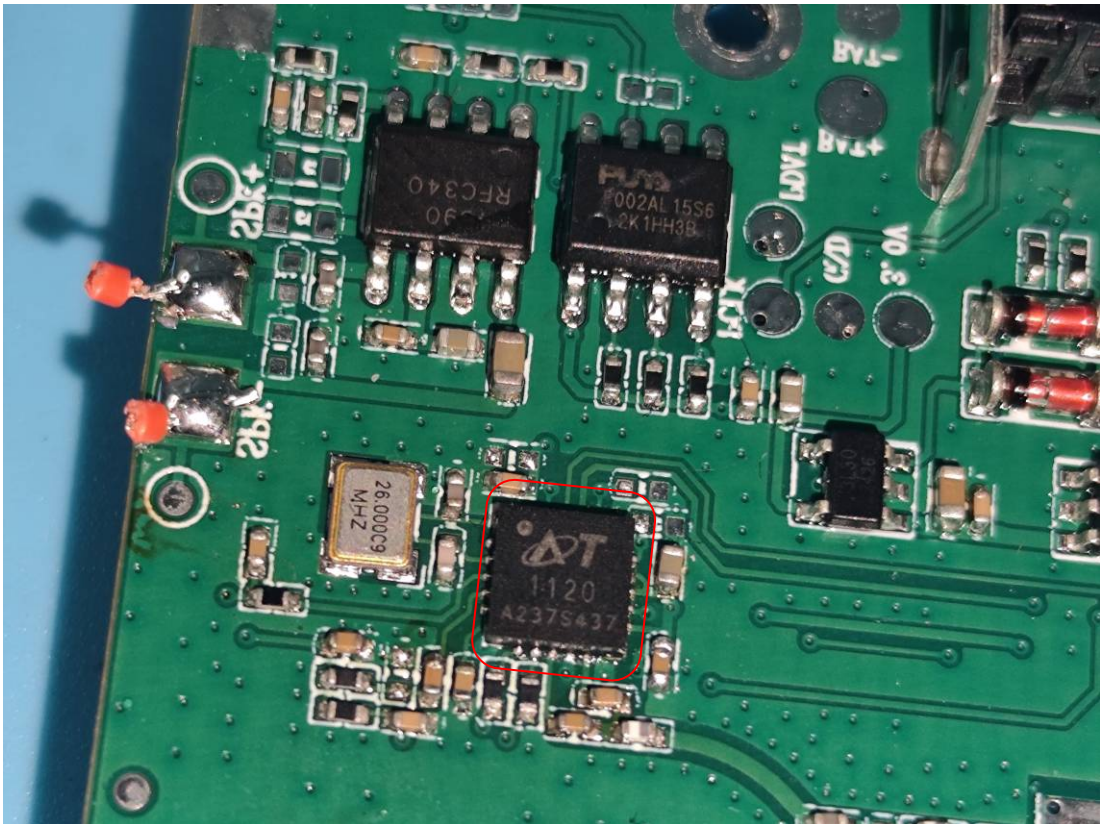

EUT INTERNAL PHOTOS

Orange

Battery

RF Chip

Antenna

Purple

Antenna

RF Chip

Battery

Green

Antenna

RF Chip

Battery

Blue

Antenna

Battery