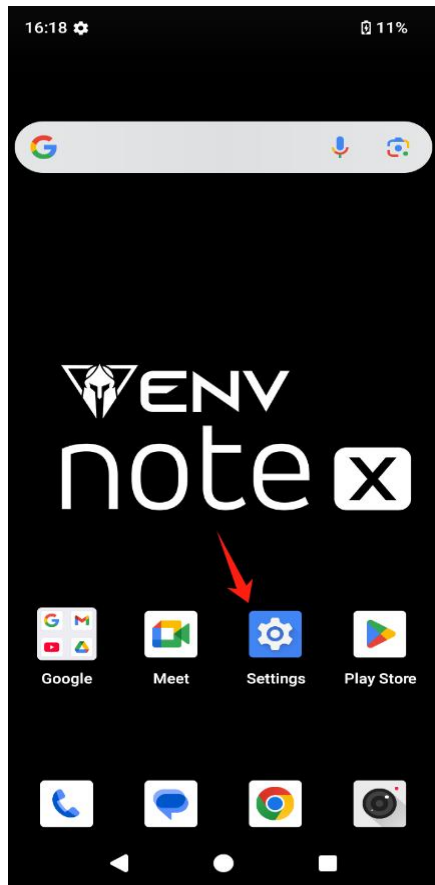

The E-label information

To access the e-label information, in the device, Choose: Settings >About phone >Authentication information

Detailed as follows:

Scroll through the menu to find and select Settings