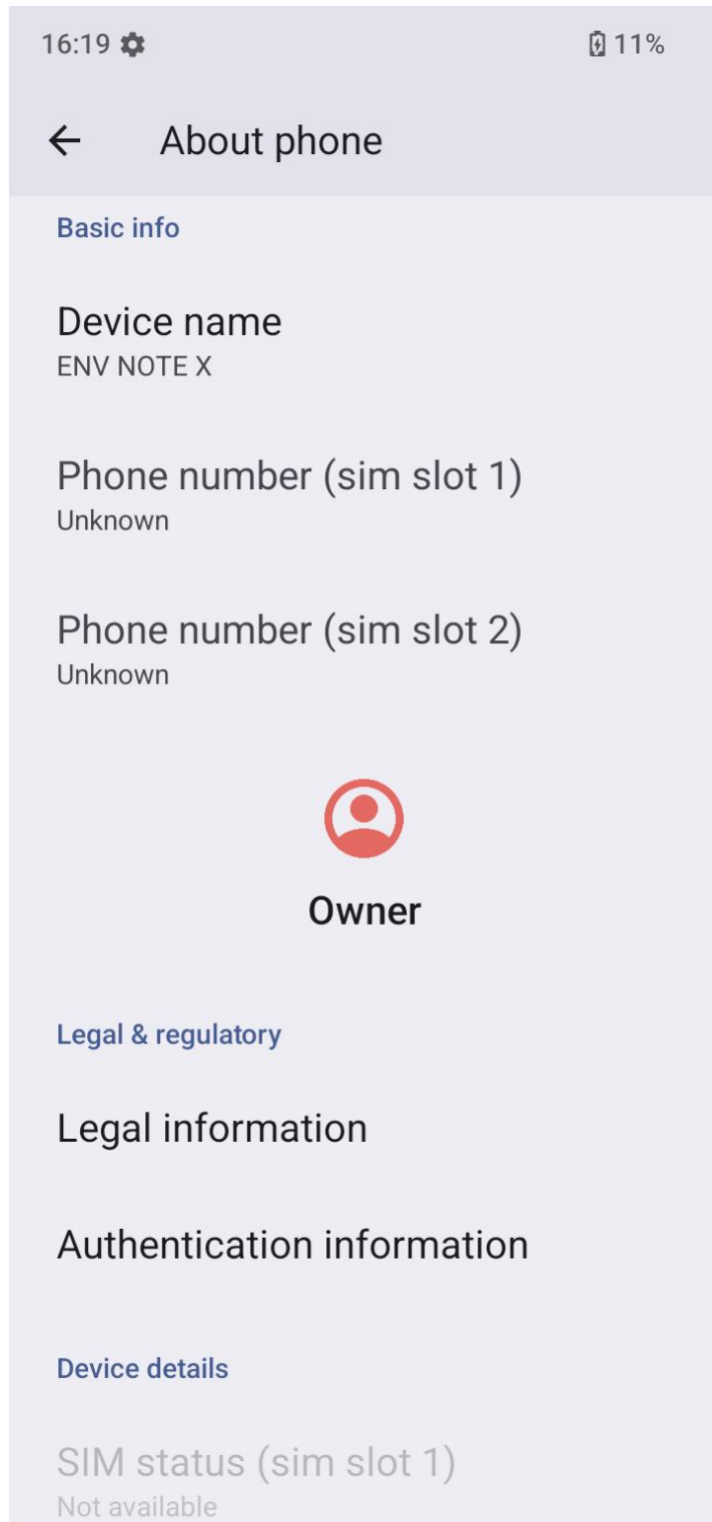

The E-label information

To access the e-label information, in the device, Choose: Settings >About phone >Authentication information

Detailed as follows:

Scroll through the menu to find and select Settings

Scroll down in Settings to find and select About phone

Scroll down in About phone to find and select Authentication information

The e-label will display Regulatory information