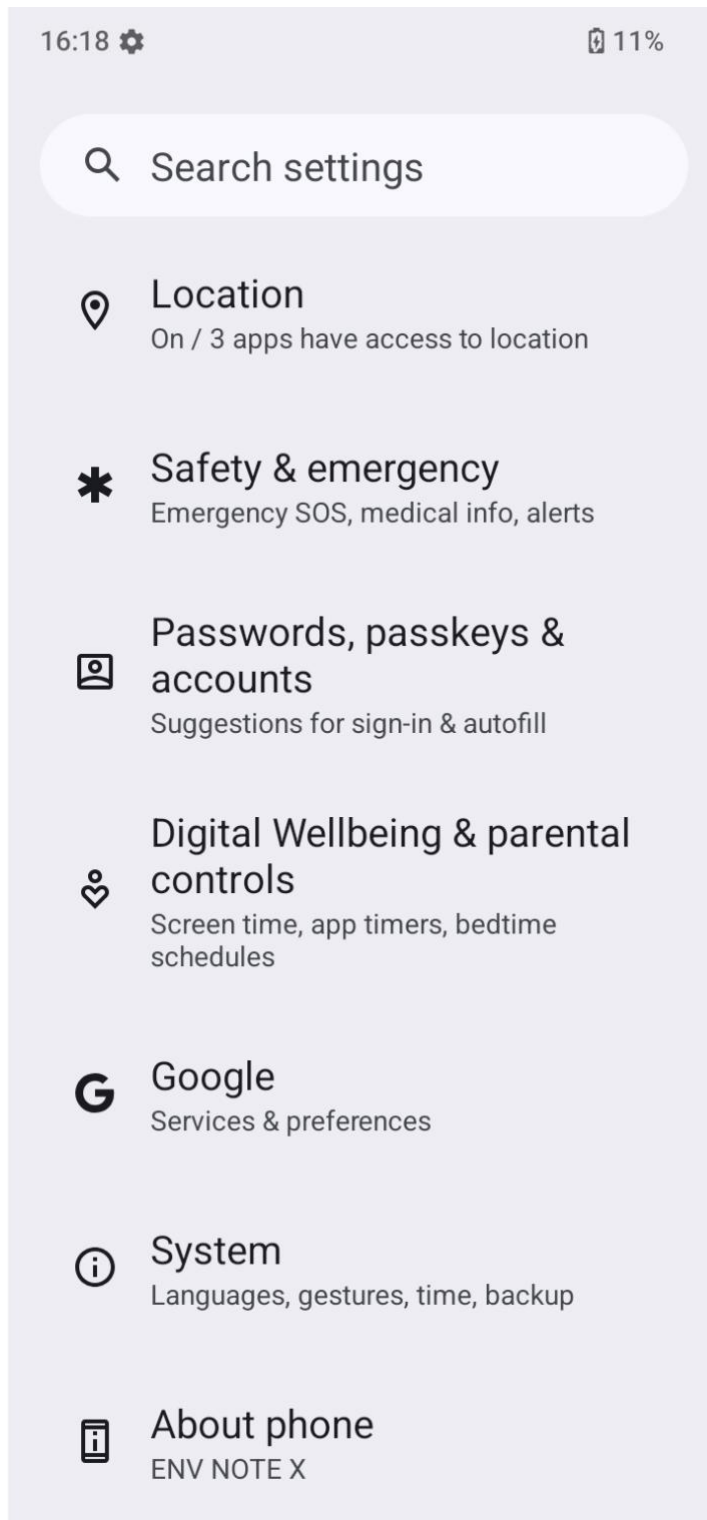

The E-label information

To access the e-label information, in the device, Choose: Settings >About phone >Authentication information

Detailed as follows:

Scroll through the menu to find and select Settings

Scroll down in Settings to find and select About phone

Scroll down in About phone to find and select Authentication information

The e-label will display Regulatory information