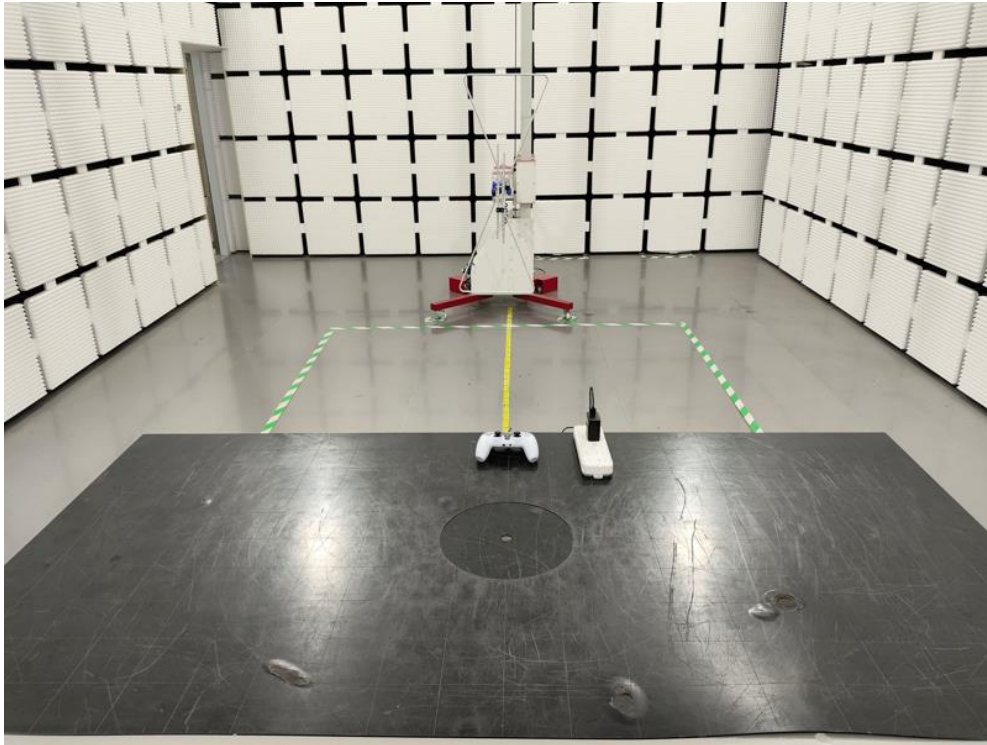

# Appendix I Test Setup Photo

FCC ID: 2B05F-775

Spurious Radiation Emissions Test (<1G)

Spurious Radiation Emissions Test (> 1G)

Conducted emission Test

-----End-----