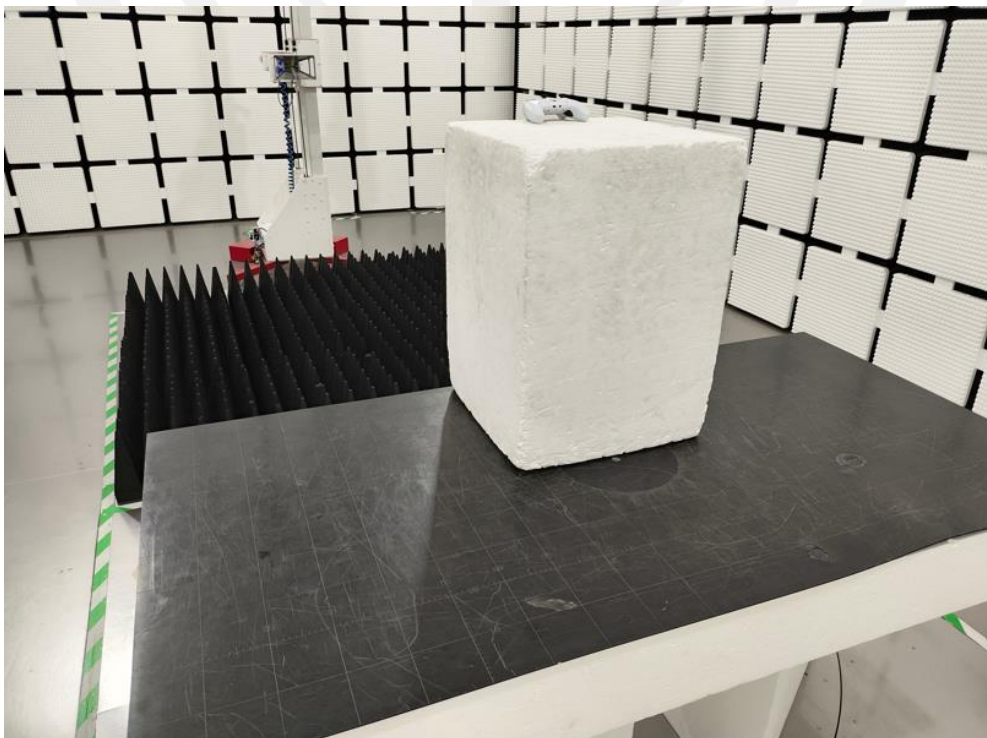

# Appendix I Test Setup Photo

FCC ID: 2B05F-775

Spurious Radiation Emissions Test (<1G)

Spurious Radiation Emissions Test (> 1G)

Conducted emission Test

-----End-----