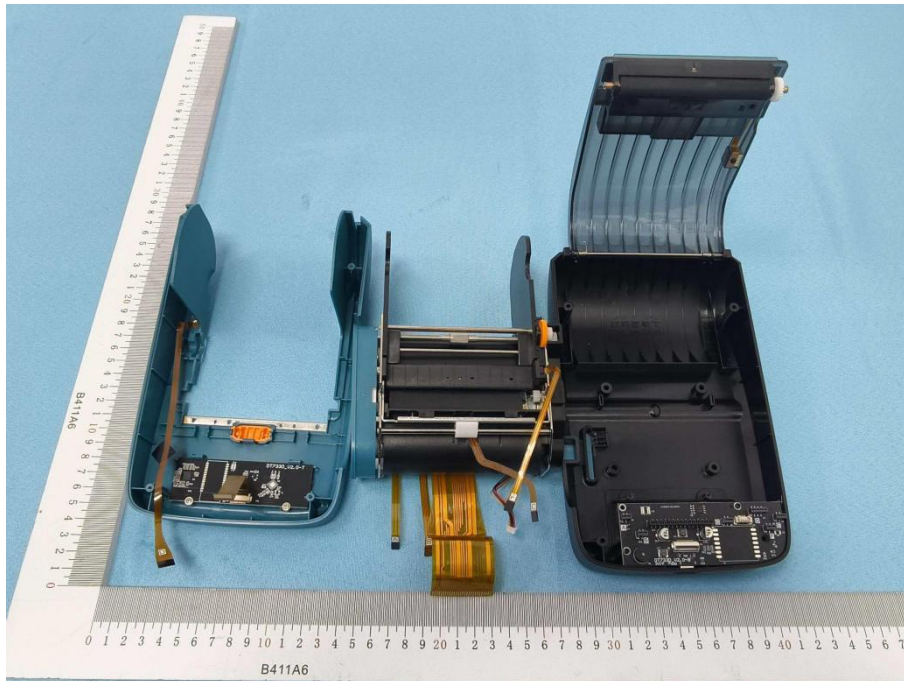

Appendix III -- Internal Photograph

Shenzhen Anbotek Compliance Laboratory Limited

Address: Sogood Industrial Zone Laboratory & 1/F. of Building D, Sogood Science and Technology Park, Sanwei Community, Hangcheng Subdistrict, Bao'an District, Shenzhen, Guangdong, China
Tel:(86)0755-26066440 Email:service@anbotek.com