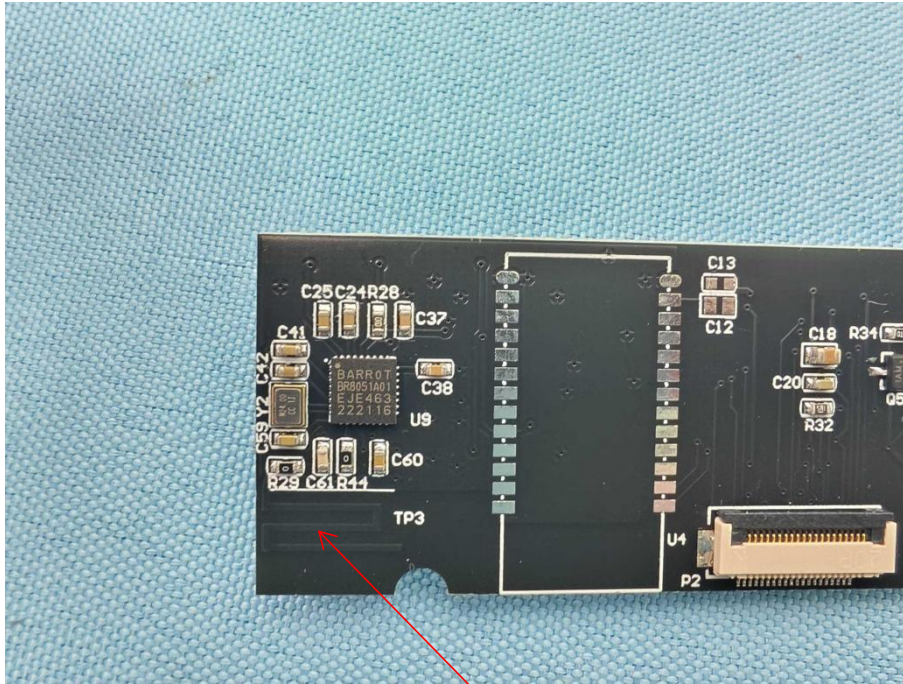

ANT

Shenzhen Anbotek Compliance Laboratory Limited

Address: Sogood Industrial Zone Laboratory & 1/F. of Building D, Sogood Science and Technology Park, Sanwei Community, Hangcheng Subdistrict, Bao'an District, Shenzhen, Guangdong, China
Tel:(86)0755-26066440 Email:service@anbotek.com

Hotline 400-003-0500
www.anbotek.com