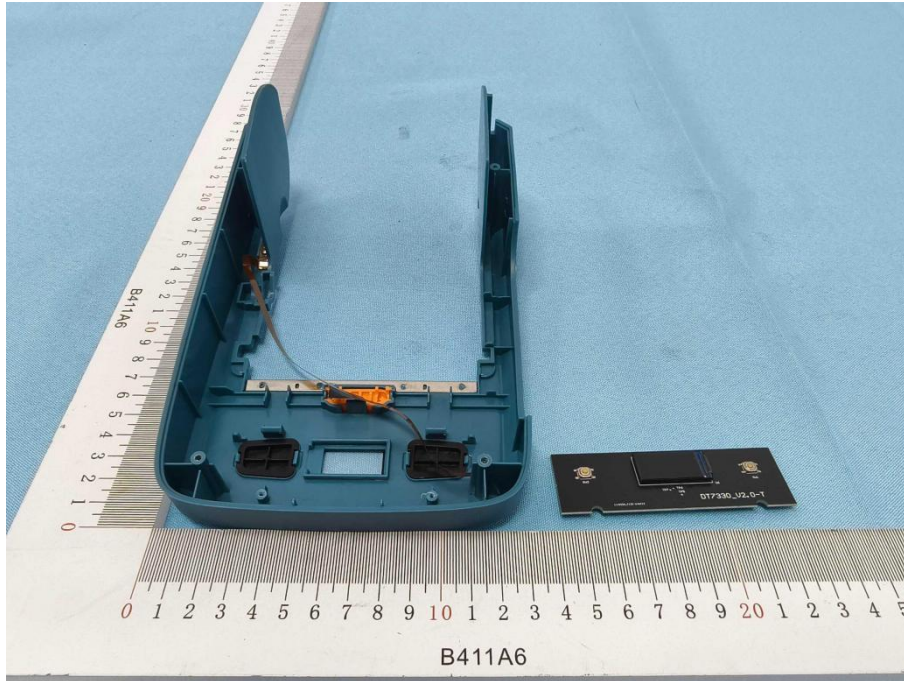

Shenzhen Anbotek Compliance Laboratory Limited

Address: Sogood Industrial Zone Laboratory & 1/F. of Building D, Sogood Science and Technology Park, Sanwei Community, Hangcheng Subdistrict, Bao'an District, Shenzhen, Guangdong, China
Tel:(86)0755-26066440 Email:service@anbotek.com

Hotline
400-003-0500
www.anbotek.com