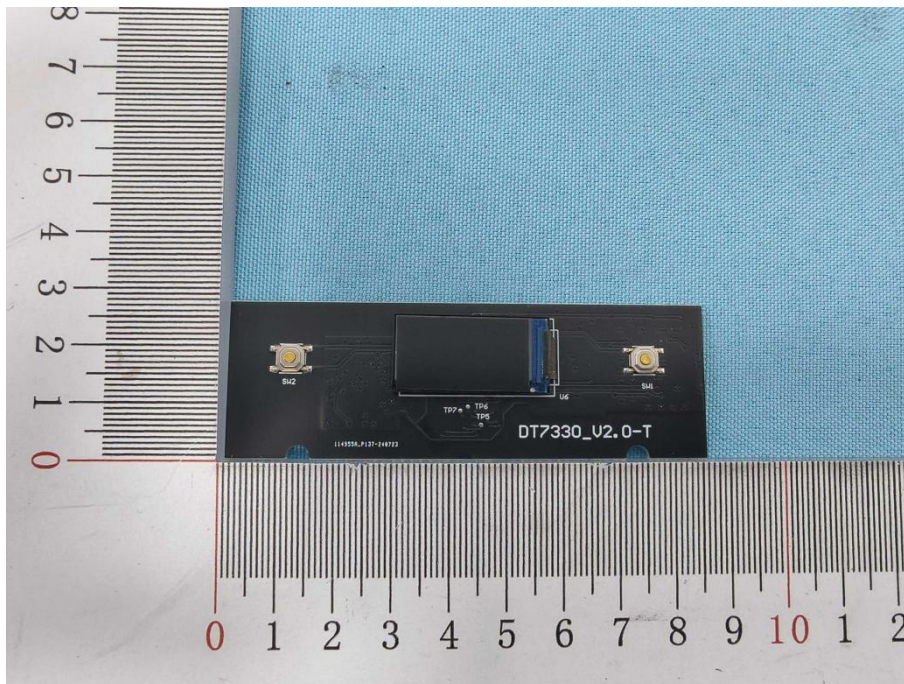

Shenzhen Anbotek Compliance Laboratory Limited

Address: Sogood Industrial Zone Laboratory & 1/F. of Building D, Sogood Science and Technology Park, Sanwei Community, Hangcheng Subdistrict, Bao'an District, Shenzhen, Guangdong, China
Tel:(86)0755-26066440 Email:service@anbotek.com

Hotline
400-003-0500
www.anbotek.com