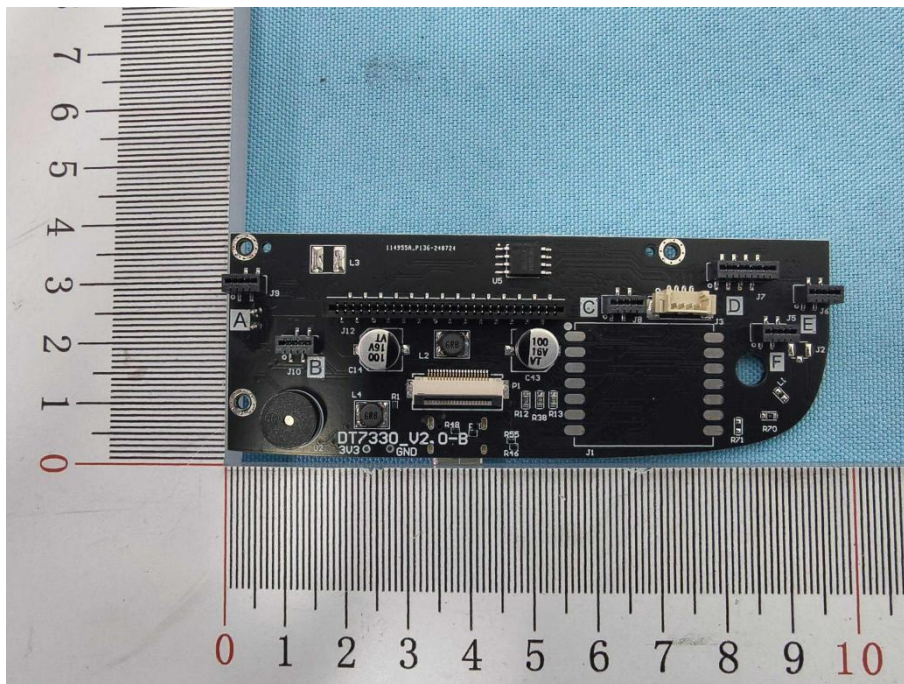

Appendix III -- Internal Photograph

Shenzhen Anbotek Compliance Laboratory Limited

Address: Sogood Industrial Zone Laboratory & 1/F. of Building D, Sogood Science and Technology Park, Sanwei Community, Hangcheng Subdistrict, Bao'an District, Shenzhen, Guangdong, China
Tel:(86)0755-26066440 Email:service@anbotek.com