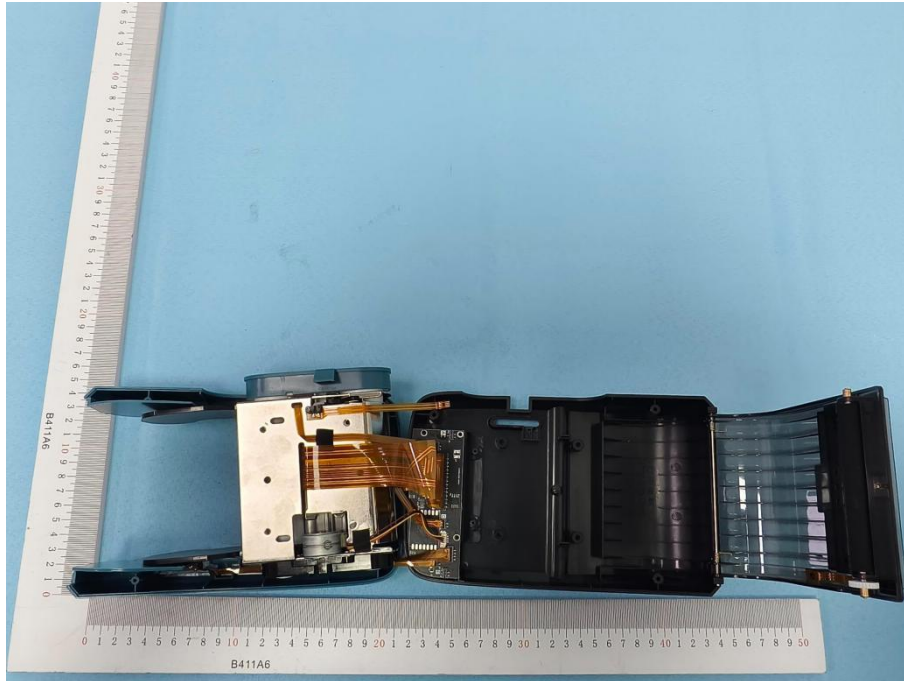

Appendix III -- Internal Photograph

Shenzhen Anbotek Compliance Laboratory Limited

Address: Sogood Industrial Zone Laboratory & 1/F. of Building D, Sogood Science and Technology Park, Sanwei Community, Hangcheng Subdistrict, Bao'an District, Shenzhen, Guangdong, China
Tel:(86)0755-26066440 Email:service@anbotek.com