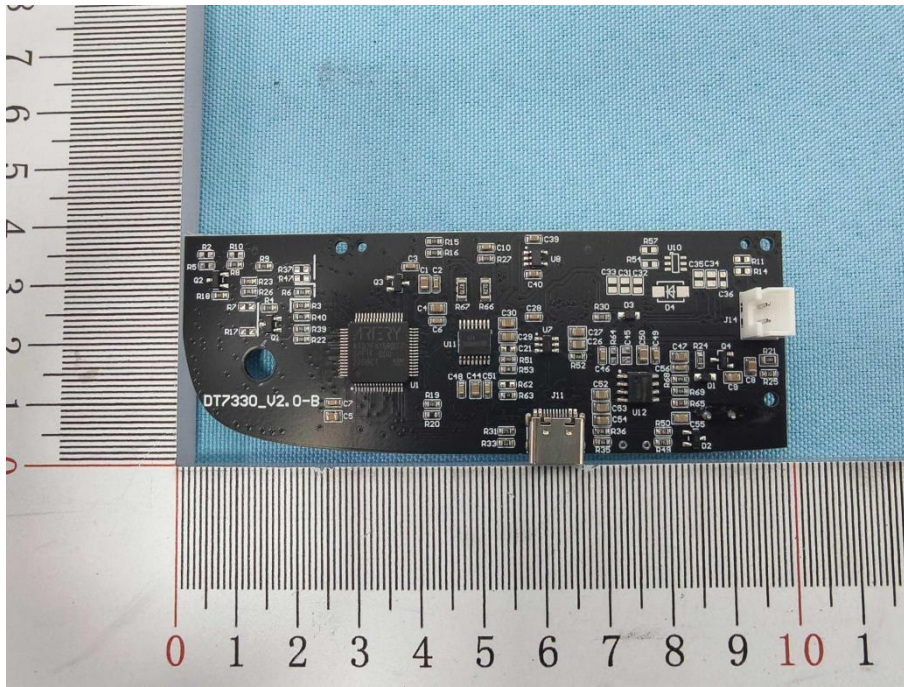

Shenzhen Anbotek Compliance Laboratory Limited

Address: Sogood Industrial Zone Laboratory & 1/F. of Building D, Sogood Science and Technology Park, Sanwei Community, Hangcheng Subdistrict, Bao'an District, Shenzhen, Guangdong, China
Tel: (86)0755-26066440 Email: service@anbotek.com

Hotline 400-003-0500
www.anbotek.com