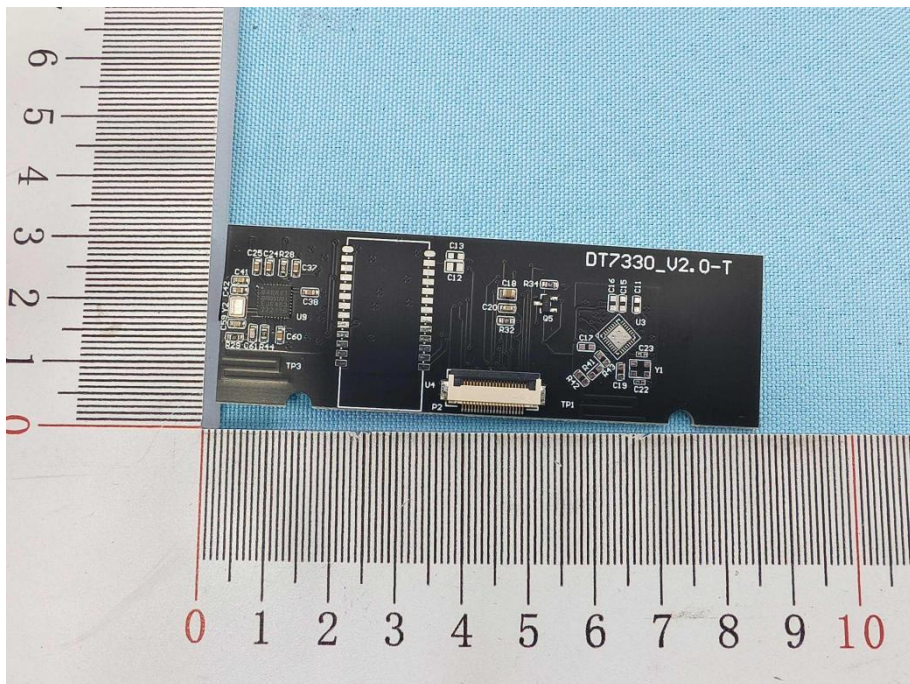

Shenzhen Anbotek Compliance Laboratory Limited

Address: Sogood Industrial Zone Laboratory & 1/F. of Building D, Sogood Science and Technology Park, Sanwei Community, Hangcheng Subdistrict, Bao'an District, Shenzhen, Guangdong, China
Tel:(86)0755-26066440 Email:service@anbotek.com

Hotline
400-003-0500
www.anbotek.com