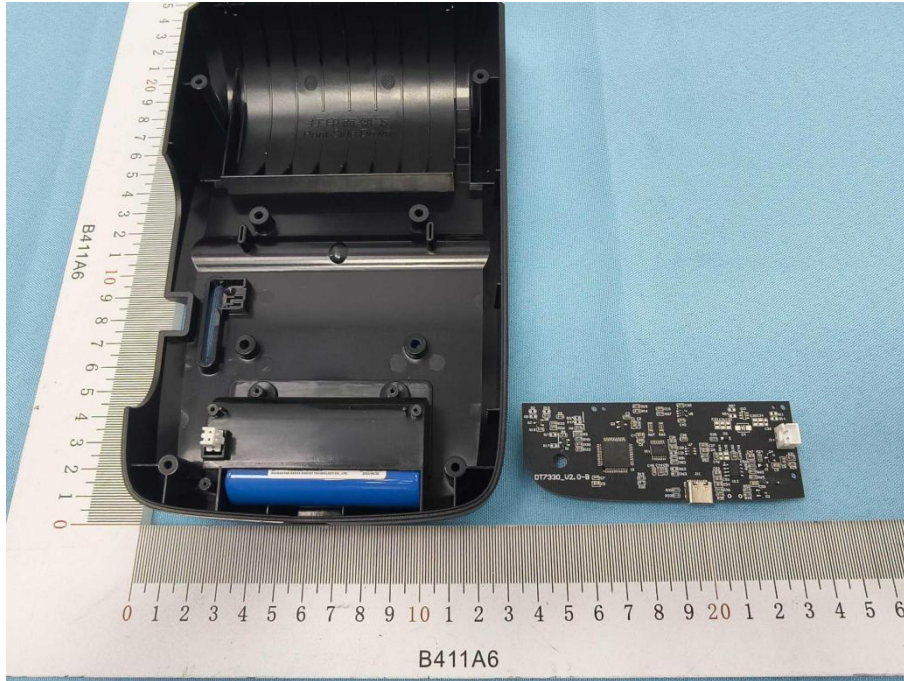

Appendix III -- Internal Photograph

Shenzhen Anbotek Compliance Laboratory Limited

Address: Sogood Industrial Zone Laboratory & 1/F. of Building D, Sogood Science and Technology Park, Sanwei Community, Hangcheng Subdistrict, Bao'an District, Shenzhen, Guangdong, China
Tel:(86)0755-26066440 Email:service@anbotek.com