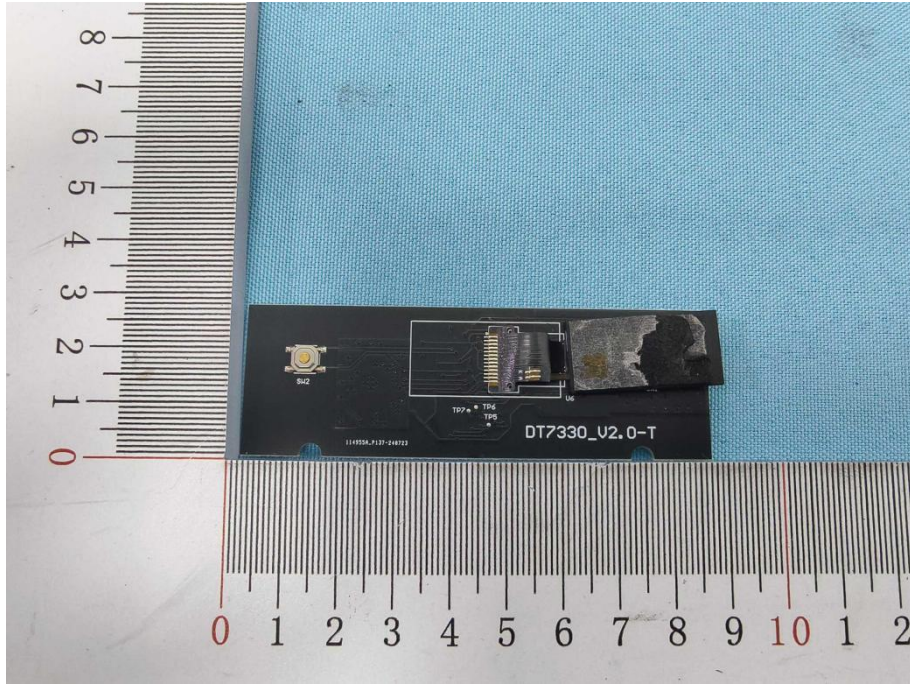

Shenzhen Anbotek Compliance Laboratory Limited

Address: Sogood Industrial Zone Laboratory & 1/F. of Building D, Sogood Science and Technology Park, Sanwei Community, Hangcheng Subdistrict, Bao'an District, Shenzhen, Guangdong, China
Tel:(86)0755-26066440 Email:service@anbotek.com

Hotline
400-003-0500
www.anbotek.com