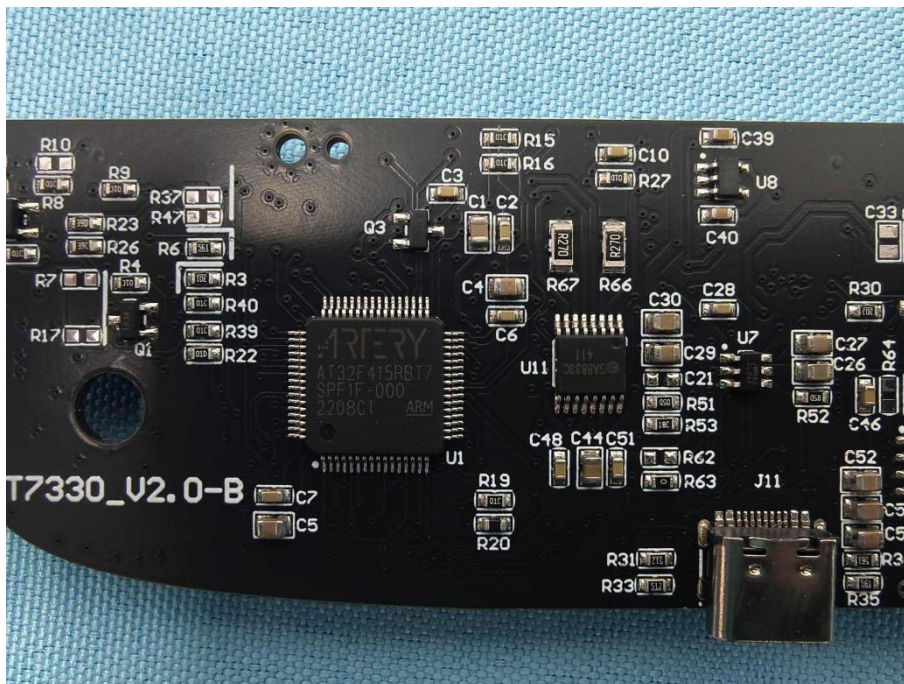

Shenzhen Anbotek Compliance Laboratory Limited

Address: Sogood Industrial Zone Laboratory & 1/F. of Building D, Sogood Science and Technology Park, Sanwei Community, Hangcheng Subdistrict, Bao'an District, Shenzhen, Guangdong, China
Tel: (86)0755-26066440 Email: service@anbotek.com

Hotline 400-003-0500
www.anbotek.com