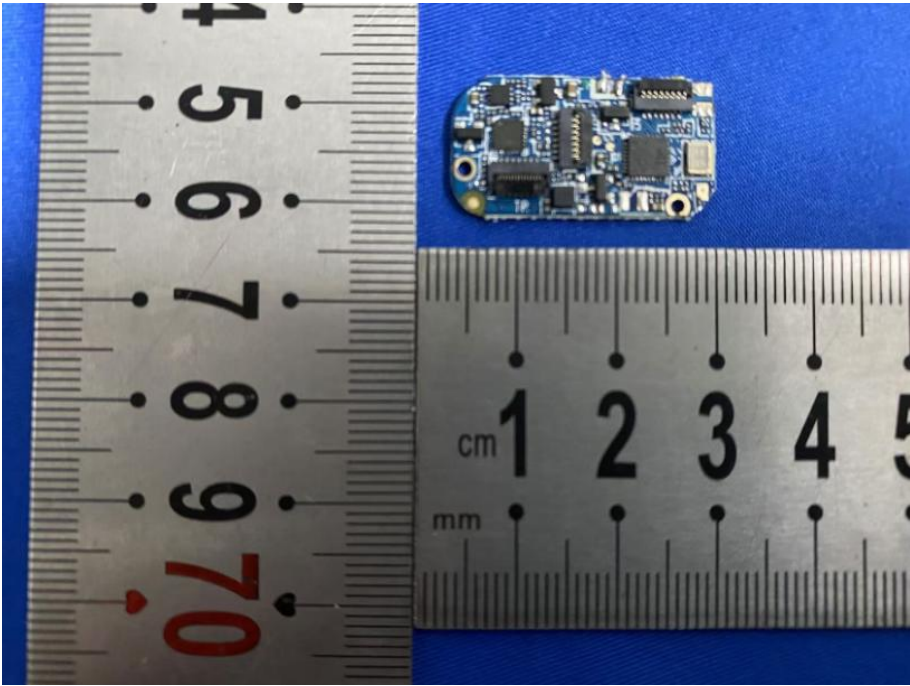

Model: ZCDL-TB40D

Internal Photos

BT ANT