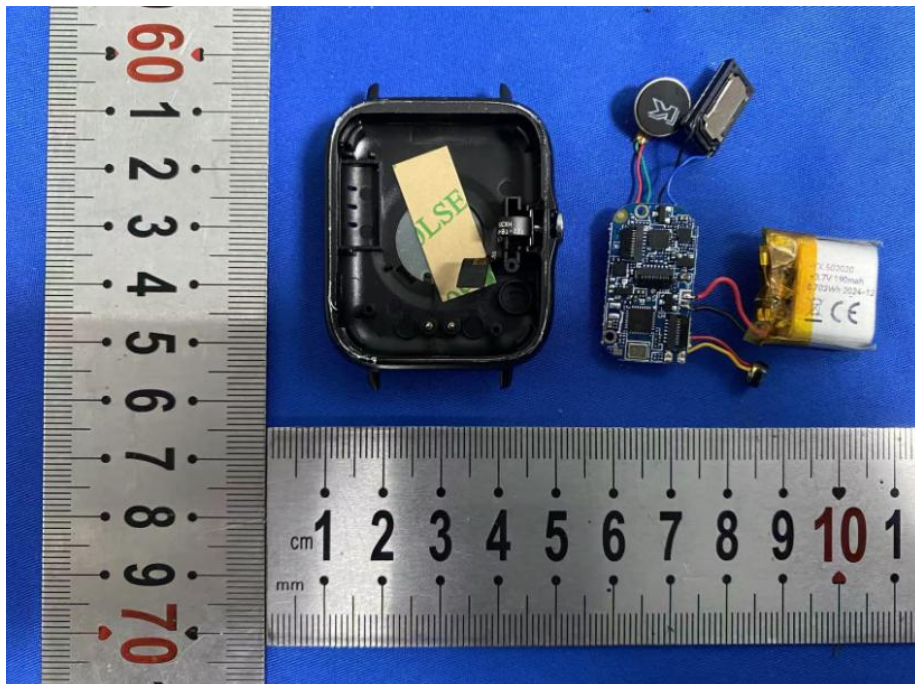

Model: ZCDL-TB40D

Internal Photos

BT ANT