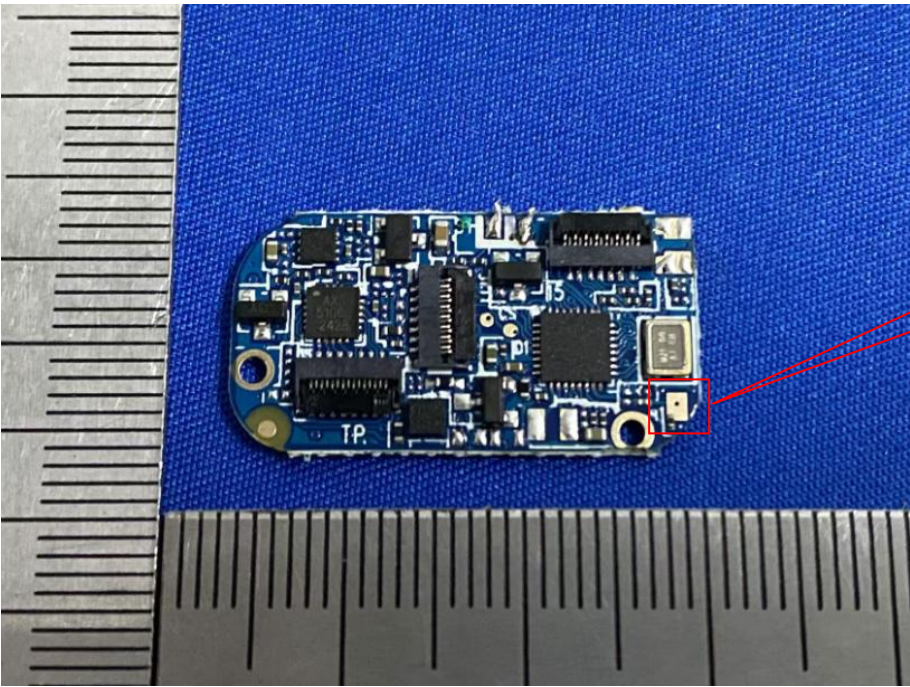

Model: ZCDL-TB40D

Internal Photos

BT ANT