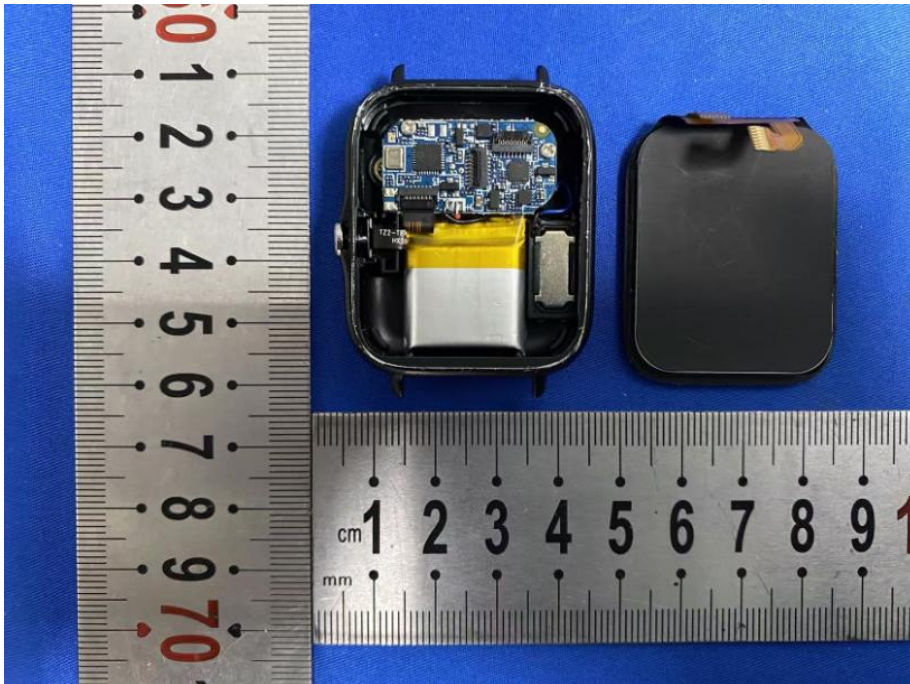

Model: ZCDL-TB40D

Internal Photos

BT ANT