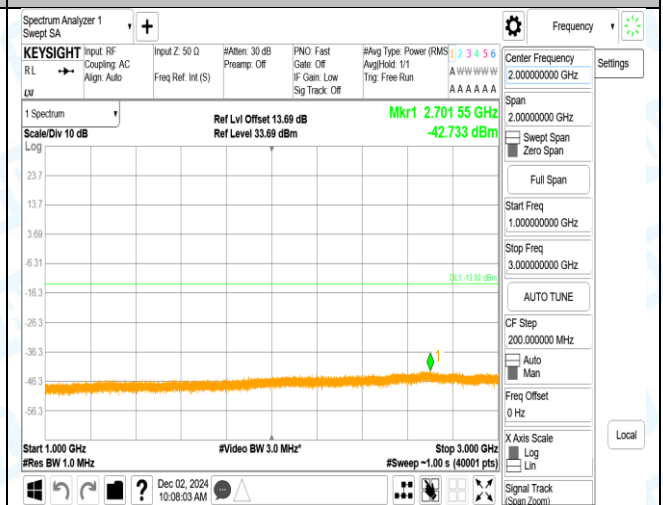

Band5_5MHz_QPSK_20425_1RB#0_0.15~30_0.15~30

Band5_5MHz_QPSK_20425_1RB#0_30~1000_30~1000

Band5_5MHz_QPSK_20425_1RB#0_1000~3000_1000~3000

Band5_5MHz_QPSK_20425_1RB#0_3000~10000_3000~10000

Band5_5MHz_QPSK_20425_1RB#24_0.009~0.15_0.009~0.15