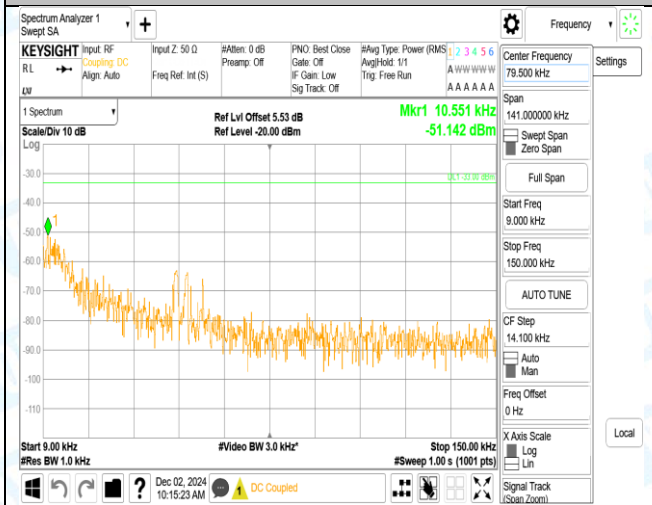

Band5_5MHz_QPSK_20525_1RB#0_30~1000_30~1000

Band5_5MHz_QPSK_20525_1RB#0_1000~3000_1000~3000

Band5_5MHz_QPSK_20525_1RB#0_3000~10000_3000~10000

Band5_5MHz_QPSK_20525_1RB#24_0.009~0.15_0.009~0.15

Band5_5MHz_QPSK_20525_1RB#24_0.15~30_0.15~30