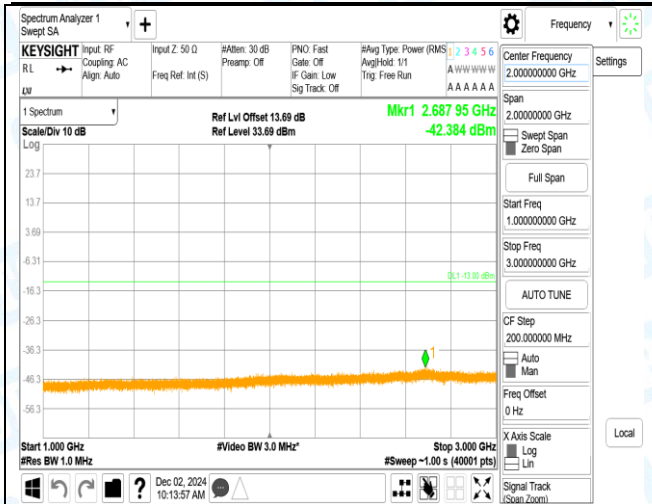

Band5_5MHz_QPSK_20525_1RB#0_1000~3000_1000~3000

Band5_5MHz_QPSK_20525_1RB#24_0.009~0.15_0.009~0.15