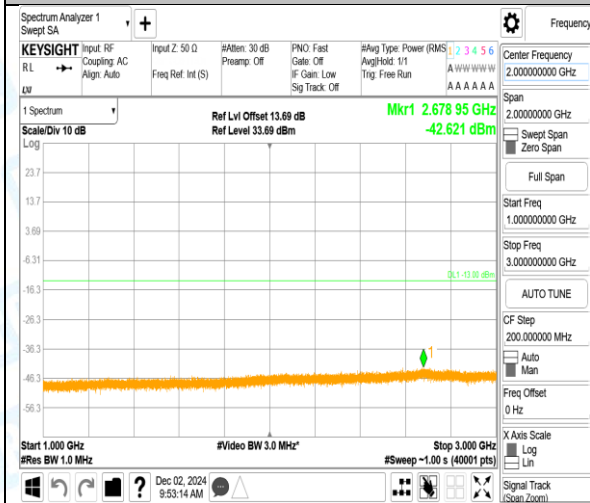

Band5_3MHz_16QAM_20635_15RB#0_0.15~30_0.15~30

Band5_3MHz_16QAM_20635_15RB#0_30~1000_30~1000

Band5_3MHz_16QAM_20635_15RB#0_1000~3000_1000~3000

Band5_3MHz_16QAM_20635_15RB#0_3000~10000_3000~10000

Band5_5MHz_QPSK_20425_1RB#0_0.009~0.15_0.009~0.15

Band5_5MHz_QPSK_20425_1RB#0_0.15~30_0.15~30

Band5_5MHz_QPSK_20425_1RB#0_30~1000_30~1000

Band5_5MHz_QPSK_20425_1RB#0_1000~3000_1000~3000

Band5_5MHz_QPSK_20425_1RB#0_3000~10000_3000~10000

Band5_5MHz_QPSK_20425_1RB#24_0.009~0.15_0.009~0.15