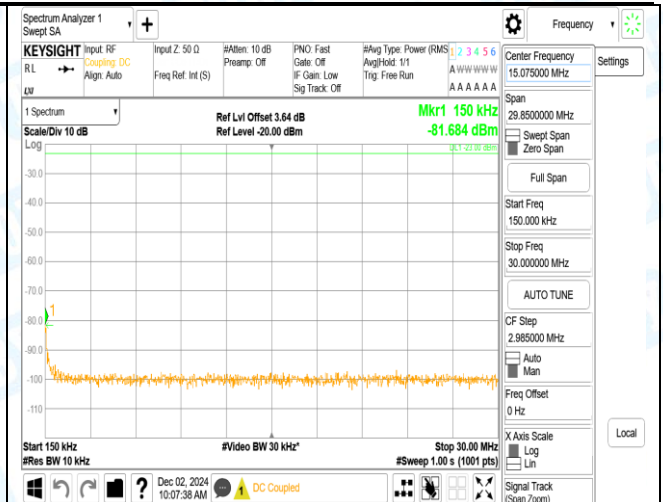

Band5_3MHz_16QAM_20635_15RB#0_0.15~30_0.15~30

Band5_3MHz_16QAM_20635_15RB#0_30~1000_30~1000

Band5_3MHz_16QAM_20635_15RB#0_1000~3000_1000~3000

Band5_3MHz_16QAM_20635_15RB#0_3000~10000_3000~10000

Band5_5MHz_QPSK_20425_1RB#0_0.009~0.15_0.009~0.15

Band5_5MHz_QPSK_20425_1RB#0_0.15~30_0.15~30

Band5_5MHz_QPSK_20425_1RB#0_30~1000_30~1000

Band5_5MHz_QPSK_20425_1RB#0_1000~3000_1000~3000

Band5_5MHz_QPSK_20425_1RB#0_3000~10000_3000~10000

Band5_5MHz_QPSK_20425_1RB#24_0.009~0.15_0.009~0.15