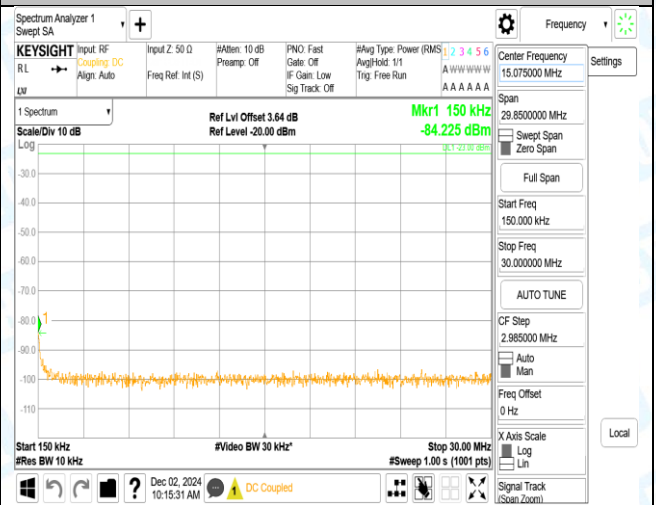

Band5_5MHz_QPSK_20525_1RB#0_30~1000_30~1000

Band5_5MHz_QPSK_20525_1RB#0_1000~3000_1000~3000

Band5_5MHz_QPSK_20525_1RB#0_3000~10000_3000~10000

Band5_5MHz_QPSK_20525_1RB#24_0.009~0.15_0.009~0.15

Band5_5MHz_QPSK_20525_1RB#24_0.15~30_0.15~30