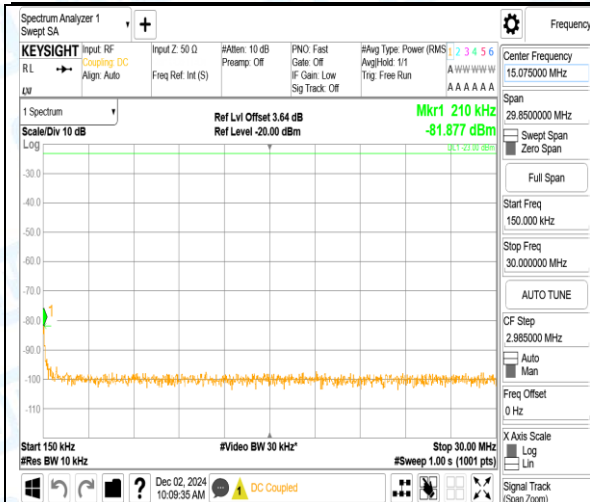

Band5_5MHz_QPSK_20425_1RB#24_0.15~30_0.15~30