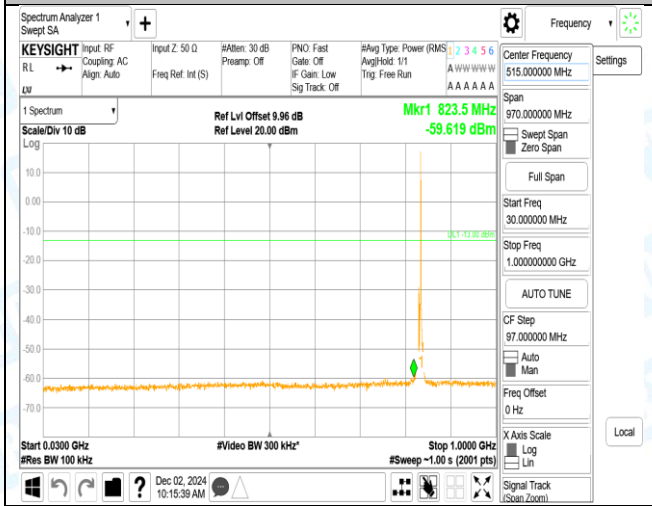

Band5_5MHz_QPSK_20525_1RB#24_30~1000_30~1000

Band5_5MHz_QPSK_20525_1RB#24_3000~10000_3000~10000