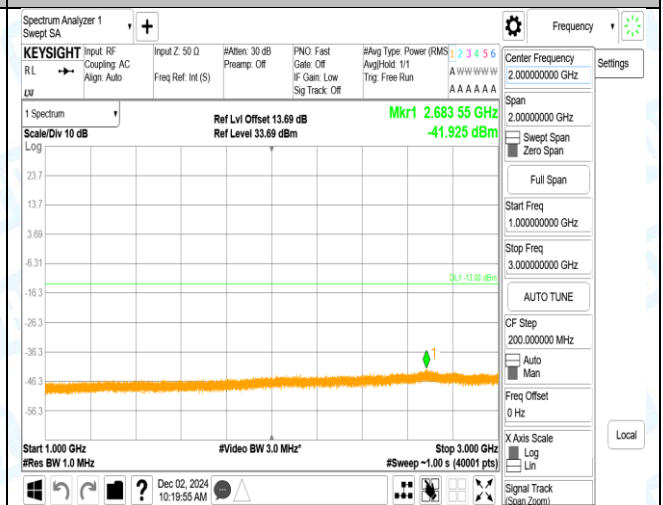

Band5_5MHz_QPSK_20625_1RB#0_1000~3000_1000~3000

Band5_5MHz_QPSK_20625_1RB#24_0.009~0.15_0.009~0.15