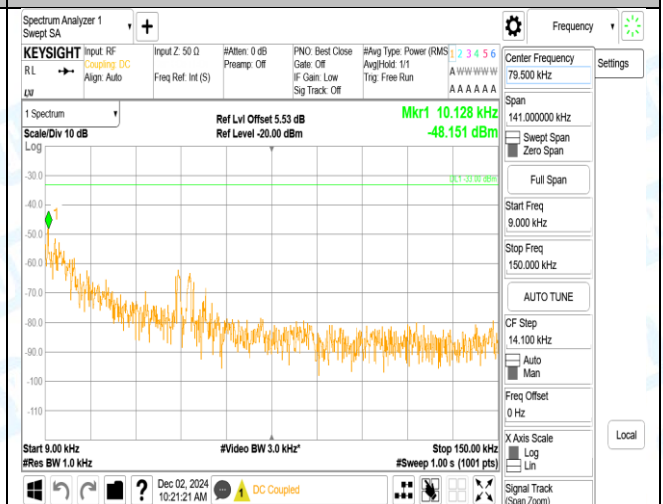

Band5_5MHz_QPSK_20625_1RB#0_30~1000_30~1000

Band5_5MHz_QPSK_20625_1RB#0_1000~3000_1000~3000

Band5_5MHz_QPSK_20625_1RB#0_3000~10000_3000~10000

Band5_5MHz_QPSK_20625_1RB#24_0.009~0.15_0.009~0.15

Band5_5MHz_QPSK_20625_1RB#24_0.15~30_0.15~30