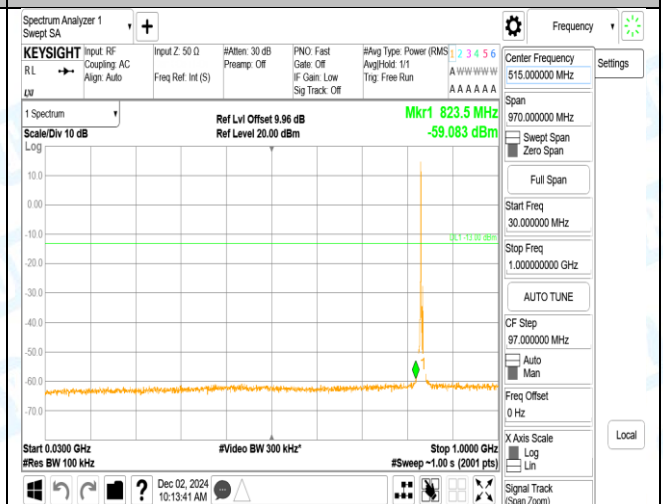

Band5_5MHz_QPSK_20425_1RB#24_0.15~30_0.15~30

Band5_5MHz_QPSK_20425_1RB#24_30~1000_30~1000

Band5_5MHz_QPSK_20425_25RB#0_3000~10000_3000~10000

Band5_5MHz_QPSK_20525_1RB#0_0.009~0.15_0.009~0.15

Band5_5MHz_QPSK_20525_1RB#0_0.15~30_0.15~30

Band5_5MHz_QPSK_20525_1RB#0_30~1000_30~1000

Band5_5MHz_QPSK_20525_1RB#0_1000~3000_1000~3000

Band5_5MHz_QPSK_20525_1RB#0_3000~10000_3000~10000

Band5_5MHz_QPSK_20525_1RB#24_0.009~0.15_0.009~0.15

Band5_5MHz_QPSK_20525_1RB#24_0.15~30_0.15~30