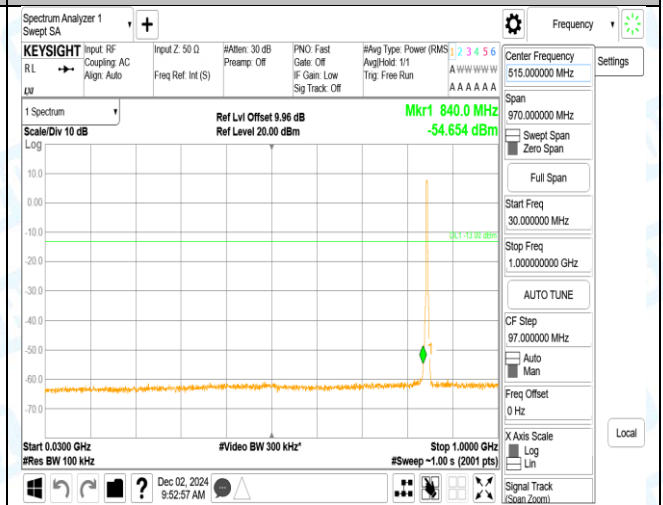

Band5_3MHz_16QAM_20635_15RB#0_0.15~30_0.15~30

Band5_3MHz_16QAM_20635_15RB#0_30~1000_30~1000

Band5_3MHz_16QAM_20635_15RB#0_1000~3000_1000~3000

Band5_3MHz_16QAM_20635_15RB#0_3000~10000_3000~10000

Band5_5MHz_QPSK_20425_1RB#0_0.009~0.15_0.009~0.15

Band5_5MHz_QPSK_20425_1RB#0_0.15~30_0.15~30

Band5_5MHz_QPSK_20425_1RB#0_30~1000_30~1000

Band5_5MHz_QPSK_20425_1RB#0_1000~3000_1000~3000

Band5_5MHz_QPSK_20425_1RB#0_3000~10000_3000~10000

Band5_5MHz_QPSK_20425_1RB#24_0.009~0.15_0.009~0.15