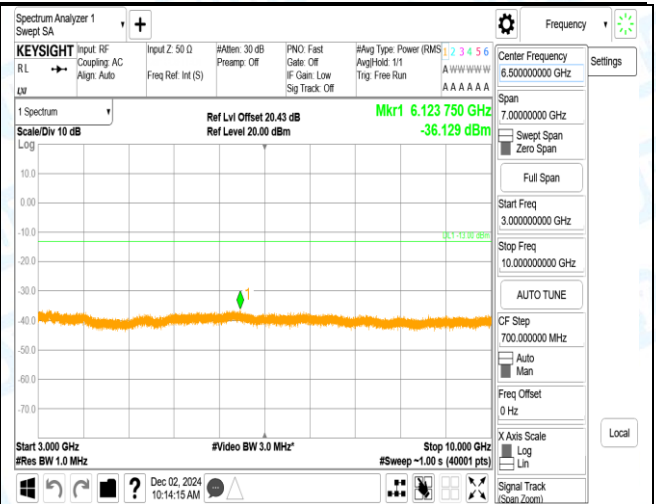

Band5_5MHz_QPSK_20525_1RB#0_3000~10000_3000~10000

Band5_5MHz_QPSK_20525_1RB#24_0.15~30_0.15~30