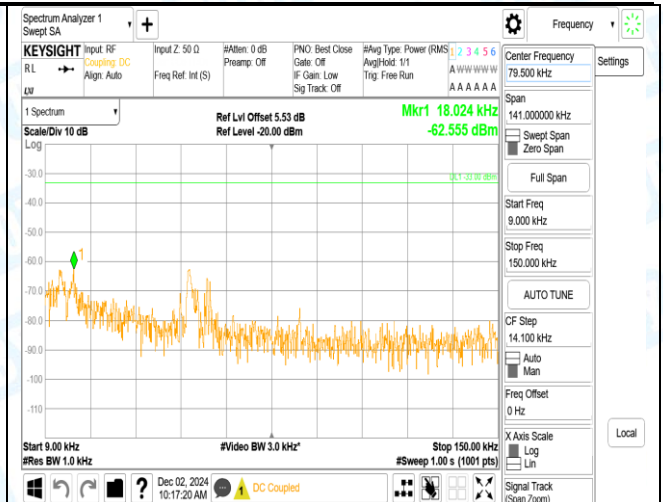

Band5_5MHz_QPSK_20525_25RB#0_0.009~0.15_0.009~0.15

Band5_5MHz_QPSK_20525_25RB#0_30~1000_30~1000