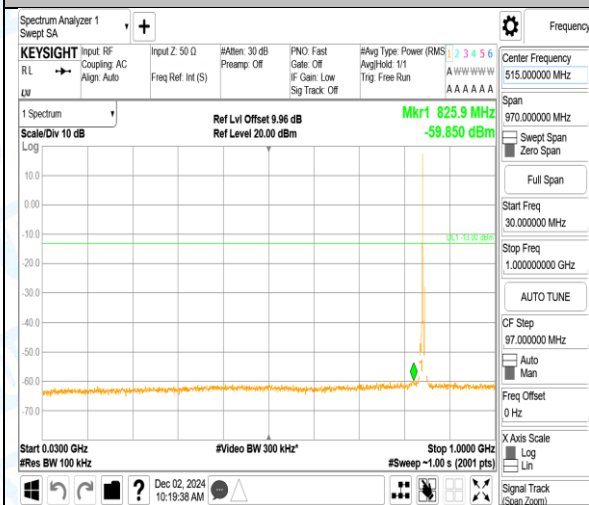

Band5_5MHz_QPSK_20625_1RB#0_30~1000_30~1000

Band5_5MHz_QPSK_20625_1RB#0_3000~10000_3000~10000