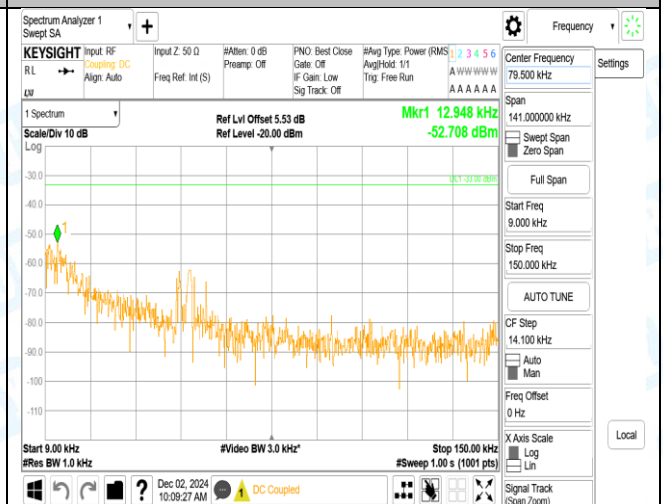

Band5_5MHz_QPSK_20425_1RB#24_0.009~0.15_0.009~0.15

Band5_5MHz_QPSK_20425_1RB#24_30~1000_30~1000