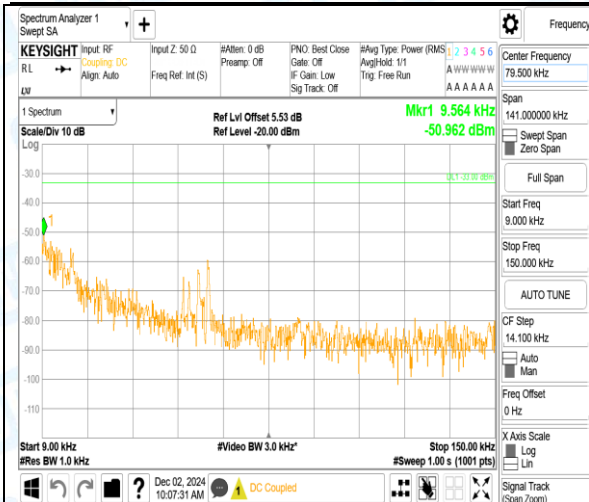

Band5_5MHz_QPSK_20425_1RB#0_0.009~0.15_0.009~0.15

Band5_5MHz_QPSK_20425_1RB#0_30~1000_30~1000