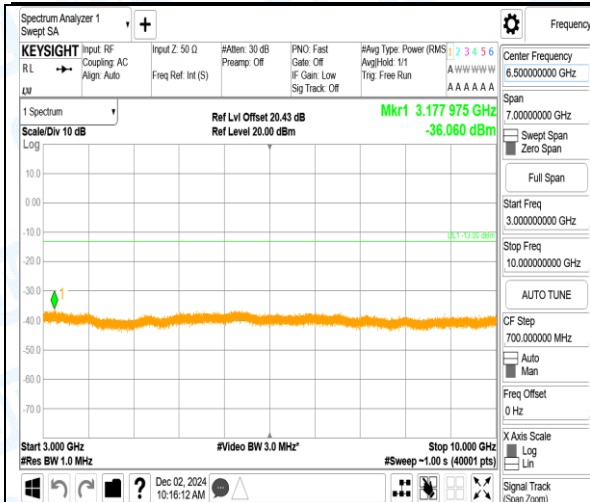

Band5_5MHz_QPSK_20525_1RB#24_3000~10000_3000~10000

Band5_5MHz_QPSK_20525_25RB#0_0.15~30_0.15~30