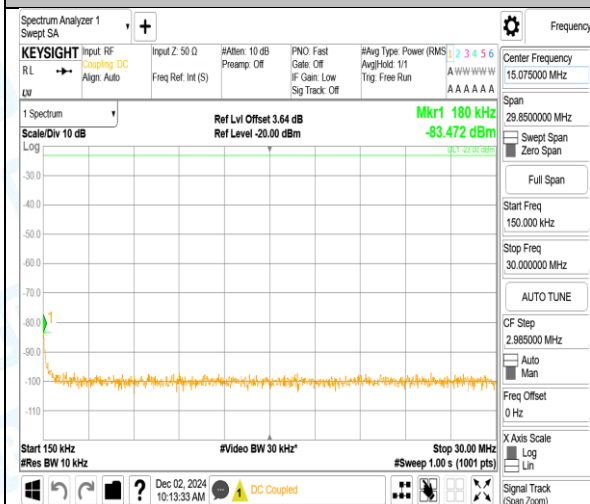

Band5_5MHz_QPSK_20525_1RB#0_0.15~30_0.15~30

Band5_5MHz_QPSK_20525_1RB#0_1000~3000_1000~3000