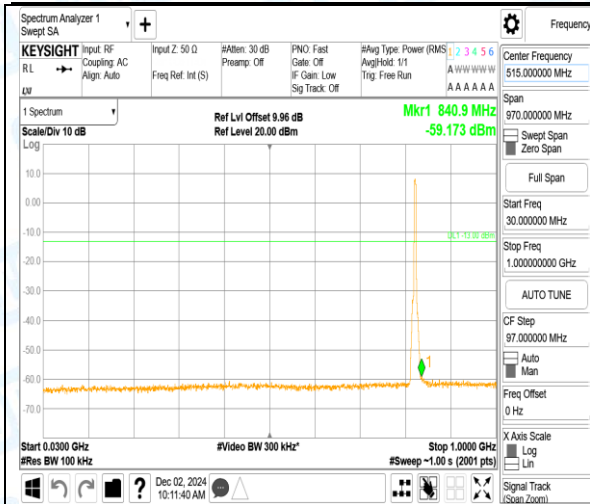

Band5_5MHz_QPSK_20425_1RB#0_0.15~30_0.15~30

Band5_5MHz_QPSK_20425_1RB#0_30~1000_30~1000

Band5_5MHz_QPSK_20425_1RB#0_1000~3000_1000~3000

Band5_5MHz_QPSK_20425_1RB#0_3000~10000_3000~10000

Band5_5MHz_QPSK_20425_1RB#24_0.009~0.15_0.009~0.15

Band5_5MHz_QPSK_20425_1RB#24_0.15~30_0.15~30

Band5_5MHz_QPSK_20425_1RB#24_30~1000_30~1000

Band5_5MHz_QPSK_20425_25RB#0_3000~10000_3000~10000

Band5_5MHz_QPSK_20525_1RB#0_0.009~0.15_0.009~0.15

Band5_5MHz_QPSK_20525_1RB#0_0.15~30_0.15~30