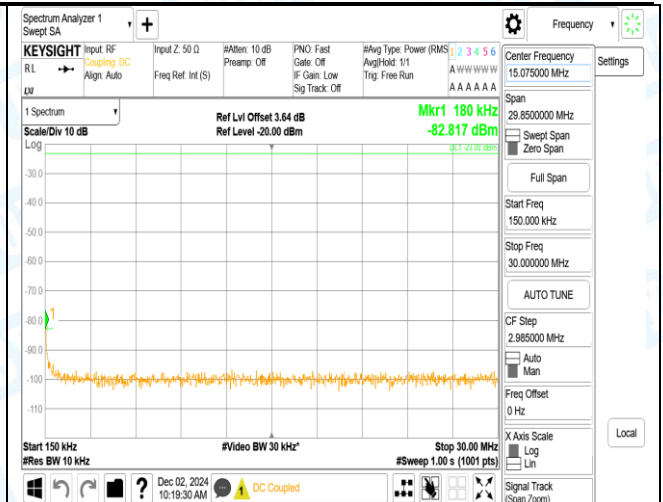

Band5_5MHz_QPSK_20625_1RB#0_0.15~30_0.15~30

Band5_5MHz_QPSK_20625_1RB#0_1000~3000_1000~3000