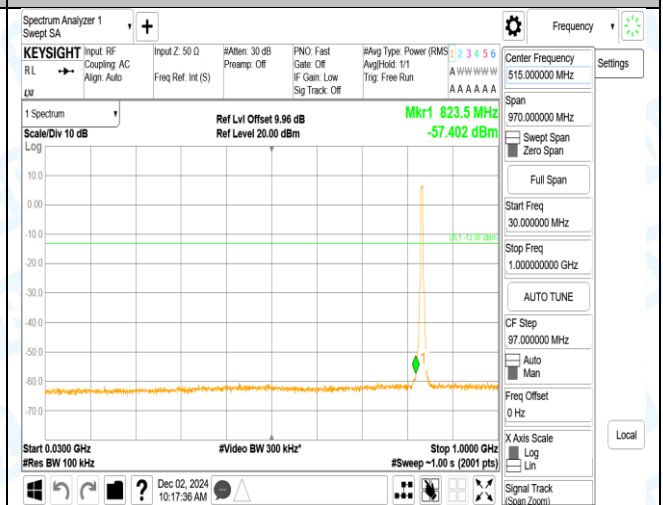

Band5_5MHz_QPSK_20525_25RB#0_30~1000_30~1000

Band5_5MHz_QPSK_20525_25RB#0_3000~10000_3000~10000