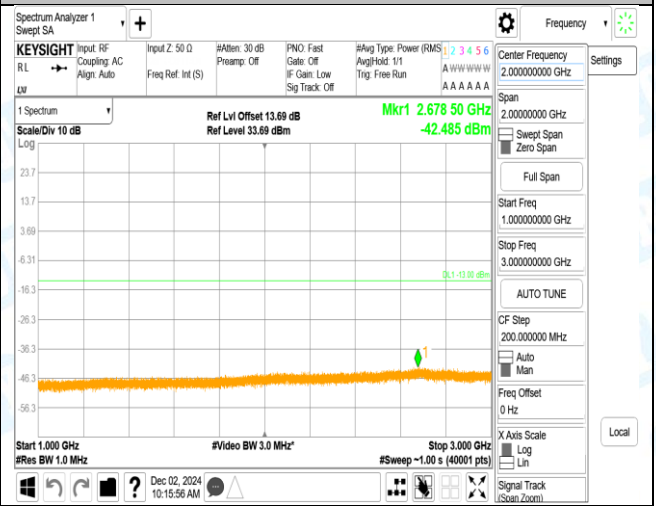

Band5_5MHz_QPSK_20525_1RB#24_1000~3000_1000~3000

Band5_5MHz_QPSK_20525_25RB#0_0.009~0.15_0.009~0.15