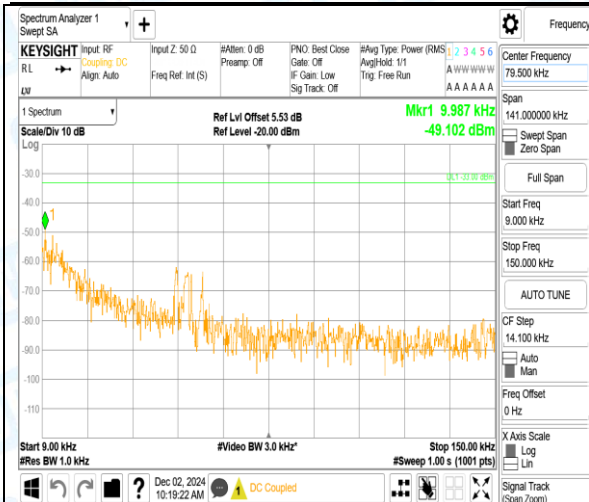

Band5_5MHz_QPSK_20525_25RB#0_30~1000_30~1000

Band5_5MHz_QPSK_20525_25RB#0_1000~3000_1000~3000

Band5_5MHz_QPSK_20525_25RB#0_3000~10000_3000~10000

Band5_5MHz_QPSK_20625_1RB#0_0.009~0.15_0.009~0.15

Band5_5MHz_QPSK_20625_1RB#0_0.15~30_0.15~30