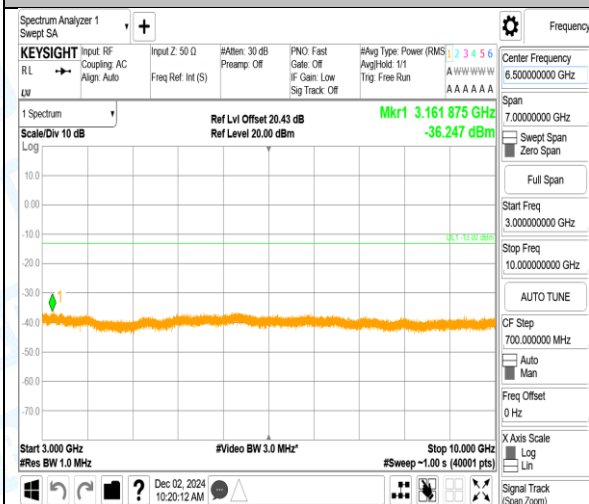

Band5_5MHz_QPSK_20625_1RB#0_30~1000_30~1000

Band5_5MHz_QPSK_20625_1RB#0_1000~3000_1000~3000

Band5_5MHz_QPSK_20625_1RB#0_3000~10000_3000~10000

Band5_5MHz_QPSK_20625_1RB#24_0.009~0.15_0.009~0.15

Band5_5MHz_QPSK_20625_1RB#24_0.15~30_0.15~30