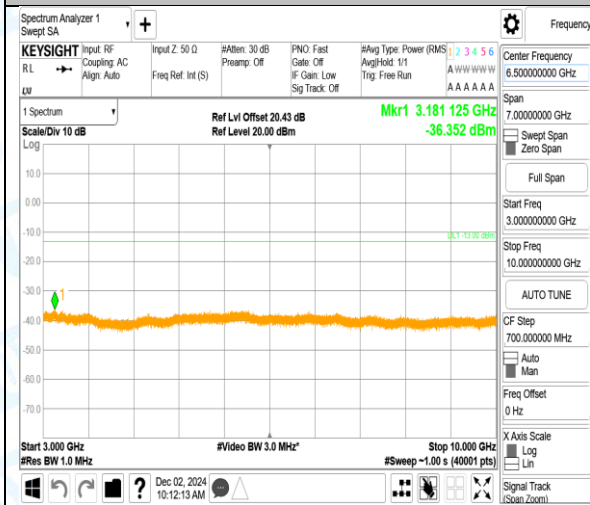

Band5_5MHz_QPSK_20425_1RB#24_0.15~30_0.15~30

Band5_5MHz_QPSK_20425_1RB#24_30~1000_30~1000

Band5_5MHz_QPSK_20425_25RB#0_3000~10000_3000~10000

Band5_5MHz_QPSK_20525_1RB#0_0.009~0.15_0.009~0.15

Band5_5MHz_QPSK_20525_1RB#0_0.15~30_0.15~30