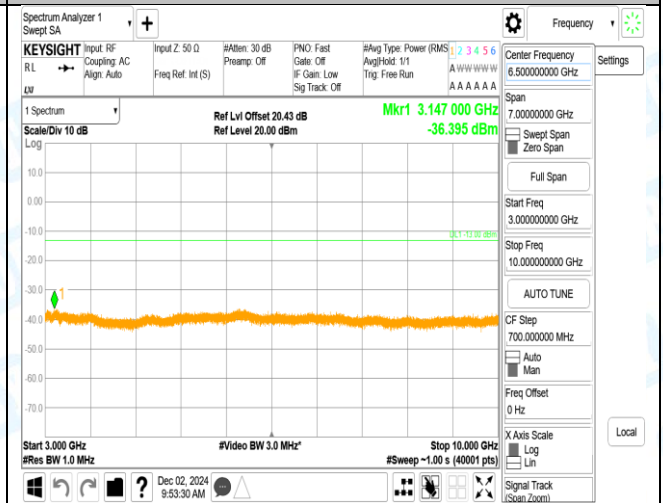

Band5_3MHz_16QAM_20635_15RB#0_0.15~30_0.15~30

Band5_3MHz_16QAM_20635_15RB#0_30~1000_30~1000

Band5_3MHz_16QAM_20635_15RB#0_1000~3000_1000~3000

Band5_3MHz_16QAM_20635_15RB#0_3000~10000_3000~10000

Band5_5MHz_QPSK_20425_1RB#0_0.009~0.15_0.009~0.15

Band5_5MHz_QPSK_20425_1RB#0_0.15~30_0.15~30

Band5_5MHz_QPSK_20425_1RB#0_30~1000_30~1000

Band5_5MHz_QPSK_20425_1RB#0_1000~3000_1000~3000

Band5_5MHz_QPSK_20425_1RB#0_3000~10000_3000~10000

Band5_5MHz_QPSK_20425_1RB#24_0.009~0.15_0.009~0.15