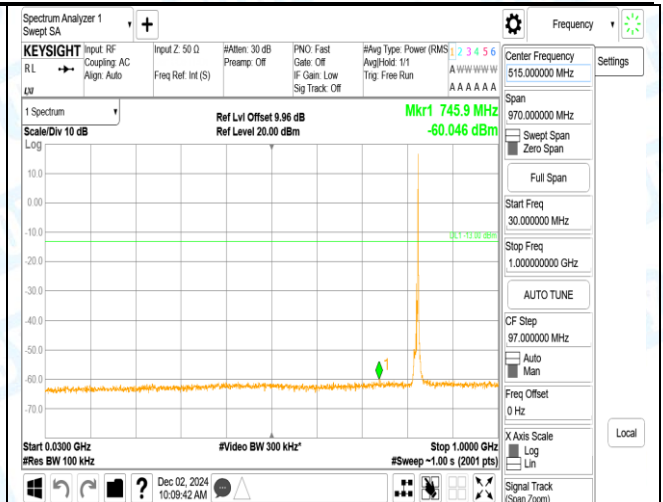

Band5_5MHz_QPSK_20425_1RB#24_30~1000_30~1000