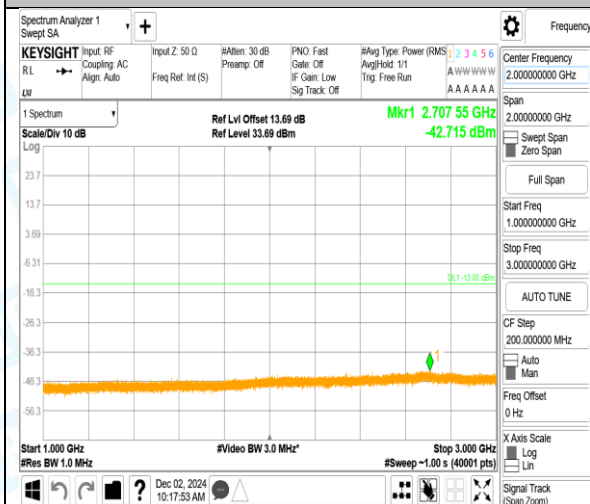

Band5_5MHz_QPSK_20525_25RB#0_1000~3000_1000~3000

Band5_5MHz_QPSK_20625_1RB#0_0.009~0.15_0.009~0.15