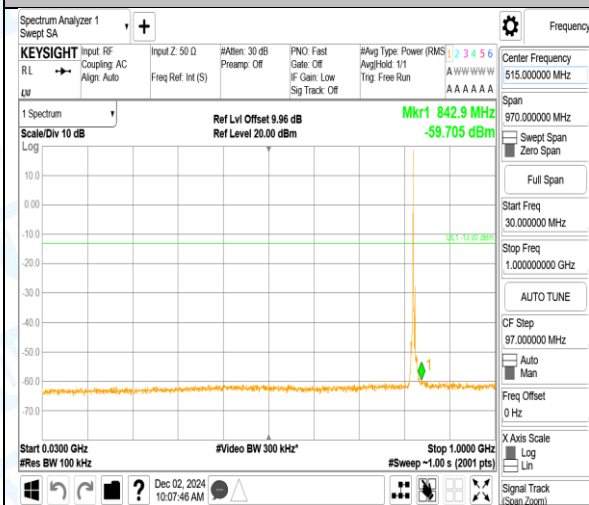

Band5_3MHz_16QAM_20635_15RB#0_0.15~30_0.15~30

Band5_3MHz_16QAM_20635_15RB#0_30~1000_30~1000

Band5_3MHz_16QAM_20635_15RB#0_1000~3000_1000~3000

Band5_3MHz_16QAM_20635_15RB#0_3000~10000_3000~10000

Band5_5MHz_QPSK_20425_1RB#0_0.009~0.15_0.009~0.15

Band5_5MHz_QPSK_20425_1RB#0_0.15~30_0.15~30

Band5_5MHz_QPSK_20425_1RB#0_30~1000_30~1000

Band5_5MHz_QPSK_20425_1RB#0_1000~3000_1000~3000

Band5_5MHz_QPSK_20425_1RB#0_3000~10000_3000~10000

Band5_5MHz_QPSK_20425_1RB#24_0.009~0.15_0.009~0.15