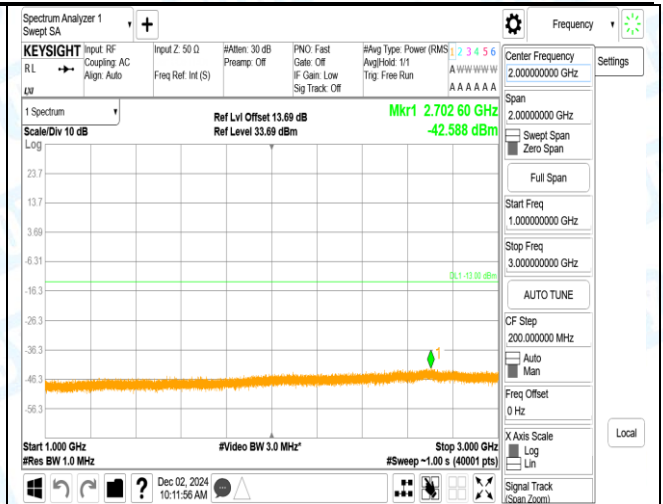

Band5_5MHz_QPSK_20425_1RB#24_0.15~30_0.15~30

Band5_5MHz_QPSK_20425_1RB#24_30~1000_30~1000

Band5_5MHz_QPSK_20425_25RB#0_3000~10000_3000~10000

Band5_5MHz_QPSK_20525_1RB#0_0.009~0.15_0.009~0.15

Band5_5MHz_QPSK_20525_1RB#0_0.15~30_0.15~30

Band5_5MHz_QPSK_20525_1RB#0_30~1000_30~1000

Band5_5MHz_QPSK_20525_1RB#0_1000~3000_1000~3000

Band5_5MHz_QPSK_20525_1RB#0_3000~10000_3000~10000

Band5_5MHz_QPSK_20525_1RB#24_0.009~0.15_0.009~0.15

Band5_5MHz_QPSK_20525_1RB#24_0.15~30_0.15~30