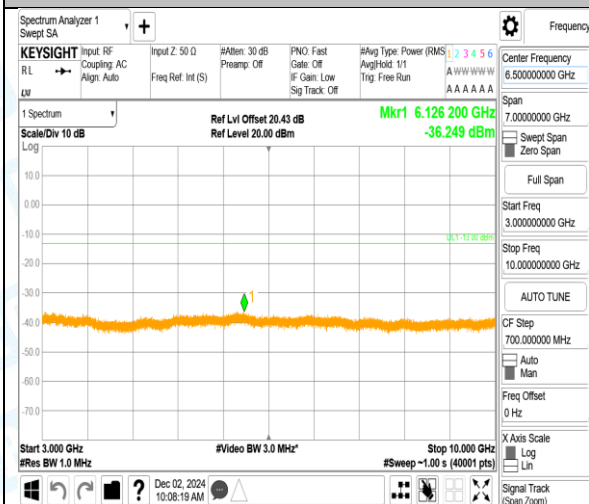

Band5_5MHz_QPSK_20425_1RB#0_0.15~30_0.15~30

Band5_5MHz_QPSK_20425_1RB#0_30~1000_30~1000

Band5_5MHz_QPSK_20425_1RB#0_1000~3000_1000~3000

Band5_5MHz_QPSK_20425_1RB#0_3000~10000_3000~10000

Band5_5MHz_QPSK_20425_1RB#24_0.009~0.15_0.009~0.15