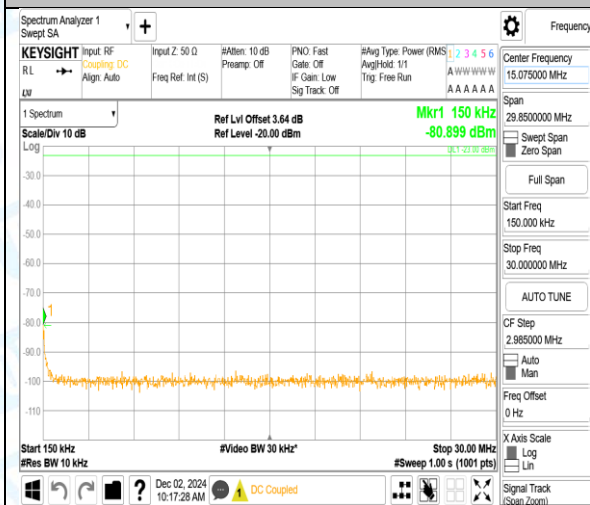

Band5_5MHz_QPSK_20525_25RB#0_0.15~30_0.15~30

Band5_5MHz_QPSK_20525_25RB#0_1000~3000_1000~3000