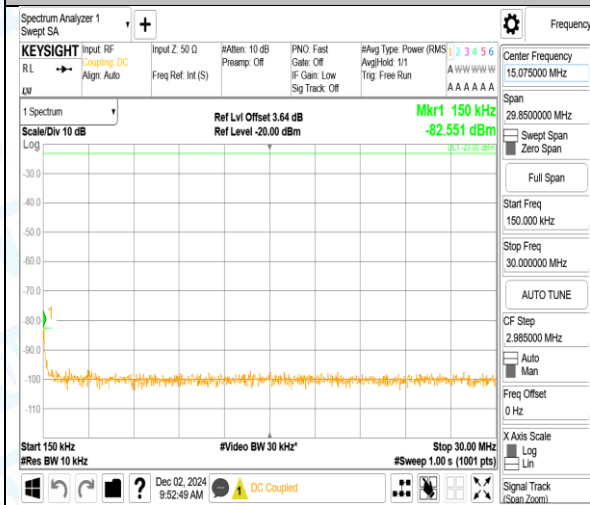

Band5_3MHz_16QAM_20635_15RB#0_0.15~30_0.15~30

Band5_3MHz_16QAM_20635_15RB#0_30~1000_30~1000

Band5_3MHz_16QAM_20635_15RB#0_1000~3000_1000~3000

Band5_3MHz_16QAM_20635_15RB#0_3000~10000_3000~10000

Band5_5MHz_QPSK_20425_1RB#0_0.009~0.15_0.009~0.15

Band5_5MHz_QPSK_20425_1RB#0_0.15~30_0.15~30

Band5_5MHz_QPSK_20425_1RB#0_30~1000_30~1000

Band5_5MHz_QPSK_20425_1RB#0_1000~3000_1000~3000

Band5_5MHz_QPSK_20425_1RB#0_3000~10000_3000~10000

Band5_5MHz_QPSK_20425_1RB#24_0.009~0.15_0.009~0.15