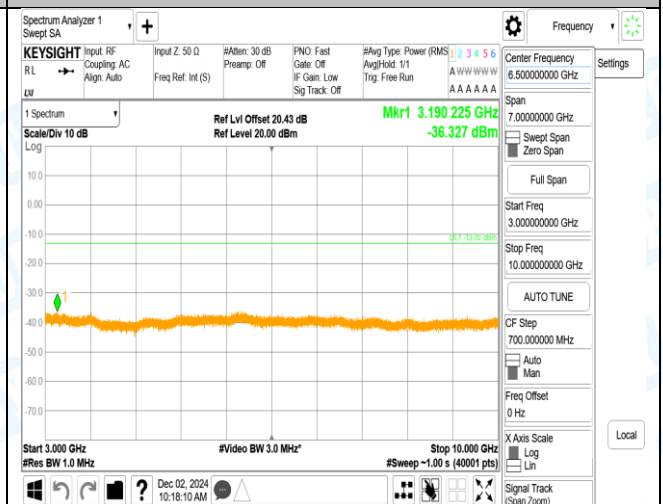

Band5_5MHz_QPSK_20525_25RB#0_3000~10000_3000~10000

Band5_5MHz_QPSK_20625_1RB#0_0.15~30_0.15~30