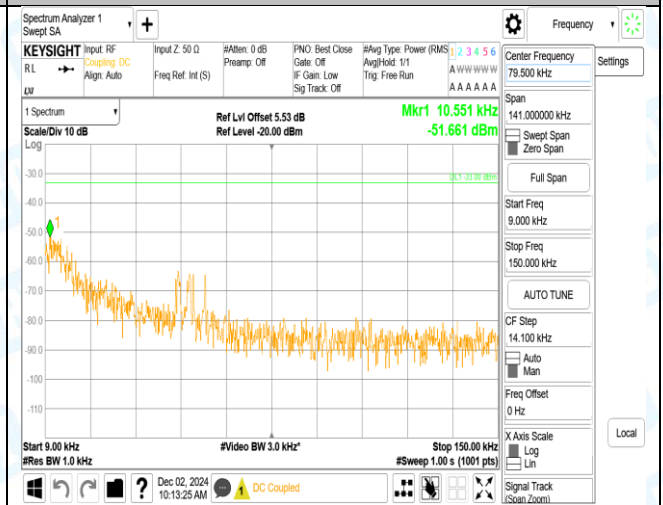

Band5_5MHz_QPSK_20425_1RB#24_0.15~30_0.15~30

Band5_5MHz_QPSK_20425_1RB#24_30~1000_30~1000

Band5_5MHz_QPSK_20425_25RB#0_3000~10000_3000~10000

Band5_5MHz_QPSK_20525_1RB#0_0.009~0.15_0.009~0.15

Band5_5MHz_QPSK_20525_1RB#0_0.15~30_0.15~30