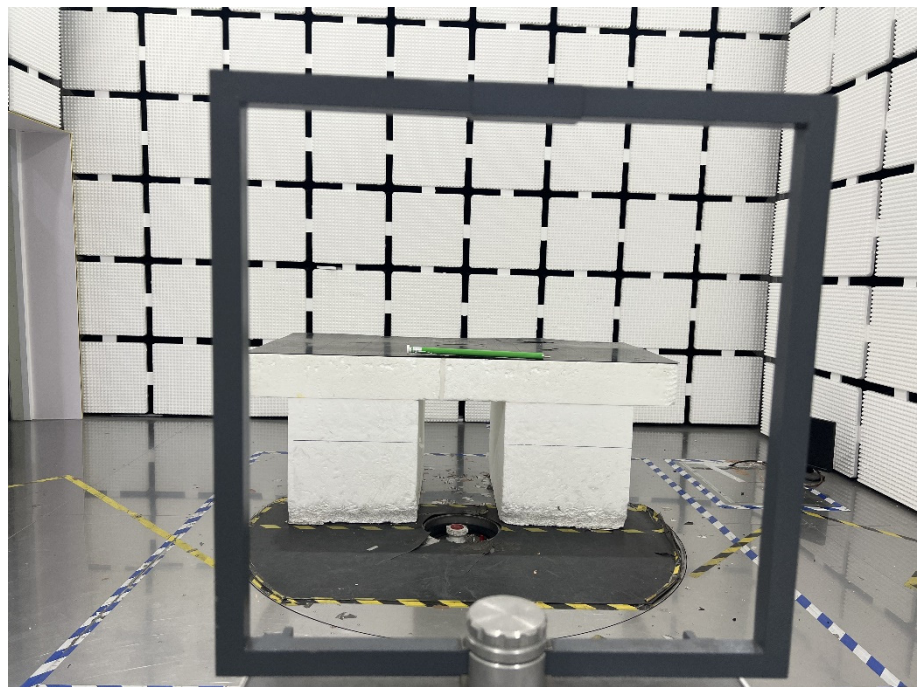

EXHIBIT 4 - TEST SETUP PHOTOGRAPHS

Conducted Emission Test Setup

Radiation Emission Test Setup (Below 30MHz)

Radiation Emission Test Setup (30MHz to 1GHz)

Radiation Emission Test Setup (1GHz to 18GHz)

Radiation Emission Test Setup (Above 18GHz)