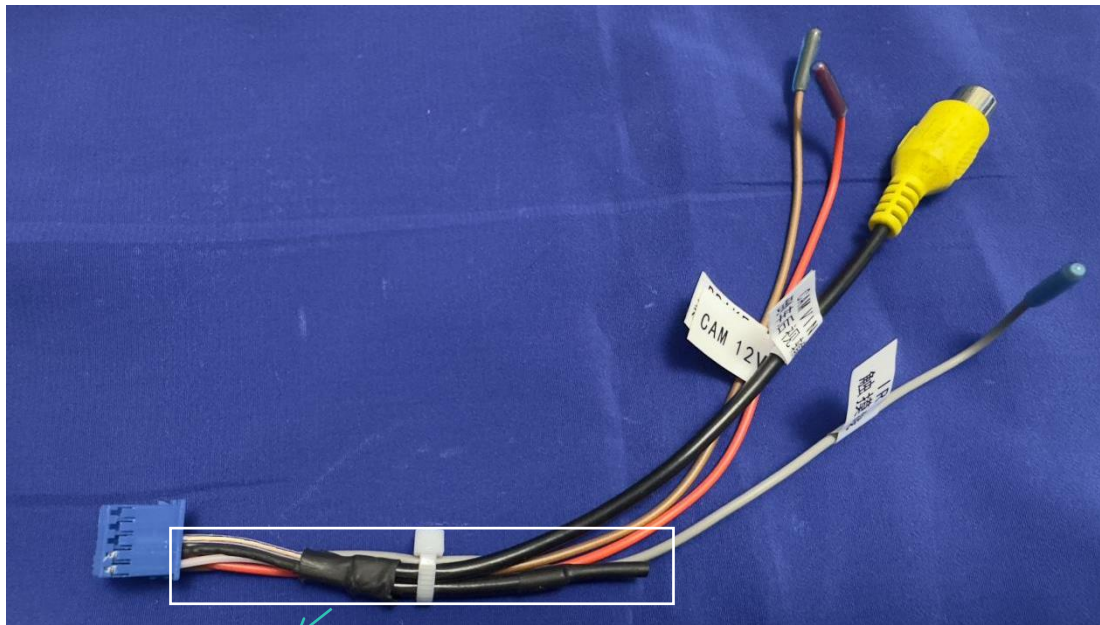

FCC ID: 2BLW6-S6

BT/Wi-Fi antenna

BT/Wi-Fi antenna