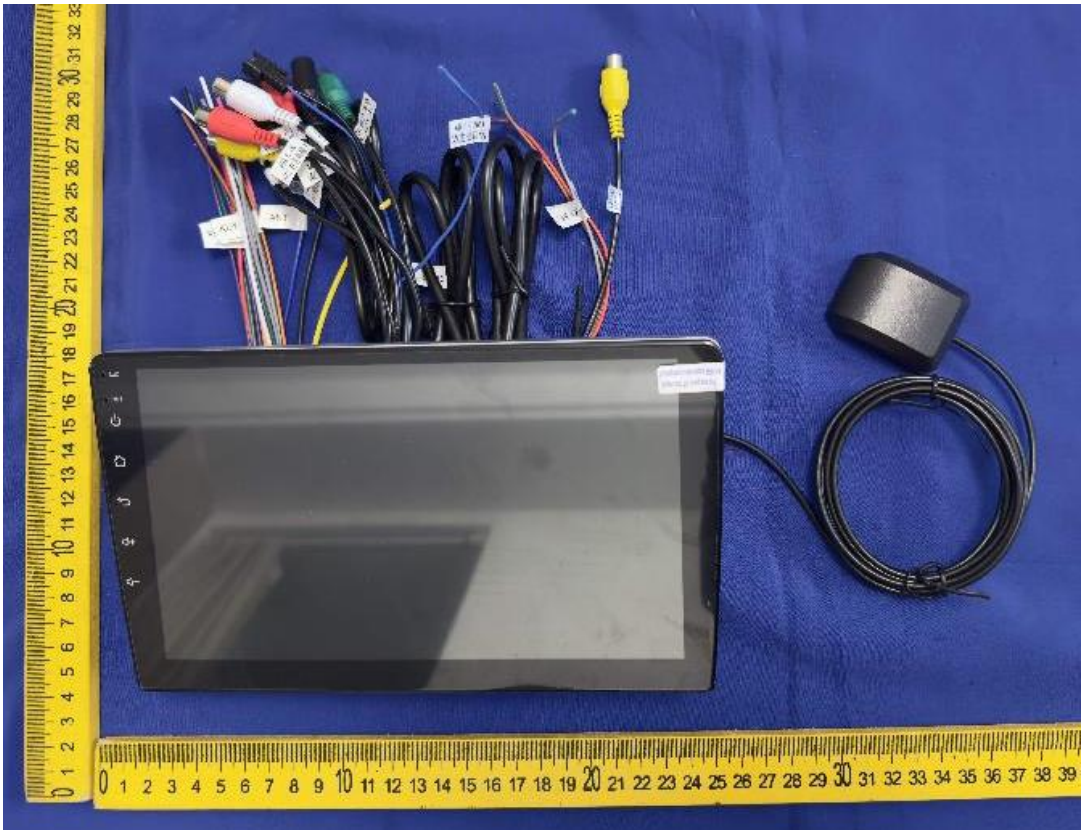

FCC ID: 2BLW6-S6

BT/Wi-Fi antenna

BT/Wi-Fi antenna