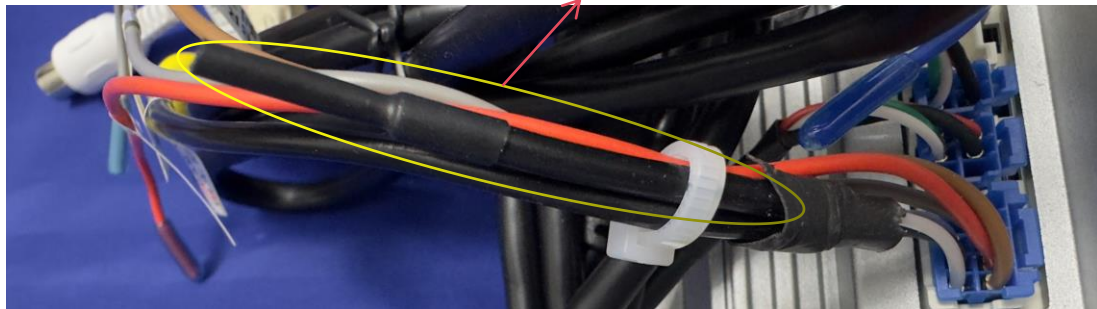

FCC ID: 2BLW6-S6

BT/Wi-Fi antenna

BT/Wi-Fi antenna