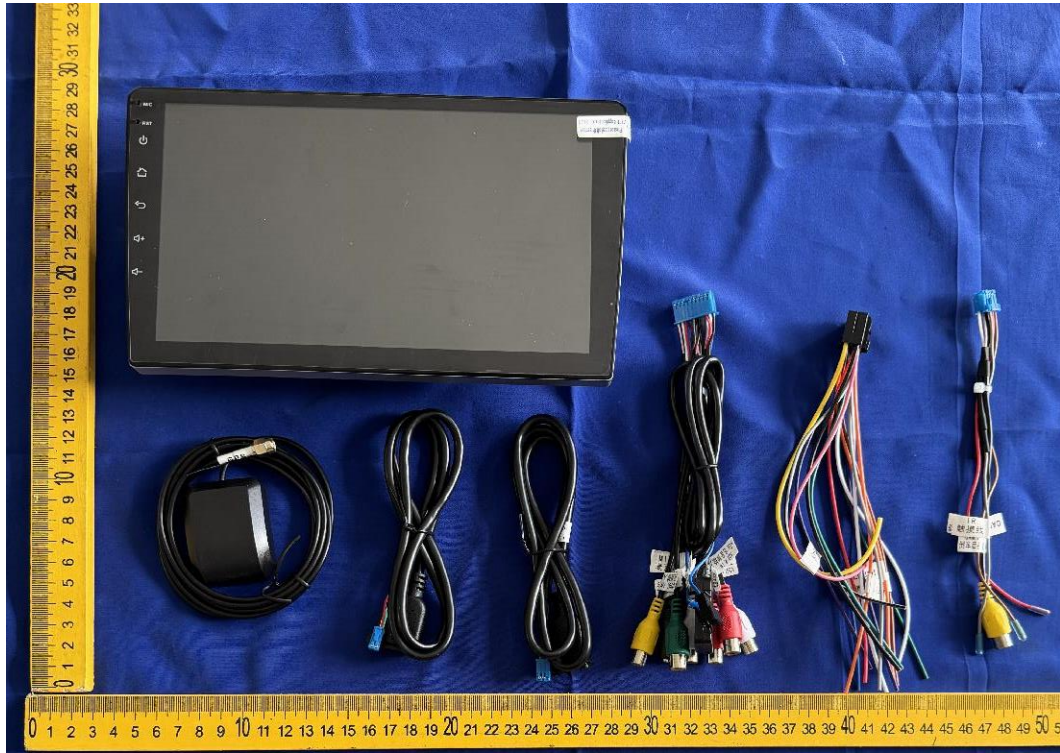

FCC ID: 2BLW6-S6

BT/Wi-Fi antenna

BT/Wi-Fi antenna