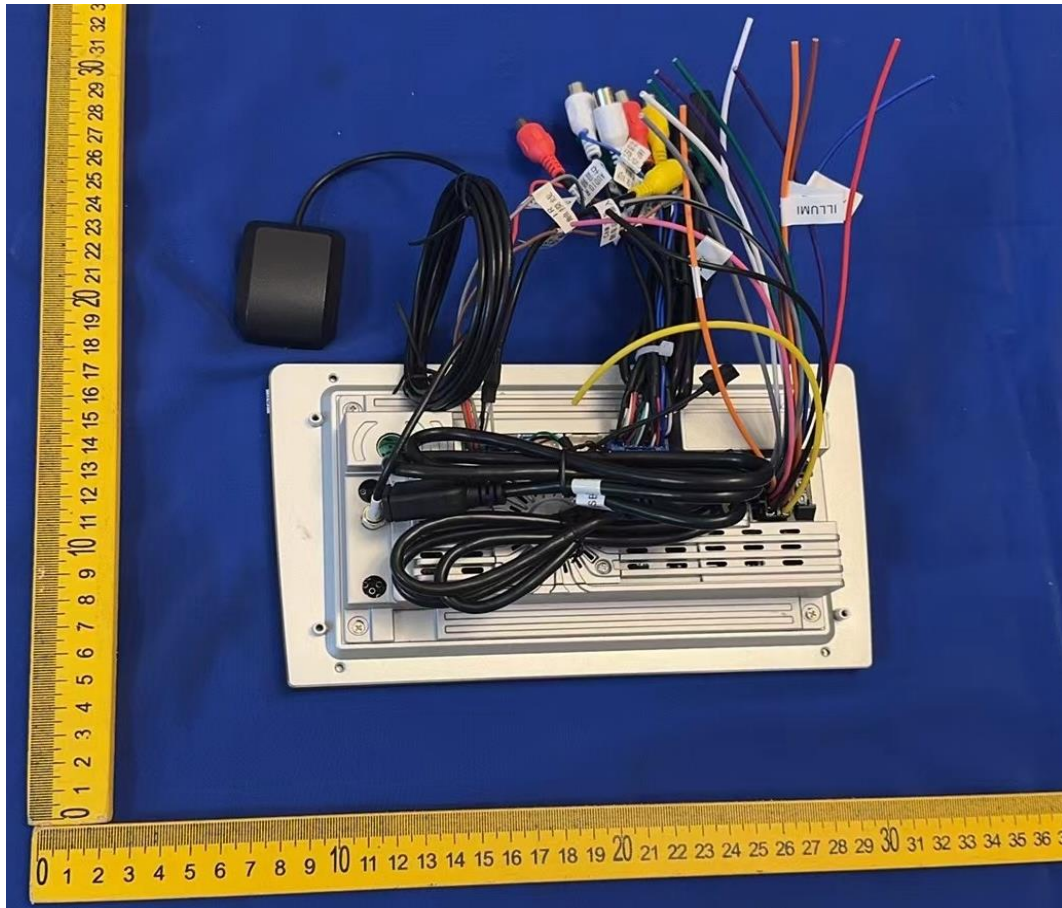

FCC ID: 2BLW6-S6

BT/Wi-Fi antenna

BT/Wi-Fi antenna