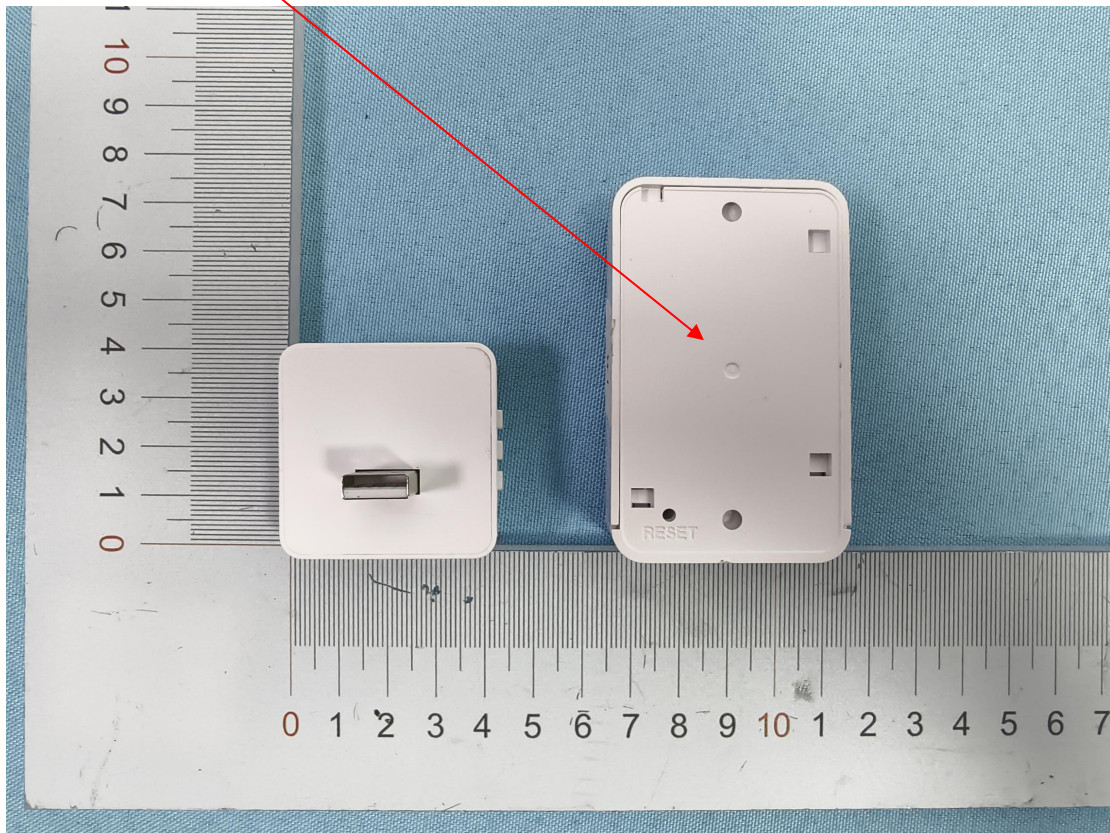

Label Location On EUT

Label

| | |
|--|---|
| <p>Video doorbell Doorbell power:3 AAA dry batteries 4.5V --- 0.6A,2.7W Chime power: USB 5V DC Model:WF201 FCC ID:2BLDP-WF201 Manufacturer: Shenzhen DZinno Technology Co.,Ltd.</p> | <p>FC CE UK CA  Made in China</p> |
|--|---|