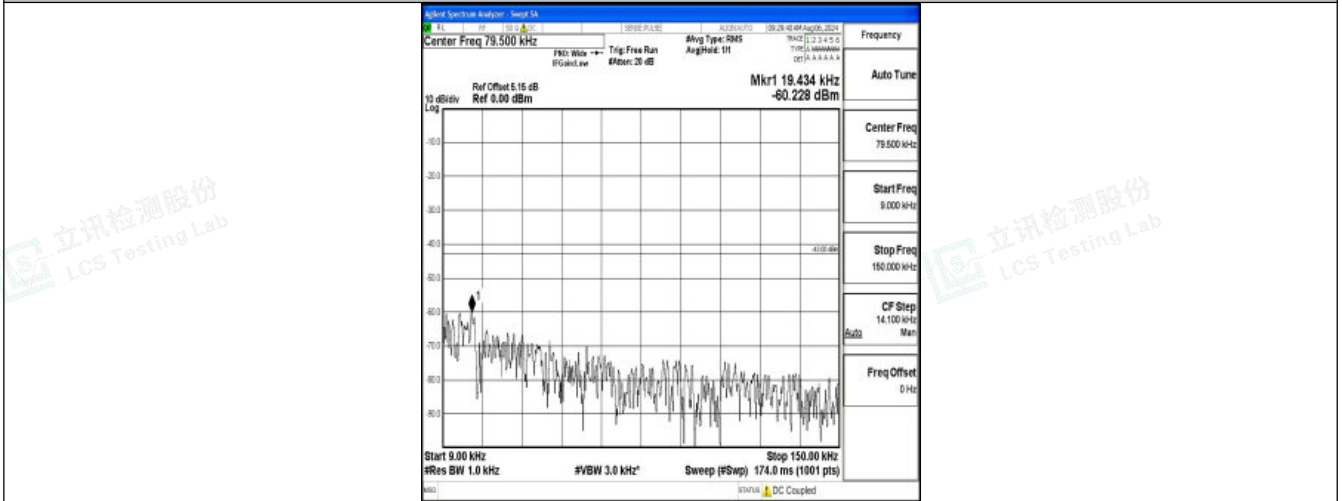

Band66_1.4MHz_16QAM_131979_1RB#0_0.009~0.15_0.009~0.15

Shenzhen LCS Compliance Testing Laboratory Ltd.
Add: 101, 201 Bldg A & 301 Bldg C, Juji Industrial Park Yabianxueziwei, Shajing Street, Baoan District, Shenzhen, 518000, China
Tel: +(86) 0755-82591330 | E-mail: webmaster@lcs-cert.com | Web: www.lcs-cert.com
Scan code to check authenticity