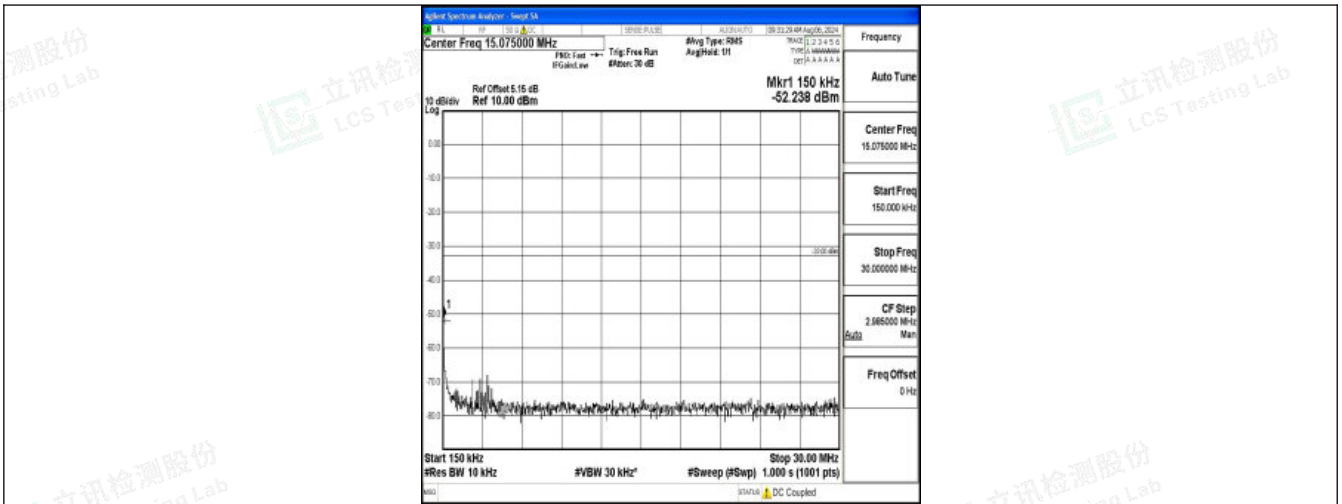

Band66\_1.4MHz\_16QAM\_132322\_1RB#0\_1000~3000\_1000~3000

Band66\_1.4MHz\_16QAM\_132322\_1RB#0\_3000~20000\_3000~20000

Band66\_1.4MHz\_QPSK\_132665\_1RB#0\_0.009~0.15\_0.009~0.15

Shenzhen LCS Compliance Testing Laboratory Ltd.  
Add: 101, 201 Bldg A & 301 Bldg C, Juji Industrial Park Yabianxueziwei, Shajing Street, Baoan District, Shenzhen, 518000, China  
Tel: +(86) 0755-82591330 | E-mail: webmaster@lcs-cert.com | Web: www.lcs-cert.com  
Scan code to check authenticity