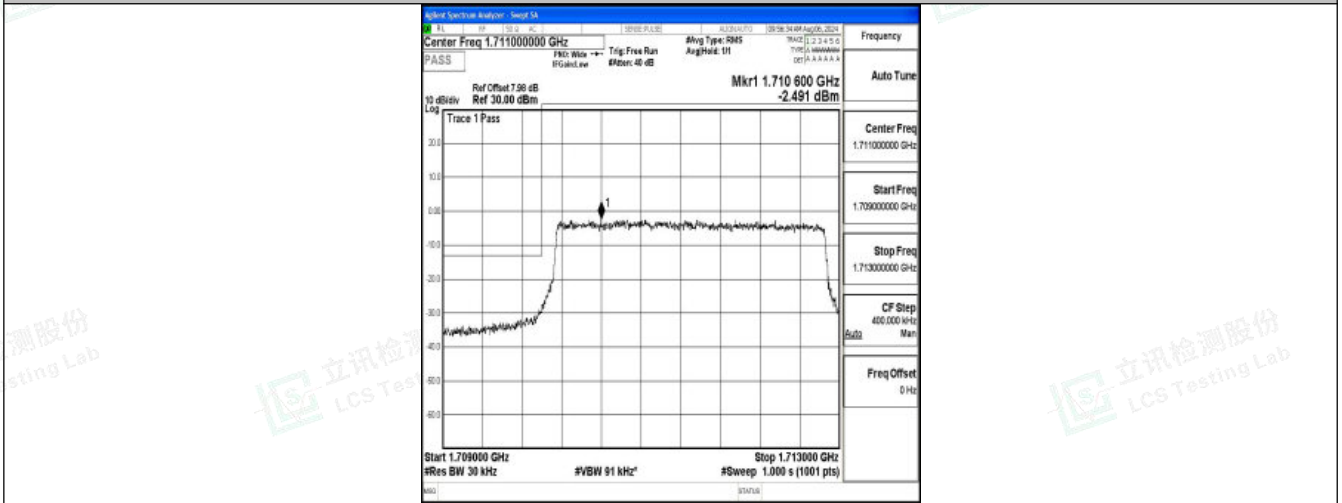

Band66_3MHz_QPSK_131987_15RB#0