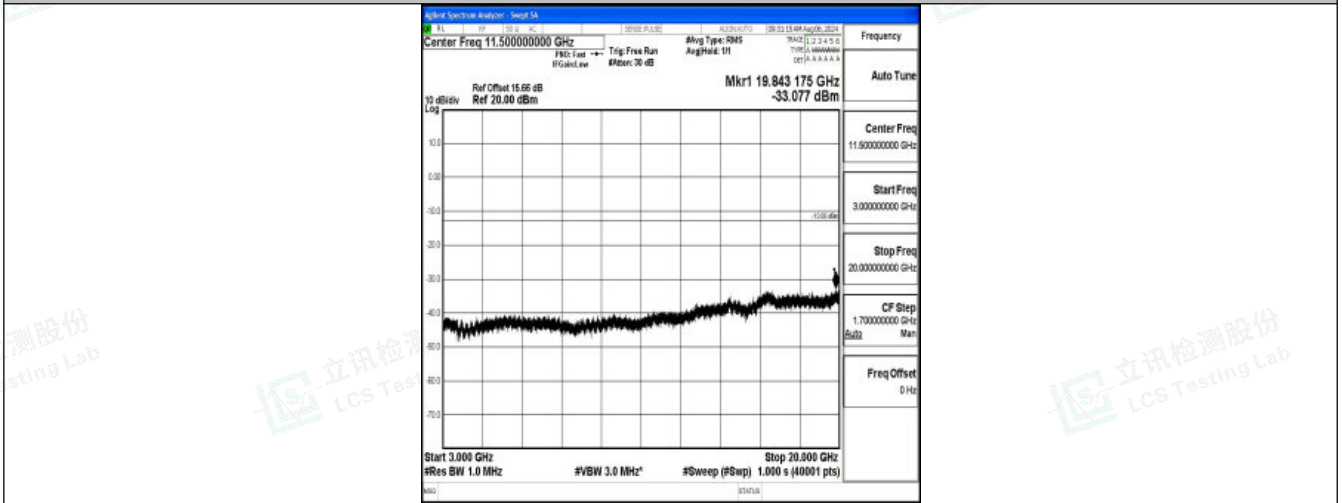

Band66_1.4MHz_16QAM_132322_1RB#0_3000~20000_3000~20000