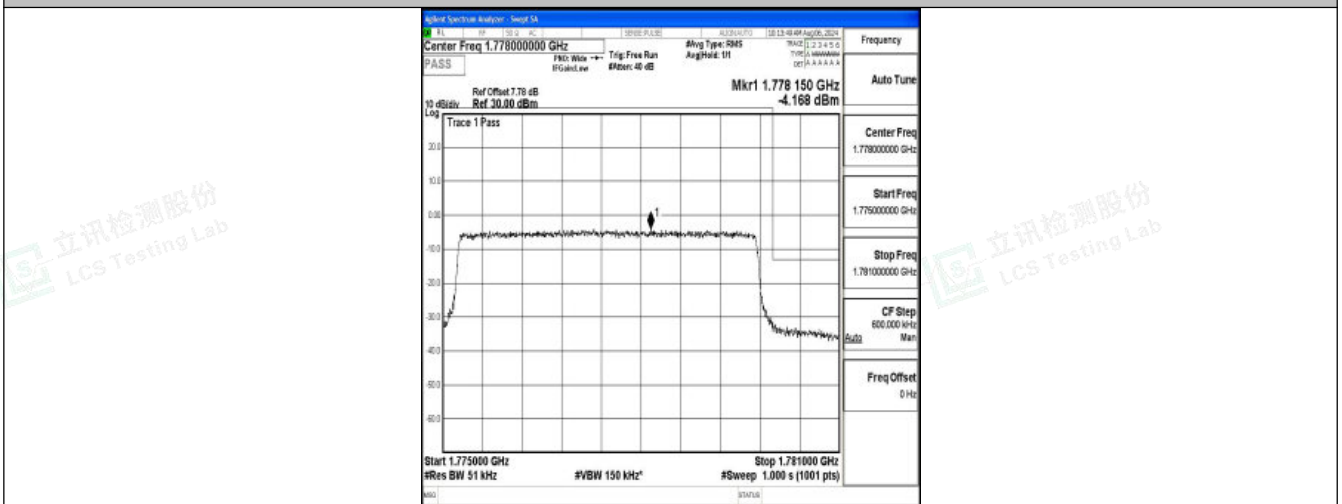

Band66_5MHz_16QAM_132647_25RB#0