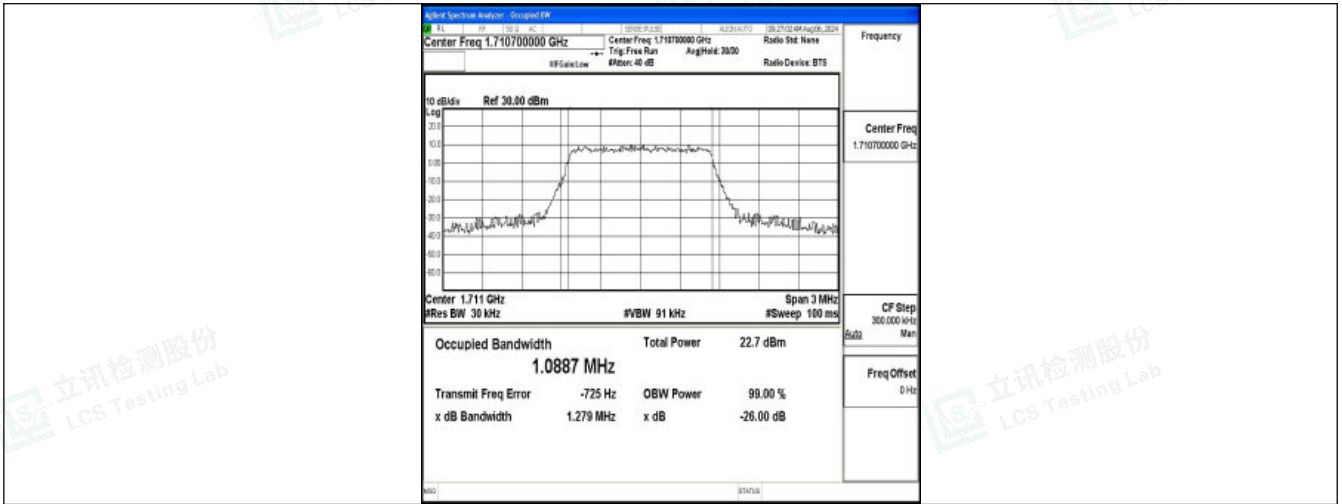

Test Graphs

Band66-1.4MHz-QPSK-131979-6RB#0-PASS