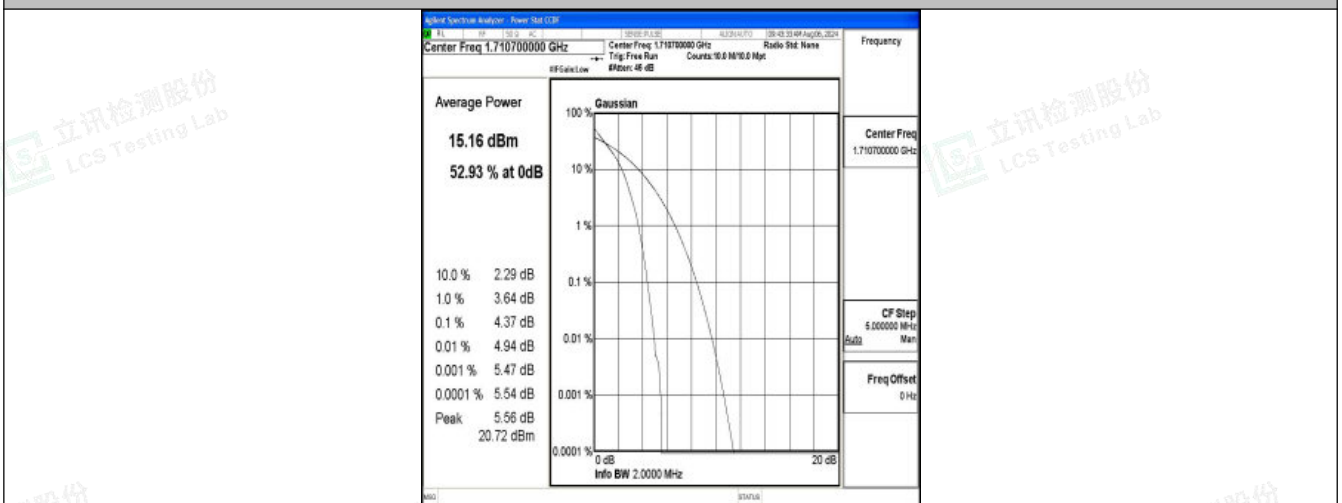

### Test Graphs

Band66-1.4MHz-QPSK-131979-1RB#0-PASS

Band66-1.4MHz-16QAM-131979-1RB#0-PASS

Shenzhen LCS Compliance Testing Laboratory Ltd.  
 Add: 101, 201 Bldg A & 301 Bldg C, Juji Industrial Park Yabianxueziwei, Shajing Street, Baoan District, Shenzhen, 518000, China  
 Tel: +(86) 0755-82591330 | E-mail: webmaster@lcs-cert.com | Web: www.lcs-cert.com  
 Scan code to check authenticity