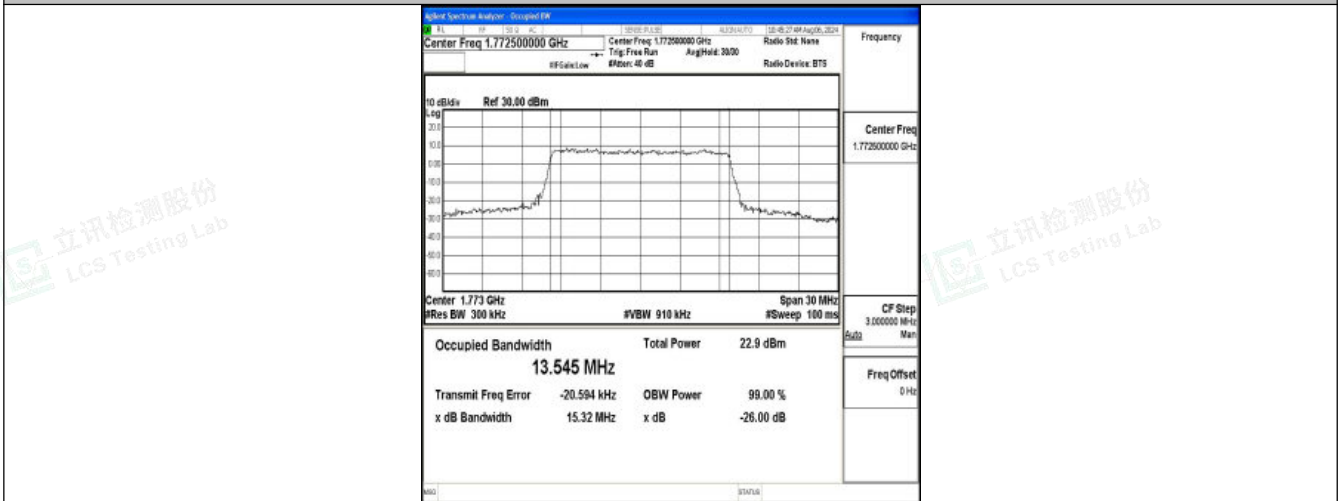

Band66-15MHz-16QAM-132597-75RB#0-PASS

Shenzhen LCS Compliance Testing Laboratory Ltd.
Add: 101, 201 Bldg A & 301 Bldg C, Juji Industrial Park Yabianxueziwei, Shajing Street, Baoan District, Shenzhen, 518000, China
Tel: +(86) 0755-82591330 | E-mail: webmaster@lcs-cert.com | Web: www.lcs-cert.com
Scan code to check authenticity