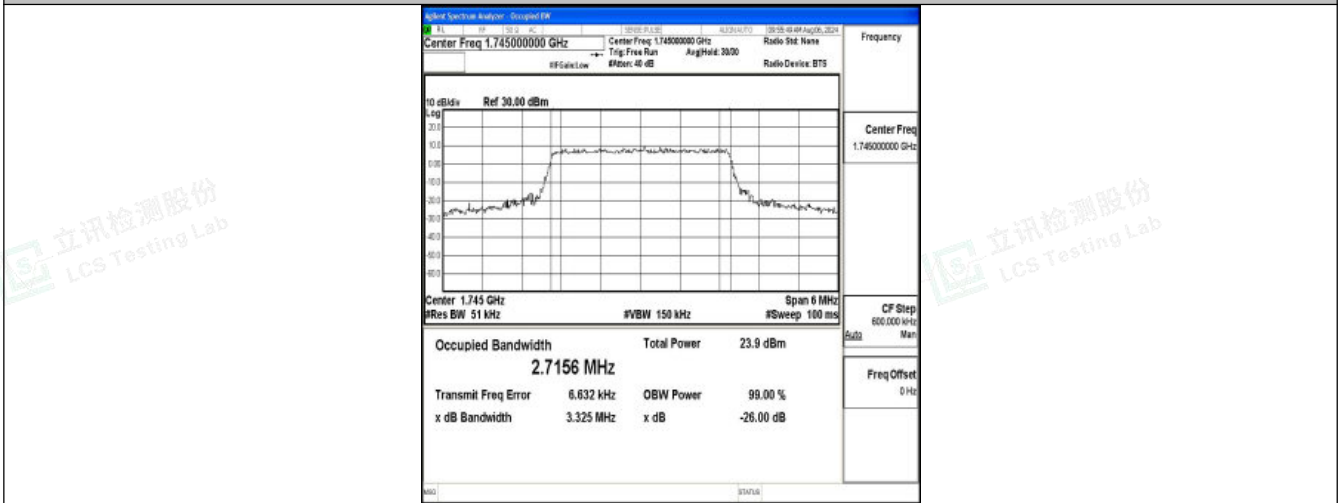

Band66-3MHz-QPSK-132322-15RB#0-PASS

Shenzhen LCS Compliance Testing Laboratory Ltd.
Add: 101, 201 Bldg A & 301 Bldg C, Juji Industrial Park Yabianxueziwei, Shajing Street, Baoan District, Shenzhen, 518000, China
Tel: +(86) 0755-82591330 | E-mail: webmaster@lcs-cert.com | Web: www.lcs-cert.com
Scan code to check authenticity