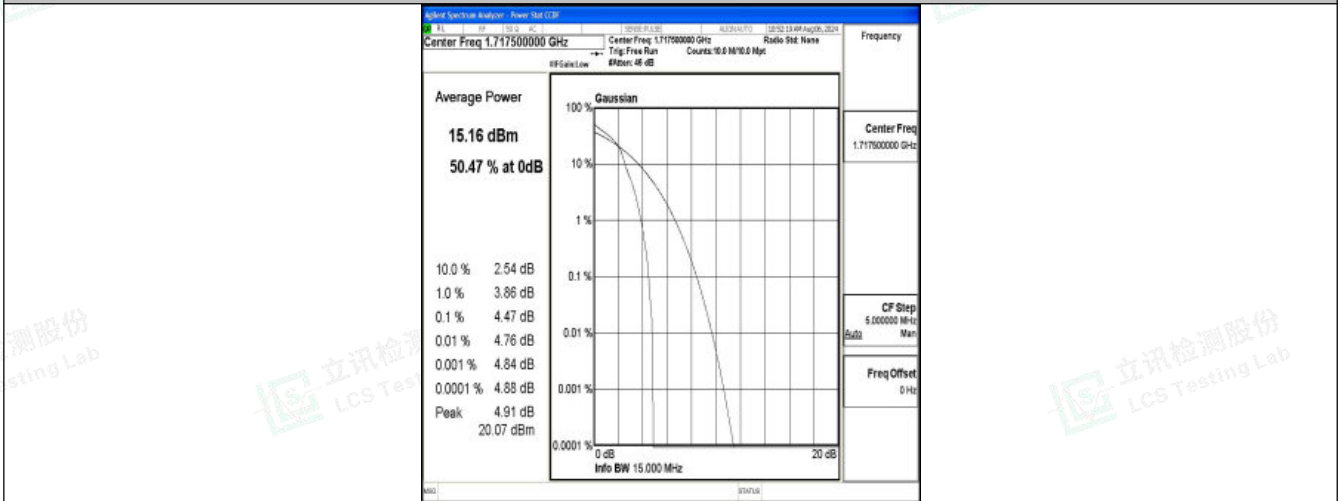

Band66-15MHz-16QAM-132047-1RB#0-PASS