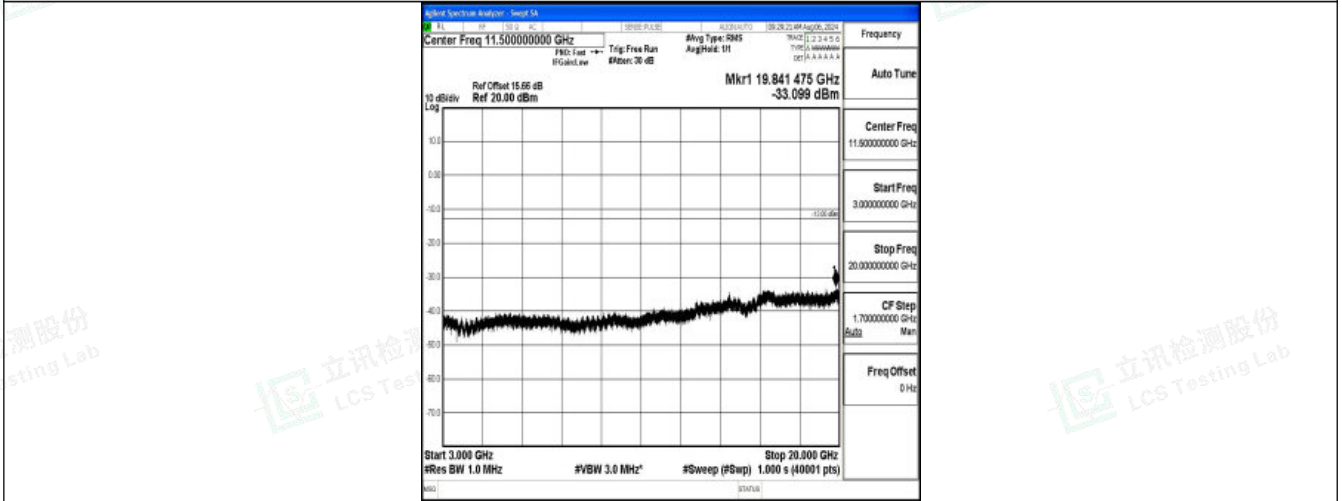

Band66_1.4MHz_QPSK_131979_1RB#0_3000~20000_3000~20000