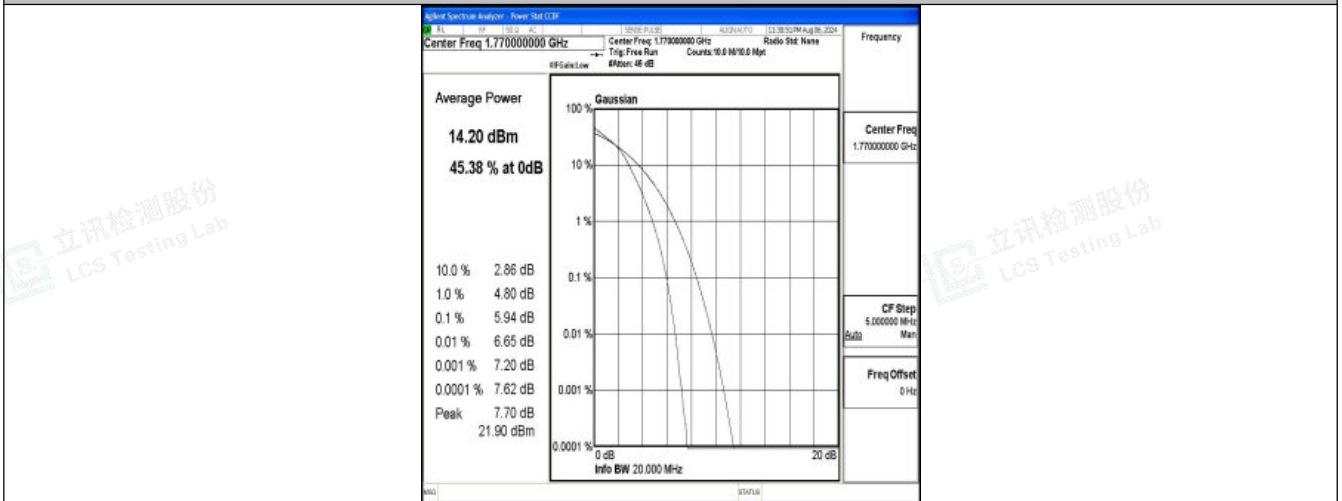

Band66-20MHz-16QAM-132572-100RB#0-PASS