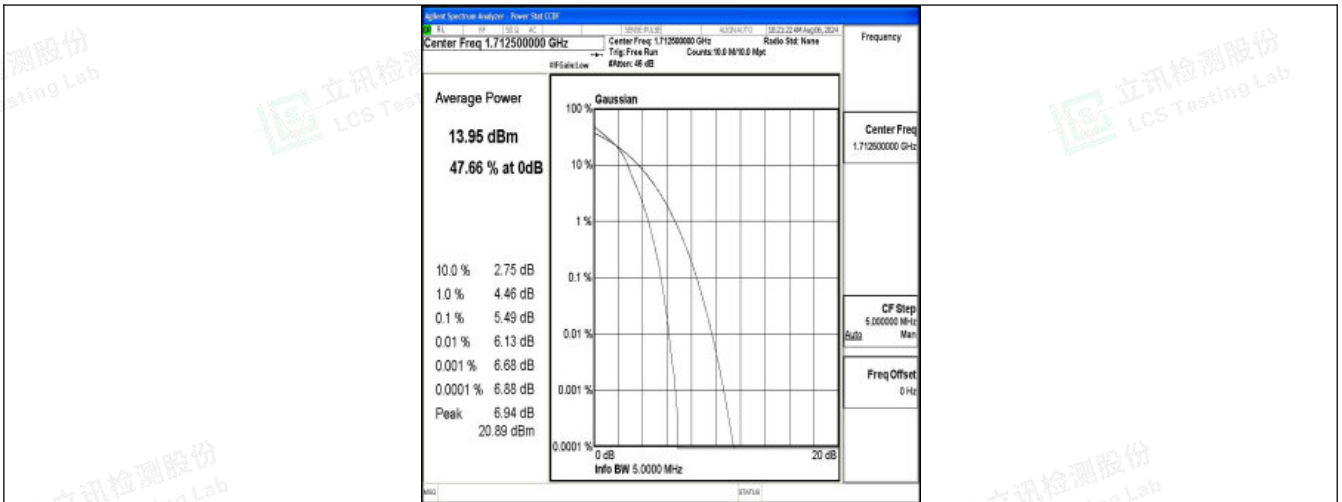

Band66-5MHz-QPSK-131997-1RB#0-PASS

Band66-5MHz-16QAM-131997-1RB#0-PASS

Band66-5MHz-QPSK-131997-25RB#0-PASS

Band66-5MHz-16QAM-131997-25RB#0-PASS

Band66-5MHz-QPSK-132322-1RB#0-PASS

Band66-5MHz-16QAM-132322-1RB#0-PASS