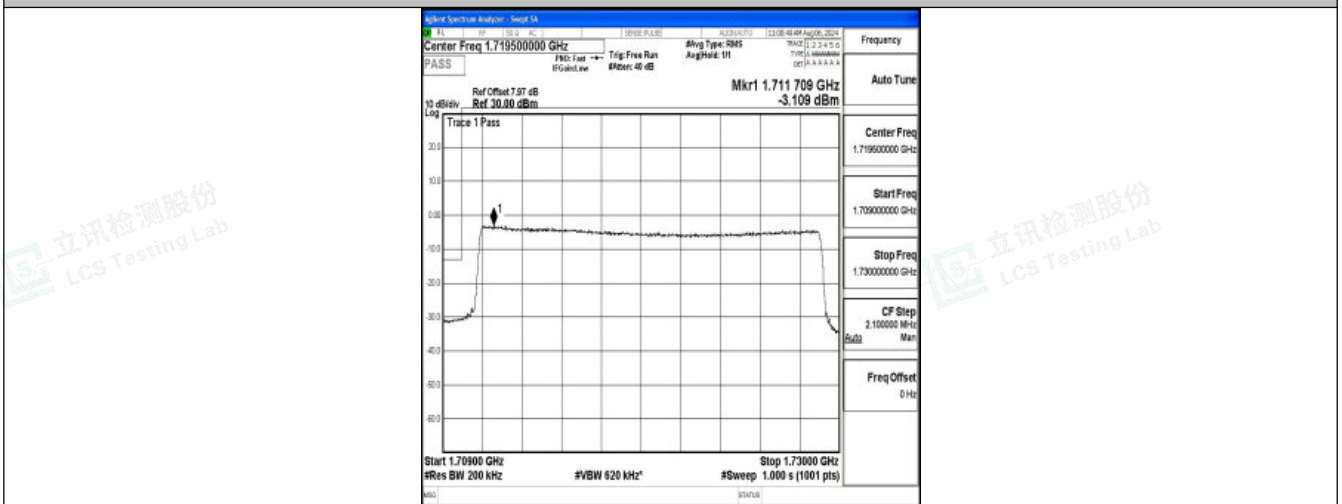

Band66\_10MHz\_16QAM\_132622\_50RB#0

Band66\_15MHz\_QPSK\_132047\_75RB#0

Band66\_15MHz\_16QAM\_132047\_75RB#0

Band66\_15MHz\_QPSK\_132597\_75RB#0

Band66\_15MHz\_16QAM\_132597\_75RB#0

Band66\_20MHz\_QPSK\_132072\_100RB#0