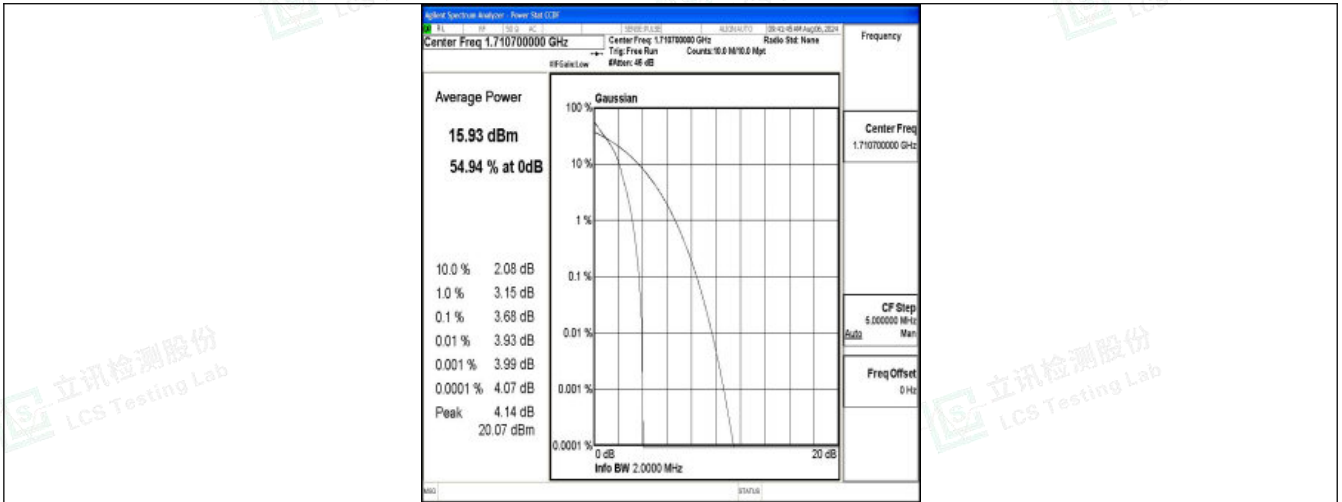

Test Graphs

Band66-1.4MHz-QPSK-131979-1RB#0-PASS