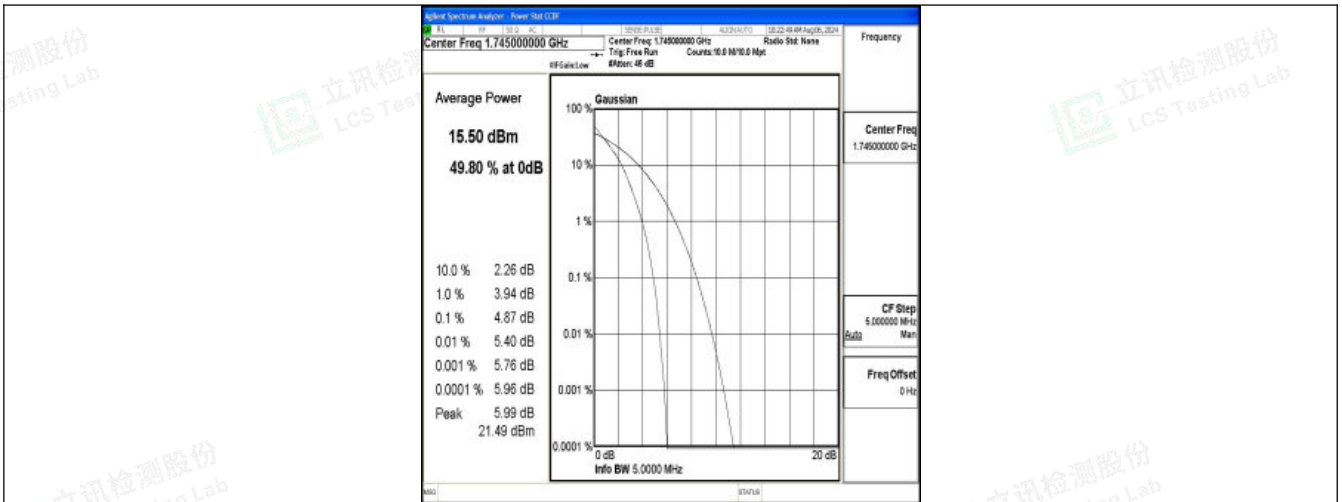

Band66-5MHz-QPSK-132322-25RB#0-PASS