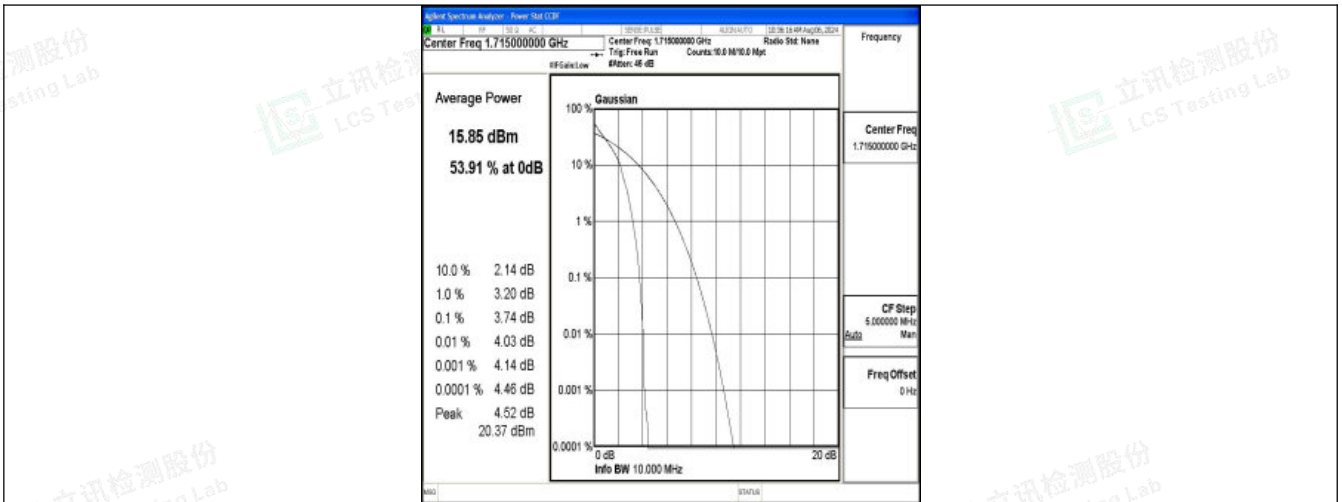

Band66-10MHz-QPSK-132022-1RB#0-PASS