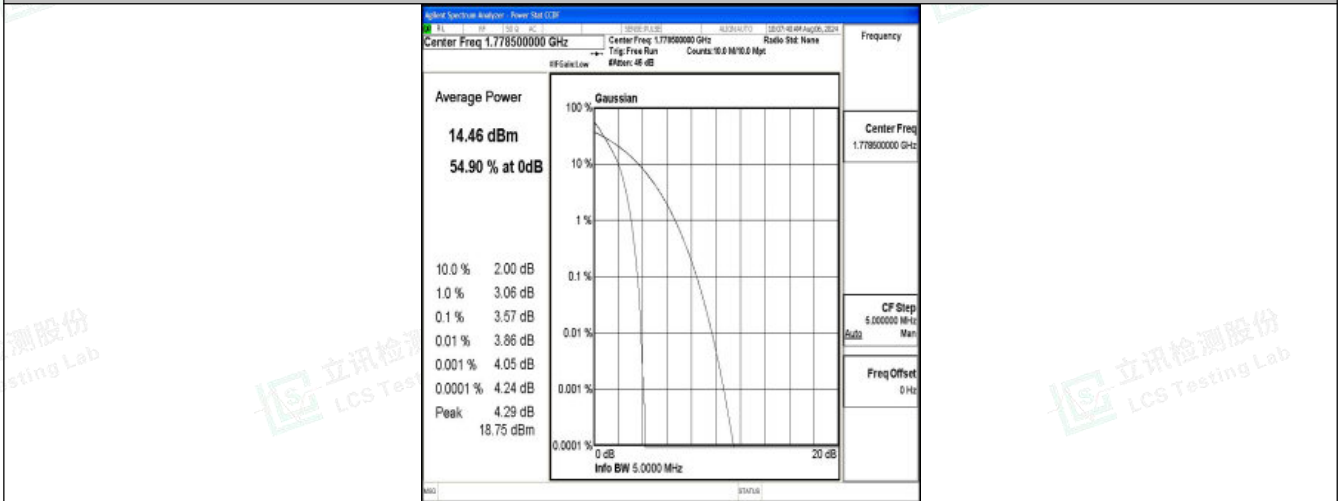

Band66-3MHz-QPSK-132657-15RB#0-PASS