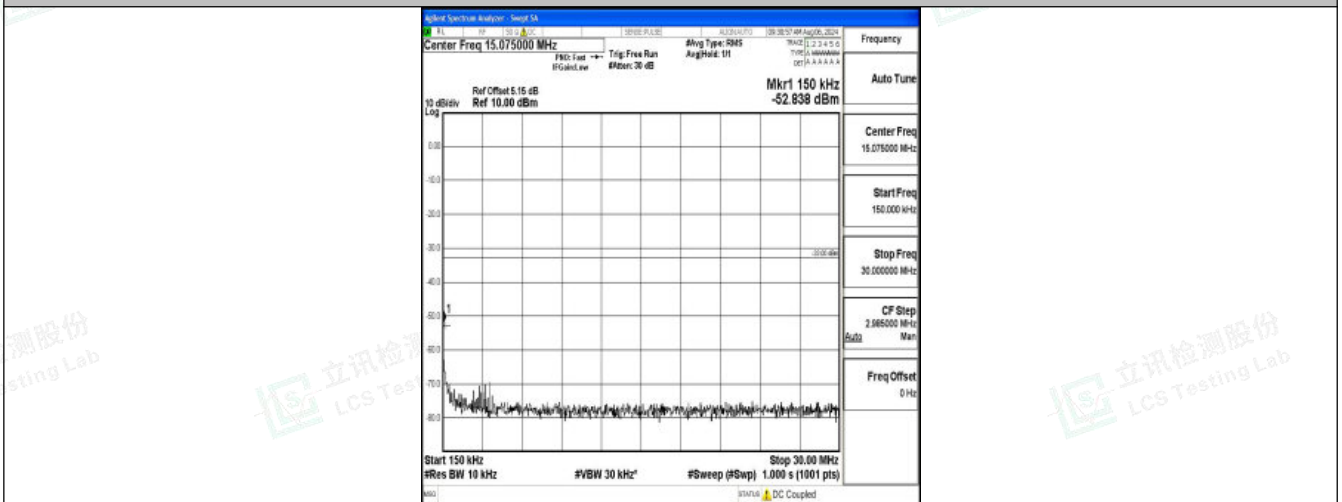

Band66\_1.4MHz\_QPSK\_132322\_1RB#0\_1000~3000\_1000~3000

Band66\_1.4MHz\_QPSK\_132322\_1RB#0\_3000~20000\_3000~20000

Band66\_1.4MHz\_16QAM\_132322\_1RB#0\_0.009~0.15\_0.009~0.15

Band66\_1.4MHz\_16QAM\_132322\_1RB#0\_0.15~30\_0.15~30