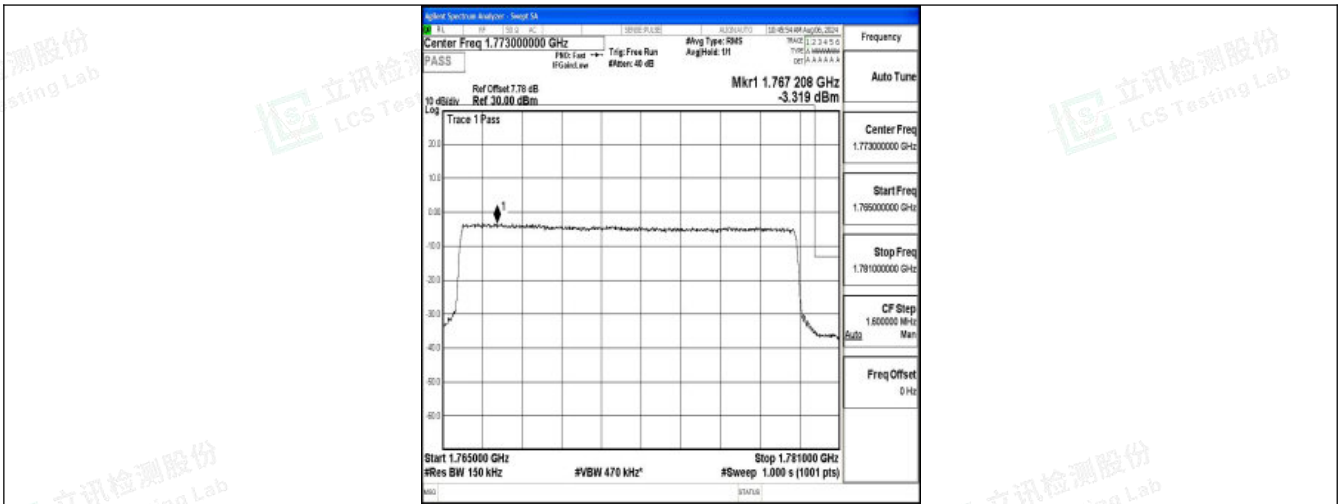

Band66\_10MHz\_16QAM\_132622\_50RB#0

Band66\_15MHz\_QPSK\_132047\_75RB#0

Band66\_15MHz\_16QAM\_132047\_75RB#0

Band66\_15MHz\_QPSK\_132597\_75RB#0

Band66\_15MHz\_16QAM\_132597\_75RB#0

Band66\_20MHz\_QPSK\_132072\_100RB#0