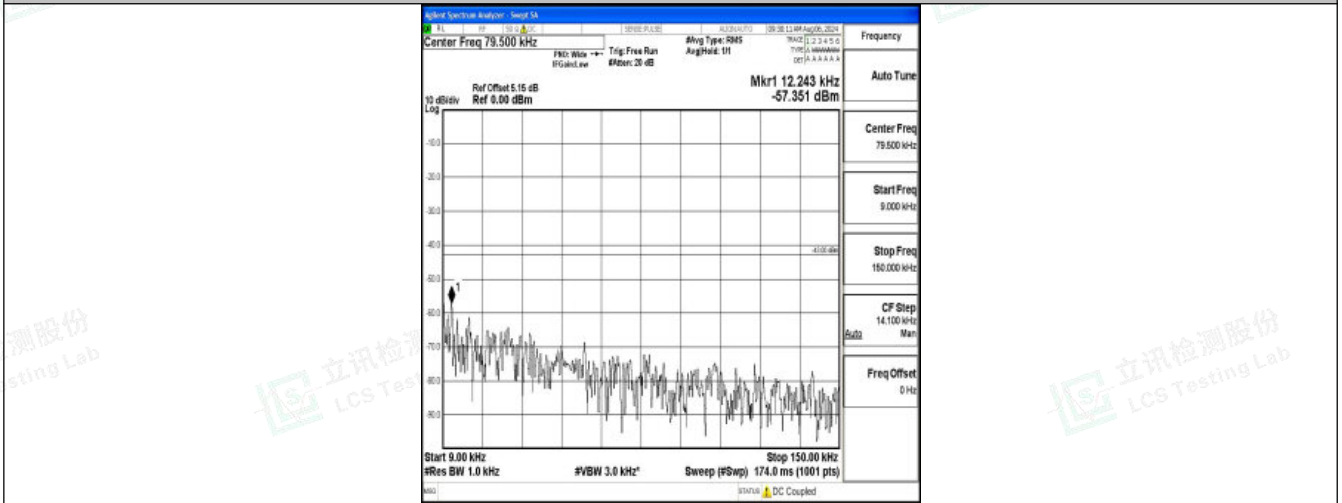

Band66_1.4MHz_QPSK_132322_1RB#0_0.009~0.15_0.009~0.15