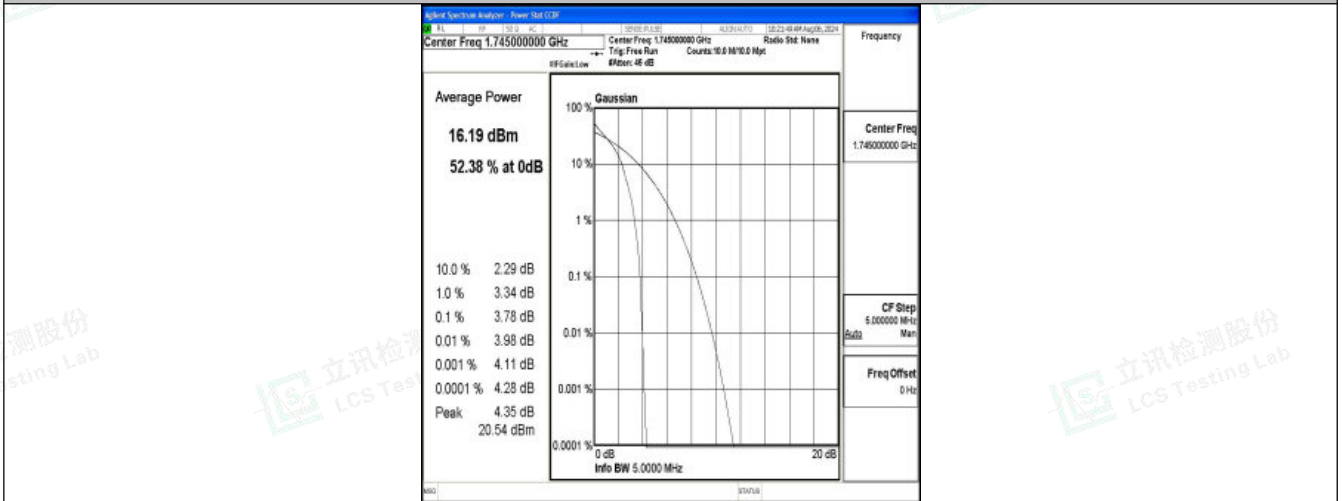

Band66-5MHz-QPSK-131997-1RB#0-PASS

Band66-5MHz-16QAM-131997-1RB#0-PASS

Band66-5MHz-QPSK-131997-25RB#0-PASS

Band66-5MHz-16QAM-131997-25RB#0-PASS

Band66-5MHz-QPSK-132322-1RB#0-PASS

Band66-5MHz-16QAM-132322-1RB#0-PASS