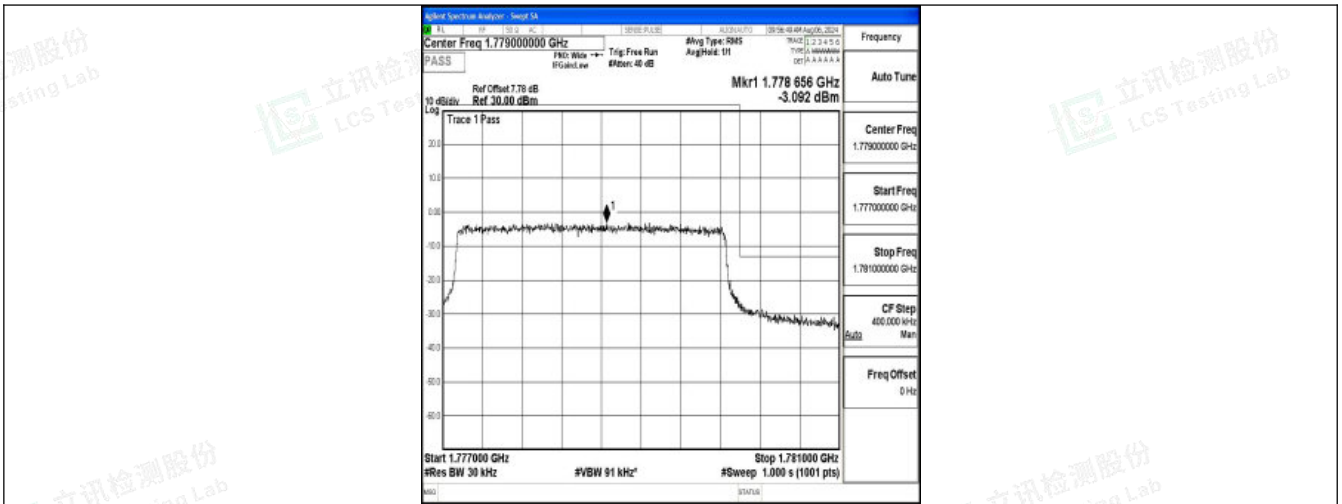

Band66_3MHz_QPSK_132657_15RB#0