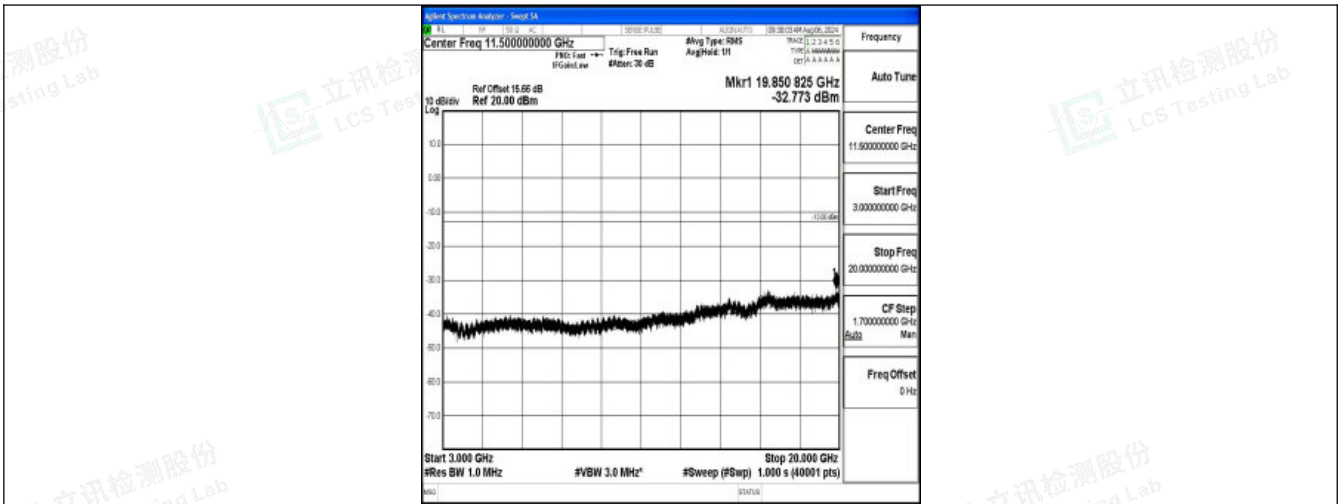

Band66\_1.4MHz\_16QAM\_131979\_1RB#0\_0.15~30\_0.15~30

Band66\_1.4MHz\_16QAM\_131979\_1RB#0\_30~1000\_30~1000

Band66\_1.4MHz\_16QAM\_131979\_1RB#0\_1000~3000\_1000~3000

Shenzhen LCS Compliance Testing Laboratory Ltd.  
 Add: 101, 201 Bldg A & 301 Bldg C, Juji Industrial Park Yabianxueziwei, Shajing Street, Baoan District, Shenzhen, 518000, China  
 Tel: +(86) 0755-82591330 | E-mail: webmaster@lcs-cert.com | Web: www.lcs-cert.com  
 Scan code to check authenticity