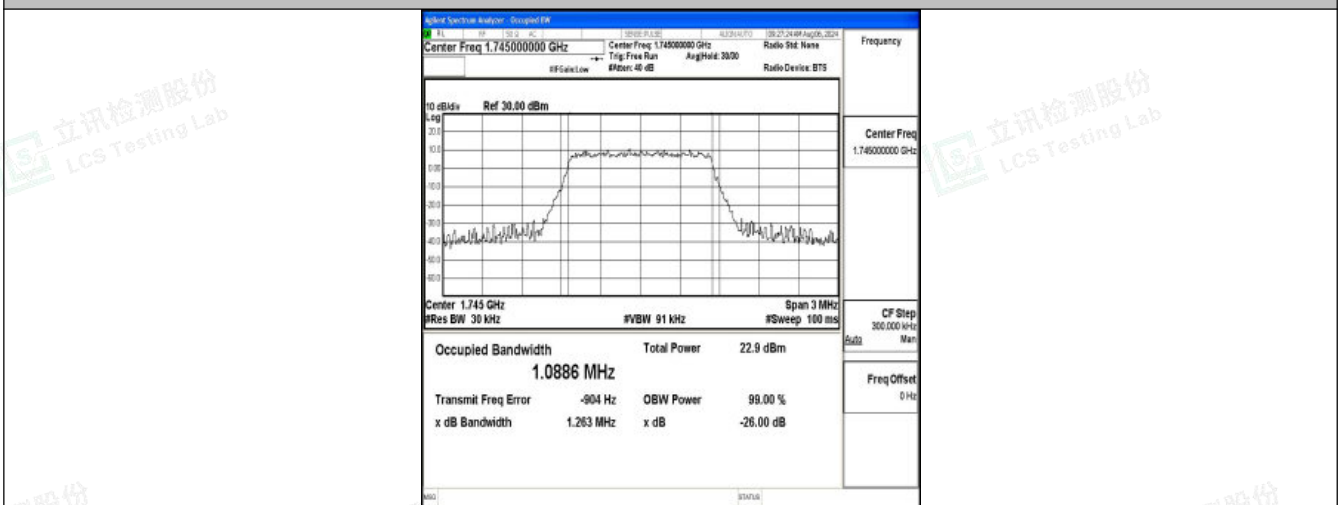

### Test Graphs

Band66-1.4MHz-QPSK-131979-6RB#0-PASS

Band66-1.4MHz-16QAM-131979-6RB#0-PASS

Shenzhen LCS Compliance Testing Laboratory Ltd.  
 Add: 101, 201 Bldg A & 301 Bldg C, Juji Industrial Park Yabianxueziwei, Shajing Street, Baoan District, Shenzhen, 518000, China  
 Tel: +(86) 0755-82591330 | E-mail: webmaster@lcs-cert.com | Web: www.lcs-cert.com  
 Scan code to check authenticity