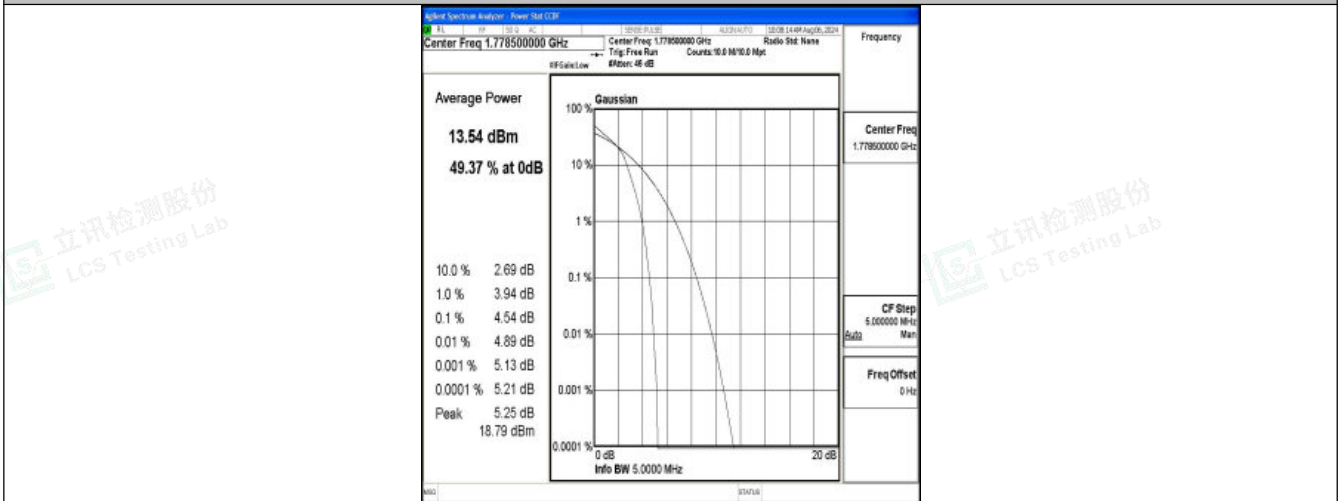

Band66-3MHz-16QAM-132657-15RB#0-PASS

Shenzhen LCS Compliance Testing Laboratory Ltd.
Add: 101, 201 Bldg A & 301 Bldg C, Juji Industrial Park Yabianxueziwei, Shajing Street, Baoan District, Shenzhen, 518000, China
Tel: +(86) 0755-82591330 | E-mail: webmaster@lcs-cert.com | Web: www.lcs-cert.com
Scan code to check authenticity