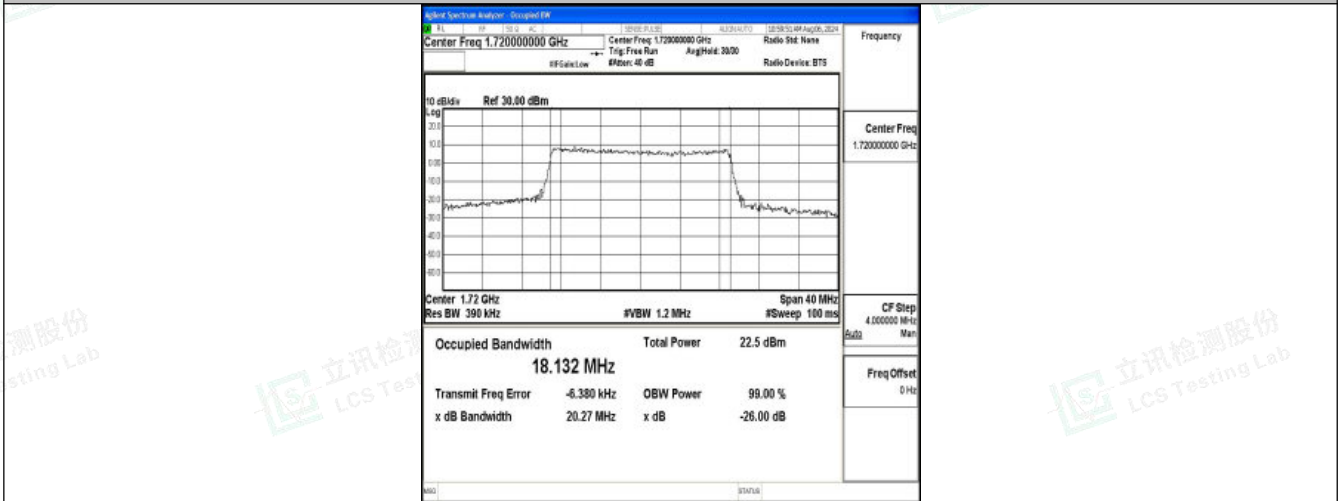

Band66-20MHz-16QAM-132072-100RB#0-PASS