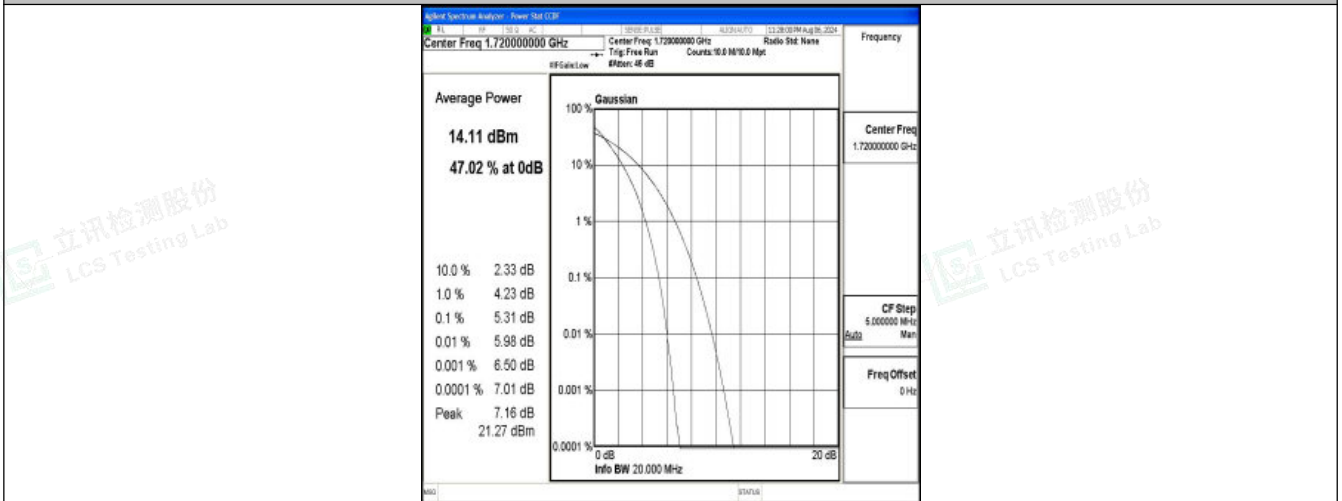

Band66-20MHz-QPSK-132072-100RB#0-PASS