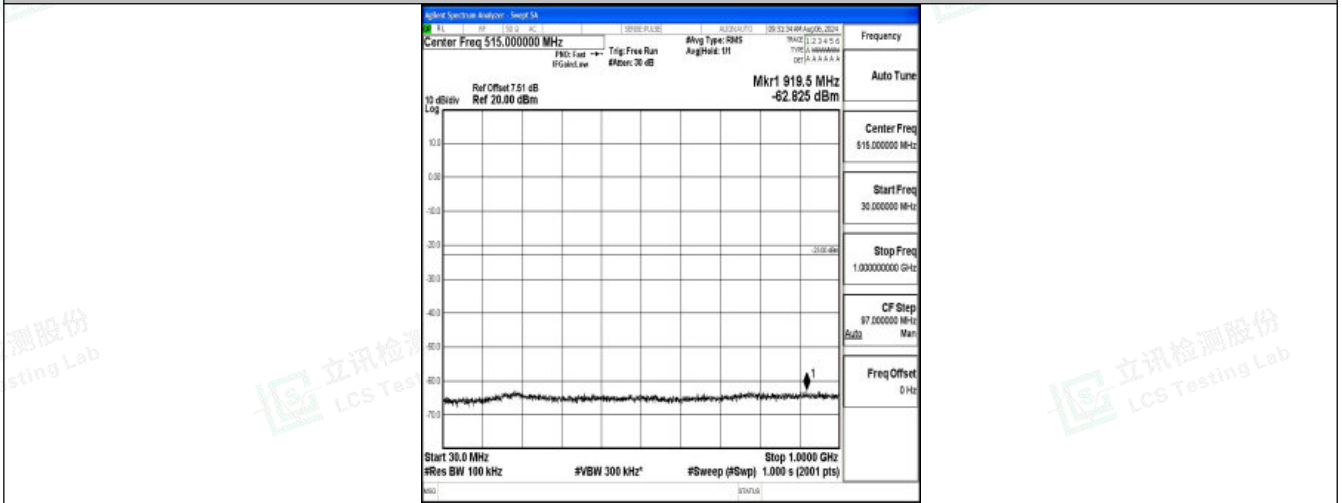

Band66_1.4MHz_QPSK_132665_1RB#0_30~1000_30~1000