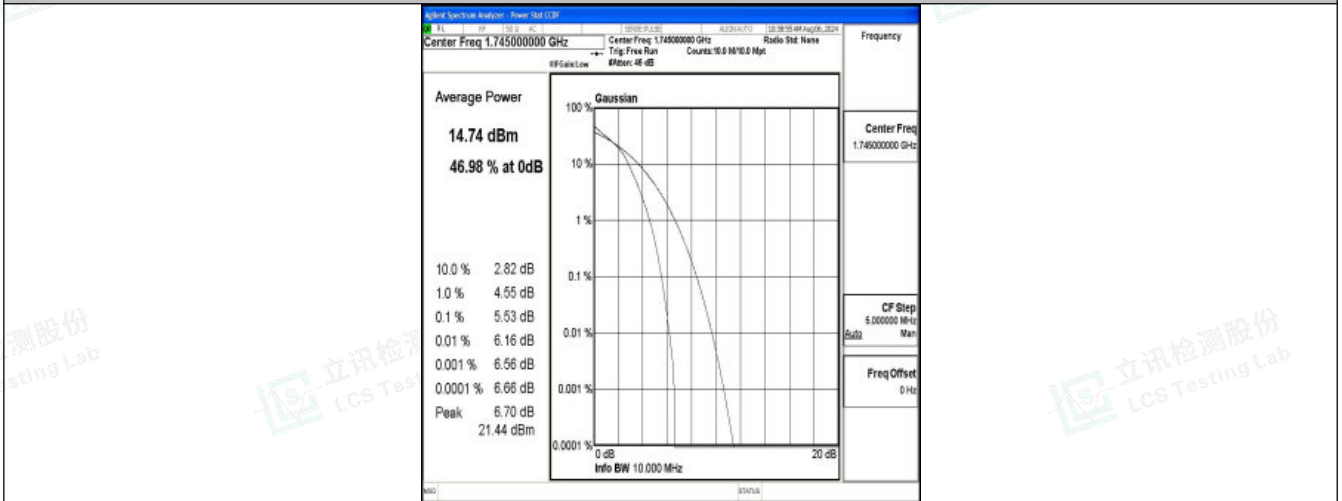

Band66-10MHz-16QAM-132322-50RB#0-PASS