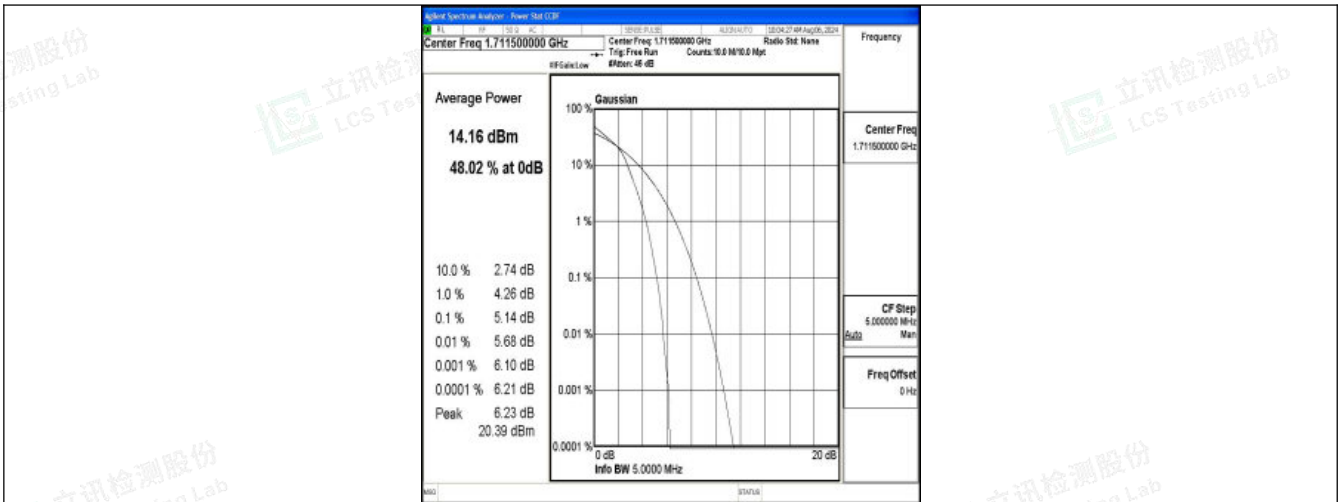

Band66-3MHz-16QAM-131987-15RB#0-PASS