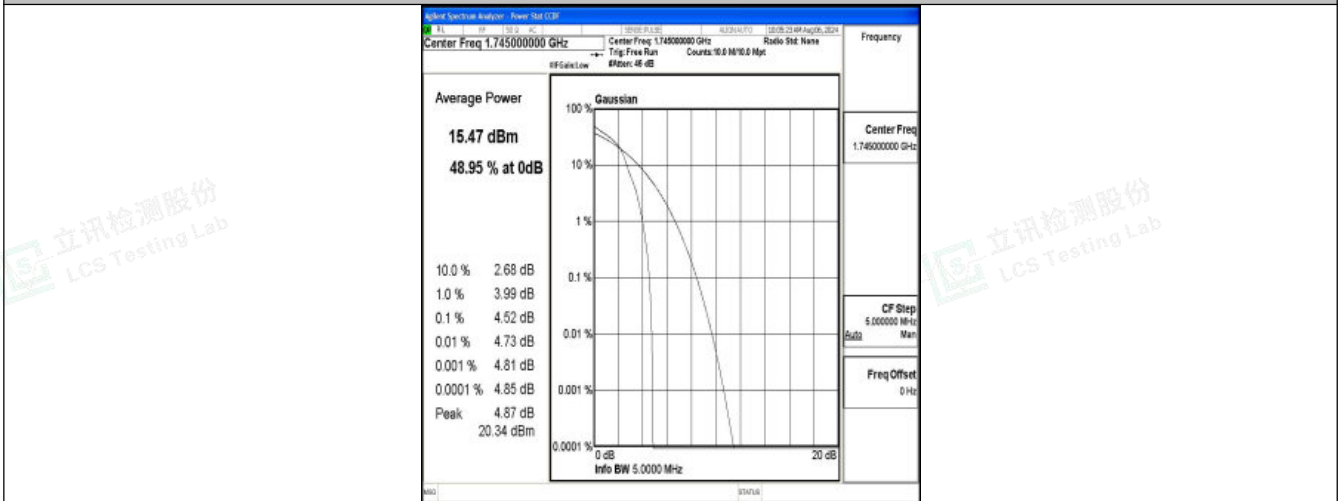

Band66-3MHz-16QAM-132322-1RB#0-PASS

Shenzhen LCS Compliance Testing Laboratory Ltd.
Add: 101, 201 Bldg A & 301 Bldg C, Juji Industrial Park Yabianxueziwei, Shajing Street, Baoan District, Shenzhen, 518000, China
Tel: +(86) 0755-82591330 | E-mail: webmaster@lcs-cert.com | Web: www.lcs-cert.com
Scan code to check authenticity