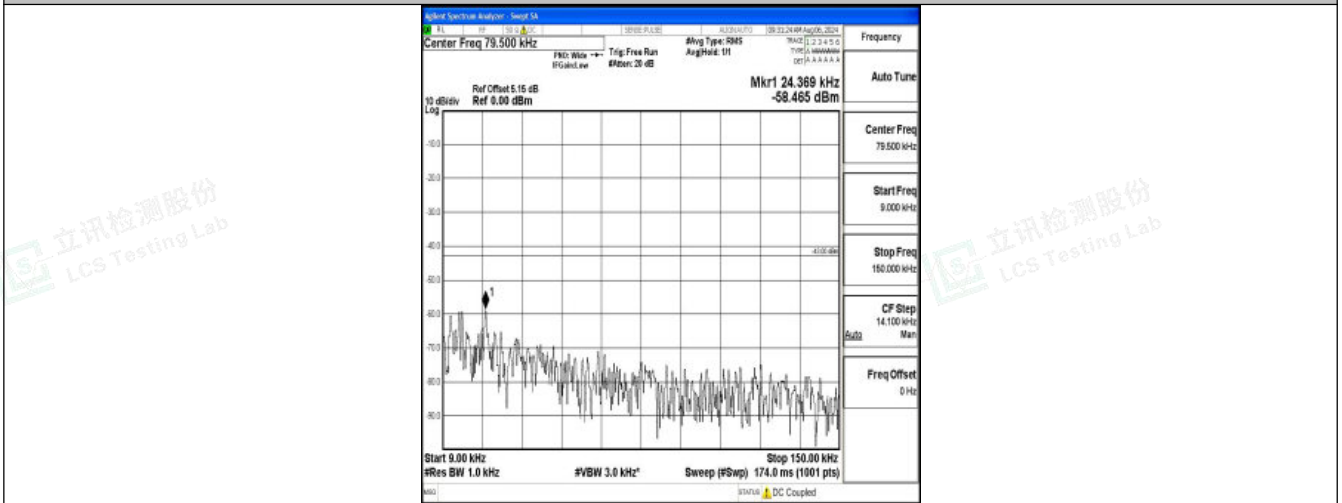

Band66_1.4MHz_QPSK_132665_1RB#0_0.009~0.15_0.009~0.15

Shenzhen LCS Compliance Testing Laboratory Ltd.
Add: 101, 201 Bldg A & 301 Bldg C, Juji Industrial Park Yabianxueziwei, Shajing Street, Baoan District, Shenzhen, 518000, China
Tel: +(86) 0755-82591330 | E-mail: webmaster@lcs-cert.com | Web: www.lcs-cert.com
Scan code to check authenticity