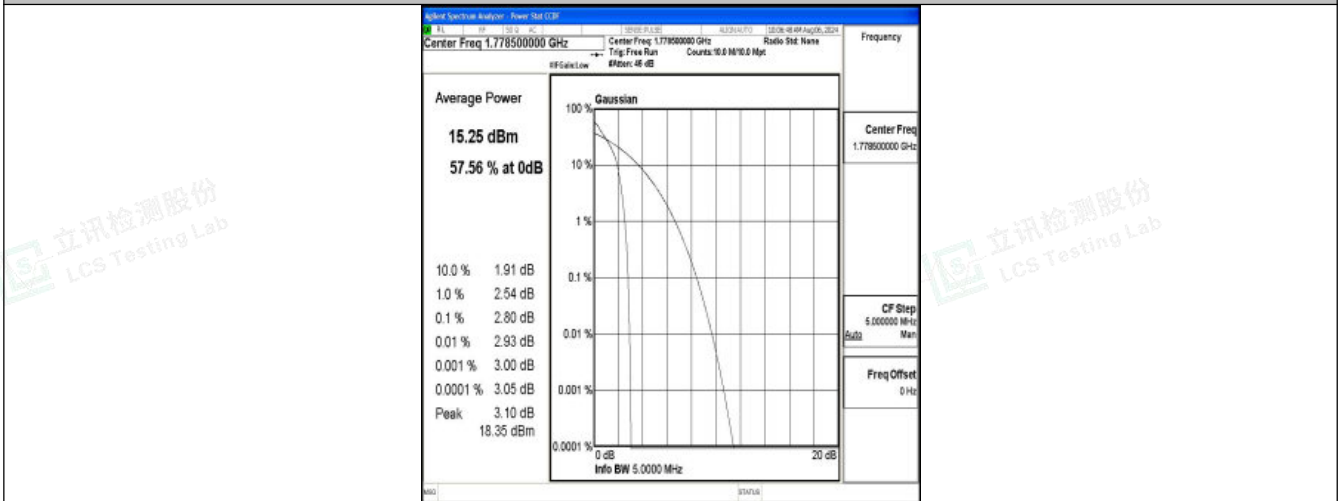

Band66-3MHz-QPSK-132657-1RB#0-PASS