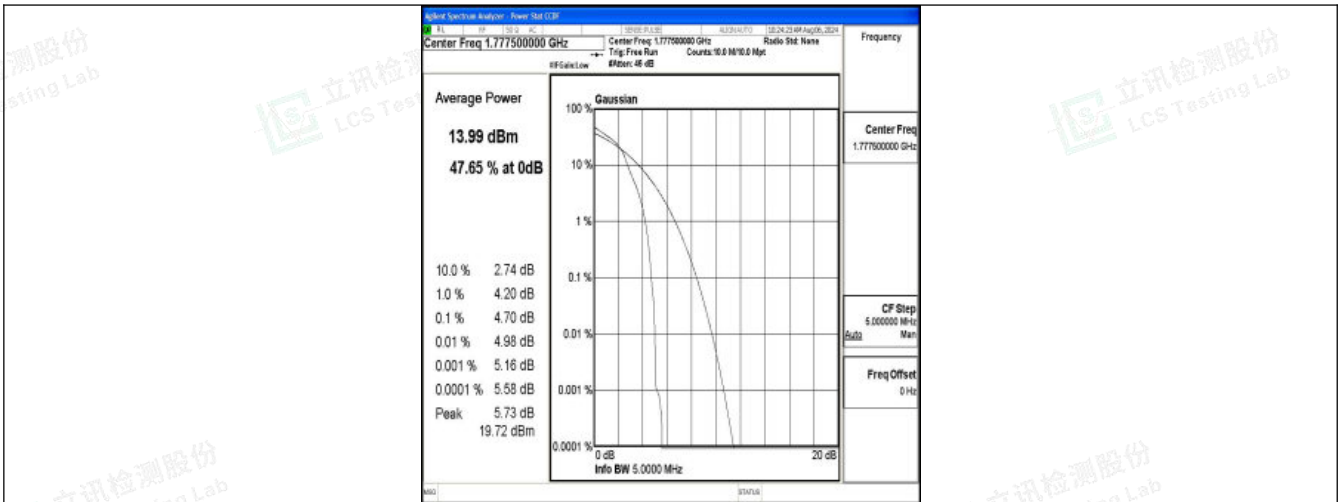

Band66-5MHz-QPSK-132322-25RB#0-PASS

Band66-5MHz-16QAM-132322-25RB#0-PASS

Band66-5MHz-QPSK-132647-1RB#0-PASS

Shenzhen LCS Compliance Testing Laboratory Ltd.  
 Add: 101, 201 Bldg A & 301 Bldg C, Juji Industrial Park Yabianxueziwei, Shajing Street, Baoan District, Shenzhen, 518000, China  
 Tel: +(86) 0755-82591330 | E-mail: webmaster@lcs-cert.com | Web: www.lcs-cert.com  
 Scan code to check authenticity