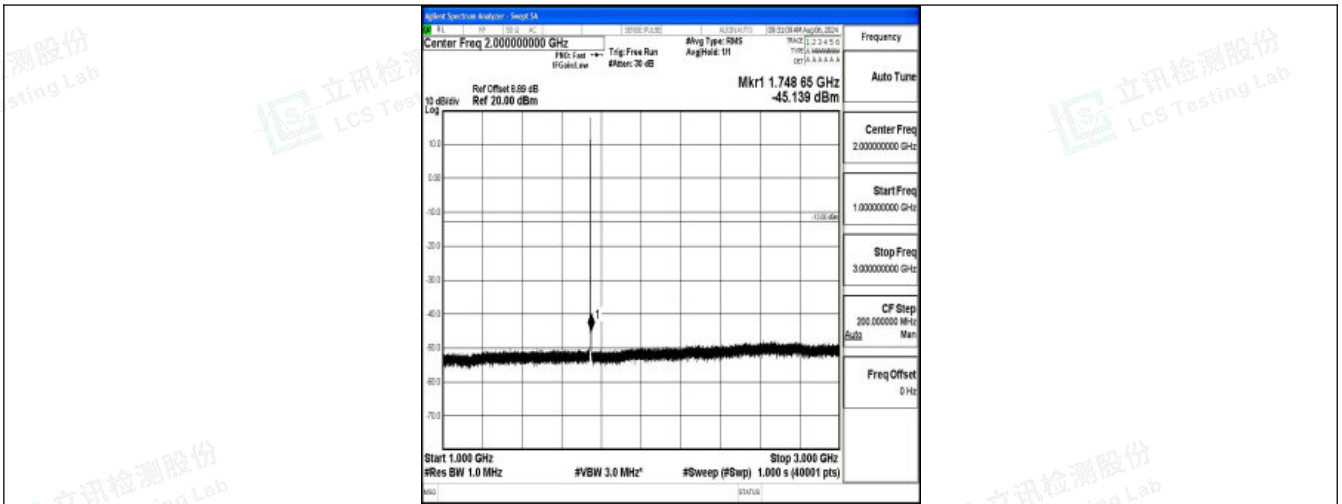

Band66\_1.4MHz\_16QAM\_132322\_1RB#0\_30~1000\_30~1000

Shenzhen LCS Compliance Testing Laboratory Ltd.  
Add: 101, 201 Bldg A & 301 Bldg C, Juji Industrial Park Yabianxueziwei, Shajing Street, Baoan District, Shenzhen, 518000, China  
Tel: +(86) 0755-82591330 | E-mail: webmaster@lcs-cert.com | Web: www.lcs-cert.com  
Scan code to check authenticity