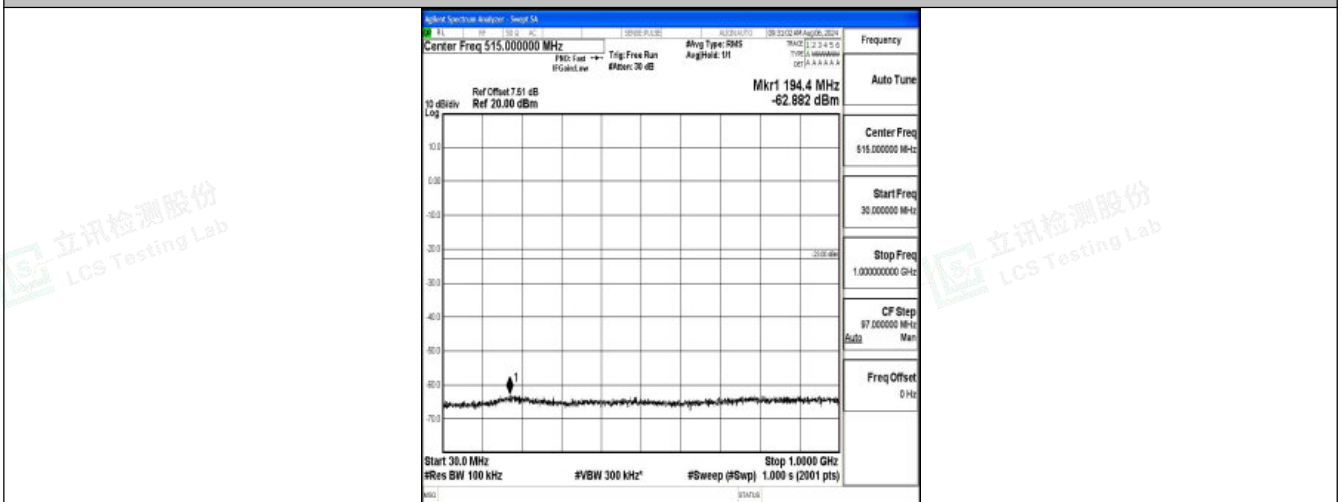

Band66\_1.4MHz\_QPSK\_132322\_1RB#0\_1000~3000\_1000~3000

Band66\_1.4MHz\_QPSK\_132322\_1RB#0\_3000~20000\_3000~20000

Band66\_1.4MHz\_16QAM\_132322\_1RB#0\_0.009~0.15\_0.009~0.15

Band66\_1.4MHz\_16QAM\_132322\_1RB#0\_0.15~30\_0.15~30