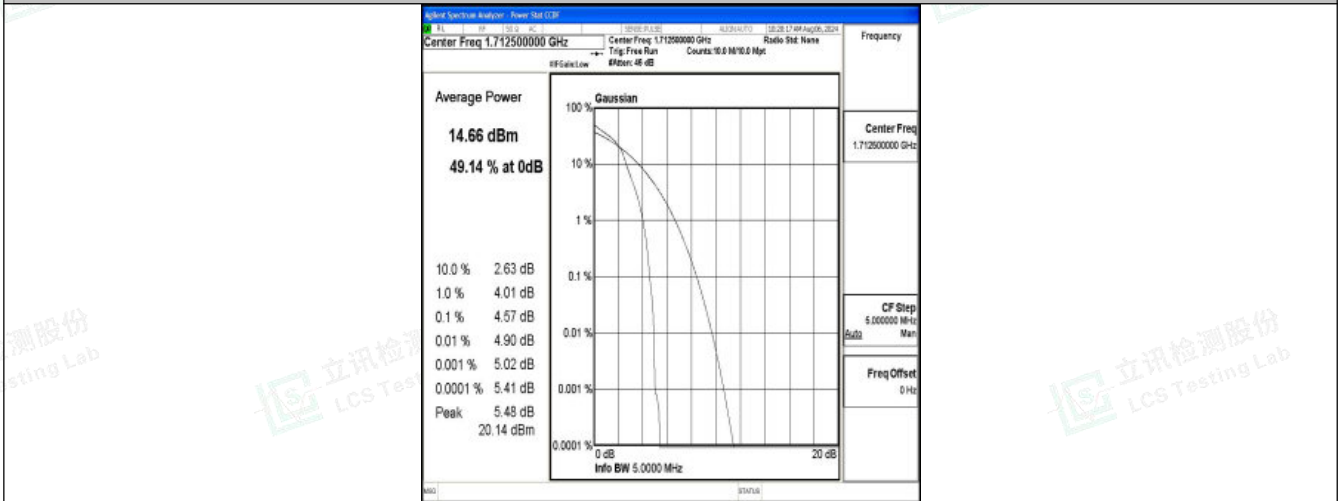

Band66-5MHz-16QAM-131997-1RB#0-PASS