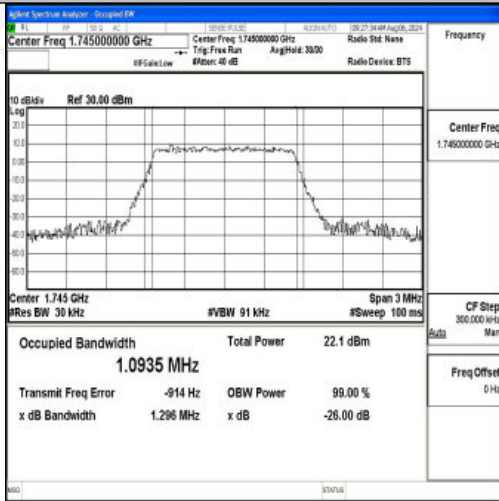

Band66-1.4MHz-QPSK-132322-6RB#0-PASS