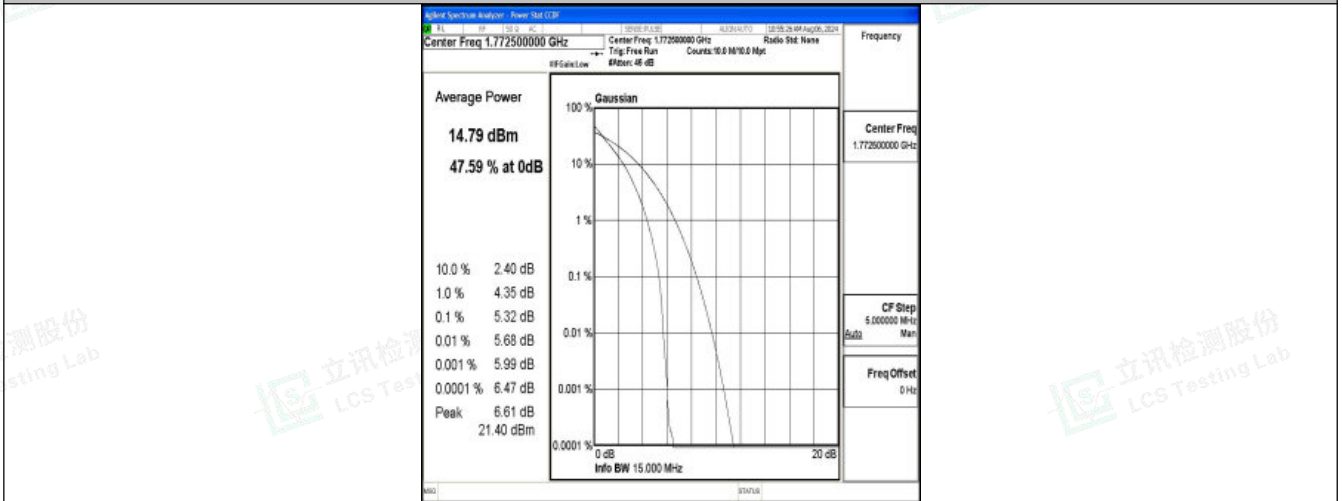

Band66-15MHz-QPSK-132322-75RB#0-PASS

Band66-15MHz-16QAM-132322-75RB#0-PASS

Band66-15MHz-QPSK-132597-1RB#0-PASS

Band66-15MHz-16QAM-132597-1RB#0-PASS

Band66-15MHz-QPSK-132597-75RB#0-PASS

Band66-15MHz-16QAM-132597-75RB#0-PASS