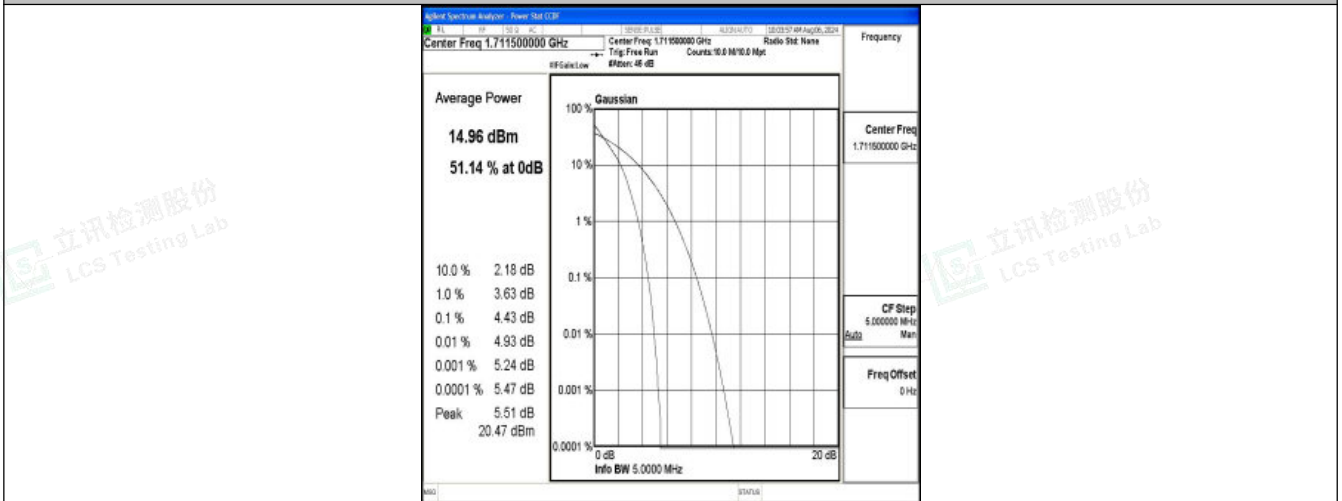

Band66-3MHz-QPSK-131987-15RB#0-PASS

Shenzhen LCS Compliance Testing Laboratory Ltd.
Add: 101, 201 Bldg A & 301 Bldg C, Juji Industrial Park Yabianxueziwei, Shajing Street, Baoan District, Shenzhen, 518000, China
Tel: +(86) 0755-82591330 | E-mail: webmaster@lcs-cert.com | Web: www.lcs-cert.com
Scan code to check authenticity