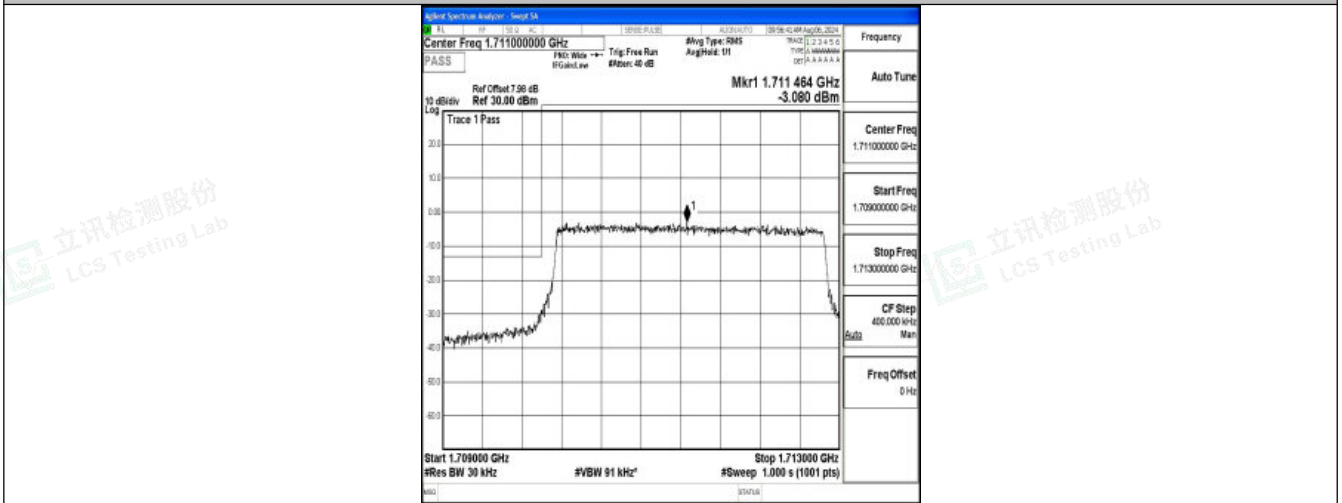

Band66_3MHz_16QAM_131987_15RB#0