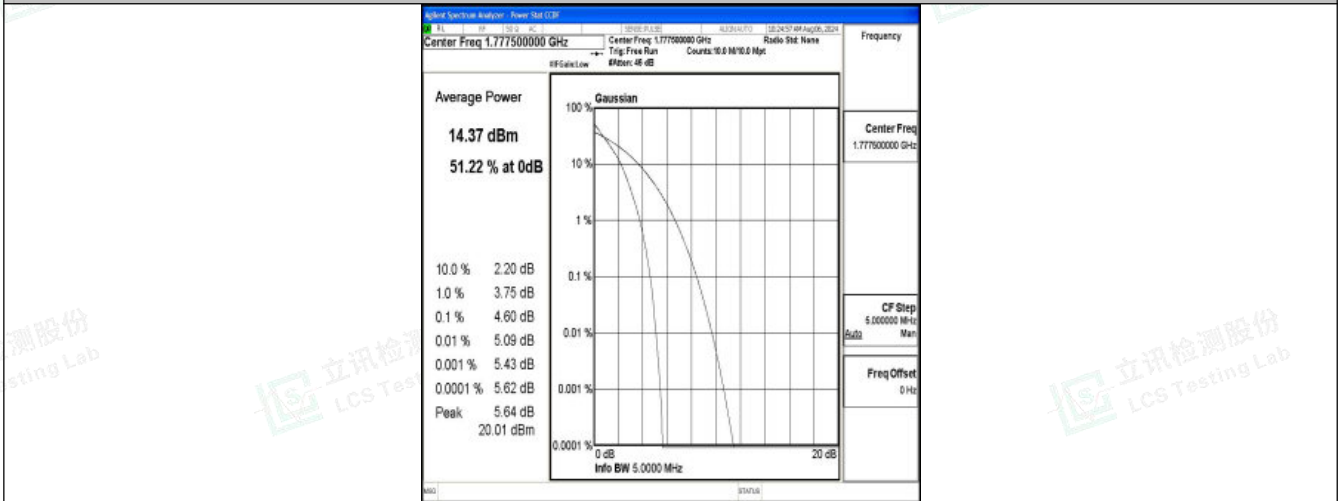

Band66-5MHz-QPSK-132647-25RB#0-PASS