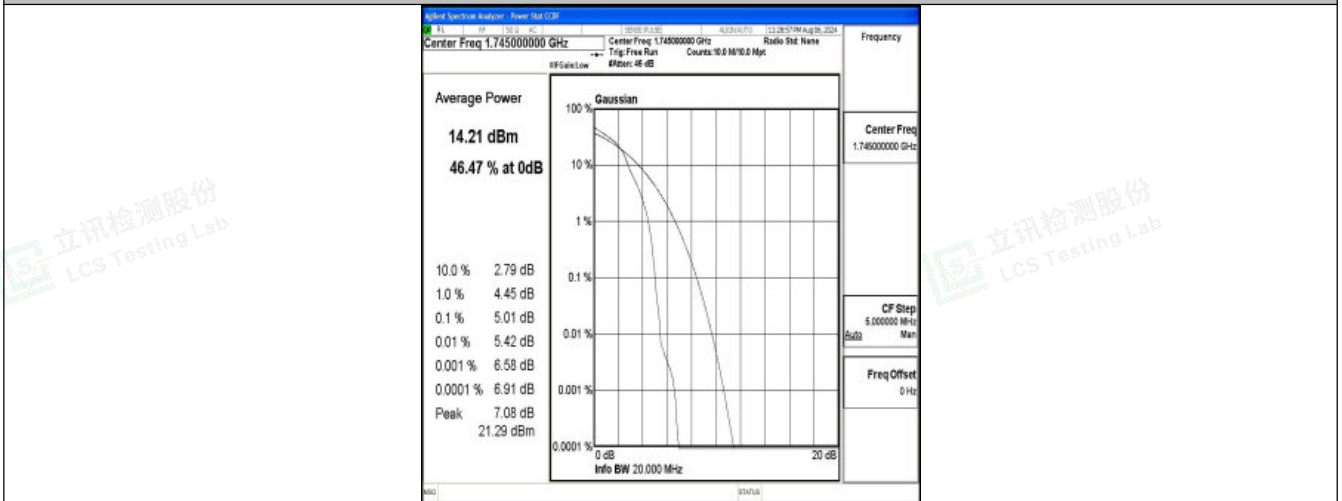

Band66-20MHz-16QAM-132322-1RB#0-PASS