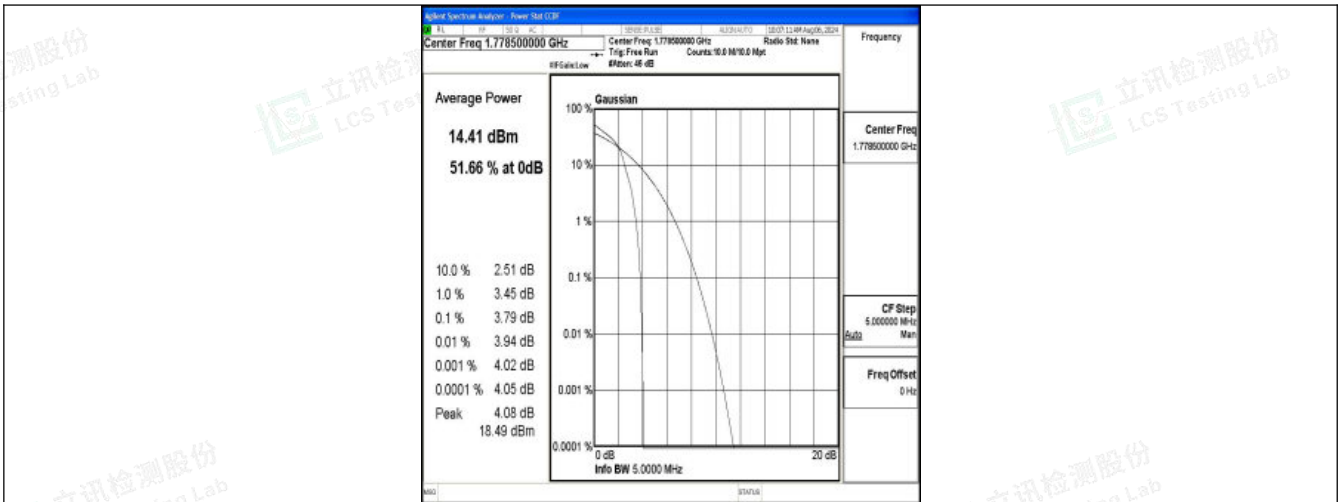

Band66-3MHz-16QAM-132657-1RB#0-PASS