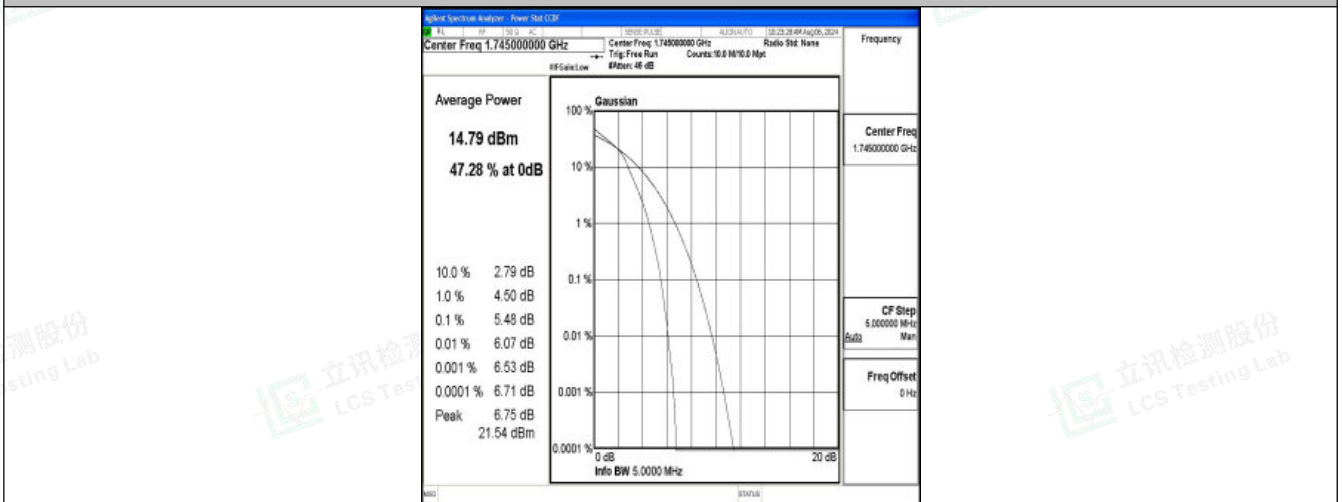

Band66-5MHz-16QAM-132322-25RB#0-PASS