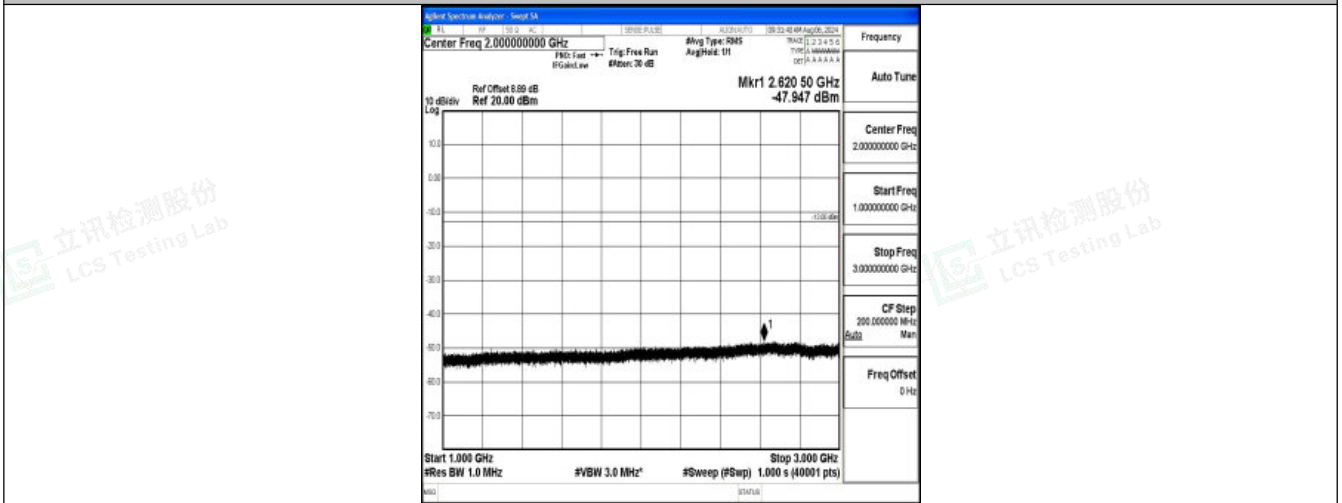

Band66_1.4MHz_QPSK_132665_1RB#0_1000~3000_1000~3000

Shenzhen LCS Compliance Testing Laboratory Ltd.
Add: 101, 201 Bldg A & 301 Bldg C, Juji Industrial Park Yabianxueziwei, Shajing Street, Baoan District, Shenzhen, 518000, China
Tel: +(86) 0755-82591330 | E-mail: webmaster@lcs-cert.com | Web: www.lcs-cert.com
Scan code to check authenticity