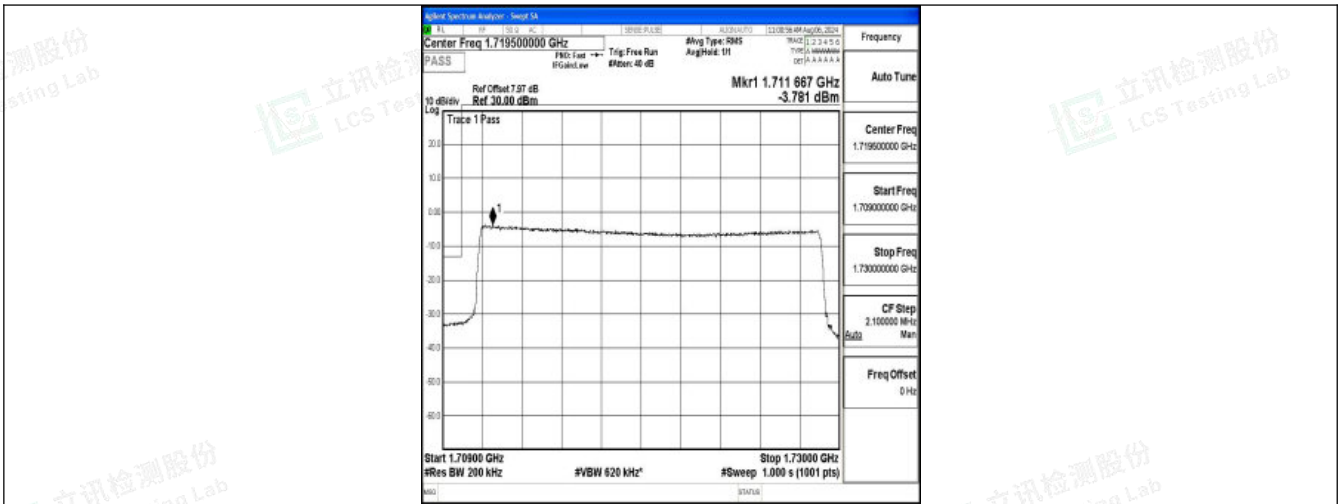

Band66_20MHz_16QAM_132072_100RB#0