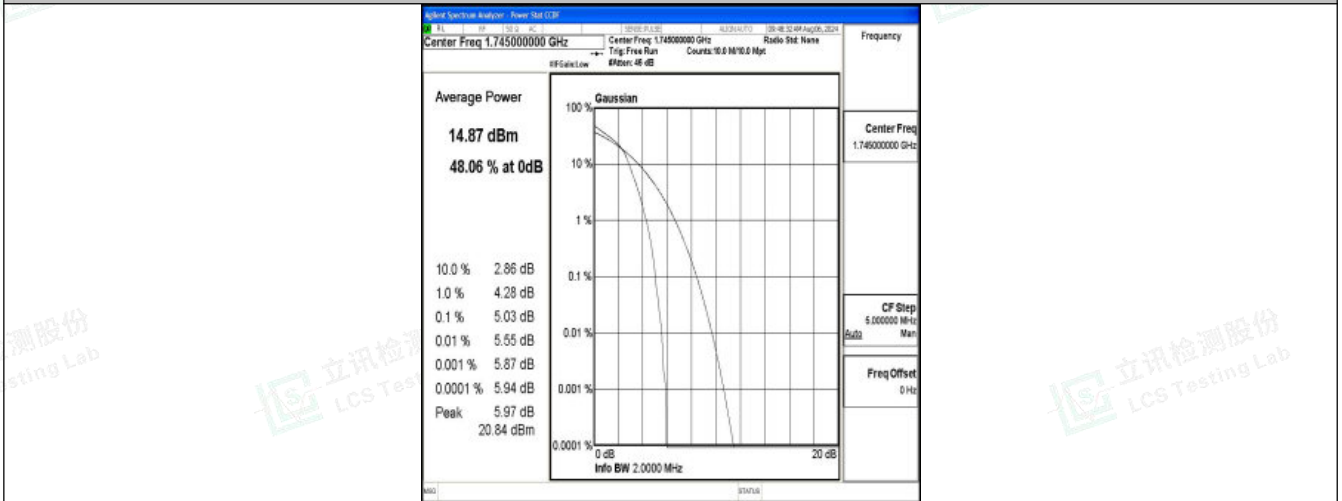

Band66-1.4MHz-16QAM-132322-6RB#0-PASS