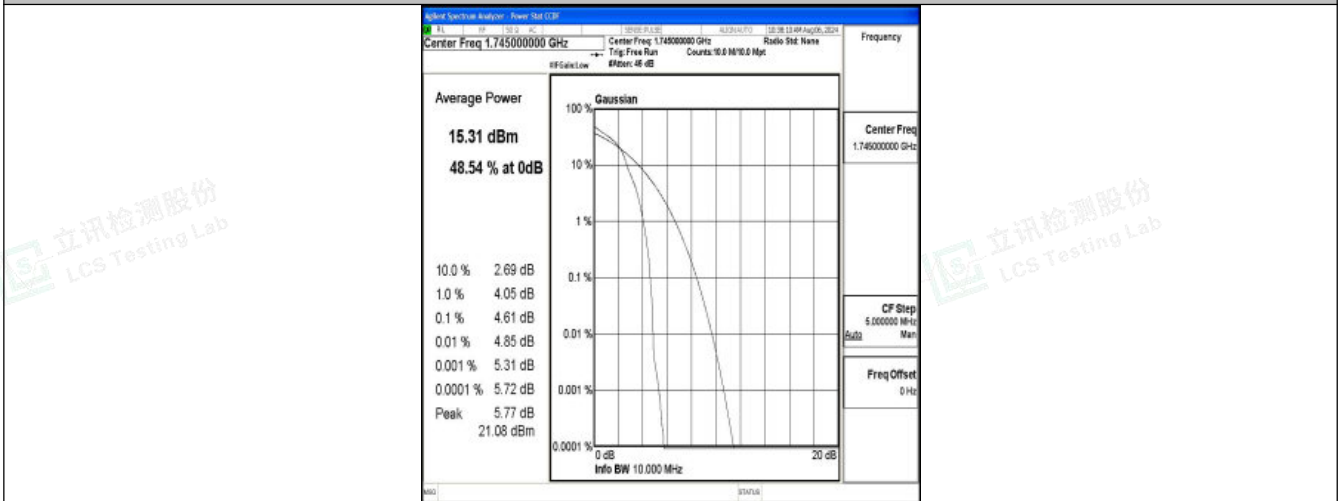

Band66-10MHz-16QAM-132322-1RB#0-PASS