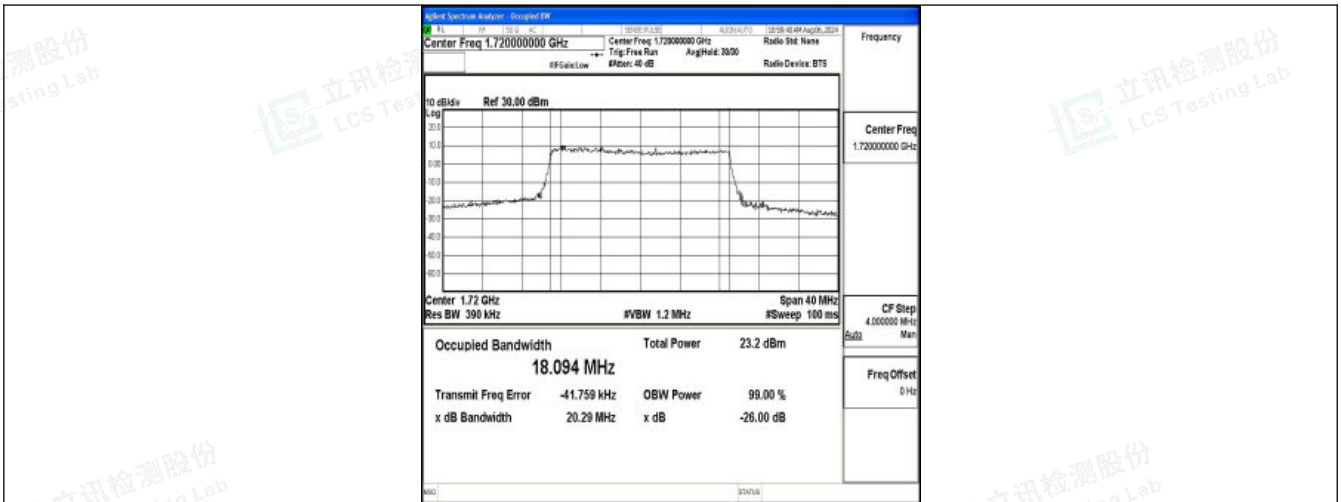

Band66-15MHz-16QAM-132322-75RB#0-PASS

Band66-15MHz-QPSK-132597-75RB#0-PASS

Band66-15MHz-16QAM-132597-75RB#0-PASS

Shenzhen LCS Compliance Testing Laboratory Ltd.  
 Add: 101, 201 Bldg A & 301 Bldg C, Juji Industrial Park Yabianxueziwei, Shajing Street, Baoan District, Shenzhen, 518000, China  
 Tel: +(86) 0755-82591330 | E-mail: webmaster@lcs-cert.com | Web: www.lcs-cert.com  
 Scan code to check authenticity