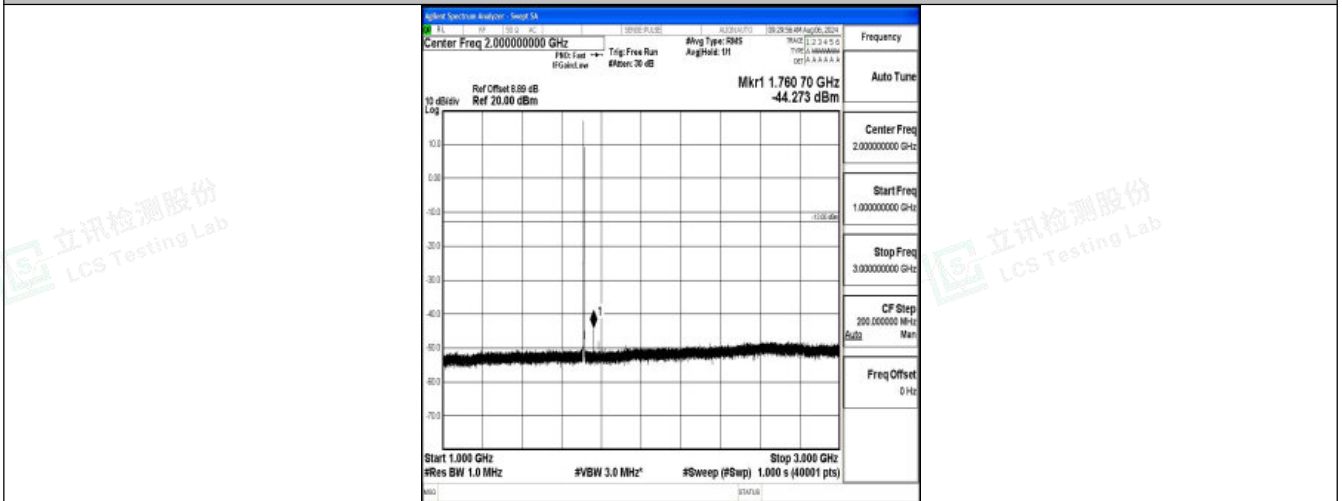

Band66_1.4MHz_16QAM_131979_1RB#0_1000~3000_1000~3000

Shenzhen LCS Compliance Testing Laboratory Ltd.
Add: 101, 201 Bldg A & 301 Bldg C, Juji Industrial Park Yabianxueziwei, Shajing Street, Baoan District, Shenzhen, 518000, China
Tel: +(86) 0755-82591330 | E-mail: webmaster@lcs-cert.com | Web: www.lcs-cert.com
Scan code to check authenticity