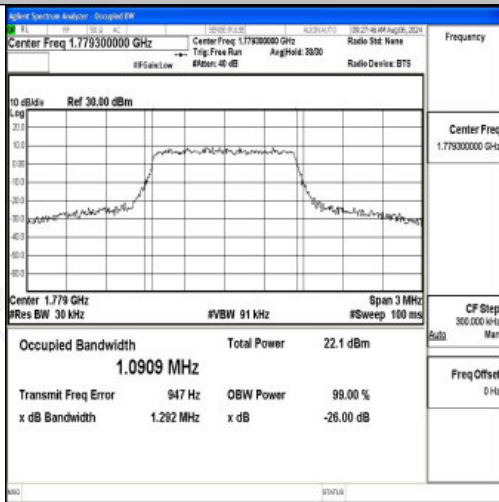

Band66-1.4MHz-16QAM-132322-6RB#0-PASS