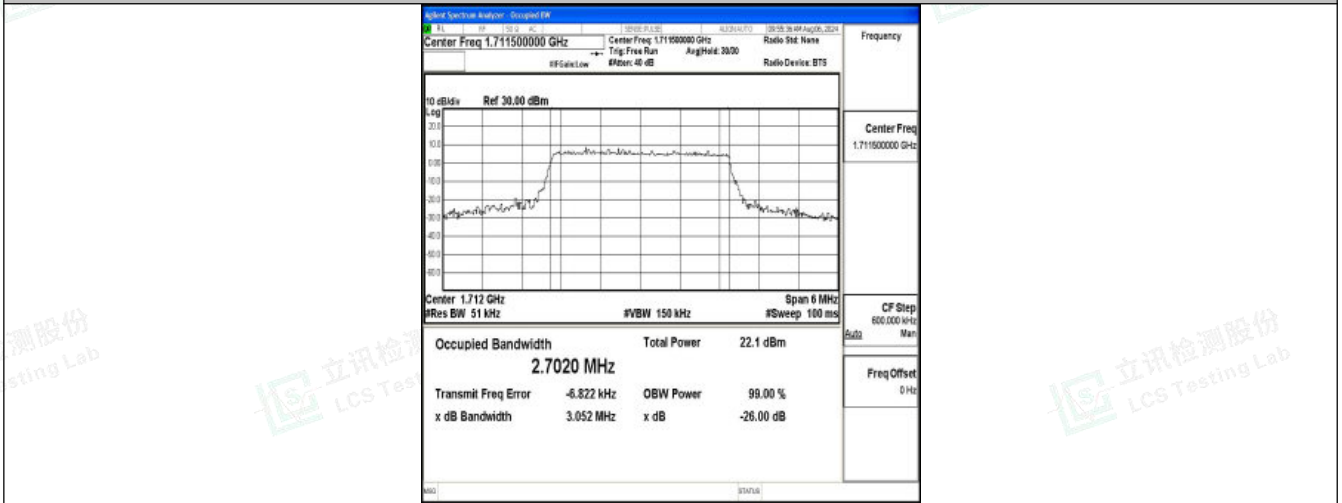

Band66-3MHz-16QAM-131987-15RB#0-PASS