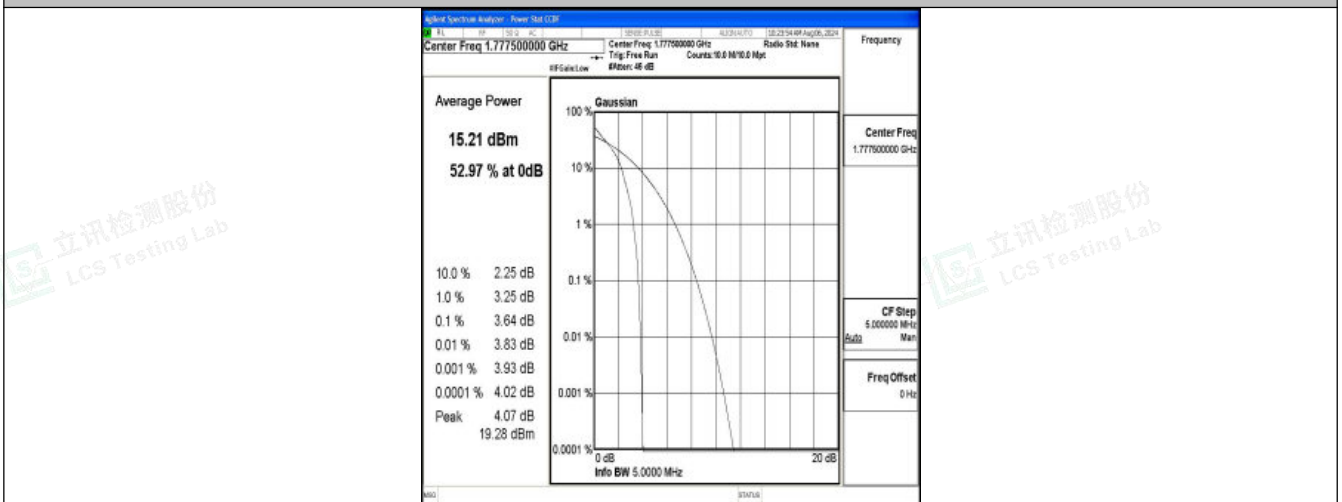

Band66-5MHz-QPSK-132647-1RB#0-PASS

Shenzhen LCS Compliance Testing Laboratory Ltd.
Add: 101, 201 Bldg A & 301 Bldg C, Juji Industrial Park Yabianxueziwei, Shajing Street, Baoan District, Shenzhen, 518000, China
Tel: +(86) 0755-82591330 | E-mail: webmaster@lcs-cert.com | Web: www.lcs-cert.com
Scan code to check authenticity