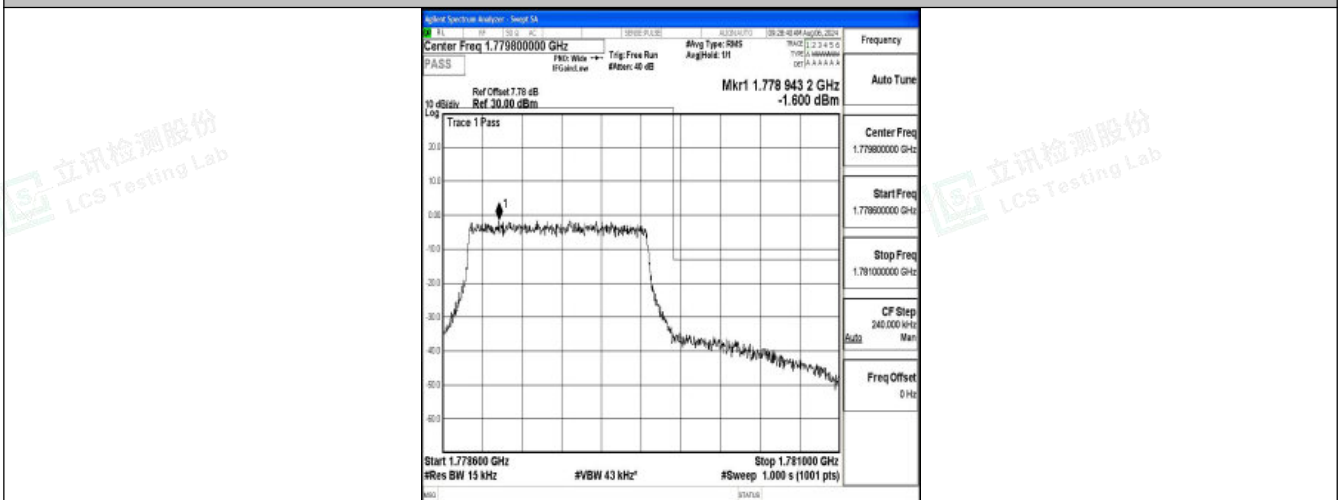

### Test Graphs

Band66\_1.4MHz\_QPSK\_131979\_6RB#0

Band66\_1.4MHz\_16QAM\_131979\_6RB#0

Band66\_1.4MHz\_QPSK\_132665\_6RB#0

Shenzhen LCS Compliance Testing Laboratory Ltd.  
Add: 101, 201 Bldg A & 301 Bldg C, Juji Industrial Park Yabianxueziwei, Shajing Street, Baoan District, Shenzhen, 518000, China  
Tel: +(86) 0755-82591330 | E-mail: webmaster@lcs-cert.com | Web: www.lcs-cert.com  
Scan code to check authenticity