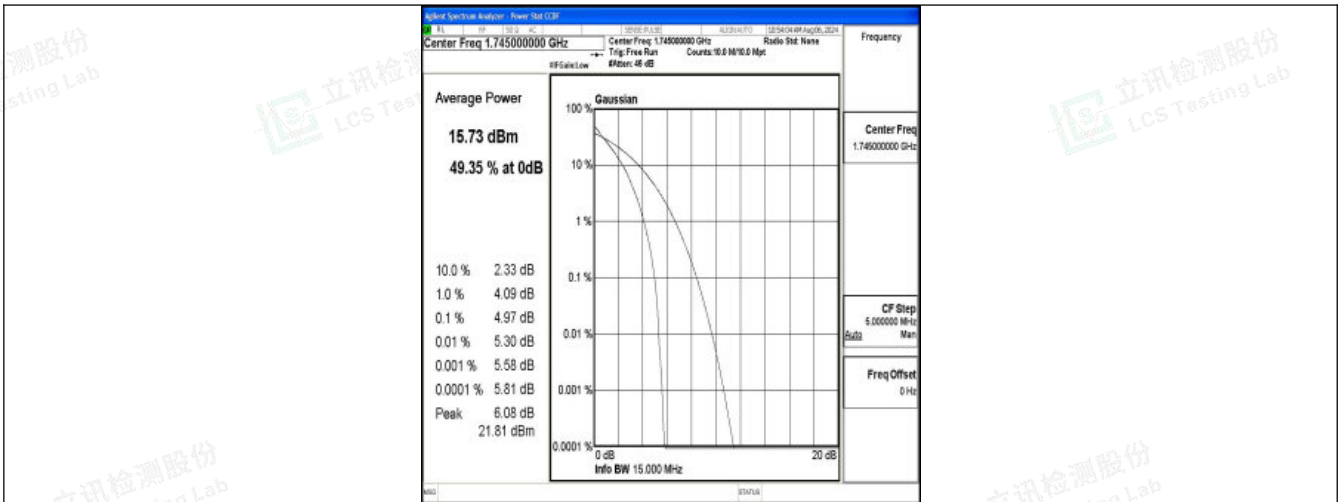

Band66-15MHz-QPSK-132322-75RB#0-PASS