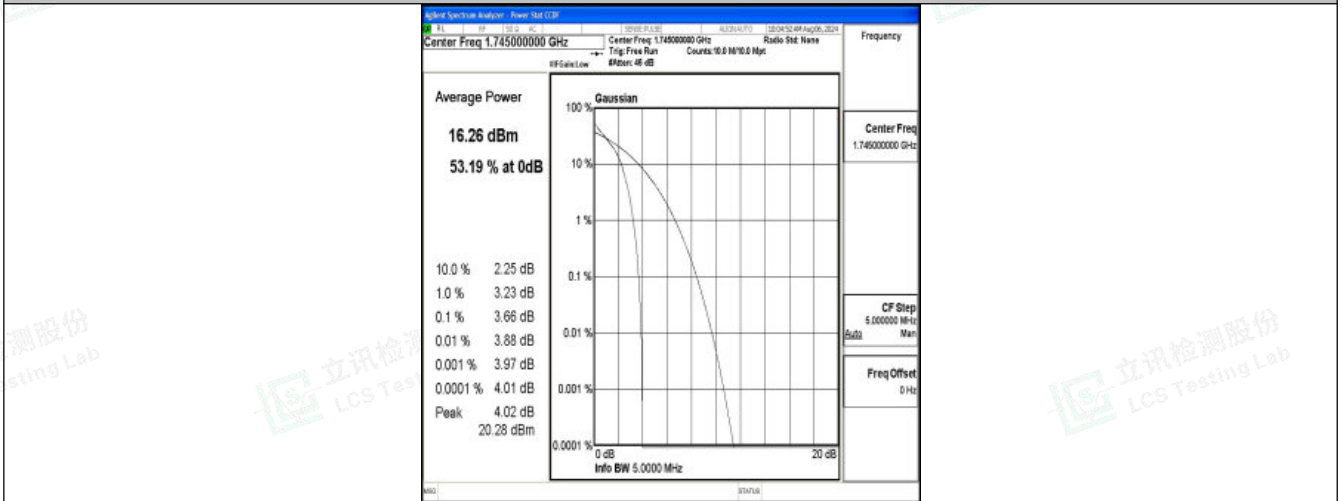

Band66-3MHz-QPSK-132322-1RB#0-PASS