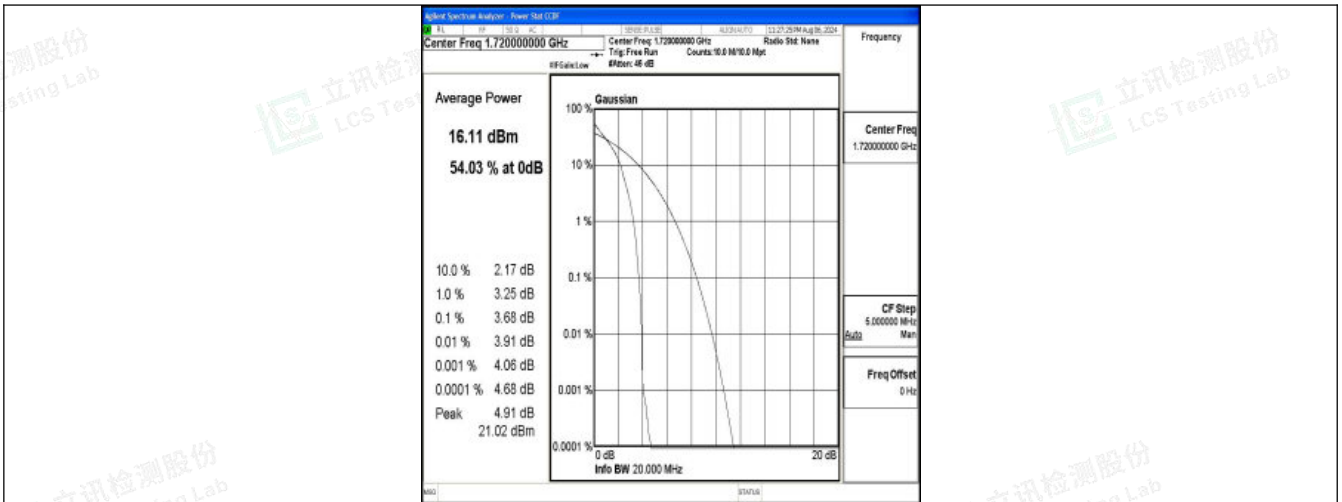

Band66-20MHz-QPSK-132072-1RB#0-PASS