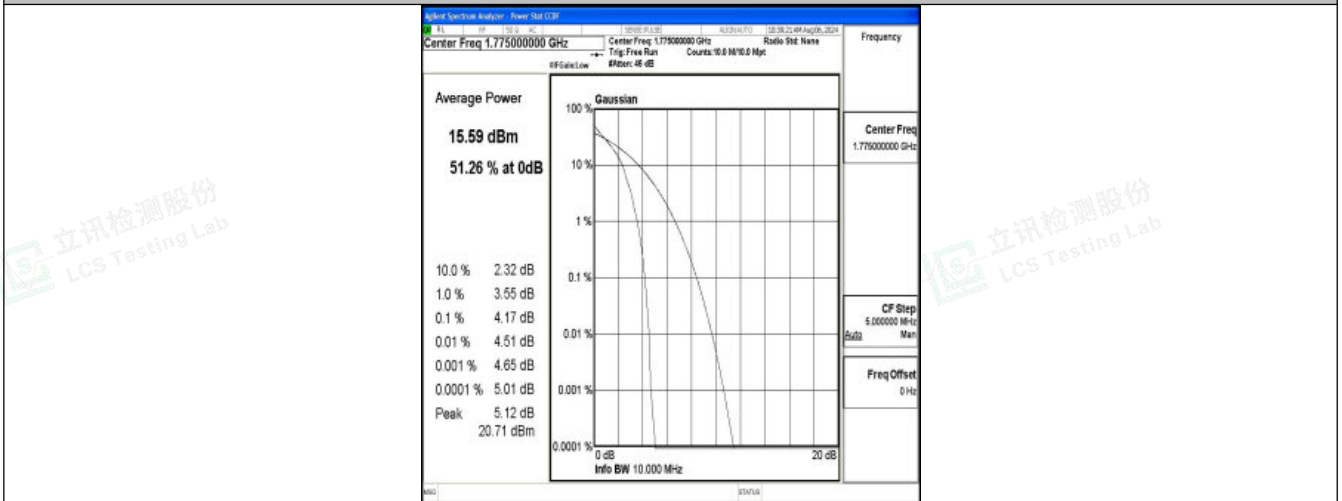

Band66-10MHz-QPSK-132622-1RB#0-PASS