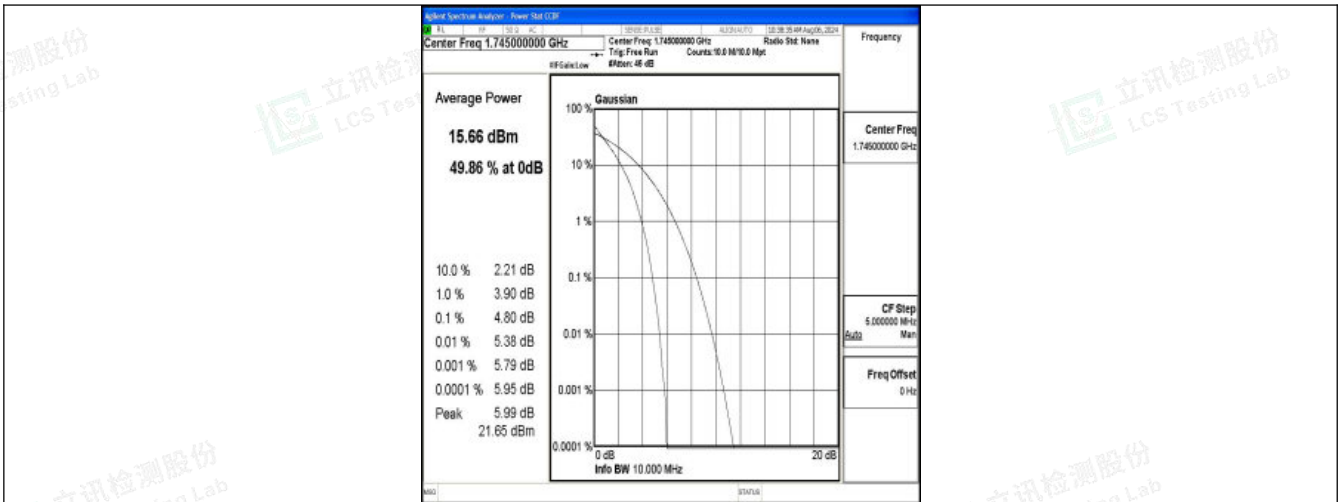

Band66-10MHz-QPSK-132322-50RB#0-PASS