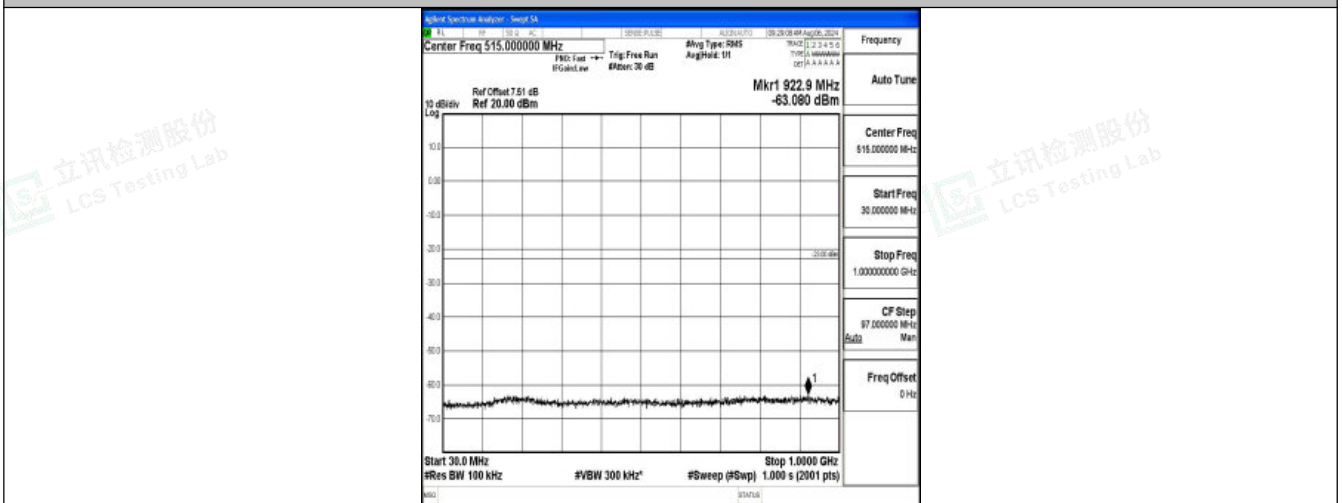

### Test Graphs

Band66\_1.4MHz\_QPSK\_131979\_1RB#0\_0.009~0.15\_0.009~0.15

Band66\_1.4MHz\_QPSK\_131979\_1RB#0\_0.15~30\_0.15~30

Band66\_1.4MHz\_QPSK\_131979\_1RB#0\_30~1000\_30~1000

Shenzhen LCS Compliance Testing Laboratory Ltd.  
Add: 101, 201 Bldg A & 301 Bldg C, Juji Industrial Park Yabianxueziwei, Shajing Street, Baoan District, Shenzhen, 518000, China  
Tel: +(86) 0755-82591330 | E-mail: webmaster@lcs-cert.com | Web: www.lcs-cert.com  
Scan code to check authenticity