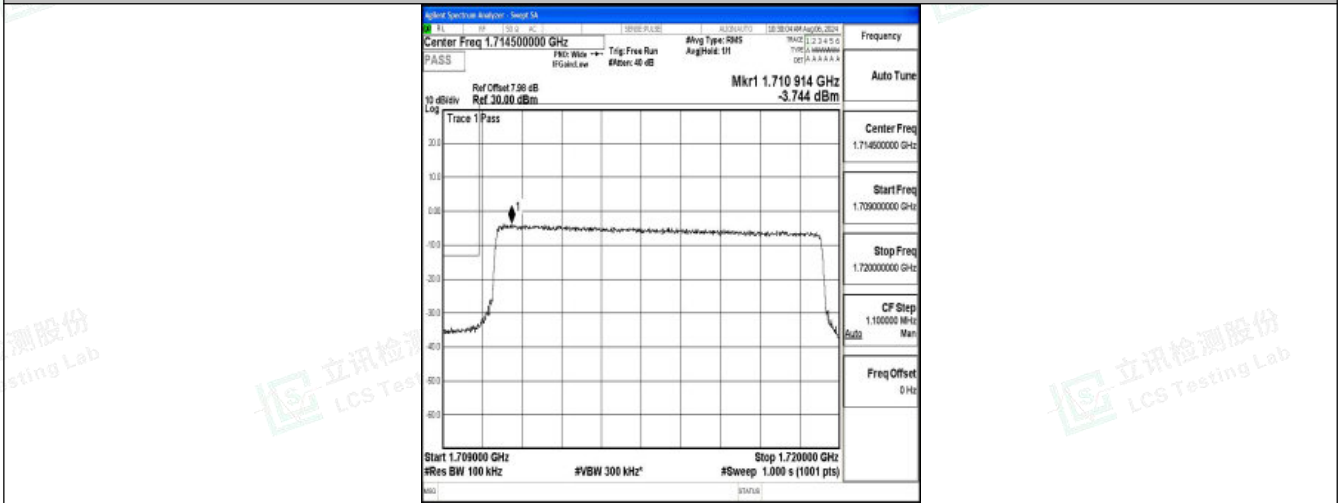

Band66\_5MHz\_16QAM\_131997\_25RB#0

Band66\_5MHz\_QPSK\_132647\_25RB#0

Band66\_5MHz\_16QAM\_132647\_25RB#0

Band66\_10MHz\_QPSK\_132022\_50RB#0

Band66\_10MHz\_16QAM\_132022\_50RB#0

Band66\_10MHz\_QPSK\_132622\_50RB#0