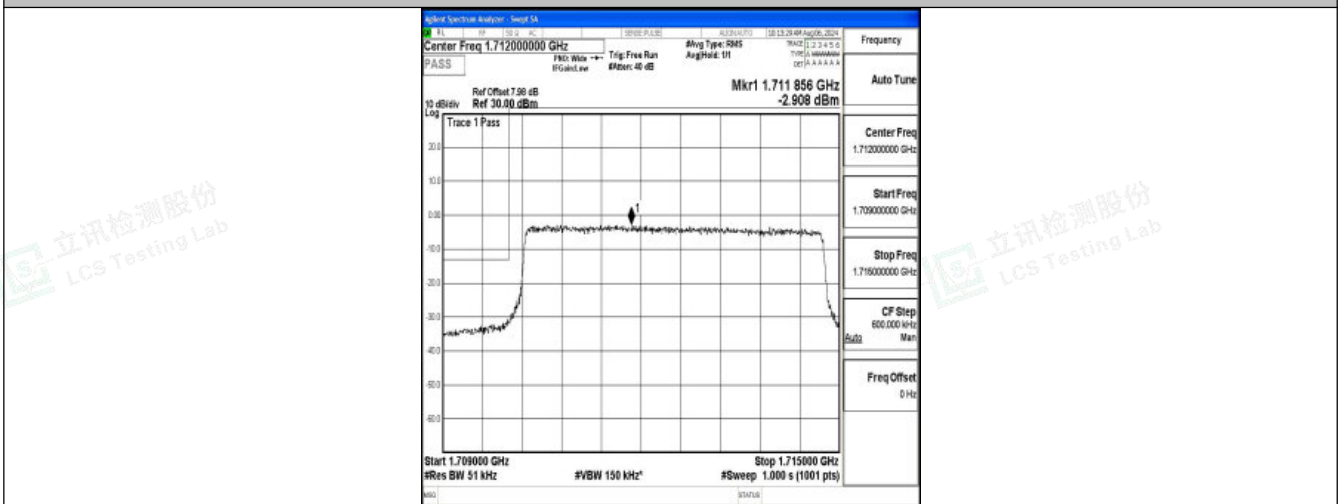

Band66_5MHz_QPSK_131997_25RB#0