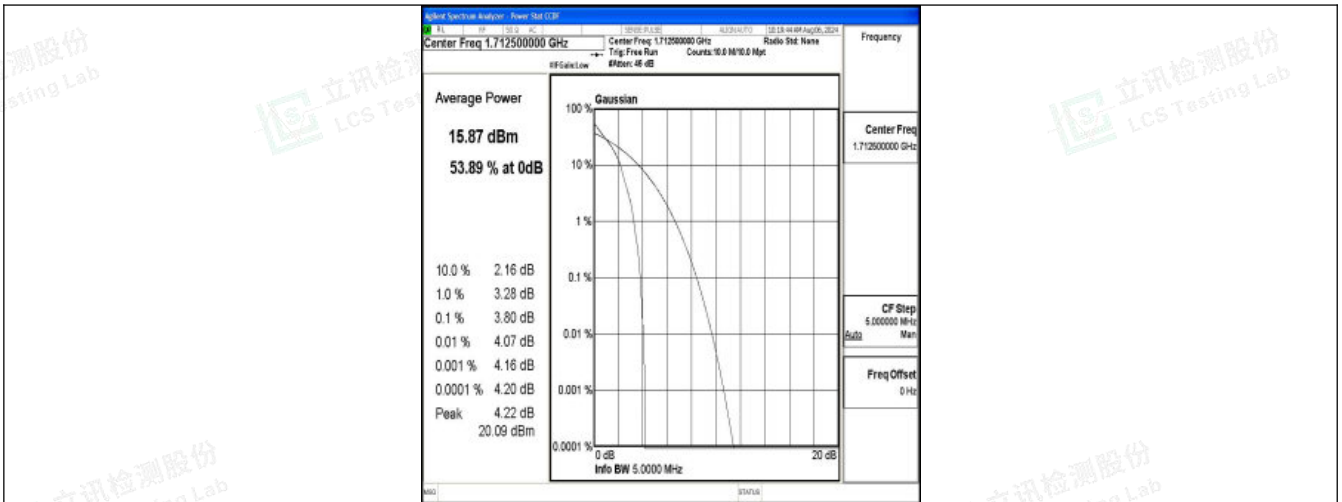

Band66-5MHz-QPSK-131997-1RB#0-PASS