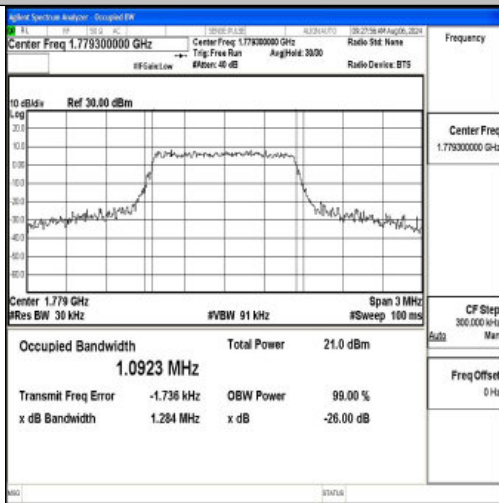

Band66-1.4MHz-QPSK-132665-6RB#0-PASS

Band66-1.4MHz-16QAM-132665-6RB#0-PASS

Shenzhen LCS Compliance Testing Laboratory Ltd.
Add: 101, 201 Bldg A & 301 Bldg C, Juji Industrial Park Yabianxueziwei, Shajing Street, Baoan District, Shenzhen, 518000, China
Tel: +(86) 0755-82591330 | E-mail: webmaster@lcs-cert.com | Web: www.lcs-cert.com
Scan code to check authenticity