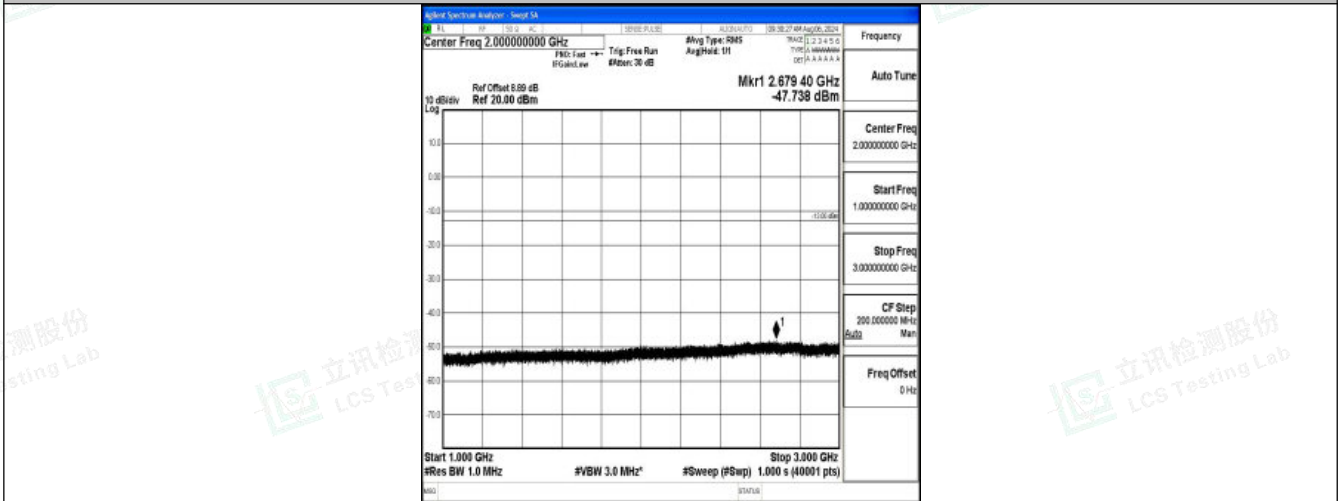

Band66_1.4MHz_QPSK_132322_1RB#0_1000~3000_1000~3000