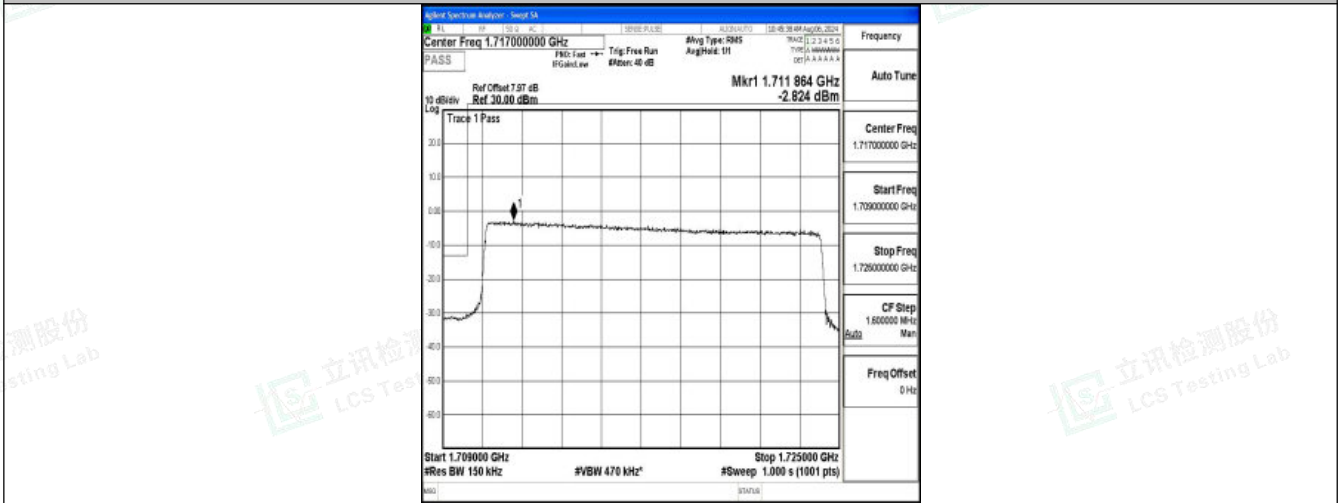

Band66_15MHz_QPSK_132047_75RB#0