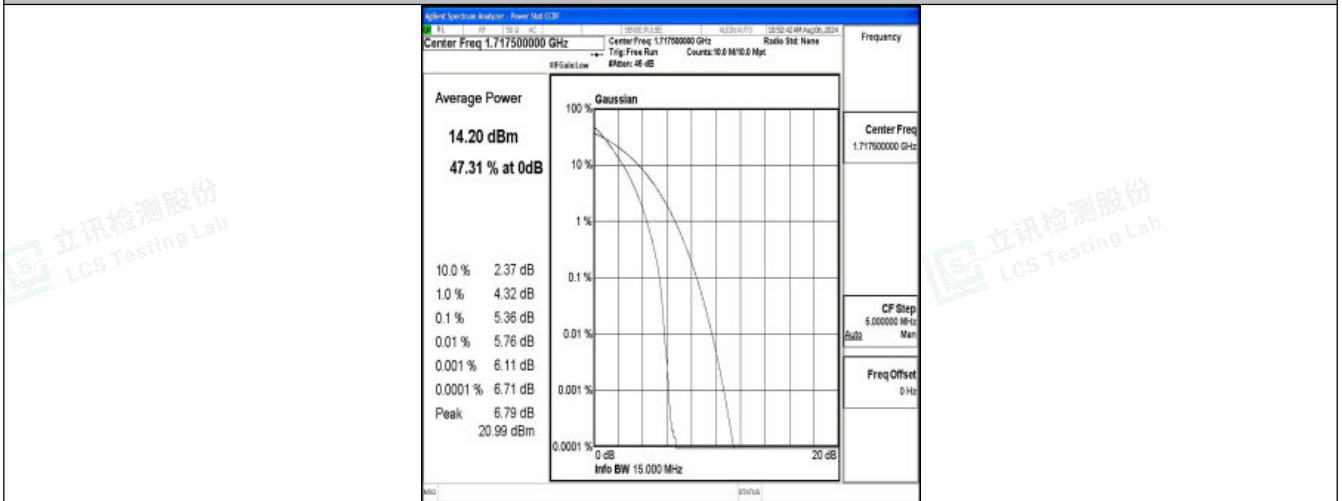

Band66-15MHz-QPSK-132047-75RB#0-PASS