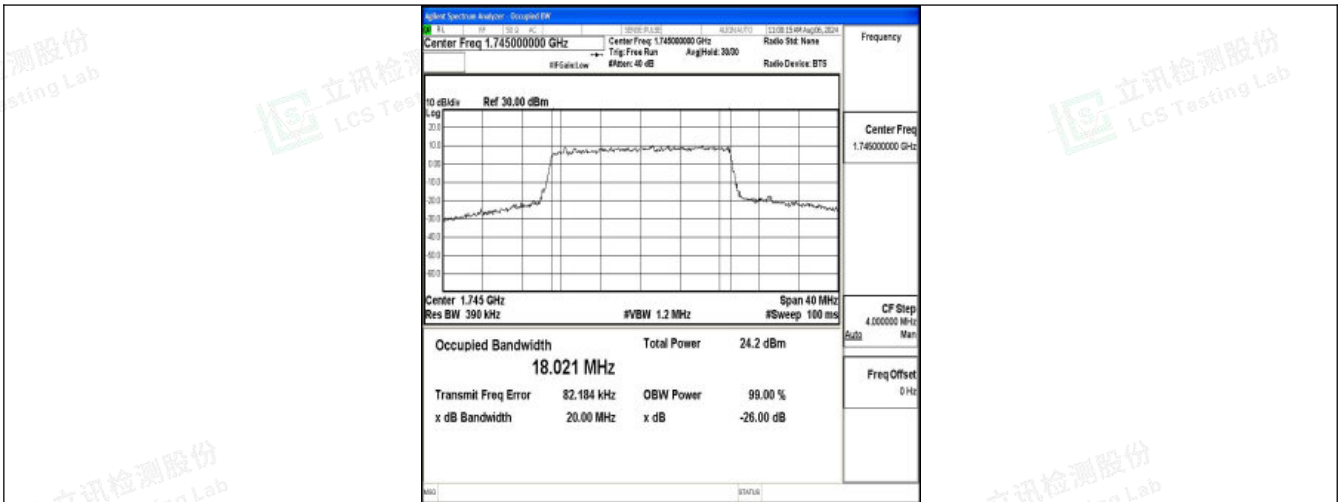

Band66-20MHz-16QAM-132322-100RB#0-PASS