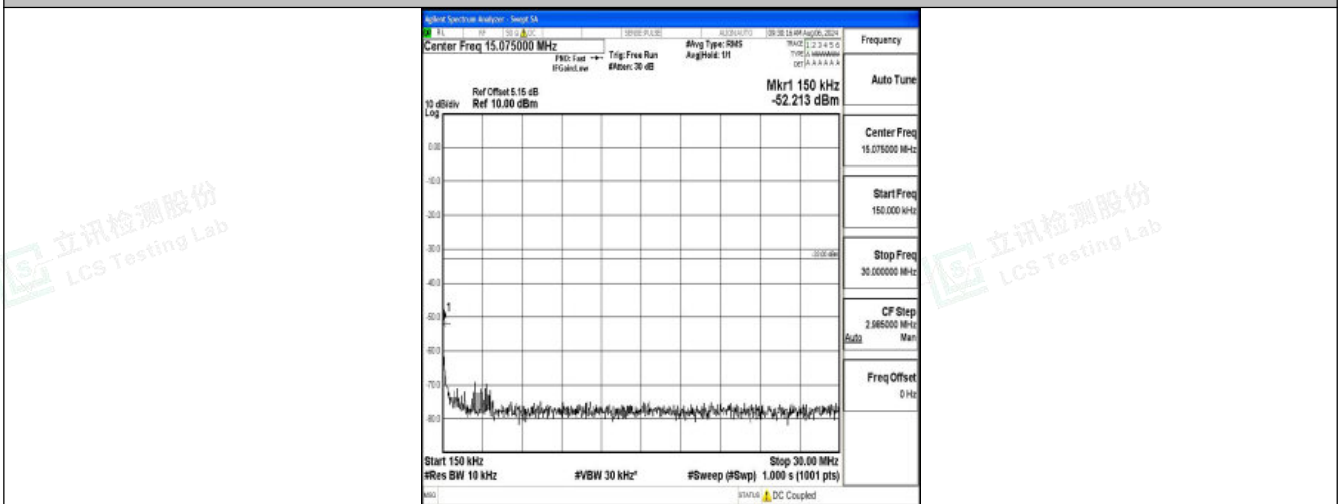

Band66_1.4MHz_QPSK_132322_1RB#0_0.15~30_0.15~30