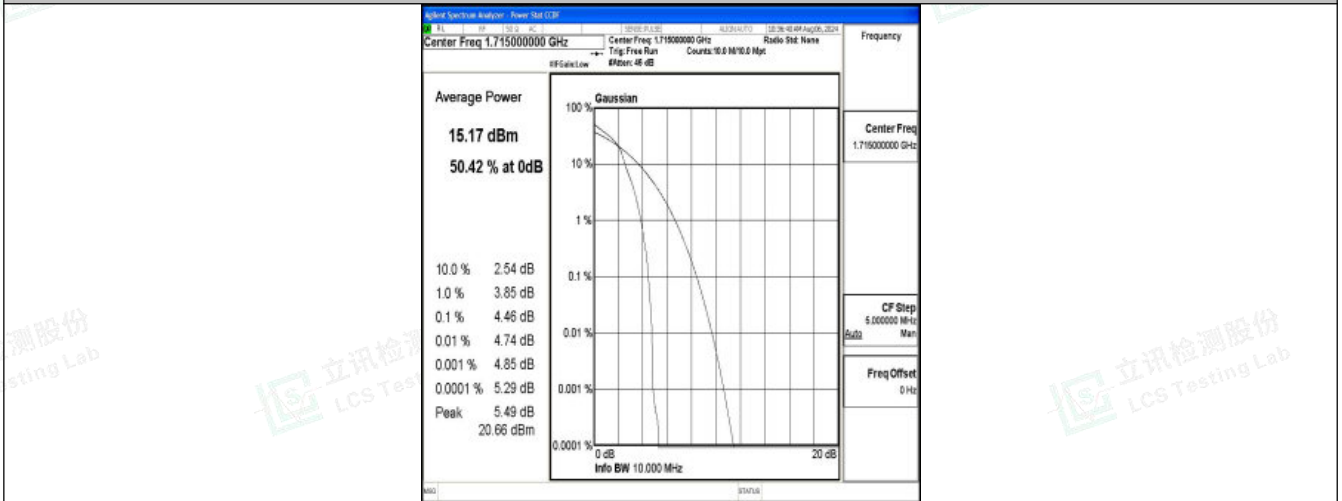

Band66-10MHz-16QAM-132022-1RB#0-PASS