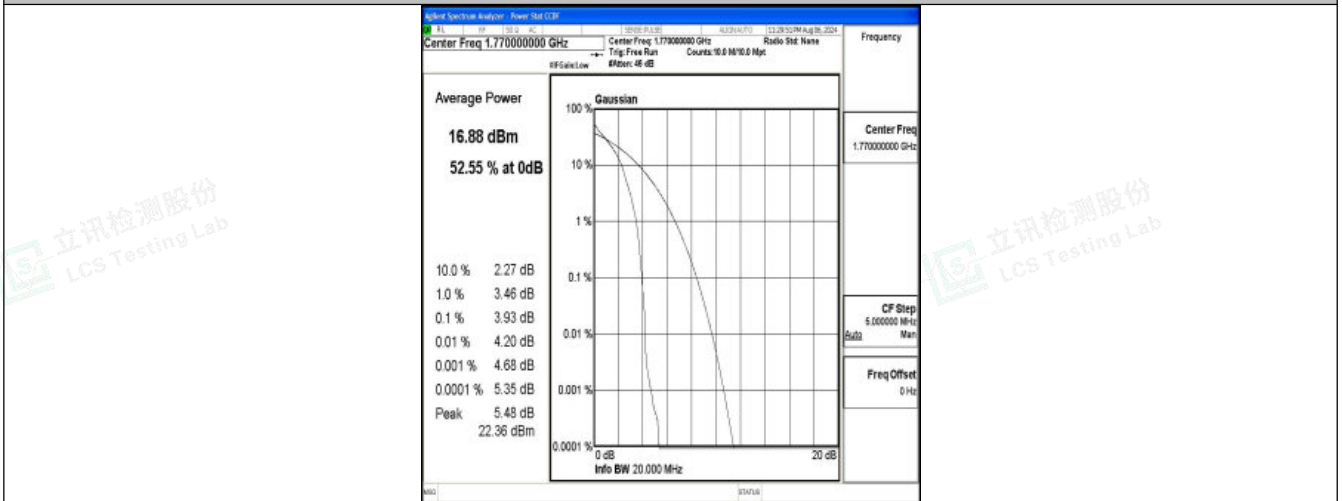

Band66-20MHz-QPSK-132572-1RB#0-PASS