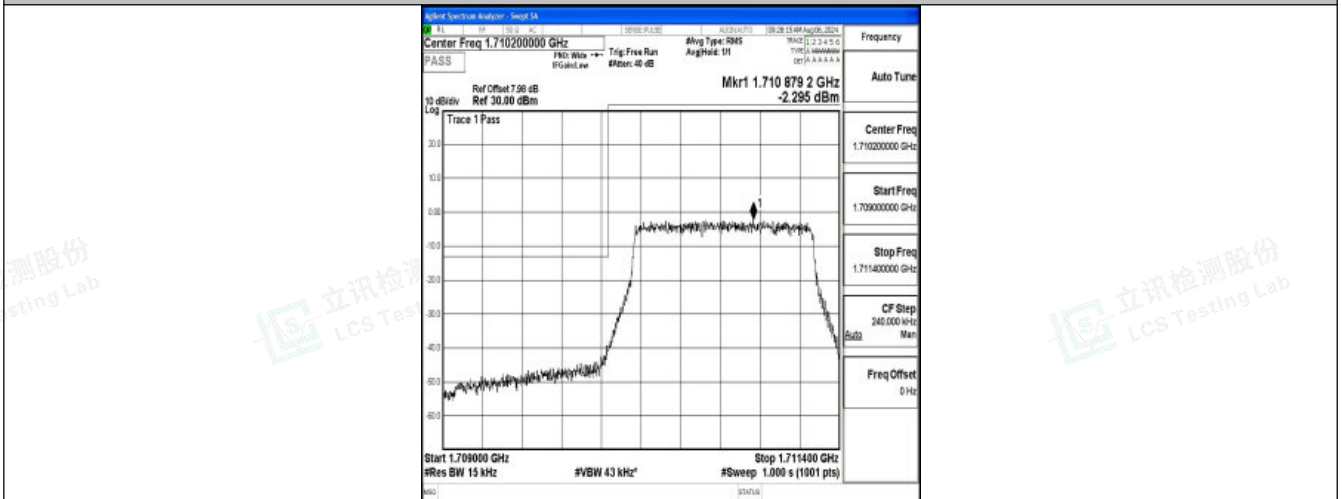

Band66_1.4MHz_16QAM_131979_6RB#0