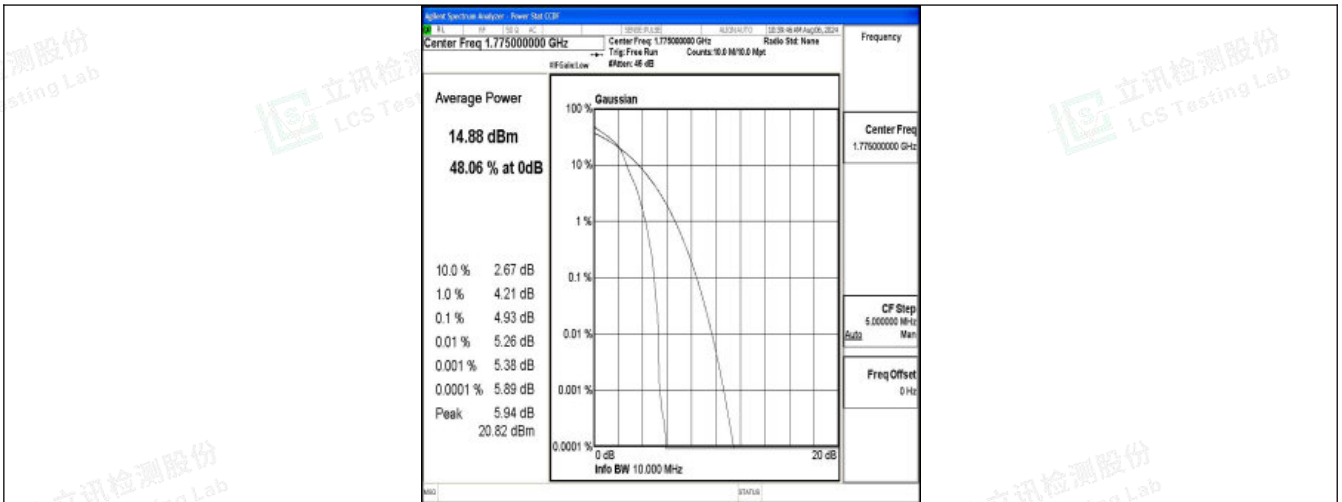

Band66-10MHz-16QAM-132622-1RB#0-PASS

Band66-10MHz-QPSK-132622-50RB#0-PASS

Band66-10MHz-16QAM-132622-50RB#0-PASS

Shenzhen LCS Compliance Testing Laboratory Ltd.  
 Add: 101, 201 Bldg A & 301 Bldg C, Juji Industrial Park Yabianxueziwei, Shajing Street, Baoan District, Shenzhen, 518000, China  
 Tel: +(86) 0755-82591330 | E-mail: webmaster@lcs-cert.com | Web: www.lcs-cert.com  
 Scan code to check authenticity