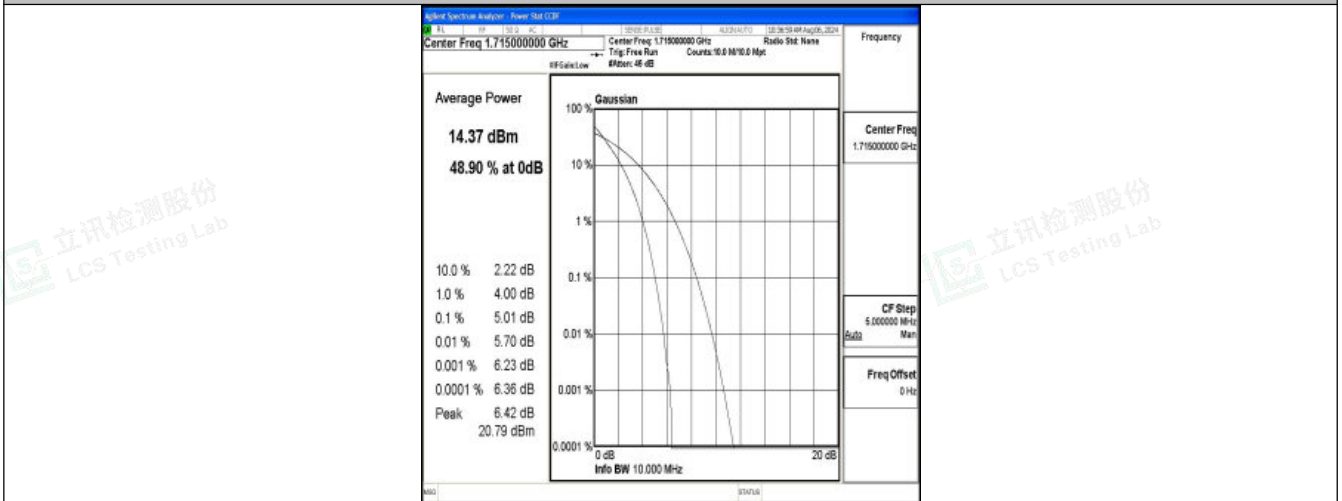

Band66-10MHz-QPSK-132022-50RB#0-PASS