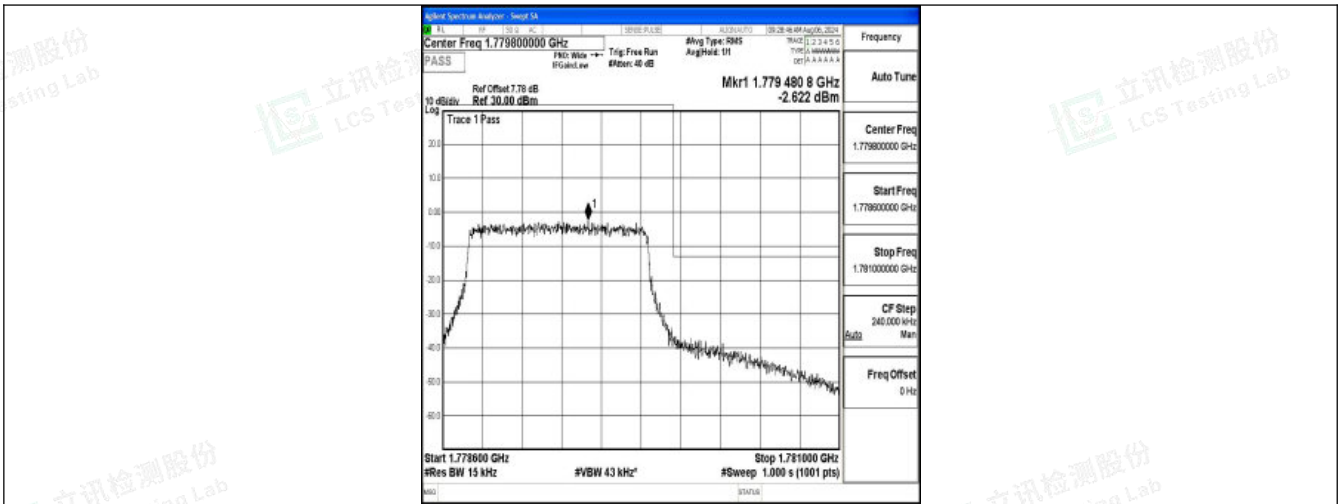

### Test Graphs

Band66\_1.4MHz\_QPSK\_131979\_6RB#0

Band66\_1.4MHz\_16QAM\_131979\_6RB#0

Band66\_1.4MHz\_QPSK\_132665\_6RB#0

Shenzhen LCS Compliance Testing Laboratory Ltd.  
Add: 101, 201 Bldg A & 301 Bldg C, Juji Industrial Park Yabianxueziwei, Shajing Street, Baoan District, Shenzhen, 518000, China  
Tel: +(86) 0755-82591330 | E-mail: webmaster@lcs-cert.com | Web: www.lcs-cert.com  
Scan code to check authenticity