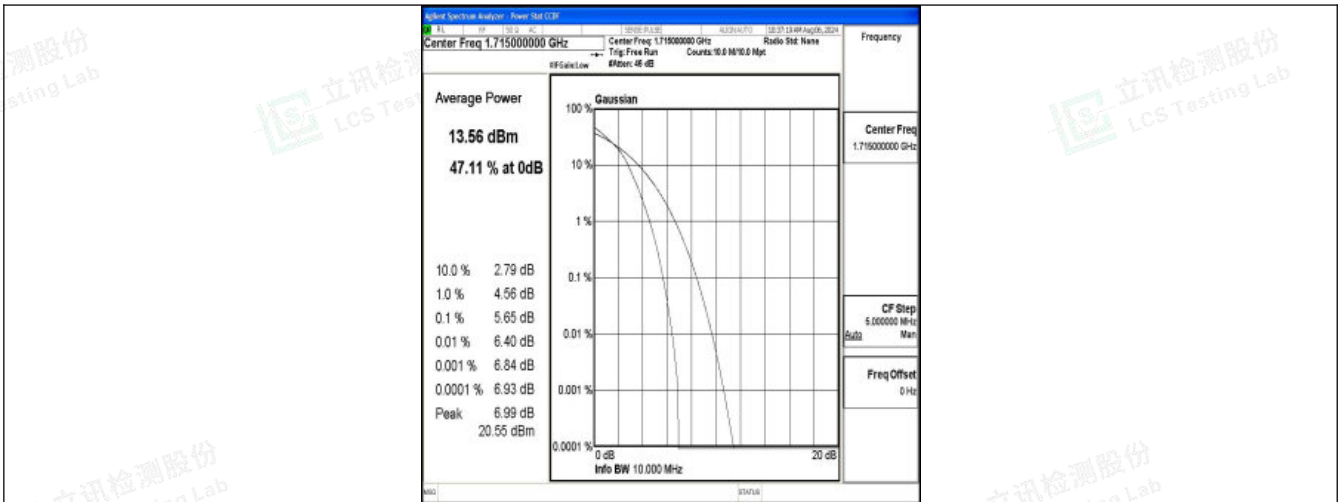

Band66-10MHz-16QAM-132022-50RB#0-PASS