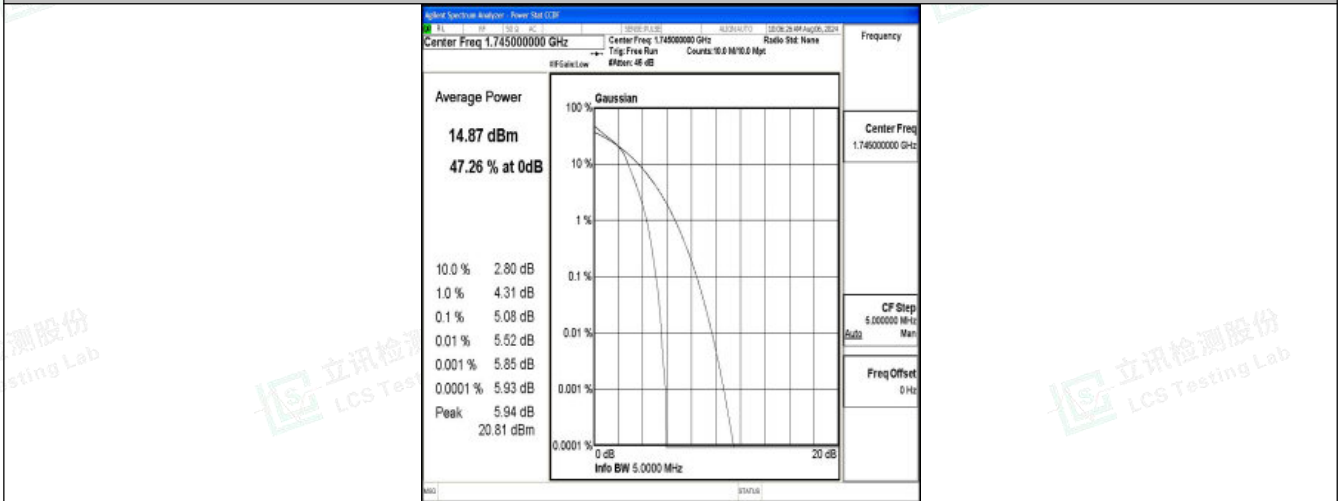

Band66-3MHz-16QAM-132322-15RB#0-PASS