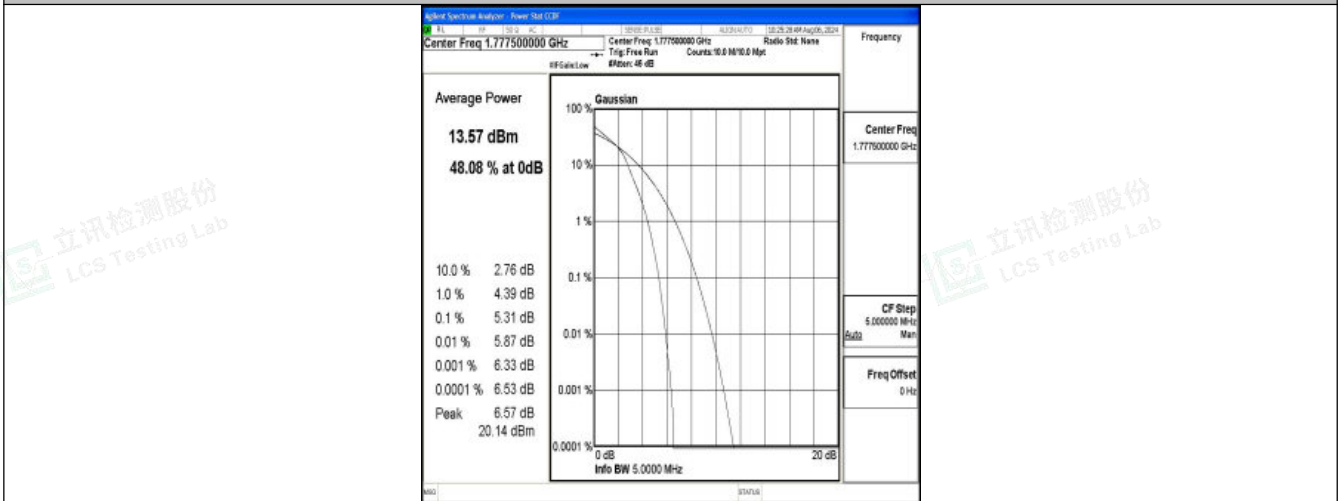

Band66-5MHz-16QAM-132647-25RB#0-PASS