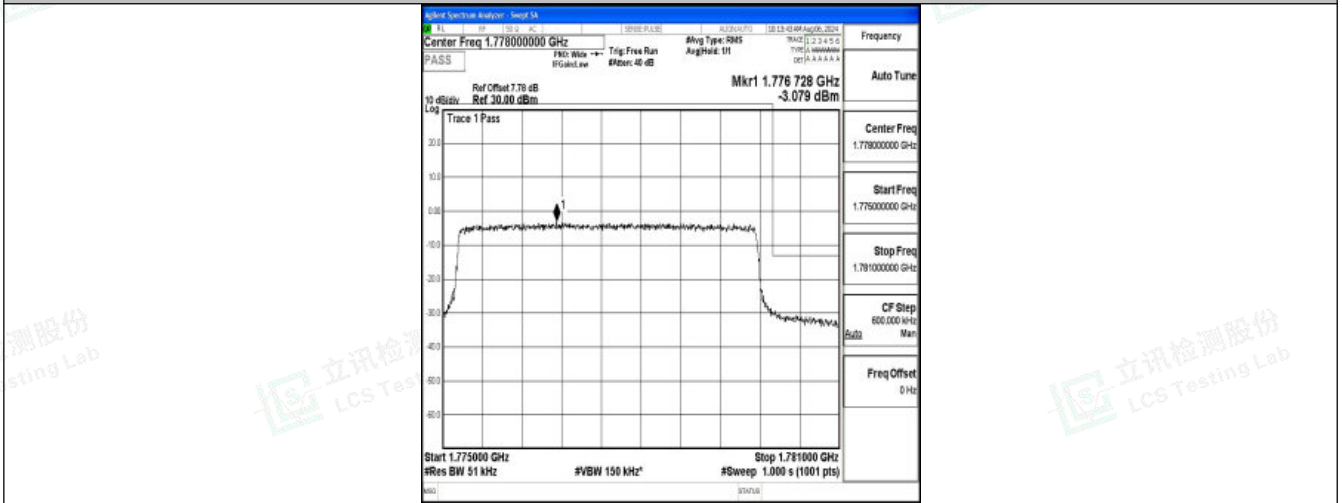

Band66_5MHz_QPSK_132647_25RB#0