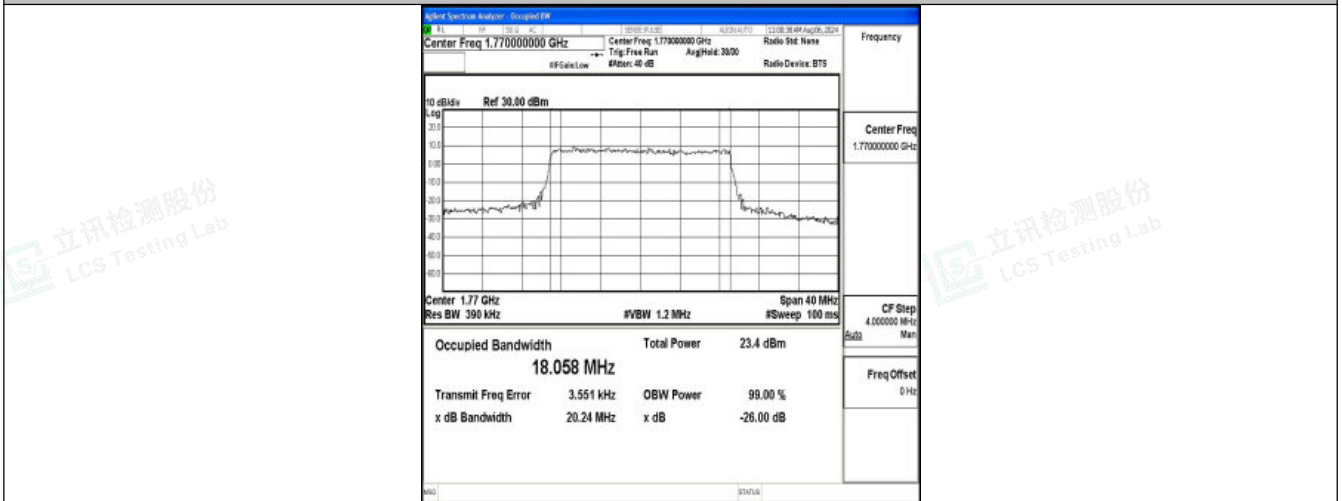

Band66-20MHz-16QAM-132572-100RB#0-PASS

Shenzhen LCS Compliance Testing Laboratory Ltd.
Add: 101, 201 Bldg A & 301 Bldg C, Juji Industrial Park Yabianxueziwei, Shajing Street, Baoan District, Shenzhen, 518000, China
Tel: +(86) 0755-82591330 | E-mail: webmaster@lcs-cert.com | Web: www.lcs-cert.com
Scan code to check authenticity