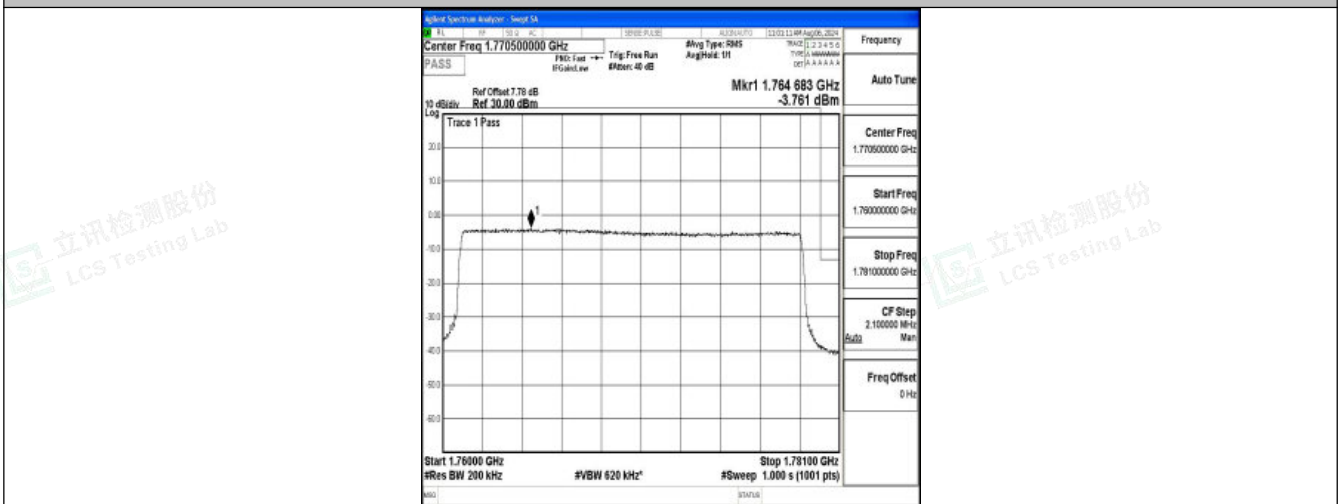

Band66_20MHz_16QAM_132572_100RB#0