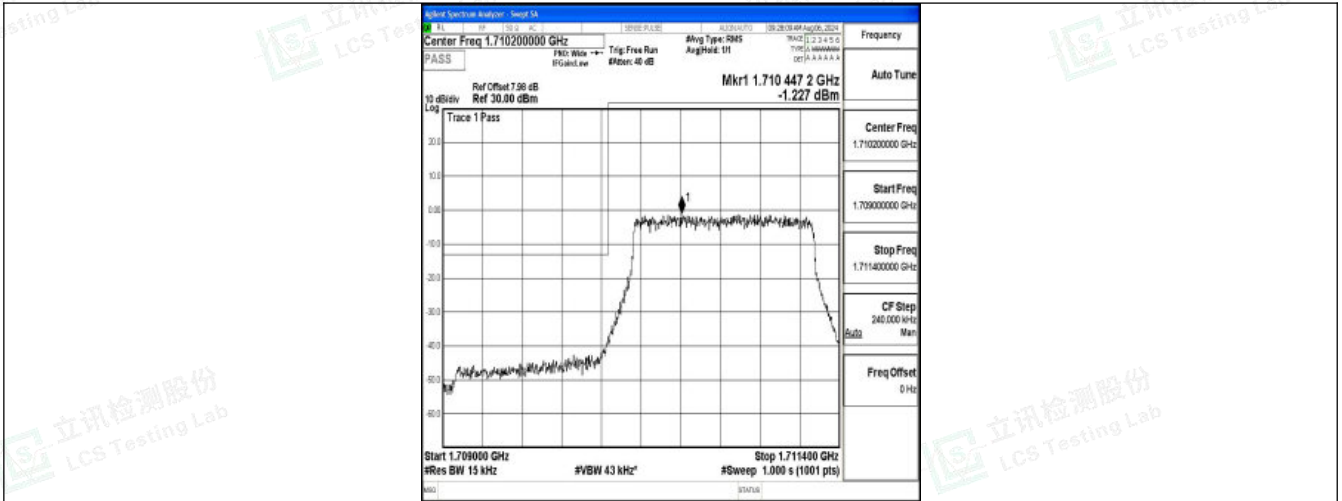

Test Graphs

Band66_1.4MHz_QPSK_131979_6RB#0