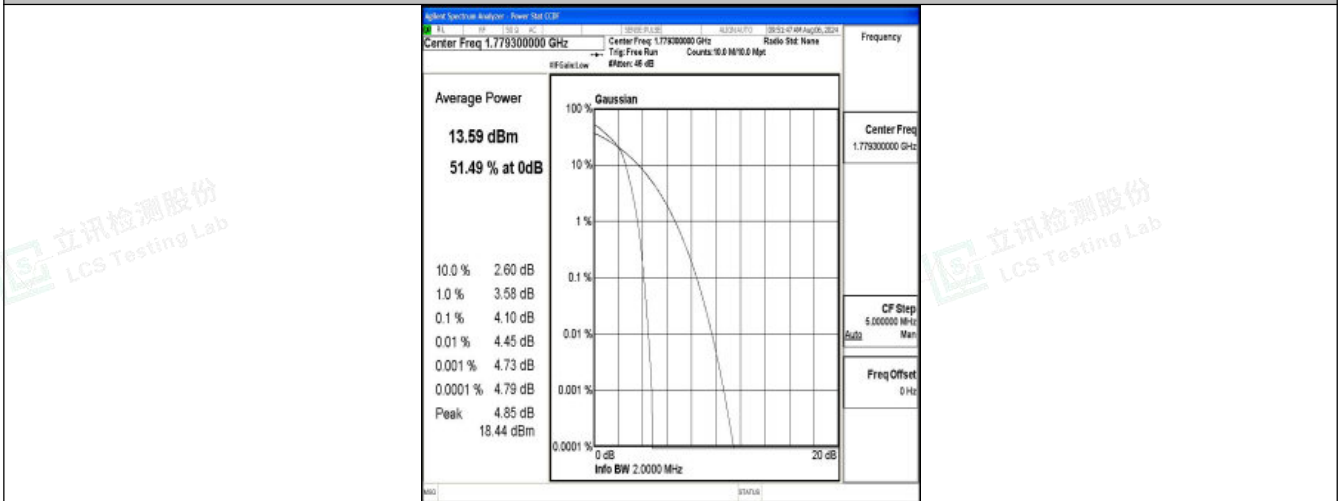

Band66-1.4MHz-16QAM-132665-6RB#0-PASS