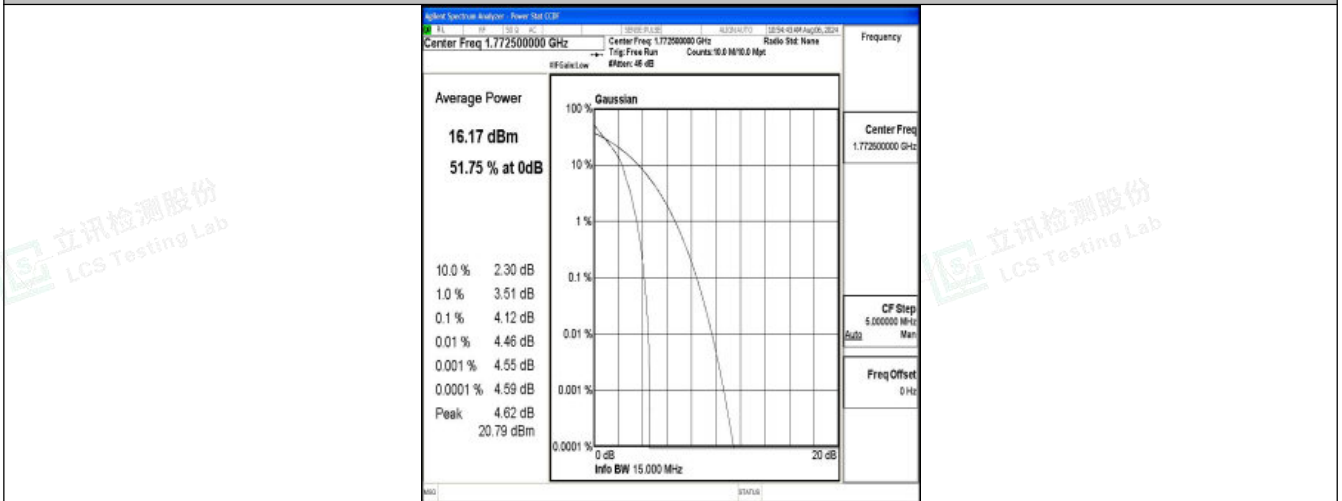

Band66-15MHz-QPSK-132597-1RB#0-PASS