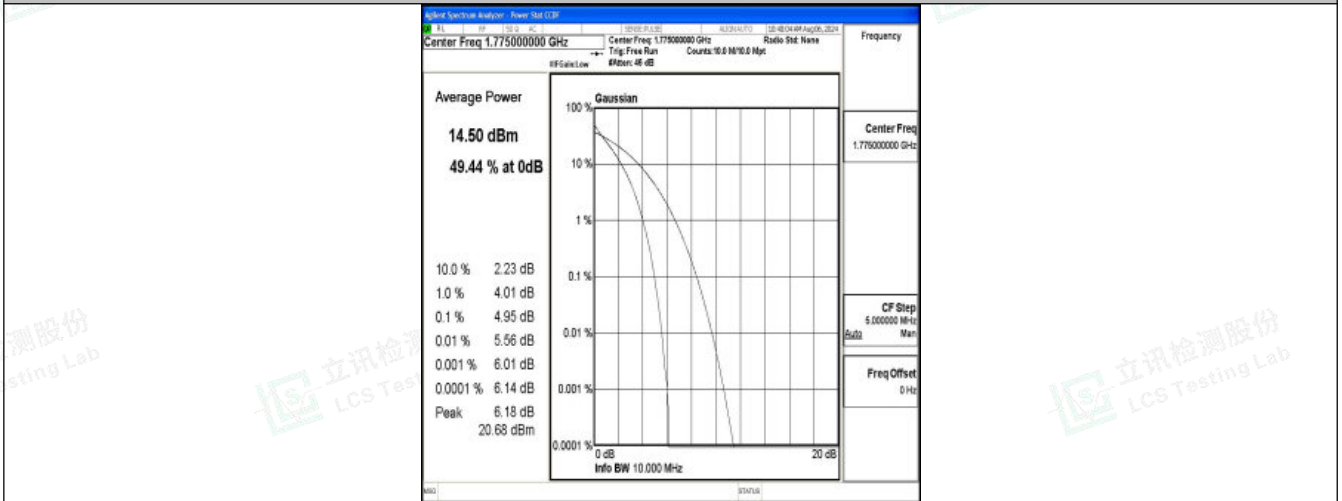

Band66-10MHz-16QAM-132622-1RB#0-PASS

Band66-10MHz-QPSK-132622-50RB#0-PASS

Band66-10MHz-16QAM-132622-50RB#0-PASS

Shenzhen LCS Compliance Testing Laboratory Ltd.  
 Add: 101, 201 Bldg A & 301 Bldg C, Juji Industrial Park Yabianxueziwei, Shajing Street, Baoan District, Shenzhen, 518000, China  
 Tel: +(86) 0755-82591330 | E-mail: webmaster@lcs-cert.com | Web: www.lcs-cert.com  
 Scan code to check authenticity