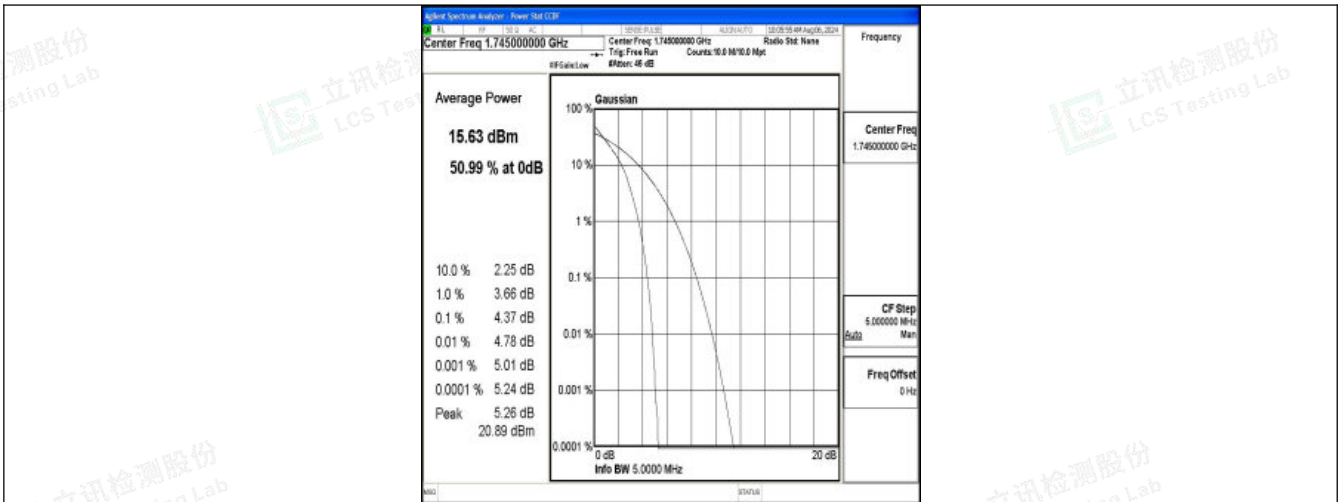

Band66-3MHz-16QAM-131987-15RB#0-PASS

Band66-3MHz-QPSK-132322-1RB#0-PASS

Band66-3MHz-16QAM-132322-1RB#0-PASS

Shenzhen LCS Compliance Testing Laboratory Ltd.  
 Add: 101, 201 Bldg A & 301 Bldg C, Juji Industrial Park Yabianxueziwei, Shajing Street, Baoan District, Shenzhen, 518000, China  
 Tel: +(86) 0755-82591330 | E-mail: webmaster@lcs-cert.com | Web: www.lcs-cert.com  
 Scan code to check authenticity