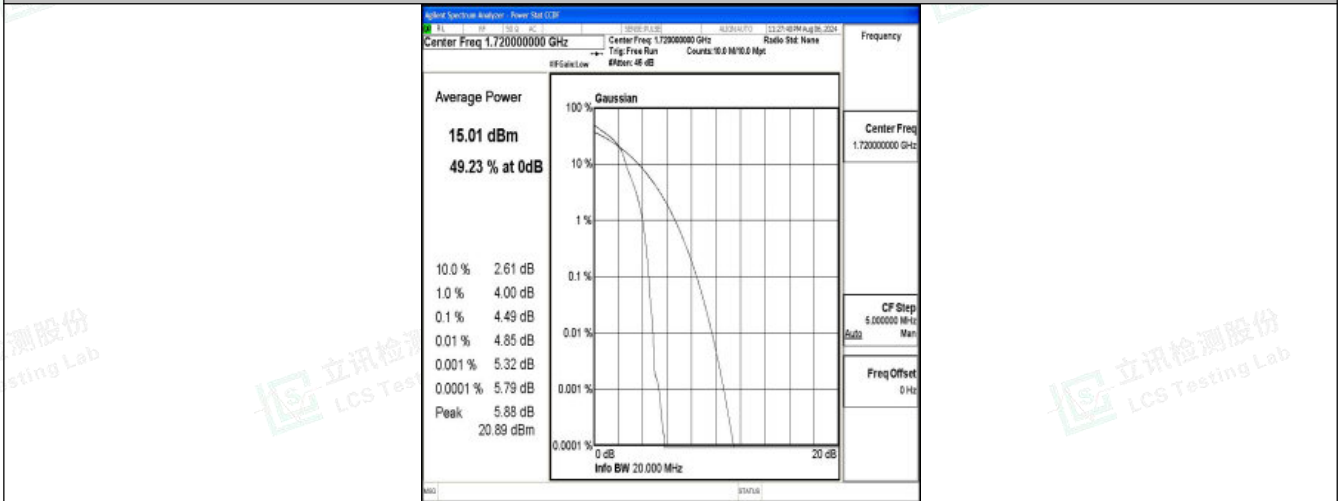

Band66-20MHz-16QAM-132072-1RB#0-PASS