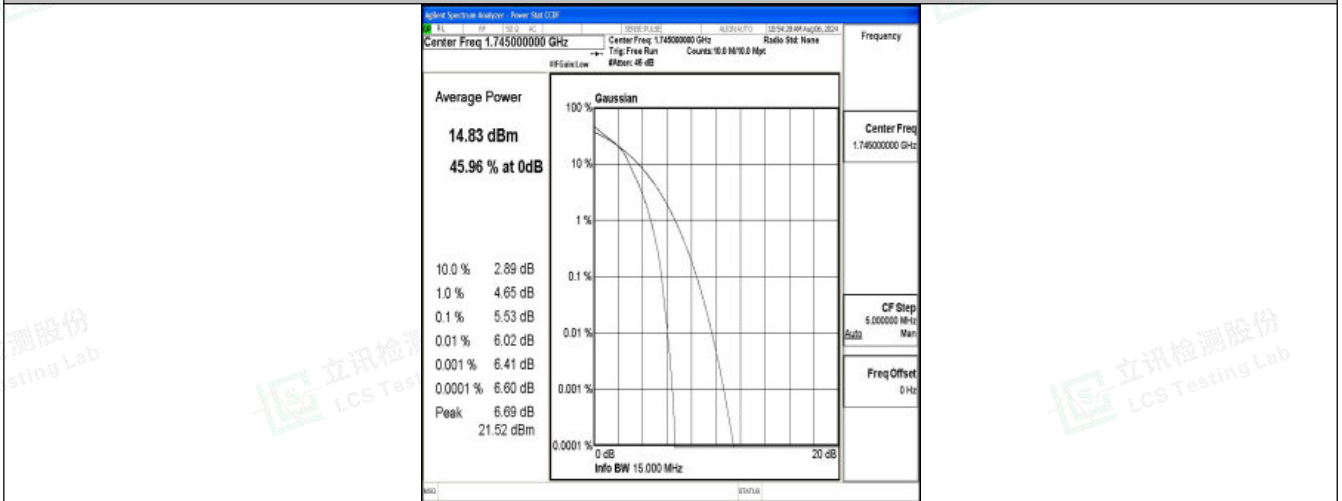

Band66-15MHz-16QAM-132322-75RB#0-PASS