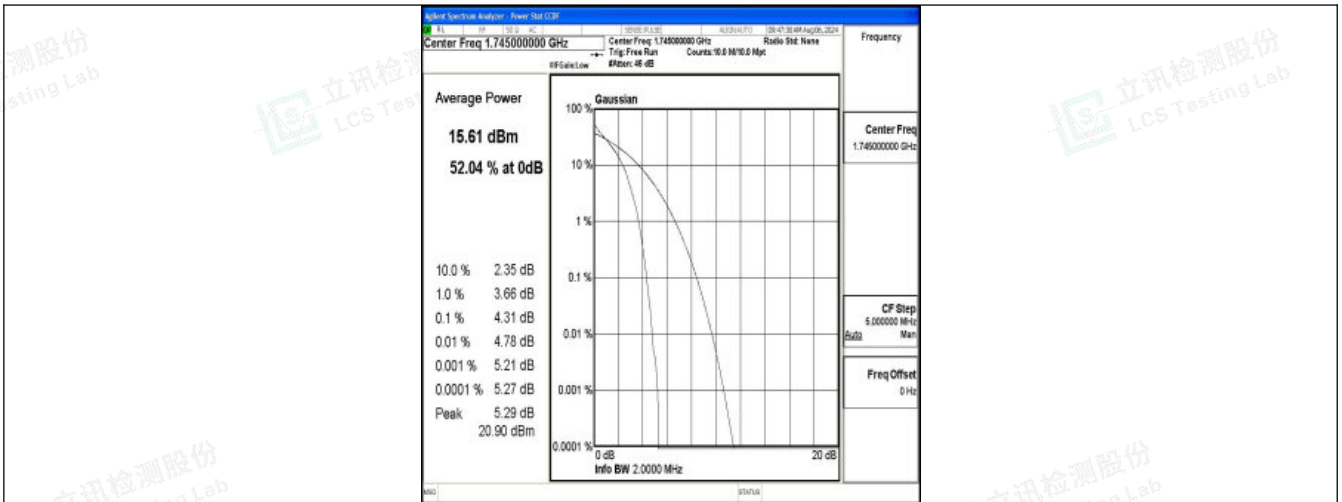

Band66-1.4MHz-QPSK-132322-6RB#0-PASS