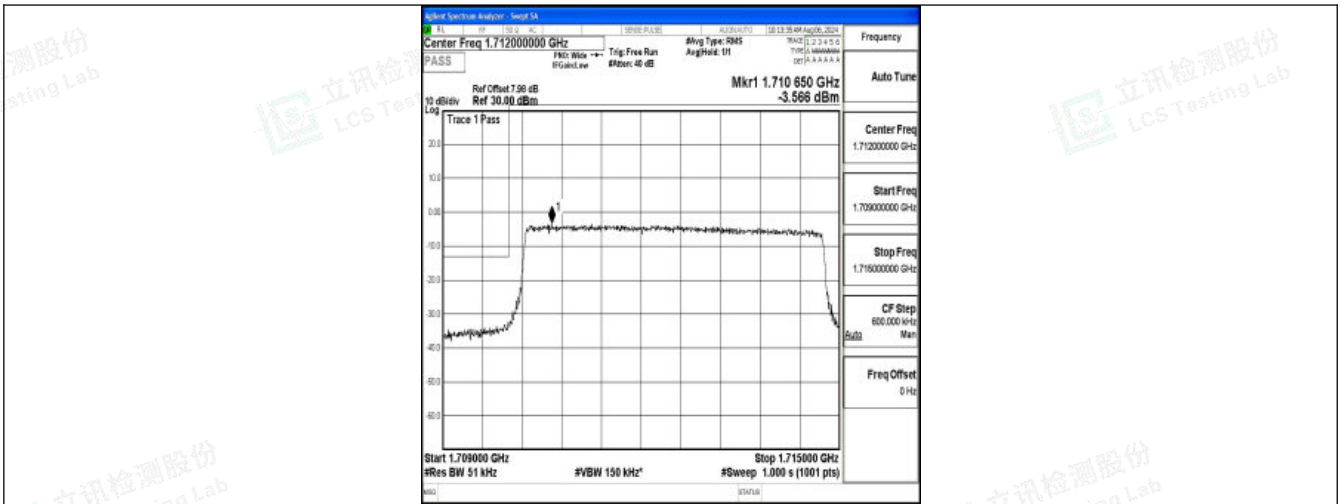

Band66_5MHz_16QAM_131997_25RB#0