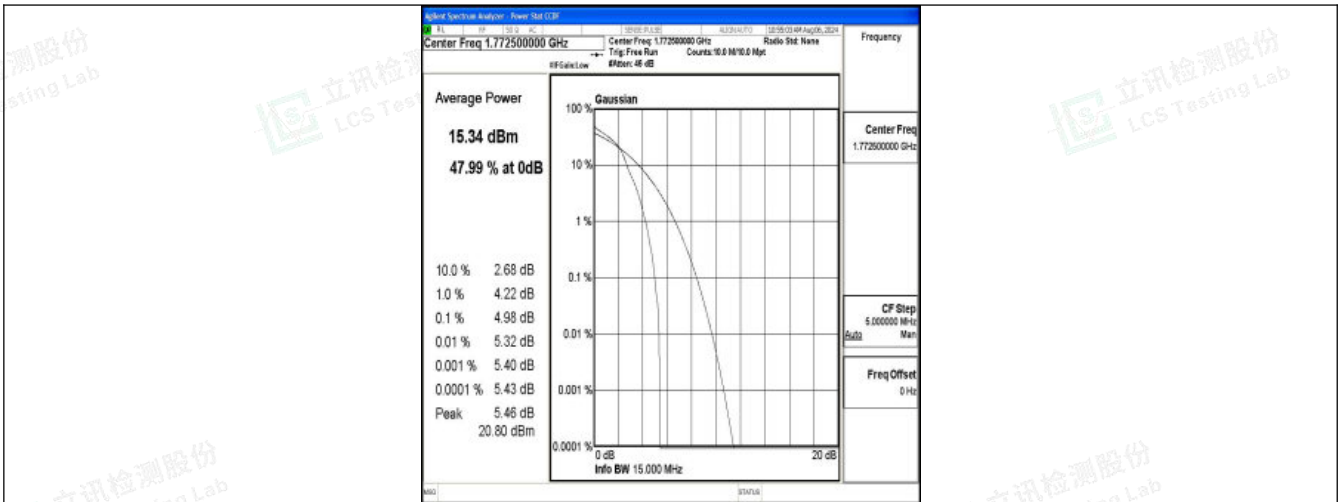

Band66-15MHz-16QAM-132597-1RB#0-PASS