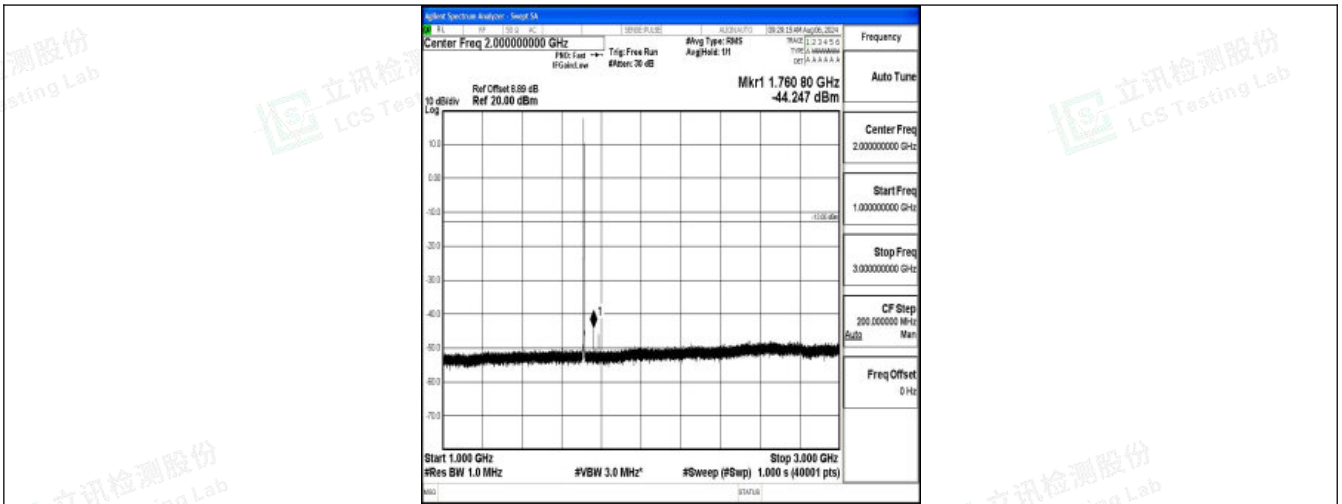

### Test Graphs

Band66\_1.4MHz\_QPSK\_131979\_1RB#0\_0.009~0.15\_0.009~0.15

Band66\_1.4MHz\_QPSK\_131979\_1RB#0\_0.15~30\_0.15~30

Band66\_1.4MHz\_QPSK\_131979\_1RB#0\_30~1000\_30~1000

Shenzhen LCS Compliance Testing Laboratory Ltd.  
Add: 101, 201 Bldg A & 301 Bldg C, Juji Industrial Park Yabianxueziwei, Shajing Street, Baoan District, Shenzhen, 518000, China  
Tel: +(86) 0755-82591330 | E-mail: webmaster@lcs-cert.com | Web: www.lcs-cert.com  
Scan code to check authenticity