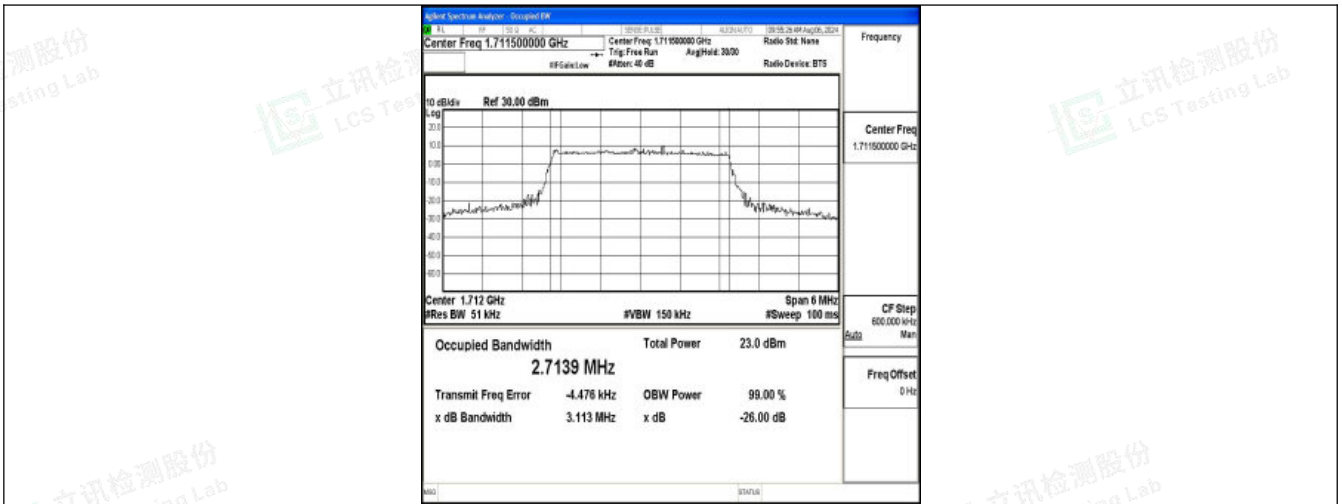

Band66-1.4MHz-QPSK-132322-6RB#0-PASS

Band66-1.4MHz-16QAM-132322-6RB#0-PASS

Band66-1.4MHz-QPSK-132665-6RB#0-PASS

Band66-1.4MHz-16QAM-132665-6RB#0-PASS

Shenzhen LCS Compliance Testing Laboratory Ltd.  
 Add: 101, 201 Bldg A & 301 Bldg C, Juji Industrial Park Yabianxueziwei, Shajing Street, Baoan District, Shenzhen, 518000, China  
 Tel: +(86) 0755-82591330 | E-mail: webmaster@lcs-cert.com | Web: www.lcs-cert.com  
 Scan code to check authenticity