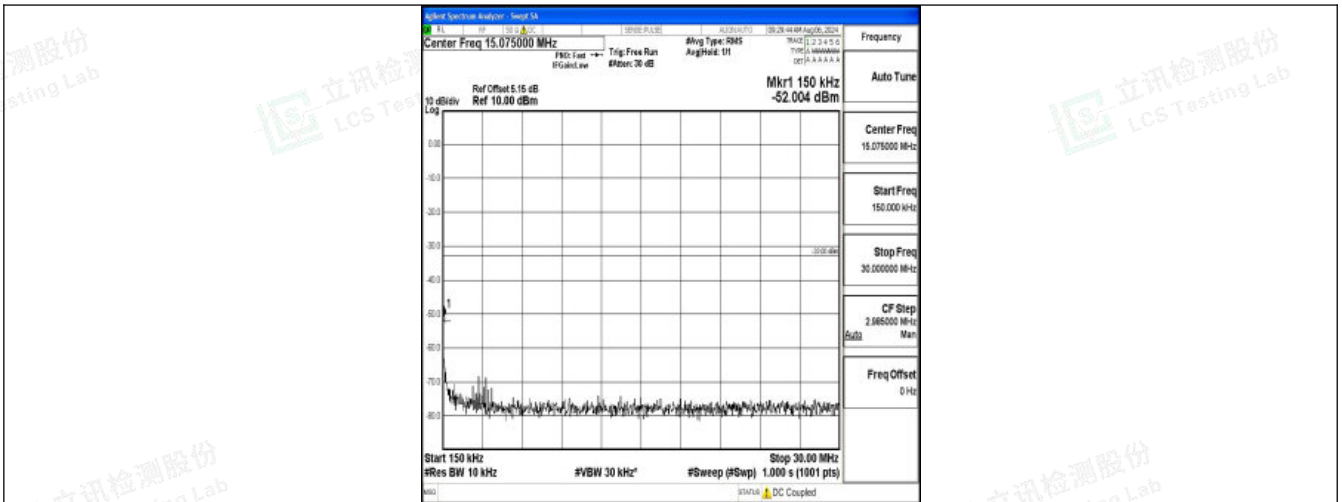

Band66\_1.4MHz\_QPSK\_131979\_1RB#0\_1000~3000\_1000~3000

Band66\_1.4MHz\_QPSK\_131979\_1RB#0\_3000~20000\_3000~20000

Band66\_1.4MHz\_16QAM\_131979\_1RB#0\_0.009~0.15\_0.009~0.15

Shenzhen LCS Compliance Testing Laboratory Ltd.  
 Add: 101, 201 Bldg A & 301 Bldg C, Juji Industrial Park Yabianxueziwei, Shajing Street, Baoan District, Shenzhen, 518000, China  
 Tel: +(86) 0755-82591330 | E-mail: webmaster@lcs-cert.com | Web: www.lcs-cert.com  
 Scan code to check authenticity