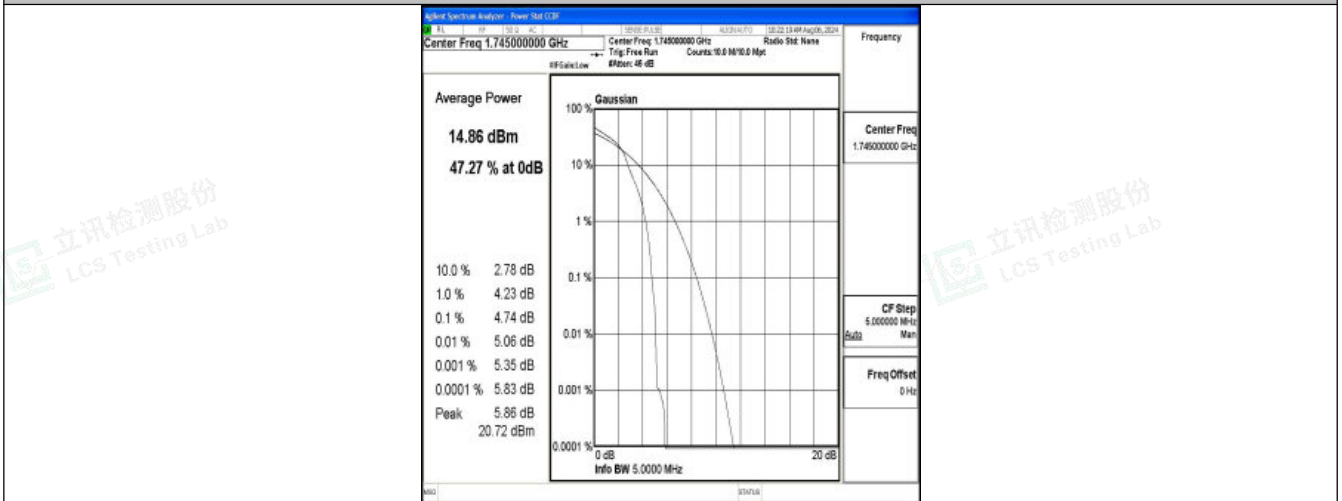

Band66-5MHz-QPSK-131997-1RB#0-PASS

Band66-5MHz-16QAM-131997-1RB#0-PASS

Band66-5MHz-QPSK-131997-25RB#0-PASS

Band66-5MHz-16QAM-131997-25RB#0-PASS

Band66-5MHz-QPSK-132322-1RB#0-PASS

Band66-5MHz-16QAM-132322-1RB#0-PASS