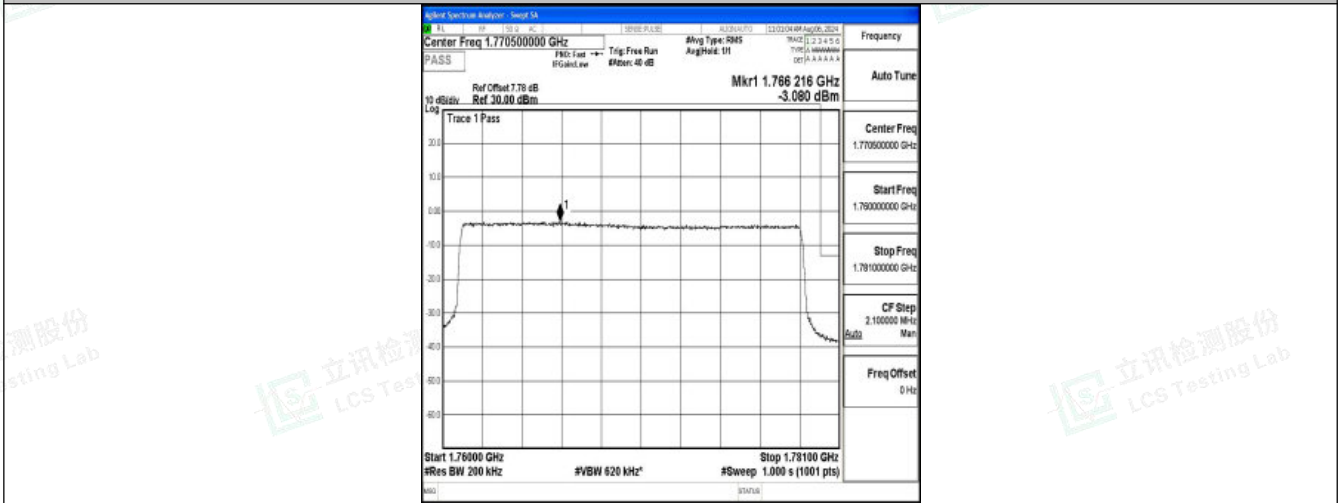

Band66_20MHz_QPSK_132572_100RB#0