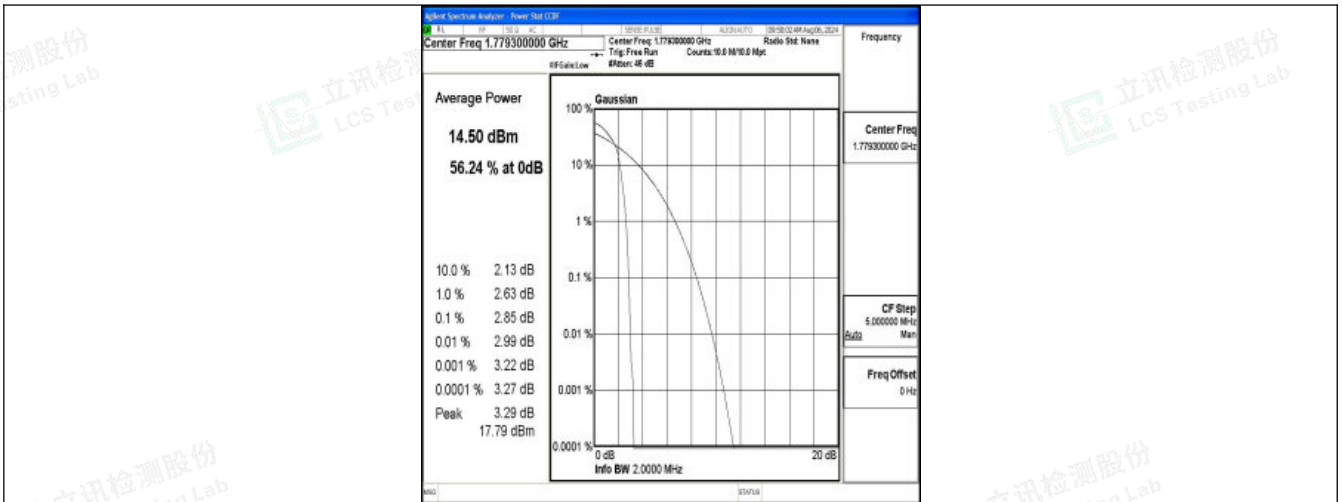

Band66-1.4MHz-16QAM-132665-1RB#0-PASS