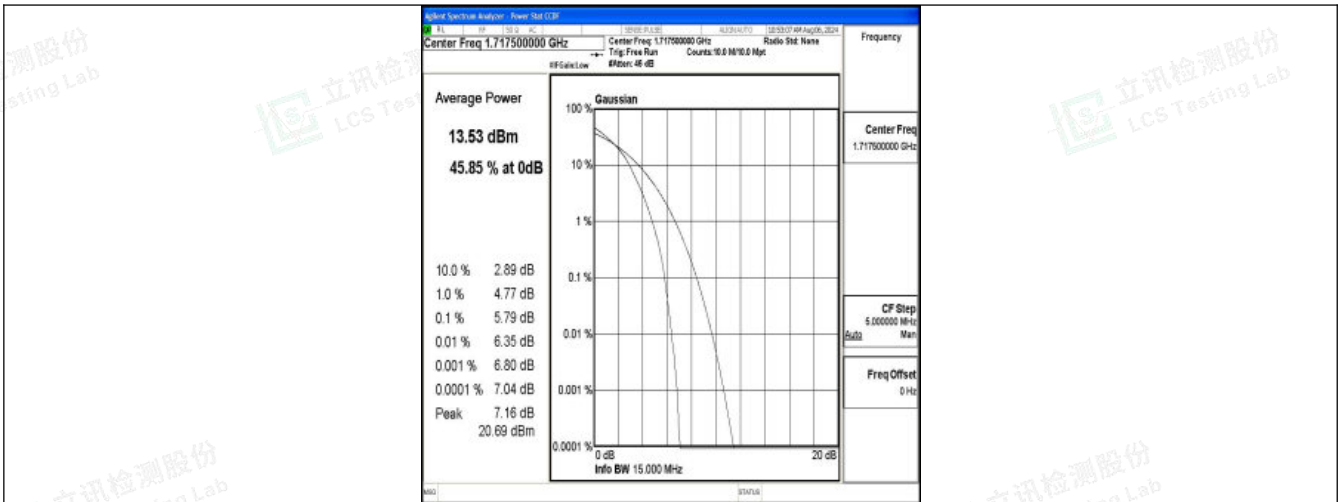

Band66-15MHz-16QAM-132047-75RB#0-PASS