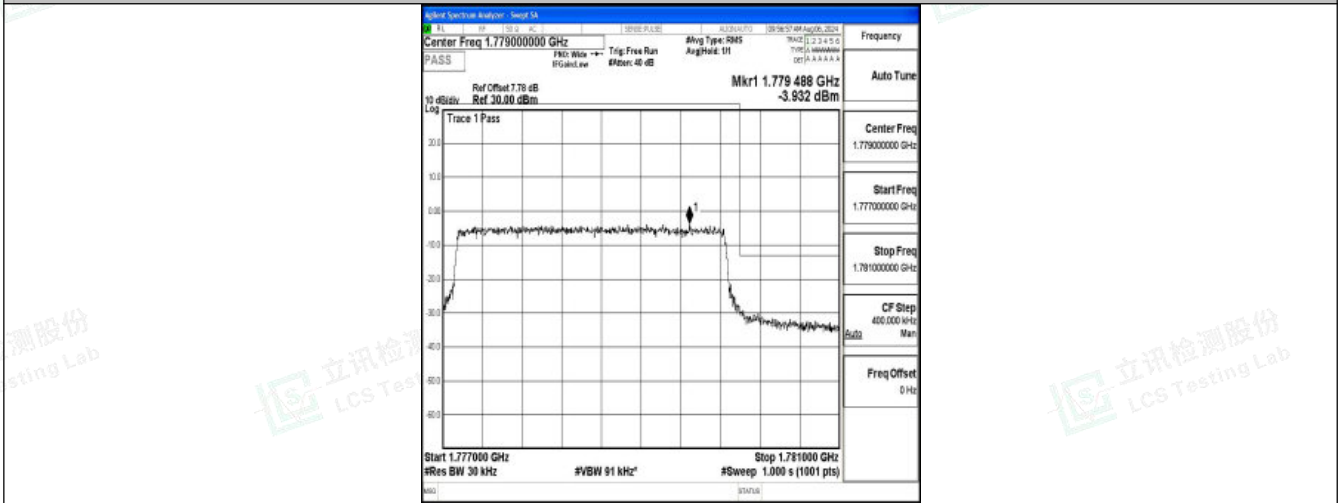

Band66_3MHz_16QAM_132657_15RB#0