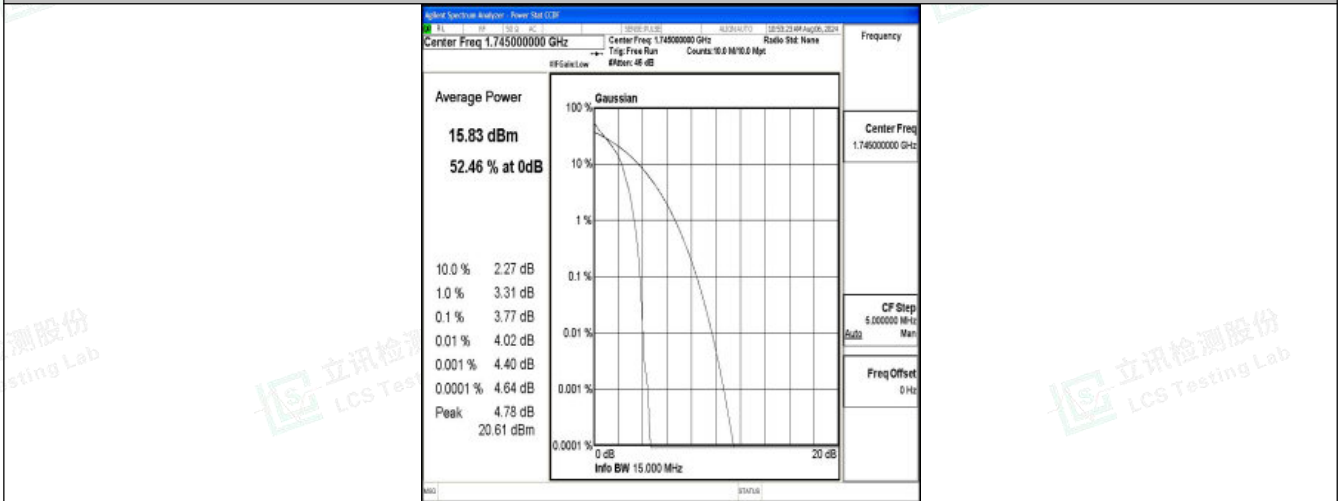

Band66-15MHz-QPSK-132322-1RB#0-PASS