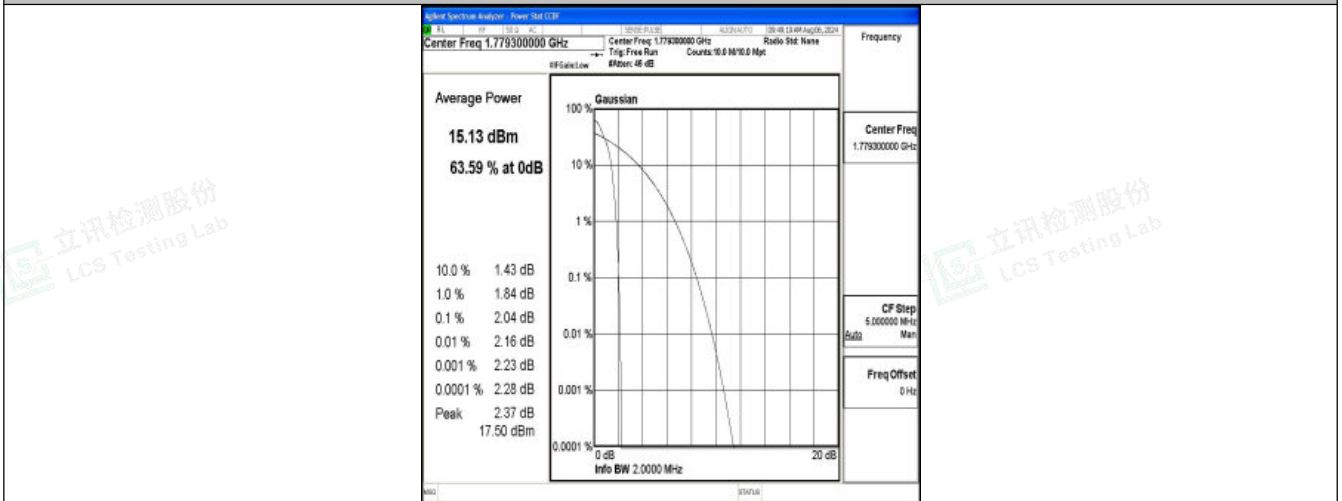

Band66-1.4MHz-QPSK-132665-1RB#0-PASS

Shenzhen LCS Compliance Testing Laboratory Ltd.
Add: 101, 201 Bldg A & 301 Bldg C, Juji Industrial Park Yabianxueziwei, Shajing Street, Baoan District, Shenzhen, 518000, China
Tel: +(86) 0755-82591330 | E-mail: webmaster@lcs-cert.com | Web: www.lcs-cert.com
Scan code to check authenticity