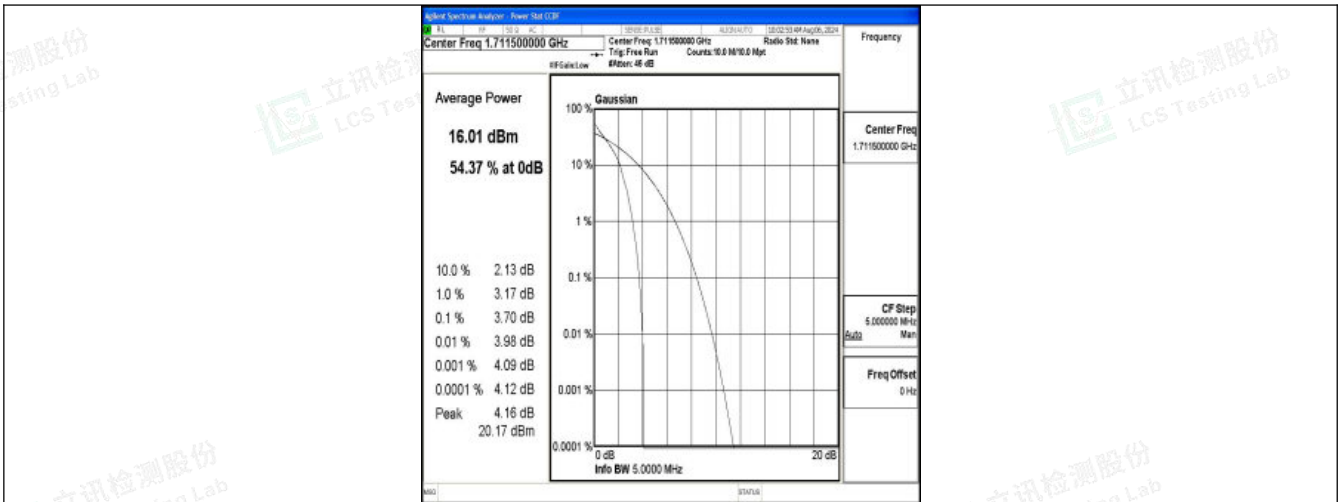

Band66-3MHz-QPSK-131987-1RB#0-PASS