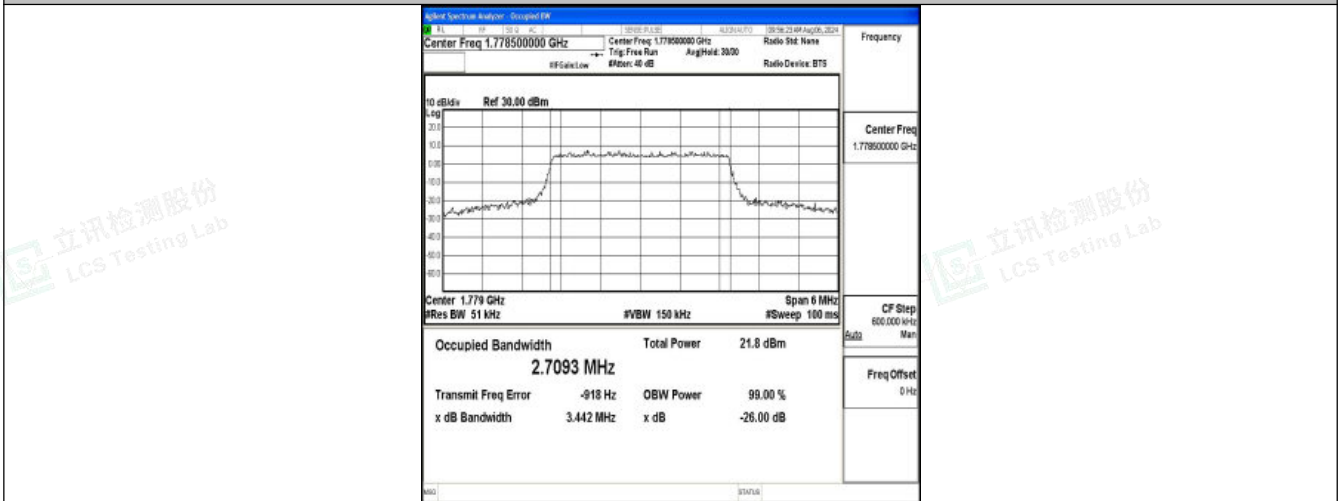

Band66-3MHz-16QAM-132657-15RB#0-PASS