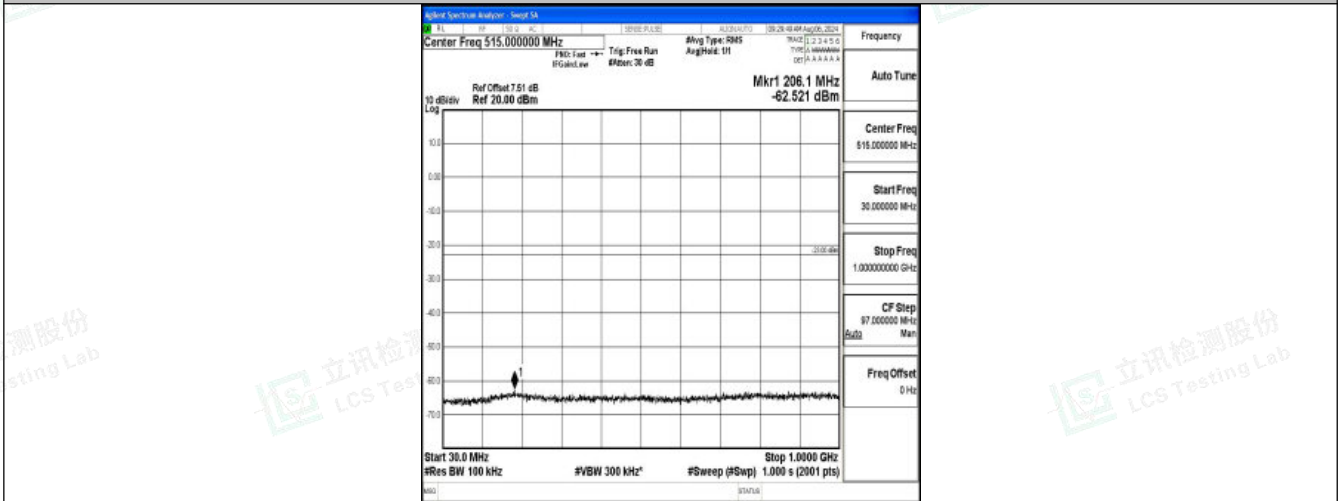

Band66_1.4MHz_16QAM_131979_1RB#0_30~1000_30~1000