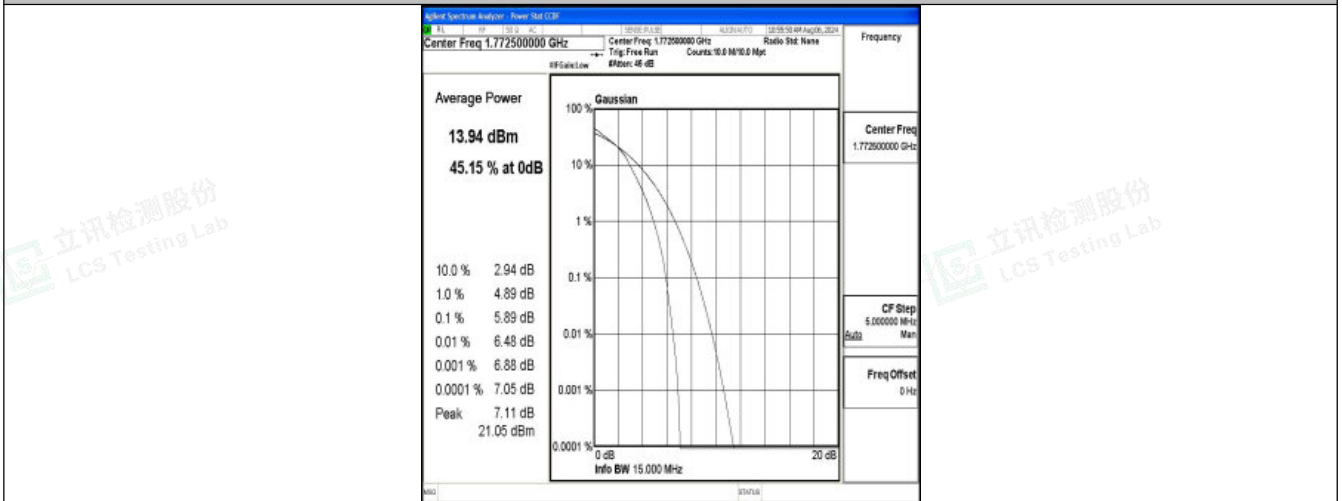

Band66-15MHz-QPSK-132322-75RB#0-PASS

Band66-15MHz-16QAM-132322-75RB#0-PASS

Band66-15MHz-QPSK-132597-1RB#0-PASS

Band66-15MHz-16QAM-132597-1RB#0-PASS

Band66-15MHz-QPSK-132597-75RB#0-PASS

Band66-15MHz-16QAM-132597-75RB#0-PASS