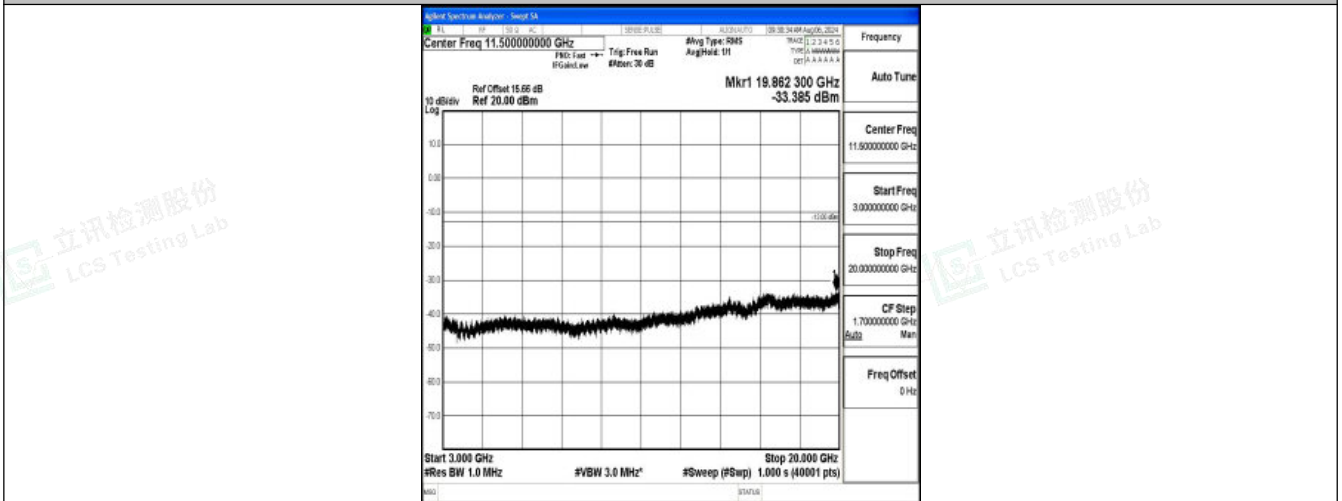

Band66_1.4MHz_QPSK_132322_1RB#0_3000~20000_3000~20000