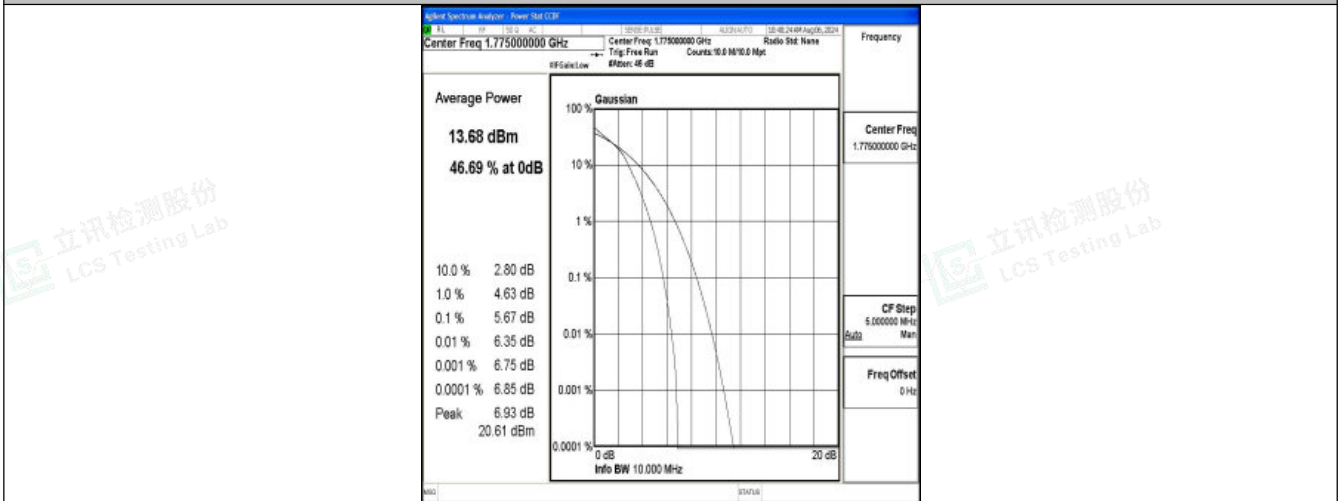

Band66-10MHz-16QAM-132622-1RB#0-PASS

Band66-10MHz-QPSK-132622-50RB#0-PASS

Band66-10MHz-16QAM-132622-50RB#0-PASS

Shenzhen LCS Compliance Testing Laboratory Ltd.  
 Add: 101, 201 Bldg A & 301 Bldg C, Juji Industrial Park Yabianxueziwei, Shajing Street, Baoan District, Shenzhen, 518000, China  
 Tel: +(86) 0755-82591330 | E-mail: webmaster@lcs-cert.com | Web: www.lcs-cert.com  
 Scan code to check authenticity