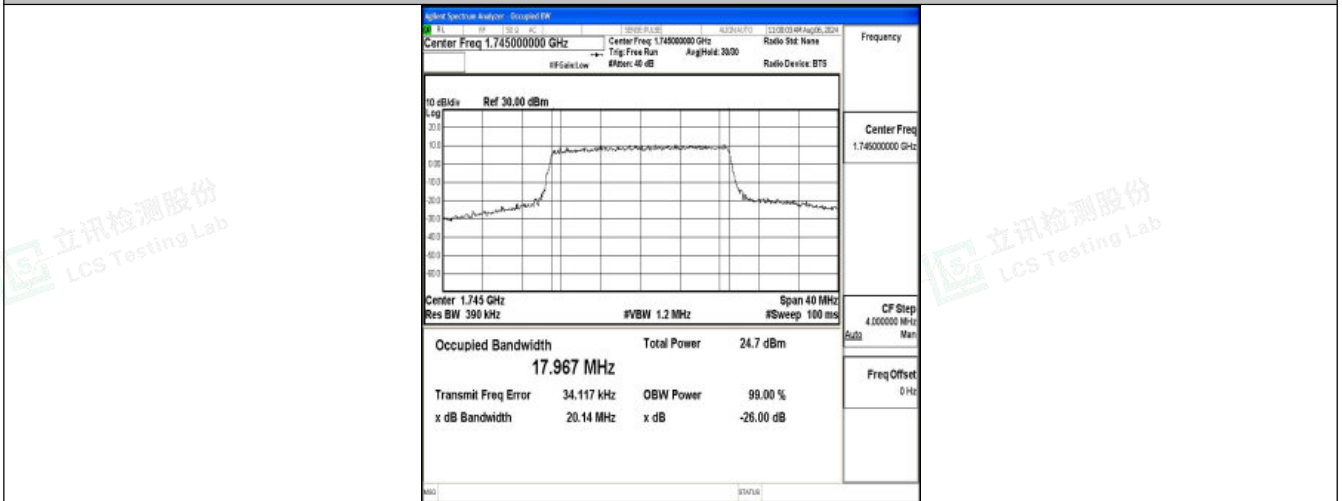

Band66-20MHz-QPSK-132322-100RB#0-PASS