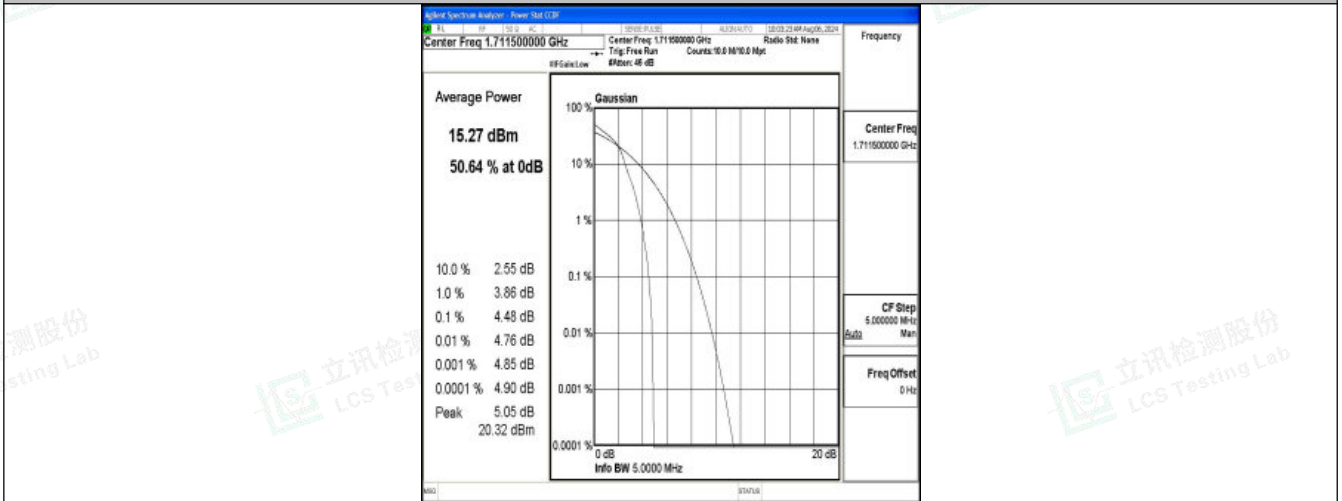

Band66-3MHz-16QAM-131987-1RB#0-PASS