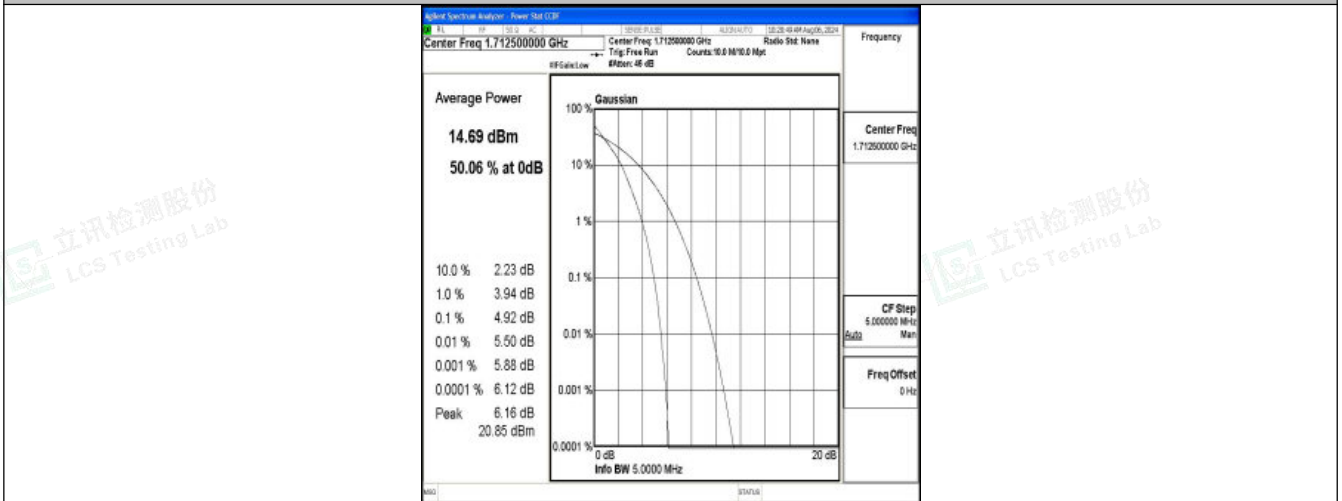

Band66-5MHz-QPSK-131997-25RB#0-PASS