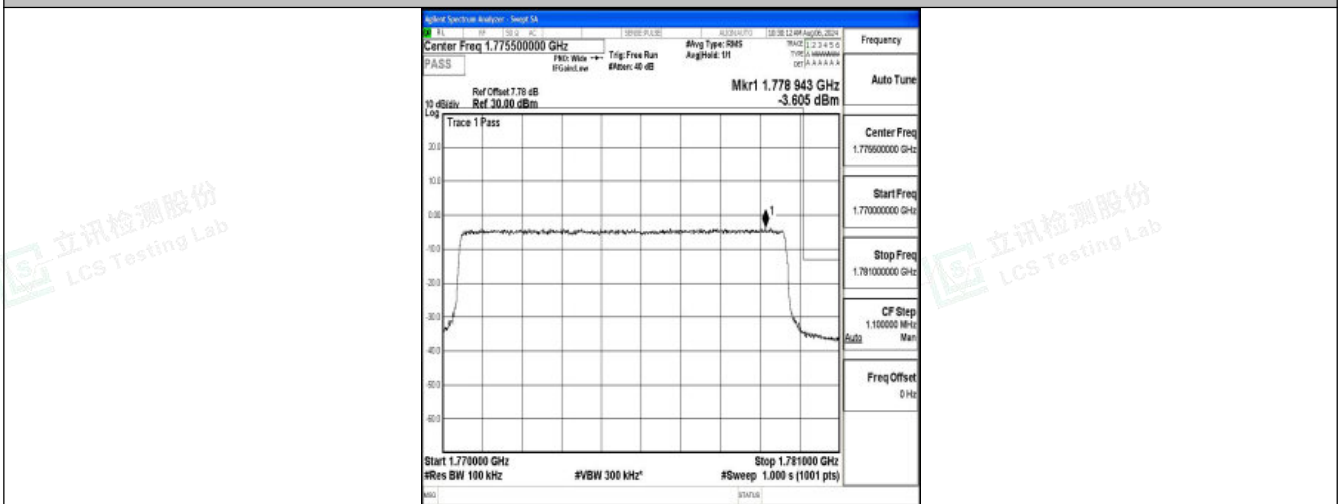

Band66\_5MHz\_16QAM\_131997\_25RB#0

Band66\_5MHz\_QPSK\_132647\_25RB#0

Band66\_5MHz\_16QAM\_132647\_25RB#0

Band66\_10MHz\_QPSK\_132022\_50RB#0

Band66\_10MHz\_16QAM\_132022\_50RB#0

Band66\_10MHz\_QPSK\_132622\_50RB#0