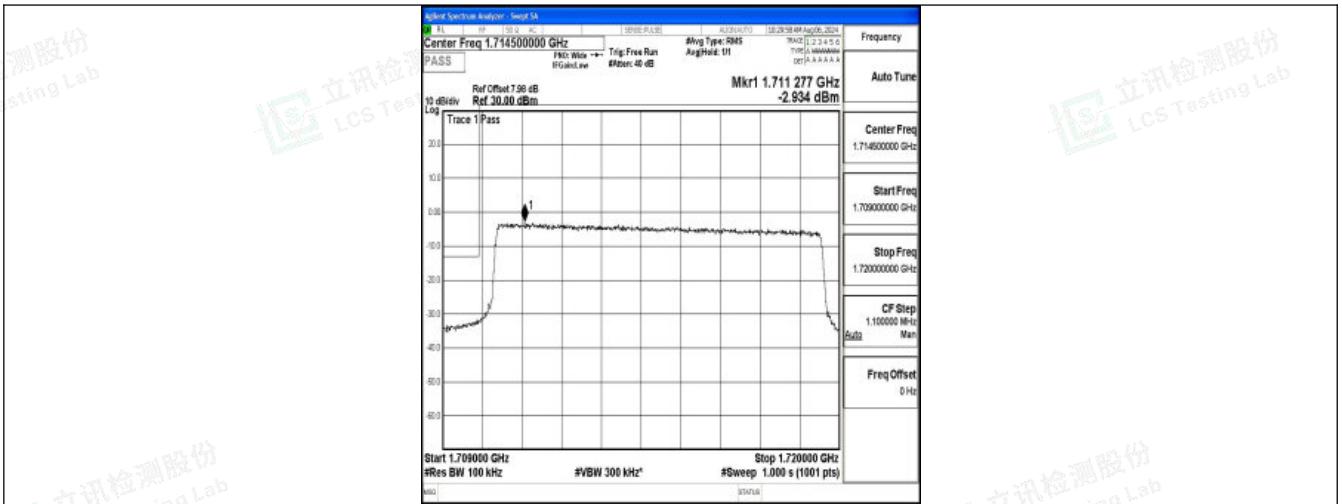

Band66\_5MHz\_16QAM\_131997\_25RB#0

Band66\_5MHz\_QPSK\_132647\_25RB#0

Band66\_5MHz\_16QAM\_132647\_25RB#0

Band66\_10MHz\_QPSK\_132022\_50RB#0

Band66\_10MHz\_16QAM\_132022\_50RB#0

Band66\_10MHz\_QPSK\_132622\_50RB#0