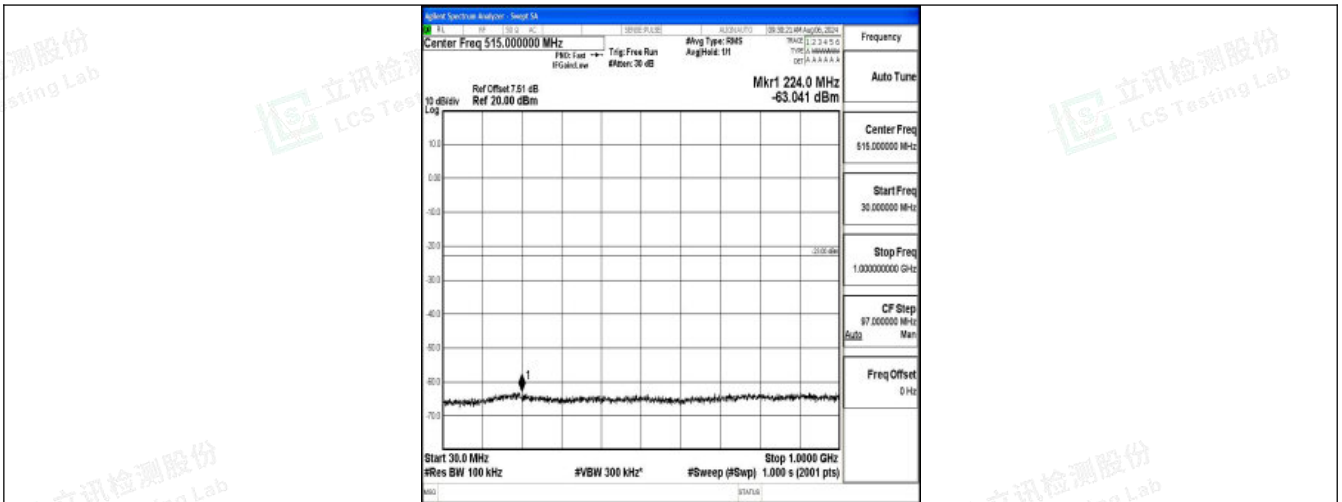

Band66_1.4MHz_QPSK_132322_1RB#0_30~1000_30~1000