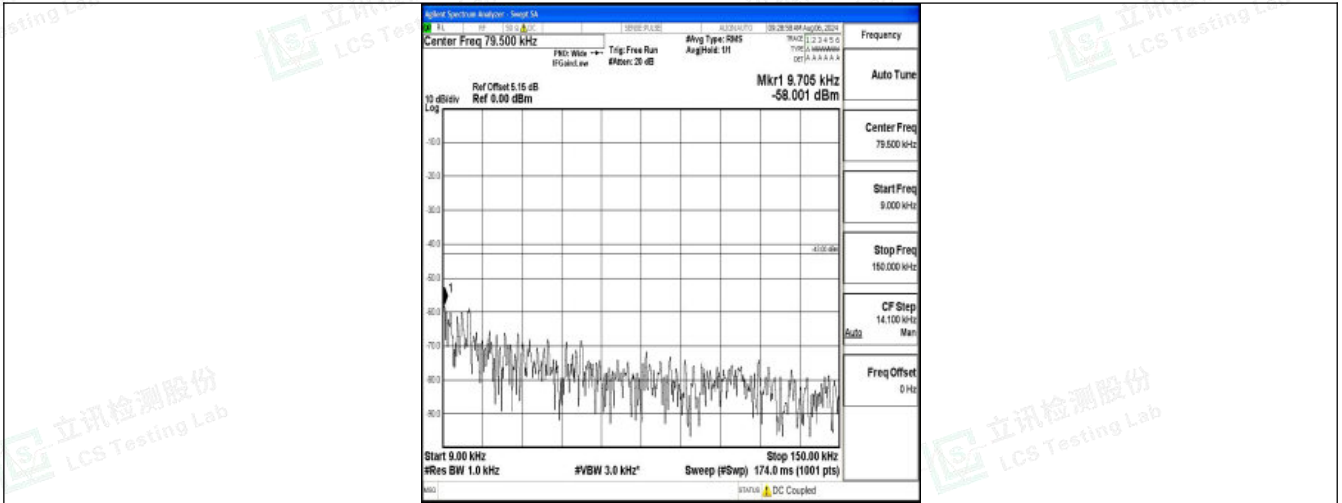

Test Graphs

Band66_1.4MHz_QPSK_131979_1RB#0_0.009~0.15_0.009~0.15