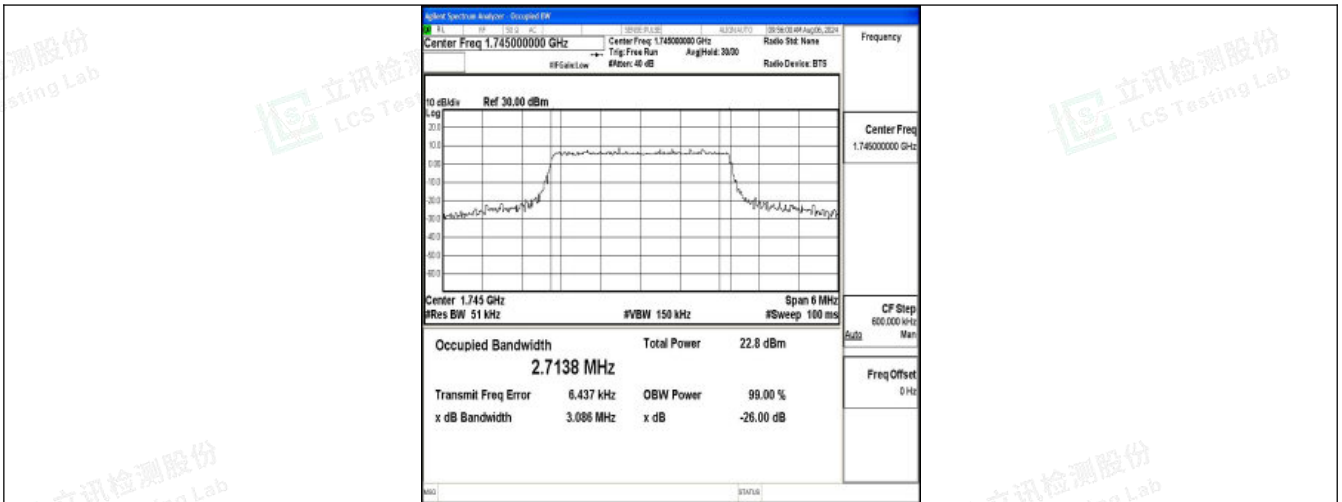

Band66-3MHz-QPSK-131987-15RB#0-PASS

Band66-3MHz-16QAM-131987-15RB#0-PASS

Band66-3MHz-QPSK-132322-15RB#0-PASS

Shenzhen LCS Compliance Testing Laboratory Ltd.  
 Add: 101, 201 Bldg A & 301 Bldg C, Juji Industrial Park Yabianxueziwei, Shajing Street, Baoan District, Shenzhen, 518000, China  
 Tel: +(86) 0755-82591330 | E-mail: webmaster@lcs-cert.com | Web: www.lcs-cert.com  
 Scan code to check authenticity