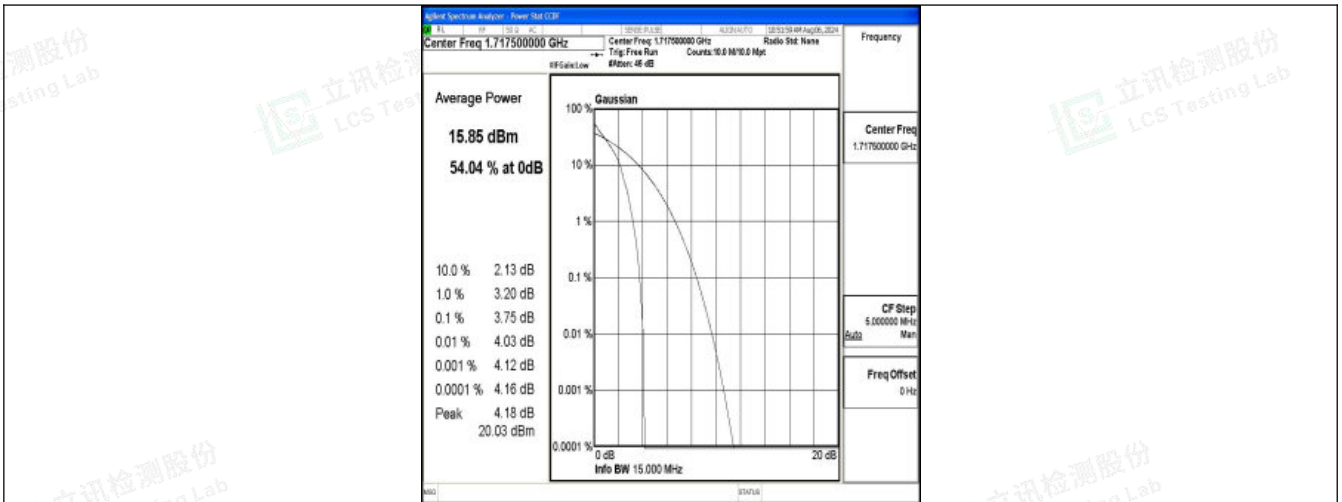

Band66-10MHz-16QAM-132622-1RB#0-PASS

Band66-10MHz-QPSK-132622-50RB#0-PASS

Band66-10MHz-16QAM-132622-50RB#0-PASS

Shenzhen LCS Compliance Testing Laboratory Ltd.  
 Add: 101, 201 Bldg A & 301 Bldg C, Juji Industrial Park Yabianxueziwei, Shajing Street, Baoan District, Shenzhen, 518000, China  
 Tel: +(86) 0755-82591330 | E-mail: webmaster@lcs-cert.com | Web: www.lcs-cert.com  
 Scan code to check authenticity