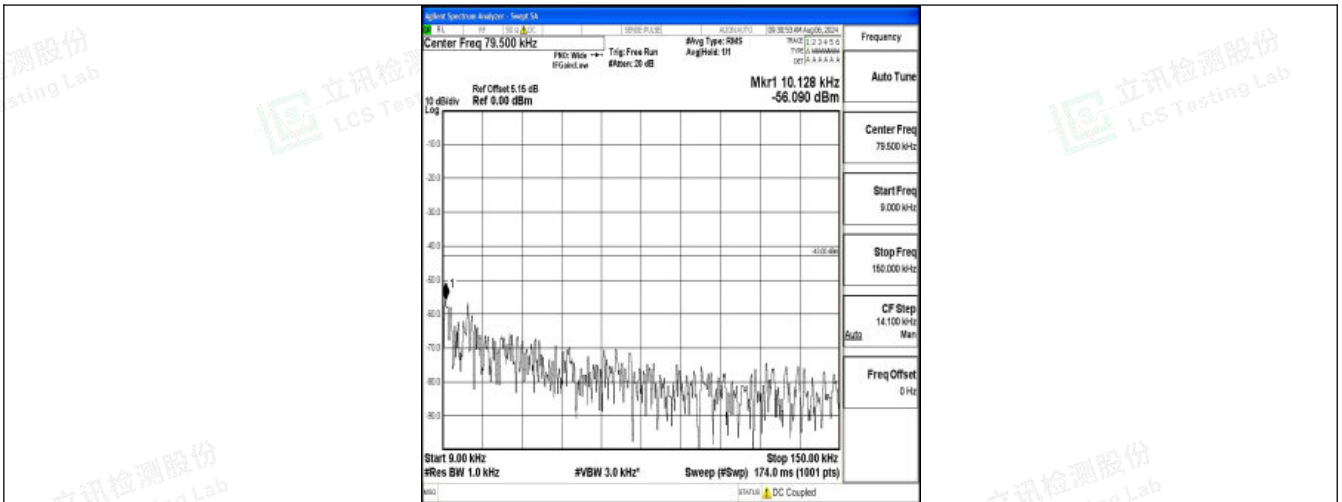

Band66_1.4MHz_16QAM_132322_1RB#0_0.009~0.15_0.009~0.15