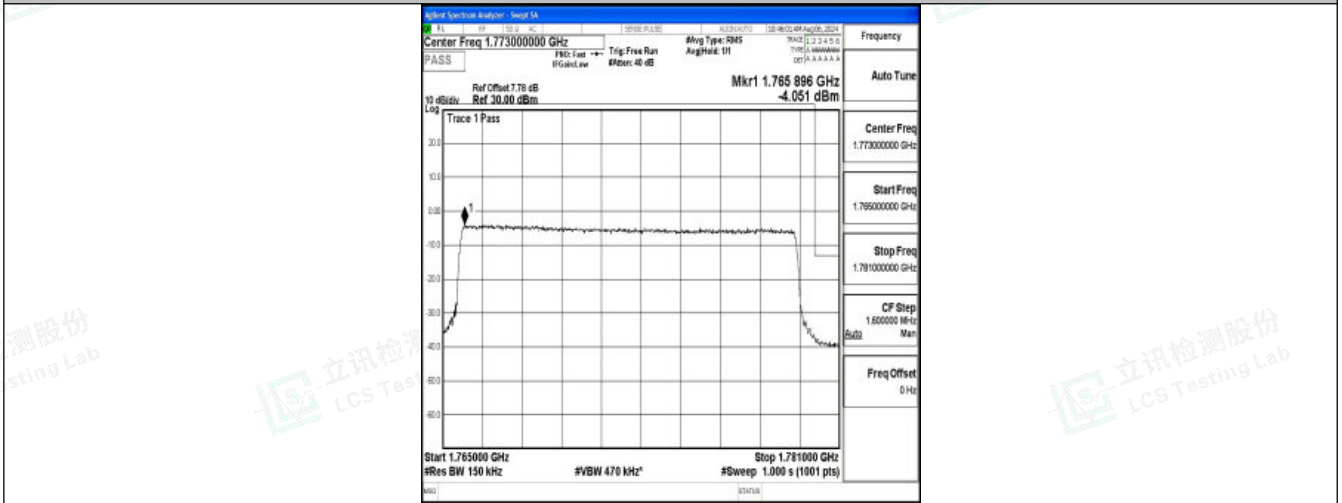

Band66\_10MHz\_16QAM\_132622\_50RB#0

Band66\_15MHz\_QPSK\_132047\_75RB#0

Band66\_15MHz\_16QAM\_132047\_75RB#0

Band66\_15MHz\_QPSK\_132597\_75RB#0

Band66\_15MHz\_16QAM\_132597\_75RB#0

Band66\_20MHz\_QPSK\_132072\_100RB#0