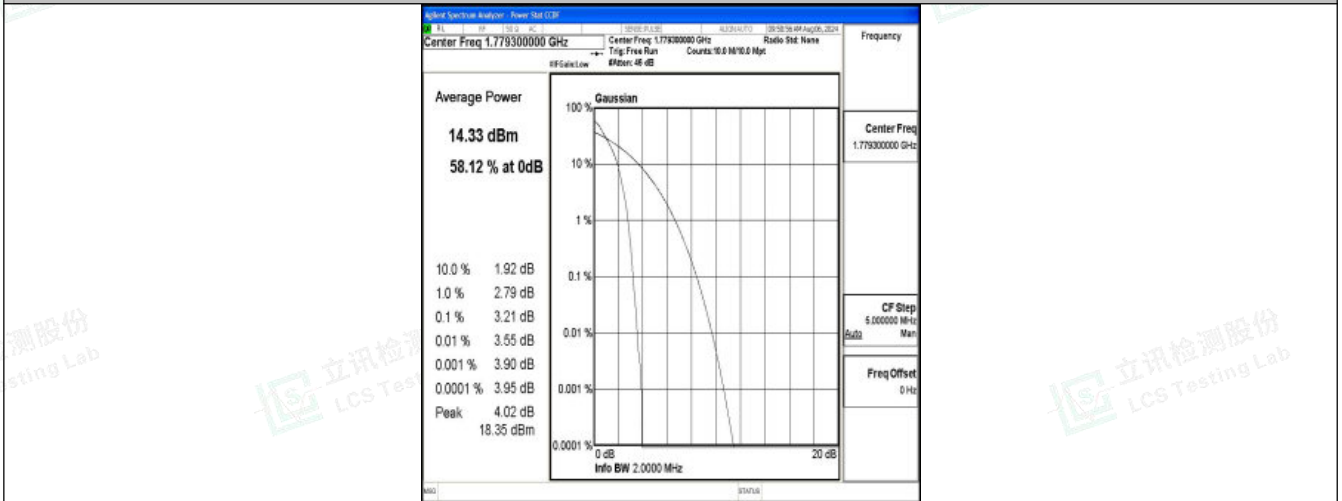

Band66-1.4MHz-QPSK-132665-6RB#0-PASS