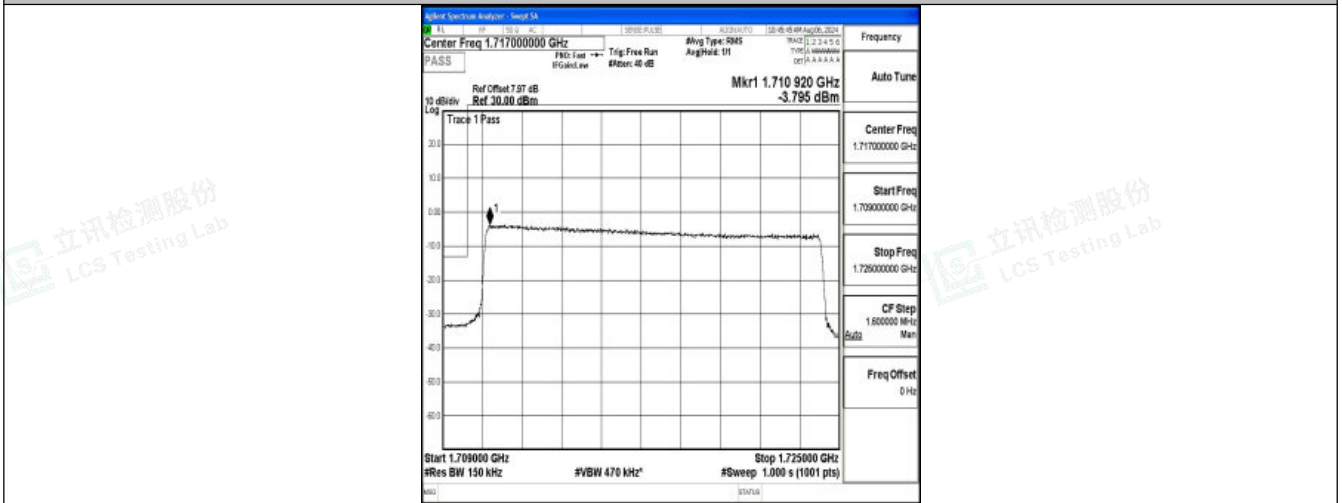

Band66_15MHz_16QAM_132047_75RB#0