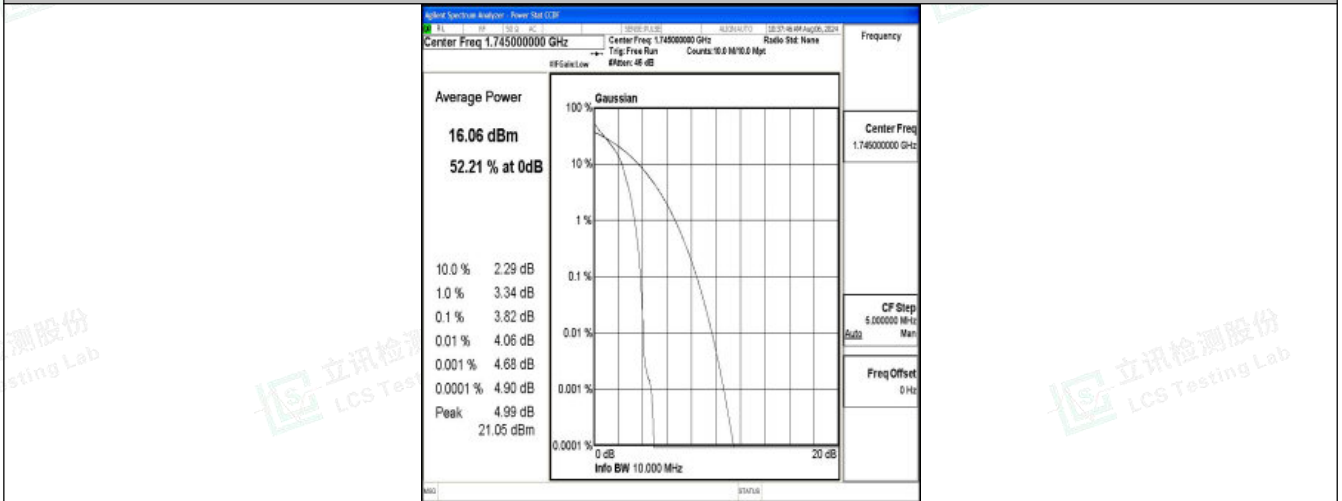

Band66-10MHz-QPSK-132322-1RB#0-PASS