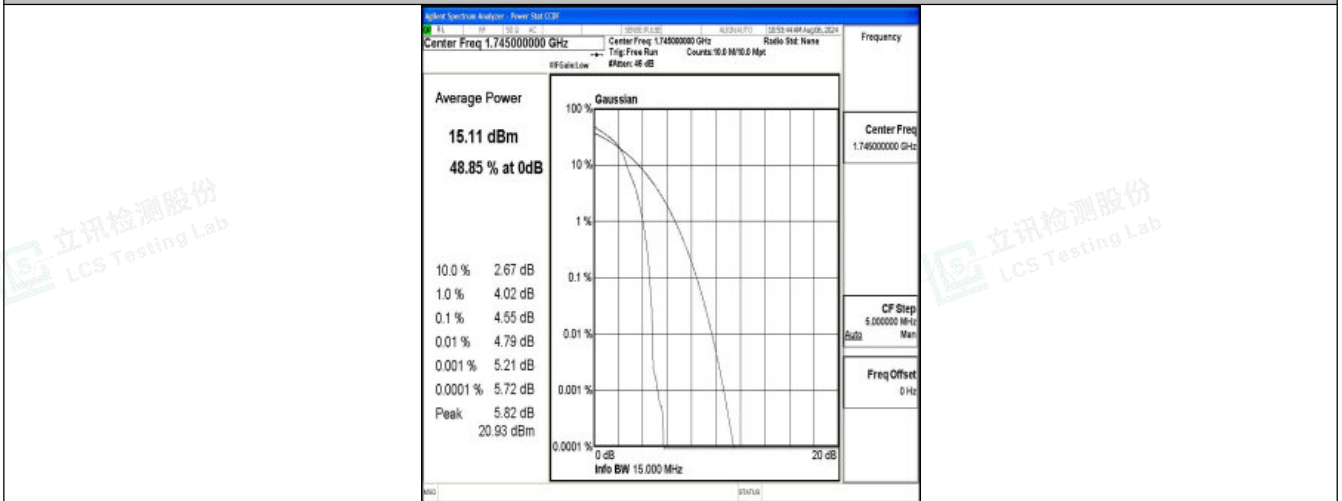

Band66-15MHz-16QAM-132322-1RB#0-PASS