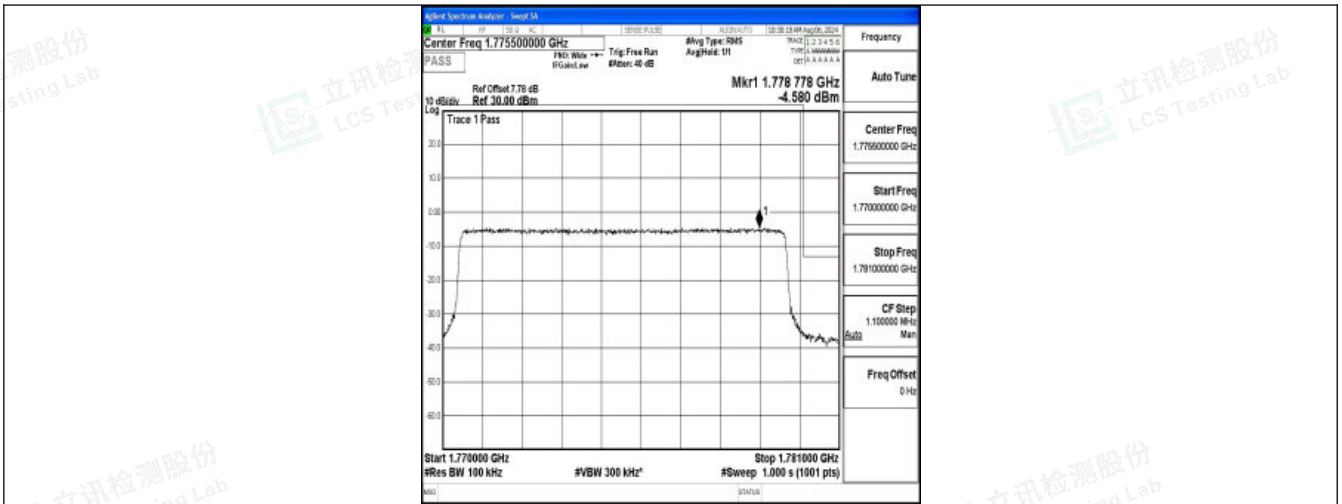

Band66\_5MHz\_16QAM\_131997\_25RB#0

Band66\_5MHz\_QPSK\_132647\_25RB#0

Band66\_5MHz\_16QAM\_132647\_25RB#0

Band66\_10MHz\_QPSK\_132022\_50RB#0

Band66\_10MHz\_16QAM\_132022\_50RB#0

Band66\_10MHz\_QPSK\_132622\_50RB#0