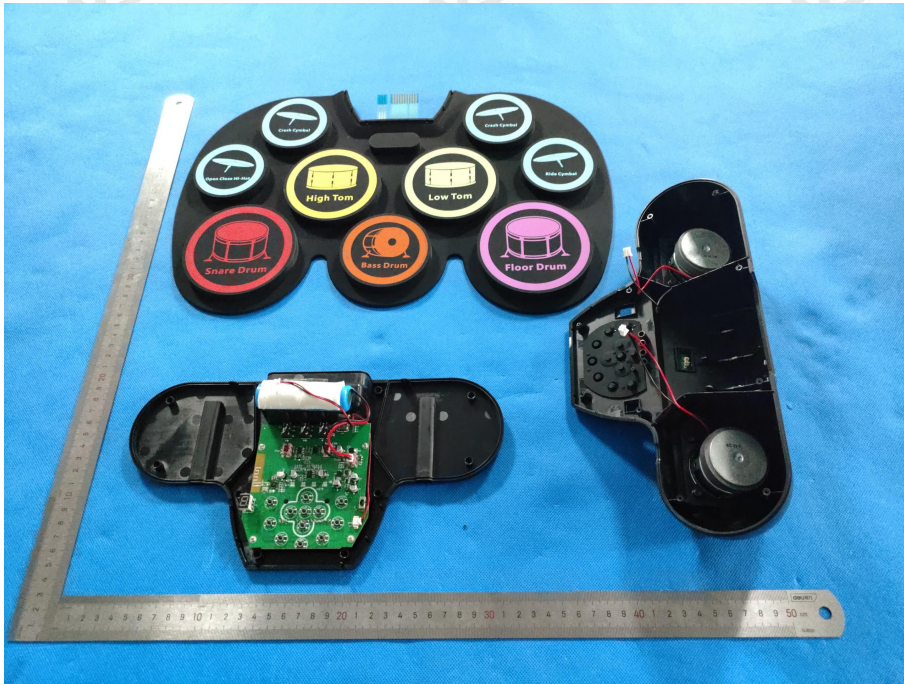

ZHONGHAN

FCC ID:2BLA5-GENERATION1

EUT PHOTOS Internal Photos

ZHONGHAN

FCC ID:2BLA5-GENERATION1

ZHONGHAN

FCC ID:2BLA5-GENERATION1

ZHONGHAN

FCC ID:2BLA5-GENERATION1

ZHONGHAN

FCC ID:2BLA5-GENERATION1

***** END OF REPORT *****