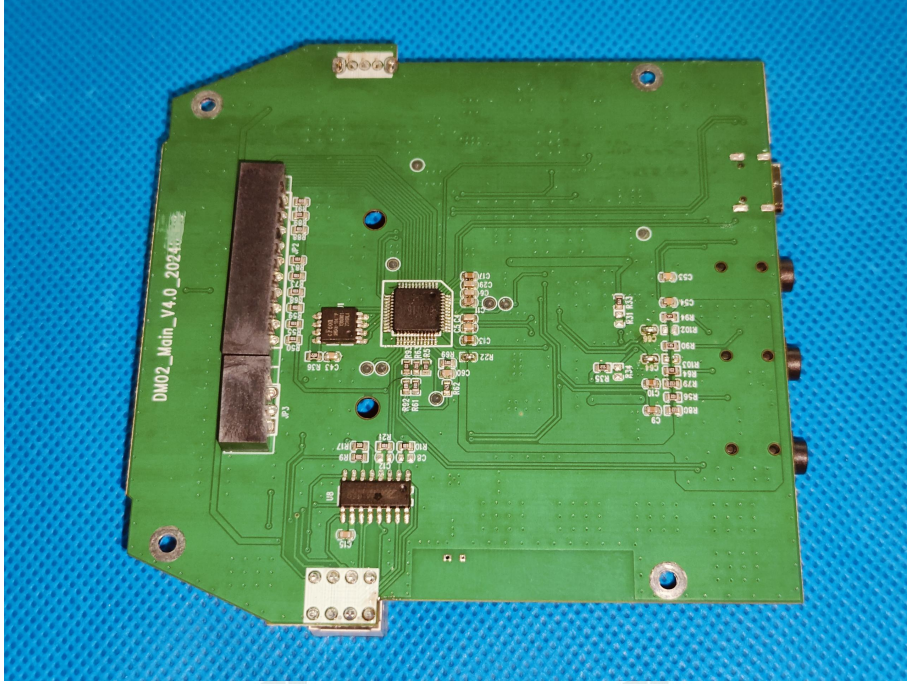

ZHONGHAN

FCC ID:2BLA5-GENERATION1

EUT PHOTOS Internal Photos

ZHONGHAN

FCC ID:2BLA5-GENERATION1

ZHONGHAN

FCC ID:2BLA5-GENERATION1

ZHONGHAN

FCC ID:2BLA5-GENERATION1

ZHONGHAN

FCC ID:2BLA5-GENERATION1

***** END OF REPORT *****