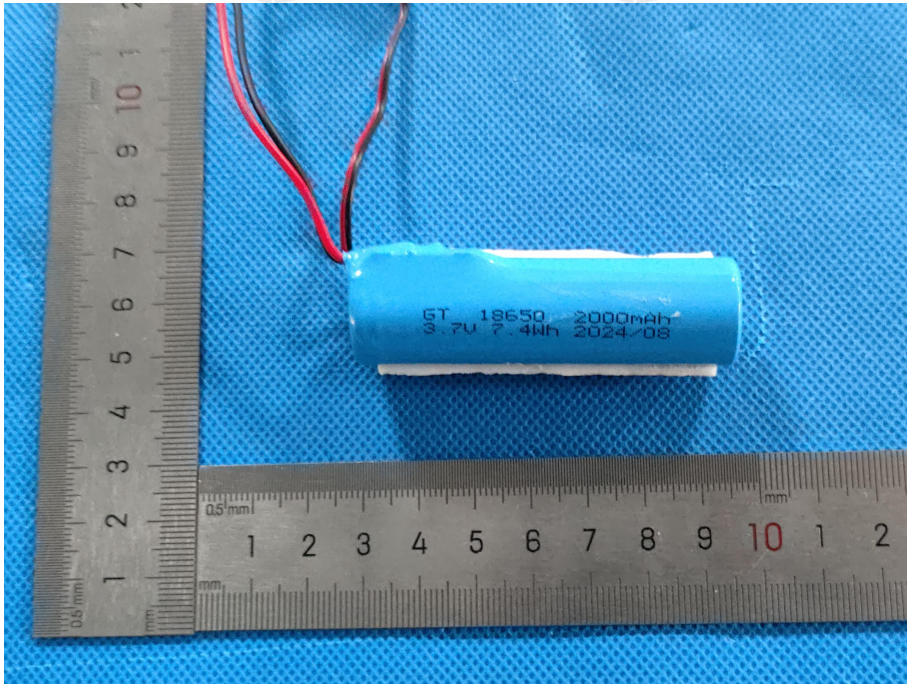

ZHONGHAN

FCC ID:2BLA5-GENERATION1

EUT PHOTOS Internal Photos

ZHONGHAN

FCC ID:2BLA5-GENERATION1

ZHONGHAN

FCC ID:2BLA5-GENERATION1

ZHONGHAN