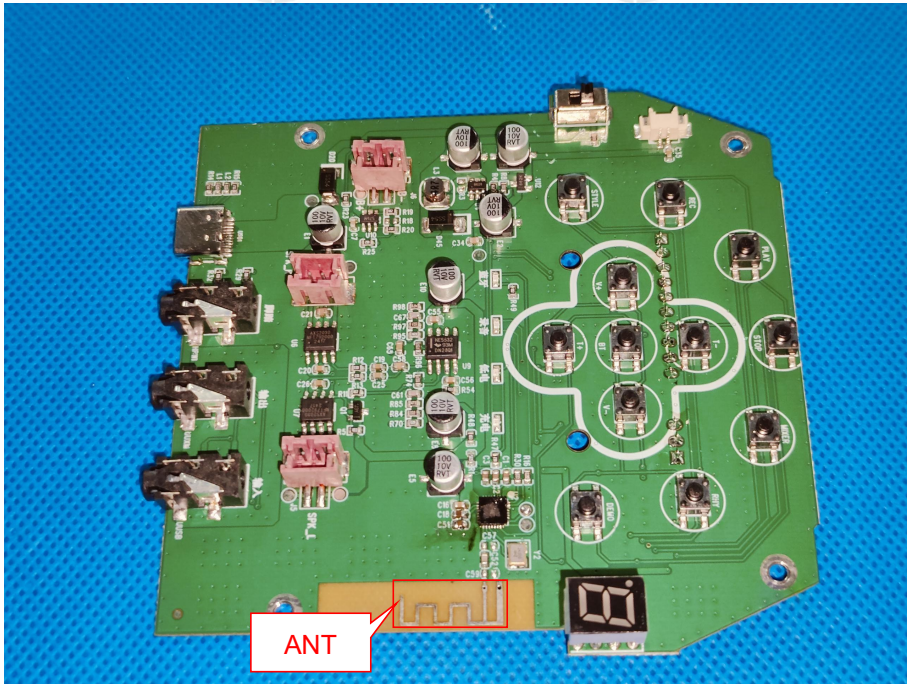

ZHONGHAN

FCC ID:2BLA5-GENERATION1

EUT PHOTOS Internal Photos

ZHONGHAN

FCC ID:2BLA5-GENERATION1

ZHONGHAN

FCC ID:2BLA5-GENERATION1

ZHONGHAN

FCC ID:2BLA5-GENERATION1

ZHONGHAN

FCC ID:2BLA5-GENERATION1

***** END OF REPORT *****