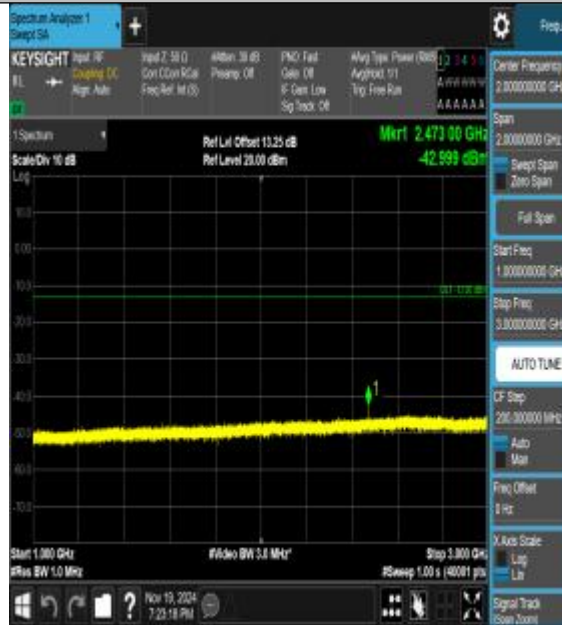

Band26_5MHz_QPSK_26815_1RB#0_0.15~30_0.
15~30

Band26_5MHz_QPSK_26815_1RB#0_1000~3000
_1000~3000