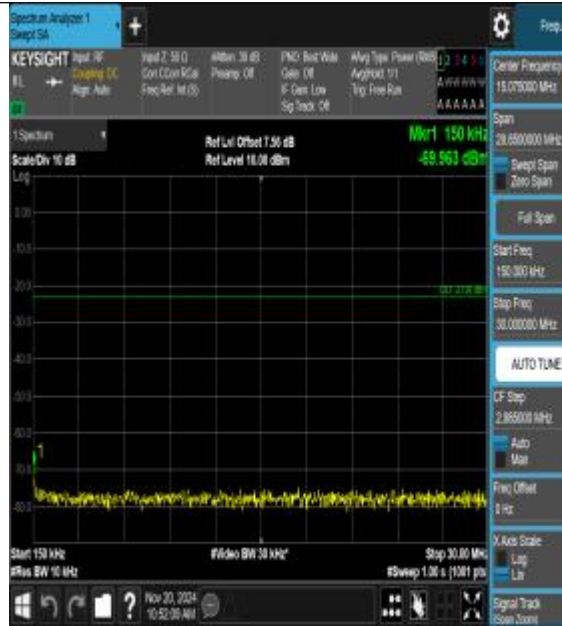

Band26\_10MHz\_16QAM\_26990\_1RB#0\_1000~3  
 000\_1000~3000

Band26\_10MHz\_16QAM\_26990\_1RB#0\_3000~10  
 000\_3000~10000

Band26\_15MHz\_QPSK\_26865\_1RB#0\_0.009~0.15\_0.009~0.15

Band26\_15MHz\_QPSK\_26865\_1RB#0\_0.15~30\_0.15~30