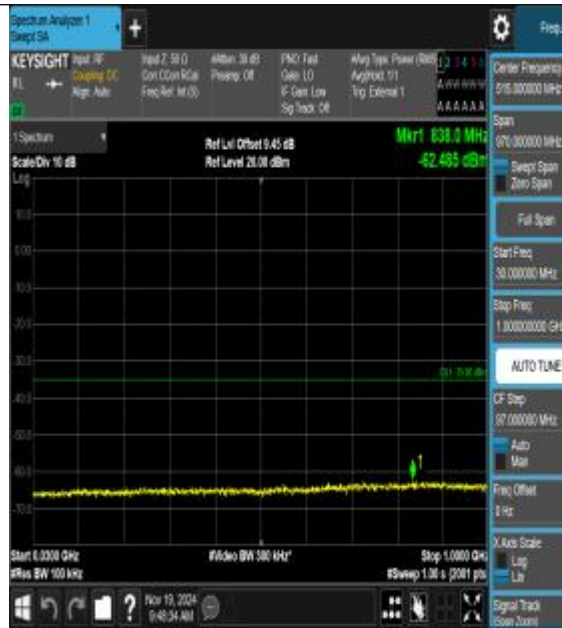

Band41_15MHz_16QAM_40620_1RB#0_0.009~0.15_0.009~0.15

Band41_15MHz_16QAM_40620_1RB#0_30~1000
_30~1000