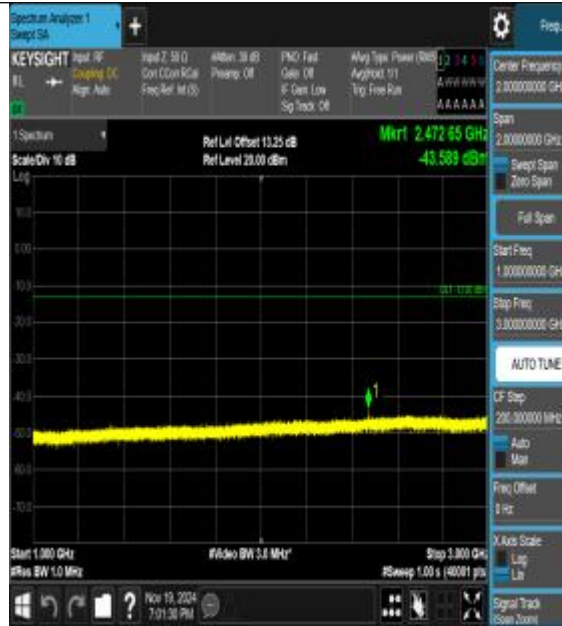

Band26\_1.4MHz\_16QAM\_27033\_1RB#0\_0.15~30\_0.15~30

Band26\_1.4MHz\_16QAM\_27033\_1RB#0\_30~1000\_30~1000

Band26\_3MHz\_QPSK\_26805\_1RB#0\_30~1000\_30~1000

Band26\_3MHz\_QPSK\_26805\_1RB#0\_1000~3000\_1000~3000