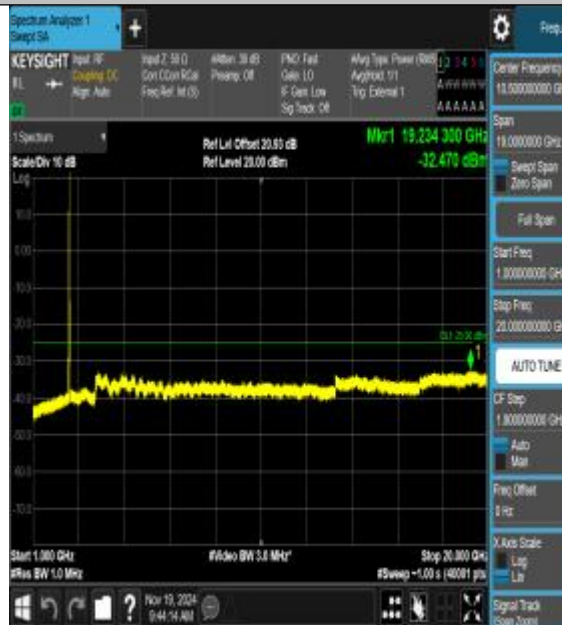

Band41_15MHz_QPSK_39725_1RB#0_0.15~30_0.15~30

Band41_15MHz_QPSK_39725_1RB#0_1000~20000_00_1000~20000