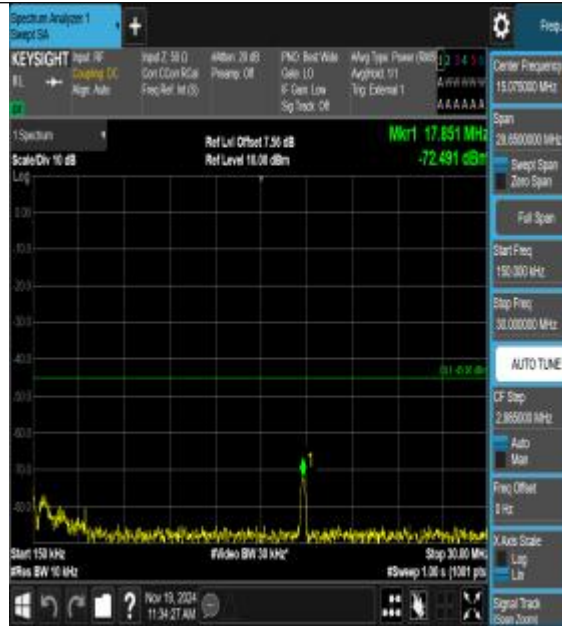

Band41_20MHz_16QAM_39750_1RB#0_20000~2
7000_20000~27000

Band41_20MHz_QPSK_40620_1RB#0_0.15~30_0.15~30