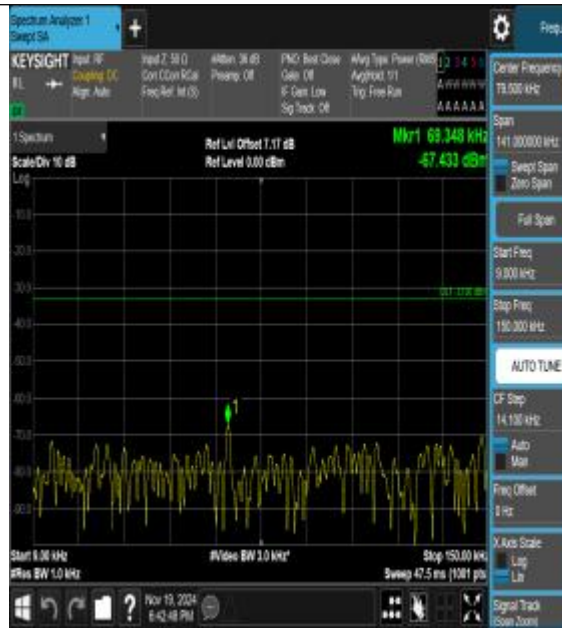

Band26\_1.4MHz\_QPSK\_27033\_1RB#0\_30~1000\_30~1000

Band26\_1.4MHz\_QPSK\_27033\_1RB#0\_1000~3000\_00\_1000~3000

Band26\_1.4MHz\_QPSK\_27033\_1RB#0\_3000~10000\_3000~10000

Band26\_1.4MHz\_16QAM\_27033\_1RB#0\_0.009~0.15\_0.009~0.15