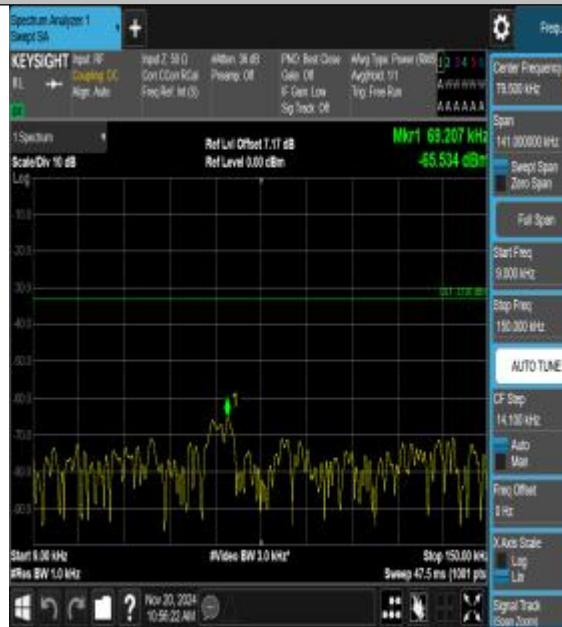

Band26_15MHz_QPSK_26915_1RB#0_1000~3000_0_1000~3000

Band26_15MHz_16QAM_26915_1RB#0_0.009~0.15_0.009~0.15