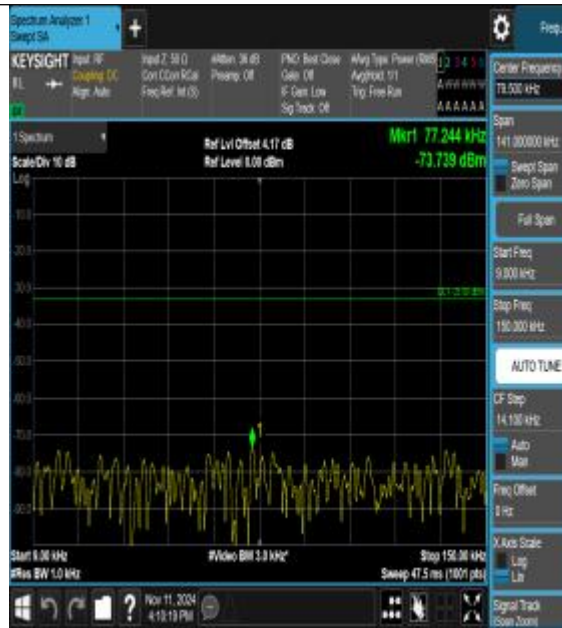

Band41_20MHz_QPSK_40620_1RB#0_1000~20000_00_1000~20000

Band41_20MHz_16QAM_40620_1RB#0_0.009~0.15_0.009~0.15