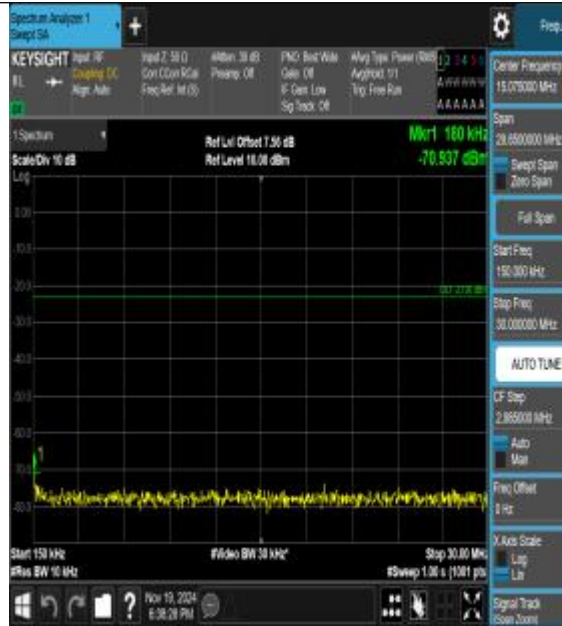

Band41_20MHz_16QAM_41490_1RB#0_20000~27000_7000_20000~27000

Band26_1.4MHz_QPSK_26797_1RB#0_0.15~30_0.15~30