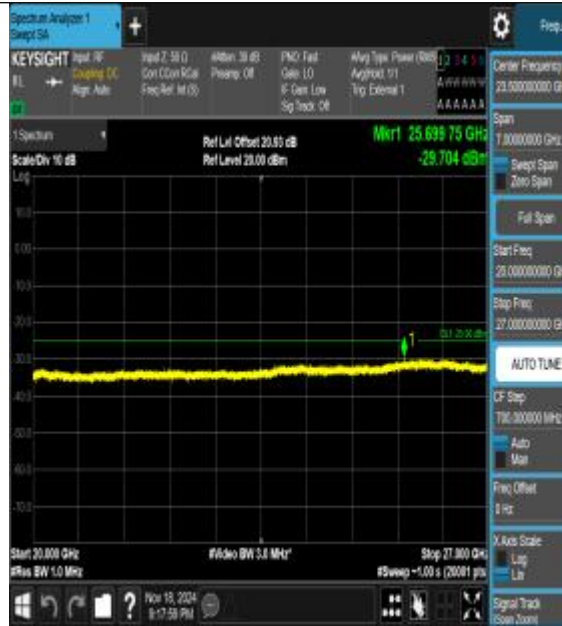

Band41_5MHz_16QAM_39675_1RB#0_30~1000_30~1000

Band41_5MHz_16QAM_39675_1RB#0_20000~27000_000_20000~27000