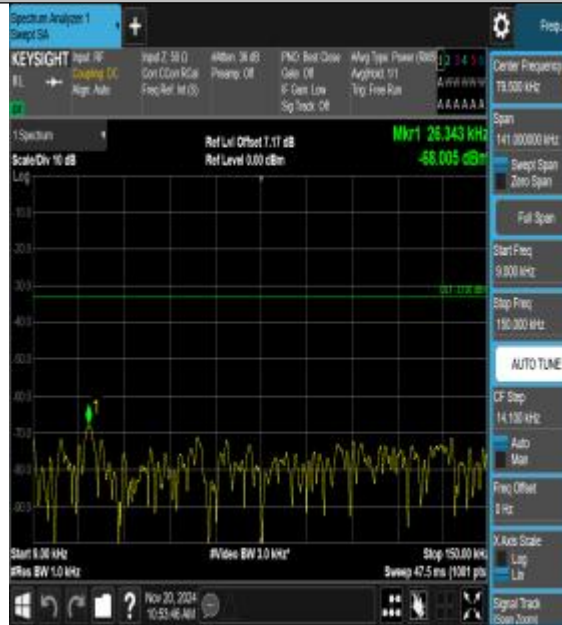

Band38_20MHz_QPSK_38150_1RB#0_1000~2000_00_1000~20000

Band38_20MHz_16QAM_38150_1RB#0_0.009~0.15_0.009~0.15