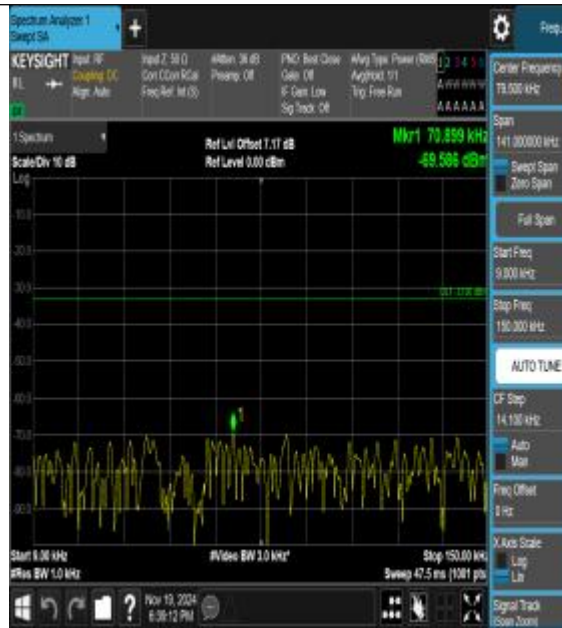

Band26_1.4MHz_QPSK_26797_1RB#0_1000~3000_00_1000~3000

Band26_1.4MHz_16QAM_26797_1RB#0_0.009~0.15_0.009~0.15