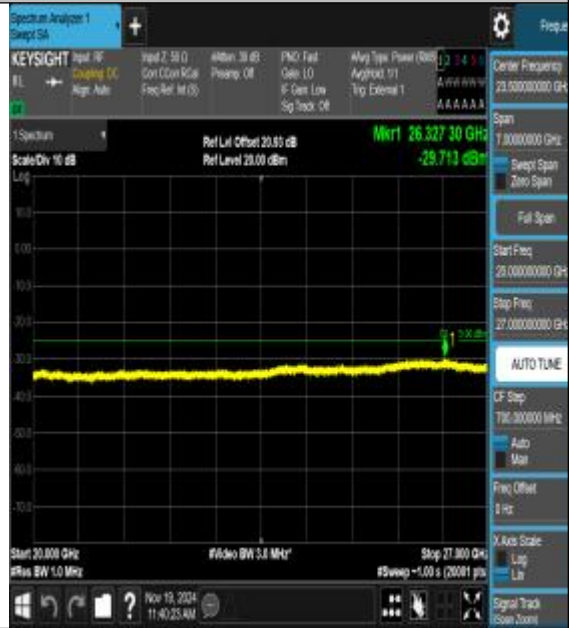

Band41_20MHz_16QAM_41490_1RB#0_30~1000_30~1000

Band41_20MHz_16QAM_41490_1RB#0_20000~27000_7000_20000~27000