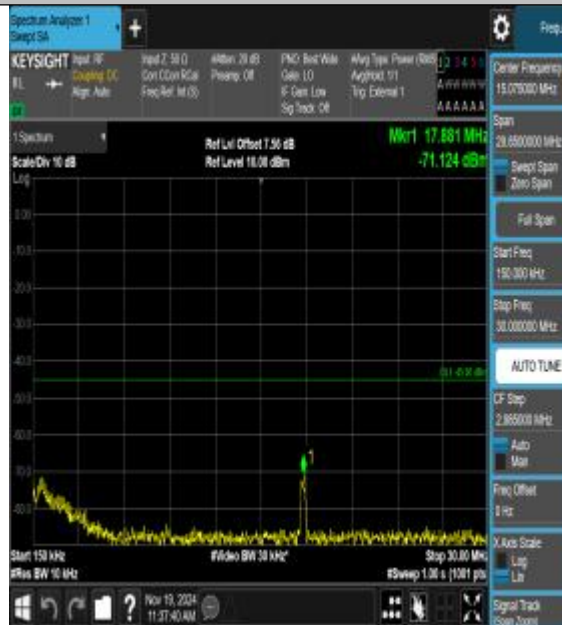

Band41_20MHz_16QAM_40620_1RB#0_20000~27000_7000_20000~27000

Band41_20MHz_QPSK_41490_1RB#0_0.15~30_0.15~30