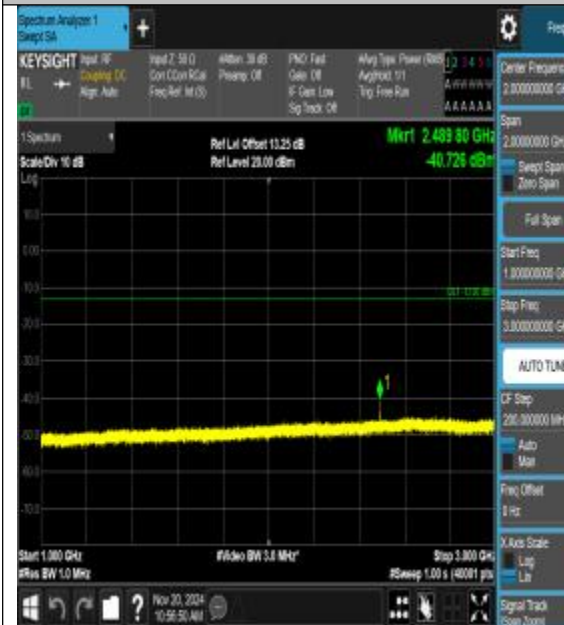

Band26\_15MHz\_QPSK\_26915\_1RB#0\_3000~10000\_000\_3000~10000

Band26\_15MHz\_16QAM\_26915\_1RB#0\_0.009~0.15\_0.009~0.15

Band26\_15MHz\_16QAM\_26915\_1RB#0\_0.15~300\_0.15~30

Band26\_15MHz\_16QAM\_26915\_1RB#0\_30~1000\_30~1000