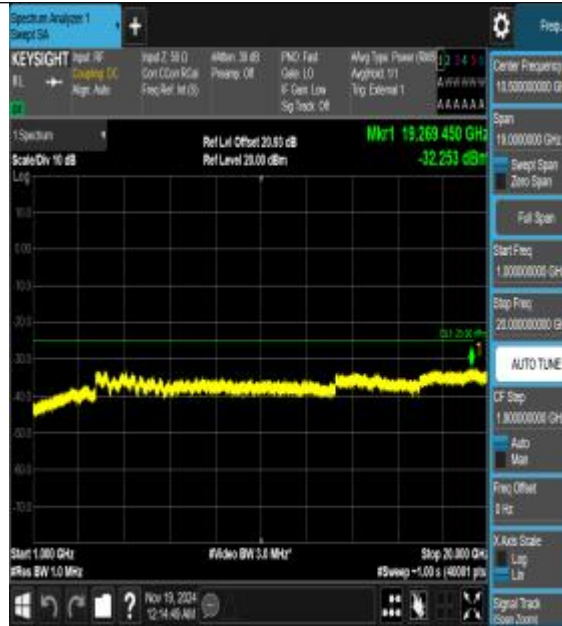

Band41_10MHz_QPSK_39700_1RB#0_0.15~30_0.15~30

Band41_10MHz_QPSK_39700_1RB#0_1000~2000_00_1000~20000