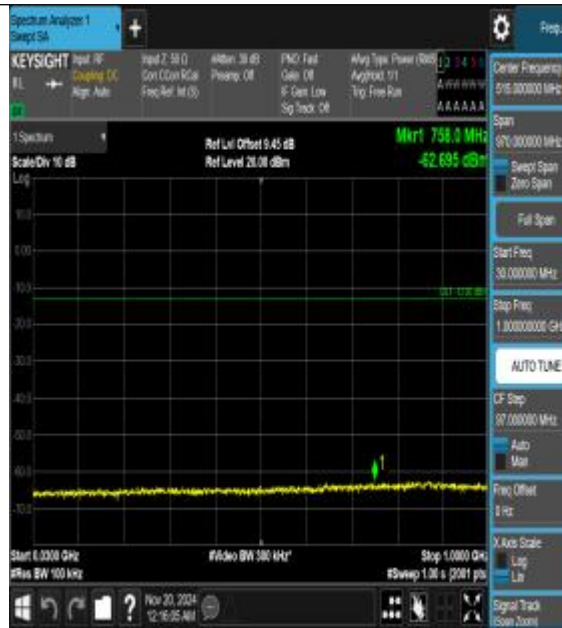

Band26_10MHz_16QAM_26840_1RB#0_0.009~0.15_0.009~0.15

Band26_10MHz_16QAM_26840_1RB#0_30~1000
_30~1000