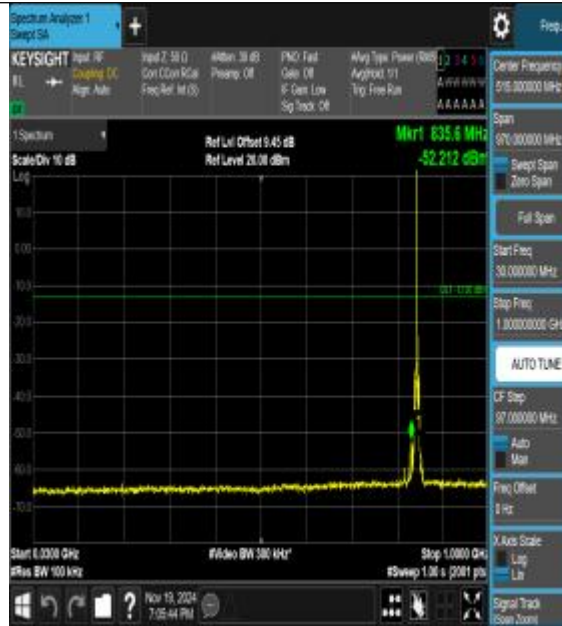

Band26\_3MHz\_QPSK\_27025\_1RB#0\_3000~10000\_3000~10000

Band26\_3MHz\_16QAM\_27025\_1RB#0\_0.009~0.15\_5\_0.009~0.15

Band26\_3MHz\_16QAM\_27025\_1RB#0\_0.15~30\_0.15~30

Band26\_3MHz\_16QAM\_27025\_1RB#0\_30~1000\_30~1000