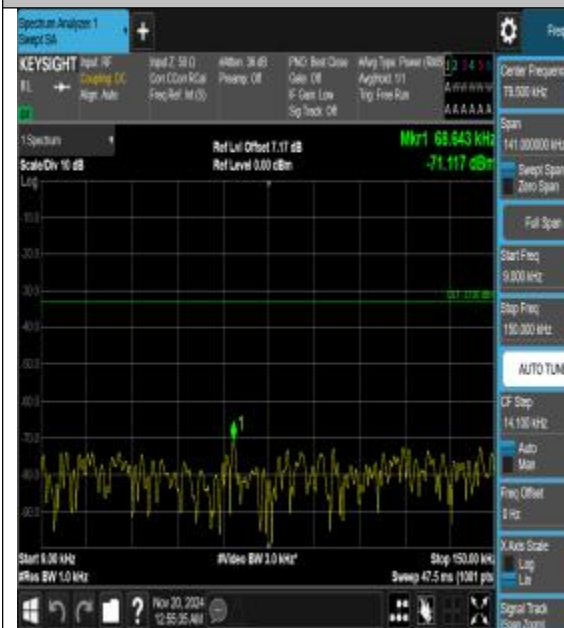

Band26\_10MHz\_16QAM\_26915\_1RB#0\_0.15~3\_0\_0.15~30

Band26\_10MHz\_16QAM\_26915\_1RB#0\_30~1000\_30~1000

Band26\_10MHz\_16QAM\_26915\_1RB#0\_1000~3000\_1000~3000

Band26\_10MHz\_16QAM\_26915\_1RB#0\_3000~10000\_000\_3000~10000