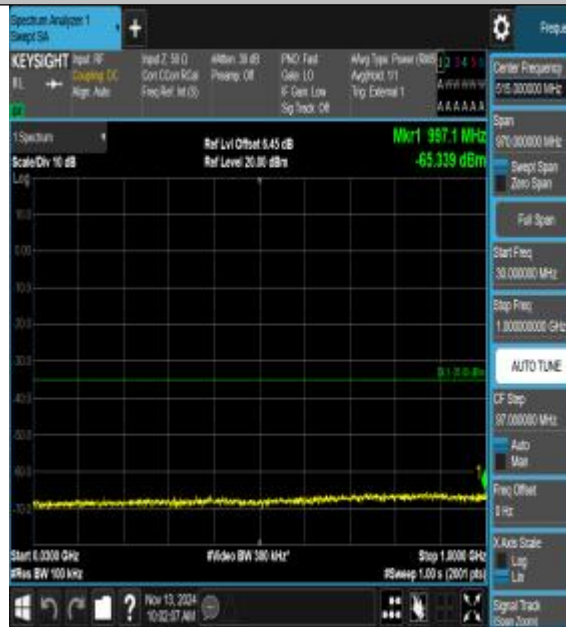

Band38\_20MHz\_QPSK\_38000\_1RB#0\_20000~27000\_20000~27000

Band38\_20MHz\_16QAM\_38000\_1RB#0\_0.009~0.15\_0.009~0.15

Band38\_20MHz\_16QAM\_38000\_1RB#0\_0.15~30\_0.15~30

Band38\_20MHz\_16QAM\_38000\_1RB#0\_30~1000\_30~1000