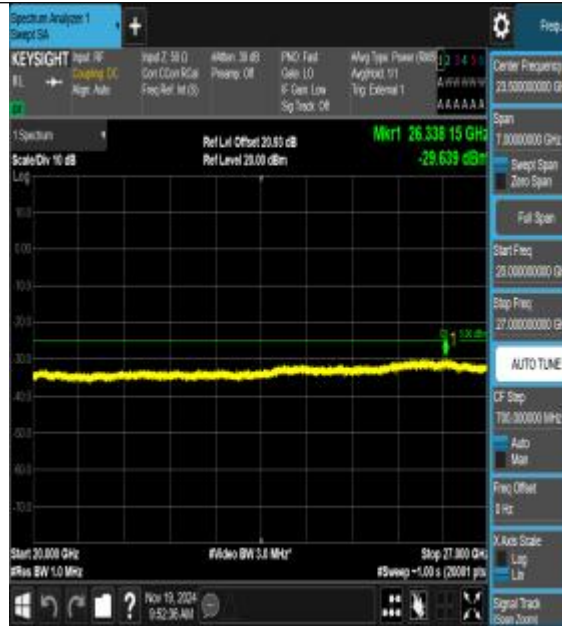

Band41_15MHz_16QAM_41515_1RB#0_30~1000_30~1000

Band41_15MHz_16QAM_41515_1RB#0_2000~27000_7000_20000~27000