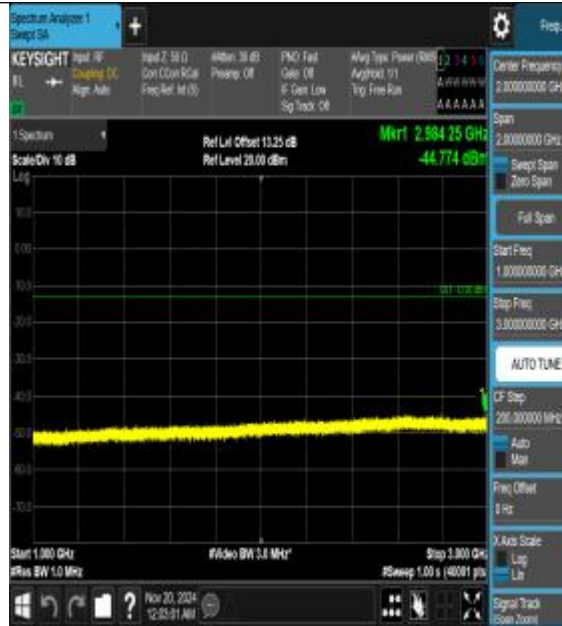

Band26_10MHz_QPSK_26840_1RB#0_0.15~30_0.15~30

Band26_10MHz_QPSK_26840_1RB#0_1000~3000_0_1000~3000