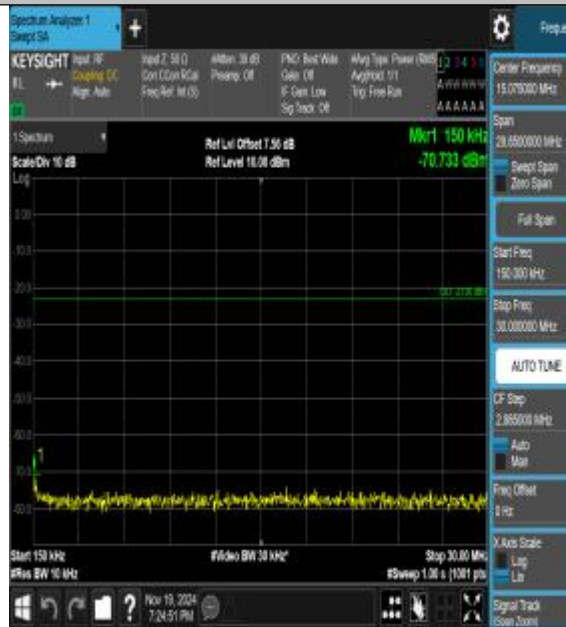

Band26_5MHz_16QAM_26815_1RB#0_3000~10000_00_3000~10000

Band26_5MHz_QPSK_26915_1RB#0_0.15~30_0.15~30