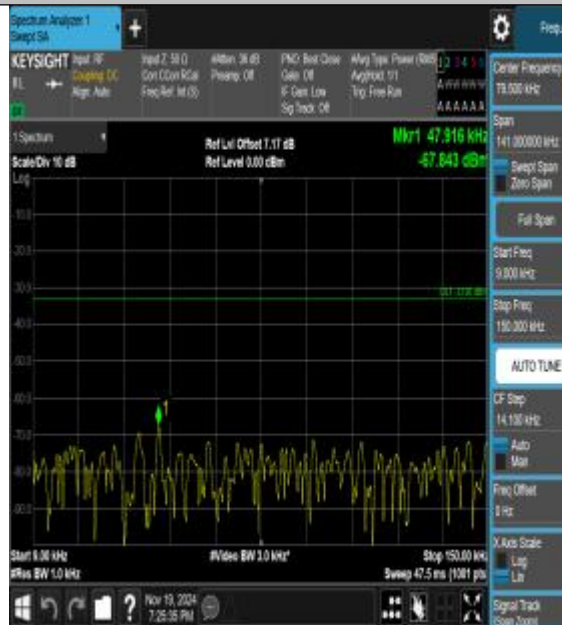

Band26_5MHz_QPSK_26915_1RB#0_1000~3000_1000~3000

Band26_5MHz_16QAM_26915_1RB#0_0.009~0.15_5_0.009~0.15