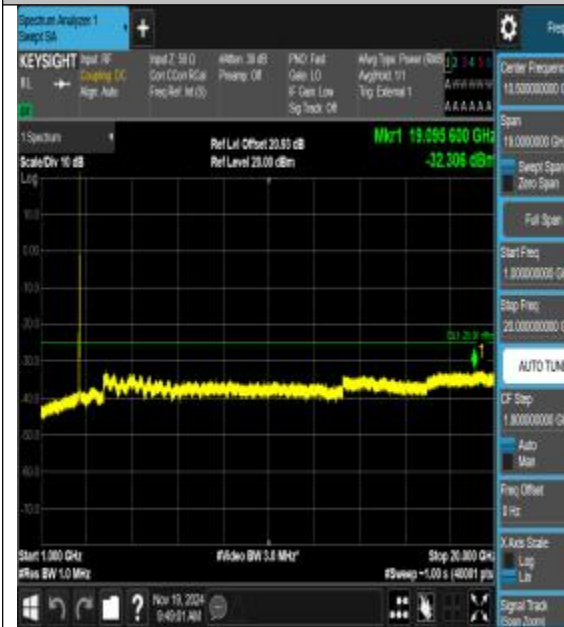

Band41\_15MHz\_QPSK\_40620\_1RB#0\_20000~27000\_7000\_20000~27000

Band41\_15MHz\_16QAM\_40620\_1RB#0\_0.009~0.15\_0.009~0.15

Band41\_15MHz\_16QAM\_40620\_1RB#0\_0.15~3  
 0\_0.15~30

Band41\_15MHz\_16QAM\_40620\_1RB#0\_30~1000  
 \_30~1000