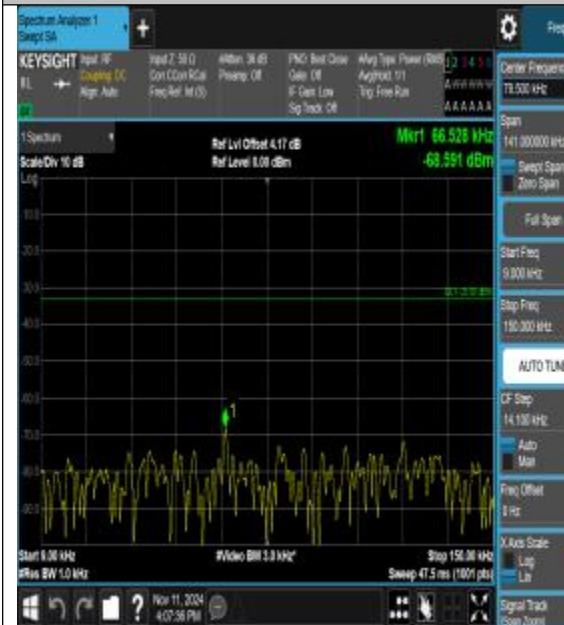

Band41\_15MHz\_16QAM\_41515\_1RB#0\_0.15~30\_0.15~30

Band41\_15MHz\_16QAM\_41515\_1RB#0\_30~1000\_30~1000

Band41\_15MHz\_16QAM\_41515\_1RB#0\_1000~2000\_1000~20000

Band41\_15MHz\_16QAM\_41515\_1RB#0\_2000~27000\_7000\_20000~27000