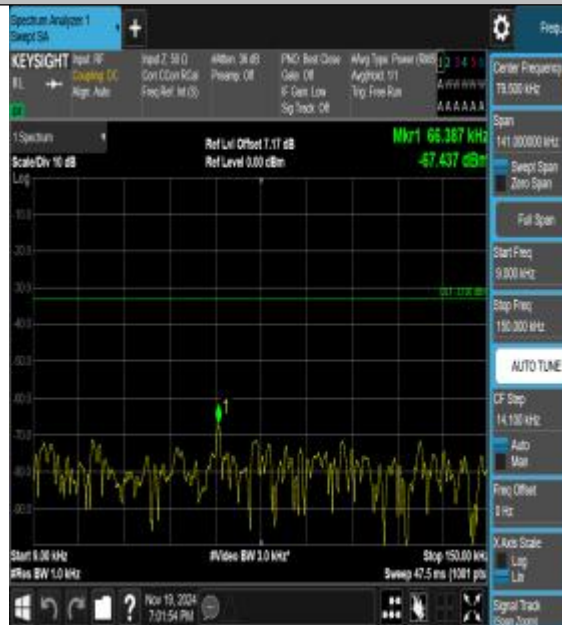

Band26_3MHz_QPSK_26805_1RB#0_1000~3000_1000~3000

Band26_3MHz_16QAM_26805_1RB#0_0.009~0.15_5_0.009~0.15