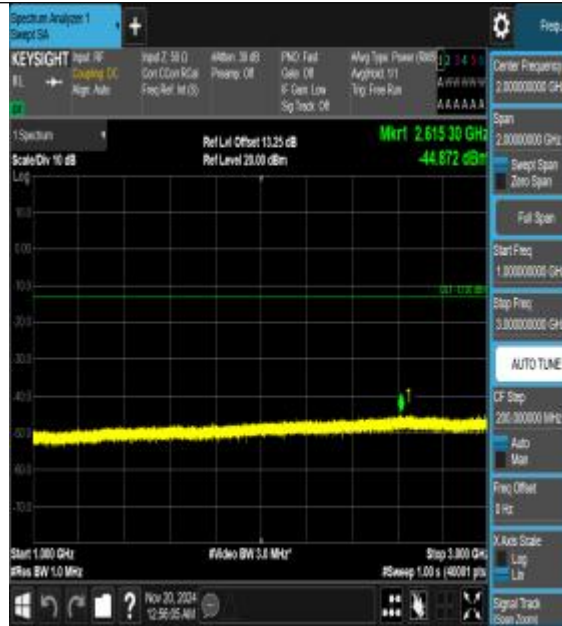

Band26_10MHz_QPSK_26990_1RB#0_0.15~30_0.15~30

Band26_10MHz_QPSK_26990_1RB#0_1000~3000_0_1000~3000