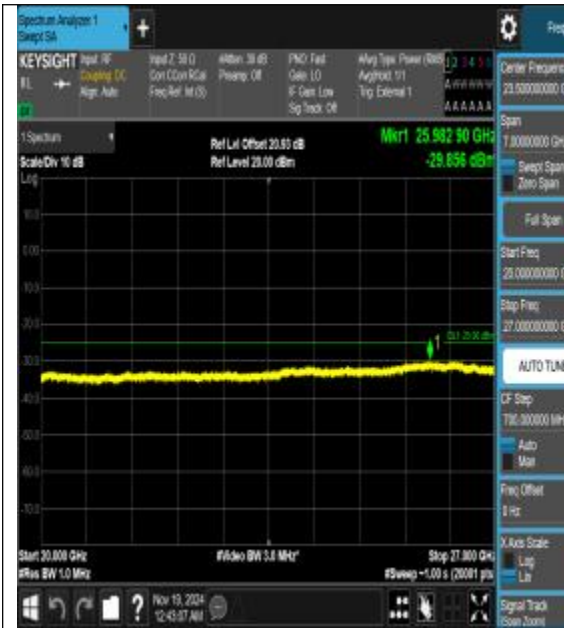

Band41\_10MHz\_QPSK\_40620\_1RB#0\_0.009~0.15\_0.009~0.15

Band41\_10MHz\_QPSK\_40620\_1RB#0\_0.15~30\_0.15~30

Band41\_10MHz\_QPSK\_40620\_1RB#0\_30~1000\_30~1000

Band41\_10MHz\_QPSK\_40620\_1RB#0\_1000~20000\_00\_1000~20000