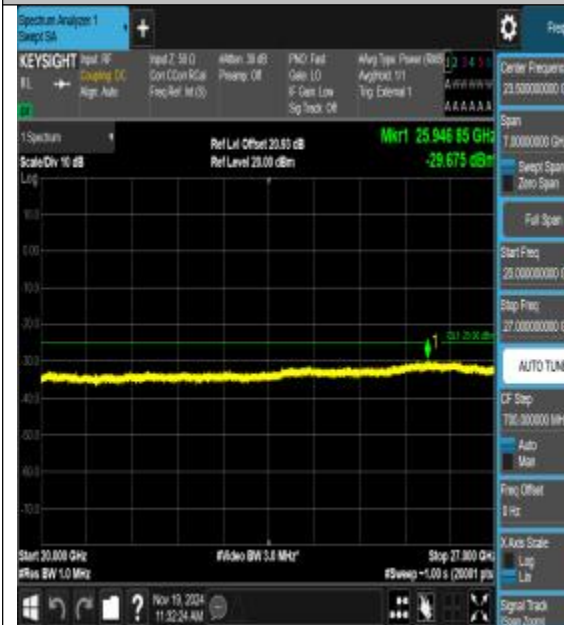

Band41\_20MHz\_QPSK\_39750\_1RB#0\_0.009~0.15\_0.009~0.15

Band41\_20MHz\_QPSK\_39750\_1RB#0\_0.15~30\_0.15~30

Band41\_20MHz\_QPSK\_39750\_1RB#0\_30~1000\_30~1000

Band41\_20MHz\_QPSK\_39750\_1RB#0\_1000~2000\_00\_1000~20000