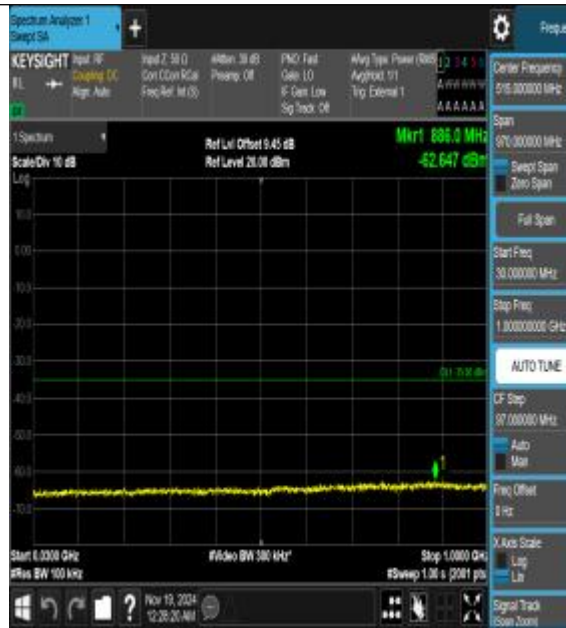

Band41_10MHz_16QAM_39700_1RB#0_0.009~0.15_0.009~0.15

Band41_10MHz_16QAM_39700_1RB#0_30~1000
_30~1000