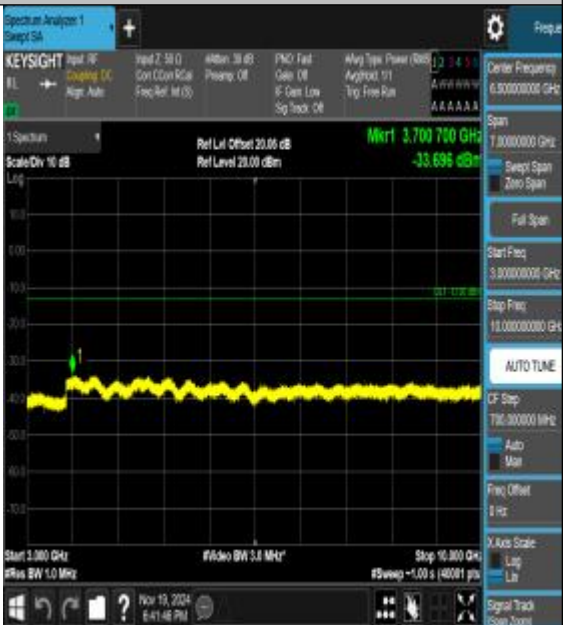

Band26_1.4MHz_16QAM_26915_1RB#0_30~100_0_30~1000

Band26_1.4MHz_16QAM_26915_1RB#0_3000~10000_0000_3000~10000