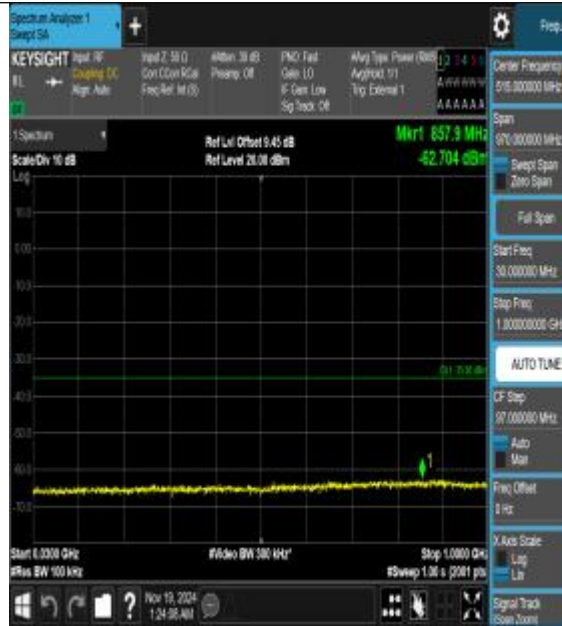

Band41\_10MHz\_QPSK\_41540\_1RB#0\_1000~2000\_00\_1000~20000

Band41\_10MHz\_QPSK\_41540\_1RB#0\_20000~27000\_7000\_20000~27000

Band41\_10MHz\_16QAM\_41540\_1RB#0\_0.009~0.15\_0.009~0.15

Band41\_10MHz\_16QAM\_41540\_1RB#0\_0.15~3  
 0\_0.15~30