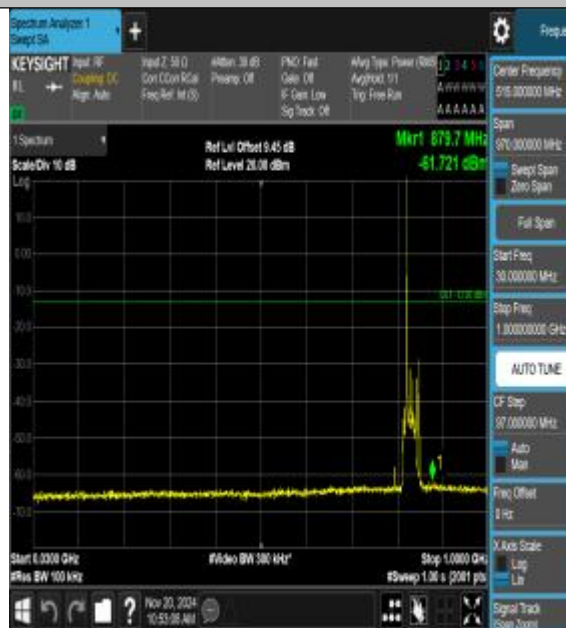

Band26_15MHz_16QAM_26865_1RB#0_0.009~0.15_15_0.009~0.15

Band26_15MHz_16QAM_26865_1RB#0_30~1000_30~1000