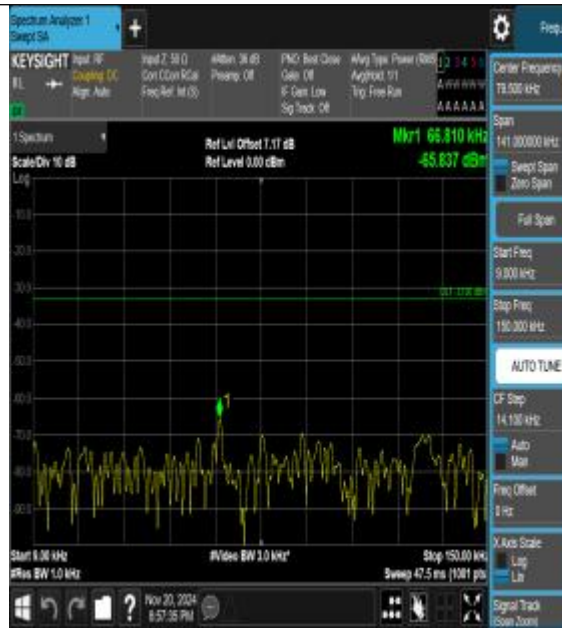

Band41\_15MHz\_QPSK\_39725\_1RB#0\_0.15~30\_0.15~30

Band41\_15MHz\_QPSK\_39725\_1RB#0\_30~1000\_30~1000

Band41\_15MHz\_QPSK\_39725\_1RB#0\_1000~20000\_00\_1000~20000

Band41\_15MHz\_QPSK\_39725\_1RB#0\_20000~27000