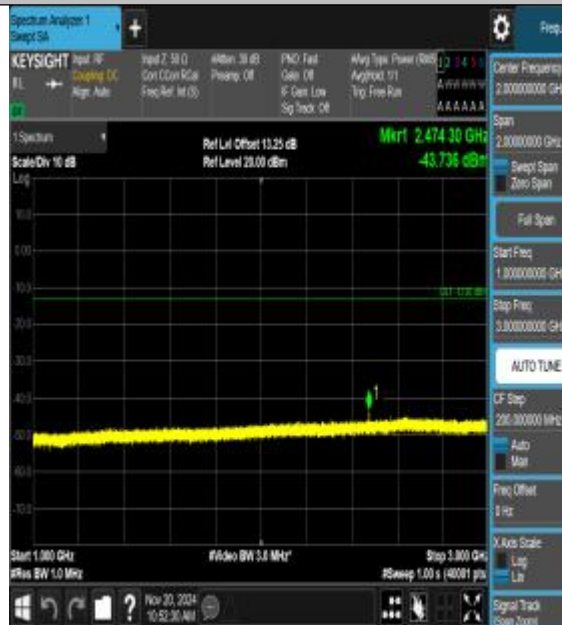

Band26_15MHz_QPSK_26865_1RB#0_0.15~30_0.15~30

Band26_15MHz_QPSK_26865_1RB#0_1000~3000_0_1000~3000