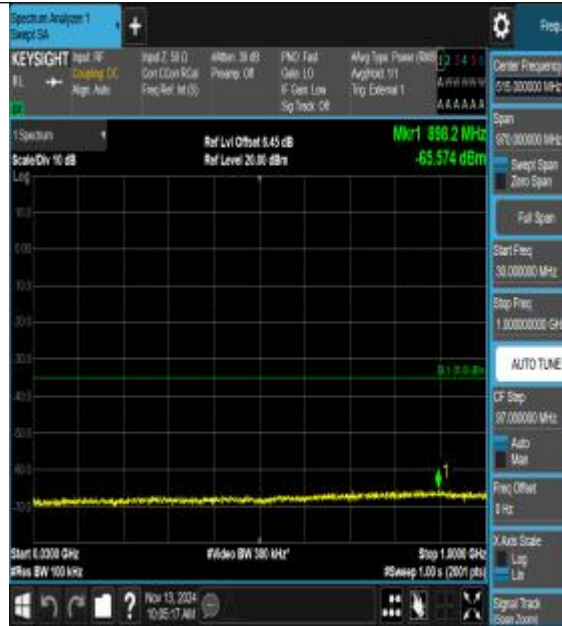

Band38_20MHz_16QAM_38150_1RB#0_0.009~0.15_0.009~0.15

Band38_20MHz_16QAM_38150_1RB#0_30~1000_30~1000