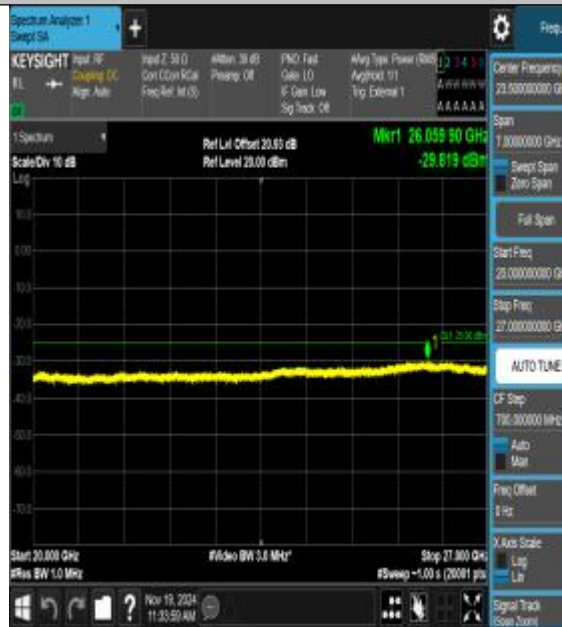

Band41_20MHz_16QAM_39750_1RB#0_30~1000
_30~1000

Band41_20MHz_16QAM_39750_1RB#0_20000~2
7000_20000~27000