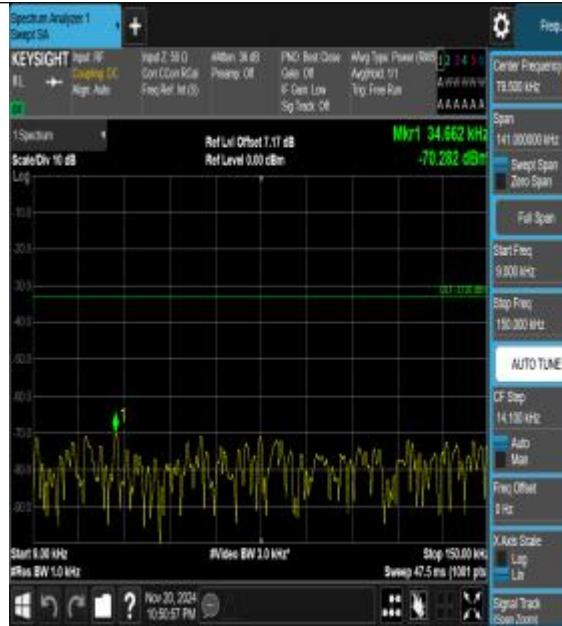

Band41_15MHz_QPSK_41515_1RB#0_1000~20000_00_1000~20000

Band41_15MHz_16QAM_41515_1RB#0_0.009~0.15_0.009~0.15