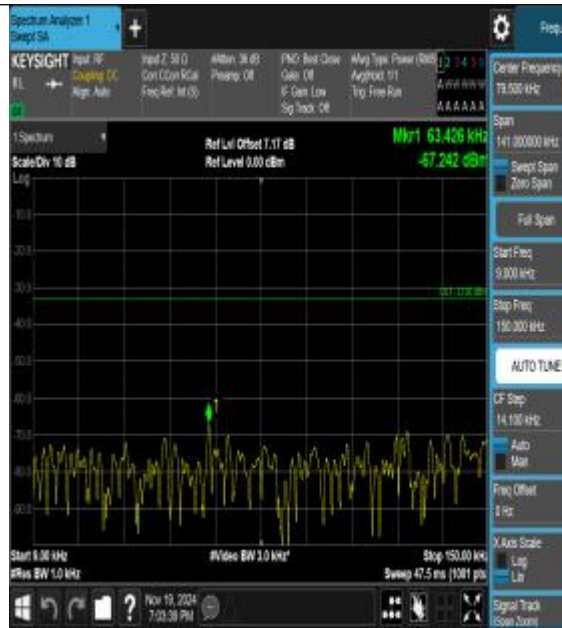

Band26_3MHz_QPSK_26915_1RB#0_1000~3000
_1000~3000

Band26_3MHz_16QAM_26915_1RB#0_0.009~0.15_5_0.009~0.15