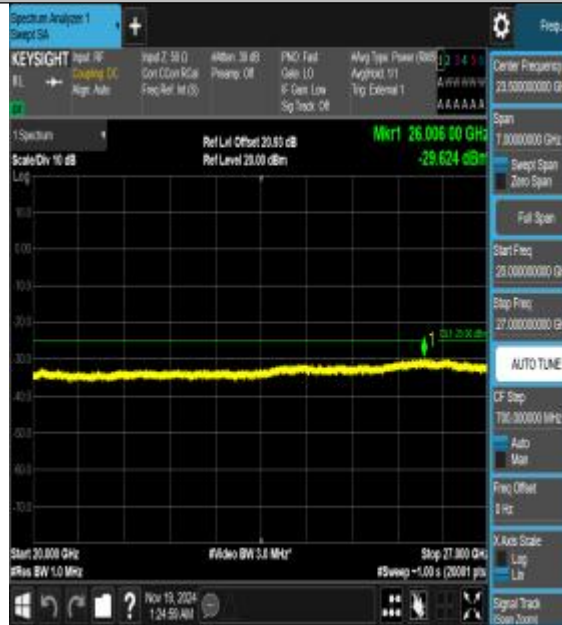

Band41_10MHz_16QAM_41540_1RB#0_30~1000
_30~1000

Band41_10MHz_16QAM_41540_1RB#0_20000~2
7000_20000~27000