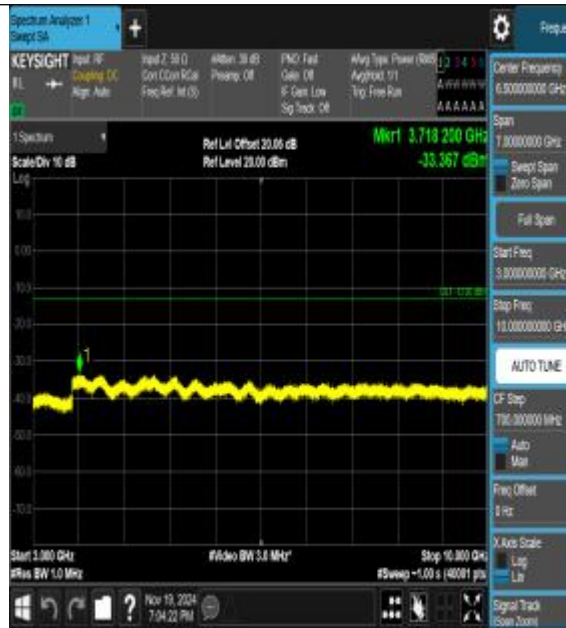

Band26_3MHz_16QAM_26915_1RB#0_30~1000_30~1000

Band26_3MHz_16QAM_26915_1RB#0_3000~10000_00_3000~10000