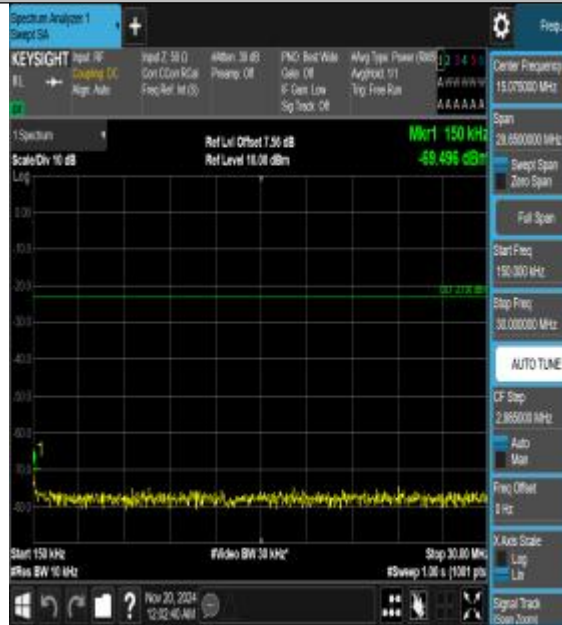

Band26_5MHz_16QAM_27015_1RB#0_3000~10000_00_3000~10000

Band26_10MHz_QPSK_26840_1RB#0_0.15~30_0.15~30