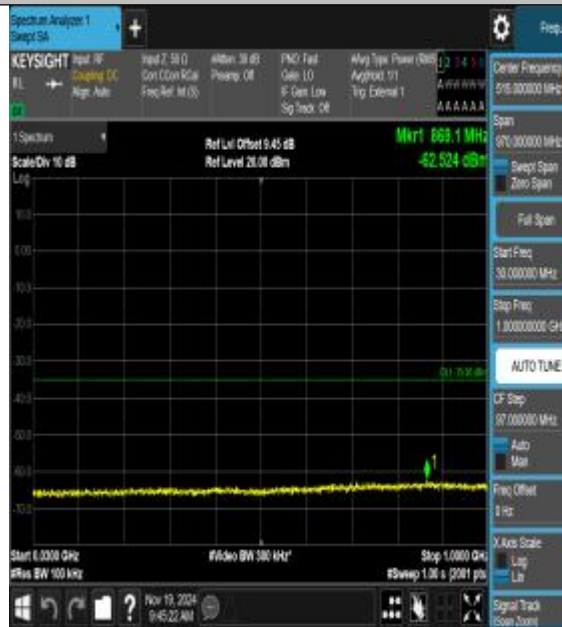

Band41_15MHz_16QAM_39725_1RB#0_0.009~0.15

Band41_15MHz_16QAM_39725_1RB#0_30~1000