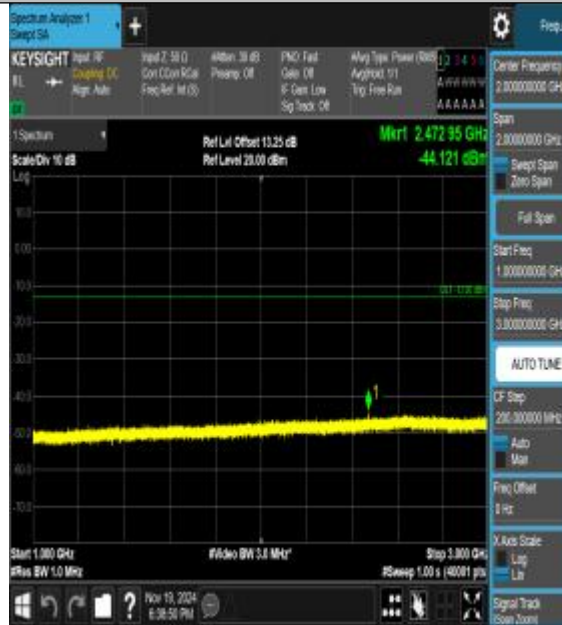

Band26_1.4MHz_QPSK_26797_1RB#0_0.15~30_0.15~30

Band26_1.4MHz_QPSK_26797_1RB#0_1000~3000_00_1000~3000