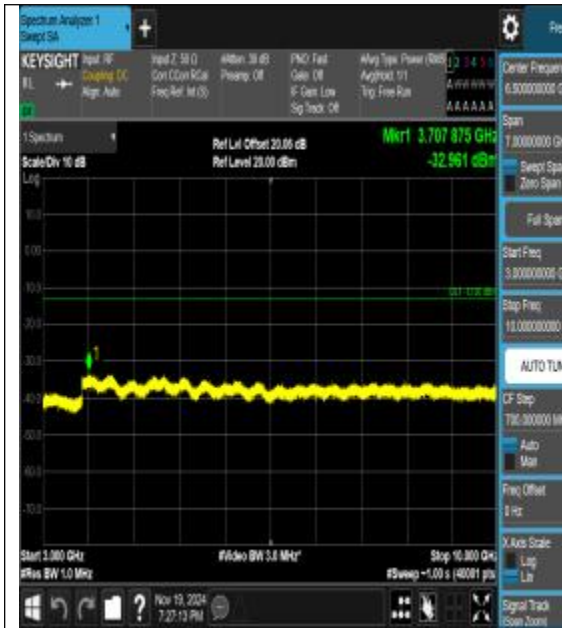

Band26_5MHz_QPSK_27015_1RB#0_30~1000_
30~1000

Band26_5MHz_QPSK_27015_1RB#0_3000~10000_3000~10000