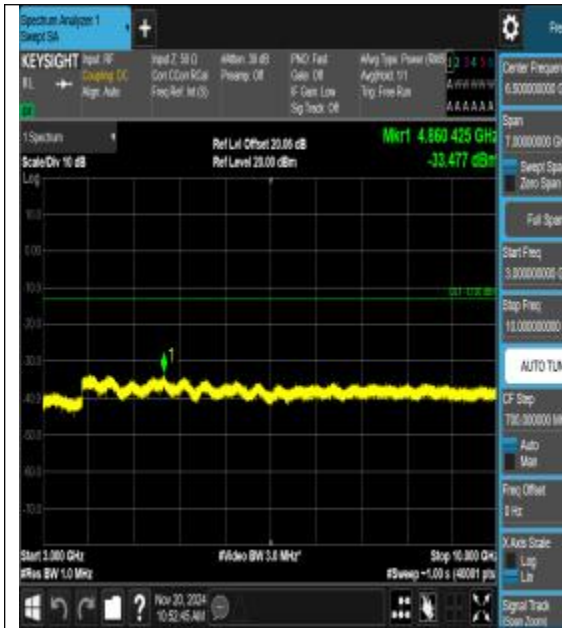

Band26_15MHz_QPSK_26865_1RB#0_30~1000_30~1000

Band26_15MHz_QPSK_26865_1RB#0_3000~10000_3000~10000