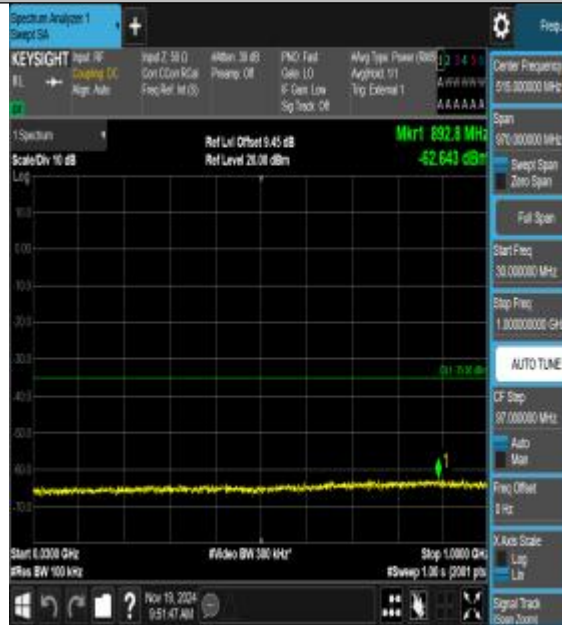

Band41_15MHz_16QAM_41515_1RB#0_0.009~0.15_0.009~0.15

Band41_15MHz_16QAM_41515_1RB#0_30~1000_30~1000