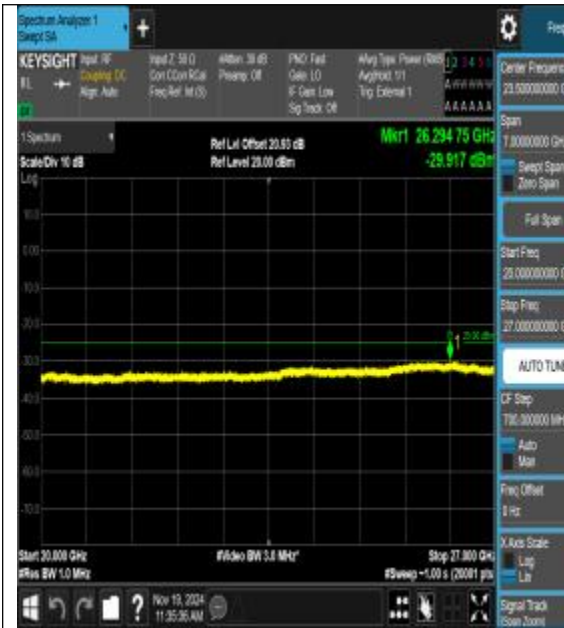

Band41_20MHz_QPSK_40620_1RB#0_30~1000_30~1000

Band41_20MHz_QPSK_40620_1RB#0_20000~27000_20000~27000