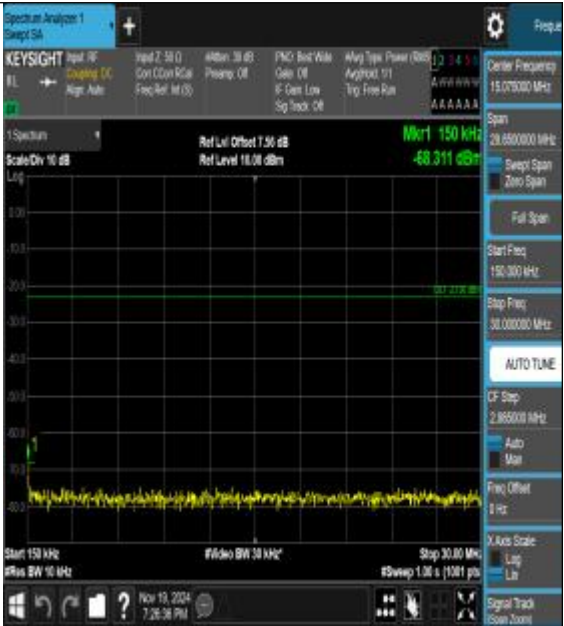

Band26_5MHz_16QAM_26915_1RB#0_3000~10000_00_3000~10000

Band26_5MHz_QPSK_27015_1RB#0_0.15~30_0.
15~30