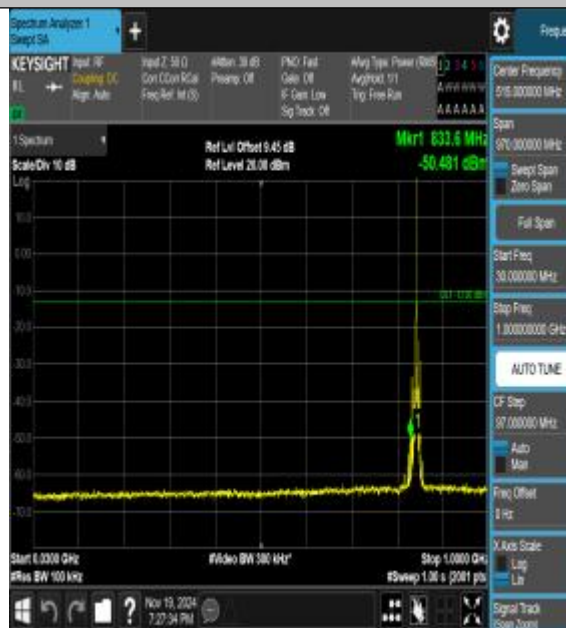

Band26_5MHz_16QAM_27015_1RB#0_0.009~0.15_5_0.009~0.15

Band26_5MHz_16QAM_27015_1RB#0_30~1000_30~1000