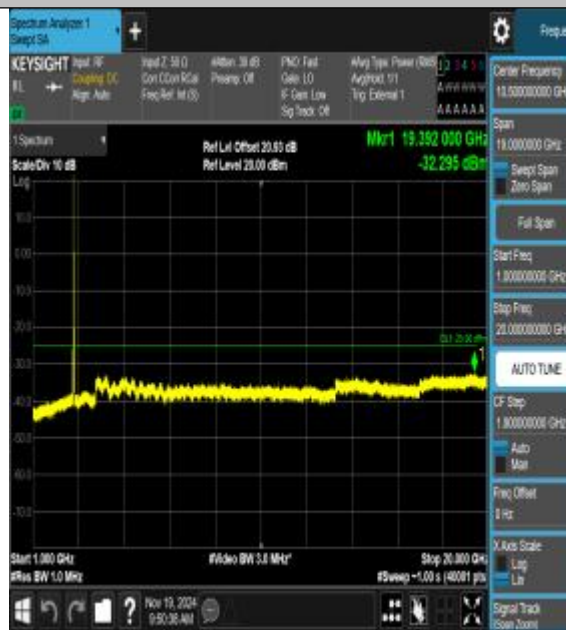

Band41_15MHz_QPSK_41515_1RB#0_0.15~30_0.15~30

Band41_15MHz_QPSK_41515_1RB#0_1000~20000_00_1000~20000