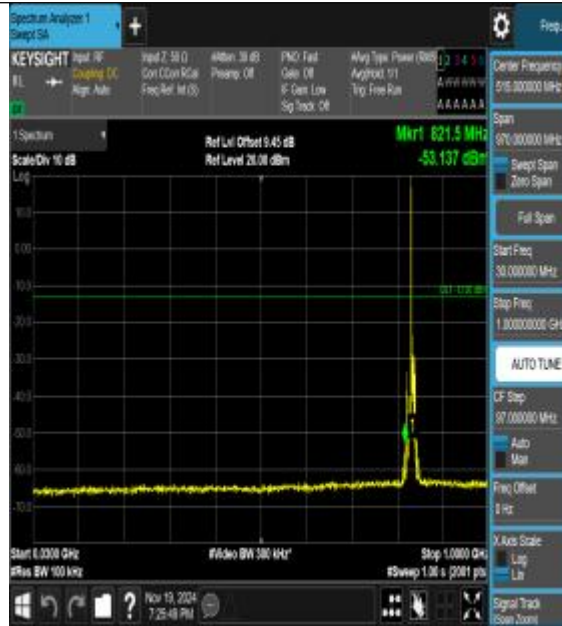

Band26_5MHz_16QAM_26915_1RB#0_0.009~0.15_5_0.009~0.15

Band26_5MHz_16QAM_26915_1RB#0_30~1000_30~1000