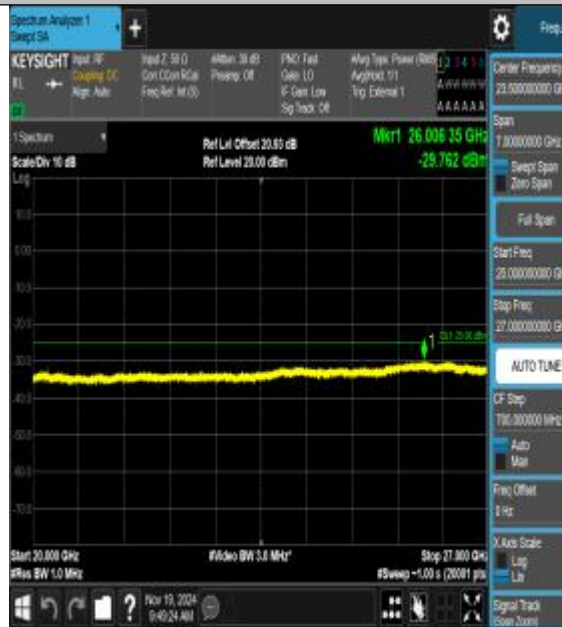

Band41_15MHz_16QAM_40620_1RB#0_30~1000
_30~1000

Band41_15MHz_16QAM_40620_1RB#0_20000~2
7000_20000~27000