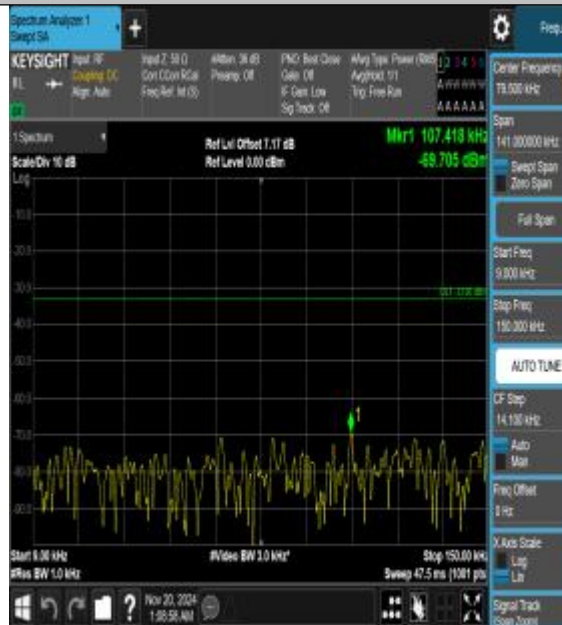

Band26_10MHz_QPSK_26990_1RB#0_1000~3000_0_1000~3000

Band26_10MHz_16QAM_26990_1RB#0_0.009~0.15_0.009~0.15