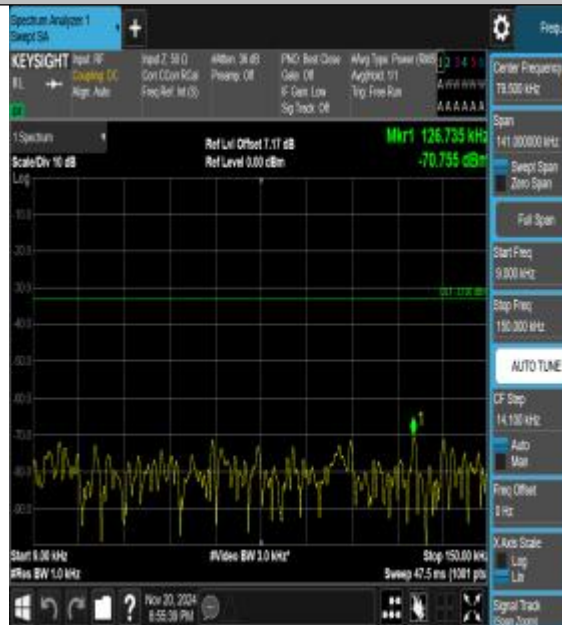

Band41_10MHz_QPSK_41540_1RB#0_1000~2000_00_1000~20000

Band41_10MHz_16QAM_41540_1RB#0_0.009~0.15_0.009~0.15