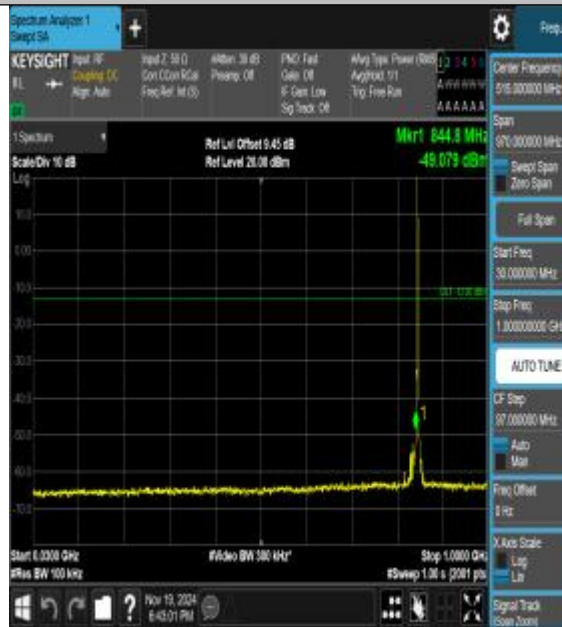

Band26_1.4MHz_16QAM_27033_1RB#0_0.009~0.15_0.009~0.15

Band26_1.4MHz_16QAM_27033_1RB#0_30~1000_30~1000