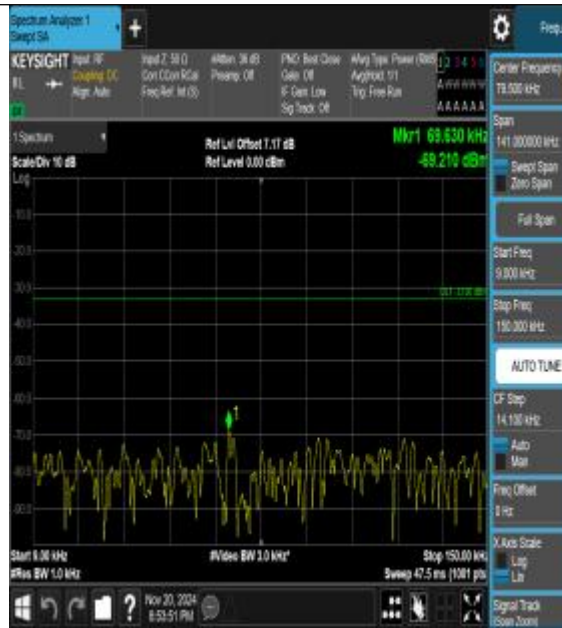

Band41_10MHz_QPSK_40620_1RB#0_1000~20000_00_1000~20000

Band41_10MHz_16QAM_40620_1RB#0_0.009~0.15