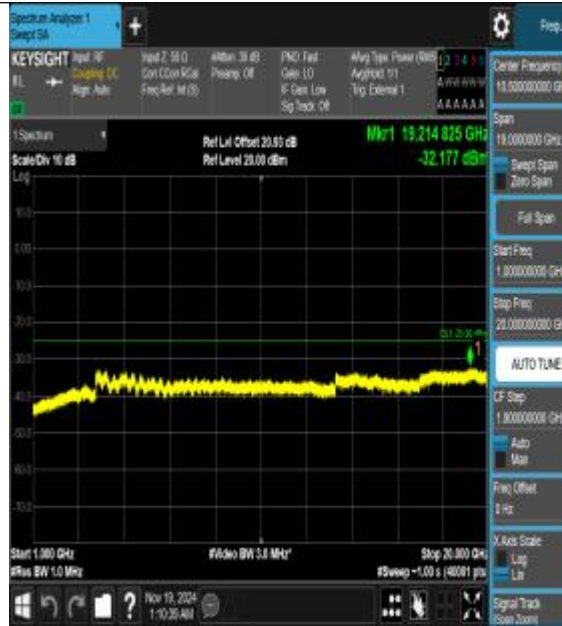

Band41\_10MHz\_QPSK\_40620\_1RB#0\_20000~27000

Band41\_10MHz\_16QAM\_40620\_1RB#0\_0.009~0.15

Band41\_10MHz\_16QAM\_40620\_1RB#0\_0.15~3

Band41\_10MHz\_16QAM\_40620\_1RB#0\_30~1000

Band41\_10MHz\_QPSK\_41540\_1RB#0\_30~1000\_30~1000