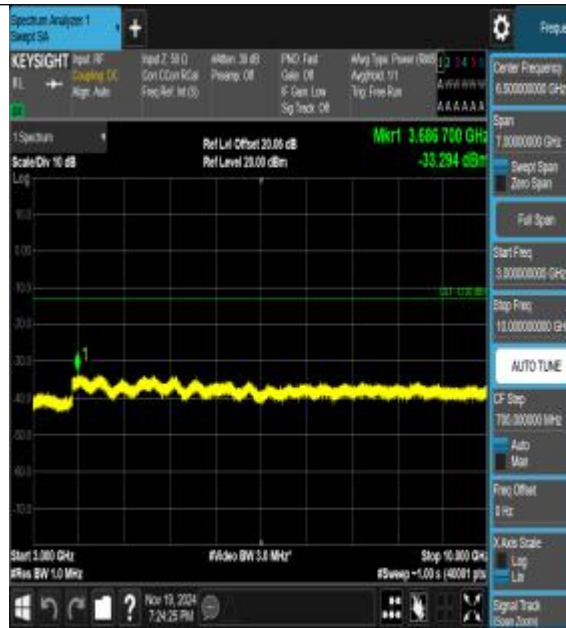

Band26_5MHz_16QAM_26815_1RB#0_30~1000_30~1000

Band26_5MHz_16QAM_26815_1RB#0_3000~10000_00_3000~10000