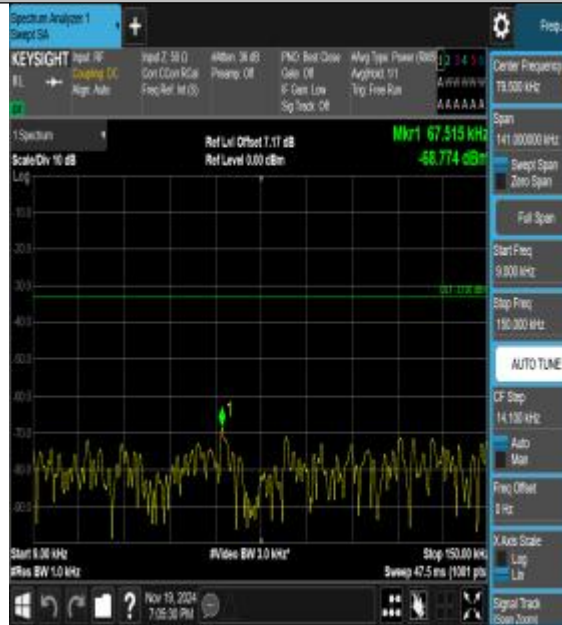

Band26_3MHz_QPSK_27025_1RB#0_1000~3000_1000~3000

Band26_3MHz_16QAM_27025_1RB#0_0.009~0.15_5_0.009~0.15