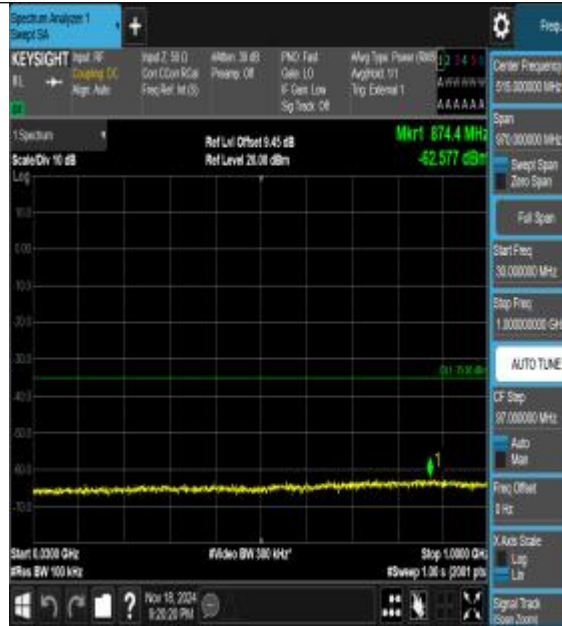

Band41_5MHz_16QAM_40620_1RB#0_0.009~0.15_5_0.009~0.15

Band41_5MHz_16QAM_40620_1RB#0_30~1000_30~1000