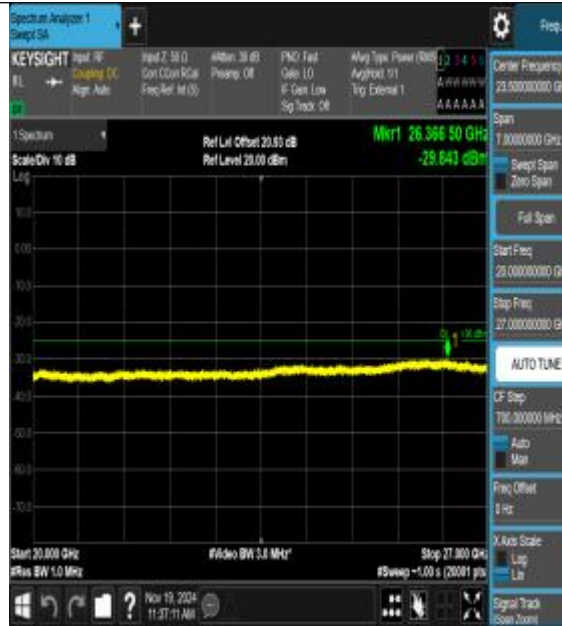

Band41_20MHz_16QAM_40620_1RB#0_30~1000_30~1000

Band41_20MHz_16QAM_40620_1RB#0_20000~27000_7000_20000~27000