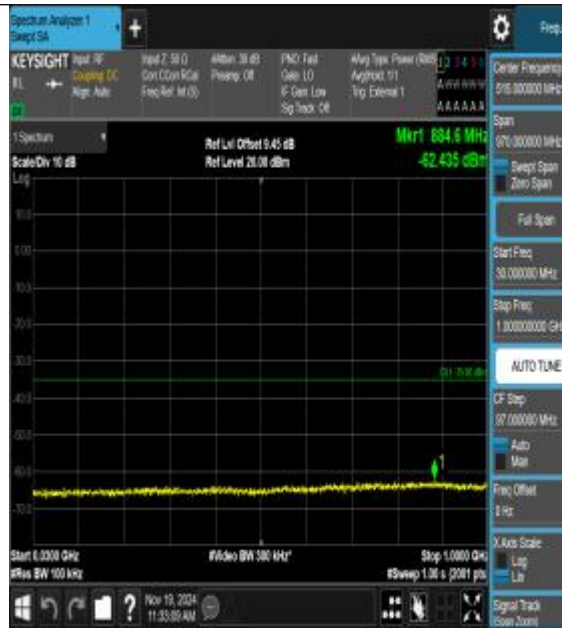

Band41_20MHz_16QAM_39750_1RB#0_0.009~0.15_15_0.009~0.15

Band41_20MHz_16QAM_39750_1RB#0_30~1000
_30~1000