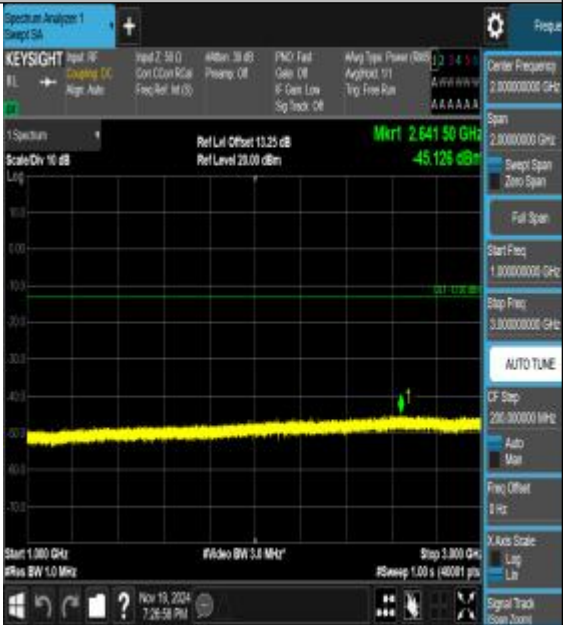

Band26_5MHz_QPSK_27015_1RB#0_0.15~30_0.
15~30

Band26_5MHz_QPSK_27015_1RB#0_1000~3000
_1000~3000