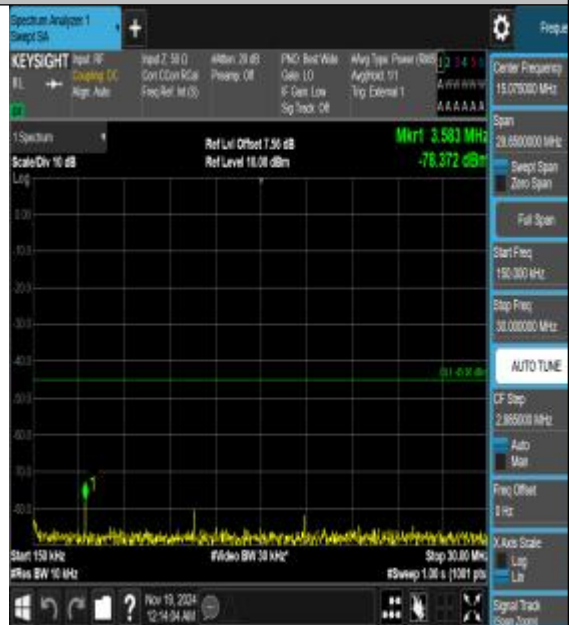

Band41_5MHz_16QAM_41565_1RB#0_20000~27000_000_20000~27000

Band41_10MHz_QPSK_39700_1RB#0_0.15~30_0.15~30