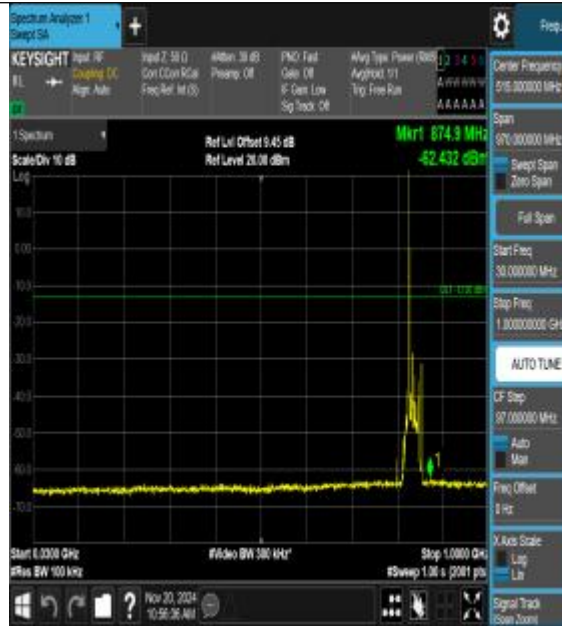

Band26_15MHz_16QAM_26915_1RB#0_0.009~0.15_0.009~0.15

Band26_15MHz_16QAM_26915_1RB#0_30~1000_30~1000