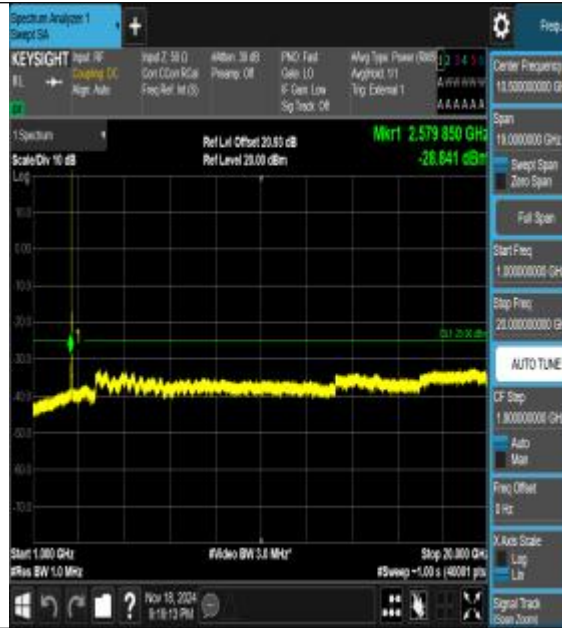

Band41_5MHz_QPSK_40620_1RB#0_0.15~30_0.15~30_15~30

Band41_5MHz_QPSK_40620_1RB#0_1000~2000_0_1000~20000