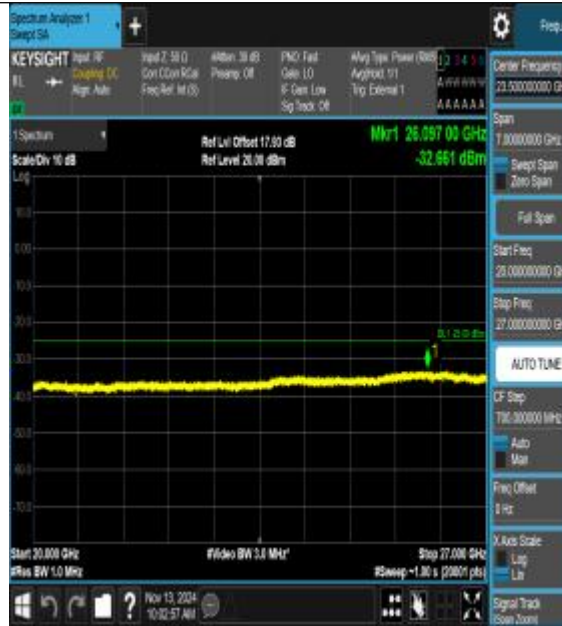

Band38_20MHz_16QAM_38000_1RB#0_30~1000_30~1000

Band38_20MHz_16QAM_38000_1RB#0_2000~27000_7000_2000~27000