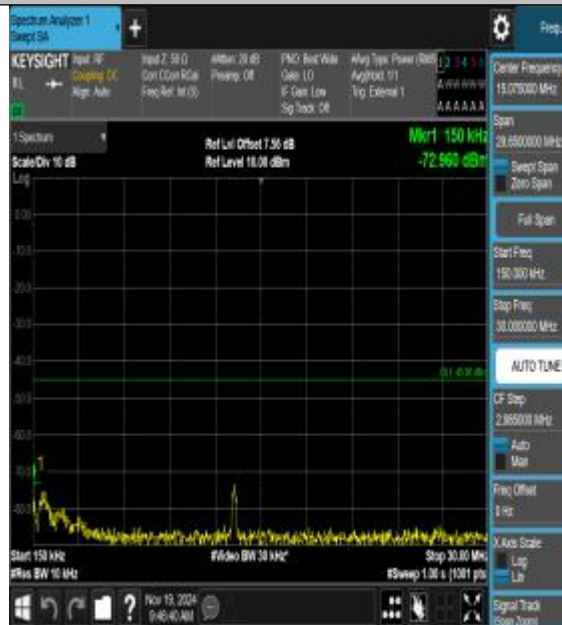

Band41_15MHz_16QAM_39725_1RB#0_20000~27000_7000_20000~27000

Band41_15MHz_QPSK_40620_1RB#0_0.15~30_0.15~30