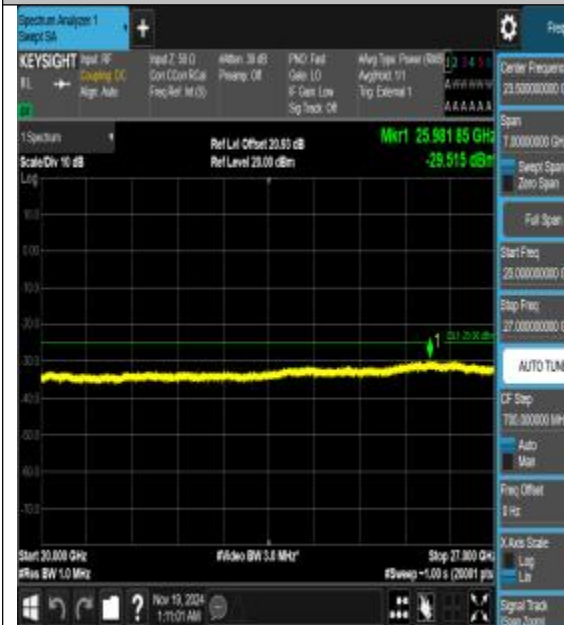

Band41_10MHz_QPSK_41540_1RB#0_30~1000_30~1000

Band41_10MHz_QPSK_41540_1RB#0_20000~27000_7000_20000~27000