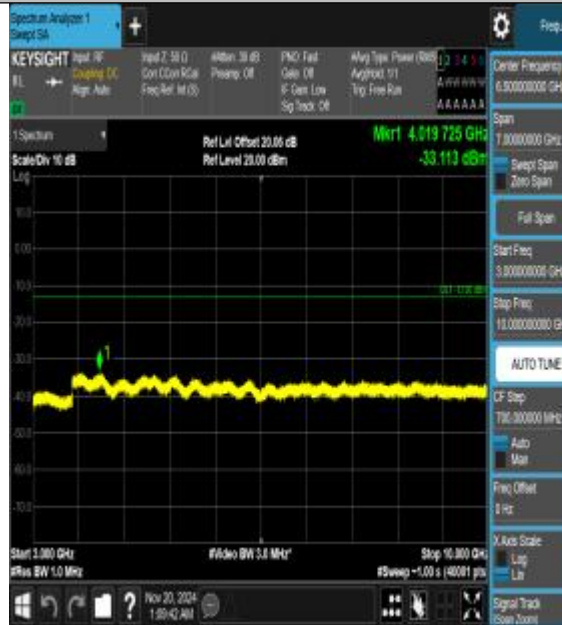

Band26_10MHz_16QAM_26990_1RB#0_30~1000
_30~1000

Band26_10MHz_16QAM_26990_1RB#0_3000~10
000_3000~10000