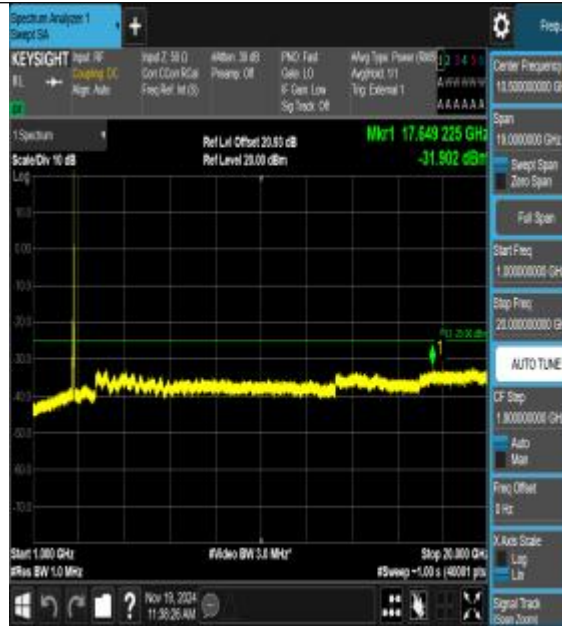

Band41\_20MHz\_QPSK\_41490\_1RB#0\_0.009~0.15\_0.009~0.15

Band41\_20MHz\_QPSK\_41490\_1RB#0\_0.15~30\_0.15~30

Band41\_20MHz\_QPSK\_41490\_1RB#0\_30~1000\_30~1000

Band41\_20MHz\_QPSK\_41490\_1RB#0\_1000~2000\_00\_1000~20000