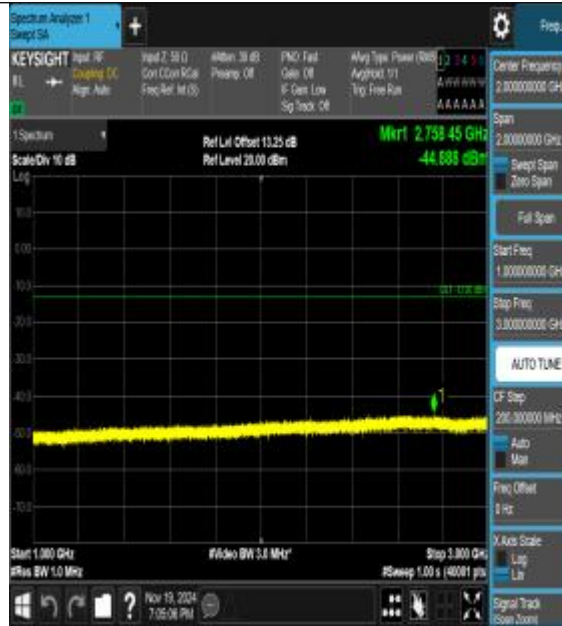

Band26_3MHz_QPSK_27025_1RB#0_0.15~30_0.15~30

Band26_3MHz_QPSK_27025_1RB#0_1000~3000_1000~3000