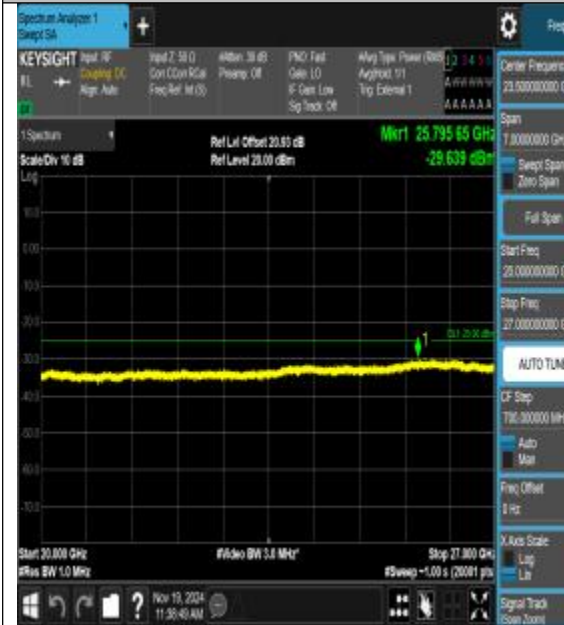

Band41\_20MHz\_QPSK\_41490\_1RB#0\_0.009~0.15\_0.009~0.15

Band41\_20MHz\_QPSK\_41490\_1RB#0\_0.15~30\_0.15~30

Band41\_20MHz\_QPSK\_41490\_1RB#0\_30~1000\_30~1000

Band41\_20MHz\_QPSK\_41490\_1RB#0\_1000~2000\_00\_1000~20000