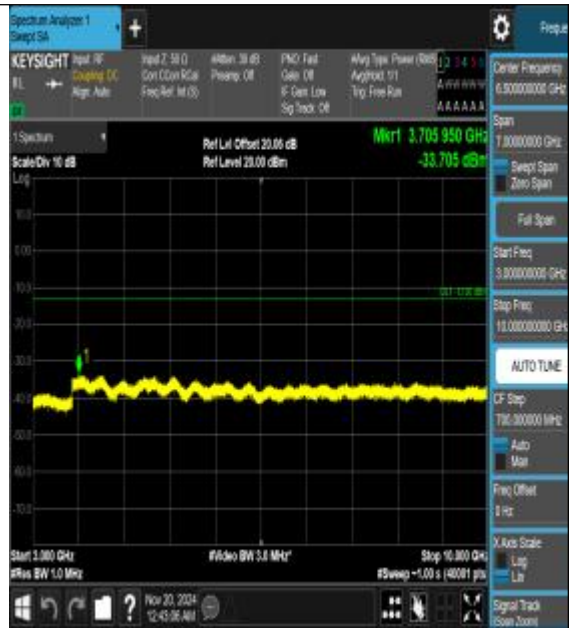

Band26_10MHz_16QAM_26915_1RB#0_30~1000_30~1000

Band26_10MHz_16QAM_26915_1RB#0_3000~10000_000_3000~10000