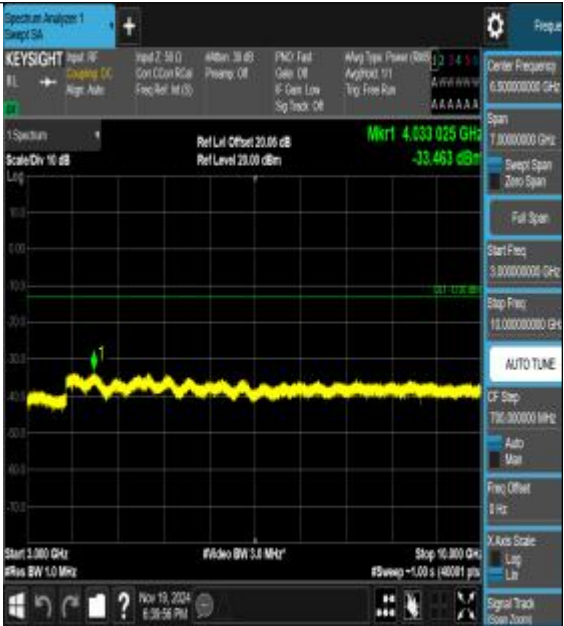

Band26_1.4MHz_16QAM_26797_1RB#0_30~1000_30~1000

Band26_1.4MHz_16QAM_26797_1RB#0_3000~10000_0000_3000~10000