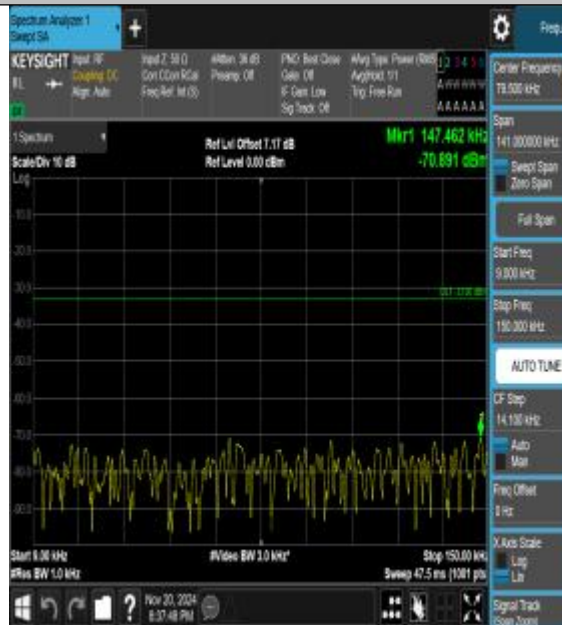

Band41_10MHz_QPSK_39700_1RB#0_1000~2000_00_1000~20000

Band41_10MHz_16QAM_39700_1RB#0_0.009~0.15_0.009~0.15