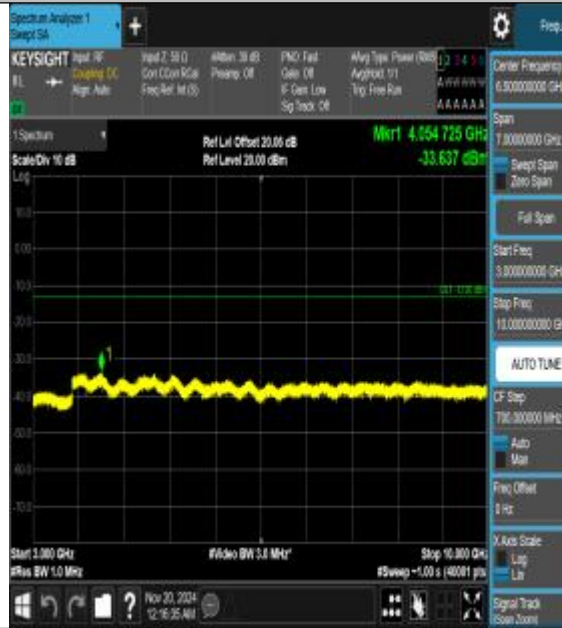

Band26_10MHz_16QAM_26840_1RB#0_30~1000
_30~1000

Band26_10MHz_16QAM_26840_1RB#0_3000~10
000_3000~10000