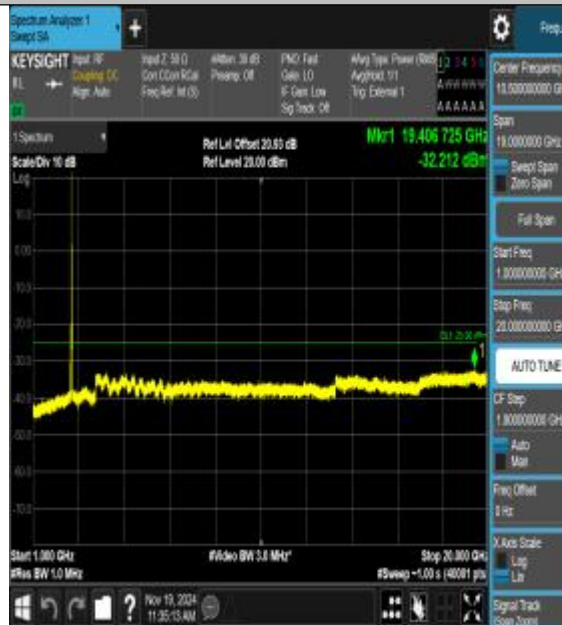

Band41_20MHz_QPSK_40620_1RB#0_0.15~30_0.15~30

Band41_20MHz_QPSK_40620_1RB#0_1000~20000_00_1000~20000