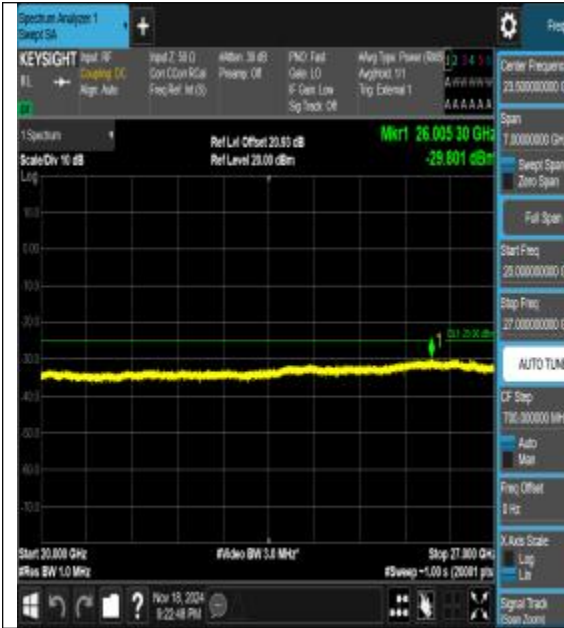

Band41\_5MHz\_QPSK\_41565\_1RB#0\_0.009~0.1  
 5\_0.009~0.15

Band41\_5MHz\_QPSK\_41565\_1RB#0\_0.15~30\_0.  
 15~30

Band41\_5MHz\_QPSK\_41565\_1RB#0\_30~1000\_  
 30~1000

Band41\_5MHz\_QPSK\_41565\_1RB#0\_1000~2000  
 0\_1000~20000