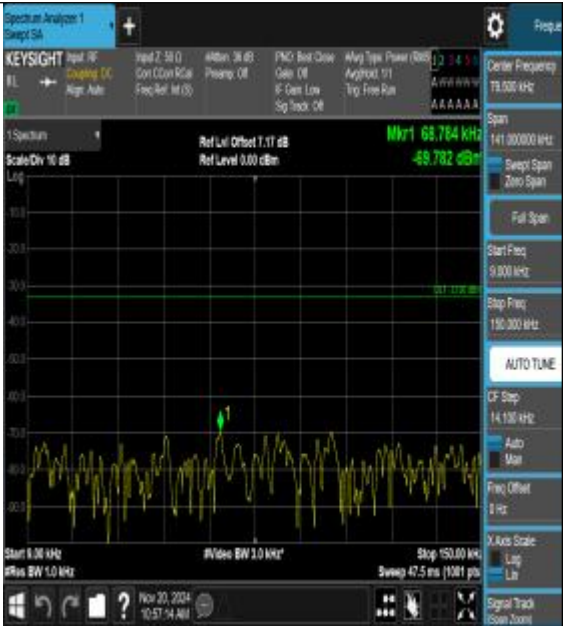

Band41_5MHz_QPSK_39675_1RB#0_1000~20000_0
0_1000~20000

Band41_5MHz_16QAM_39675_1RB#0_0.009~0.15_5_0.009~0.15