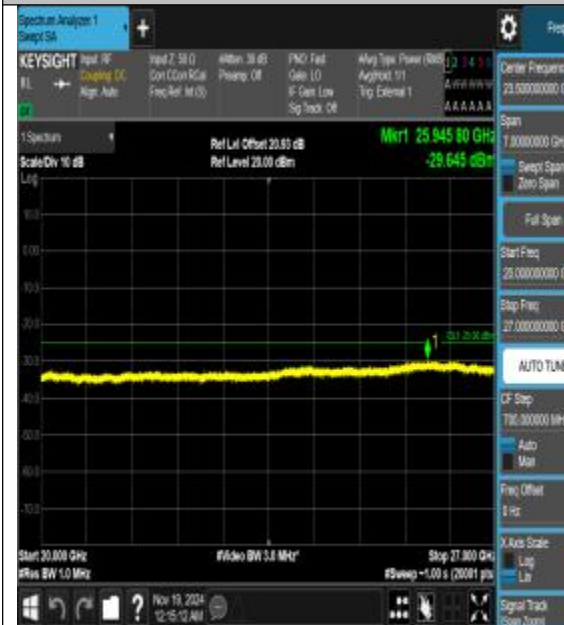

Band41_10MHz_QPSK_39700_1RB#0_30~1000_30~1000

Band41_10MHz_QPSK_39700_1RB#0_20000~27000_7000_20000~27000