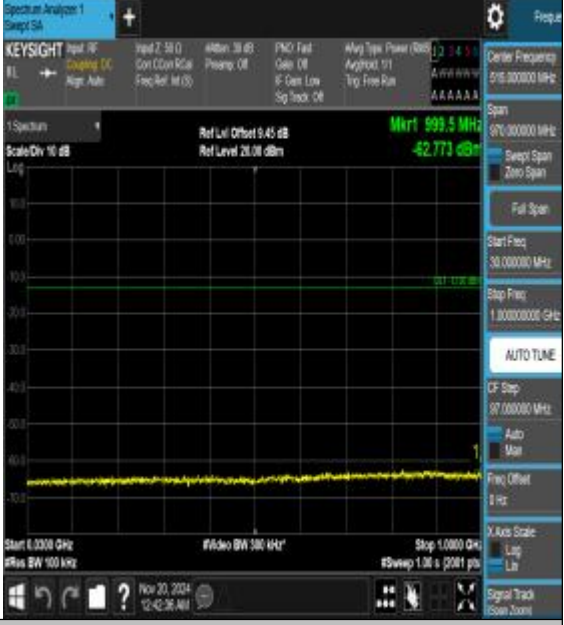

Band26_10MHz_16QAM_26915_1RB#0_0.009~0.15_15_0.009~0.15

Band26_10MHz_16QAM_26915_1RB#0_30~1000_30~1000