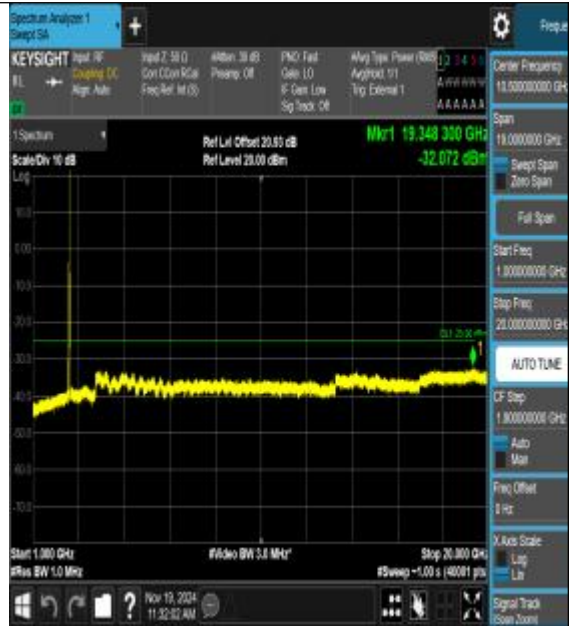

Band41_20MHz_QPSK_39750_1RB#0_0.15~30_0.15~30

Band41_20MHz_QPSK_39750_1RB#0_1000~2000_00_1000~20000