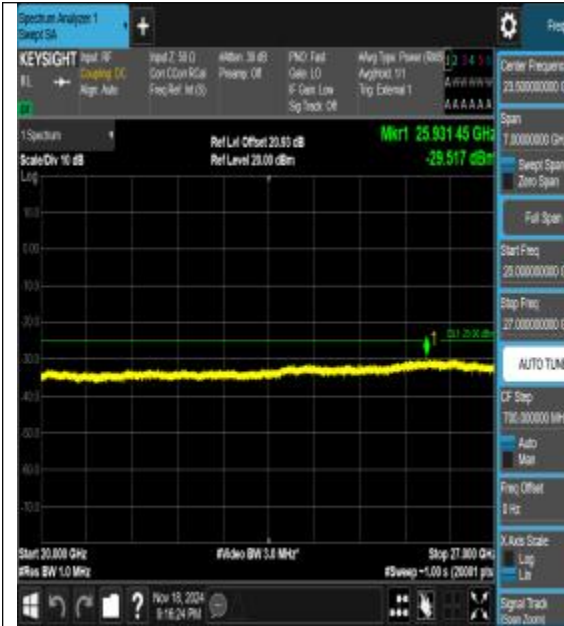

Band41\_5MHz\_QPSK\_39675\_1RB#0\_0.009~0.1  
5\_0.009~0.15

Band41\_5MHz\_QPSK\_39675\_1RB#0\_0.15~30\_0.  
15~30

Band41\_5MHz\_QPSK\_39675\_1RB#0\_30~1000\_0  
30~1000

Band41\_5MHz\_QPSK\_39675\_1RB#0\_1000~20000\_0  
0\_1000~20000