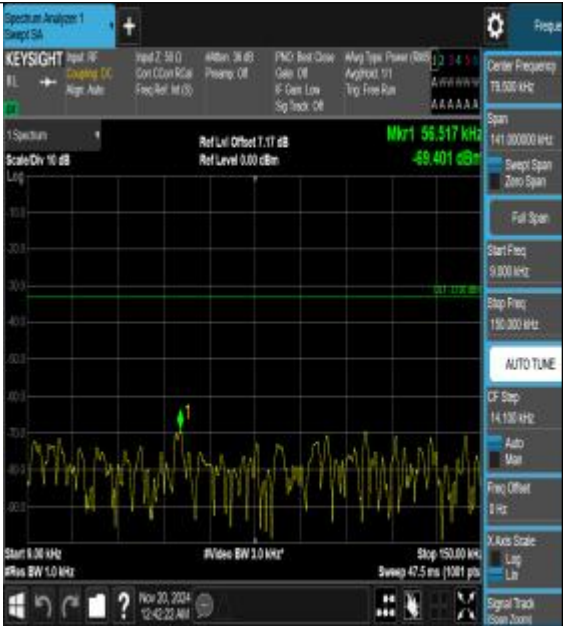

Band26_10MHz_QPSK_26915_1RB#0_1000~3000_0_1000~3000

Band26_10MHz_16QAM_26915_1RB#0_0.009~0.15_15_0.009~0.15