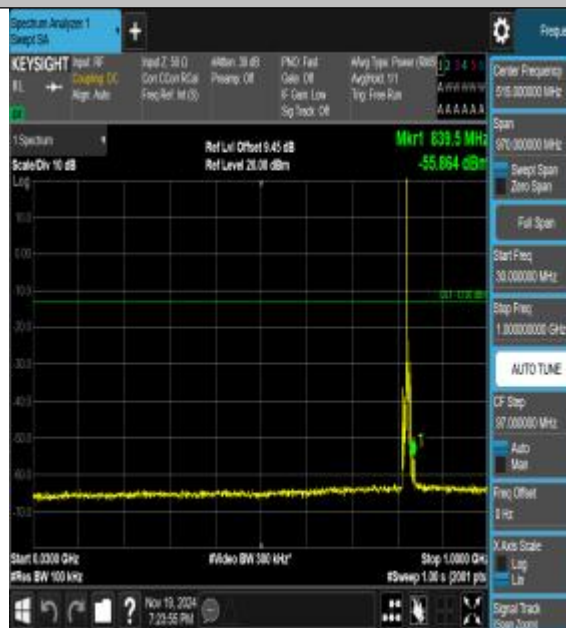

Band26_5MHz_16QAM_26815_1RB#0_0.009~0.15_0.009~0.15

Band26_5MHz_16QAM_26815_1RB#0_30~1000_30~1000