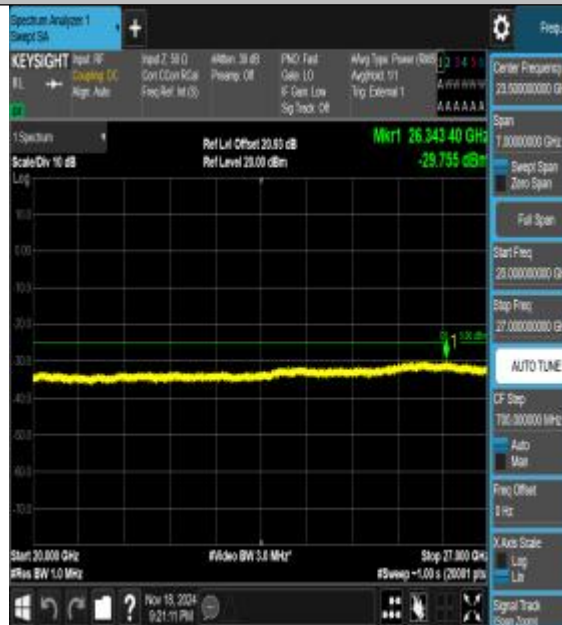

Band41_5MHz_16QAM_40620_1RB#0_30~1000_30~1000

Band41_5MHz_16QAM_40620_1RB#0_20000~27000_20000~27000