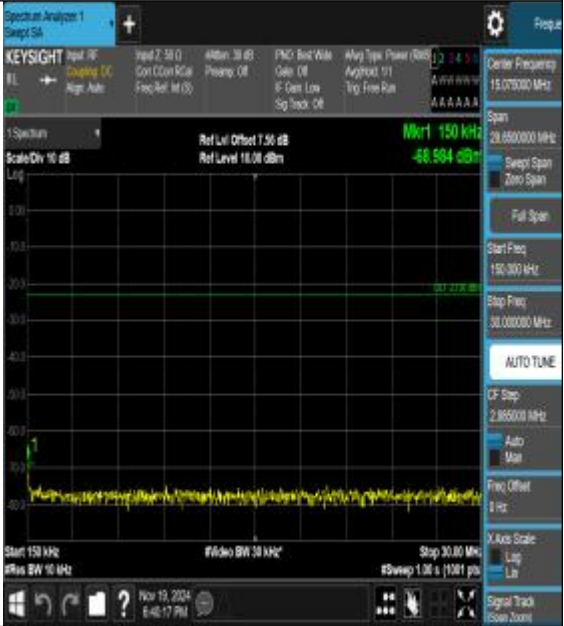

Band26_1.4MHz_16QAM_26797_1RB#0_3000~10000_0000_3000~10000

Band26_1.4MHz_QPSK_26915_1RB#0_0.15~30_0.15~30