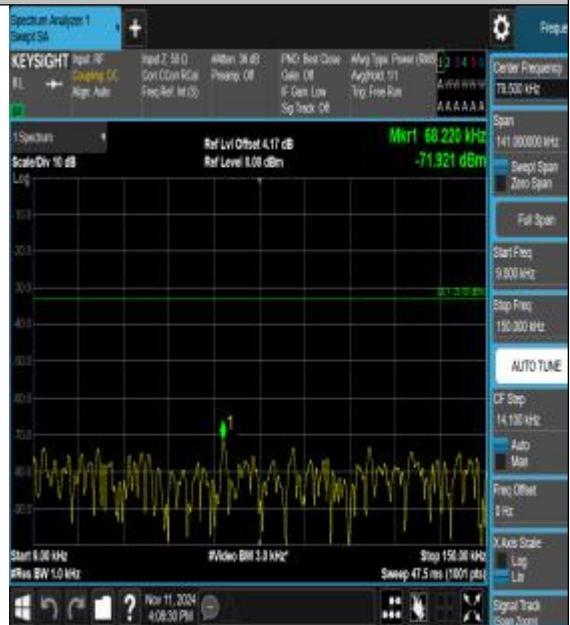

Band41_20MHz_QPSK_39750_1RB#0_1000~2000_00_1000~20000

Band41_20MHz_16QAM_39750_1RB#0_0.009~0.15_15_0.009~0.15