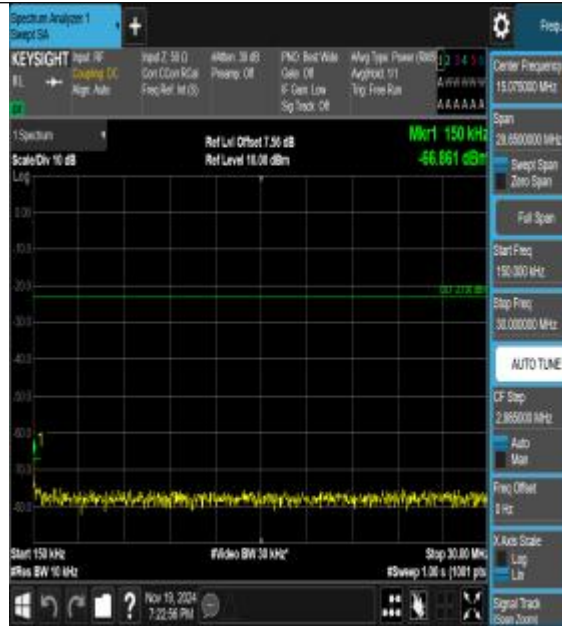

Band26_3MHz_16QAM_27025_1RB#0_3000~10000_3000~10000

Band26_5MHz_QPSK_26815_1RB#0_0.15~30_0.
15~30