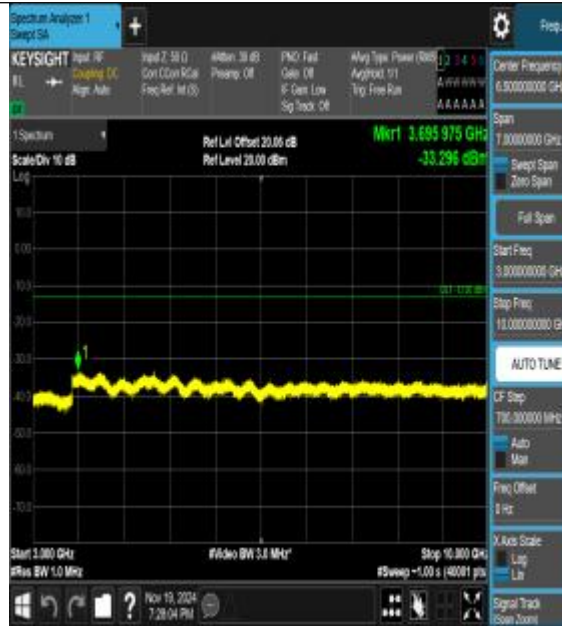

Band26\_5MHz\_16QAM\_27015\_1RB#0\_0.15~30\_0.15~30

Band26\_5MHz\_16QAM\_27015\_1RB#0\_30~1000\_30~1000

Band26\_5MHz\_16QAM\_27015\_1RB#0\_1000~3000\_00\_1000~3000

Band26\_5MHz\_16QAM\_27015\_1RB#0\_3000~10000\_00\_3000~10000