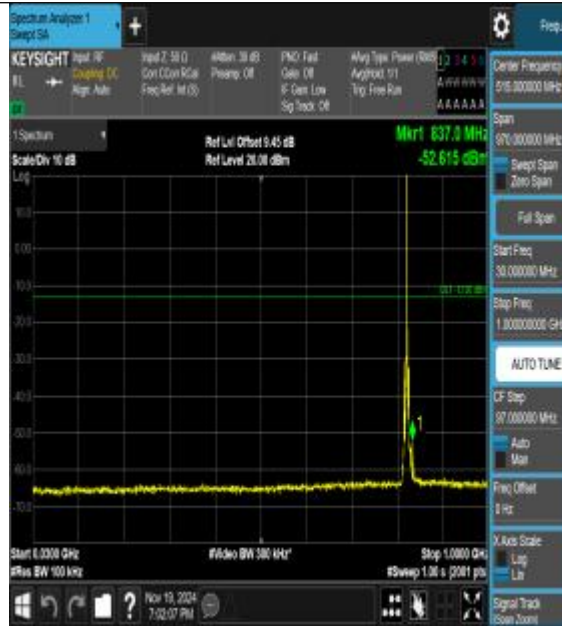

Band26_3MHz_16QAM_26805_1RB#0_0.009~0.15_5_0.009~0.15

Band26_3MHz_16QAM_26805_1RB#0_30~1000_30~1000