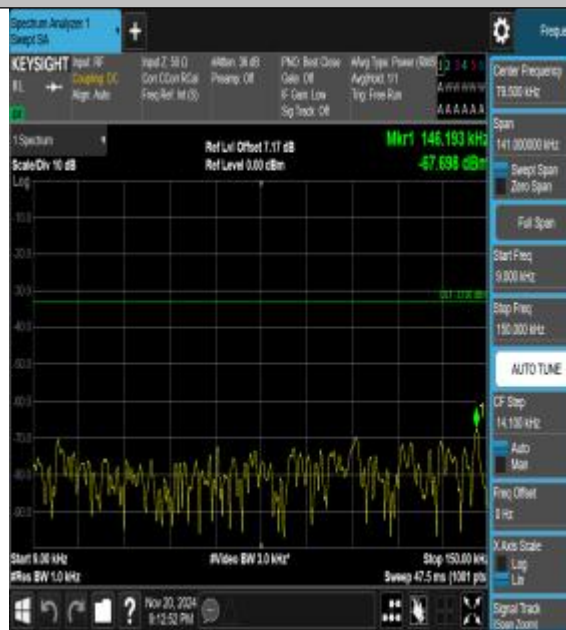

Band41_15MHz_QPSK_40620_1RB#0_1000~2000_00_1000~20000

Band41_15MHz_16QAM_40620_1RB#0_0.009~0.15_0.009~0.15