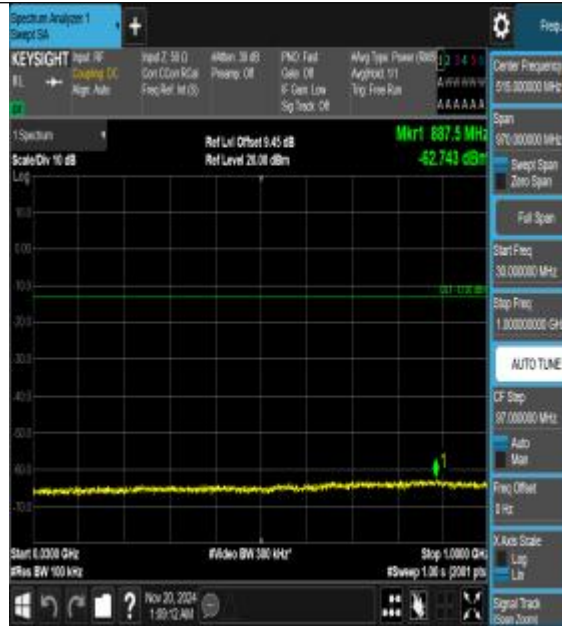

Band26_10MHz_16QAM_26990_1RB#0_0.009~0.15_0.009~0.15

Band26_10MHz_16QAM_26990_1RB#0_30~1000
_30~1000