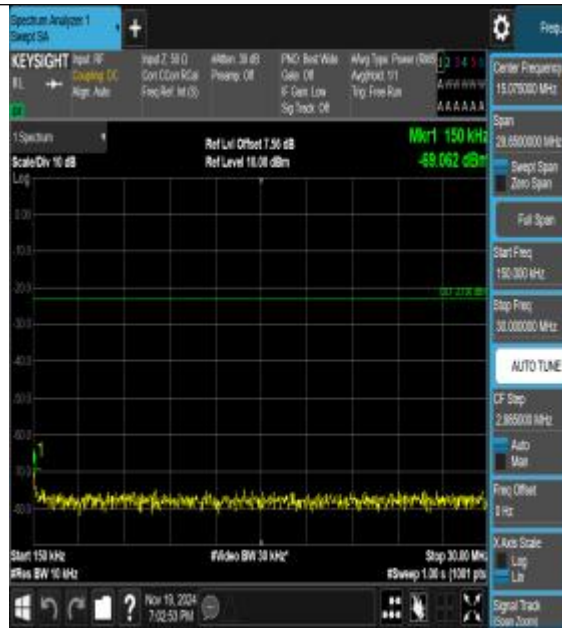

Band26_3MHz_16QAM_26805_1RB#0_3000~10000_3000~10000

Band26_3MHz_QPSK_26915_1RB#0_0.15~30_0.
15~30