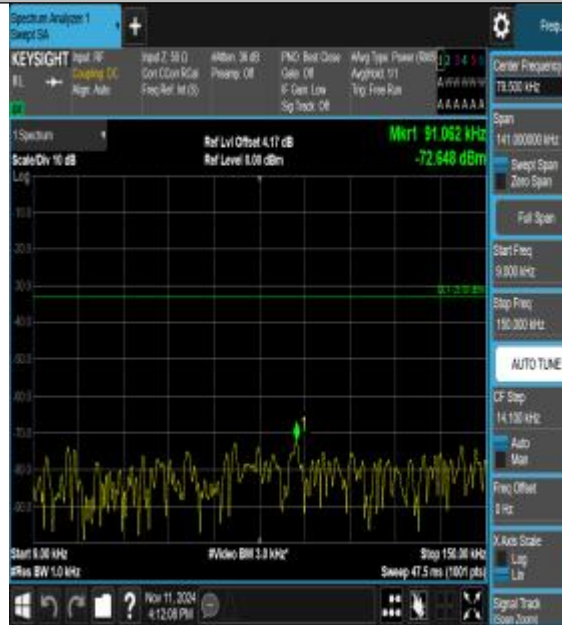

Band41_20MHz_QPSK_41490_1RB#0_1000~2000_00_1000~20000

Band41_20MHz_16QAM_41490_1RB#0_0.009~0.15_15_0.009~0.15