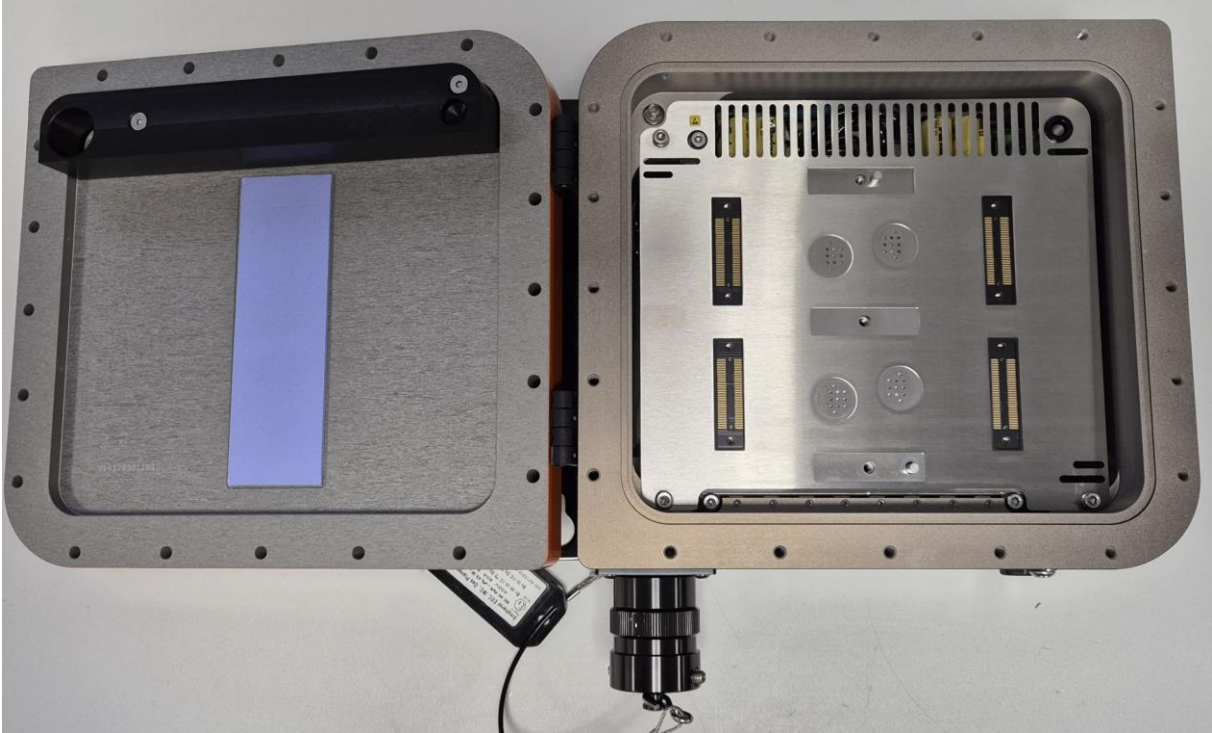

## Internal photos

Interior (nearly identical for DynamiQ-S/OEM-S and DynamiQ-X/OEM-X)

DynamiQ-X/OEM-X with open lid

DynamiQ-X/OEM-X with open lid without cartridge

Cartridge

Analytical unit (up to 4 in cartridge)