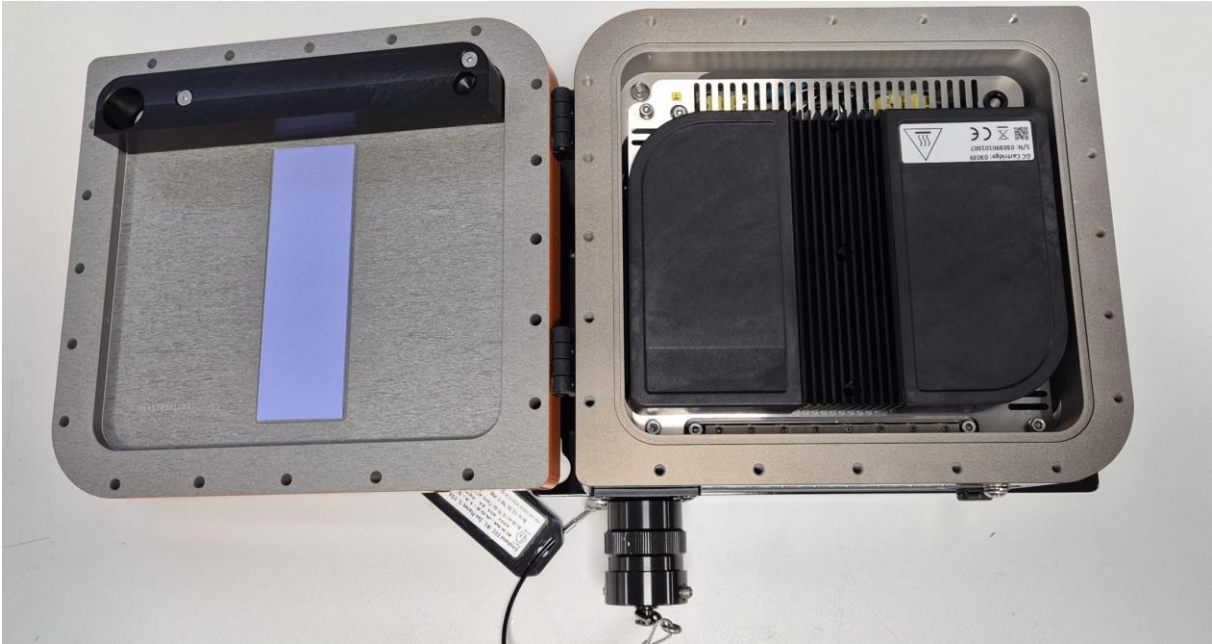

## Internal photos

Interior (nearly identical for DynamiQ-S/OEM-S and DynamiQ-X/OEM-X)

DynamiQ-X/OEM-X with open lid

DynamiQ-X/OEM-X with open lid without cartridge

Cartridge

Analytical unit (up to 4 in cartridge)