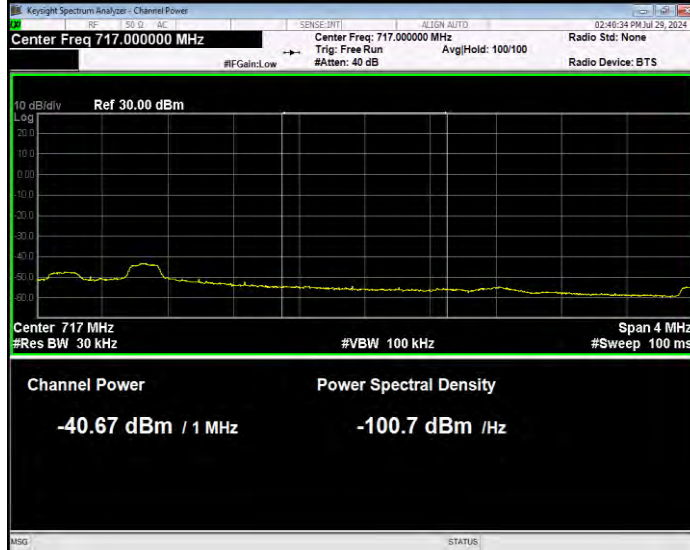

Band17 16QAM BW=5MHz Channel=23825 RB Size=1 Position=#0 Extended