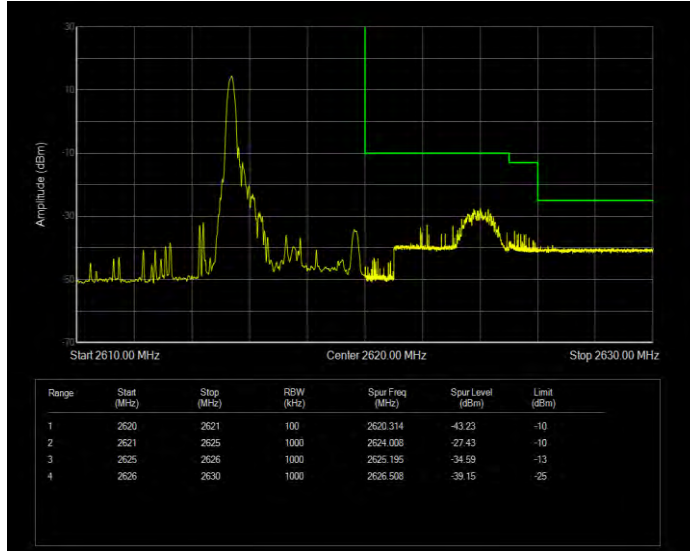

Band38 16QAM BW=5MHz Channel=38225 RB Size=1 Position=#0 Normal