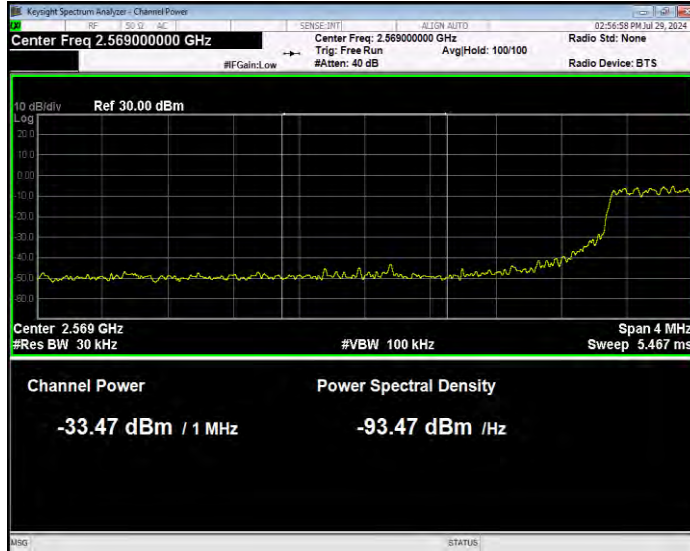

Band38 16QAM BW=10MHz Channel=37800 RB Size=50 Position=#0 Extended