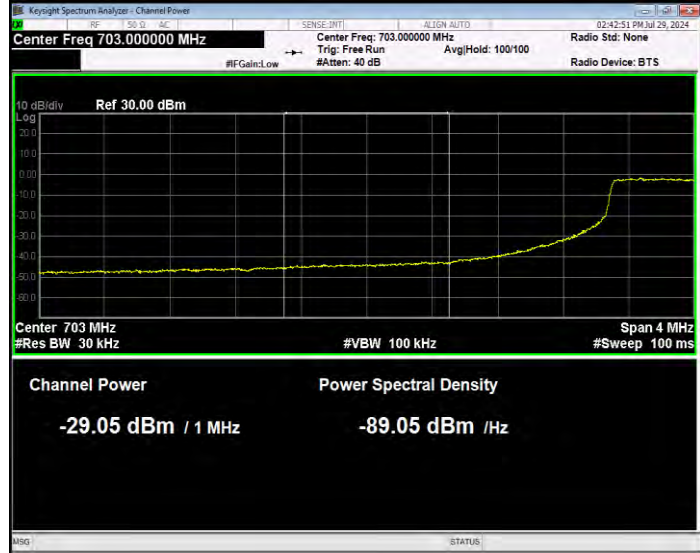

Band17 QPSK BW=10MHz Channel=23780 RB Size=1 Position=#0 Normal

Band17 QPSK BW=10MHz Channel=23780 RB Size=1 Position=#Max Extended

Band17 QPSK BW=10MHz Channel=23780 RB Size=1 Position=#Max Normal

Band17 QPSK BW=10MHz Channel=23780 RB Size=50 Position=#0 Extended