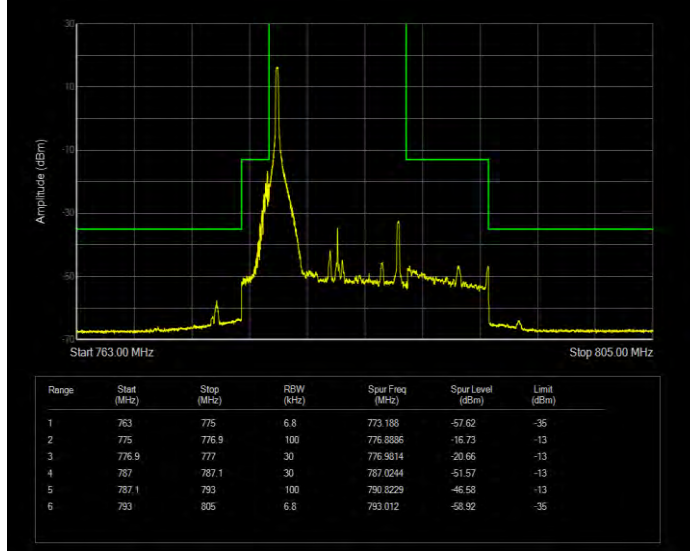

Band13 QPSK BW=10MHz Channel=23230 RB Size=1 Position=#0 Normal