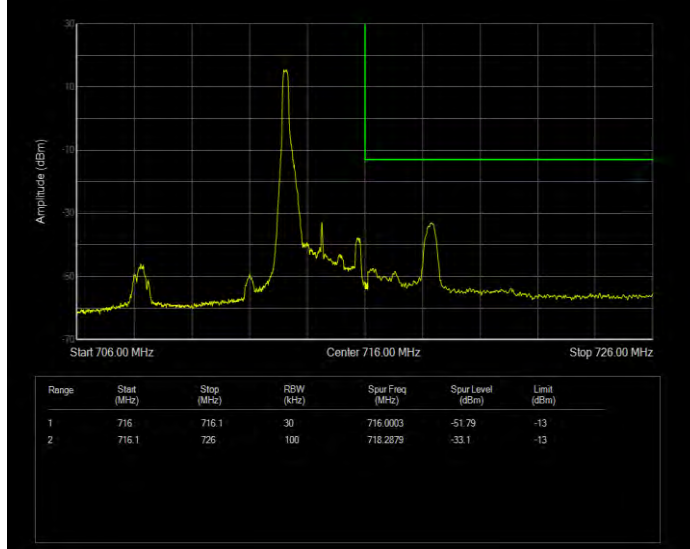

Band12 QPSK BW=3MHz Channel=23165 RB Size=1 Position=#0 Normal