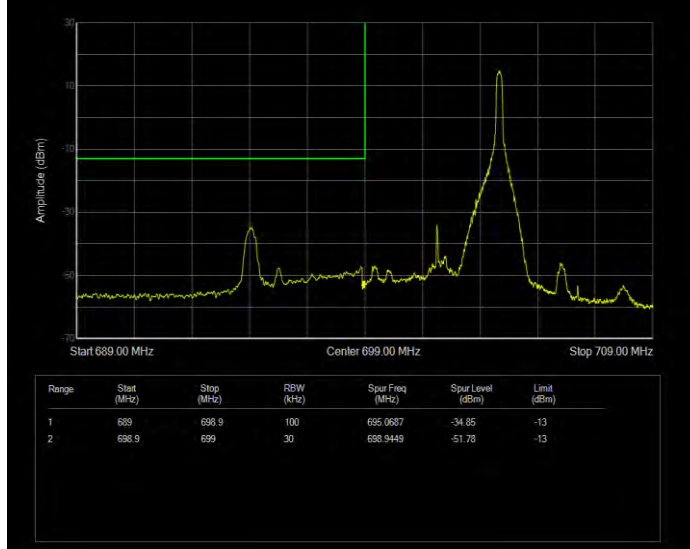

Band12 16QAM BW=5MHz Channel=23035 RB Size=1 Position=#Max Normal