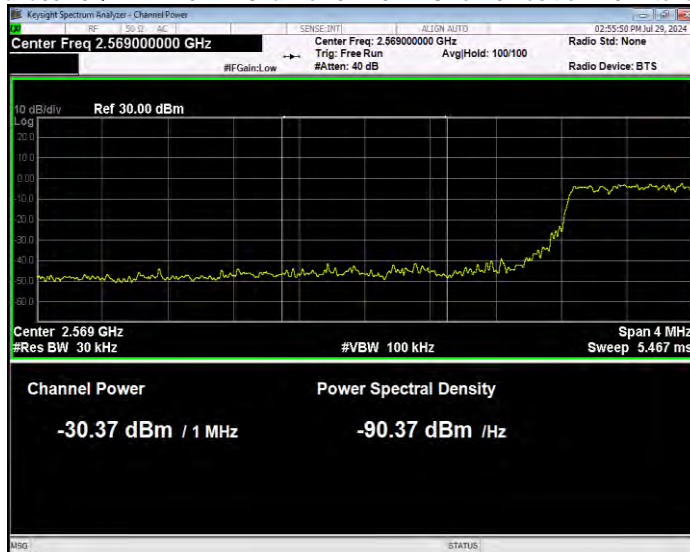

Band38 16QAM BW=5MHz Channel=37775 RB Size=25 Position=#0 Extended