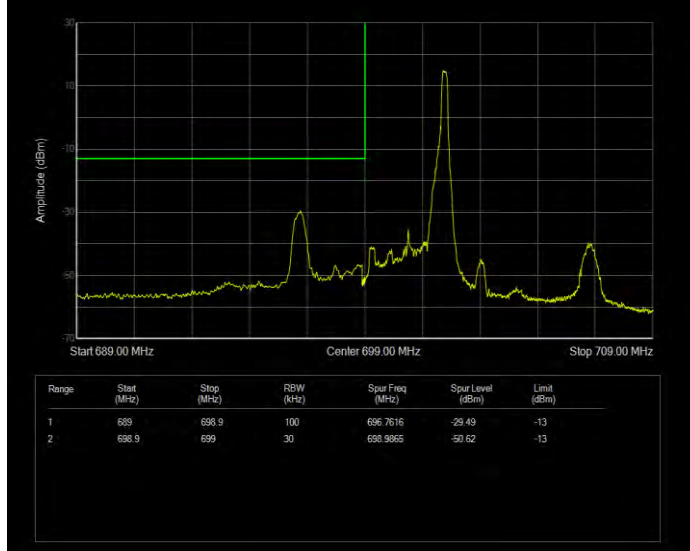

Band12 16QAM BW=3MHz Channel=23025 RB Size=1 Position=#Max Normal