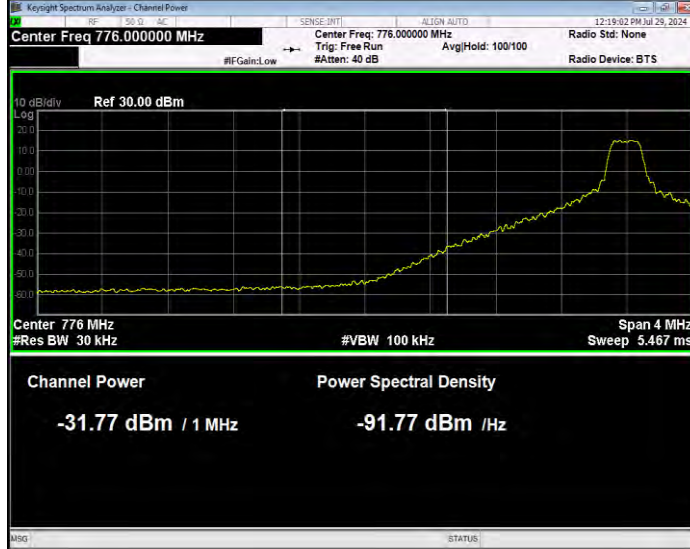

Band12 QPSK BW=5MHz Channel=23155 RB Size=1 Position=#Max Normal

Band12 QPSK BW=5MHz Channel=23155 RB Size=25 Position=#0 Extended

Band12 QPSK BW=5MHz Channel=23155 RB Size=25 Position=#0 Normal

Band13 16QAM BW=10MHz Channel=23230 RB Size=1 Position=#0 Extended