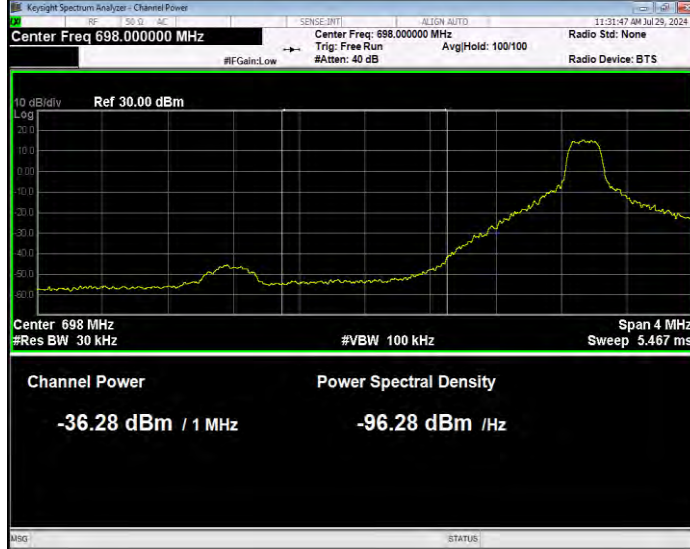

Band12 16QAM BW=3MHz Channel=23165 RB Size=1 Position=#Max Normal

Band12 16QAM BW=3MHz Channel=23165 RB Size=15 Position=#0 Extended

Band12 16QAM BW=3MHz Channel=23165 RB Size=15 Position=#0 Normal

Band12 16QAM BW=5MHz Channel=23035 RB Size=1 Position=#0 Extended