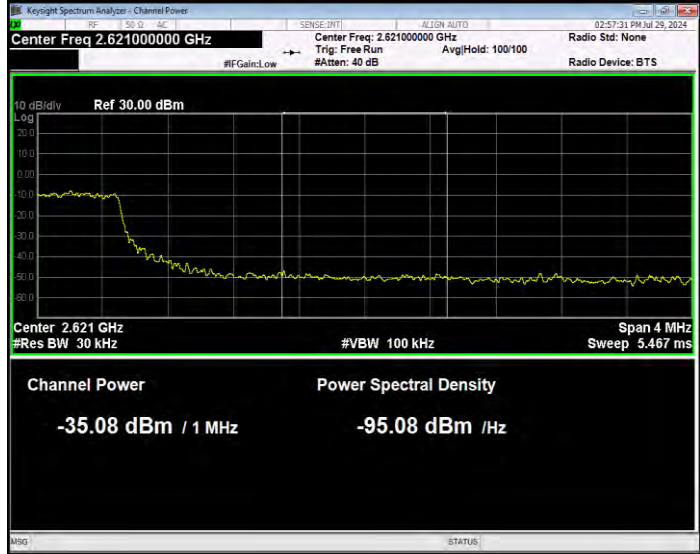

Band38 16QAM BW=10MHz Channel=38200 RB Size=50 Position=#0 Extended