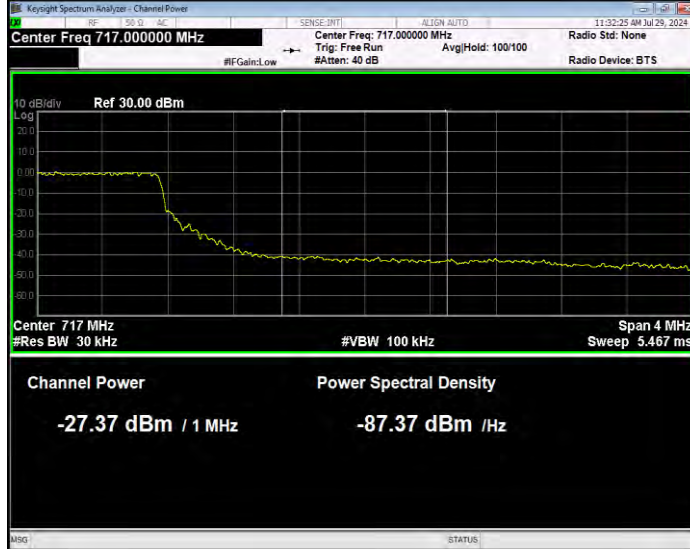

Band12 QPSK BW=5MHz Channel=23155 RB Size=25 Position=#0 Extended