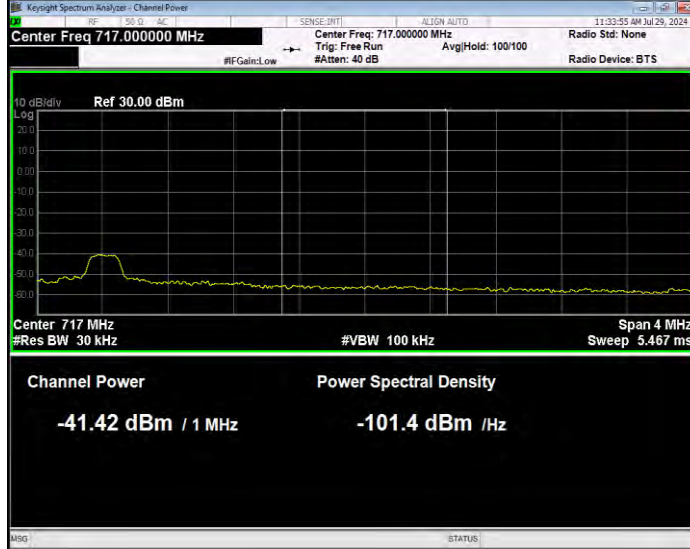

Band12 QPSK BW=10MHz Channel=23130 RB Size=1 Position=#0 Extended