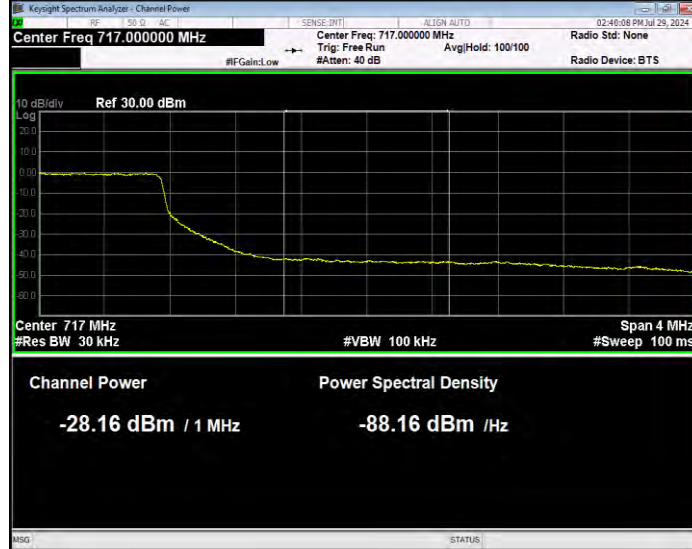

Band17 QPSK BW=5MHz Channel=23825 RB Size=25 Position=#0 Extended