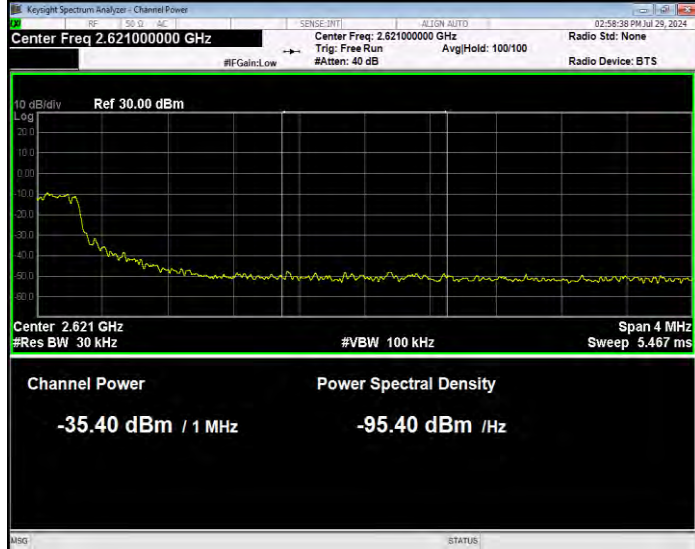

Band38 16QAM BW=15MHz Channel=38175 RB Size=75 Position=#0 Extended