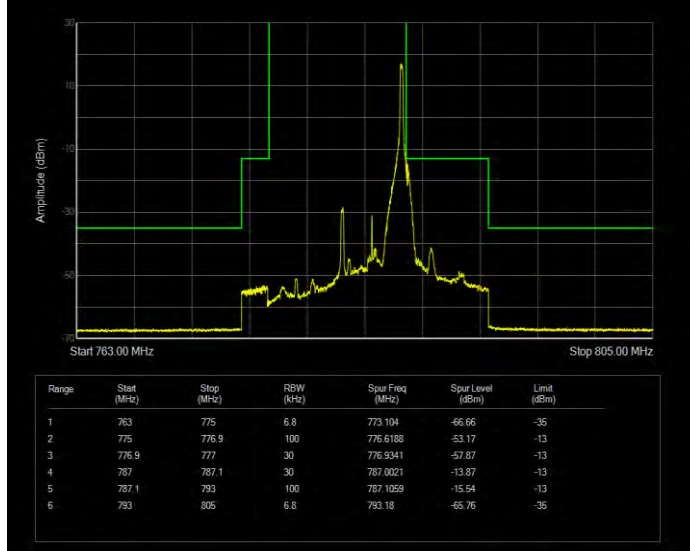

Band13 QPSK BW=5MHz Channel=23255 RB Size=1 Position=#0 Extended

Band13 QPSK BW=5MHz Channel=23255 RB Size=1 Position=#0 Normal

Band13 QPSK BW=5MHz Channel=23255 RB Size=1 Position=#Max Extended

Band13 QPSK BW=5MHz Channel=23255 RB Size=1 Position=#Max Normal