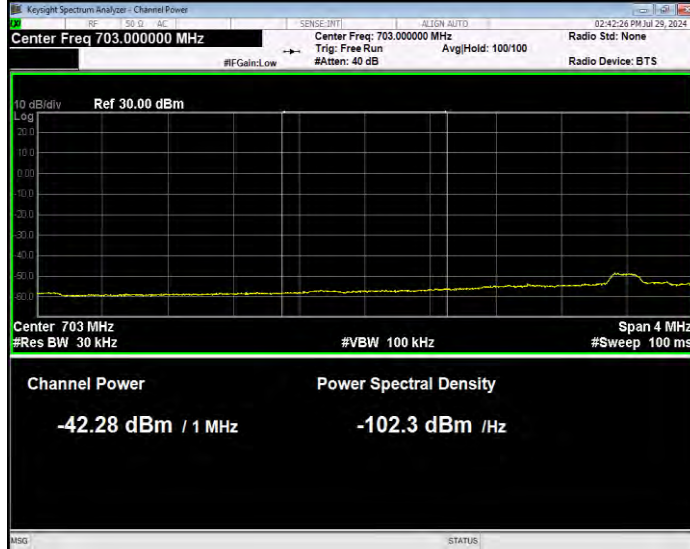

Band17 QPSK BW=10MHz Channel=23780 RB Size=1 Position=#Max Extended