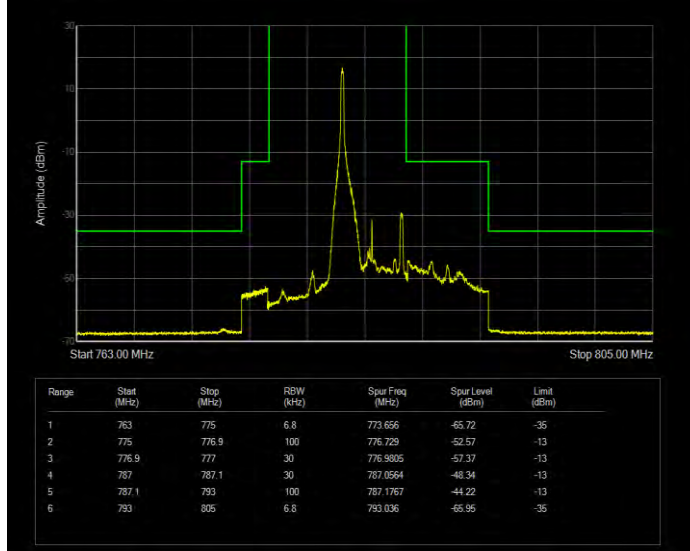

Band13 16QAM BW=5MHz Channel=23205 RB Size=25 Position=#0 Extended

Band13 16QAM BW=5MHz Channel=23205 RB Size=25 Position=#0 Normal

Band13 16QAM BW=5MHz Channel=23255 RB Size=1 Position=#0 Extended

Band13 16QAM BW=5MHz Channel=23255 RB Size=1 Position=#0 Normal