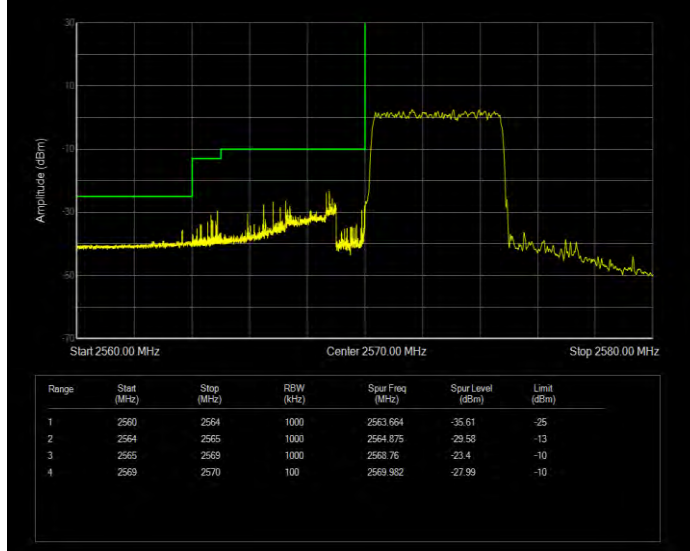

Band38 16QAM BW=5MHz Channel=37775 RB Size=25 Position=#0 Normal