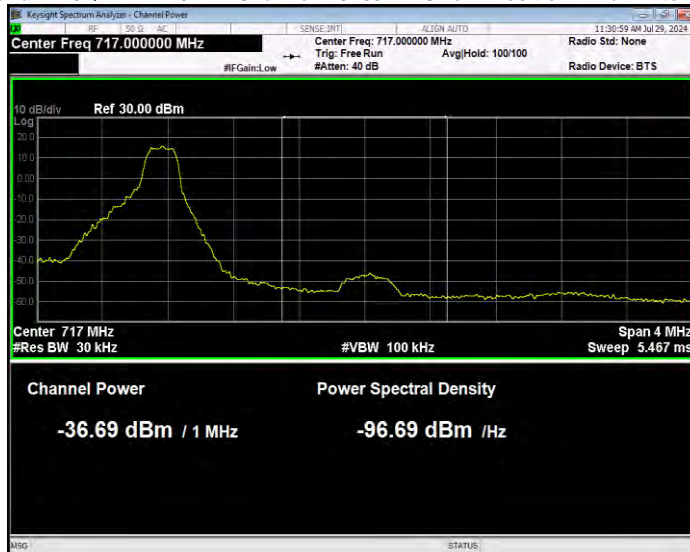

Band12 16QAM BW=3MHz Channel=23025 RB Size=15 Position=#0 Normal

Band12 16QAM BW=3MHz Channel=23165 RB Size=1 Position=#0 Extended

Band12 16QAM BW=3MHz Channel=23165 RB Size=1 Position=#0 Normal

Band12 16QAM BW=3MHz Channel=23165 RB Size=1 Position=#Max Extended