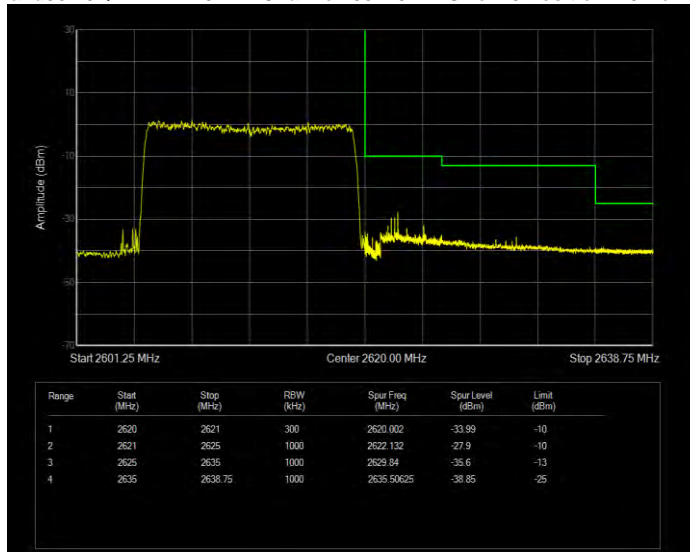

Band38 16QAM BW=15MHz Channel=38175 RB Size=75 Position=#0 Normal