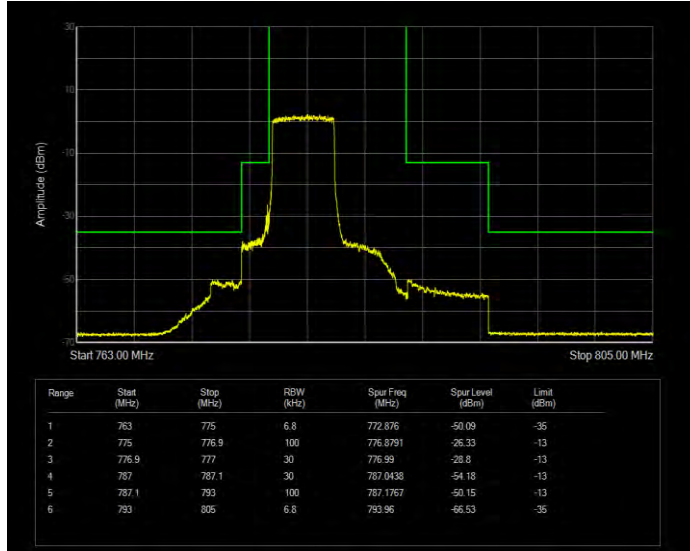

Band13 QPSK BW=5MHz Channel=23205 RB Size=1 Position=#Max Extended

Band13 QPSK BW=5MHz Channel=23205 RB Size=1 Position=#Max Normal

Band13 QPSK BW=5MHz Channel=23205 RB Size=25 Position=#0 Extended

Band13 QPSK BW=5MHz Channel=23205 RB Size=25 Position=#0 Normal

Band13 QPSK BW=5MHz Channel=23255 RB Size=1 Position=#0 Extended

Band13 QPSK BW=5MHz Channel=23255 RB Size=1 Position=#0 Normal

Band13 QPSK BW=5MHz Channel=23255 RB Size=1 Position=#Max Extended

Band13 QPSK BW=5MHz Channel=23255 RB Size=1 Position=#Max Normal