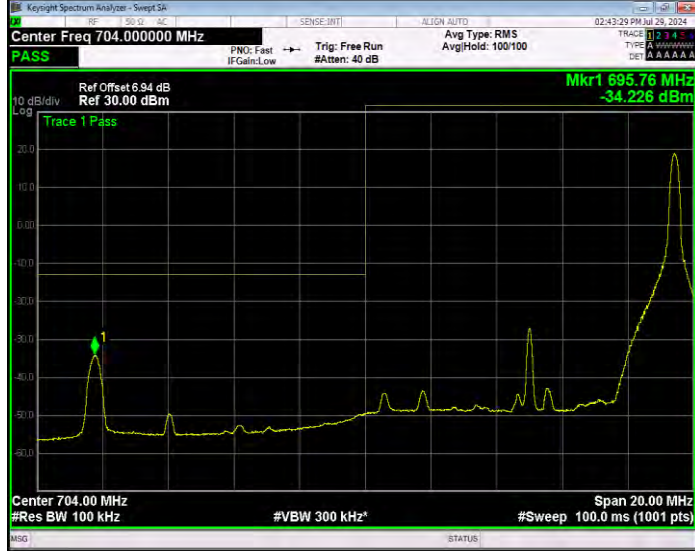

Band17 16QAM BW=10MHz Channel=23780 RB Size=1 Position=#Max Normal