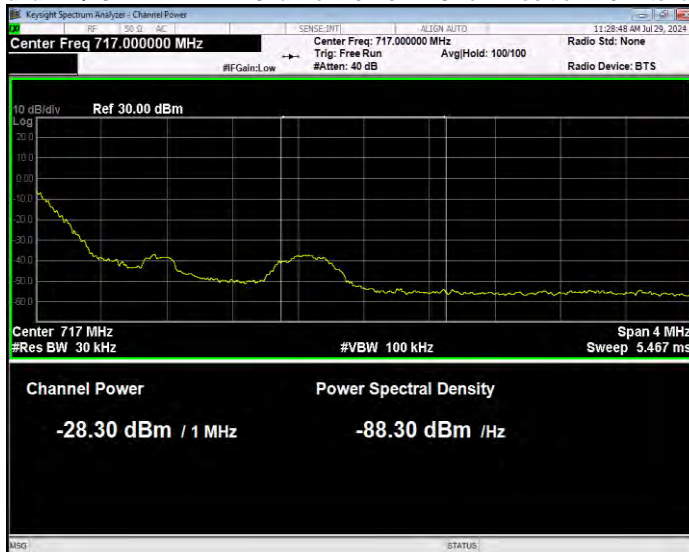

Band12 QPSK BW=1.4MHz Channel=23173 RB Size=1 Position=#0 Extended