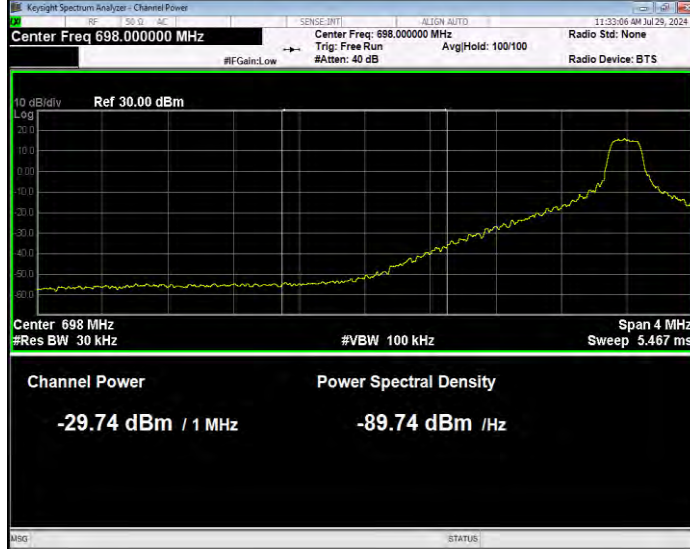

Band12 QPSK BW=1.4MHz Channel=23173 RB Size=1 Position=#Max Normal

Band12 QPSK BW=1.4MHz Channel=23173 RB Size=6 Position=#0 Extended

Band12 QPSK BW=1.4MHz Channel=23173 RB Size=6 Position=#0 Normal

Band12 QPSK BW=10MHz Channel=23060 RB Size=1 Position=#0 Extended