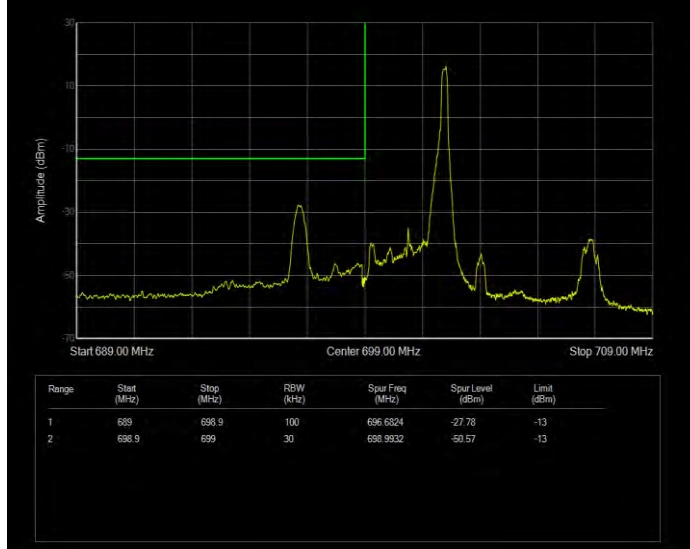

Band12 QPSK BW=3MHz Channel=23025 RB Size=1 Position=#Max Normal