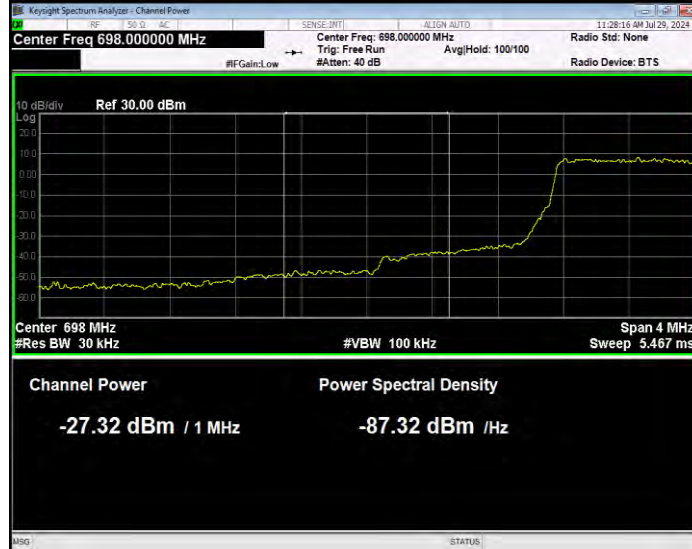

Band12 QPSK BW=1.4MHz Channel=23017 RB Size=1 Position=#0 Normal

Band12 QPSK BW=1.4MHz Channel=23017 RB Size=1 Position=#Max Extended

Band12 QPSK BW=1.4MHz Channel=23017 RB Size=1 Position=#Max Normal

Band12 QPSK BW=1.4MHz Channel=23017 RB Size=6 Position=#0 Extended