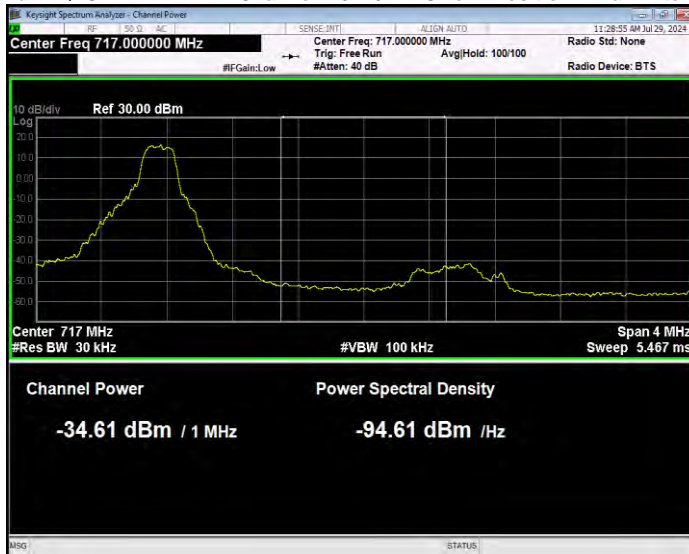

Band12 QPSK BW=1.4MHz Channel=23017 RB Size=6 Position=#0 Normal

Band12 QPSK BW=1.4MHz Channel=23173 RB Size=1 Position=#0 Extended

Band12 QPSK BW=1.4MHz Channel=23173 RB Size=1 Position=#0 Normal

Band12 QPSK BW=1.4MHz Channel=23173 RB Size=1 Position=#Max Extended