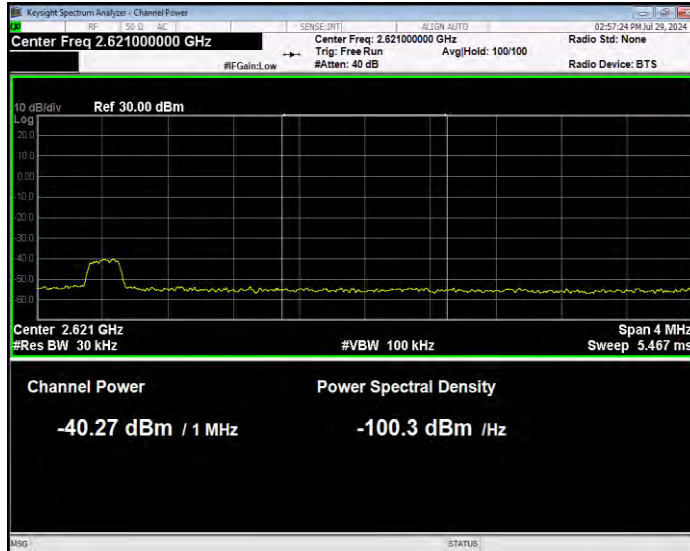

Band38 16QAM BW=10MHz Channel=37800 RB Size=1 Position=#0 Normal

Band38 16QAM BW=10MHz Channel=37800 RB Size=50 Position=#0 Extended

Band38 16QAM BW=10MHz Channel=37800 RB Size=50 Position=#0 Normal

Band38 16QAM BW=10MHz Channel=38200 RB Size=1 Position=#0 Extended