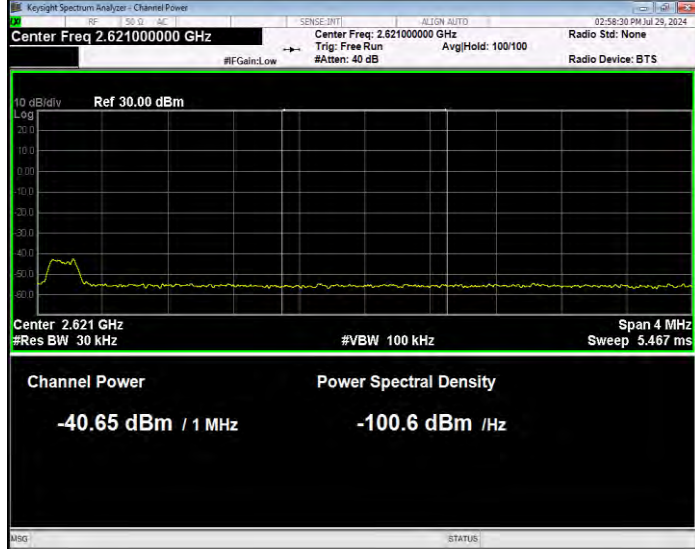

Band38 16QAM BW=15MHz Channel=37825 RB Size=1 Position=#0 Normal

Band38 16QAM BW=15MHz Channel=37825 RB Size=75 Position=#0 Extended

Band38 16QAM BW=15MHz Channel=37825 RB Size=75 Position=#0 Normal

Band38 16QAM BW=15MHz Channel=38175 RB Size=1 Position=#0 Extended