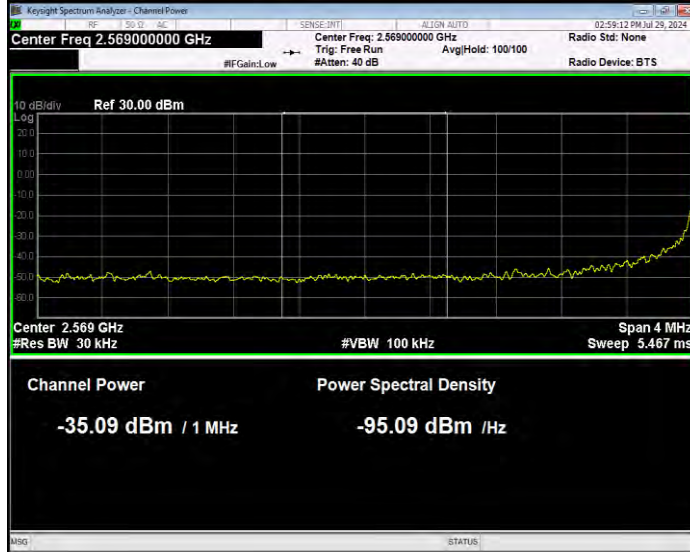

Band38 16QAM BW=20MHz Channel=37850 RB Size=100 Position=#0 Extended