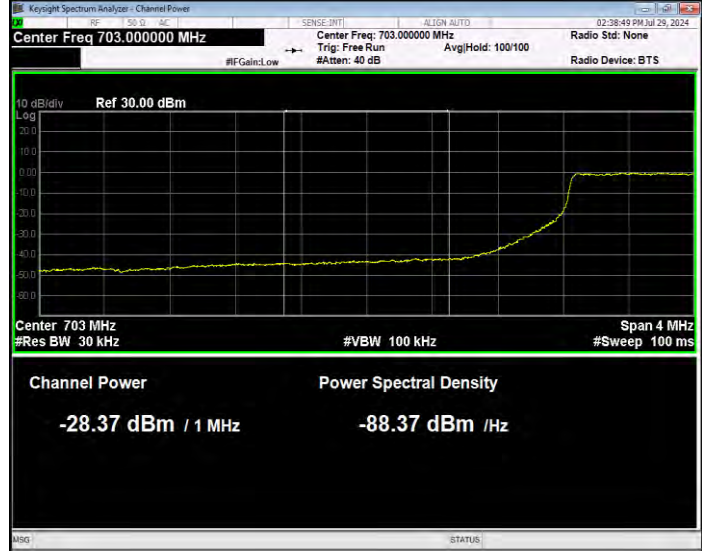

Band17 16QAM BW=5MHz Channel=23755 RB Size=1 Position=#0 Normal

Band17 16QAM BW=5MHz Channel=23755 RB Size=1 Position=#Max Extended

Band17 16QAM BW=5MHz Channel=23755 RB Size=1 Position=#Max Normal

Band17 16QAM BW=5MHz Channel=23755 RB Size=25 Position=#0 Extended