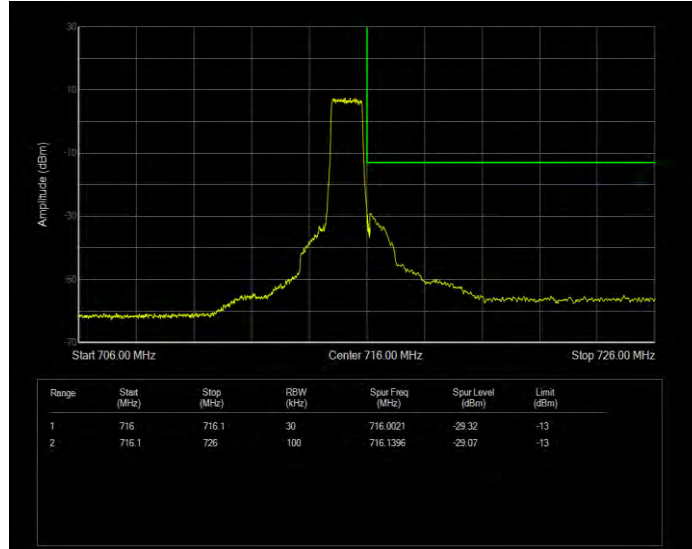

Band12 QPSK BW=1.4MHz Channel=23173 RB Size=6 Position=#0 Normal