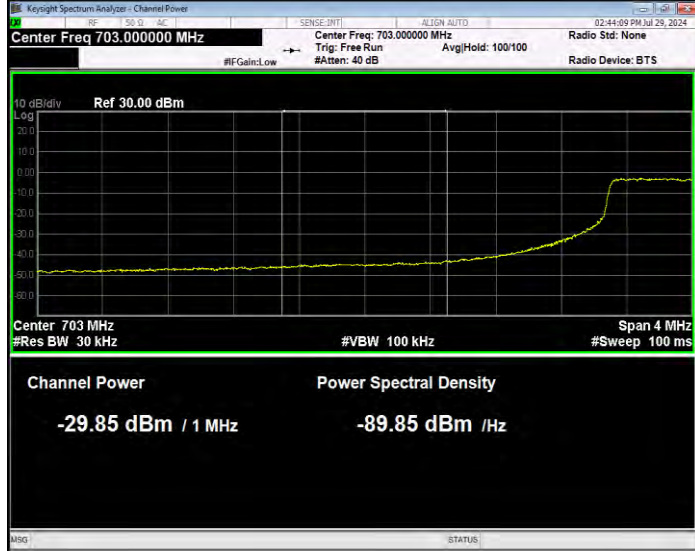

Band17 16QAM BW=10MHz Channel=23780 RB Size=50 Position=#0 Extended