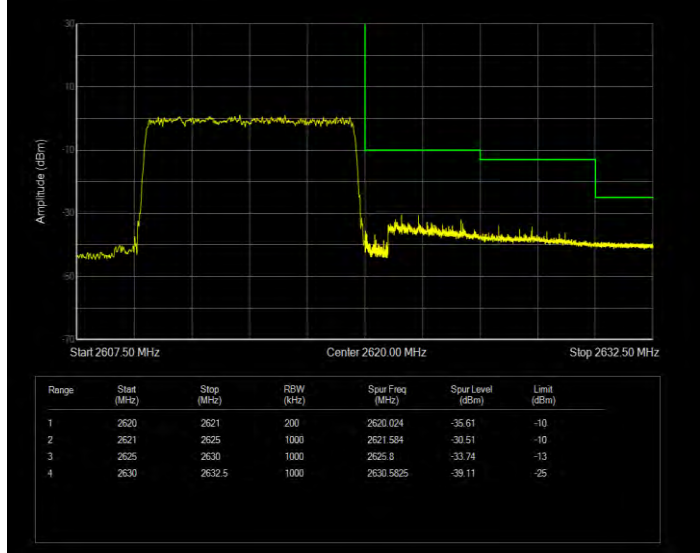

Band38 16QAM BW=10MHz Channel=38200 RB Size=50 Position=#0 Normal