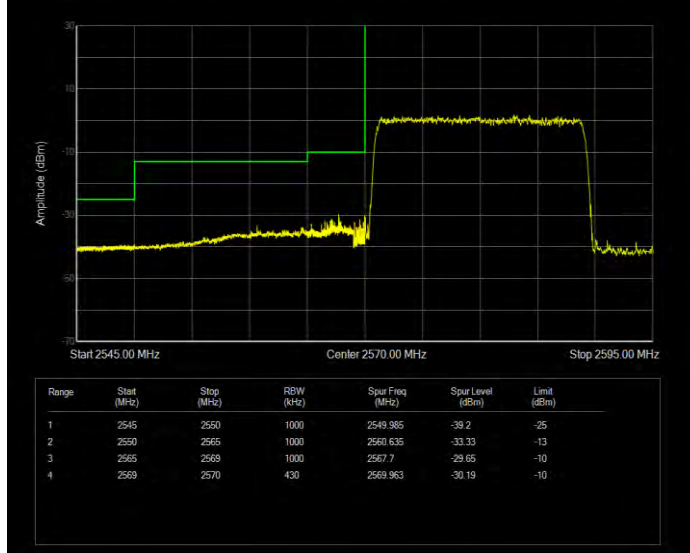

Band38 16QAM BW=15MHz Channel=38175 RB Size=1 Position=#0 Normal

Band38 16QAM BW=15MHz Channel=38175 RB Size=75 Position=#0 Extended

Band38 16QAM BW=15MHz Channel=38175 RB Size=75 Position=#0 Normal

Band38 16QAM BW=20MHz Channel=37850 RB Size=1 Position=#0 Extended

Band38 16QAM BW=20MHz Channel=37850 RB Size=1 Position=#0 Normal

Band38 16QAM BW=20MHz Channel=37850 RB Size=100 Position=#0 Extended

Band38 16QAM BW=20MHz Channel=37850 RB Size=100 Position=#0 Normal

Band38 16QAM BW=20MHz Channel=38150 RB Size=1 Position=#0 Extended