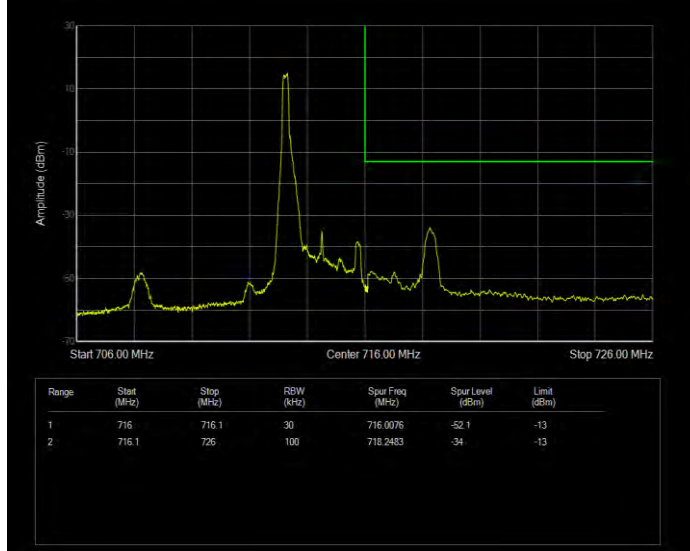

Band12 16QAM BW=3MHz Channel=23165 RB Size=1 Position=#0 Normal