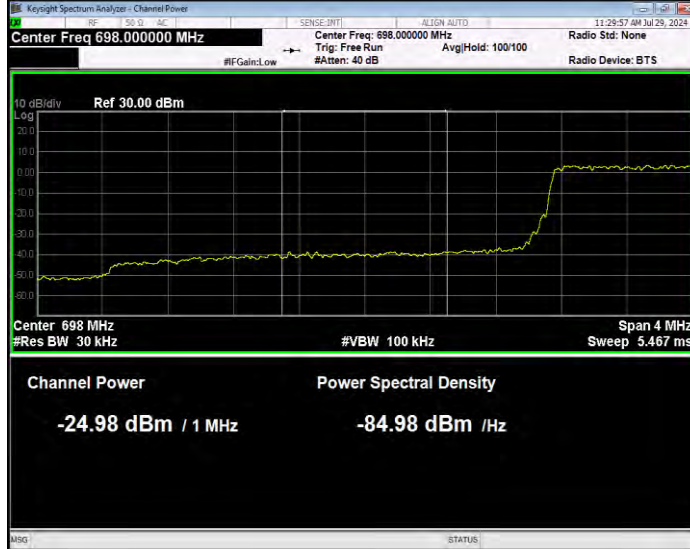

Band12 QPSK BW=3MHz Channel=23025 RB Size=1 Position=#0 Normal

Band12 QPSK BW=3MHz Channel=23025 RB Size=1 Position=#Max Extended

Band12 QPSK BW=3MHz Channel=23025 RB Size=1 Position=#Max Normal

Band12 QPSK BW=3MHz Channel=23025 RB Size=15 Position=#0 Extended