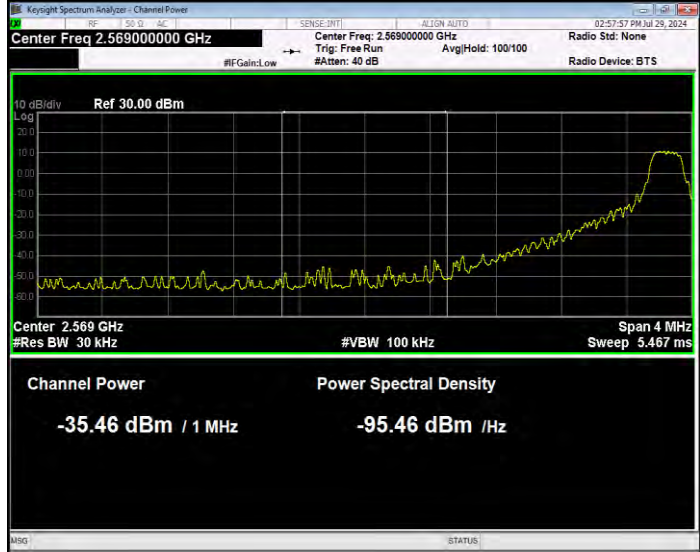

Band38 16QAM BW=10MHz Channel=38200 RB Size=1 Position=#0 Normal

Band38 16QAM BW=10MHz Channel=38200 RB Size=50 Position=#0 Extended

Band38 16QAM BW=10MHz Channel=38200 RB Size=50 Position=#0 Normal

Band38 16QAM BW=15MHz Channel=37825 RB Size=1 Position=#0 Extended