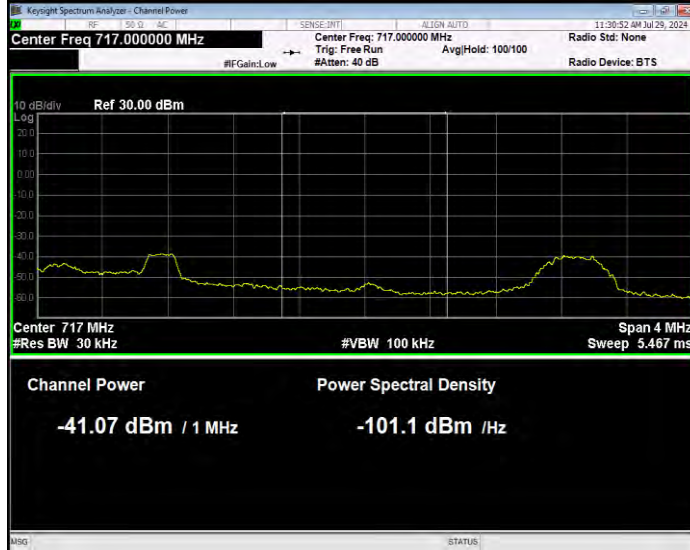

Band12 16QAM BW=3MHz Channel=23165 RB Size=1 Position=#0 Extended