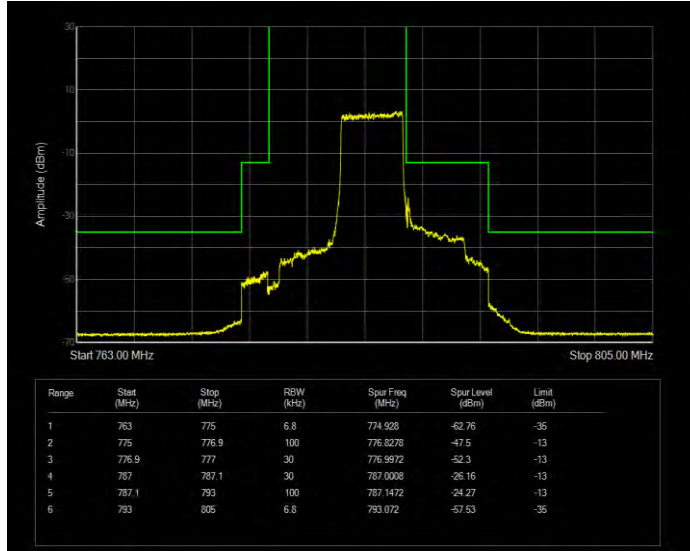

Band13 QPSK BW=5MHz Channel=23255 RB Size=25 Position=#0 Normal