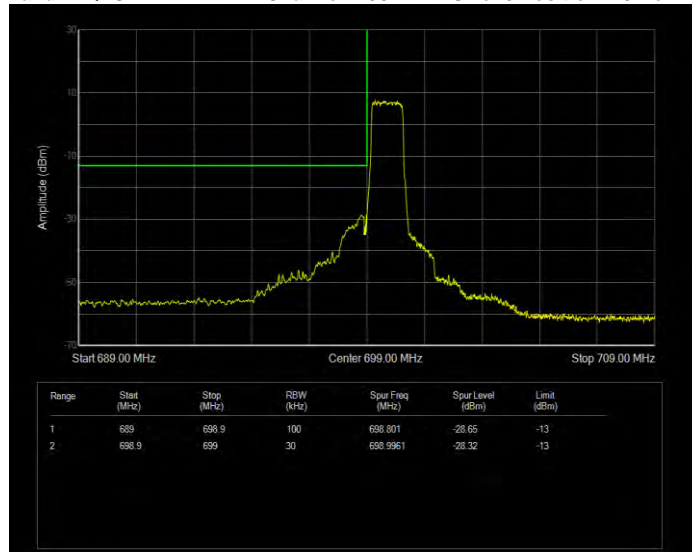

Band12 QPSK BW=1.4MHz Channel=23017 RB Size=1 Position=#0 Normal

Band12 QPSK BW=1.4MHz Channel=23017 RB Size=1 Position=#Max Extended

Band12 QPSK BW=1.4MHz Channel=23017 RB Size=1 Position=#Max Normal

Band12 QPSK BW=1.4MHz Channel=23017 RB Size=6 Position=#0 Extended

Band12 QPSK BW=1.4MHz Channel=23017 RB Size=6 Position=#0 Normal

Band12 QPSK BW=1.4MHz Channel=23173 RB Size=1 Position=#0 Extended

Band12 QPSK BW=1.4MHz Channel=23173 RB Size=1 Position=#0 Normal

Band12 QPSK BW=1.4MHz Channel=23173 RB Size=1 Position=#Max Extended