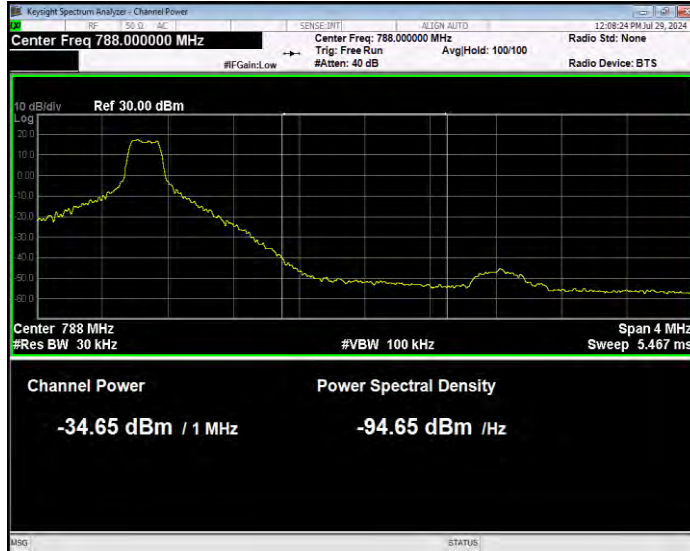

Band13 QPSK BW=5MHz Channel=23255 RB Size=1 Position=#Max Extended