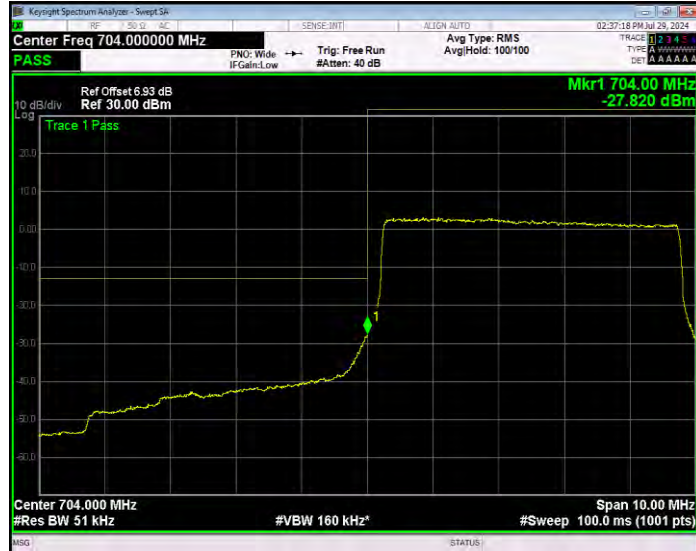

Band17 QPSK BW=5MHz Channel=23755 RB Size=25 Position=#0 Normal