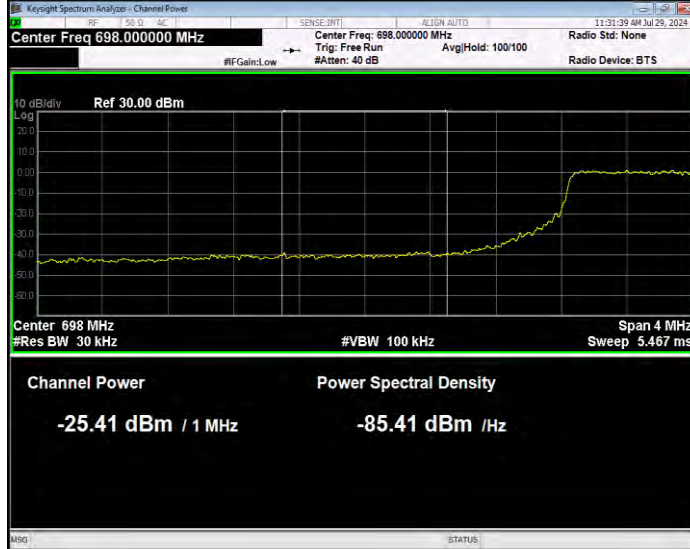

Band12 QPSK BW=5MHz Channel=23035 RB Size=1 Position=#0 Normal

Band12 QPSK BW=5MHz Channel=23035 RB Size=1 Position=#Max Extended

Band12 QPSK BW=5MHz Channel=23035 RB Size=1 Position=#Max Normal

Band12 QPSK BW=5MHz Channel=23035 RB Size=25 Position=#0 Extended