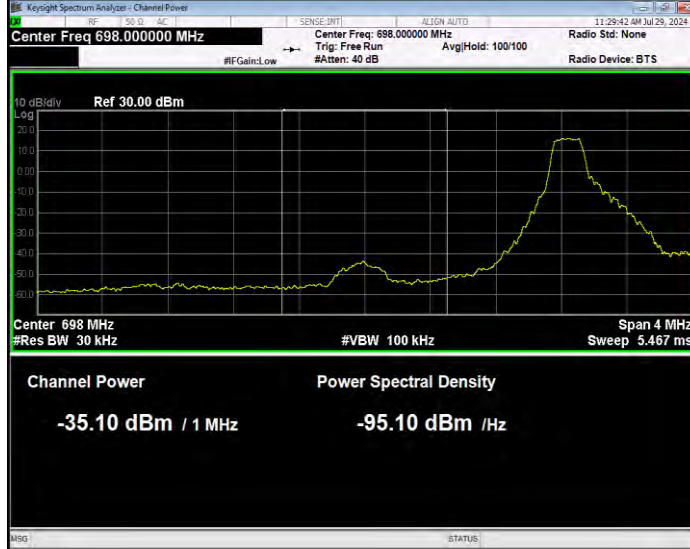

Band12 QPSK BW=10MHz Channel=23130 RB Size=1 Position=#Max Normal

Band12 QPSK BW=10MHz Channel=23130 RB Size=50 Position=#0 Extended

Band12 QPSK BW=10MHz Channel=23130 RB Size=50 Position=#0 Normal

Band12 QPSK BW=3MHz Channel=23025 RB Size=1 Position=#0 Extended