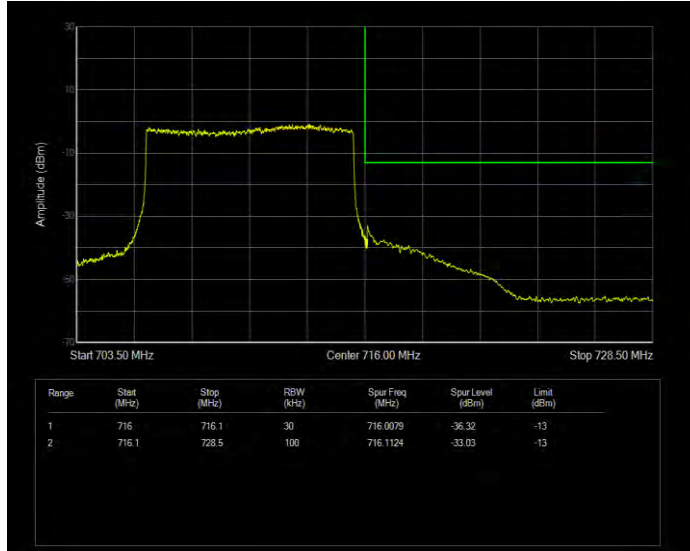

Band12 QPSK BW=10MHz Channel=23130 RB Size=50 Position=#0 Normal