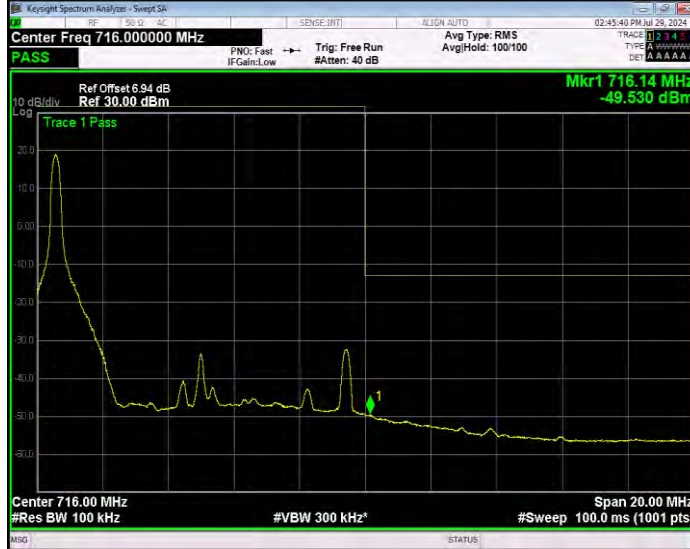

Band17 16QAM BW=10MHz Channel=23800 RB Size=1 Position=#0 Normal