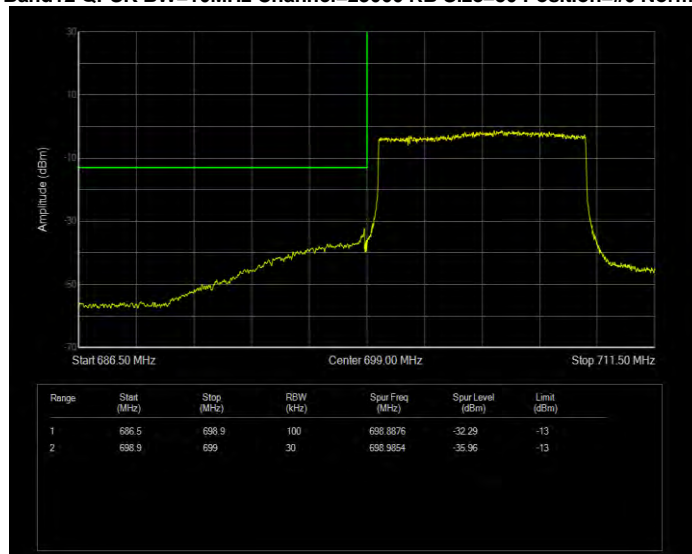

Band12 QPSK BW=10MHz Channel=23060 RB Size=1 Position=#0 Normal

Band12 QPSK BW=10MHz Channel=23060 RB Size=1 Position=#Max Extended

Band12 QPSK BW=10MHz Channel=23060 RB Size=1 Position=#Max Normal

Band12 QPSK BW=10MHz Channel=23060 RB Size=50 Position=#0 Extended

Band12 QPSK BW=10MHz Channel=23060 RB Size=50 Position=#0 Normal

Band12 QPSK BW=10MHz Channel=23130 RB Size=1 Position=#0 Extended

Band12 QPSK BW=10MHz Channel=23130 RB Size=1 Position=#0 Normal

Band12 QPSK BW=10MHz Channel=23130 RB Size=1 Position=#Max Extended