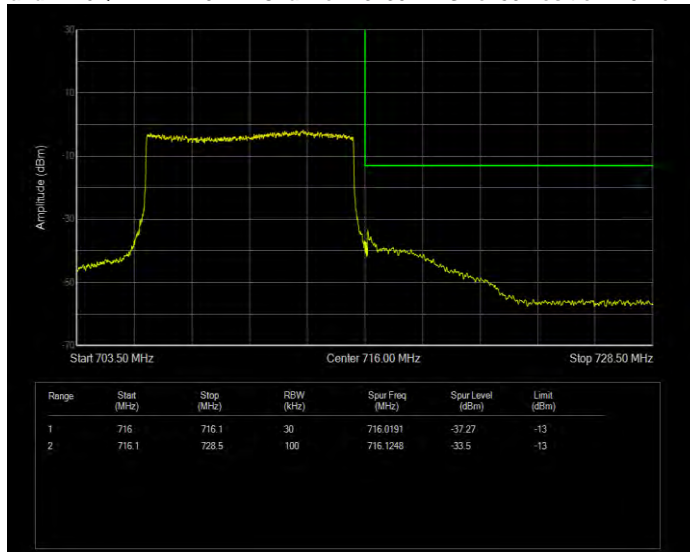

Band12 16QAM BW=10MHz Channel=23130 RB Size=1 Position=#Max Normal

Band12 16QAM BW=10MHz Channel=23130 RB Size=50 Position=#0 Extended

Band12 16QAM BW=10MHz Channel=23130 RB Size=50 Position=#0 Normal

Band12 16QAM BW=3MHz Channel=23025 RB Size=1 Position=#0 Extended