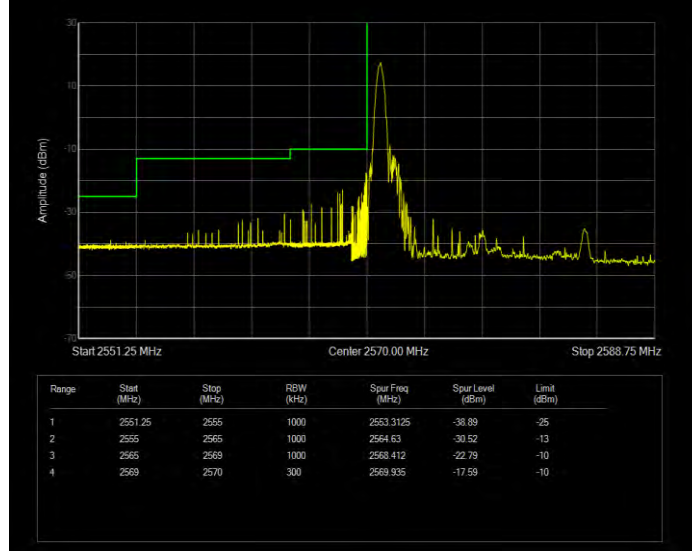

Band38 16QAM BW=15MHz Channel=37825 RB Size=1 Position=#0 Normal