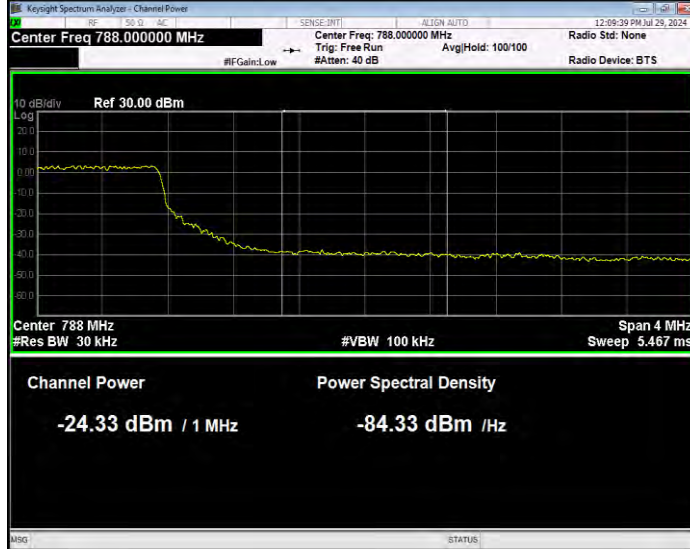

Band13 QPSK BW=5MHz Channel=23255 RB Size=25 Position=#0 Extended