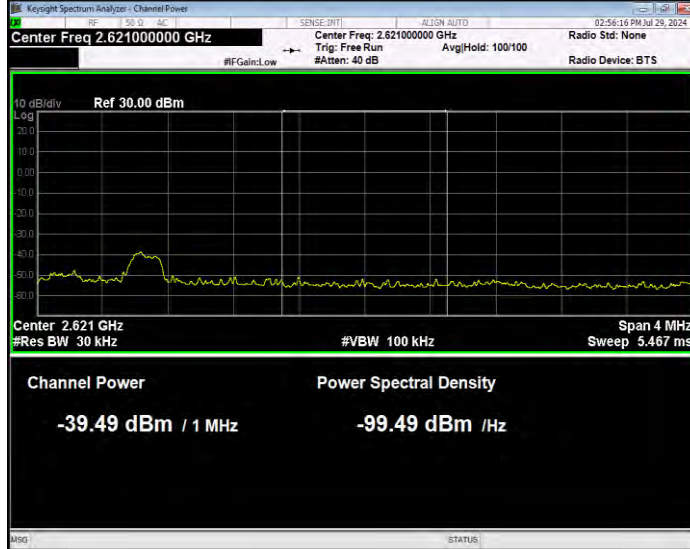

Band38 16QAM BW=5MHz Channel=37775 RB Size=1 Position=#0 Normal

Band38 16QAM BW=5MHz Channel=37775 RB Size=25 Position=#0 Extended

Band38 16QAM BW=5MHz Channel=37775 RB Size=25 Position=#0 Normal

Band38 16QAM BW=5MHz Channel=38225 RB Size=1 Position=#0 Extended