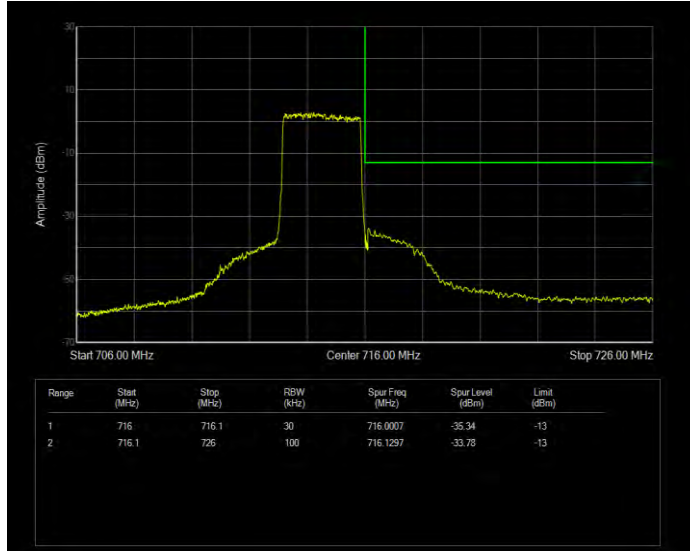

Band12 16QAM BW=3MHz Channel=23165 RB Size=15 Position=#0 Normal