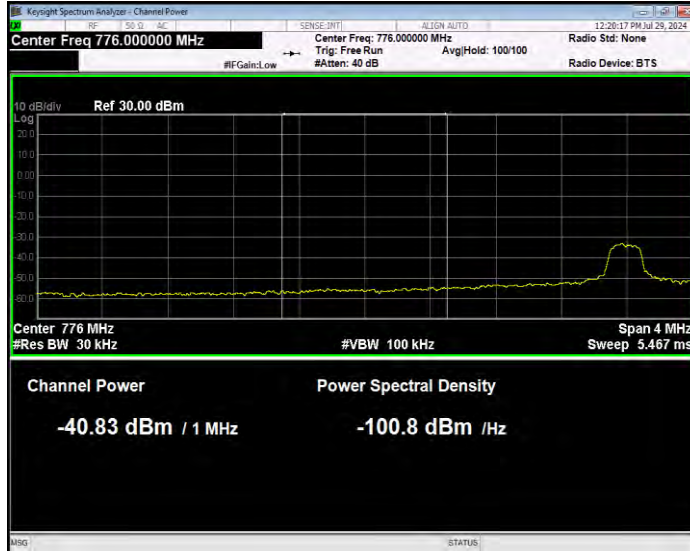

Band13 16QAM BW=10MHz Channel=23230 RB Size=1 Position=#Max Extended