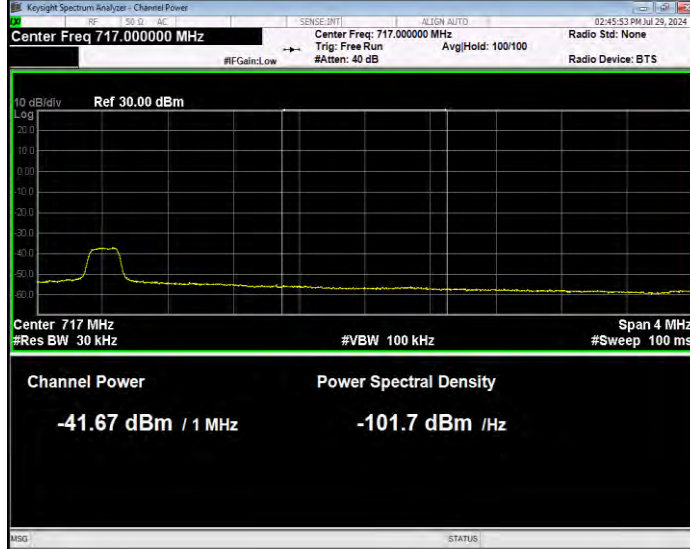

Band17 16QAM BW=10MHz Channel=23800 RB Size=1 Position=#0 Extended