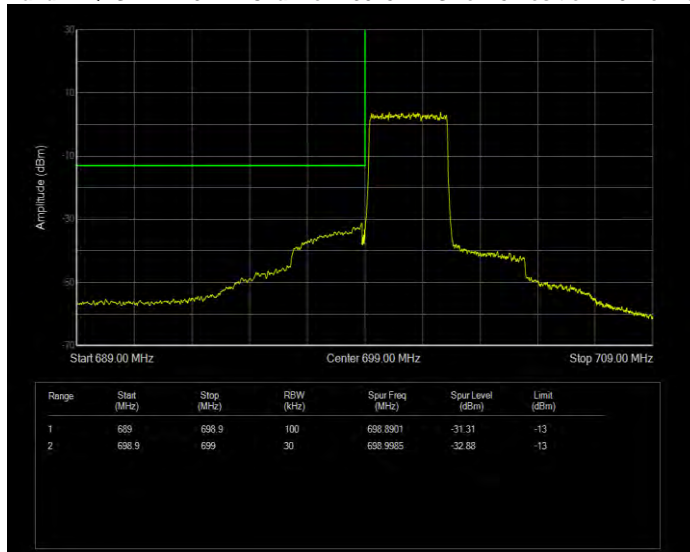

Band12 QPSK BW=3MHz Channel=23025 RB Size=15 Position=#0 Normal