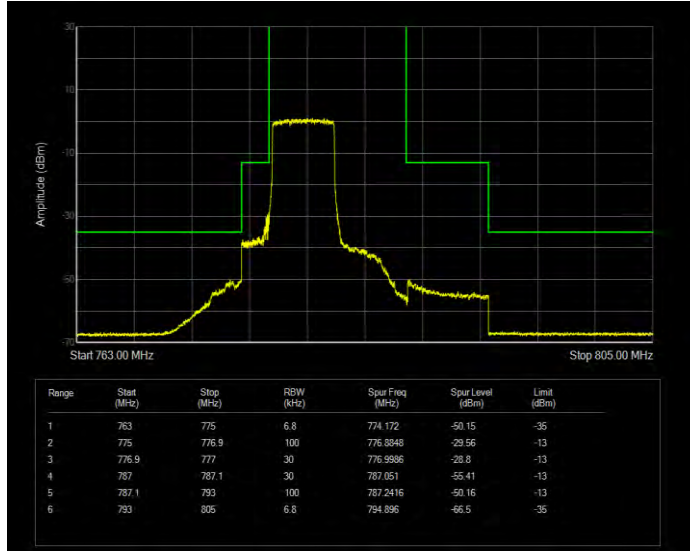

Band13 16QAM BW=5MHz Channel=23205 RB Size=25 Position=#0 Normal