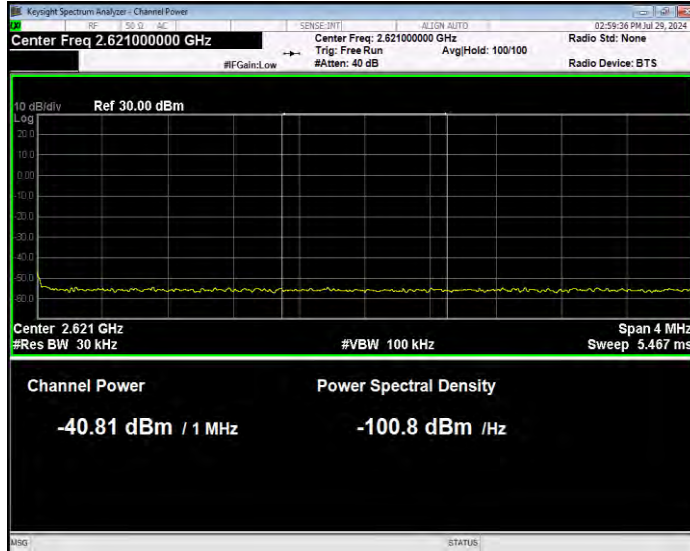

Band38 16QAM BW=20MHz Channel=37850 RB Size=1 Position=#0 Normal

Band38 16QAM BW=20MHz Channel=37850 RB Size=100 Position=#0 Extended

Band38 16QAM BW=20MHz Channel=37850 RB Size=100 Position=#0 Normal

Band38 16QAM BW=20MHz Channel=38150 RB Size=1 Position=#0 Extended