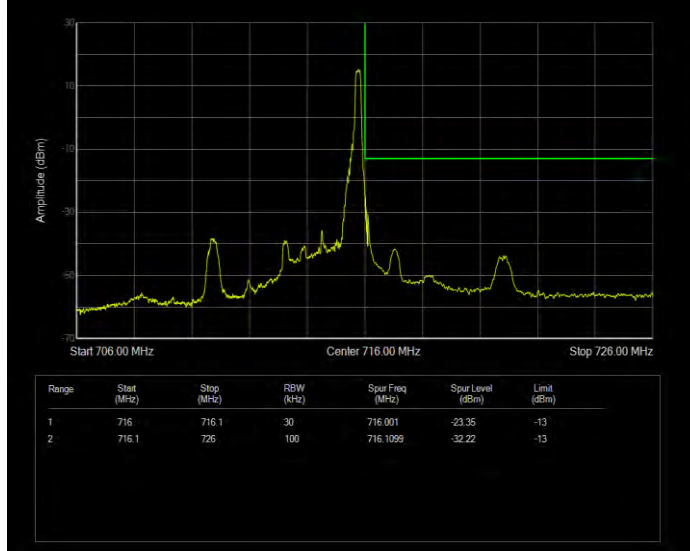

Band12 16QAM BW=3MHz Channel=23165 RB Size=1 Position=#Max Normal