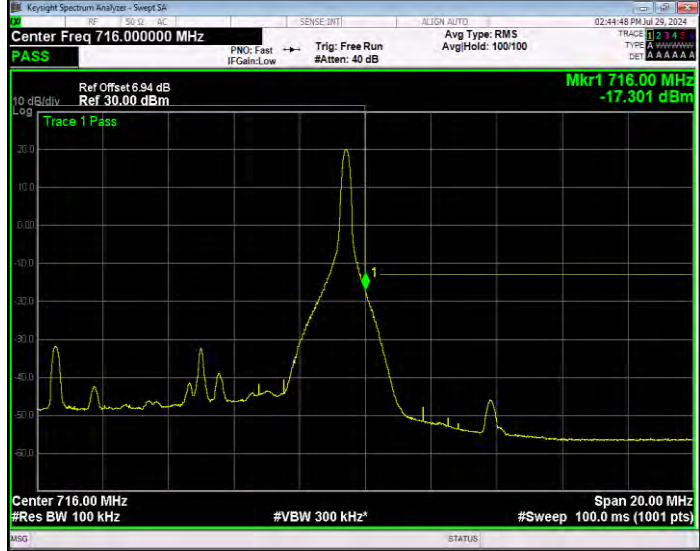

Band17 QPSK BW=10MHz Channel=23800 RB Size=1 Position=#Max Normal