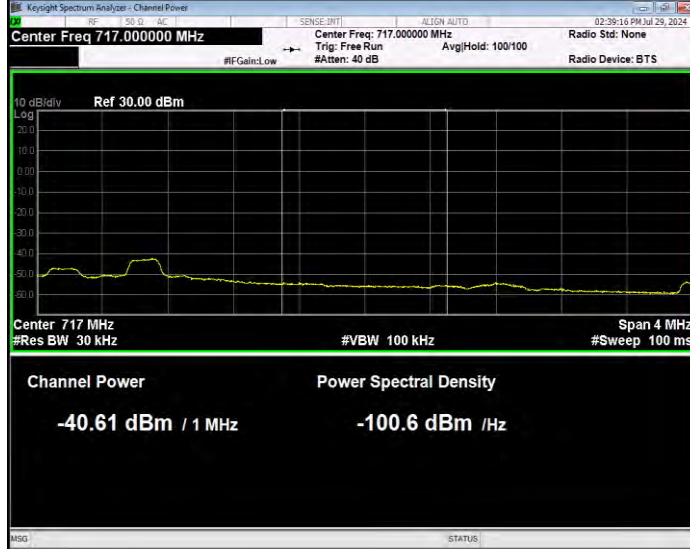

Band17 QPSK BW=5MHz Channel=23825 RB Size=1 Position=#0 Extended