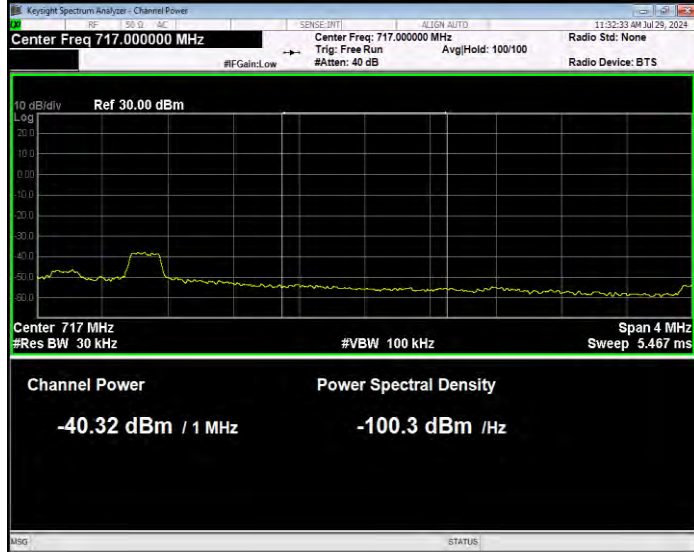

Band12 16QAM BW=5MHz Channel=23155 RB Size=1 Position=#0 Extended