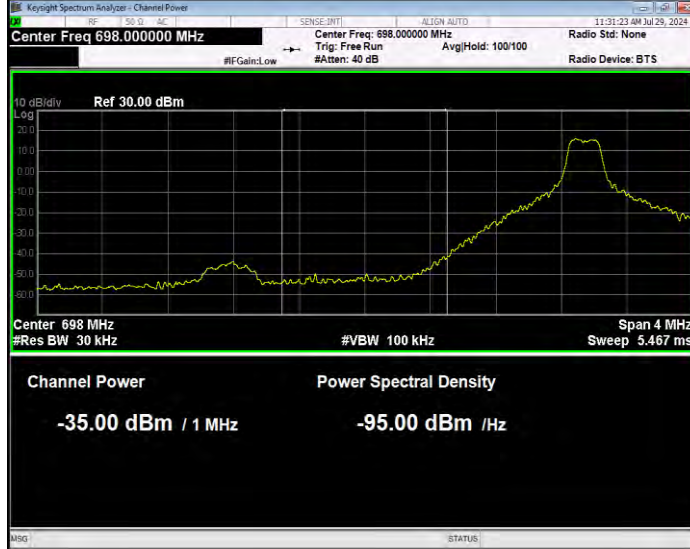

Band12 QPSK BW=3MHz Channel=23165 RB Size=1 Position=#Max Normal

Band12 QPSK BW=3MHz Channel=23165 RB Size=15 Position=#0 Extended

Band12 QPSK BW=3MHz Channel=23165 RB Size=15 Position=#0 Normal

Band12 QPSK BW=5MHz Channel=23035 RB Size=1 Position=#0 Extended