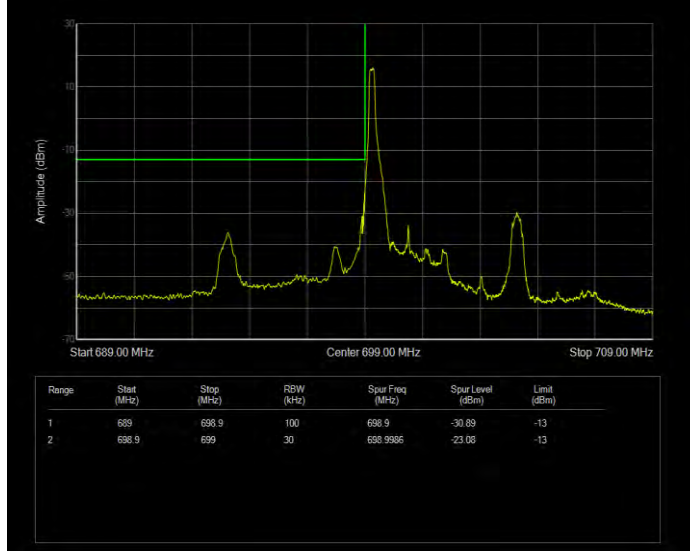

Band12 QPSK BW=3MHz Channel=23025 RB Size=1 Position=#0 Normal