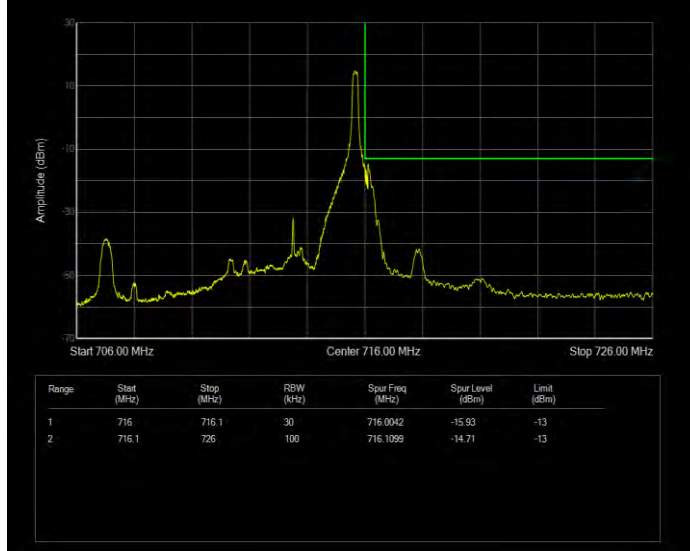

Band12 16QAM BW=5MHz Channel=23155 RB Size=1 Position=#Max Normal