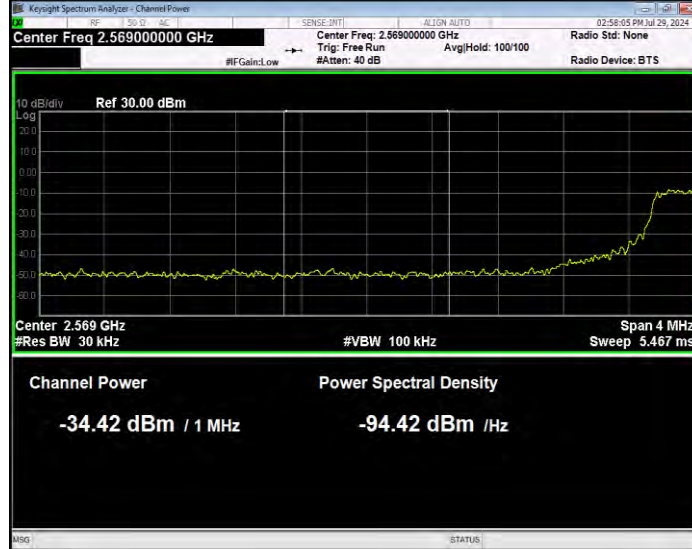

Band38 16QAM BW=15MHz Channel=37825 RB Size=75 Position=#0 Extended