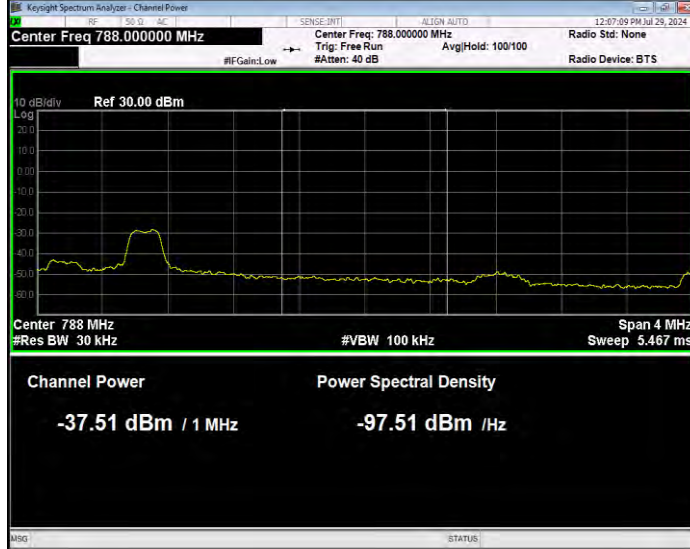

Band13 QPSK BW=5MHz Channel=23255 RB Size=1 Position=#0 Extended