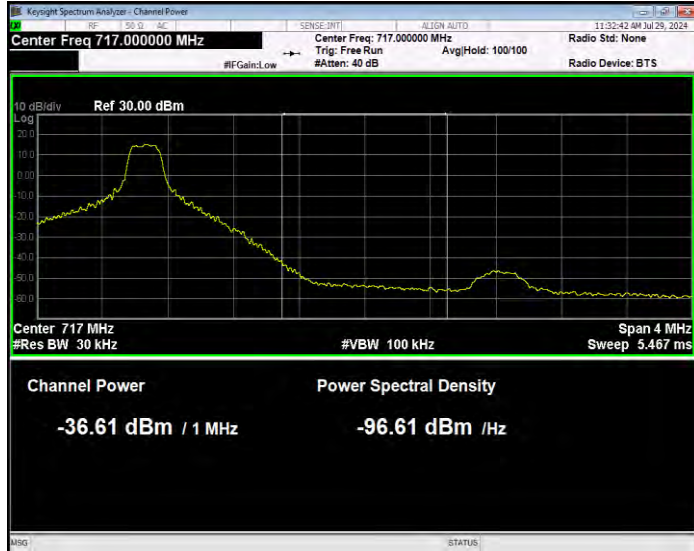

Band12 16QAM BW=5MHz Channel=23035 RB Size=25 Position=#0 Normal

Band12 16QAM BW=5MHz Channel=23155 RB Size=1 Position=#0 Extended

Band12 16QAM BW=5MHz Channel=23155 RB Size=1 Position=#0 Normal

Band12 16QAM BW=5MHz Channel=23155 RB Size=1 Position=#Max Extended