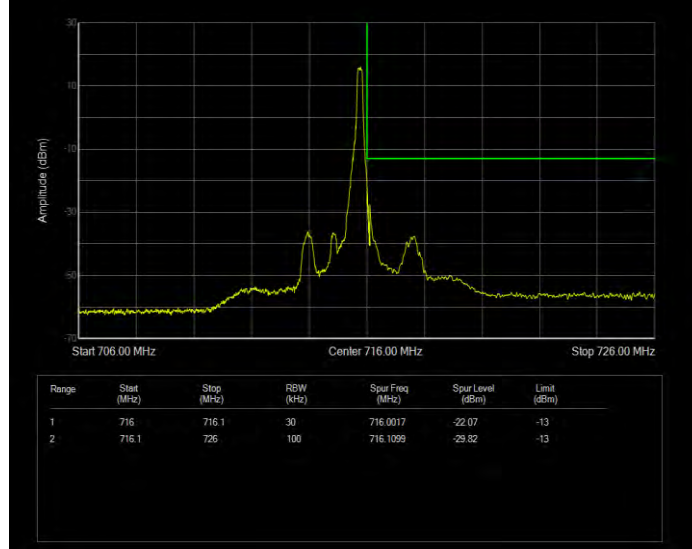

Band12 QPSK BW=1.4MHz Channel=23173 RB Size=1 Position=#Max Normal