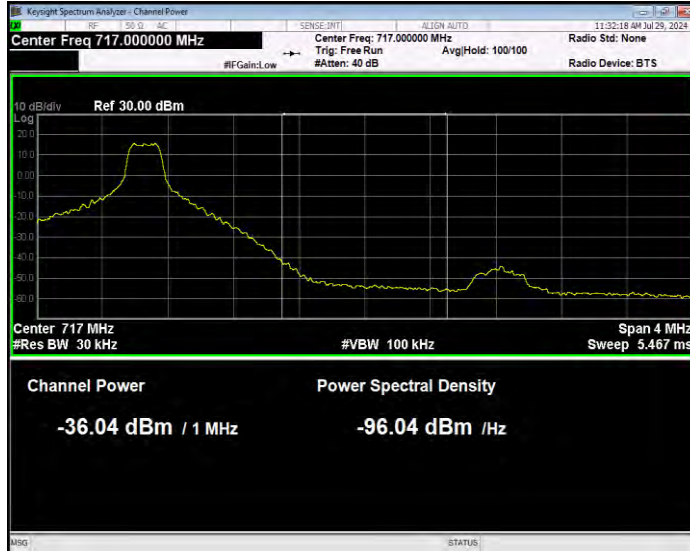

Band12 QPSK BW=5MHz Channel=23035 RB Size=25 Position=#0 Normal

Band12 QPSK BW=5MHz Channel=23155 RB Size=1 Position=#0 Extended

Band12 QPSK BW=5MHz Channel=23155 RB Size=1 Position=#0 Normal

Band12 QPSK BW=5MHz Channel=23155 RB Size=1 Position=#Max Extended