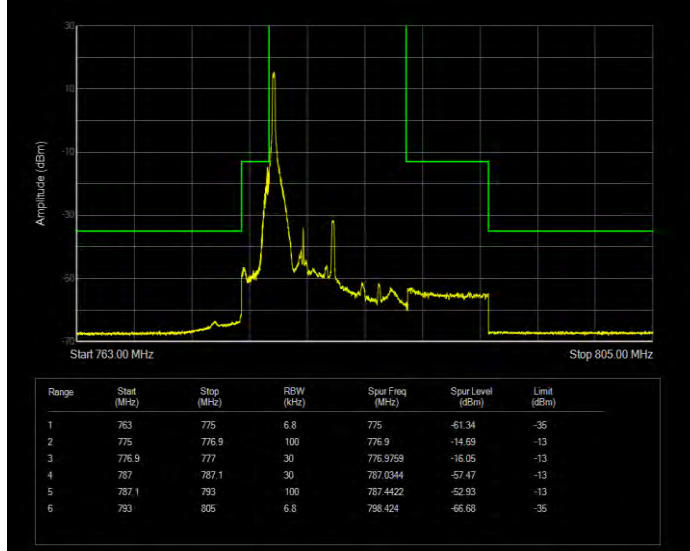

Band13 16QAM BW=5MHz Channel=23205 RB Size=1 Position=#0 Normal