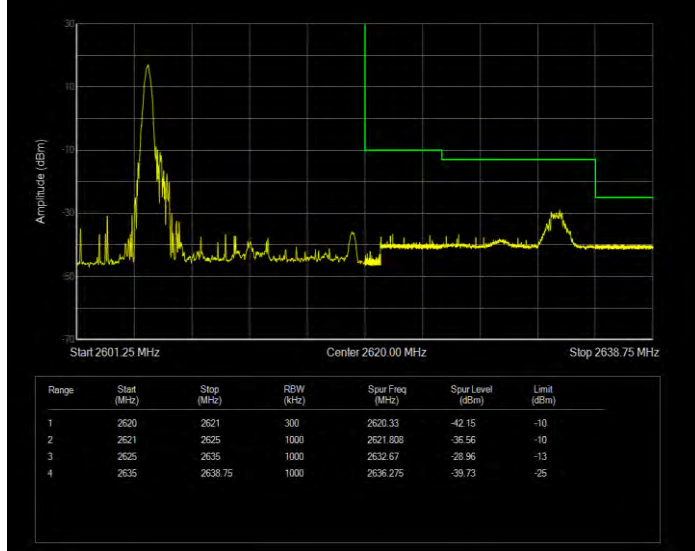

Band38 16QAM BW=15MHz Channel=38175 RB Size=1 Position=#0 Normal