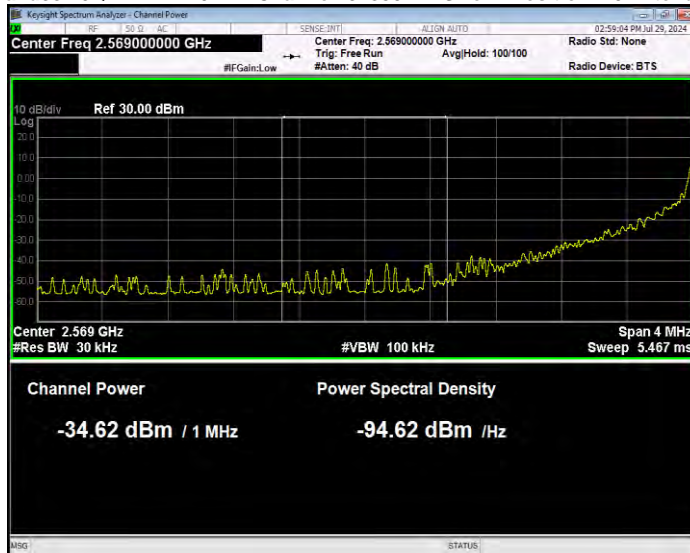

Band38 16QAM BW=15MHz Channel=38175 RB Size=1 Position=#0 Normal

Band38 16QAM BW=15MHz Channel=38175 RB Size=75 Position=#0 Extended

Band38 16QAM BW=15MHz Channel=38175 RB Size=75 Position=#0 Normal

Band38 16QAM BW=20MHz Channel=37850 RB Size=1 Position=#0 Extended