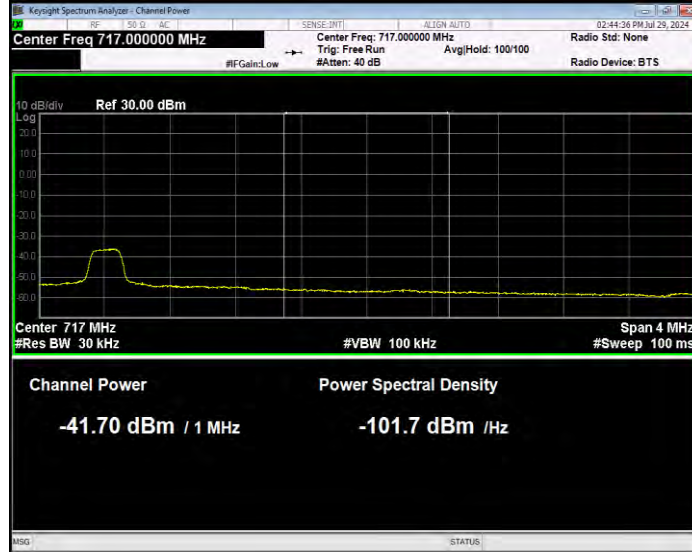

Band17 QPSK BW=10MHz Channel=23800 RB Size=1 Position=#0 Extended