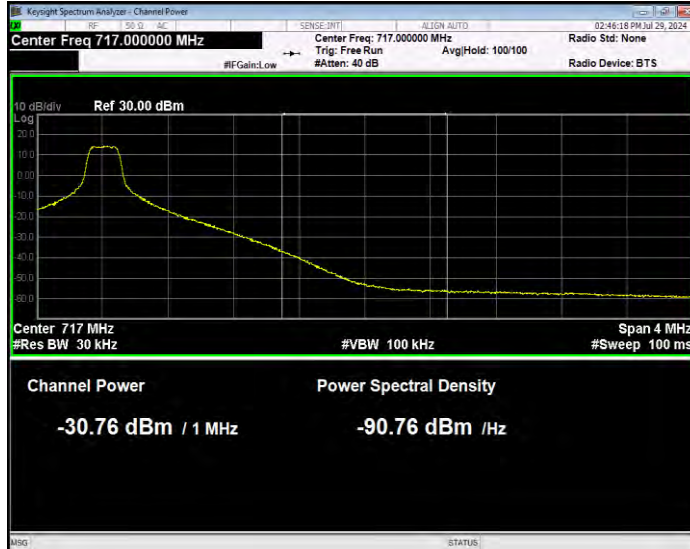

Band17 16QAM BW=10MHz Channel=23780 RB Size=50 Position=#0 Normal

Band17 16QAM BW=10MHz Channel=23800 RB Size=1 Position=#0 Extended

Band17 16QAM BW=10MHz Channel=23800 RB Size=1 Position=#0 Normal

Band17 16QAM BW=10MHz Channel=23800 RB Size=1 Position=#Max Extended