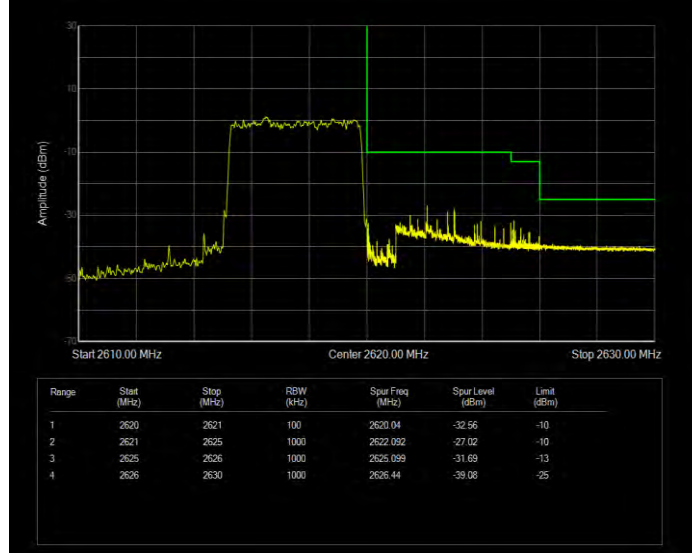

Band38 16QAM BW=5MHz Channel=38225 RB Size=25 Position=#0 Normal