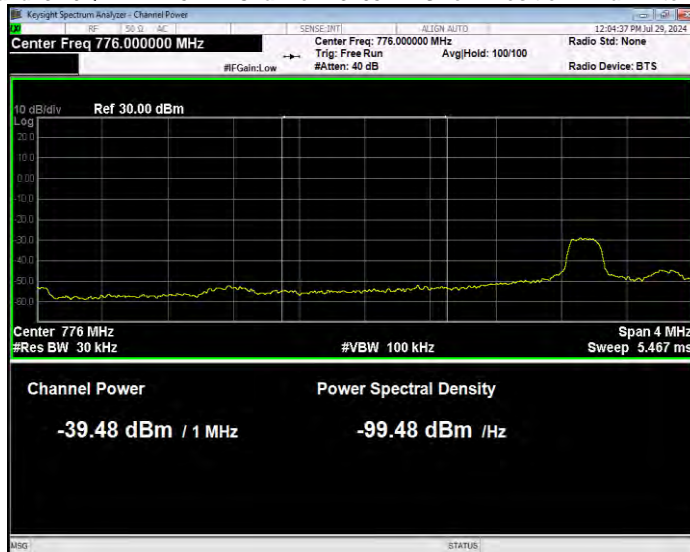

Band13 16QAM BW=5MHz Channel=23205 RB Size=1 Position=#Max Extended