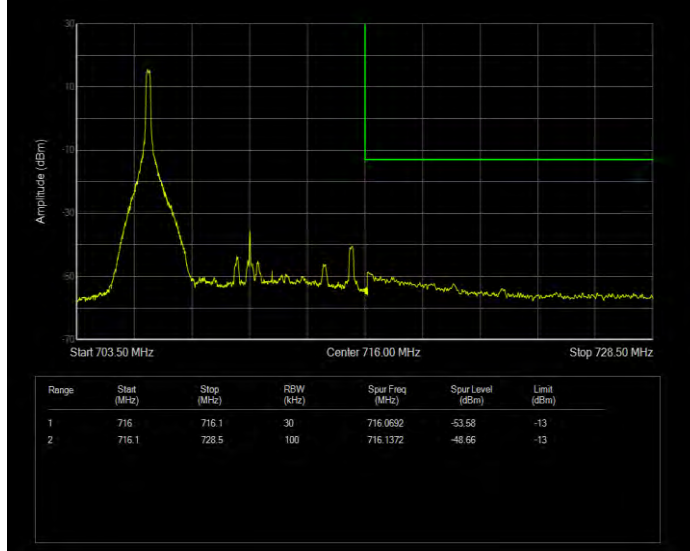

Band12 QPSK BW=10MHz Channel=23130 RB Size=1 Position=#0 Normal