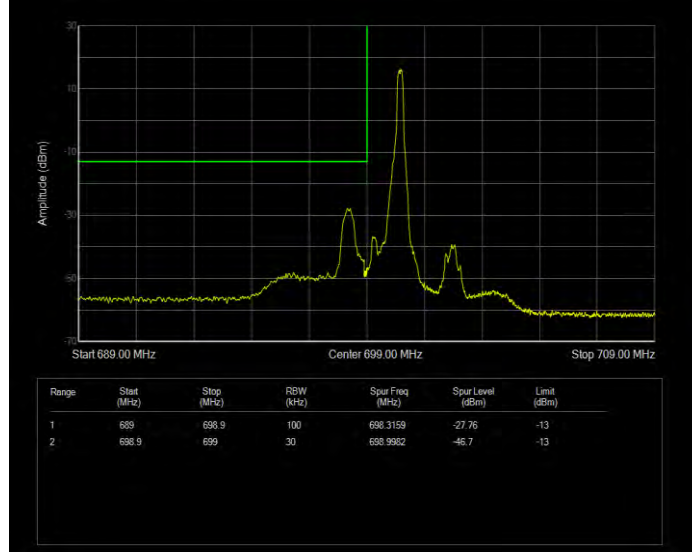

Band12 16QAM BW=5MHz Channel=23155 RB Size=1 Position=#Max Normal

Band12 16QAM BW=5MHz Channel=23155 RB Size=25 Position=#0 Extended

Band12 16QAM BW=5MHz Channel=23155 RB Size=25 Position=#0 Normal

Band12 QPSK BW=1.4MHz Channel=23017 RB Size=1 Position=#0 Extended

Band12 QPSK BW=1.4MHz Channel=23017 RB Size=1 Position=#0 Normal

Band12 QPSK BW=1.4MHz Channel=23017 RB Size=1 Position=#Max Extended

Band12 QPSK BW=1.4MHz Channel=23017 RB Size=1 Position=#Max Normal

Band12 QPSK BW=1.4MHz Channel=23017 RB Size=6 Position=#0 Extended