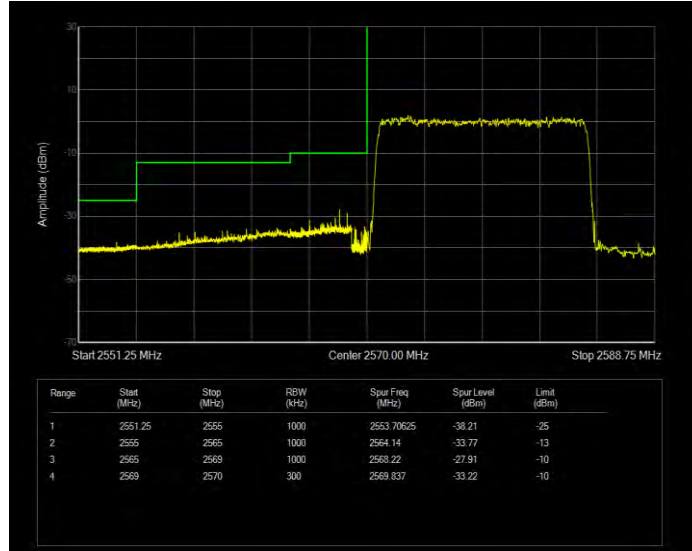

Band38 16QAM BW=15MHz Channel=37825 RB Size=75 Position=#0 Normal