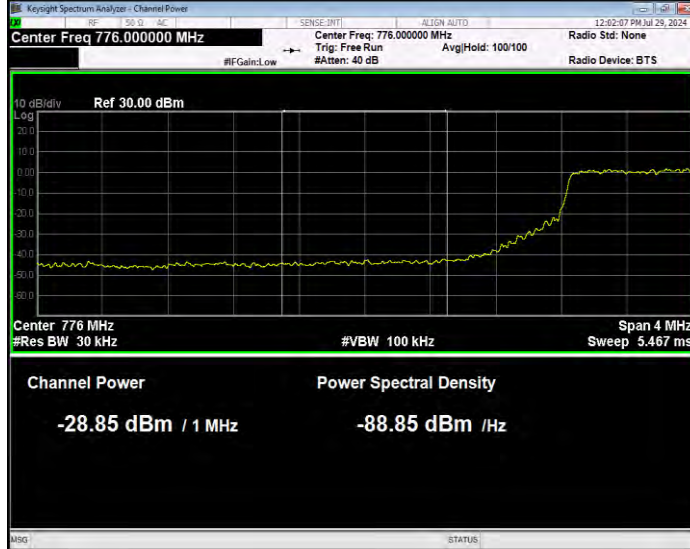

Band13 QPSK BW=5MHz Channel=23205 RB Size=25 Position=#0 Extended