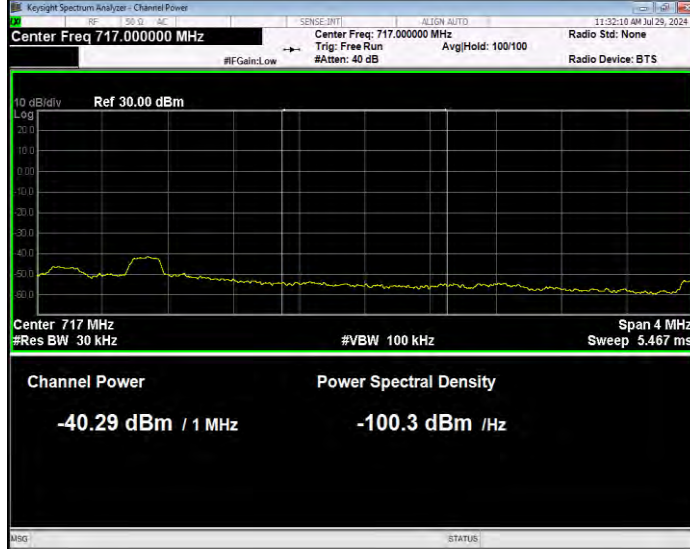

Band12 QPSK BW=5MHz Channel=23155 RB Size=1 Position=#0 Extended