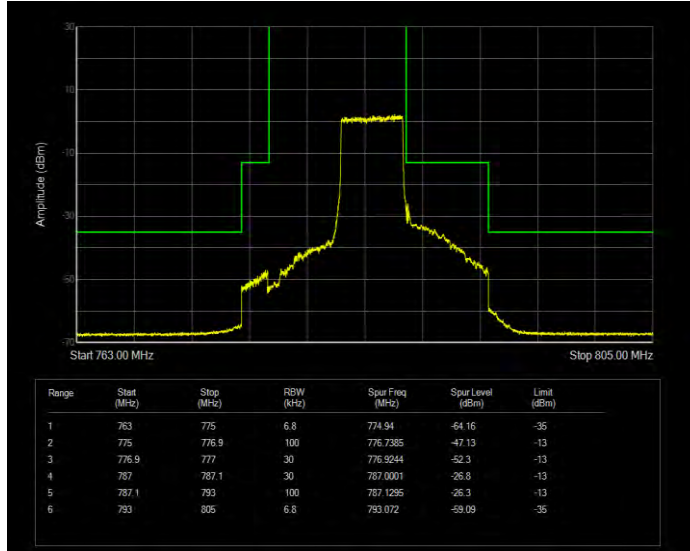

Band13 16QAM BW=5MHz Channel=23255 RB Size=1 Position=#Max Extended

Band13 16QAM BW=5MHz Channel=23255 RB Size=1 Position=#Max Normal

Band13 16QAM BW=5MHz Channel=23255 RB Size=25 Position=#0 Extended

Band13 16QAM BW=5MHz Channel=23255 RB Size=25 Position=#0 Normal

Band13 QPSK BW=10MHz Channel=23230 RB Size=1 Position=#0 Extended

Band13 QPSK BW=10MHz Channel=23230 RB Size=1 Position=#0 Normal

Band13 QPSK BW=10MHz Channel=23230 RB Size=1 Position=#Max Extended

Band13 QPSK BW=10MHz Channel=23230 RB Size=1 Position=#Max Normal