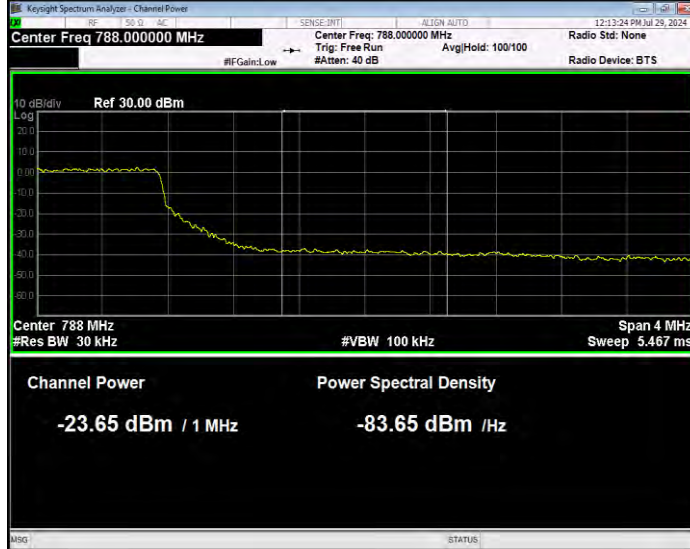

Band13 16QAM BW=5MHz Channel=23255 RB Size=25 Position=#0 Extended