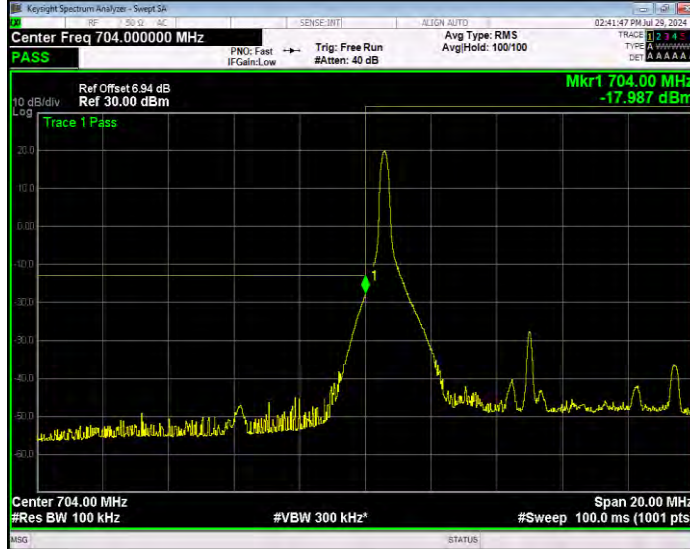

Band17 QPSK BW=10MHz Channel=23780 RB Size=1 Position=#0 Normal