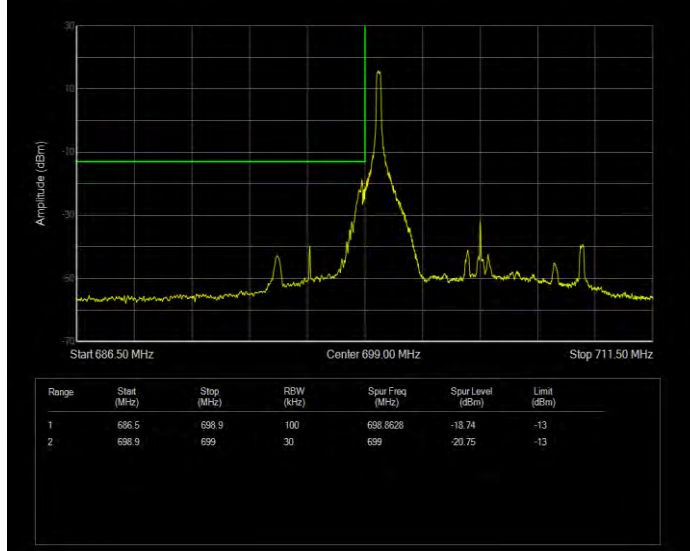

Band12 QPSK BW=10MHz Channel=23060 RB Size=1 Position=#0 Normal