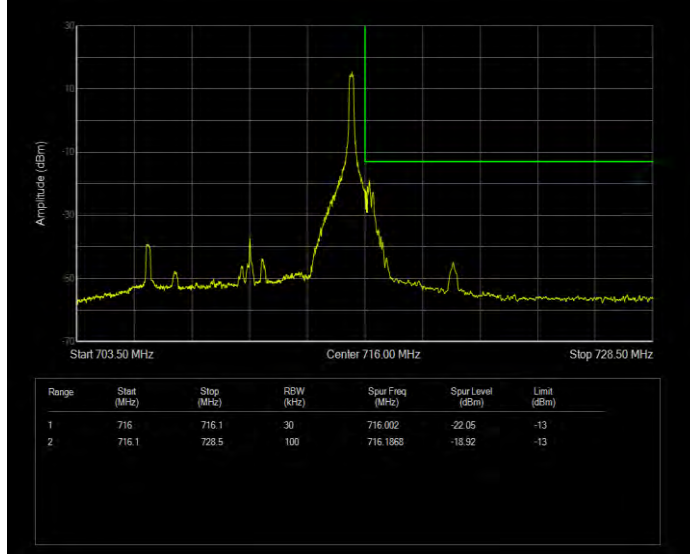

Band12 16QAM BW=10MHz Channel=23130 RB Size=1 Position=#Max Normal

Band12 16QAM BW=10MHz Channel=23130 RB Size=50 Position=#0 Extended

Band12 16QAM BW=10MHz Channel=23130 RB Size=50 Position=#0 Normal

Band12 16QAM BW=3MHz Channel=23025 RB Size=1 Position=#0 Extended