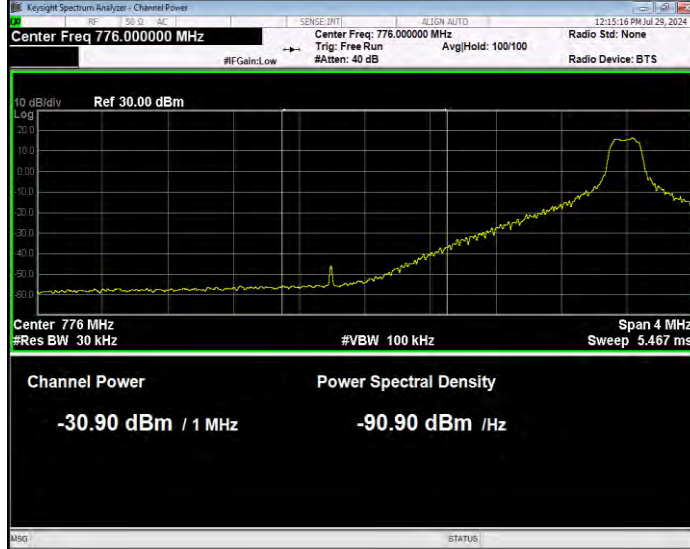

Band13 QPSK BW=10MHz Channel=23230 RB Size=1 Position=#0 Extended