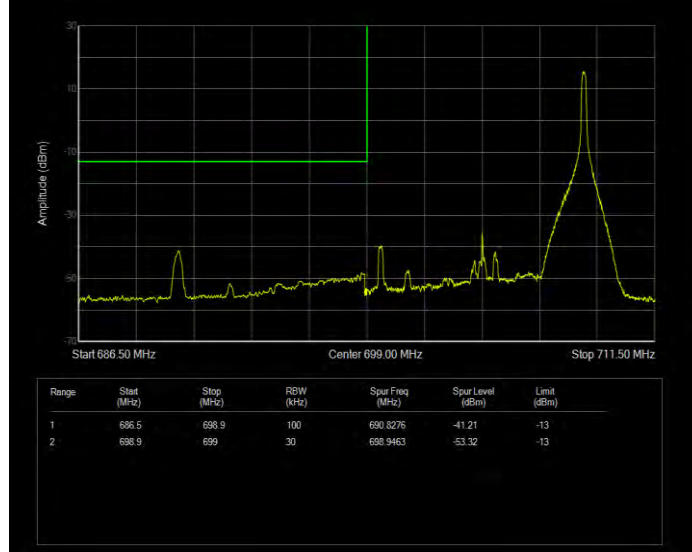

Band12 QPSK BW=10MHz Channel=23060 RB Size=1 Position=#Max Normal