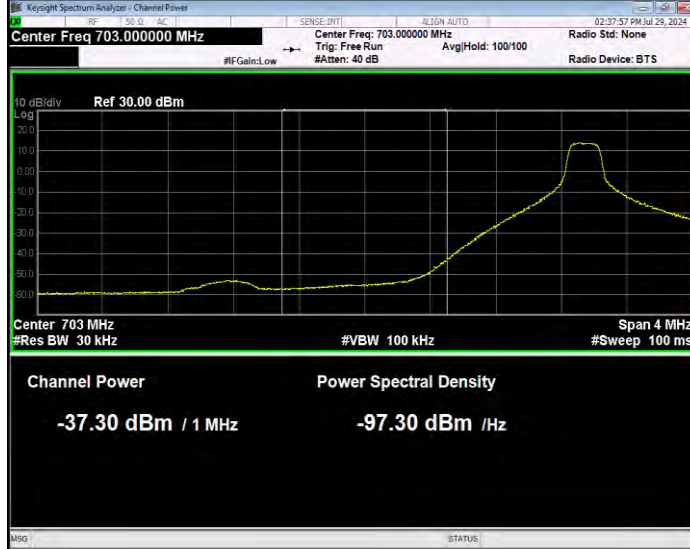

Band17 16QAM BW=10MHz Channel=23800 RB Size=1 Position=#Max Normal

Band17 16QAM BW=10MHz Channel=23800 RB Size=50 Position=#0 Extended

Band17 16QAM BW=10MHz Channel=23800 RB Size=50 Position=#0 Normal

Band17 16QAM BW=5MHz Channel=23755 RB Size=1 Position=#0 Extended