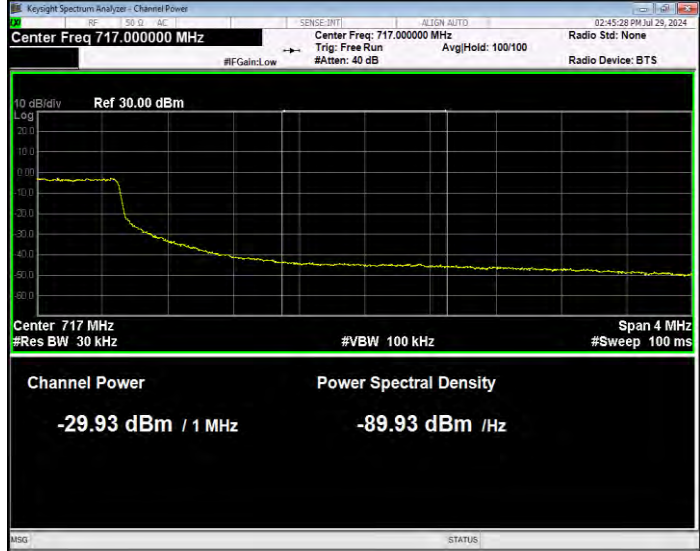

Band17 QPSK BW=10MHz Channel=23800 RB Size=50 Position=#0 Extended