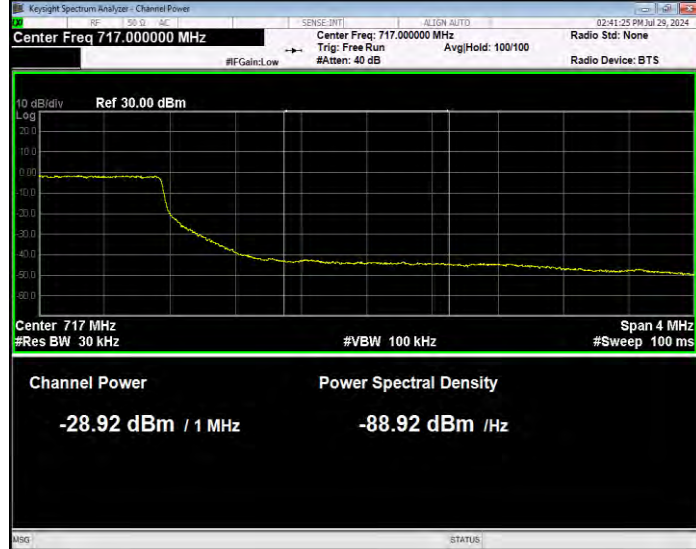

Band17 16QAM BW=5MHz Channel=23825 RB Size=25 Position=#0 Extended