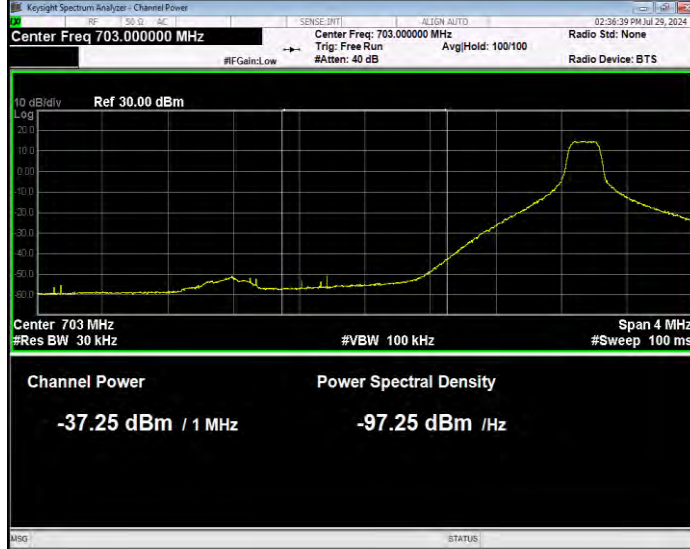

Band17 QPSK BW=10MHz Channel=23800 RB Size=1 Position=#Max Normal

Band17 QPSK BW=10MHz Channel=23800 RB Size=50 Position=#0 Extended

Band17 QPSK BW=10MHz Channel=23800 RB Size=50 Position=#0 Normal

Band17 QPSK BW=5MHz Channel=23755 RB Size=1 Position=#0 Extended