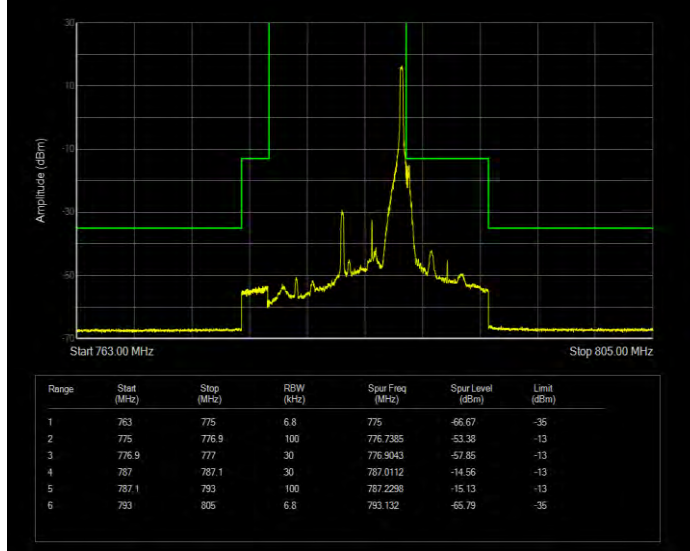

Band13 16QAM BW=5MHz Channel=23255 RB Size=1 Position=#Max Normal