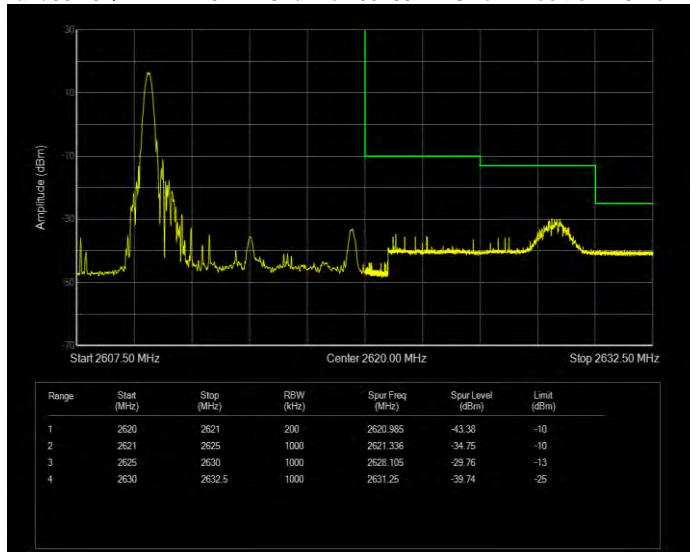

Band38 16QAM BW=10MHz Channel=38200 RB Size=1 Position=#0 Normal