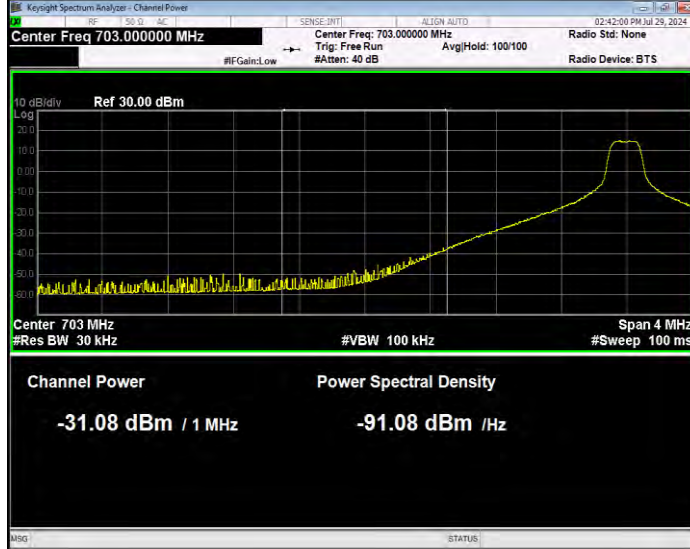

Band17 16QAM BW=5MHz Channel=23825 RB Size=1 Position=#Max Normal

Band17 16QAM BW=5MHz Channel=23825 RB Size=25 Position=#0 Extended

Band17 16QAM BW=5MHz Channel=23825 RB Size=25 Position=#0 Normal

Band17 QPSK BW=10MHz Channel=23780 RB Size=1 Position=#0 Extended