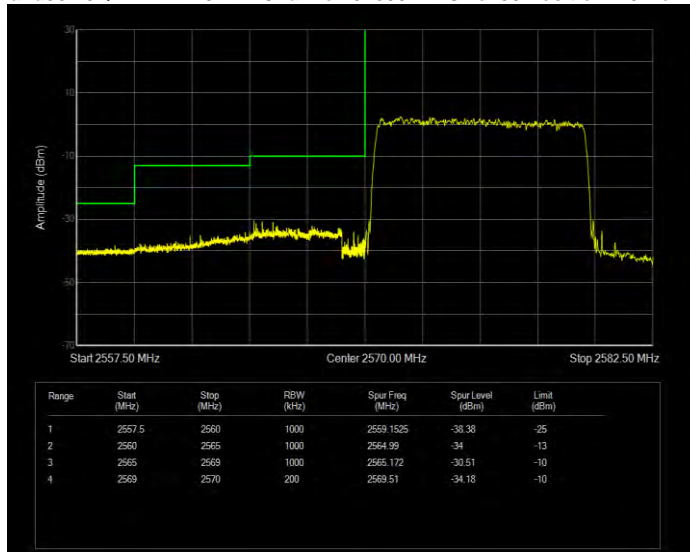

Band38 16QAM BW=10MHz Channel=37800 RB Size=50 Position=#0 Normal