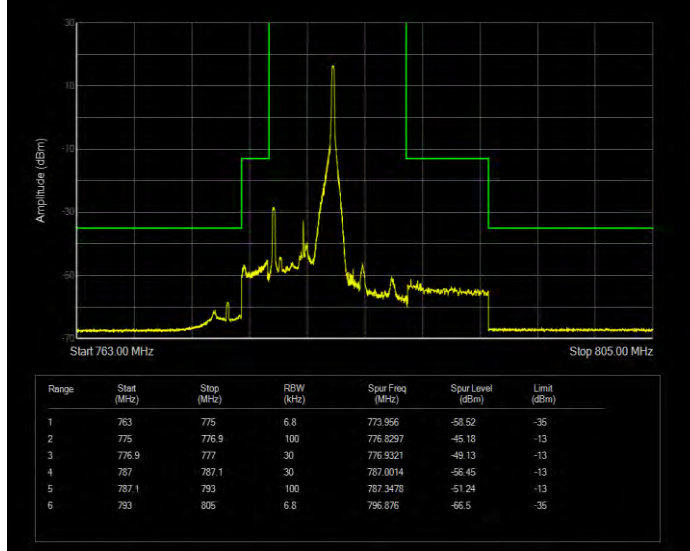

Band13 QPSK BW=5MHz Channel=23205 RB Size=1 Position=#Max Normal