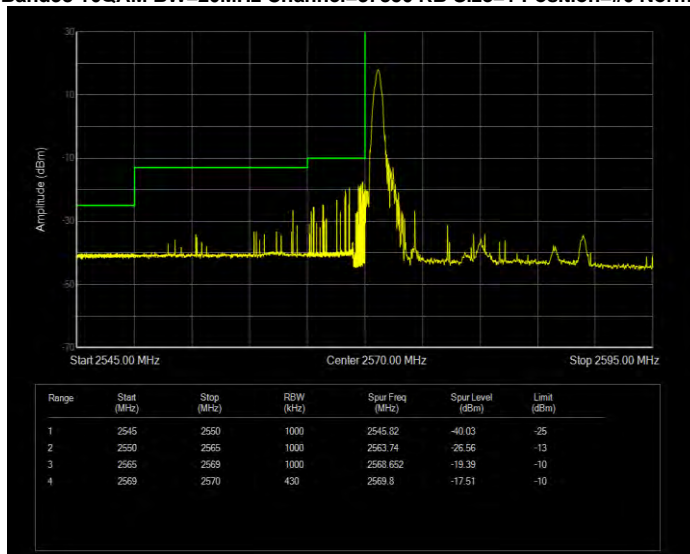

Band38 16QAM BW=20MHz Channel=37850 RB Size=1 Position=#0 Normal