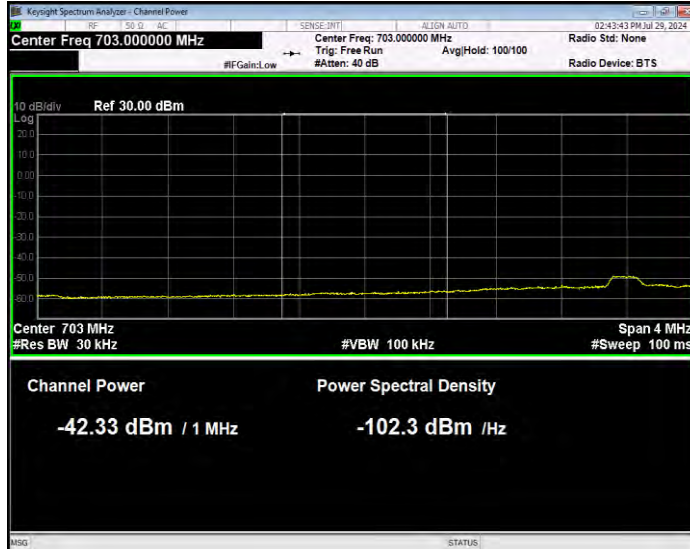

Band17 16QAM BW=10MHz Channel=23780 RB Size=1 Position=#Max Extended