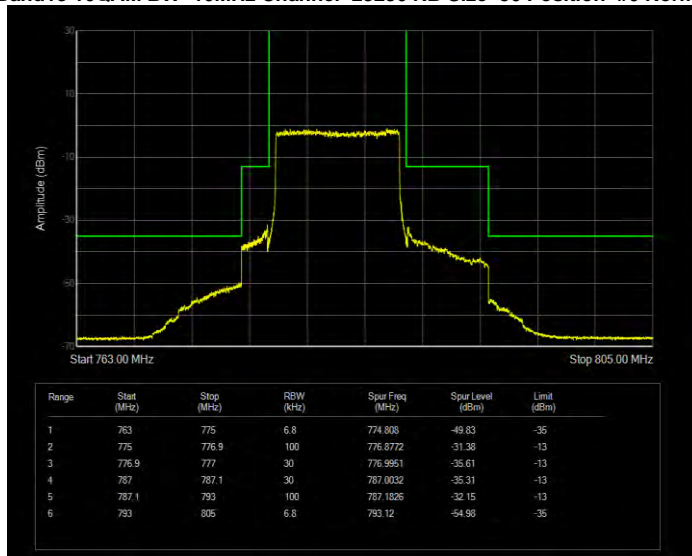

Band13 16QAM BW=10MHz Channel=23230 RB Size=1 Position=#0 Normal

Band13 16QAM BW=10MHz Channel=23230 RB Size=1 Position=#Max Extended

Band13 16QAM BW=10MHz Channel=23230 RB Size=50 Position=#0 Extended

Band13 16QAM BW=10MHz Channel=23230 RB Size=50 Position=#0 Normal