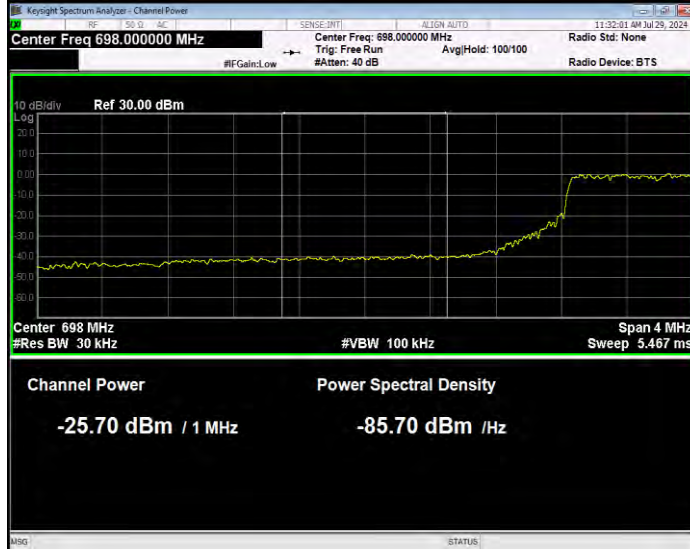

Band12 16QAM BW=5MHz Channel=23035 RB Size=1 Position=#0 Normal

Band12 16QAM BW=5MHz Channel=23035 RB Size=1 Position=#Max Extended

Band12 16QAM BW=5MHz Channel=23035 RB Size=1 Position=#Max Normal

Band12 16QAM BW=5MHz Channel=23035 RB Size=25 Position=#0 Extended