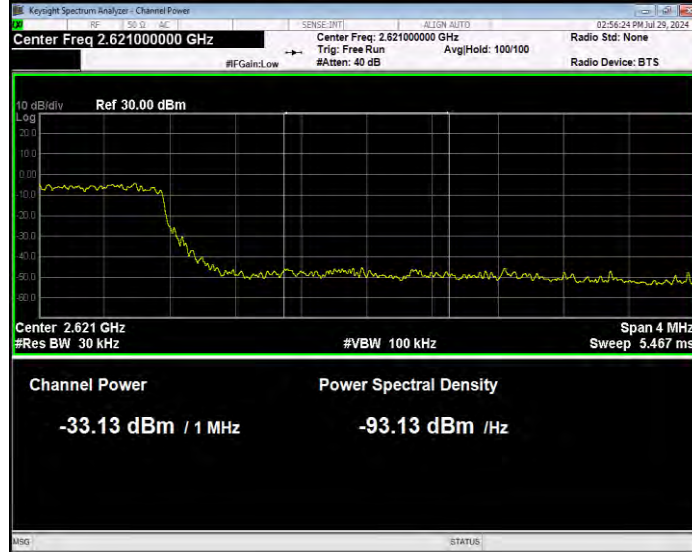

Band38 16QAM BW=5MHz Channel=38225 RB Size=25 Position=#0 Extended