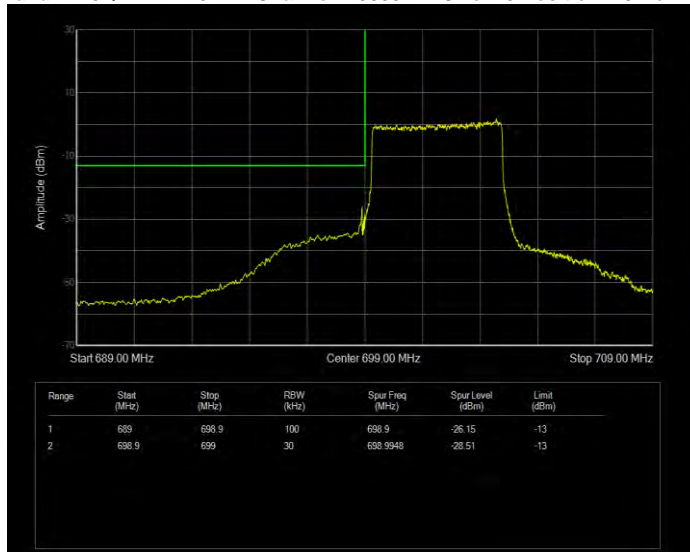

Band12 16QAM BW=5MHz Channel=23035 RB Size=25 Position=#0 Normal