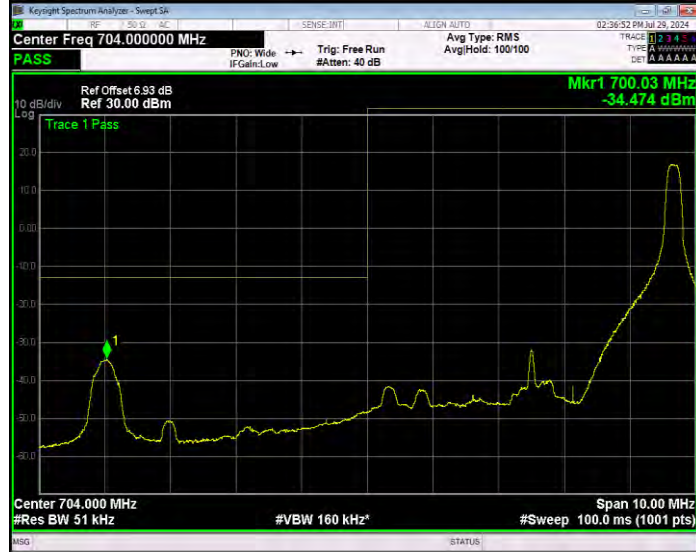

Band17 QPSK BW=5MHz Channel=23755 RB Size=1 Position=#Max Normal