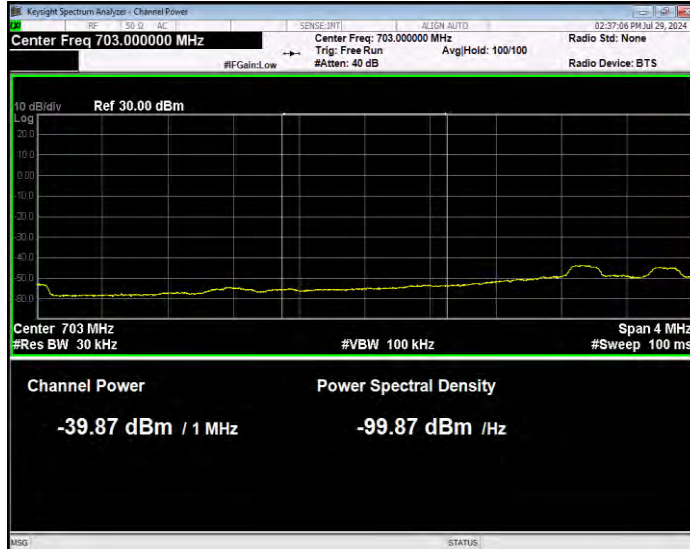

Band17 QPSK BW=5MHz Channel=23755 RB Size=1 Position=#Max Extended