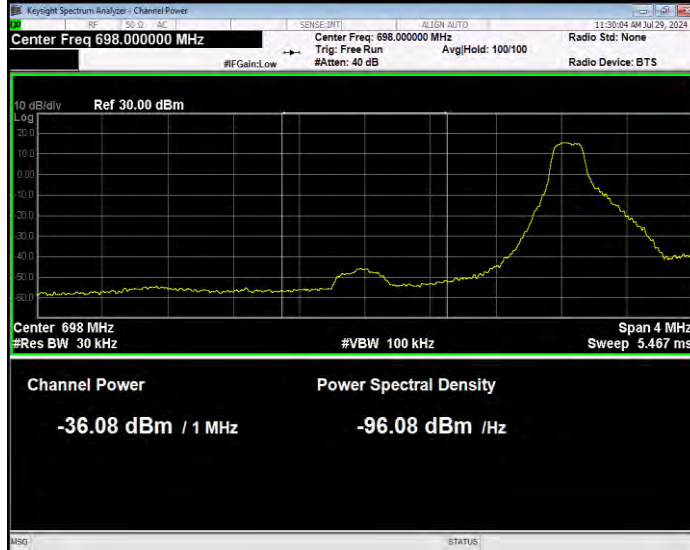

Band12 16QAM BW=10MHz Channel=23130 RB Size=1 Position=#Max Normal

Band12 16QAM BW=10MHz Channel=23130 RB Size=50 Position=#0 Extended

Band12 16QAM BW=10MHz Channel=23130 RB Size=50 Position=#0 Normal

Band12 16QAM BW=3MHz Channel=23025 RB Size=1 Position=#0 Extended