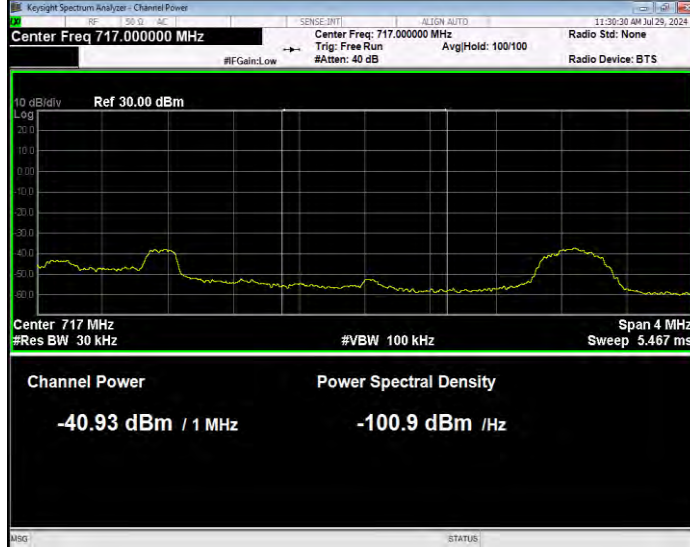

Band12 QPSK BW=3MHz Channel=23165 RB Size=1 Position=#0 Extended