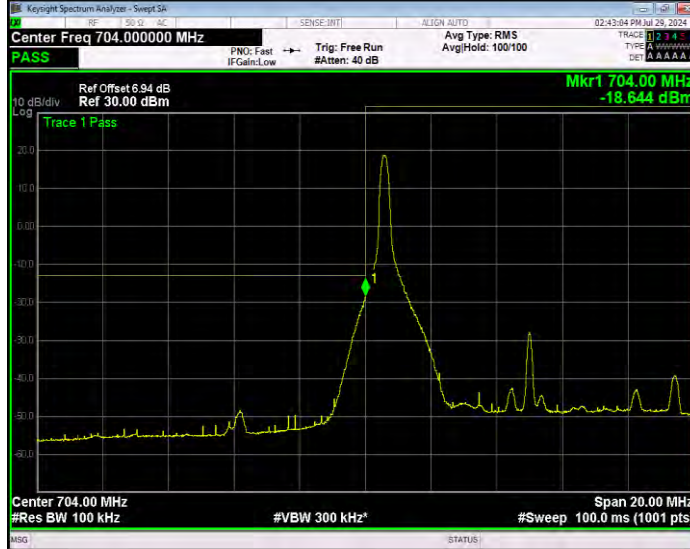

Band13 QPSK BW=5MHz Channel=23255 RB Size=25 Position=#0 Extended

Band13 QPSK BW=5MHz Channel=23255 RB Size=25 Position=#0 Normal

Band17 16QAM BW=10MHz Channel=23780 RB Size=1 Position=#0 Extended

Band17 16QAM BW=10MHz Channel=23780 RB Size=1 Position=#0 Normal