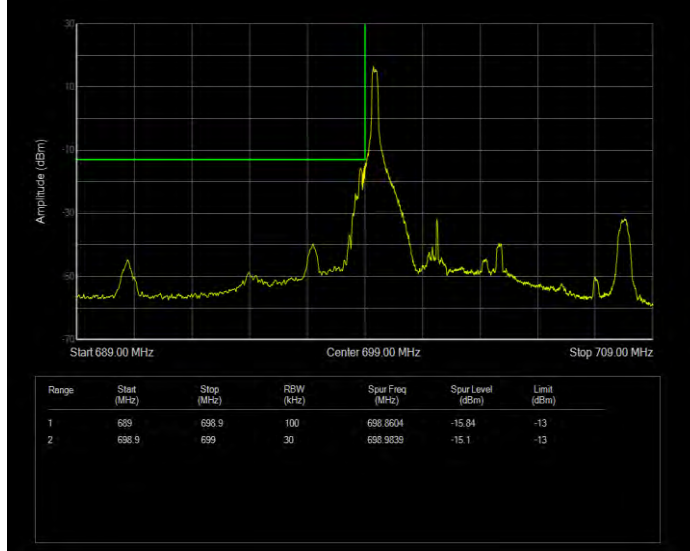

Band12 QPSK BW=5MHz Channel=23035 RB Size=1 Position=#0 Normal