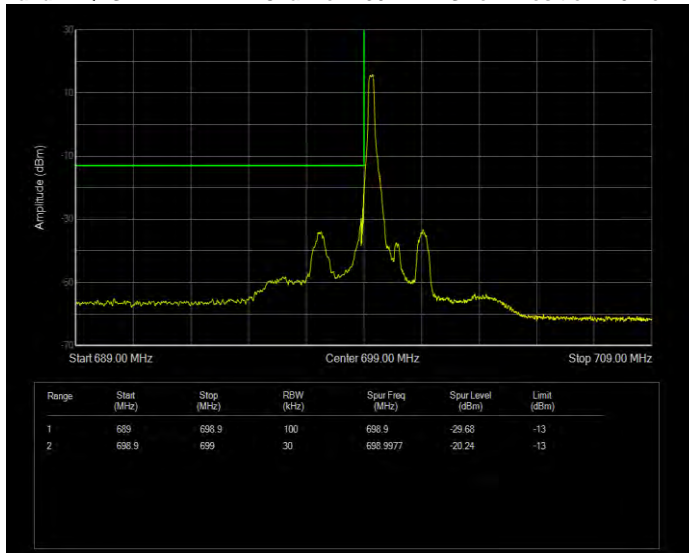

Band12 QPSK BW=1.4MHz Channel=23017 RB Size=1 Position=#0 Normal