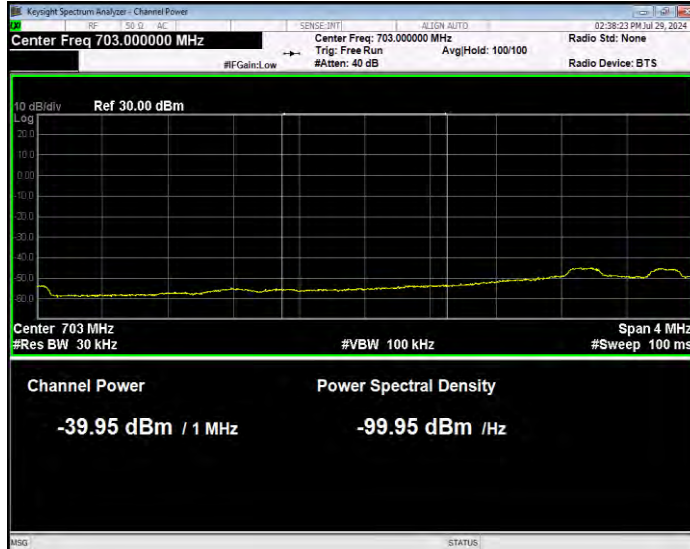

Band17 16QAM BW=5MHz Channel=23755 RB Size=1 Position=#Max Extended