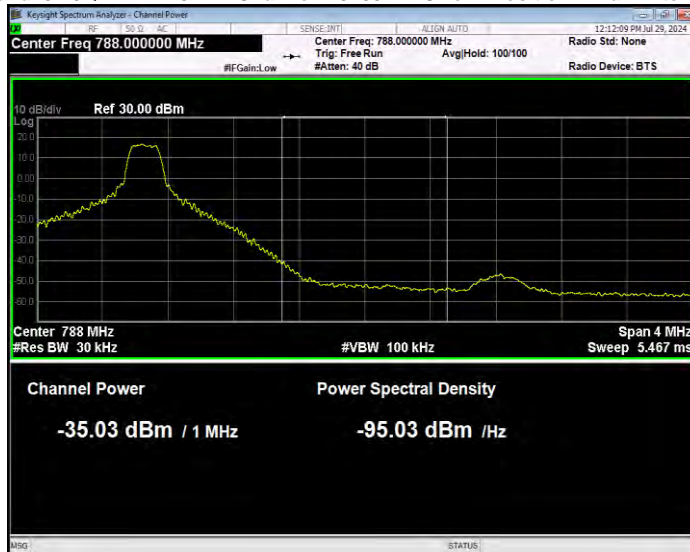

Band13 16QAM BW=5MHz Channel=23255 RB Size=1 Position=#Max Extended