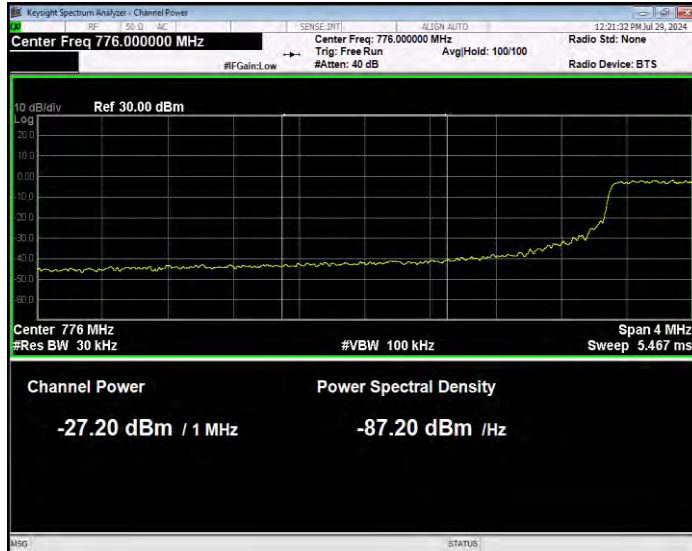

Band13 16QAM BW=10MHz Channel=23230 RB Size=1 Position=#0 Normal

Band13 16QAM BW=10MHz Channel=23230 RB Size=1 Position=#Max Extended

Band13 16QAM BW=10MHz Channel=23230 RB Size=50 Position=#0 Extended

Band13 16QAM BW=10MHz Channel=23230 RB Size=50 Position=#0 Normal