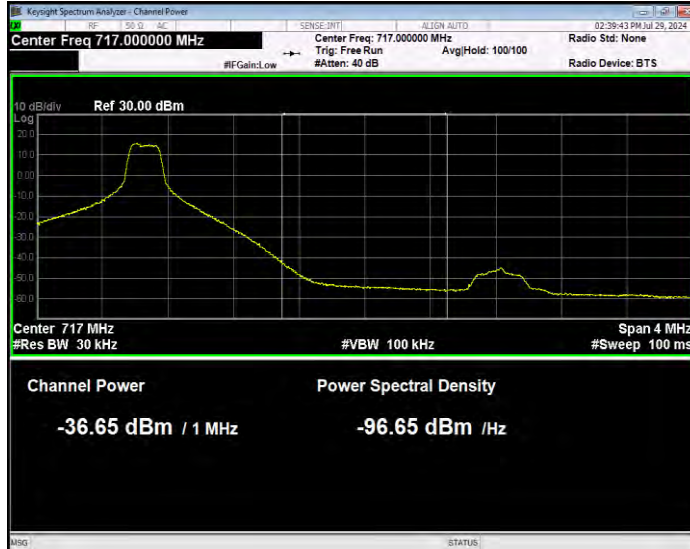

Band17 QPSK BW=5MHz Channel=23755 RB Size=25 Position=#0 Normal

Band17 QPSK BW=5MHz Channel=23825 RB Size=1 Position=#0 Extended

Band17 QPSK BW=5MHz Channel=23825 RB Size=1 Position=#0 Normal

Band17 QPSK BW=5MHz Channel=23825 RB Size=1 Position=#Max Extended