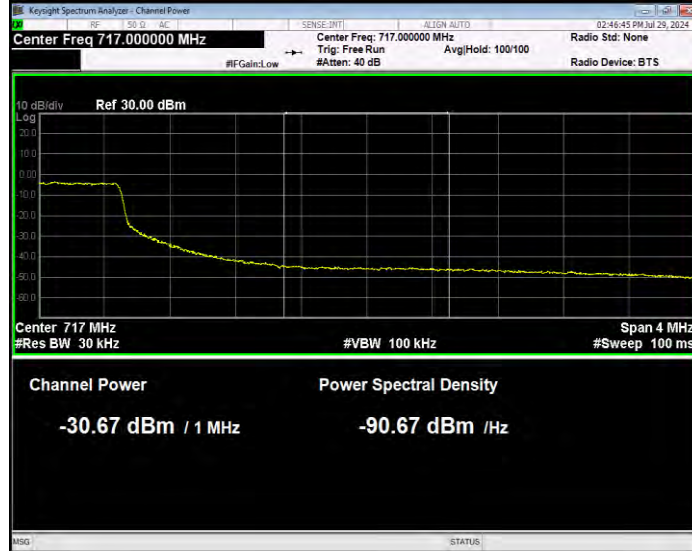

Band17 16QAM BW=10MHz Channel=23800 RB Size=50 Position=#0 Extended