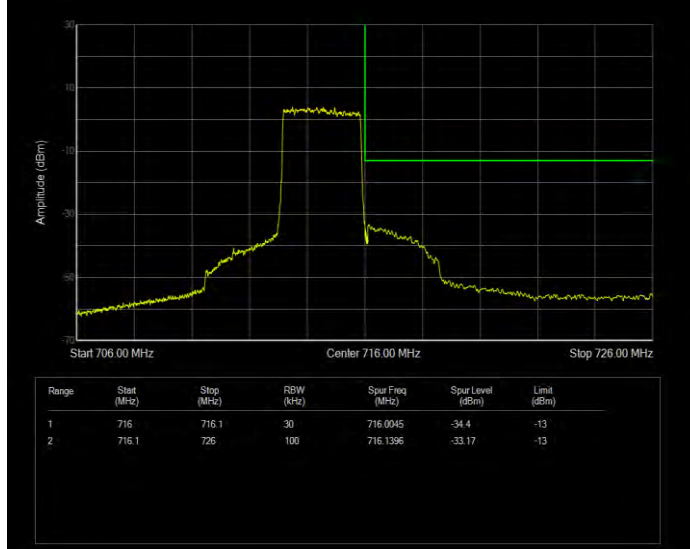

Band12 QPSK BW=3MHz Channel=23165 RB Size=15 Position=#0 Normal