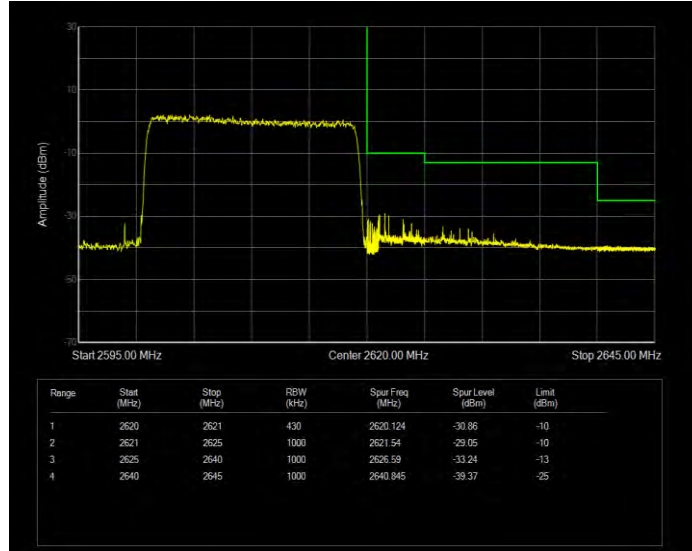

Band38 16QAM BW=20MHz Channel=38150 RB Size=100 Position=#0 Normal