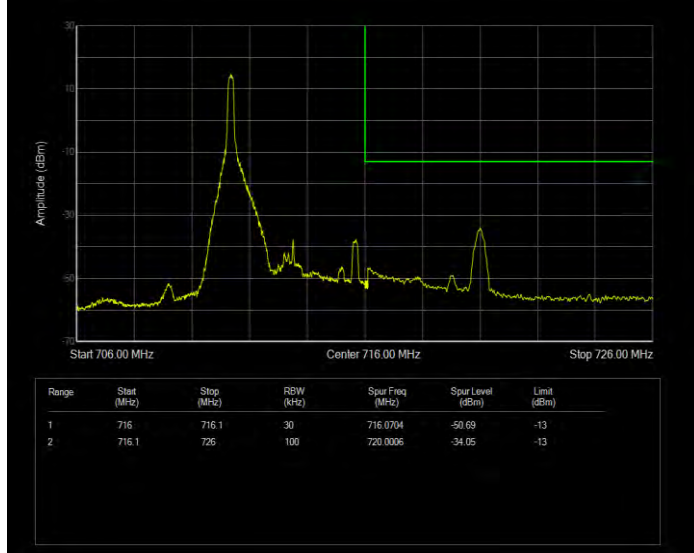

Band12 16QAM BW=5MHz Channel=23155 RB Size=1 Position=#0 Normal