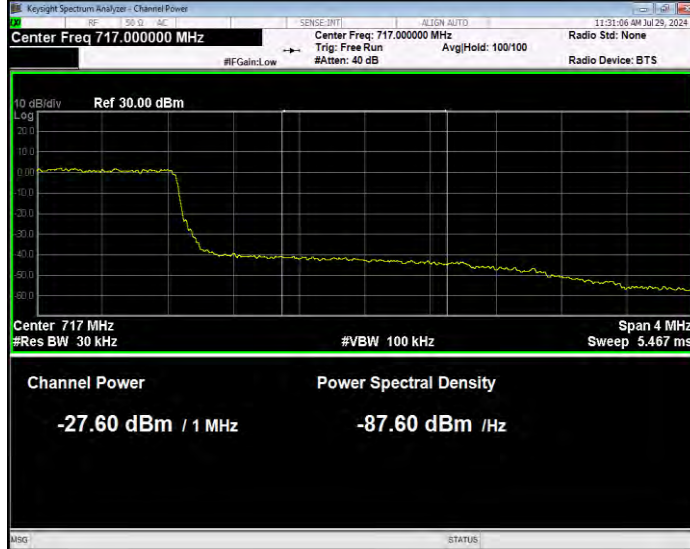

Band12 16QAM BW=3MHz Channel=23165 RB Size=15 Position=#0 Extended