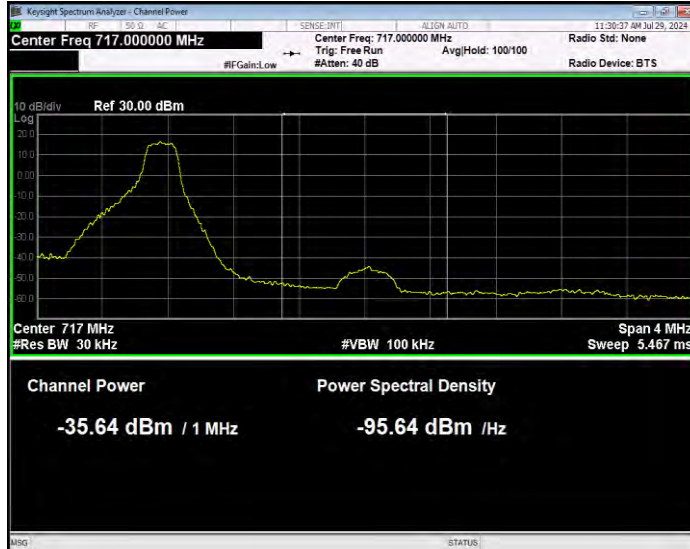

Band12 QPSK BW=3MHz Channel=23025 RB Size=15 Position=#0 Normal

Band12 QPSK BW=3MHz Channel=23165 RB Size=1 Position=#0 Extended

Band12 QPSK BW=3MHz Channel=23165 RB Size=1 Position=#0 Normal

Band12 QPSK BW=3MHz Channel=23165 RB Size=1 Position=#Max Extended