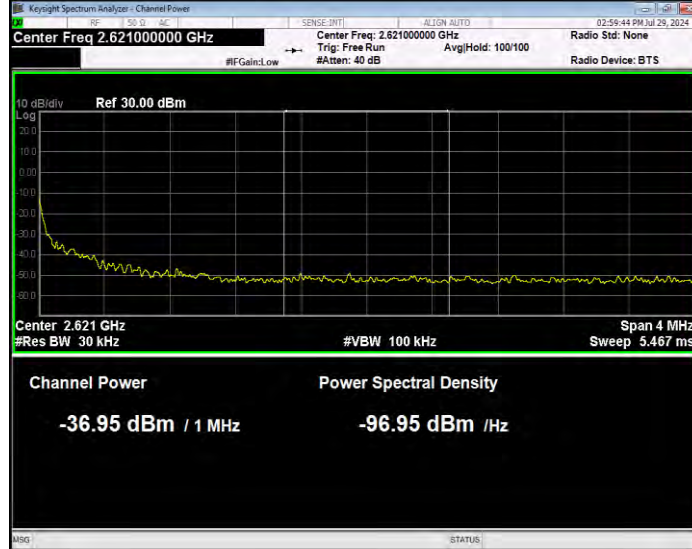

Band38 16QAM BW=20MHz Channel=38150 RB Size=100 Position=#0 Extended