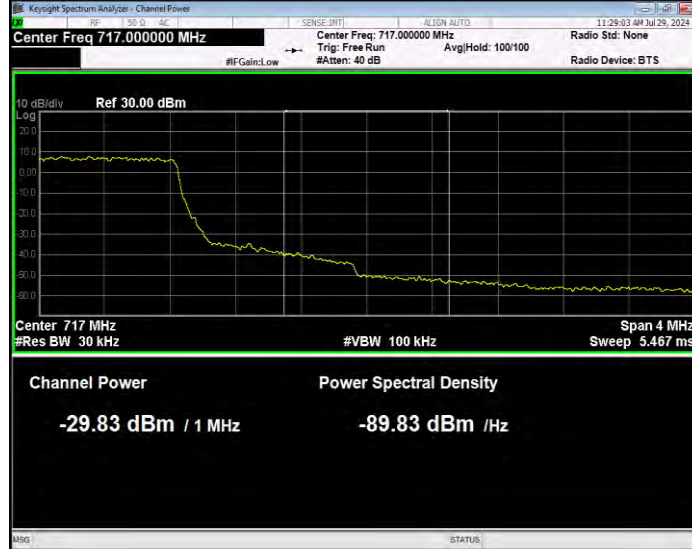

Band12 QPSK BW=1.4MHz Channel=23173 RB Size=6 Position=#0 Extended