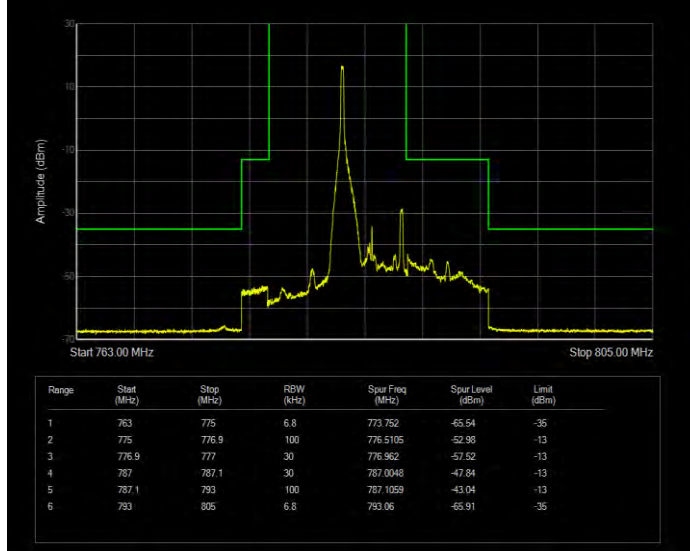

Band13 QPSK BW=5MHz Channel=23205 RB Size=1 Position=#Max Extended

Band13 QPSK BW=5MHz Channel=23205 RB Size=1 Position=#Max Normal

Band13 QPSK BW=5MHz Channel=23205 RB Size=25 Position=#0 Extended

Band13 QPSK BW=5MHz Channel=23205 RB Size=25 Position=#0 Normal

Band13 QPSK BW=5MHz Channel=23255 RB Size=1 Position=#0 Extended

Band13 QPSK BW=5MHz Channel=23255 RB Size=1 Position=#0 Normal

Band13 QPSK BW=5MHz Channel=23255 RB Size=1 Position=#Max Extended

Band13 QPSK BW=5MHz Channel=23255 RB Size=1 Position=#Max Normal