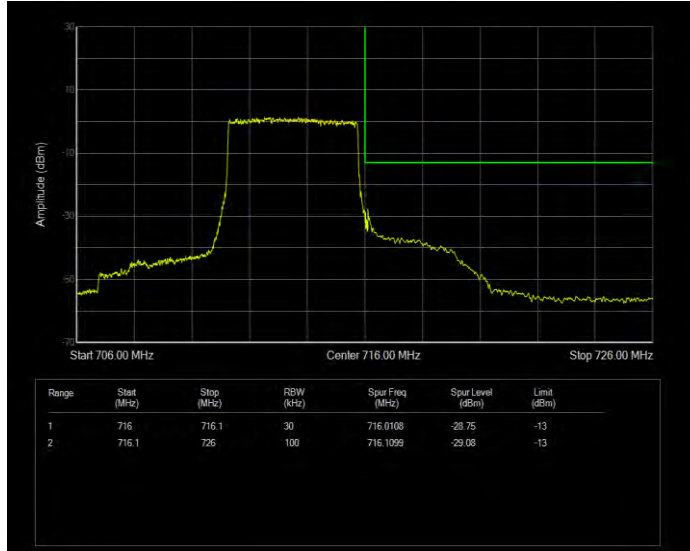

Band12 QPSK BW=5MHz Channel=23155 RB Size=25 Position=#0 Normal