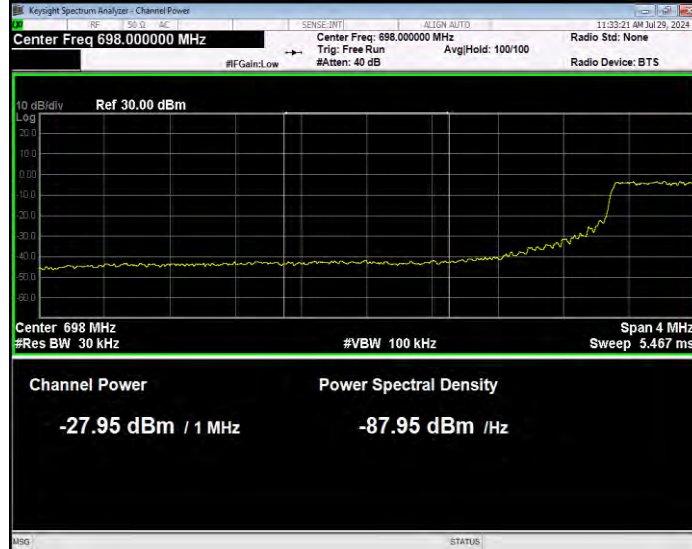

Band12 QPSK BW=10MHz Channel=23060 RB Size=1 Position=#0 Normal

Band12 QPSK BW=10MHz Channel=23060 RB Size=1 Position=#Max Extended

Band12 QPSK BW=10MHz Channel=23060 RB Size=1 Position=#Max Normal

Band12 QPSK BW=10MHz Channel=23060 RB Size=50 Position=#0 Extended