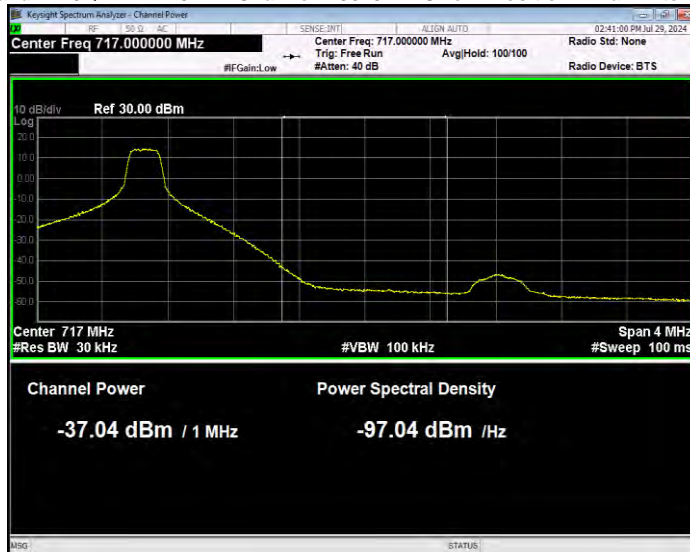

Band17 16QAM BW=5MHz Channel=23755 RB Size=25 Position=#0 Normal

Band17 16QAM BW=5MHz Channel=23825 RB Size=1 Position=#0 Extended

Band17 16QAM BW=5MHz Channel=23825 RB Size=1 Position=#0 Normal

Band17 16QAM BW=5MHz Channel=23825 RB Size=1 Position=#Max Extended