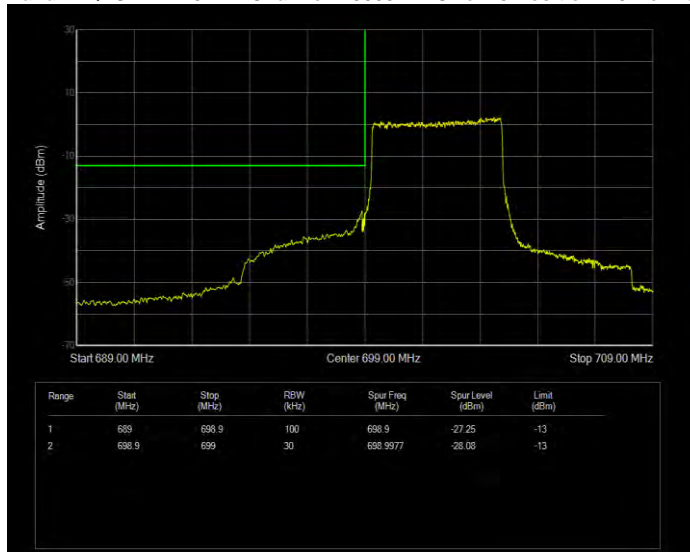

Band12 QPSK BW=5MHz Channel=23035 RB Size=25 Position=#0 Normal