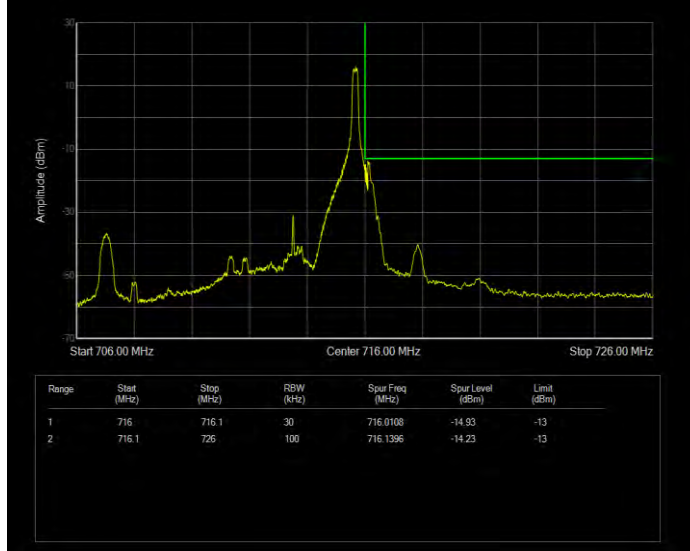

Band12 QPSK BW=5MHz Channel=23155 RB Size=1 Position=#Max Normal