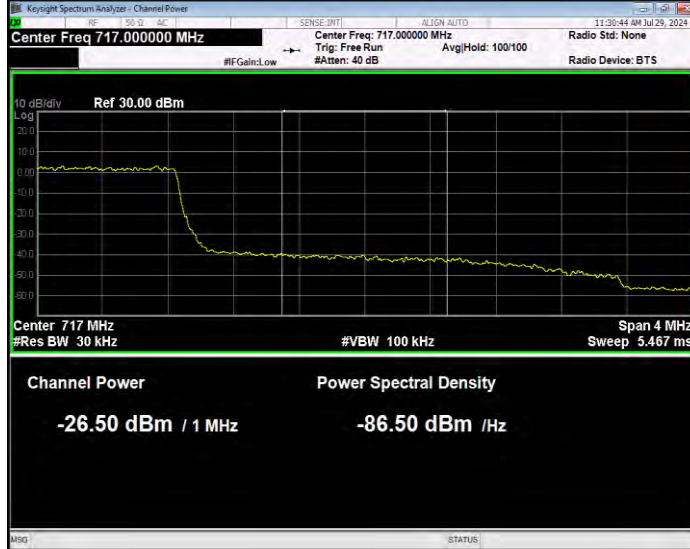

Band12 QPSK BW=3MHz Channel=23165 RB Size=15 Position=#0 Extended