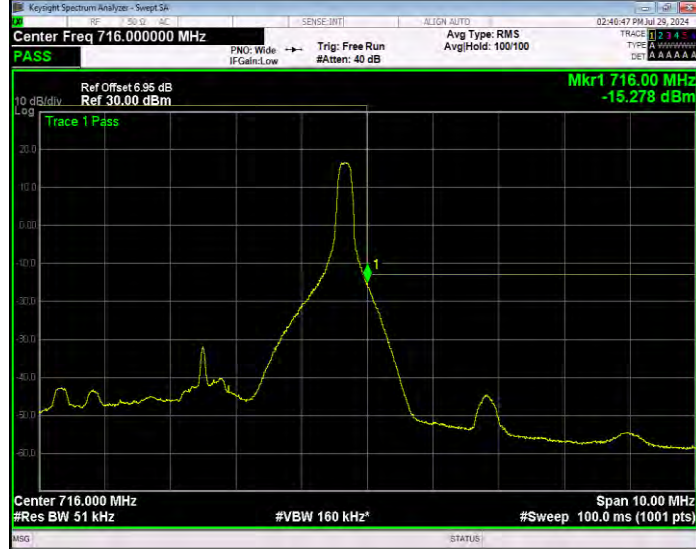

Band17 16QAM BW=5MHz Channel=23825 RB Size=1 Position=#Max Normal