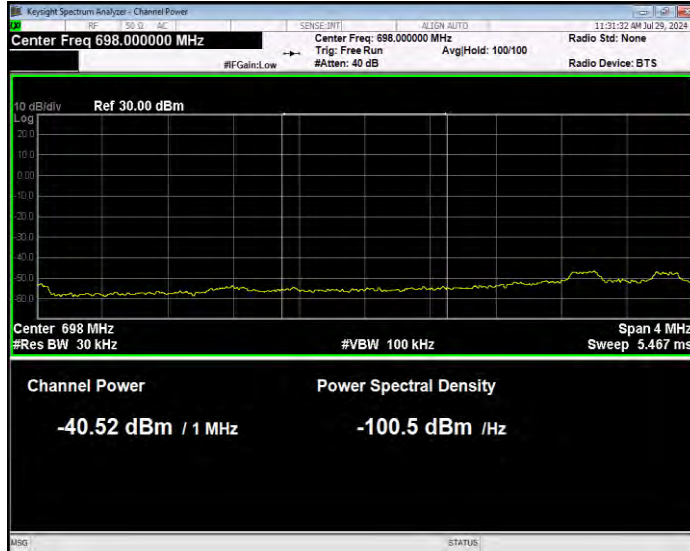

Band12 QPSK BW=5MHz Channel=23035 RB Size=1 Position=#Max Extended