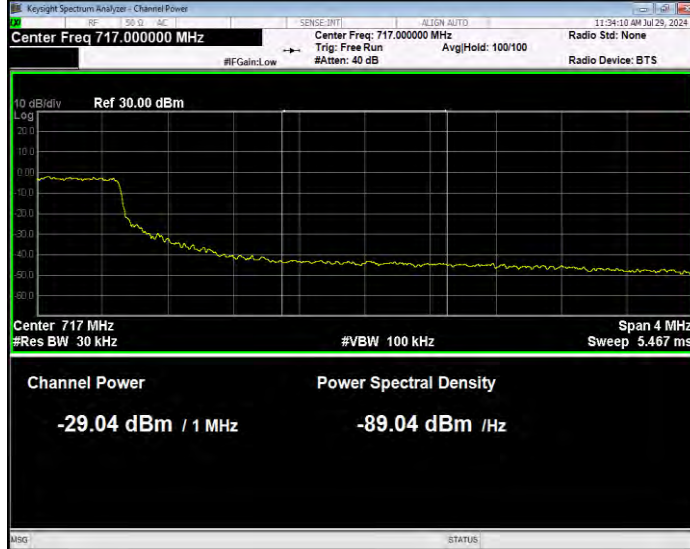

Band12 QPSK BW=10MHz Channel=23130 RB Size=50 Position=#0 Extended