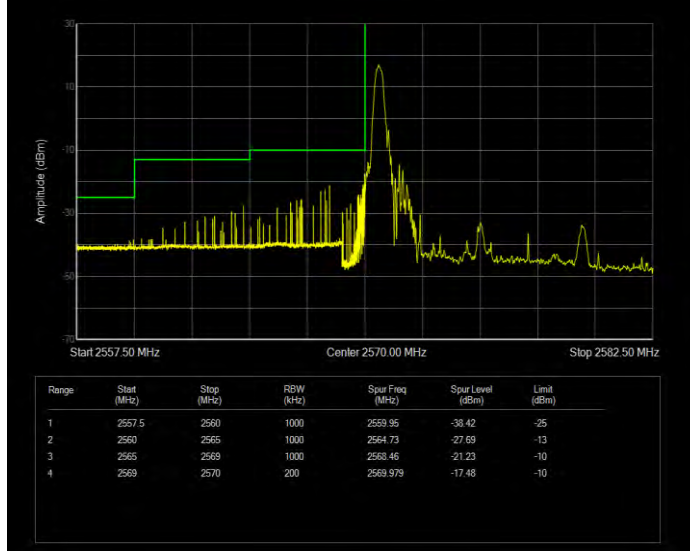

Band38 16QAM BW=10MHz Channel=37800 RB Size=1 Position=#0 Normal