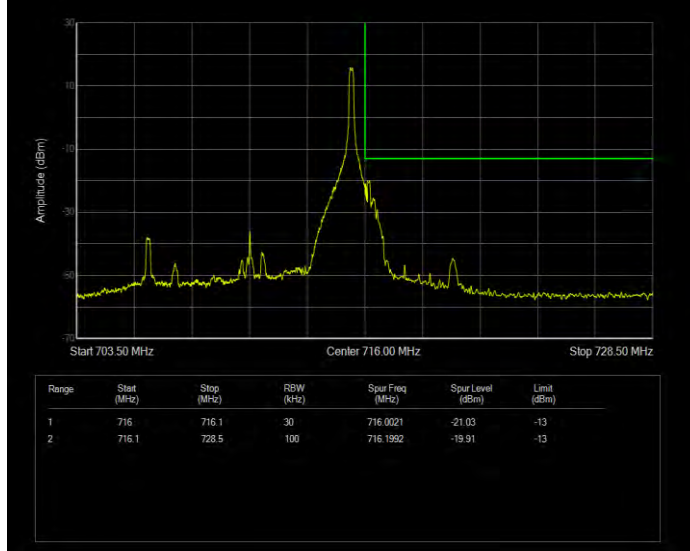

Band12 QPSK BW=10MHz Channel=23130 RB Size=1 Position=#Max Normal