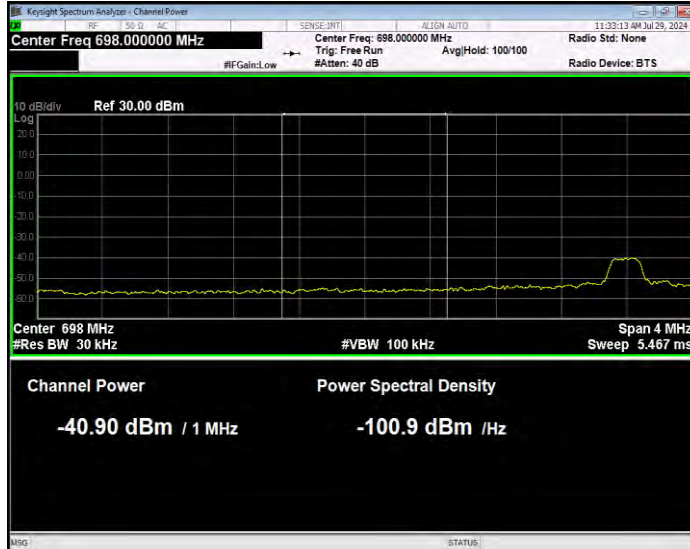

Band12 QPSK BW=10MHz Channel=23060 RB Size=1 Position=#Max Extended