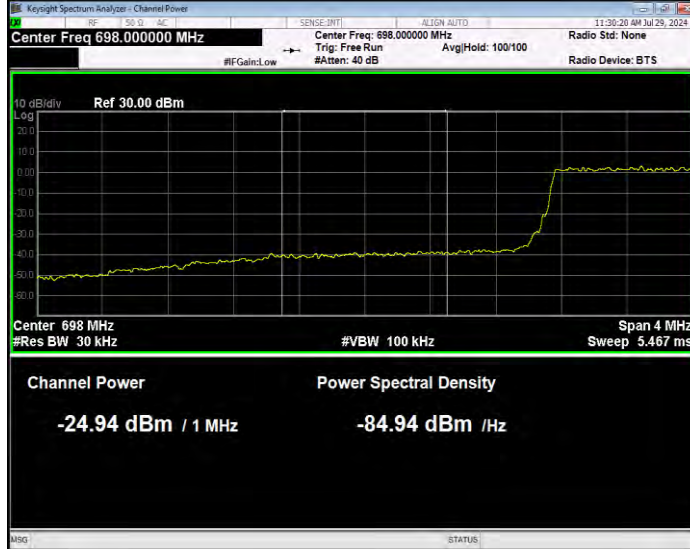

Band12 16QAM BW=3MHz Channel=23025 RB Size=1 Position=#0 Normal

Band12 16QAM BW=3MHz Channel=23025 RB Size=1 Position=#Max Extended

Band12 16QAM BW=3MHz Channel=23025 RB Size=1 Position=#Max Normal

Band12 16QAM BW=3MHz Channel=23025 RB Size=15 Position=#0 Extended