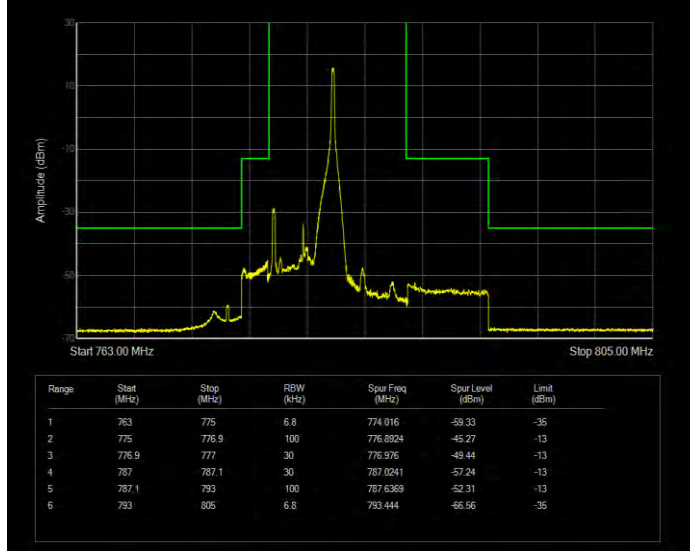

Band13 16QAM BW=5MHz Channel=23205 RB Size=1 Position=#0 Extended

Band13 16QAM BW=5MHz Channel=23205 RB Size=1 Position=#0 Normal

Band13 16QAM BW=5MHz Channel=23205 RB Size=1 Position=#Max Extended

Band13 16QAM BW=5MHz Channel=23205 RB Size=1 Position=#Max Normal