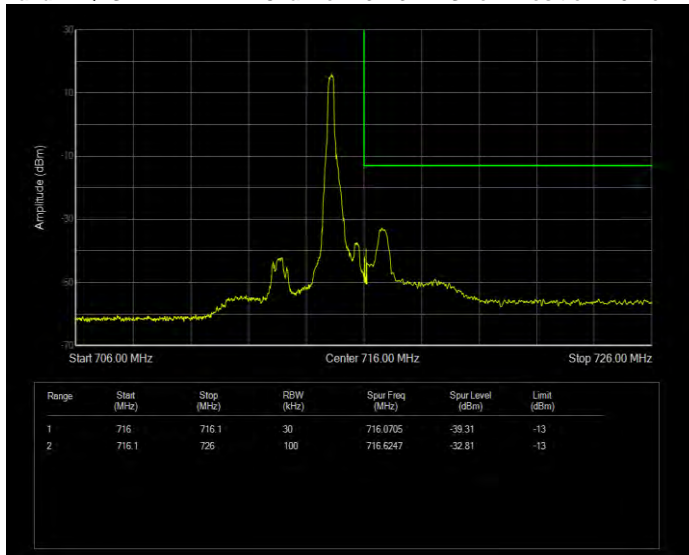

Band12 QPSK BW=1.4MHz Channel=23173 RB Size=1 Position=#0 Normal