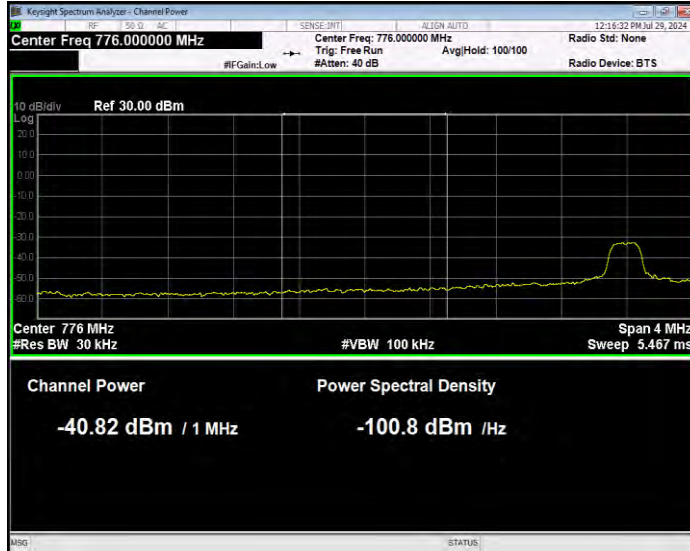

Band13 QPSK BW=10MHz Channel=23230 RB Size=1 Position=#Max Extended