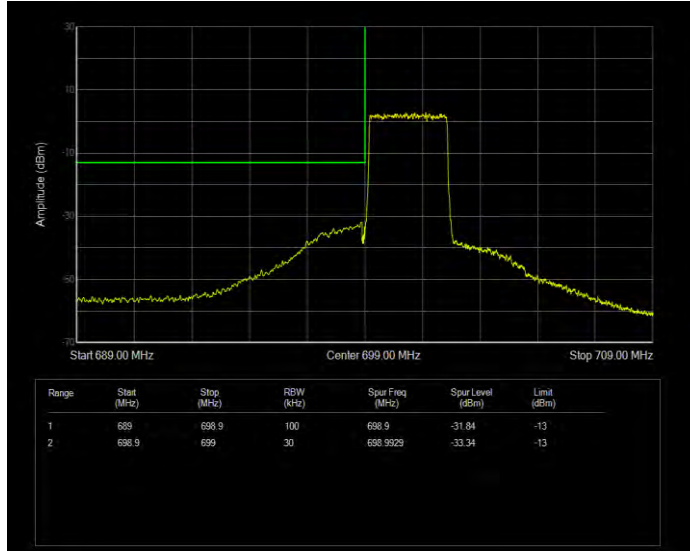

Band12 16QAM BW=3MHz Channel=23025 RB Size=15 Position=#0 Normal