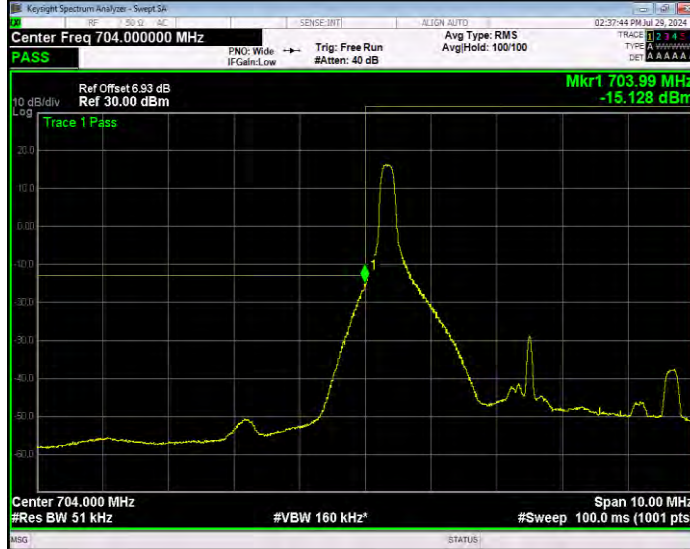

Band17 16QAM BW=5MHz Channel=23755 RB Size=1 Position=#0 Normal