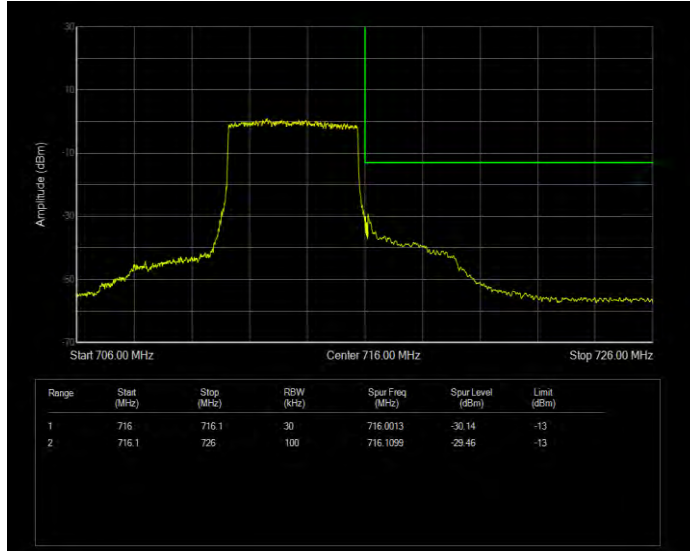

Band12 16QAM BW=5MHz Channel=23155 RB Size=25 Position=#0 Normal