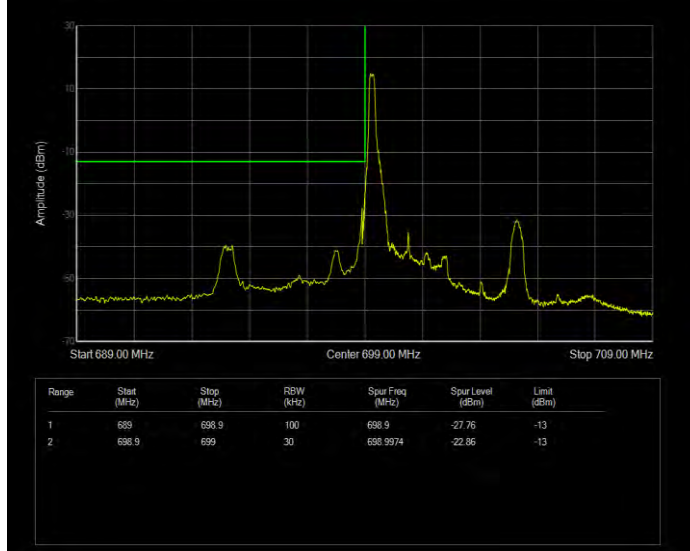

Band12 16QAM BW=3MHz Channel=23025 RB Size=1 Position=#0 Normal