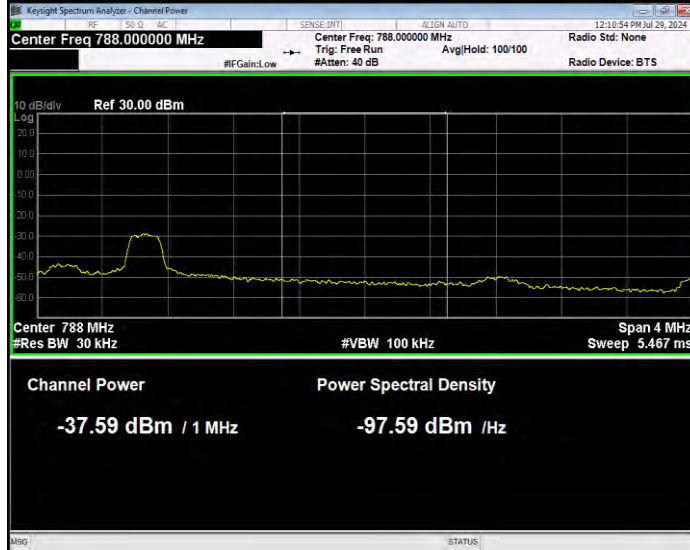

Band13 16QAM BW=5MHz Channel=23255 RB Size=1 Position=#0 Extended