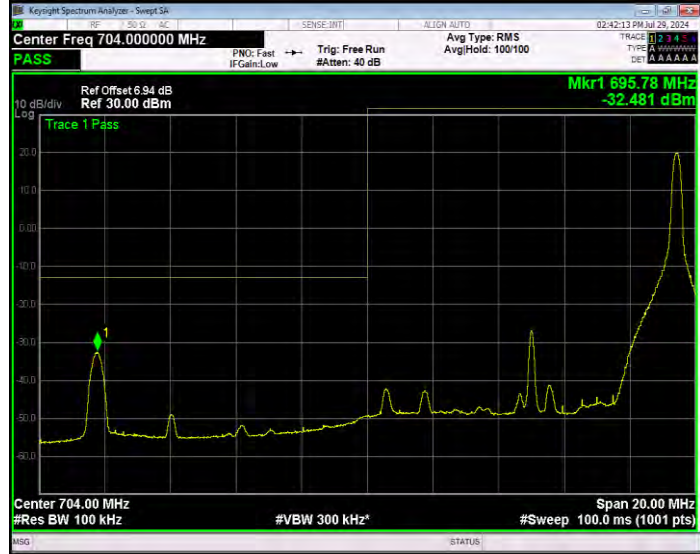

Band17 QPSK BW=10MHz Channel=23780 RB Size=1 Position=#Max Normal