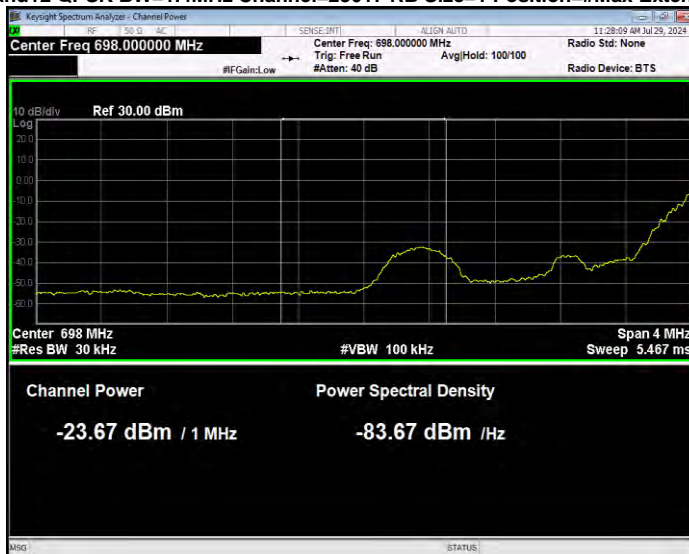

Band12 QPSK BW=1.4MHz Channel=23017 RB Size=1 Position=#Max Extended