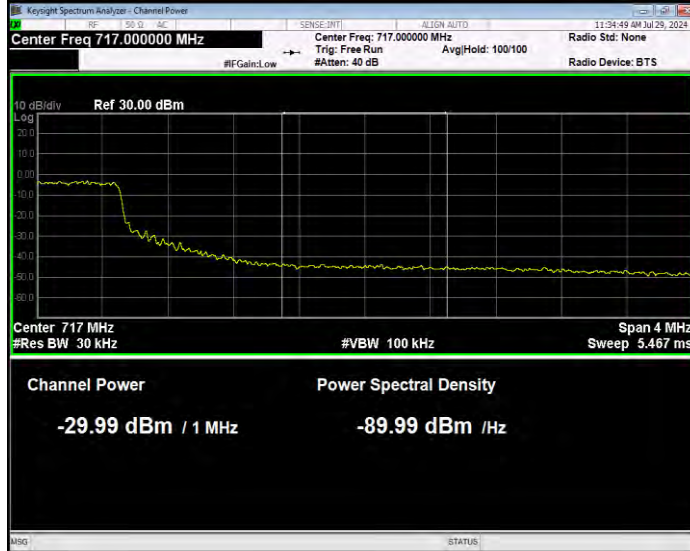

Band12 16QAM BW=10MHz Channel=23130 RB Size=1 Position=#Max Normal

Band12 16QAM BW=10MHz Channel=23130 RB Size=50 Position=#0 Extended

Band12 16QAM BW=10MHz Channel=23130 RB Size=50 Position=#0 Normal

Band12 16QAM BW=3MHz Channel=23025 RB Size=1 Position=#0 Extended