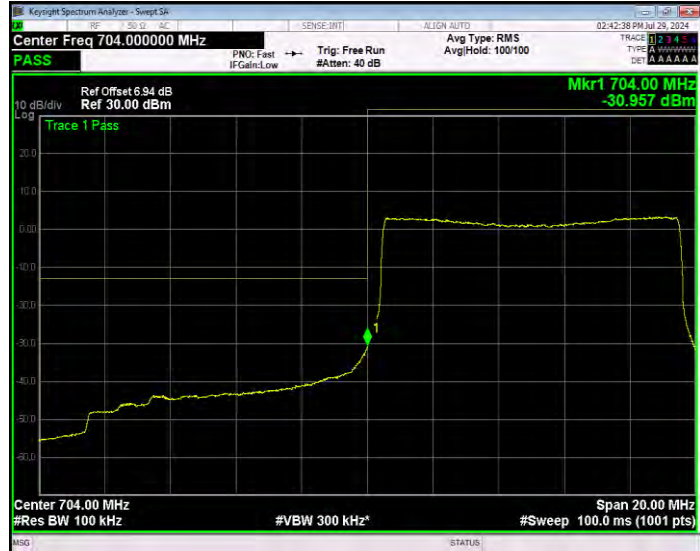

Band17 QPSK BW=10MHz Channel=23780 RB Size=50 Position=#0 Normal