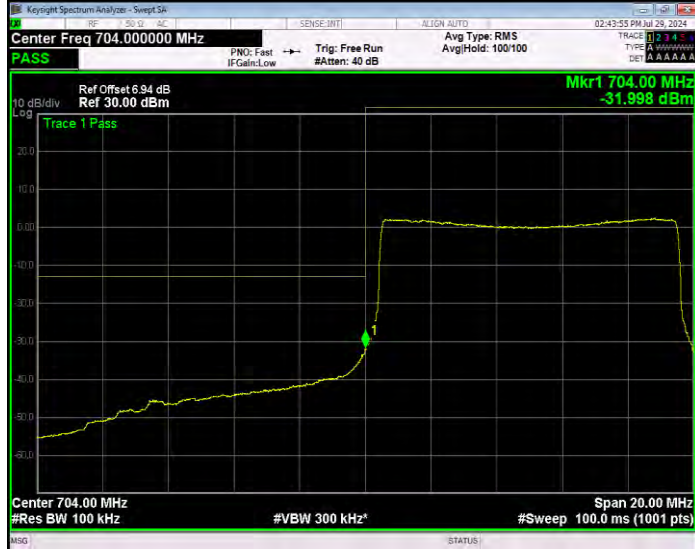

Band17 16QAM BW=10MHz Channel=23780 RB Size=50 Position=#0 Normal