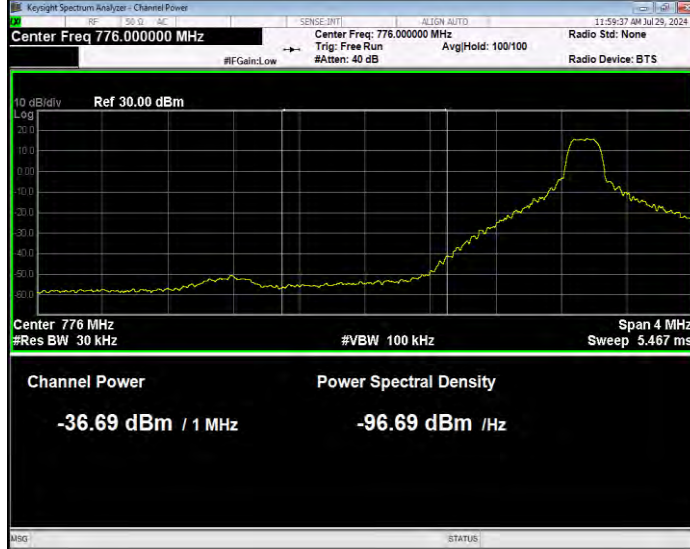

Band13 QPSK BW=5MHz Channel=23205 RB Size=1 Position=#0 Extended