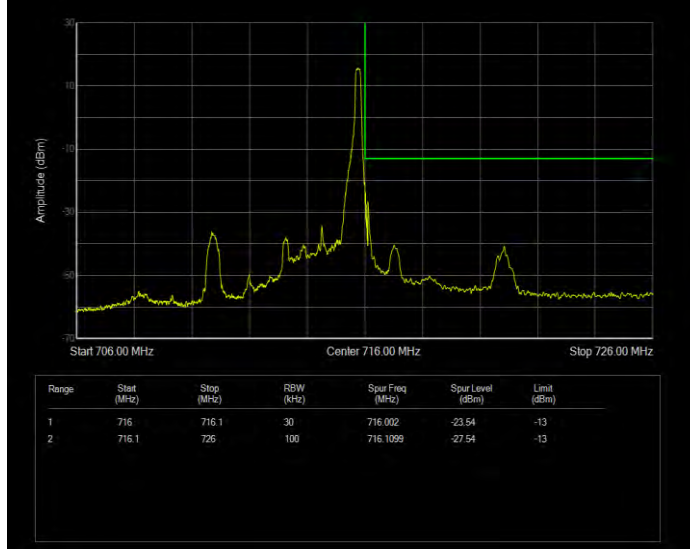

Band12 QPSK BW=3MHz Channel=23165 RB Size=1 Position=#Max Normal