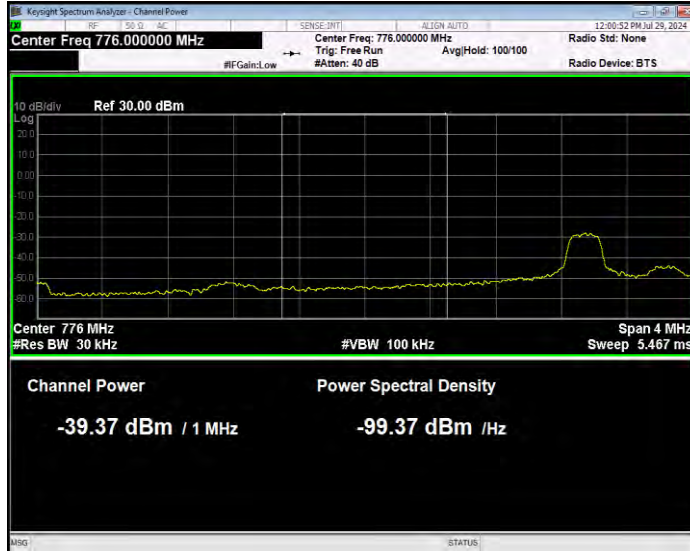

Band13 QPSK BW=5MHz Channel=23205 RB Size=1 Position=#Max Extended