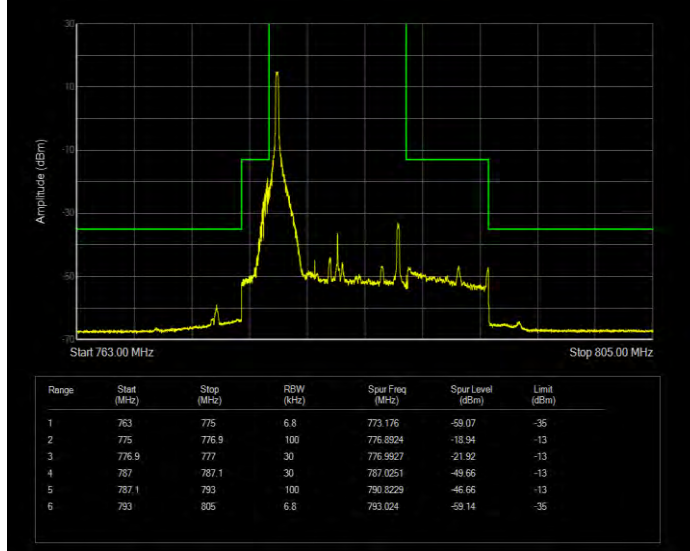

Band13 16QAM BW=10MHz Channel=23230 RB Size=1 Position=#0 Normal