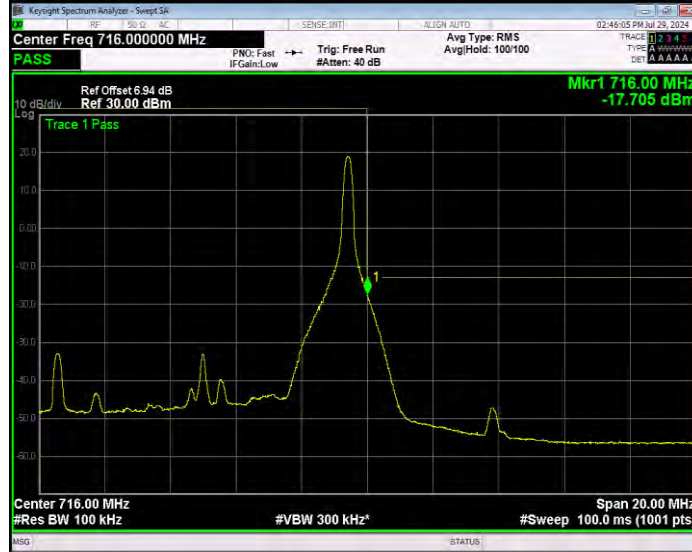

Band17 16QAM BW=10MHz Channel=23800 RB Size=1 Position=#Max Normal