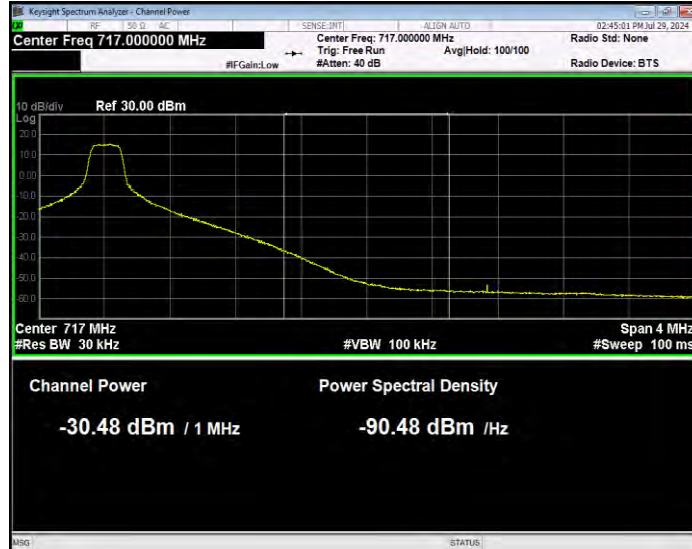

Band17 QPSK BW=10MHz Channel=23780 RB Size=50 Position=#0 Normal

Band17 QPSK BW=10MHz Channel=23800 RB Size=1 Position=#0 Extended

Band17 QPSK BW=10MHz Channel=23800 RB Size=1 Position=#0 Normal

Band17 QPSK BW=10MHz Channel=23800 RB Size=1 Position=#Max Extended