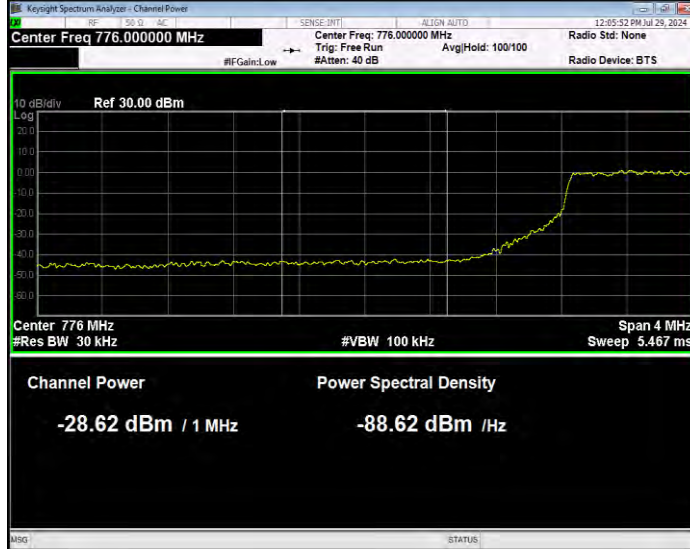

Band13 16QAM BW=5MHz Channel=23205 RB Size=25 Position=#0 Extended