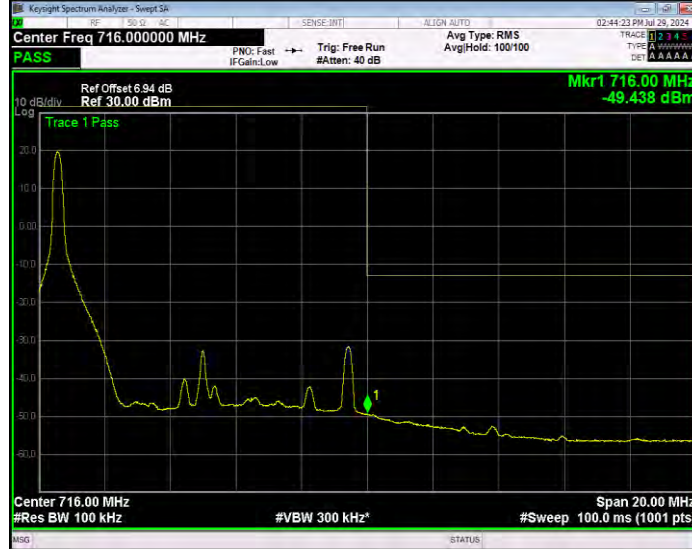

Band17 QPSK BW=10MHz Channel=23800 RB Size=1 Position=#0 Normal