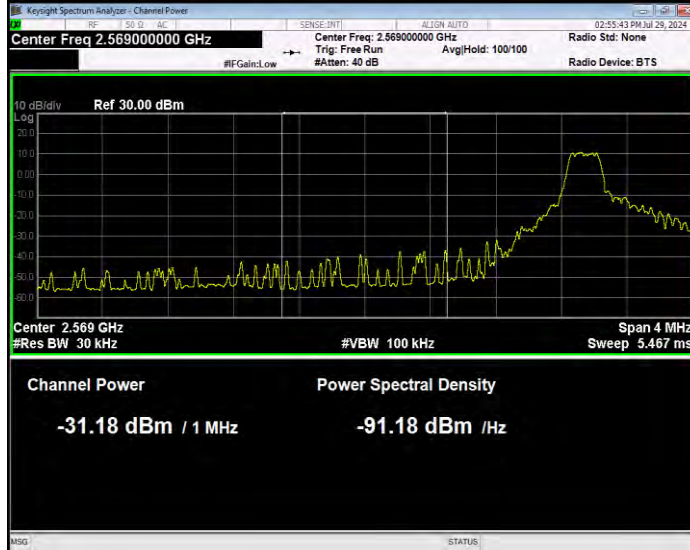

Band38 16QAM BW=20MHz Channel=38150 RB Size=1 Position=#0 Normal

Band38 16QAM BW=20MHz Channel=38150 RB Size=100 Position=#0 Extended

Band38 16QAM BW=20MHz Channel=38150 RB Size=100 Position=#0 Normal

Band38 16QAM BW=5MHz Channel=37775 RB Size=1 Position=#0 Extended