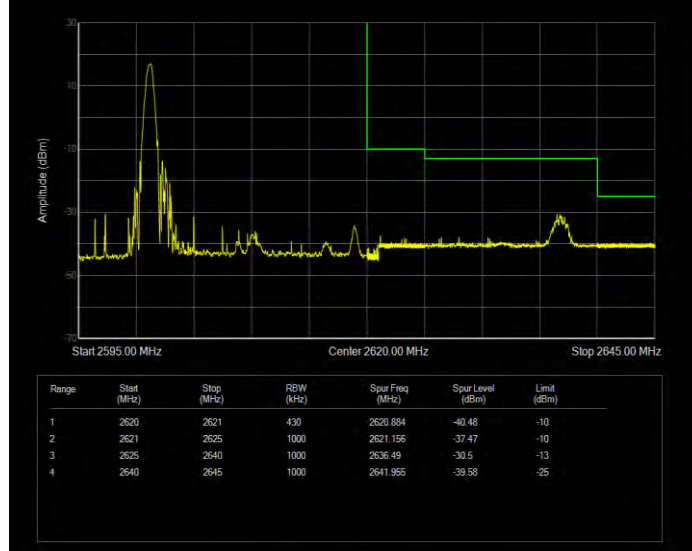

Band38 16QAM BW=20MHz Channel=38150 RB Size=1 Position=#0 Normal