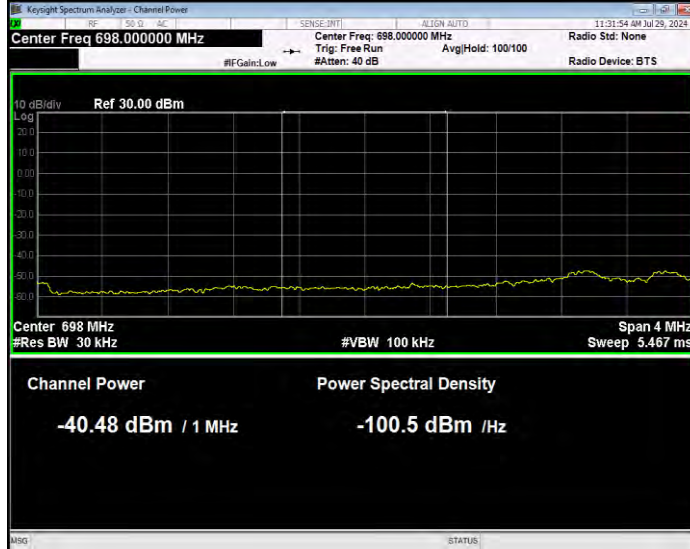

Band12 16QAM BW=5MHz Channel=23035 RB Size=1 Position=#Max Extended