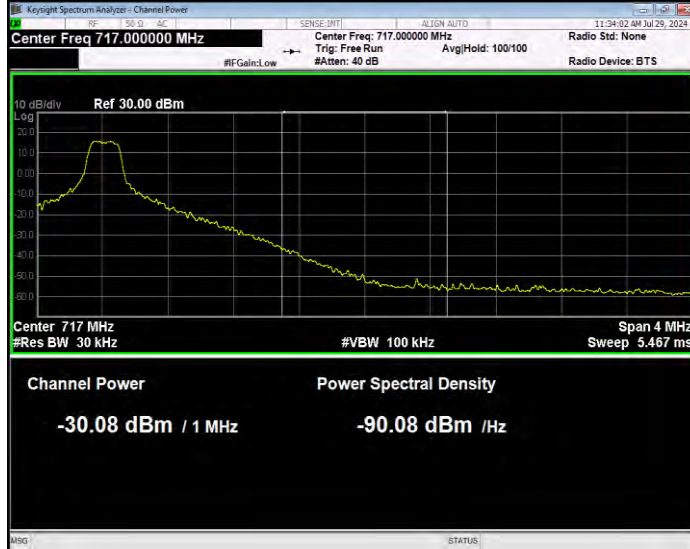

Band12 QPSK BW=10MHz Channel=23060 RB Size=50 Position=#0 Normal

Band12 QPSK BW=10MHz Channel=23130 RB Size=1 Position=#0 Extended

Band12 QPSK BW=10MHz Channel=23130 RB Size=1 Position=#0 Normal

Band12 QPSK BW=10MHz Channel=23130 RB Size=1 Position=#Max Extended