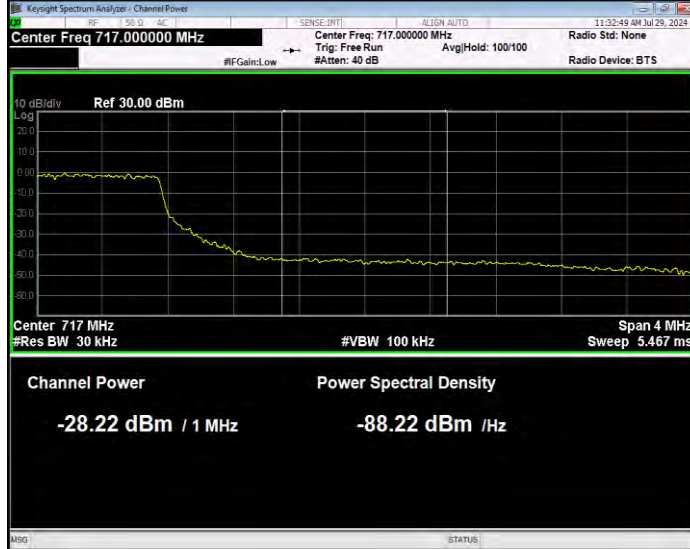

Band12 16QAM BW=5MHz Channel=23155 RB Size=25 Position=#0 Extended