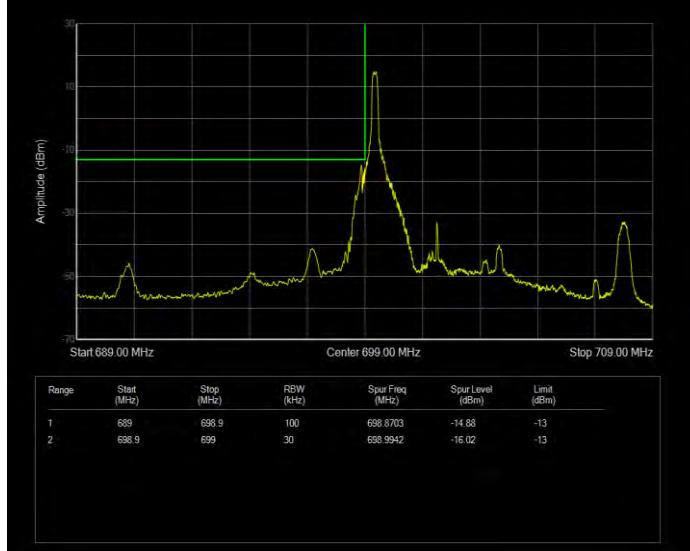

Band12 16QAM BW=5MHz Channel=23035 RB Size=1 Position=#0 Normal