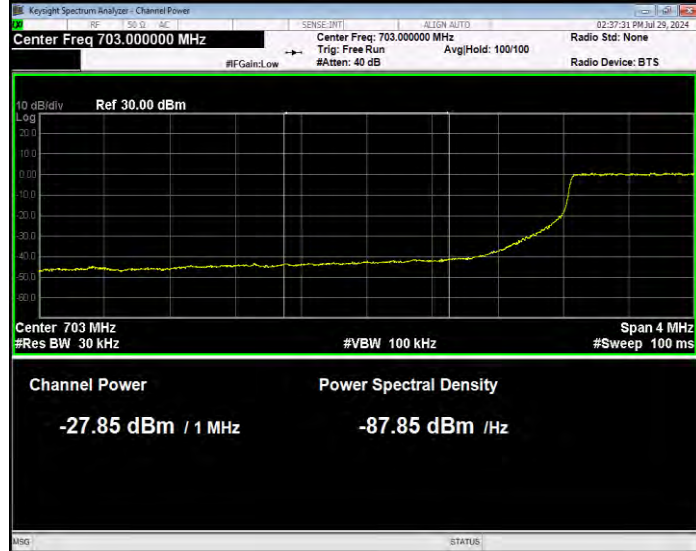

Band17 QPSK BW=5MHz Channel=23755 RB Size=1 Position=#0 Normal

Band17 QPSK BW=5MHz Channel=23755 RB Size=1 Position=#Max Extended

Band17 QPSK BW=5MHz Channel=23755 RB Size=1 Position=#Max Normal

Band17 QPSK BW=5MHz Channel=23755 RB Size=25 Position=#0 Extended