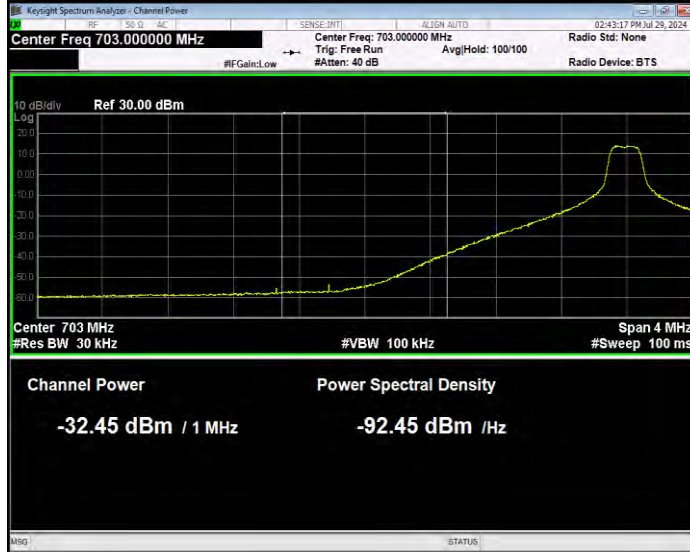

Band17 16QAM BW=10MHz Channel=23780 RB Size=1 Position=#0 Extended