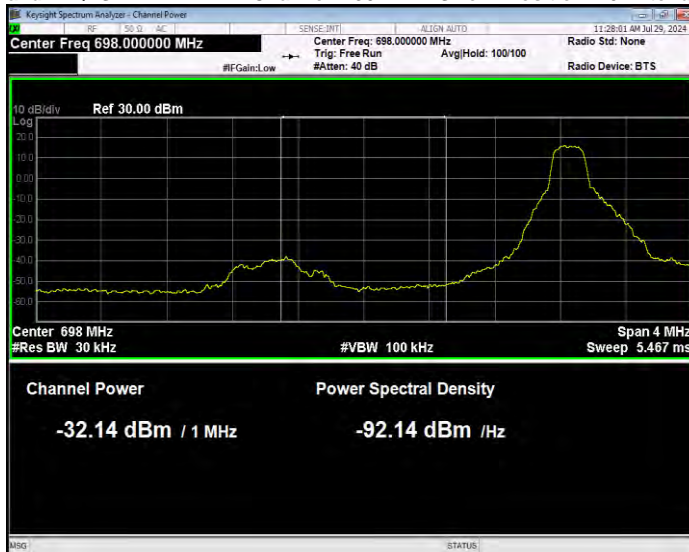

Band12 16QAM BW=5MHz Channel=23155 RB Size=1 Position=#Max Normal

Band12 16QAM BW=5MHz Channel=23155 RB Size=25 Position=#0 Extended

Band12 16QAM BW=5MHz Channel=23155 RB Size=25 Position=#0 Normal

Band12 QPSK BW=1.4MHz Channel=23017 RB Size=1 Position=#0 Extended