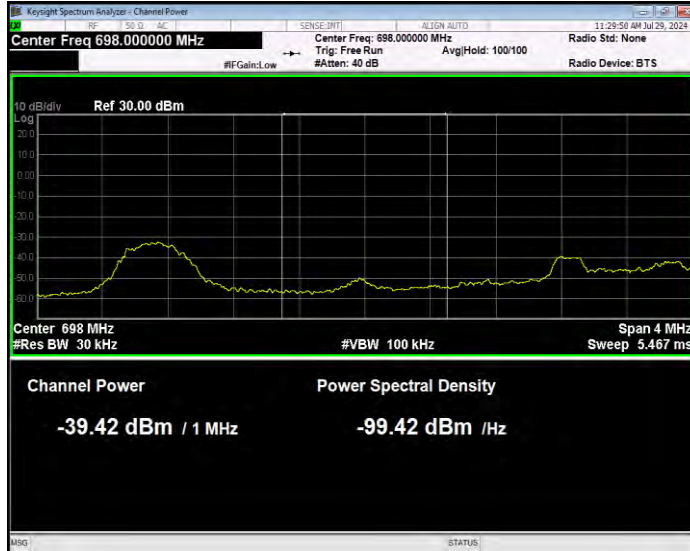

Band12 QPSK BW=3MHz Channel=23025 RB Size=1 Position=#Max Extended