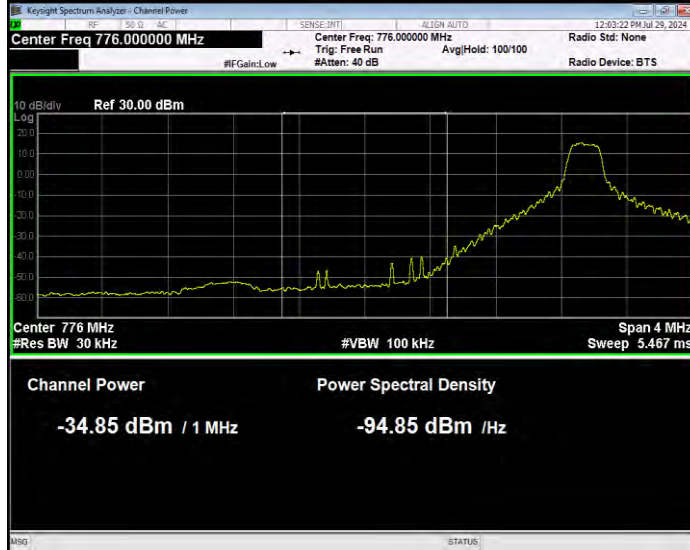

Band13 16QAM BW=5MHz Channel=23205 RB Size=1 Position=#0 Extended