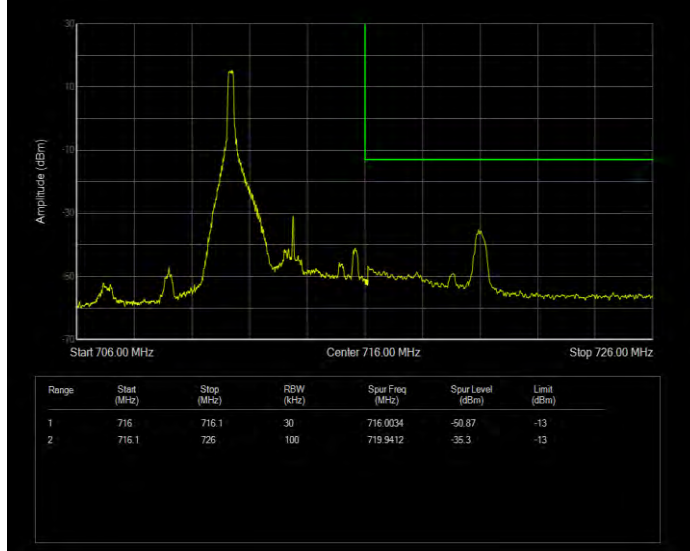

Band12 QPSK BW=5MHz Channel=23155 RB Size=1 Position=#0 Normal