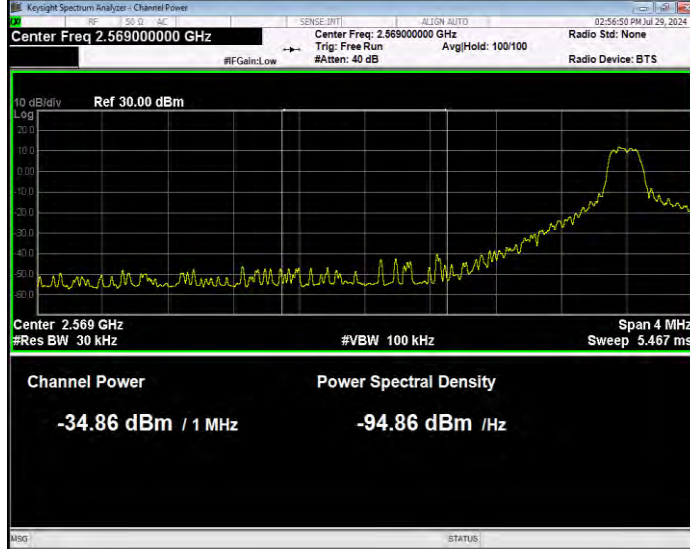

Band17 QPSK BW=5MHz Channel=23825 RB Size=1 Position=#Max Normal

Band17 QPSK BW=5MHz Channel=23825 RB Size=25 Position=#0 Extended

Band17 QPSK BW=5MHz Channel=23825 RB Size=25 Position=#0 Normal

Band38 16QAM BW=10MHz Channel=37800 RB Size=1 Position=#0 Extended