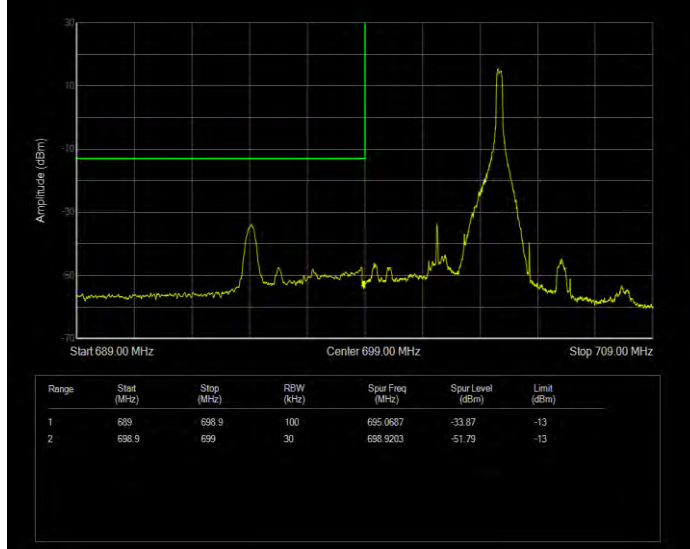

Band12 QPSK BW=5MHz Channel=23035 RB Size=1 Position=#Max Normal