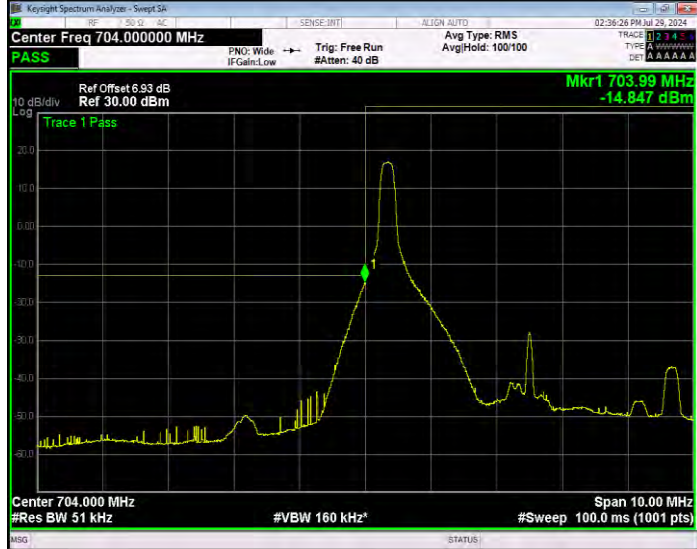

Band17 QPSK BW=5MHz Channel=23755 RB Size=1 Position=#0 Normal