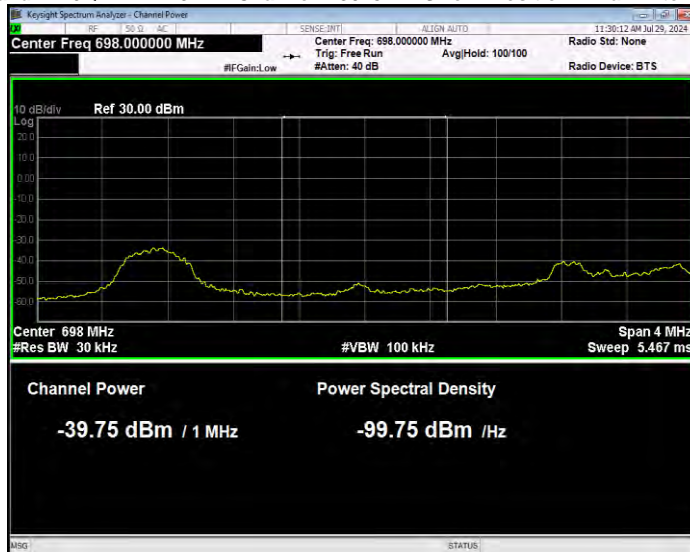

Band12 16QAM BW=3MHz Channel=23025 RB Size=1 Position=#Max Extended