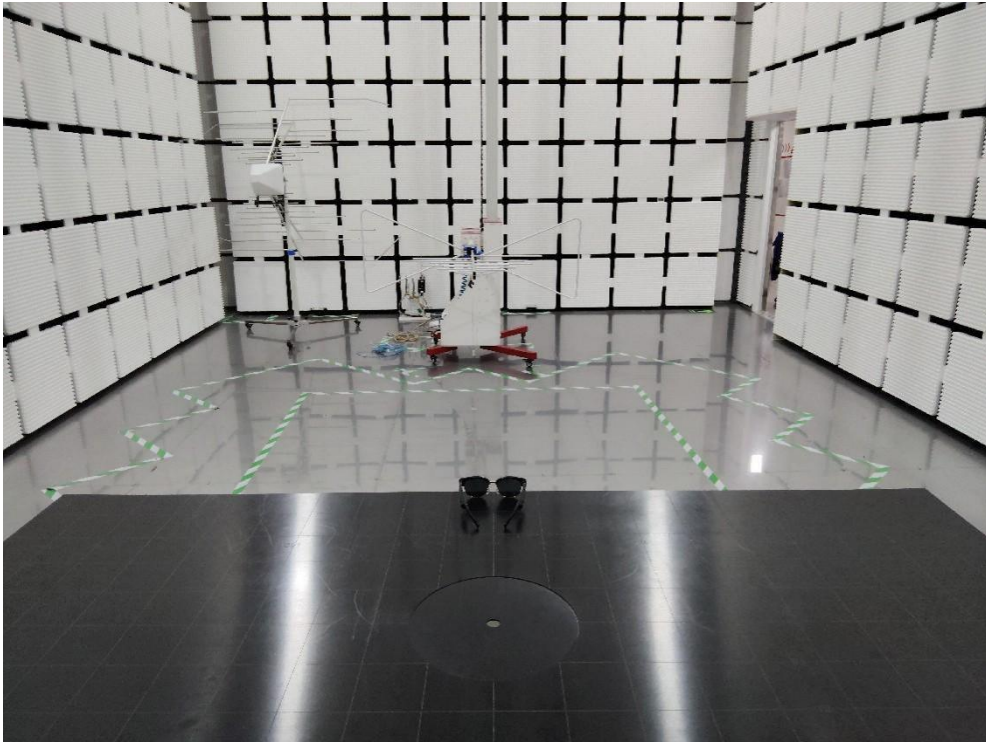

FCC ID:2BK9J-J21PRO

Radiated Emission

Below 1GHz:

Above 1GHz:

AC Conducted Emission