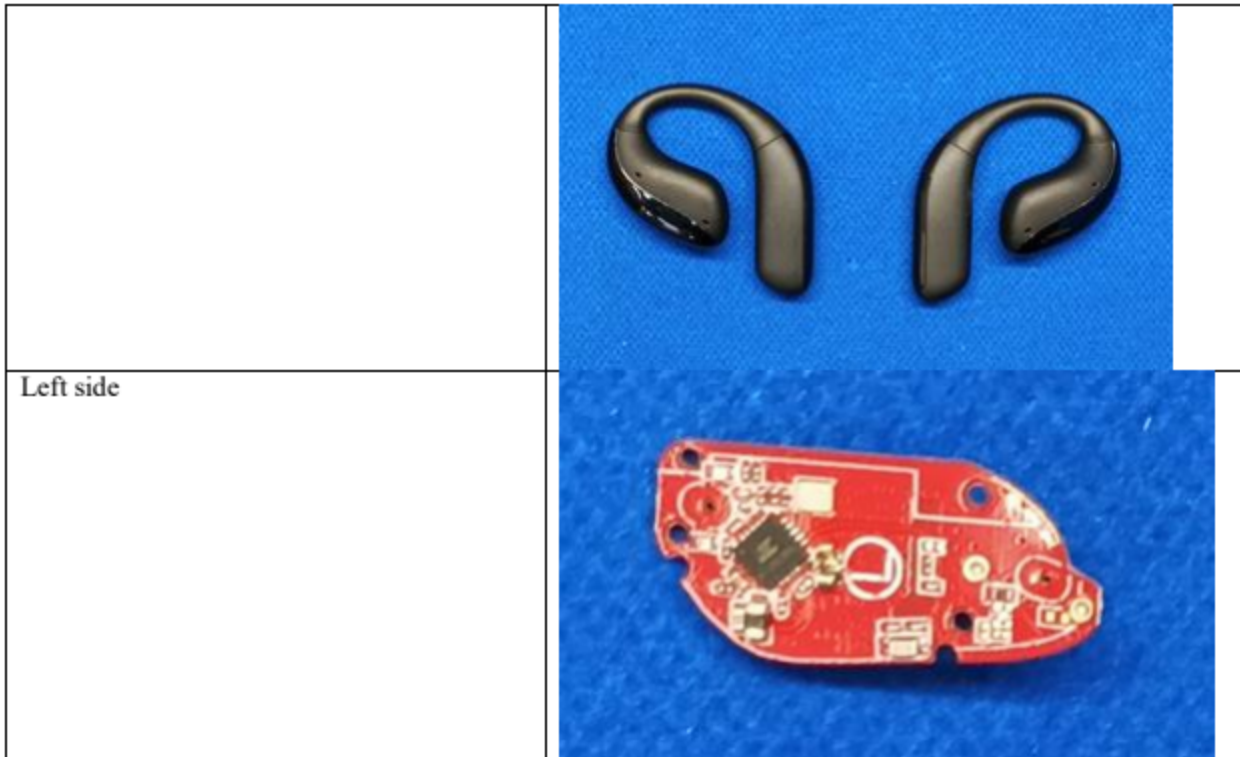

Shanghai WeihonghangCulture Communication Co., Ltd.

Add: 1st Floor, Building 1, 947 Jinle Road, Baoshan District Shanghai China

Date: 2025-2-9

FCC ID: 2BK8J-OPENAIRMAX

Dear Sir/Madam,

*We, **Shanghai WeihonghangCulture Communication Co., Ltd.** Hereby declares the following statement for Innovation, Science and Economic Development, PCB board, circuit, structure and internal of left&right earphones are the same:*

The left and right earphone components are the same, but the components location are difference.