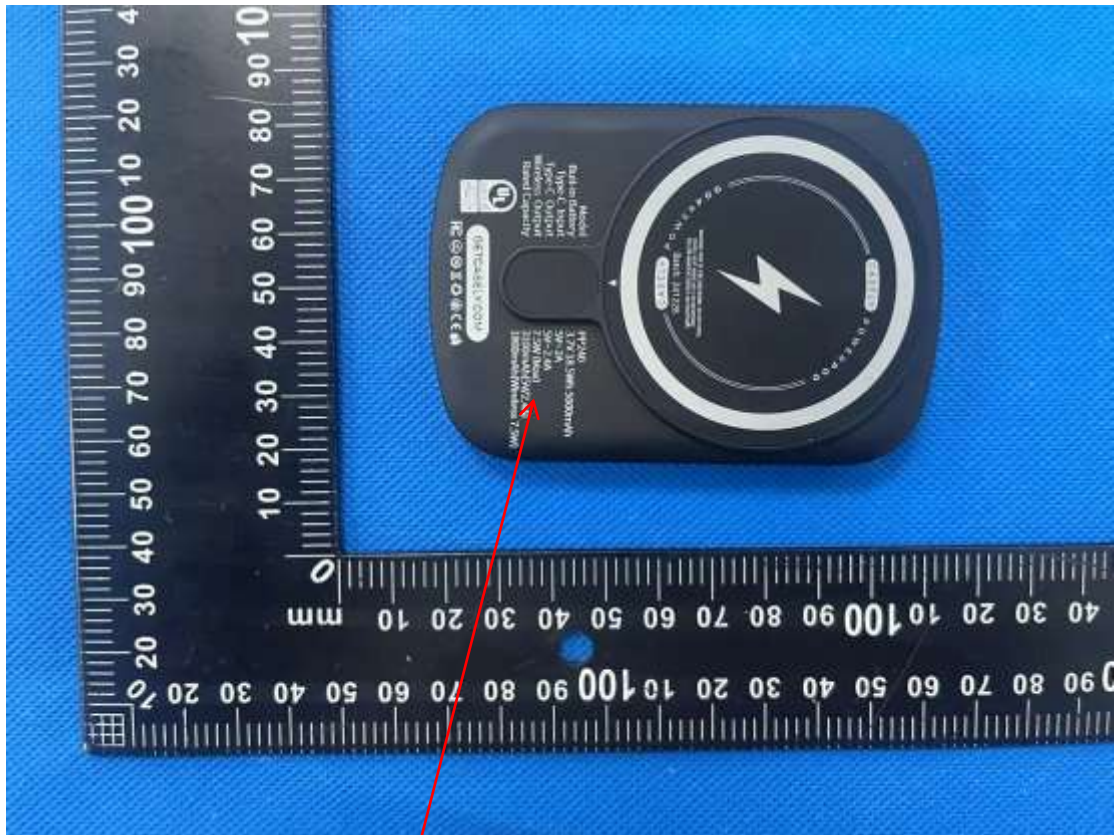

Location

Label

FCC ID: 2BHM-G-PP240