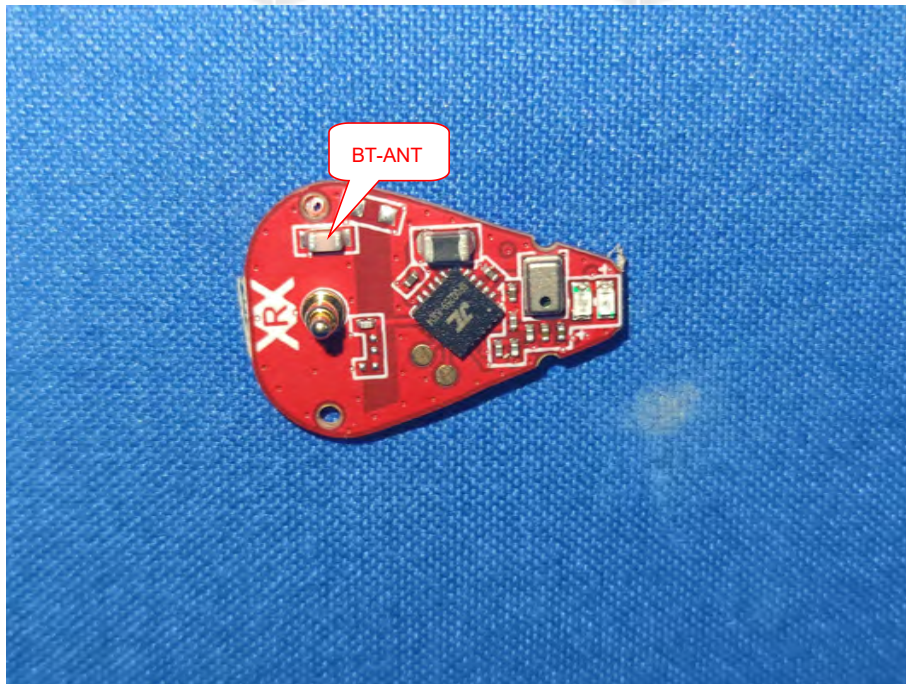

ZHONGHAN

FCC ID:2BHEN-P68

EUT PHOTOS(Internal Photos)

ZHONGHAN

FCC ID:2BHEN-P68

ZHONGHAN

FCC ID:2BHEN-P68

ZHONGHAN