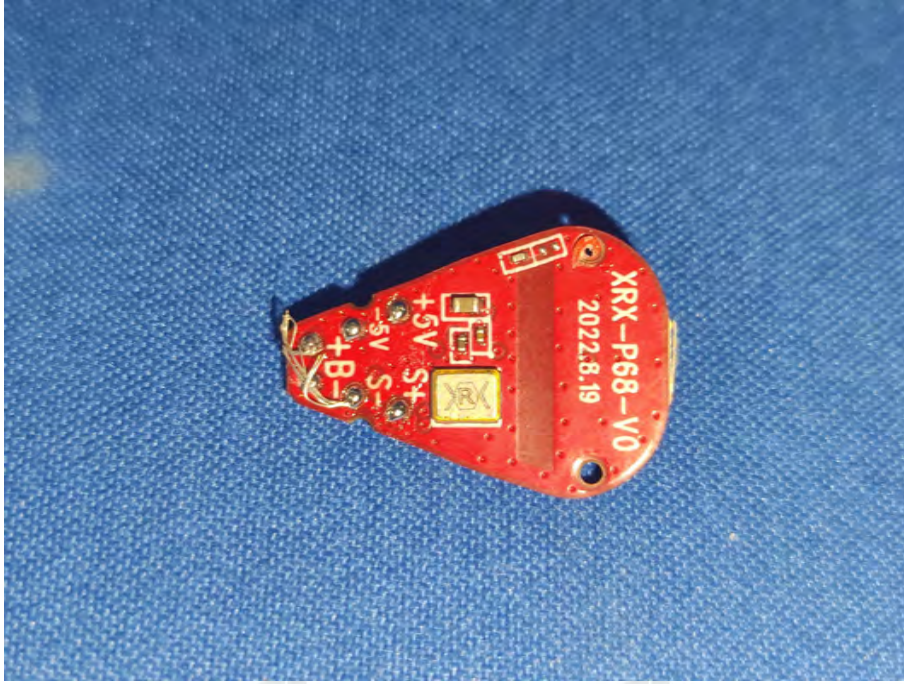

ZHONGHAN

FCC ID:2BHEN-P68

EUT PHOTOS(Internal Photos)

ZHONGHAN

FCC ID:2BHEN-P68

ZHONGHAN

FCC ID:2BHEN-P68

ZHONGHAN

FCC ID:2BHEN-P68

\*\*\*\*\* END OF REPORT \*\*\*\*\*