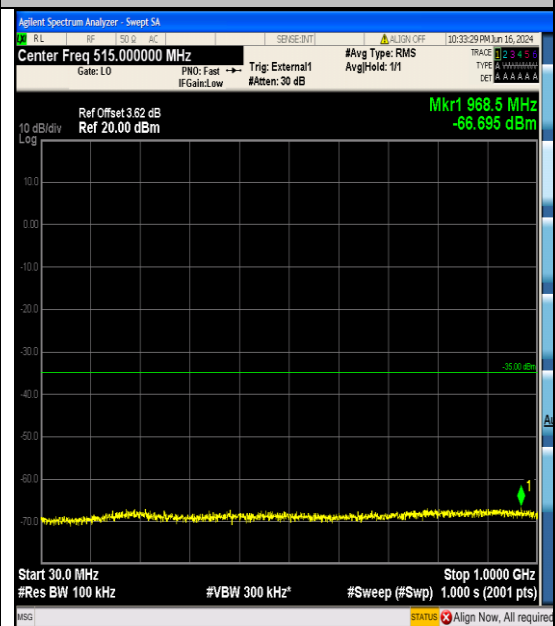

Band41_10MHz_QPSK_41190_50RB#0_20000
 ~27000_20000~27000

Band41_10MHz_16QAM_40290_50RB#0_0.009
 ~0.15_0.009~0.15

Band41_10MHz_16QAM_40290_50RB#0_0.15~
 30_0.15~30

Band41_10MHz_16QAM_40290_50RB#0_30~1
 000_30~1000

Band41_10MHz_16QAM_40290_50RB#0_1000
 ~20000_1000~20000

Band41_10MHz_16QAM_40290_50RB#0_2000
 0~27000_2000~27000

Band41_10MHz_16QAM_40690_50RB#0_0.009
 ~0.15_0.009~0.15

Band41_10MHz_16QAM_40690_50RB#0_0.15~
 30_0.15~30