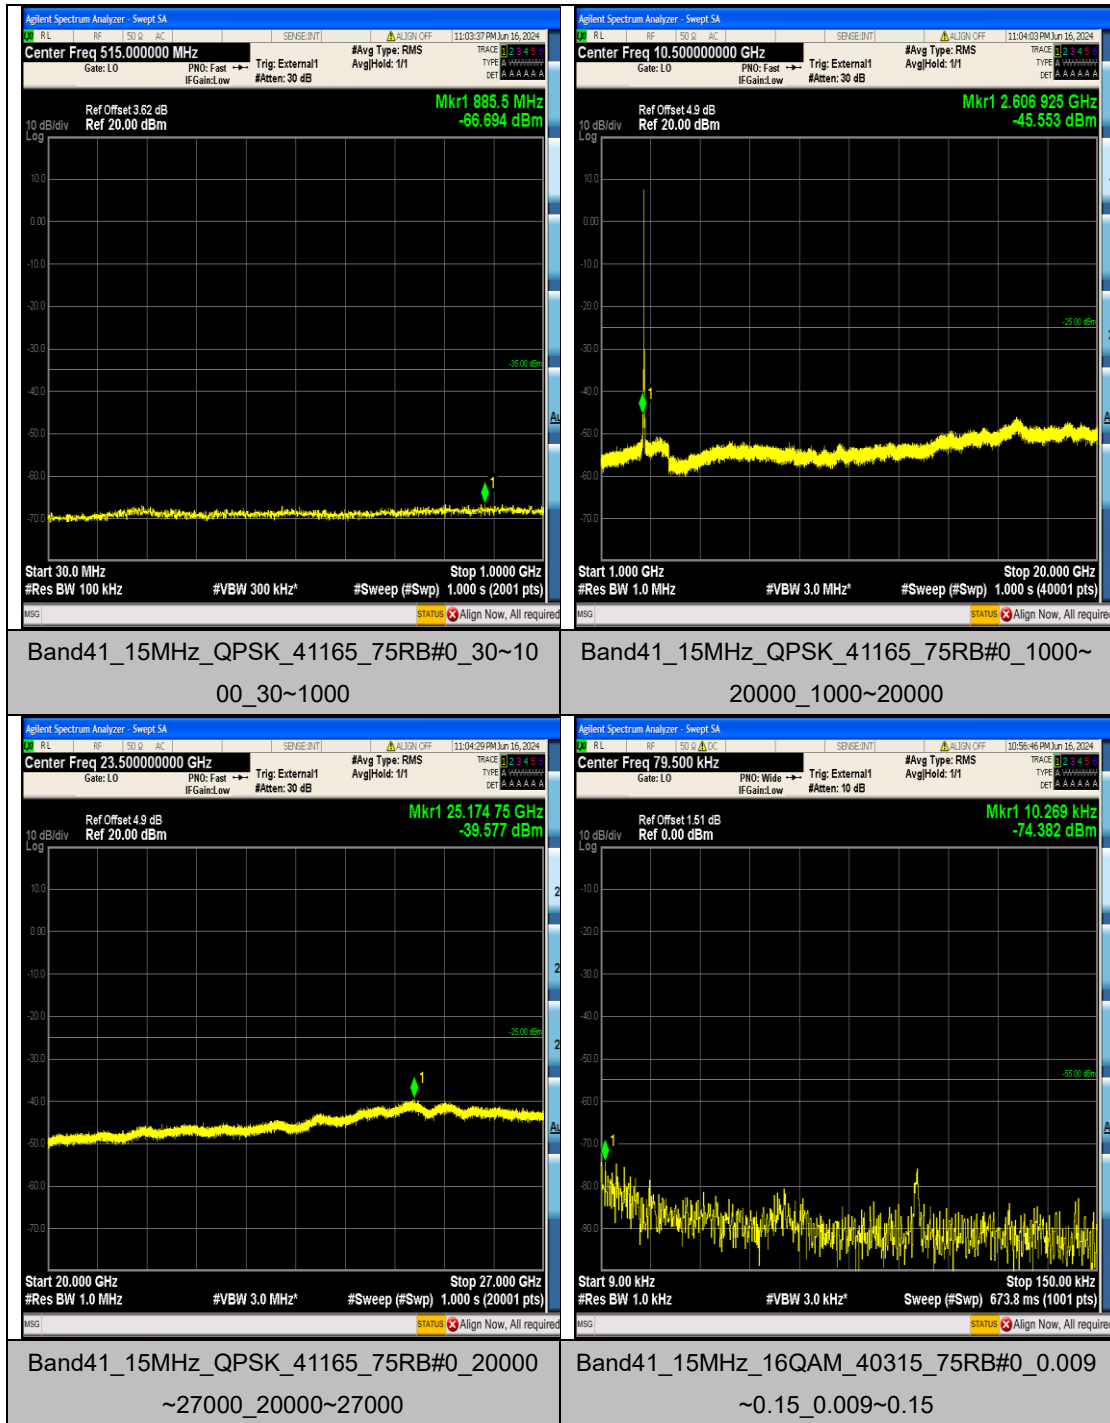

Band41_10MHz_QPSK_41190_50RB#0_20000
 ~27000_20000~27000

Band41_10MHz_16QAM_40290_50RB#0_0.009
 ~0.15_0.009~0.15

Band41_10MHz_16QAM_40290_50RB#0_0.15~
 30_0.15~30

Band41_10MHz_16QAM_40290_50RB#0_30~1
 000_30~1000

Band41_10MHz_16QAM_40290_50RB#0_1000
 ~20000_1000~20000

Band41_10MHz_16QAM_40290_50RB#0_2000
 0~27000_2000~27000

Band41_10MHz_16QAM_40690_50RB#0_0.009
 ~0.15_0.009~0.15

Band41_10MHz_16QAM_40690_50RB#0_0.15~
 30_0.15~30

Band41_15MHz_16QAM_40315_75RB#0_0.15~30_0.15~30

Band41_15MHz_16QAM_40315_75RB#0_30~1000_30~1000

Band41_15MHz_16QAM_40315_75RB#0_1000~20000_1000~20000

Band41_15MHz_16QAM_40315_75RB#0_2000~27000_2000~27000