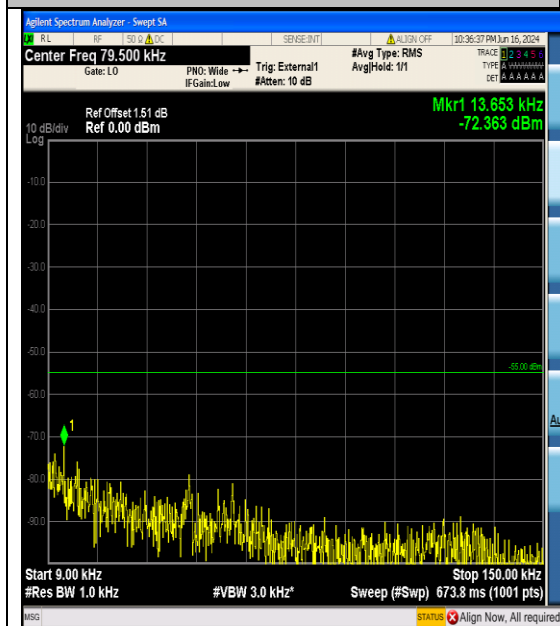

Band41_10MHz_QPSK_41190_50RB#0_20000
 ~27000_20000~27000

Band41_10MHz_16QAM_40290_50RB#0_0.009
 ~0.15_0.009~0.15

Band41_10MHz_16QAM_40290_50RB#0_0.15~
 30_0.15~30

Band41_10MHz_16QAM_40290_50RB#0_30~1
 000_30~1000

Band41_10MHz_16QAM_40290_50RB#0_1000
 ~20000_1000~20000

Band41_10MHz_16QAM_40290_50RB#0_2000
 0~27000_2000~27000

Band41_10MHz_16QAM_40690_50RB#0_0.009
 ~0.15_0.009~0.15

Band41_10MHz_16QAM_40690_50RB#0_0.15~
 30_0.15~30