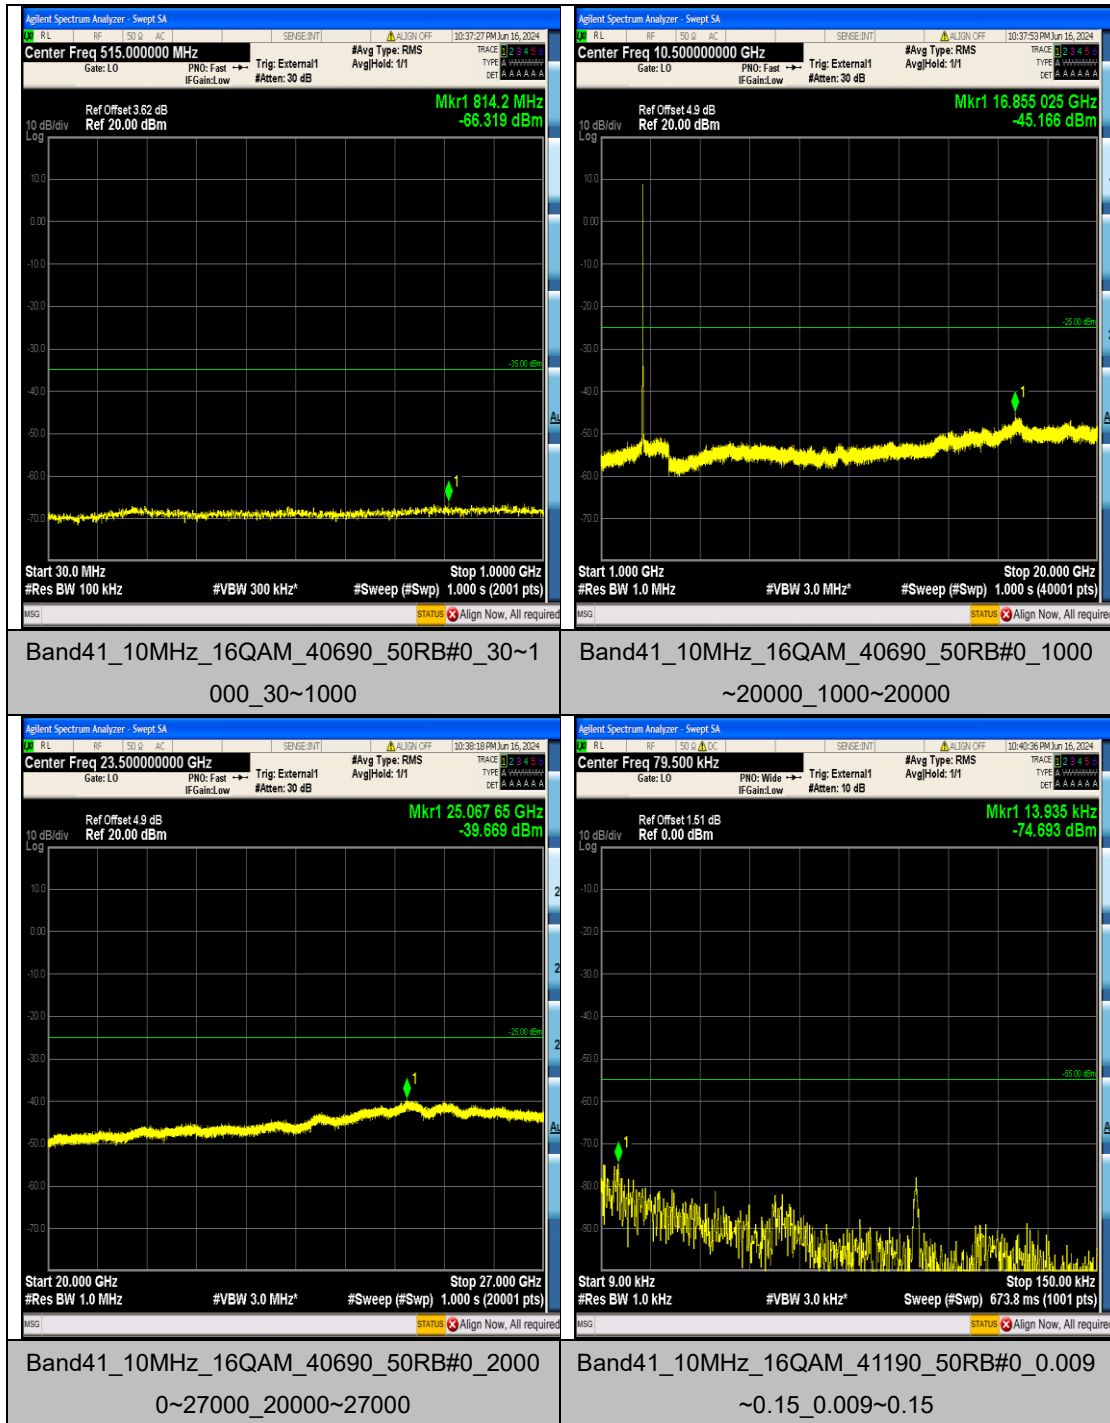

Band41_10MHz_QPSK_41190_50RB#0_20000
 ~27000_20000~27000

Band41_10MHz_16QAM_40290_50RB#0_0.009
 ~0.15_0.009~0.15

Band41_10MHz_16QAM_40290_50RB#0_0.15~
 30_0.15~30

Band41_10MHz_16QAM_40290_50RB#0_30~1
 000_30~1000

Band41_10MHz_16QAM_40290_50RB#0_1000
 ~20000_1000~20000

Band41_10MHz_16QAM_40290_50RB#0_2000
 0~27000_2000~27000

Band41_10MHz_16QAM_40690_50RB#0_0.009
 ~0.15_0.009~0.15

Band41_10MHz_16QAM_40690_50RB#0_0.15~
 30_0.15~30

Band41_15MHz_16QAM_40315_75RB#0_0.15~30_0.15~30

Band41_15MHz_16QAM_40315_75RB#0_30~1000_30~1000

Band41_15MHz_16QAM_40315_75RB#0_1000~20000_1000~20000

Band41_15MHz_16QAM_40315_75RB#0_2000~27000_2000~27000