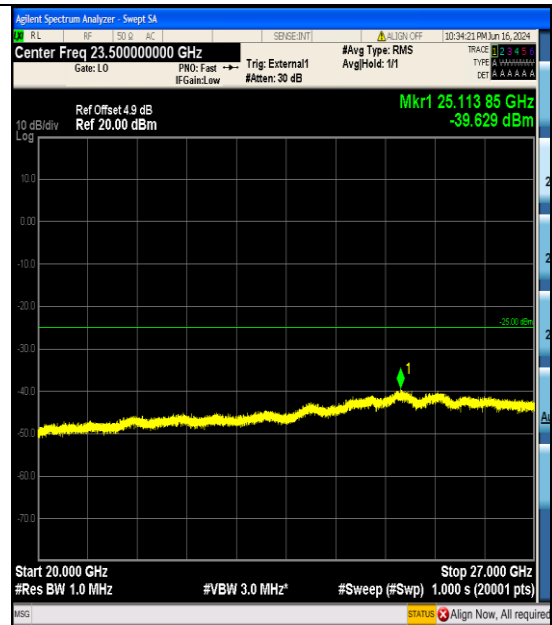

Band41_10MHz_QPSK_41190_50RB#0_20000
 ~27000_20000~27000

Band41_10MHz_16QAM_40290_50RB#0_0.009
 ~0.15_0.009~0.15

Band41_10MHz_16QAM_40290_50RB#0_0.15~
 30_0.15~30

Band41_10MHz_16QAM_40290_50RB#0_30~1
 000_30~1000

Band41_10MHz_16QAM_40290_50RB#0_1000
 ~20000_1000~20000

Band41_10MHz_16QAM_40290_50RB#0_2000
 0~27000_2000~27000

Band41_10MHz_16QAM_40690_50RB#0_0.009
 ~0.15_0.009~0.15

Band41_10MHz_16QAM_40690_50RB#0_0.15~
 30_0.15~30