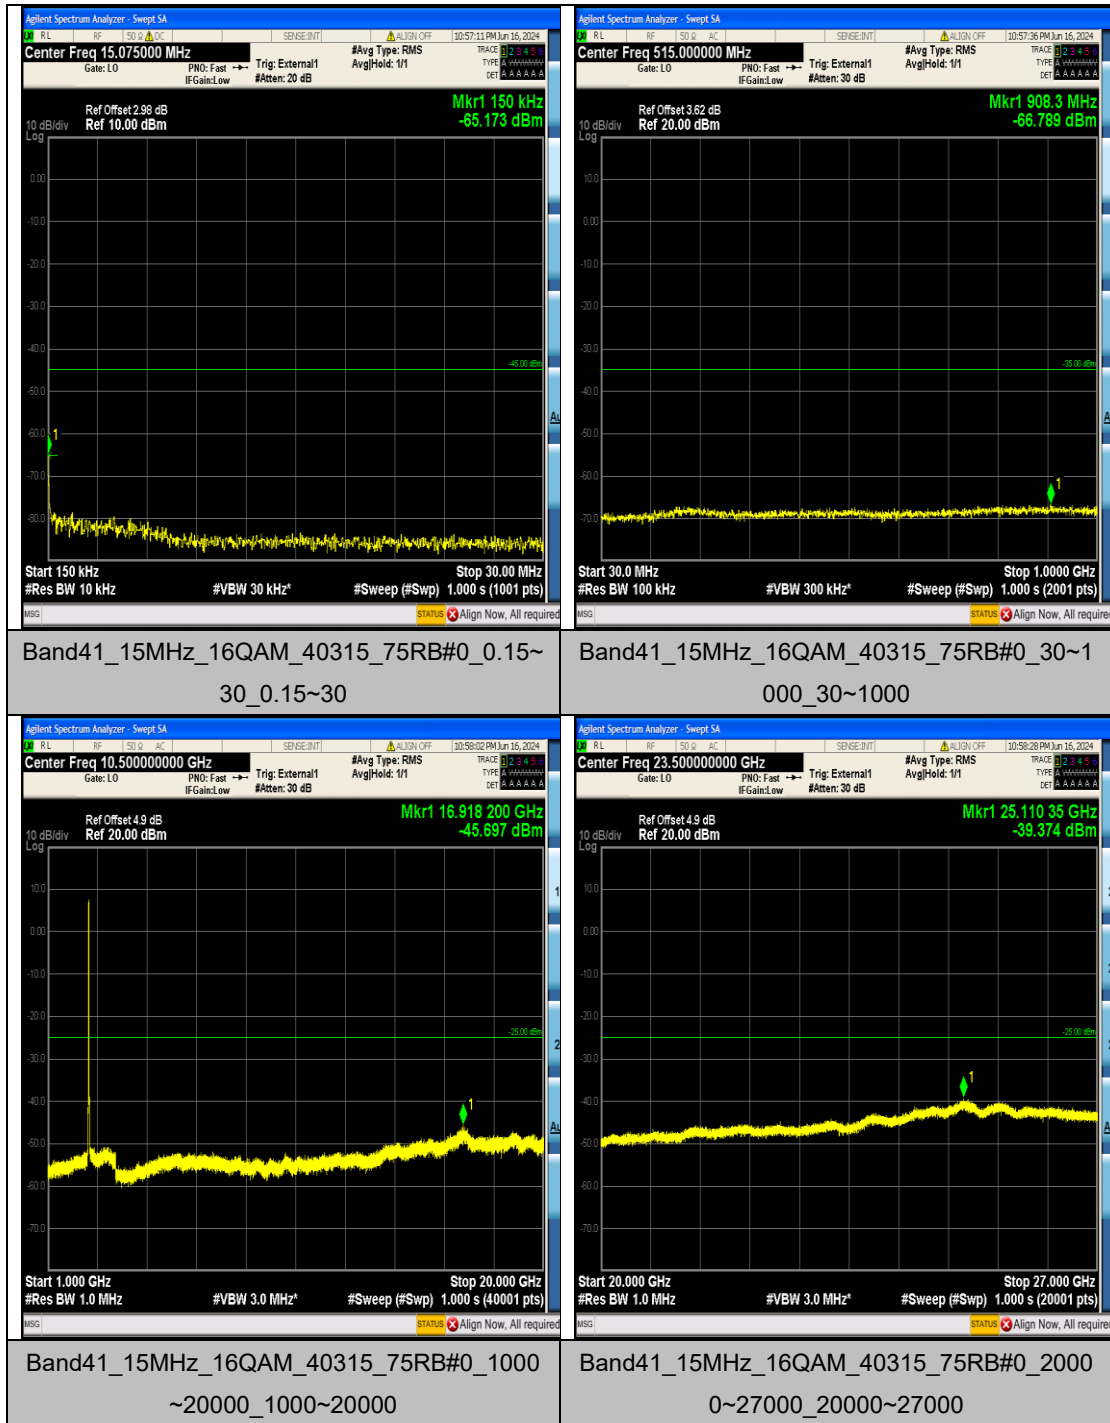

Band41_10MHz_QPSK_41190_50RB#0_20000
 ~27000_20000~27000

Band41_10MHz_16QAM_40290_50RB#0_0.009
 ~0.15_0.009~0.15

Band41_10MHz_16QAM_40290_50RB#0_0.15~
 30_0.15~30

Band41_10MHz_16QAM_40290_50RB#0_30~1
 000_30~1000

Band41_10MHz_16QAM_40290_50RB#0_1000
 ~20000_1000~20000

Band41_10MHz_16QAM_40290_50RB#0_2000
 0~27000_2000~27000

Band41_10MHz_16QAM_40690_50RB#0_0.009
 ~0.15_0.009~0.15

Band41_10MHz_16QAM_40690_50RB#0_0.15~
 30_0.15~30

Band41_15MHz_16QAM_40315_75RB#0_0.15~30_0.15~30

Band41_15MHz_16QAM_40315_75RB#0_30~1000_30~1000

Band41_15MHz_16QAM_40315_75RB#0_1000~20000_1000~20000

Band41_15MHz_16QAM_40315_75RB#0_2000~27000_2000~27000