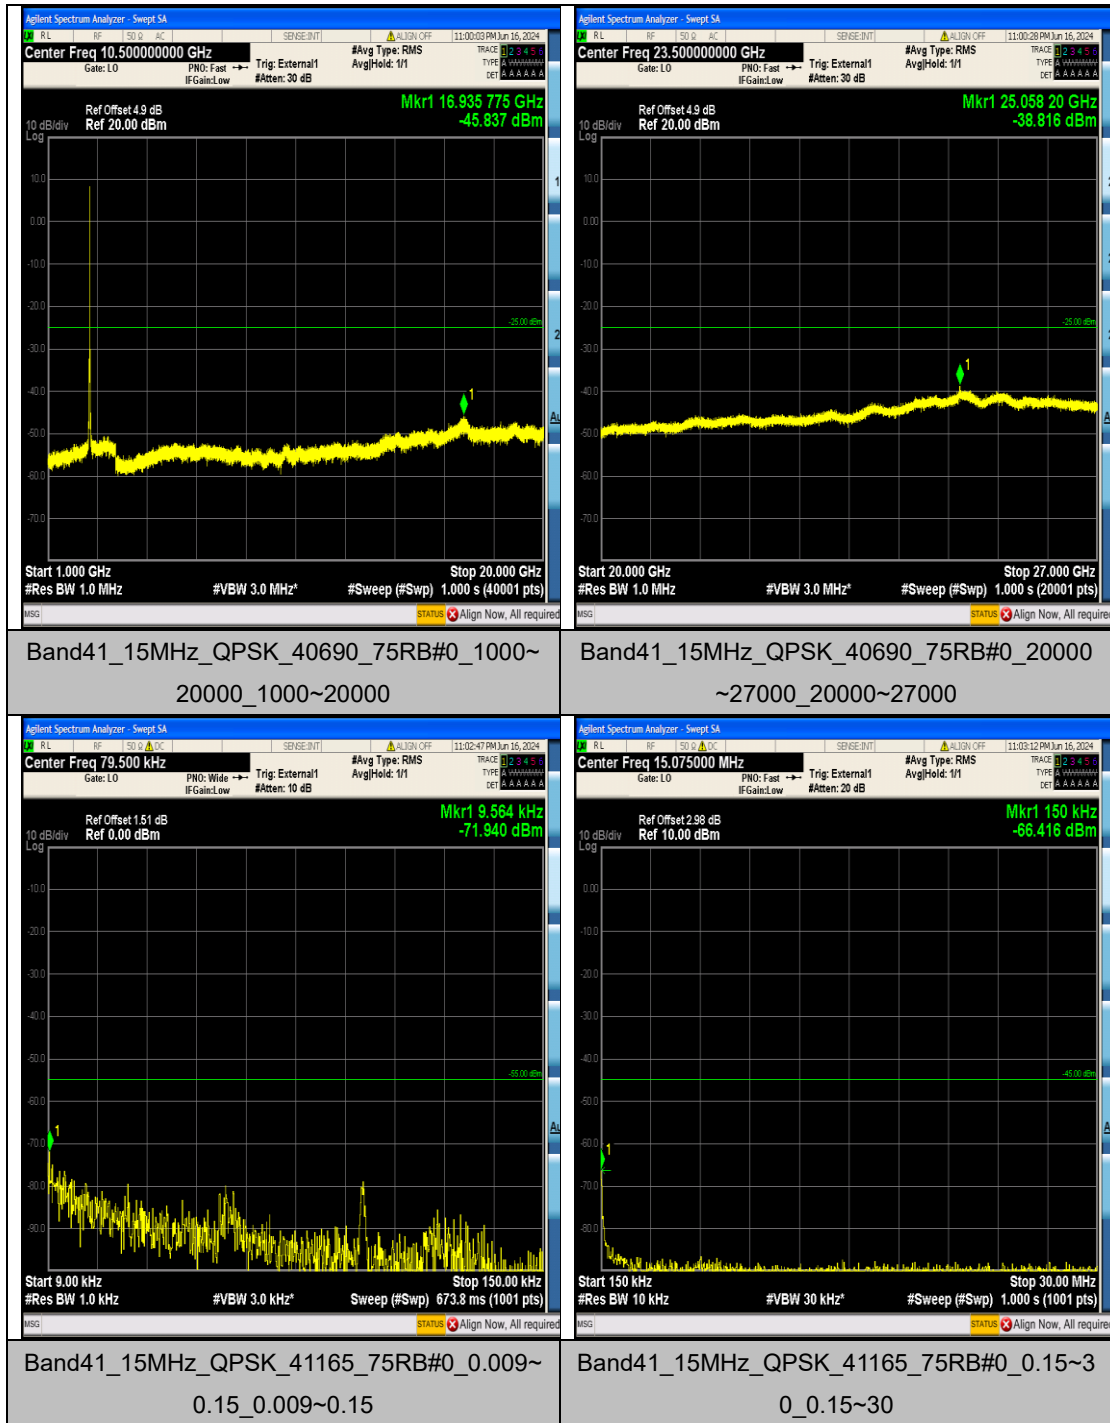

Band41_10MHz_QPSK_41190_50RB#0_20000
 ~27000_20000~27000

Band41_10MHz_16QAM_40290_50RB#0_0.009
 ~0.15_0.009~0.15

Band41_10MHz_16QAM_40290_50RB#0_0.15~
 30_0.15~30

Band41_10MHz_16QAM_40290_50RB#0_30~1
 000_30~1000

Band41_10MHz_16QAM_40290_50RB#0_1000
 ~20000_1000~20000

Band41_10MHz_16QAM_40290_50RB#0_2000
 0~27000_2000~27000

Band41_10MHz_16QAM_40690_50RB#0_0.009
 ~0.15_0.009~0.15

Band41_10MHz_16QAM_40690_50RB#0_0.15~
 30_0.15~30

Band41_15MHz_16QAM_40315_75RB#0_0.15~30_0.15~30

Band41_15MHz_16QAM_40315_75RB#0_30~1000_30~1000

Band41_15MHz_16QAM_40315_75RB#0_1000~20000_1000~20000

Band41_15MHz_16QAM_40315_75RB#0_2000~27000_2000~27000