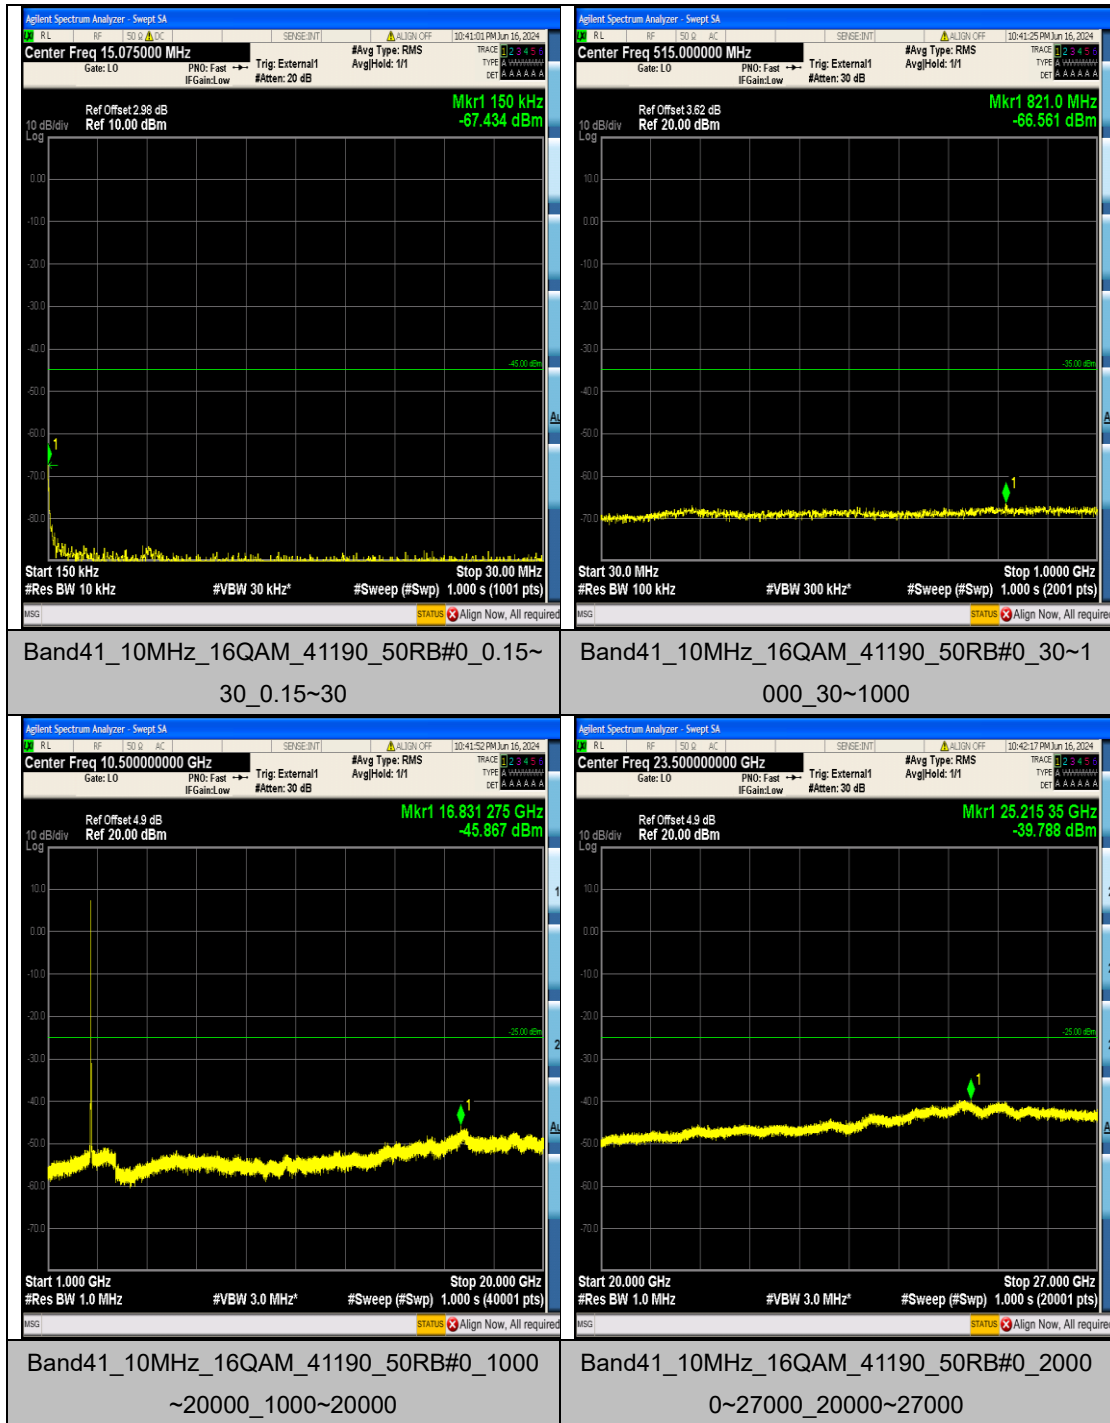

Band41_10MHz_QPSK_41190_50RB#0_20000
 ~27000_20000~27000

Band41_10MHz_16QAM_40290_50RB#0_0.009
 ~0.15_0.009~0.15

Band41_10MHz_16QAM_40290_50RB#0_0.15~
 30_0.15~30

Band41_10MHz_16QAM_40290_50RB#0_30~1
 000_30~1000

Band41_10MHz_16QAM_40290_50RB#0_1000
 ~20000_1000~20000

Band41_10MHz_16QAM_40290_50RB#0_2000
 0~27000_2000~27000

Band41_10MHz_16QAM_40690_50RB#0_0.009
 ~0.15_0.009~0.15

Band41_10MHz_16QAM_40690_50RB#0_0.15~
 30_0.15~30

Band41_15MHz_16QAM_40315_75RB#0_0.15~30_0.15~30

Band41_15MHz_16QAM_40315_75RB#0_30~1000_30~1000

Band41_15MHz_16QAM_40315_75RB#0_1000~20000_1000~20000

Band41_15MHz_16QAM_40315_75RB#0_2000~27000_2000~27000