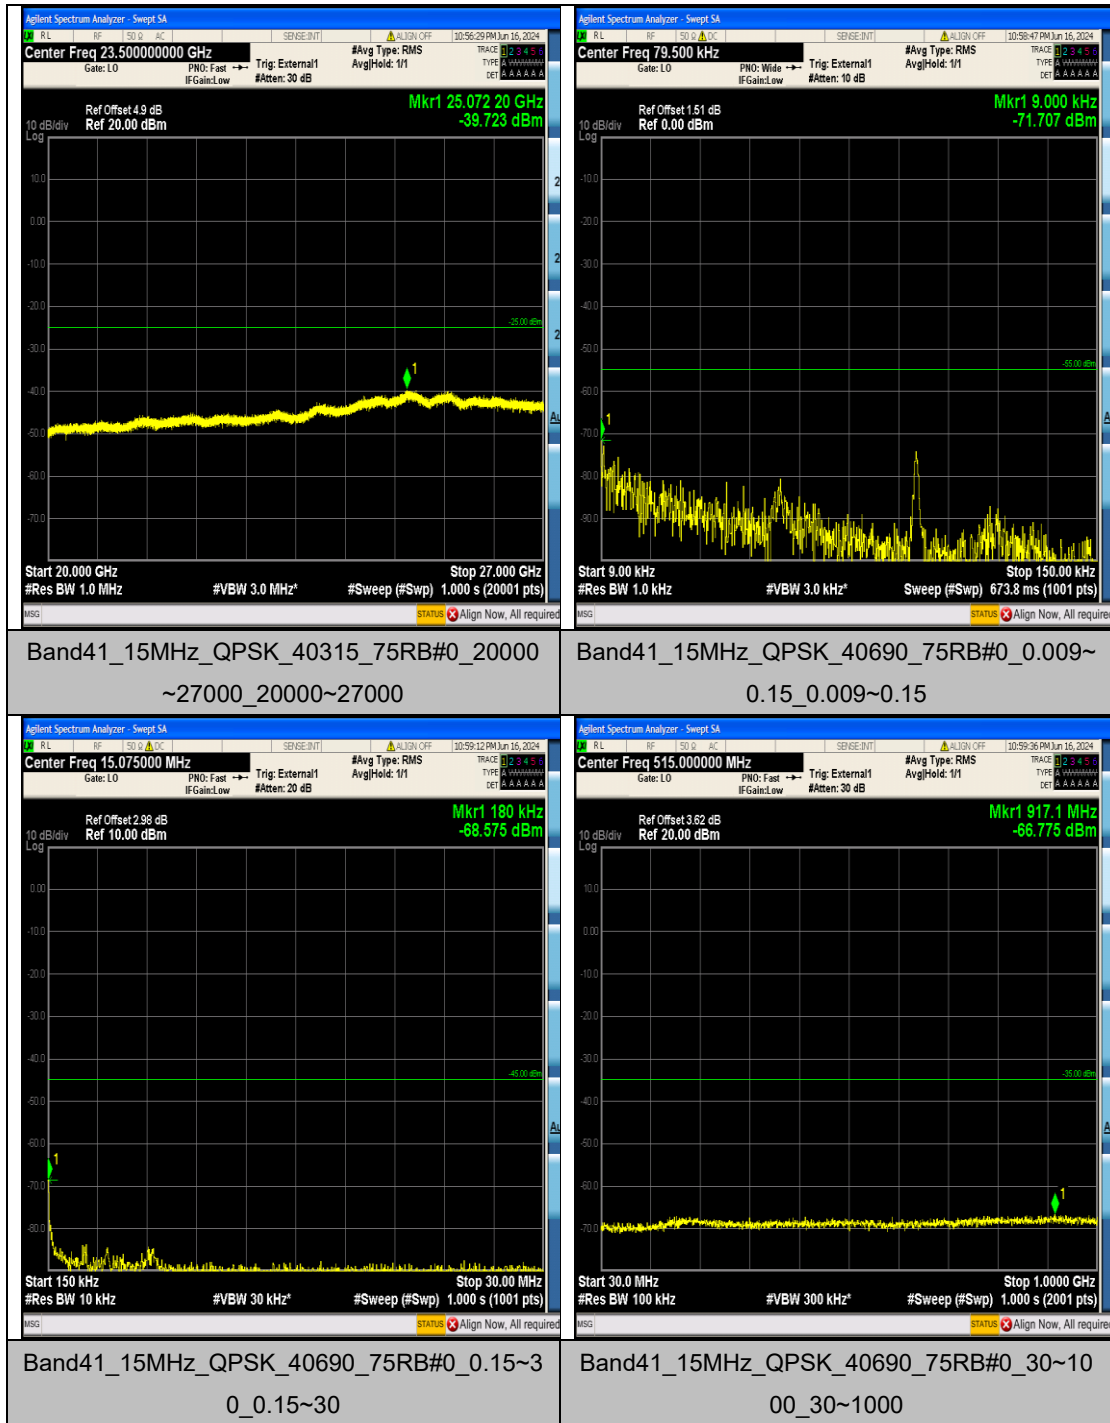

Band41_10MHz_QPSK_41190_50RB#0_20000
 ~27000_20000~27000

Band41_10MHz_16QAM_40290_50RB#0_0.009
 ~0.15_0.009~0.15

Band41_10MHz_16QAM_40290_50RB#0_0.15~
 30_0.15~30

Band41_10MHz_16QAM_40290_50RB#0_30~1
 000_30~1000

Band41_10MHz_16QAM_40290_50RB#0_1000
 ~20000_1000~20000

Band41_10MHz_16QAM_40290_50RB#0_2000
 0~27000_2000~27000

Band41_10MHz_16QAM_40690_50RB#0_0.009
 ~0.15_0.009~0.15

Band41_10MHz_16QAM_40690_50RB#0_0.15~
 30_0.15~30

Band41_15MHz_16QAM_40315_75RB#0_0.15~30_0.15~30

Band41_15MHz_16QAM_40315_75RB#0_30~1000_30~1000

Band41_15MHz_16QAM_40315_75RB#0_1000~20000_1000~20000

Band41_15MHz_16QAM_40315_75RB#0_2000~27000_2000~27000