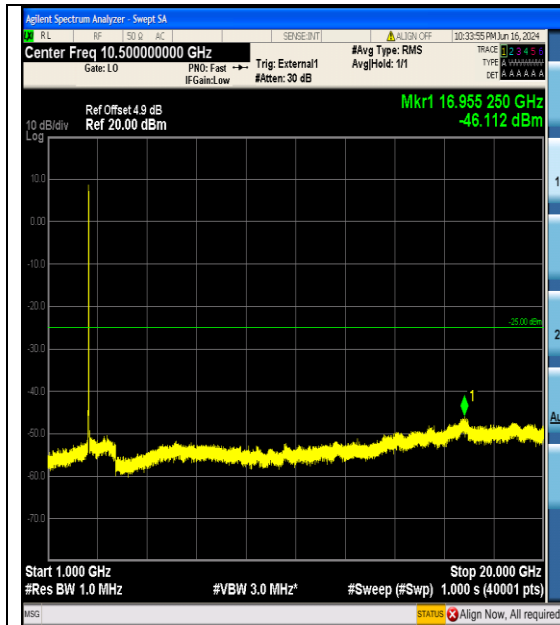

Band41_10MHz_QPSK_41190_50RB#0_20000
 ~27000_20000~27000

Band41_10MHz_16QAM_40290_50RB#0_0.009
 ~0.15_0.009~0.15

Band41_10MHz_16QAM_40290_50RB#0_0.15~
 30_0.15~30

Band41_10MHz_16QAM_40290_50RB#0_30~1
 000_30~1000

Band41_10MHz_16QAM_40290_50RB#0_1000
 ~20000_1000~20000

Band41_10MHz_16QAM_40290_50RB#0_2000
 0~27000_2000~27000

Band41_10MHz_16QAM_40690_50RB#0_0.009
 ~0.15_0.009~0.15

Band41_10MHz_16QAM_40690_50RB#0_0.15~
 30_0.15~30