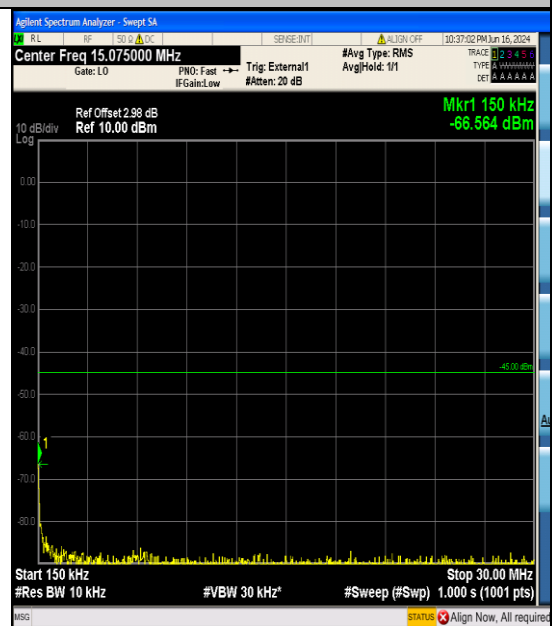

Band41_10MHz_QPSK_41190_50RB#0_20000
 ~27000_20000~27000

Band41_10MHz_16QAM_40290_50RB#0_0.009
 ~0.15_0.009~0.15

Band41_10MHz_16QAM_40290_50RB#0_0.15~
 30_0.15~30

Band41_10MHz_16QAM_40290_50RB#0_30~1
 000_30~1000

Band41_10MHz_16QAM_40290_50RB#0_1000
 ~20000_1000~20000

Band41_10MHz_16QAM_40290_50RB#0_2000
 0~27000_2000~27000

Band41_10MHz_16QAM_40690_50RB#0_0.009
 ~0.15_0.009~0.15

Band41_10MHz_16QAM_40690_50RB#0_0.15~
 30_0.15~30