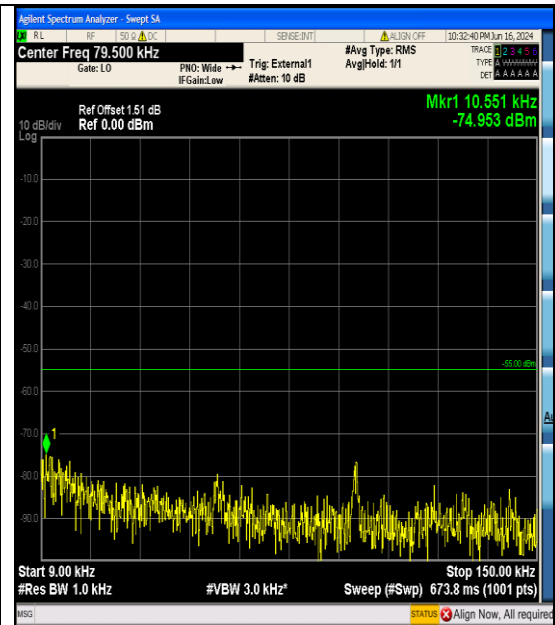

Band41_10MHz_QPSK_41190_50RB#0_20000
 ~27000_20000~27000

Band41_10MHz_16QAM_40290_50RB#0_0.009
 ~0.15_0.009~0.15

Band41_10MHz_16QAM_40290_50RB#0_0.15~
 30_0.15~30

Band41_10MHz_16QAM_40290_50RB#0_30~1
 000_30~1000

Band41_10MHz_16QAM_40290_50RB#0_1000
 ~20000_1000~20000

Band41_10MHz_16QAM_40290_50RB#0_2000
 0~27000_2000~27000

Band41_10MHz_16QAM_40690_50RB#0_0.009
 ~0.15_0.009~0.15

Band41_10MHz_16QAM_40690_50RB#0_0.15~
 30_0.15~30