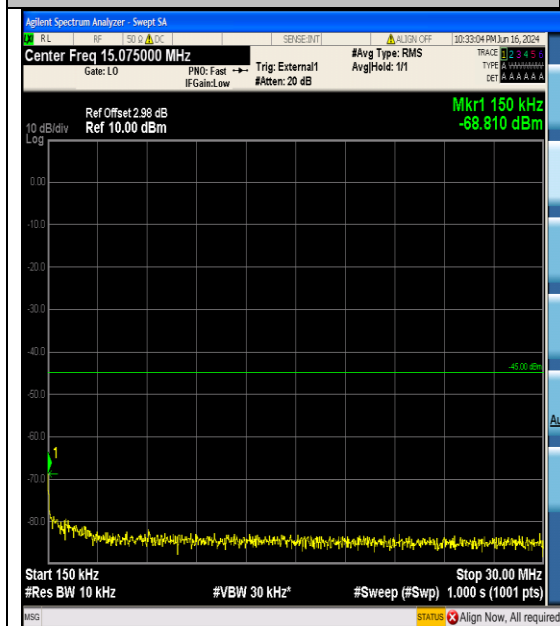

Band41_10MHz_QPSK_41190_50RB#0_20000
 ~27000_20000~27000

Band41_10MHz_16QAM_40290_50RB#0_0.009
 ~0.15_0.009~0.15

Band41_10MHz_16QAM_40290_50RB#0_0.15~
 30_0.15~30

Band41_10MHz_16QAM_40290_50RB#0_30~1
 000_30~1000

Band41_10MHz_16QAM_40290_50RB#0_1000
 ~20000_1000~20000

Band41_10MHz_16QAM_40290_50RB#0_2000
 0~27000_2000~27000

Band41_10MHz_16QAM_40690_50RB#0_0.009
 ~0.15_0.009~0.15

Band41_10MHz_16QAM_40690_50RB#0_0.15~
 30_0.15~30