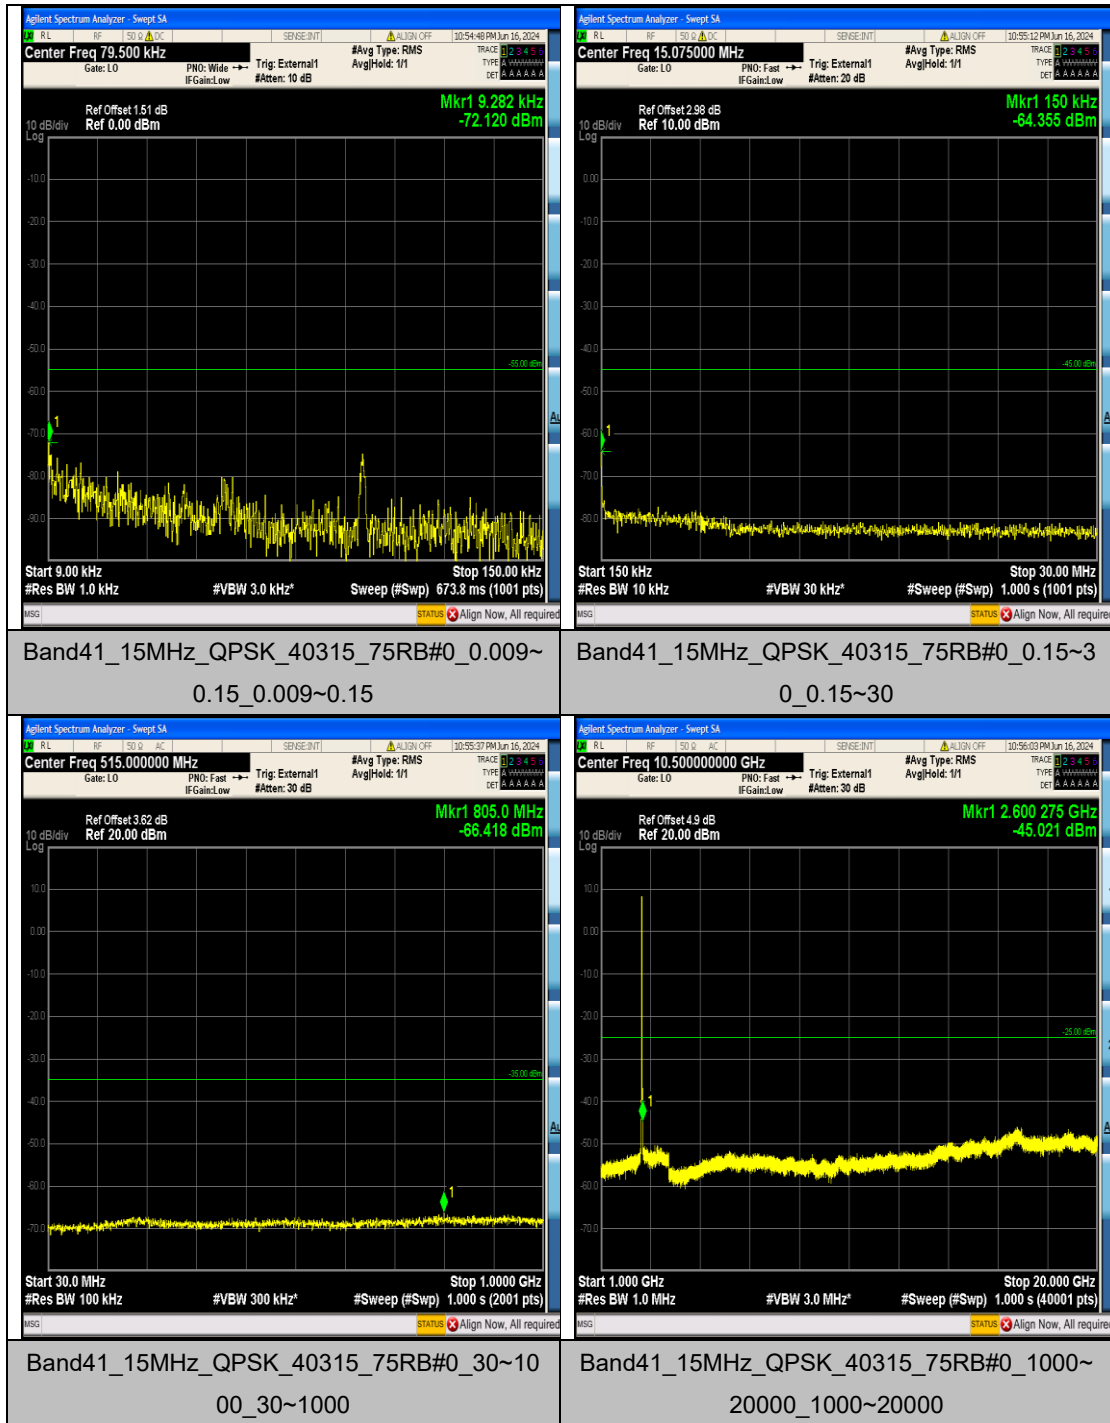

Band41_10MHz_QPSK_41190_50RB#0_20000
 ~27000_20000~27000

Band41_10MHz_16QAM_40290_50RB#0_0.009
 ~0.15_0.009~0.15

Band41_10MHz_16QAM_40290_50RB#0_0.15~
 30_0.15~30

Band41_10MHz_16QAM_40290_50RB#0_30~1
 000_30~1000

Band41_10MHz_16QAM_40290_50RB#0_1000
 ~20000_1000~20000

Band41_10MHz_16QAM_40290_50RB#0_2000
 0~27000_2000~27000

Band41_10MHz_16QAM_40690_50RB#0_0.009
 ~0.15_0.009~0.15

Band41_10MHz_16QAM_40690_50RB#0_0.15~
 30_0.15~30

Band41_15MHz_16QAM_40315_75RB#0_0.15~30_0.15~30

Band41_15MHz_16QAM_40315_75RB#0_30~1000_30~1000

Band41_15MHz_16QAM_40315_75RB#0_1000~20000_1000~20000

Band41_15MHz_16QAM_40315_75RB#0_2000~27000_2000~27000