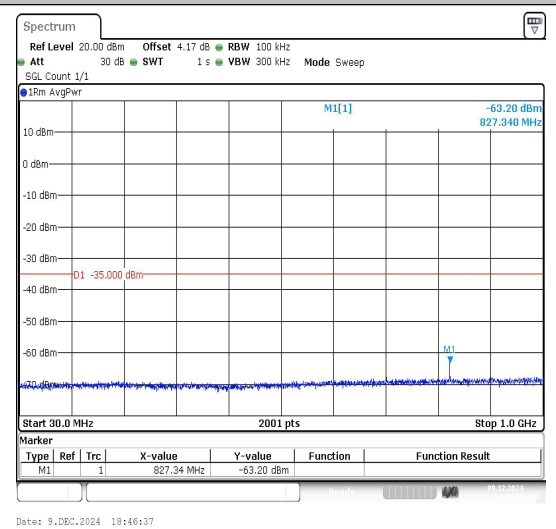

Band7_20MHz_QPSK_21350_1RB#0_20000~27000_000_20000~27000

Band7_20MHz_16QAM_21350_1RB#0_0.009~0.15_5_0.009~0.15

Band7_20MHz_16QAM_21350_1RB#0_0.15~30_0.15~30

Band7_20MHz_16QAM_21350_1RB#0_30~1000_30~1000

Band7_20MHz_16QAM_21350_1RB#0_1000~2000_1000~20000	Band7_20MHz_16QAM_21350_1RB#0_20000~27000_20000~27000
--	---