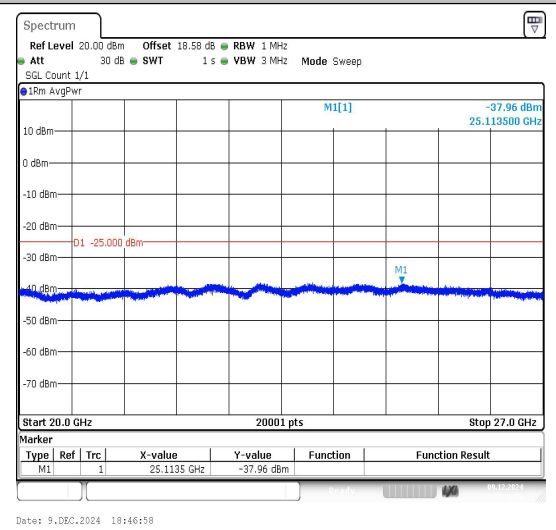

Band7_20MHz_QPSK_21350_1RB#0_20000~27000_000_20000~27000

Band7_20MHz_16QAM_21350_1RB#0_0.009~0.15_5_0.009~0.15

Band7_20MHz_16QAM_21350_1RB#0_0.15~30_0.15~30

Band7_20MHz_16QAM_21350_1RB#0_30~1000_30~1000

Band7_20MHz_16QAM_21350_1RB#0_1000~2000_1000~20000	Band7_20MHz_16QAM_21350_1RB#0_20000~27000_20000~27000
--	---