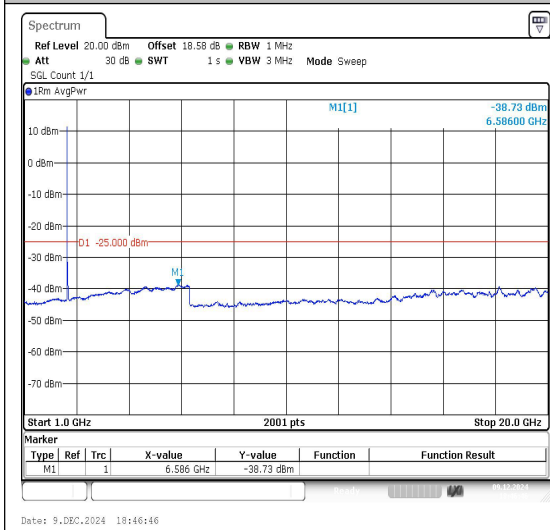

Band7_20MHz_QPSK_21350_1RB#0_20000~27000_000_20000~27000

Band7_20MHz_16QAM_21350_1RB#0_0.009~0.15_5_0.009~0.15

Band7_20MHz_16QAM_21350_1RB#0_0.15~30_0.15~30

Band7_20MHz_16QAM_21350_1RB#0_30~1000_30~1000

Band7_20MHz_16QAM_21350_1RB#0_1000~2000_1000~20000	Band7_20MHz_16QAM_21350_1RB#0_20000~27000_20000~27000
--	---