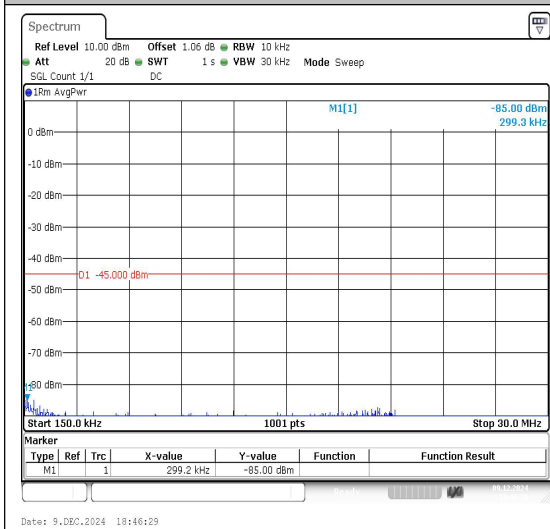

Band7_20MHz_QPSK_21350_1RB#0_20000~27000_000_20000~27000

Band7_20MHz_16QAM_21350_1RB#0_0.009~0.15_5_0.009~0.15

Band7_20MHz_16QAM_21350_1RB#0_0.15~30_0.15~30

Band7_20MHz_16QAM_21350_1RB#0_30~1000_30~1000

Band7_20MHz_16QAM_21350_1RB#0_1000~2000_1000~20000	Band7_20MHz_16QAM_21350_1RB#0_20000~27000_20000~27000
--	---