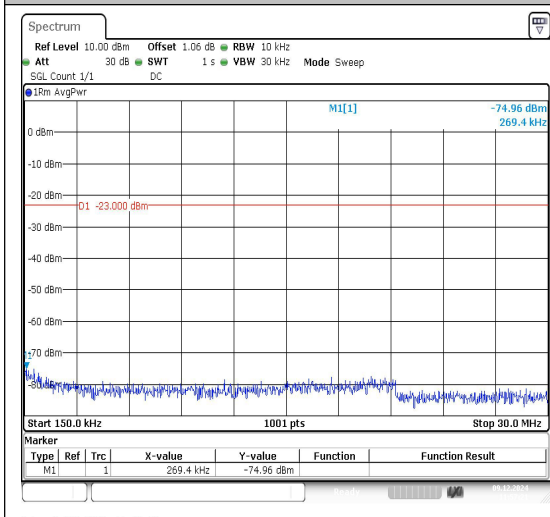

Band5_3MHz_QPSK_20415_1RB#0_3000~1000
0_3000~10000

Band5_3MHz_16QAM_20415_1RB#0_0.15~30
0.15~30