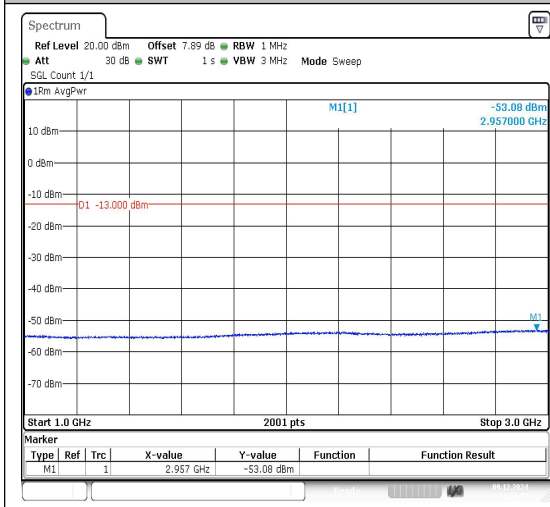

Band5_1.4MHz_QPSK_20643_1RB#0_3000~10000

Band5_1.4MHz_16QAM_20643_1RB#0_0.009~0.15

Band5_1.4MHz_16QAM_20643_1RB#0_0.15~30

Band5_1.4MHz_16QAM_20643_1RB#0_30~1000

Band5_3MHz_QPSK_20415_1RB#0_3000~1000
 0_3000~10000

Band5_3MHz_16QAM_20415_1RB#0_0.009~0.15
 _0.009~0.15

Band5_3MHz_16QAM_20415_1RB#0_0.15~30
 0.15~30

Band5_3MHz_16QAM_20415_1RB#0_30~1000_3
 0~1000