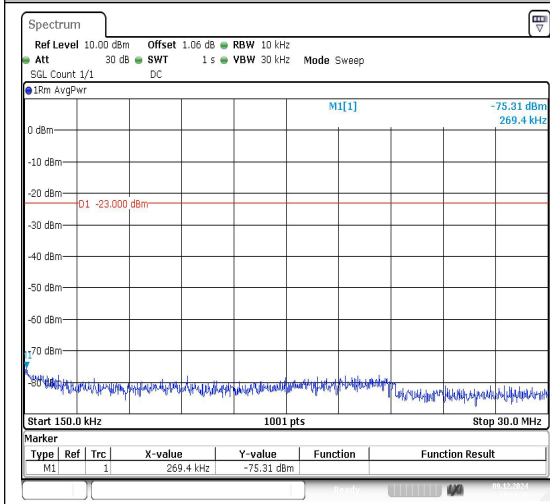

Band5_1.4MHz_QPSK_20643_1RB#0_3000~10000

Band5_1.4MHz_16QAM_20643_1RB#0_0.009~0.15

Band5_1.4MHz_16QAM_20643_1RB#0_0.15~30

Band5_1.4MHz_16QAM_20643_1RB#0_30~1000

Band5_3MHz_QPSK_20415_1RB#0_3000~1000
 0_3000~10000