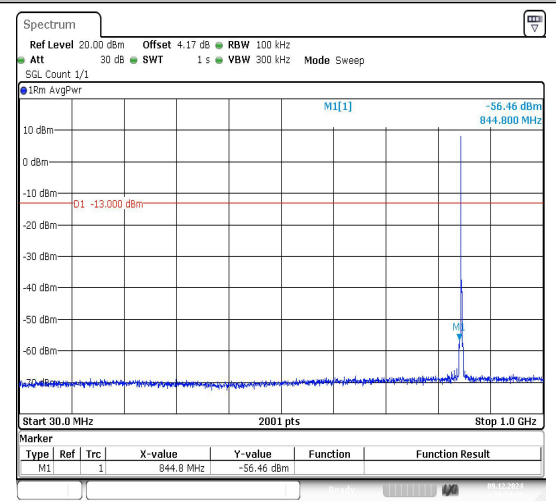

Band5_1.4MHz_QPSK_20643_1RB#0_3000~10000

Band5_1.4MHz_16QAM_20643_1RB#0_0.009~0.15

Band5_1.4MHz_16QAM_20643_1RB#0_0.15~30

Band5_1.4MHz_16QAM_20643_1RB#0_30~1000

Band5_3MHz_QPSK_20415_1RB#0_3000~1000
 0_3000~10000