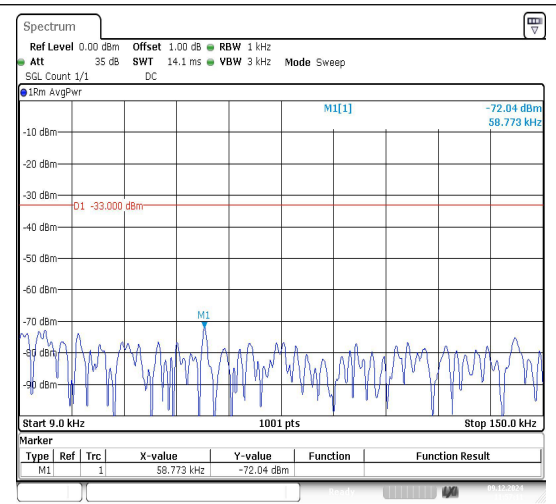

Band5_1.4MHz_QPSK_20643_1RB#0_3000~10000

Band5_1.4MHz_16QAM_20643_1RB#0_0.009~0.15

Band5_1.4MHz_16QAM_20643_1RB#0_0.15~30

Band5_1.4MHz_16QAM_20643_1RB#0_30~1000

Band5_3MHz_QPSK_20415_1RB#0_3000~1000
 0_3000~10000