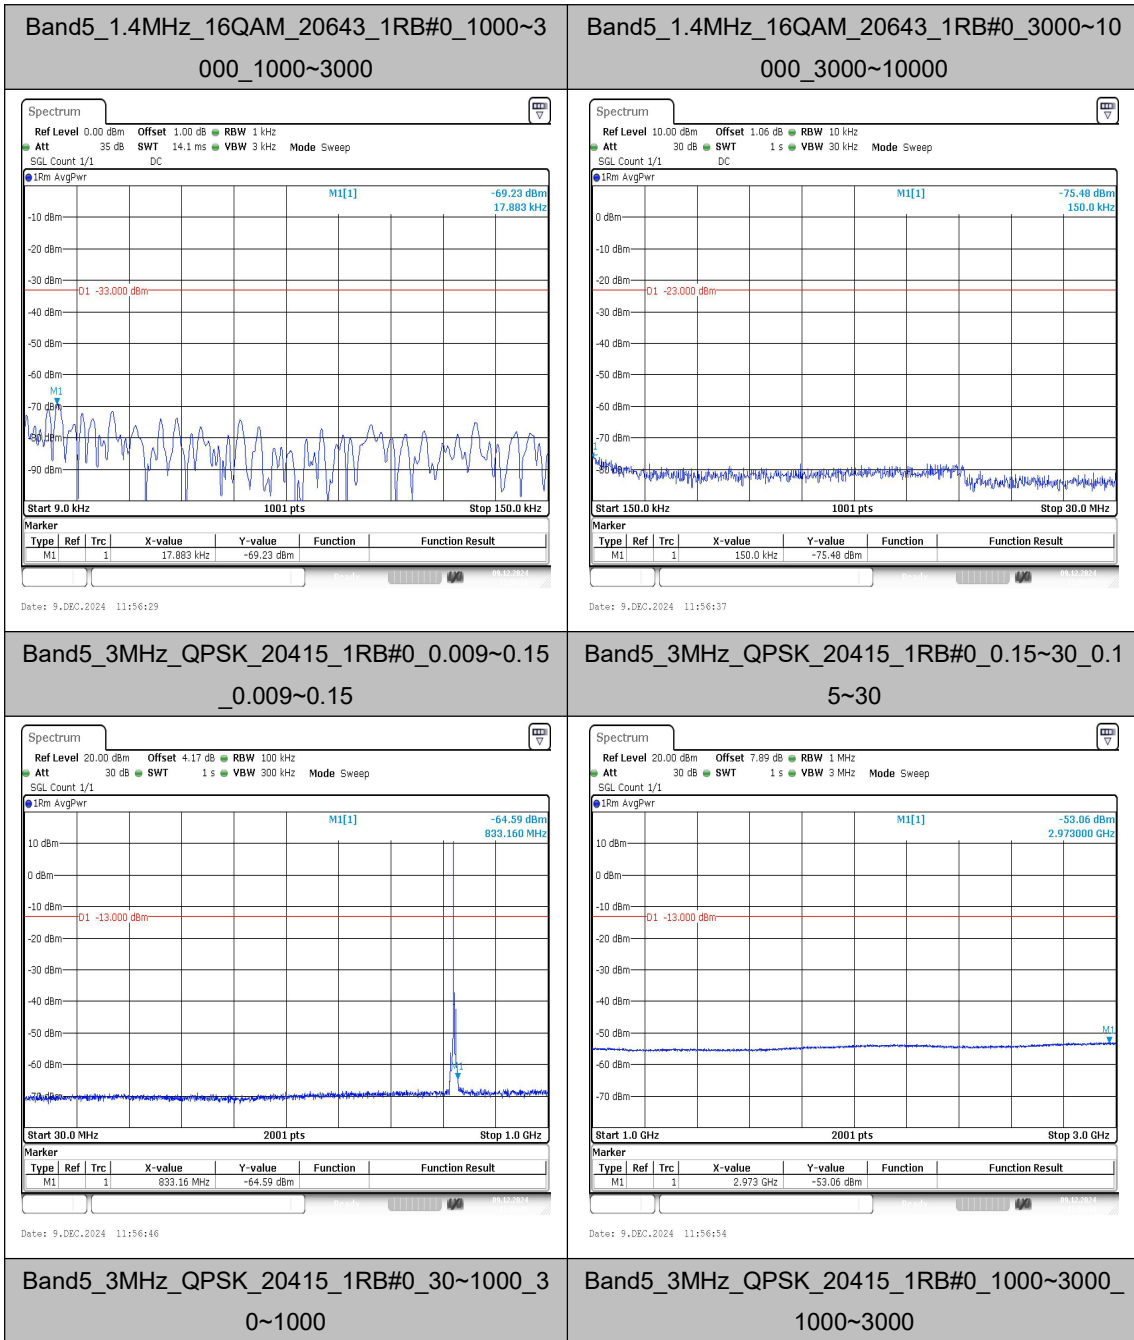

Band5_1.4MHz_QPSK_20643_1RB#0_3000~10000

Band5_1.4MHz_16QAM_20643_1RB#0_0.009~0.15

Band5_1.4MHz_16QAM_20643_1RB#0_0.15~30

Band5_1.4MHz_16QAM_20643_1RB#0_30~1000

Band5_3MHz_QPSK_20415_1RB#0_3000~1000
 0_3000~10000

Band5_3MHz_16QAM_20415_1RB#0_0.009~0.15
 _0.009~0.15

Band5_3MHz_16QAM_20415_1RB#0_0.15~30
 0.15~30

Band5_3MHz_16QAM_20415_1RB#0_30~1000_3
 0~1000