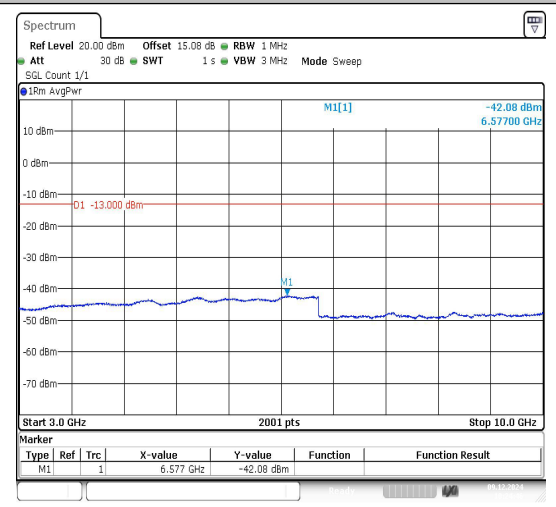

Band5_1.4MHz_QPSK_20643_1RB#0_3000~10000

Band5_1.4MHz_16QAM_20643_1RB#0_0.009~0.15

Band5_1.4MHz_16QAM_20643_1RB#0_0.15~30

Band5_1.4MHz_16QAM_20643_1RB#0_30~1000

Band5_3MHz_QPSK_20415_1RB#0_3000~1000
 0_3000~10000

Band5_3MHz_16QAM_20415_1RB#0_0.009~0.15
 _0.009~0.15

Band5_3MHz_16QAM_20415_1RB#0_0.15~30
 0.15~30

Band5_3MHz_16QAM_20415_1RB#0_30~1000_3
 0~1000