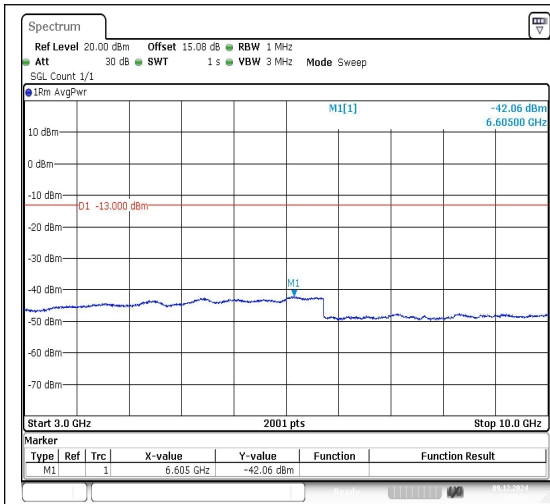

Band5_1.4MHz_QPSK_20643_1RB#0_3000~10000

Band5_1.4MHz_16QAM_20643_1RB#0_0.009~0.15

Band5_1.4MHz_16QAM_20643_1RB#0_0.15~30

Band5_1.4MHz_16QAM_20643_1RB#0_30~1000

Band5_3MHz_QPSK_20415_1RB#0_3000~1000
 0_3000~10000

Band5_3MHz_16QAM_20415_1RB#0_0.009~0.15
 _0.009~0.15

Band5_3MHz_16QAM_20415_1RB#0_0.15~30
 0.15~30

Band5_3MHz_16QAM_20415_1RB#0_30~1000_3
 0~1000