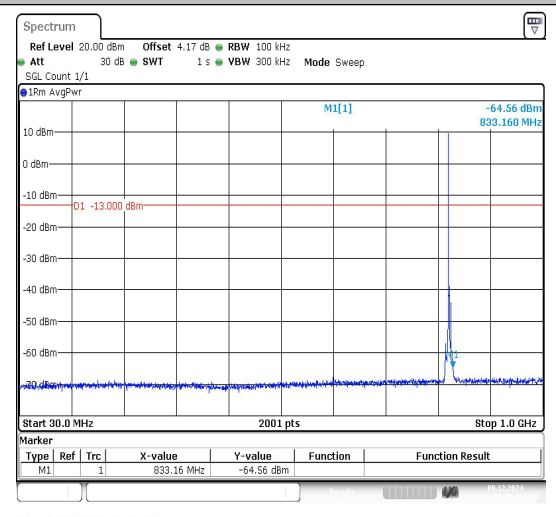

Band5_1.4MHz_QPSK_20643_1RB#0_3000~10000

Band5_1.4MHz_16QAM_20643_1RB#0_0.009~0.15

Band5_1.4MHz_16QAM_20643_1RB#0_0.15~30

Band5_1.4MHz_16QAM_20643_1RB#0_30~1000

Band5_3MHz_QPSK_20415_1RB#0_3000~1000
 0_3000~10000

Band5_3MHz_16QAM_20415_1RB#0_0.009~0.15
 _0.009~0.15

Band5_3MHz_16QAM_20415_1RB#0_0.15~30
 0.15~30

Band5_3MHz_16QAM_20415_1RB#0_30~1000_3
 0~1000