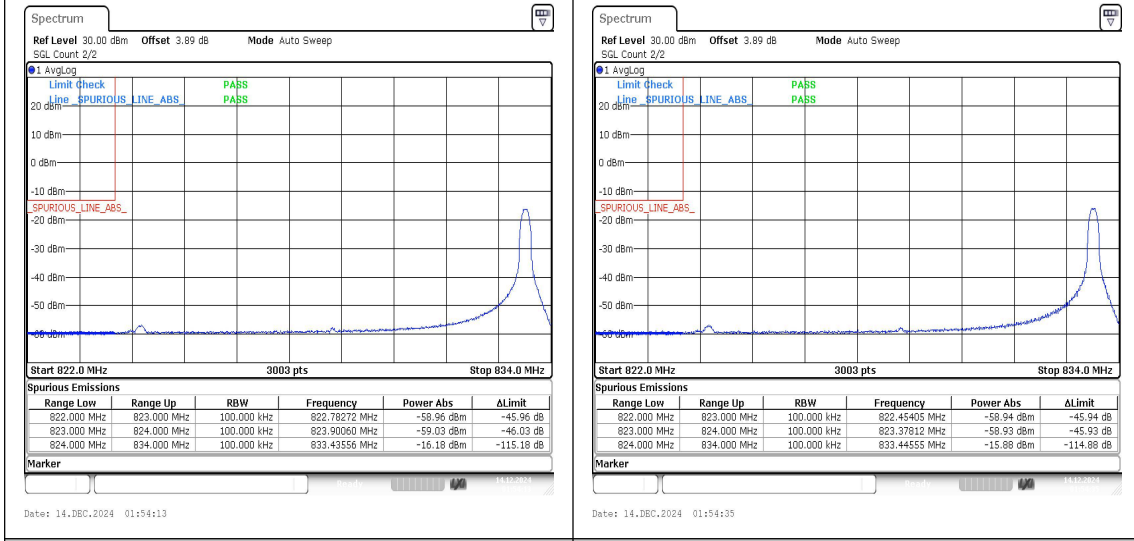

**Band5\_5MHz\_QPSK\_20625\_25RB#0**                      **Band5\_5MHz\_16QAM\_20625\_25RB#0**

**Band5\_10MHz\_QPSK\_20450\_1RB#0**                      **Band5\_10MHz\_16QAM\_20450\_1RB#0**

**Band5\_10MHz\_QPSK\_20450\_1RB#49**                      **Band5\_10MHz\_16QAM\_20450\_1RB#49**