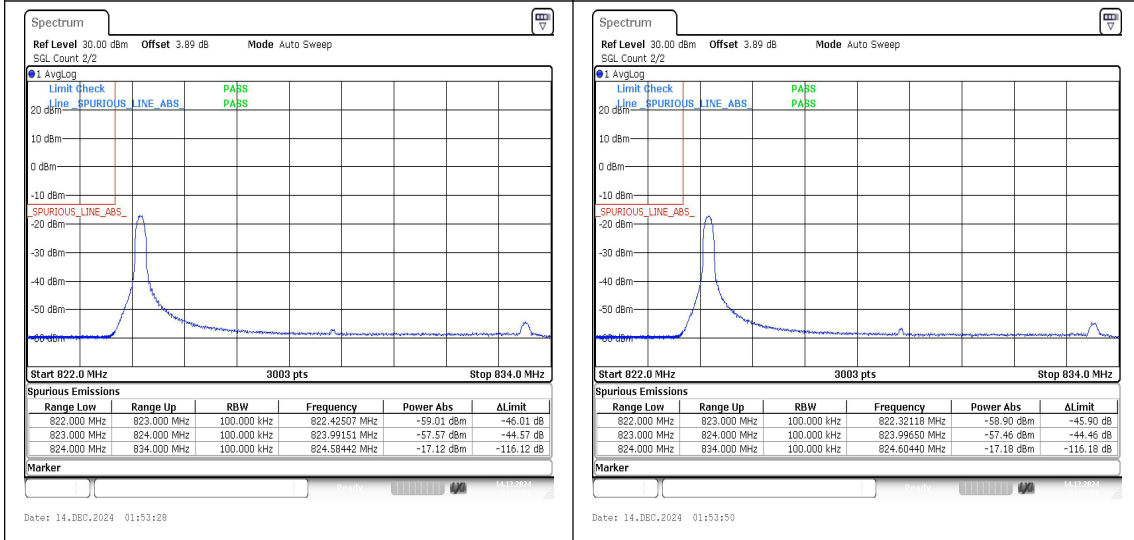

**Band5\_5MHz\_QPSK\_20625\_25RB#0**                      **Band5\_5MHz\_16QAM\_20625\_25RB#0**

**Band5\_10MHz\_QPSK\_20450\_1RB#0**                      **Band5\_10MHz\_16QAM\_20450\_1RB#0**

**Band5\_10MHz\_QPSK\_20450\_1RB#49**                      **Band5\_10MHz\_16QAM\_20450\_1RB#49**