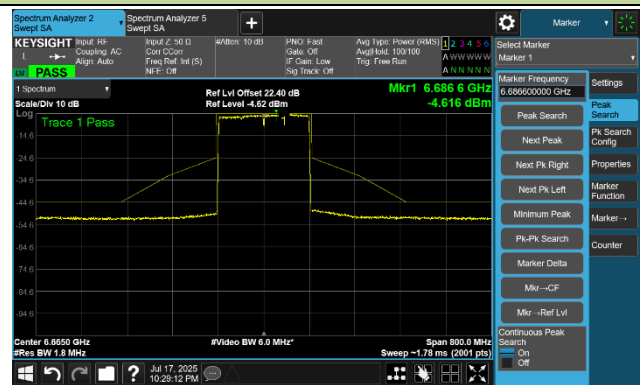

802.11be-EHT80 In-Band Emission- Ant 0

Channel 7 (5985 MHz)

Channel 55 (6225 MHz)

Channel 87 (6385 MHz)

Channel 103 (6465 MHz)

Channel 119 (6545 MHz)

Channel 135 (6625 MHz)

802.11be-EHT80 In-Band Emission- Ant 0

Channel 151 (6705 MHz)

Channel 167 (6785 MHz)

Channel 183 (6865 MHz)

Channel 199 (6945 MHz)

Channel 215 (7025 MHz)

802.11be-EHT160 In-Band Emission- Ant 0

Channel 15 (6025 MHz)

Channel 47 (6185 MHz)

Channel 79 (6345 MHz)

Channel 111 (6505 MHz)

Channel 143 (6665 MHz)

Channel 175 (6825 MHz)

Channel 207 (6985 MHz)

802.11be-EHT320-2 In-Band Emission- Ant 0

Channel 63 (6265 MHz)

Channel 127 (6585 MHz)