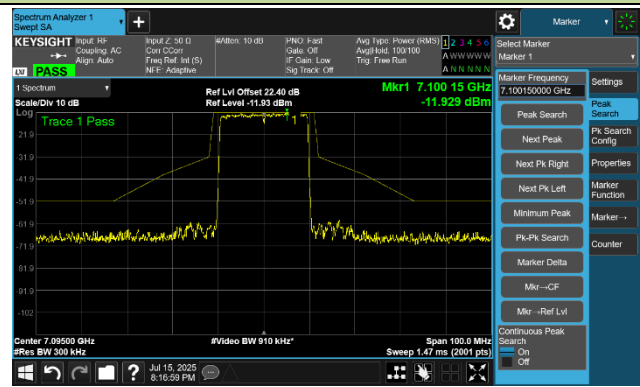

Channel 191 (6905 MHz)

802.11ax-HE20 In-Band Emission- Ant 1

Channel 1 (5955 MHz)

Channel 49 (6195 MHz)

Channel 93 (6415 MHz)

Channel 97 (6435 MHz)

Channel 105 (6475 MHz)

Channel 113 (6515 MHz)

802.11ax-HE20 In-Band Emission- Ant 1

Channel 117 (6535 MHz)

Channel 149 (6695 MHz)

Channel 181 (6855 MHz)

Channel 185 (6875 MHz)

Channel 189 (6895 MHz)

Channel 209 (6995 MHz)

Channel 229 (7095 MHz)

802.11ax-HE40 In-Band Emission- Ant 1

Channel 3 (5965 MHz)

Channel 51 (6205 MHz)

Channel 91 (6405 MHz)

Channel 99 (6445 MHz)

Channel 107 (6485 MHz)

Channel 115 (6525 MHz)

802.11ax-HE40 In-Band Emission- Ant 1