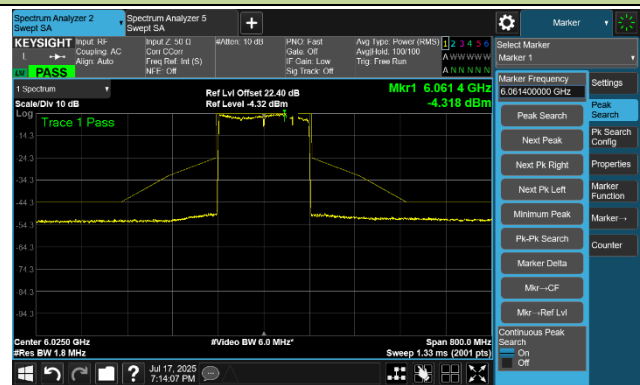

Channel 167 (6785 MHz)

Channel 183 (6865 MHz)

Channel 199 (6945 MHz)

Channel 215 (7025 MHz)

### 802.11ax-HE160 In-Band Emission- Ant 1

Channel 15 (6025 MHz)

Channel 47 (6185 MHz)

Channel 79 (6345 MHz)

Channel 111 (6505 MHz)

Channel 143 (6665 MHz)

Channel 175 (6825 MHz)

Channel 207 (6985 MHz)