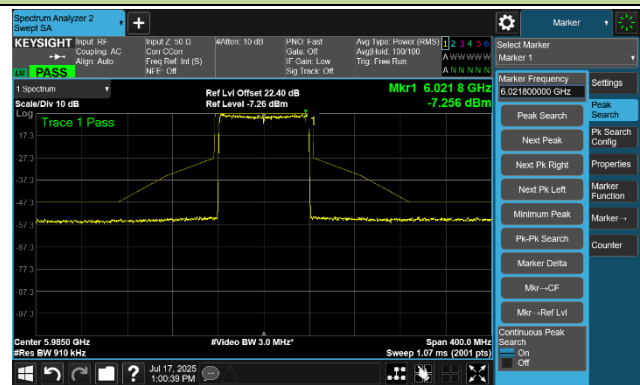

802.11ax-HE80 In-Band Emission- Ant 1

Channel 7 (5985 MHz)