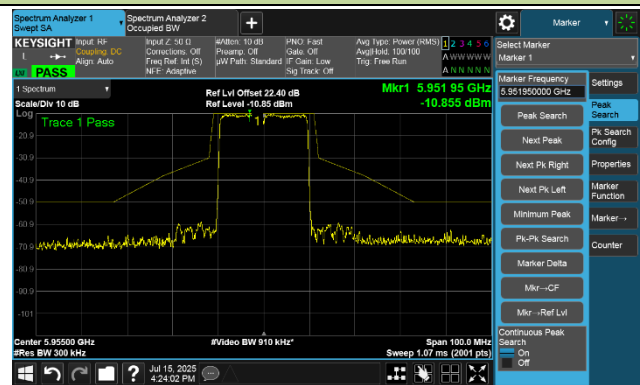

Channel 79 (6345 MHz)

Channel 111 (6505 MHz)

Channel 143 (6665 MHz)

Channel 175 (6825 MHz)

Channel 207 (6985 MHz)

802.11be-EHT320-2 In-Band Emission- Ant 0

Channel 63 (6265 MHz)

Channel 127 (6585 MHz)

Channel 191 (6905 MHz)

802.11ax-HE20 In-Band Emission- Ant 1

Channel 1 (5955 MHz)

Channel 49 (6195 MHz)

Channel 93 (6415 MHz)

Channel 97 (6435 MHz)

Channel 105 (6475 MHz)

Channel 113 (6515 MHz)