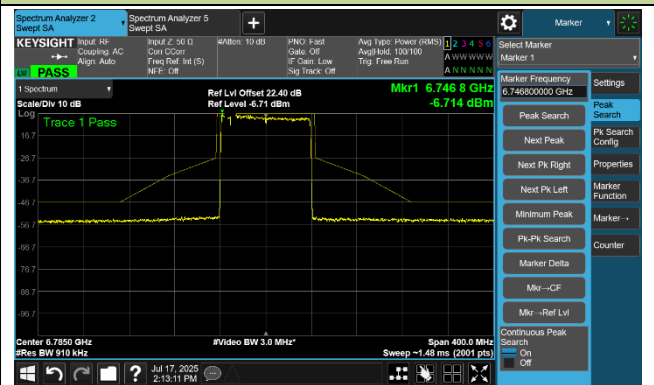

Channel 123 (6565 MHz)

Channel 147 (6685 MHz)

Channel 179 (6845 MHz)

Channel 187 (6885 MHz)

Channel 195 (6925 MHz)

Channel 211 (7005 MHz)

Channel 227 (7085 MHz)

802.11ax-HE80 In-Band Emission- Ant 1

Channel 7 (5985 MHz)

Channel 55 (6225 MHz)

Channel 87 (6385 MHz)

Channel 103 (6465 MHz)

Channel 119 (6545 MHz)

Channel 135 (6625 MHz)

802.11ax-HE80 In-Band Emission- Ant 1

Channel 151 (6705 MHz)

Channel 167 (6785 MHz)

Channel 183 (6865 MHz)

Channel 199 (6945 MHz)

Channel 215 (7025 MHz)