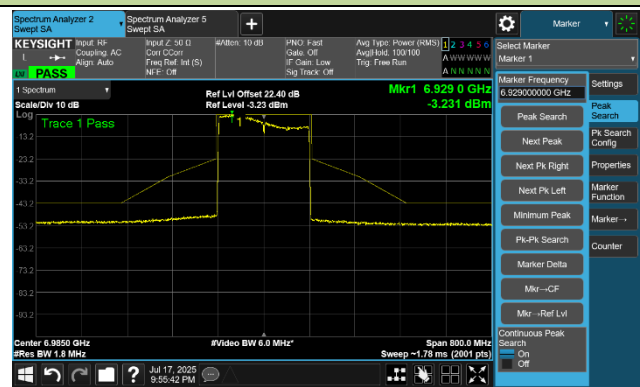

Channel 167 (6785 MHz)

Channel 183 (6865 MHz)

Channel 199 (6945 MHz)

Channel 215 (7025 MHz)

### 802.11ax-HE160 In-Band Emission- Ant 1

Channel 15 (6025 MHz)

Channel 47 (6185 MHz)

Channel 79 (6345 MHz)

Channel 111 (6505 MHz)

Channel 143 (6665 MHz)

Channel 175 (6825 MHz)

Channel 207 (6985 MHz)

802.11be-EHT20 In-Band Emission- Ant 1

Channel 1 (5955 MHz)

Channel 49 (6195 MHz)

Channel 93 (6415 MHz)

Channel 97 (6435 MHz)

Channel 105 (6475 MHz)

Channel 113 (6515 MHz)