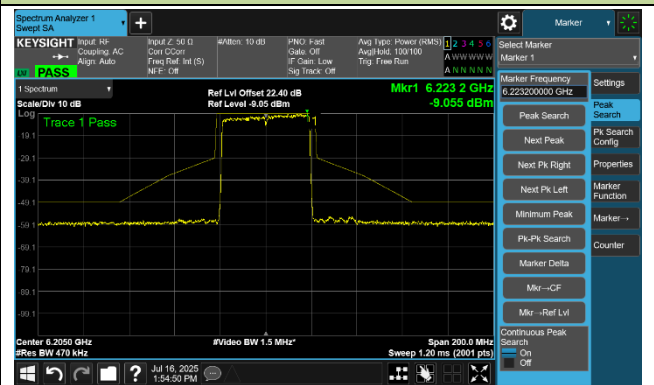

Channel 51 (6205 MHz)