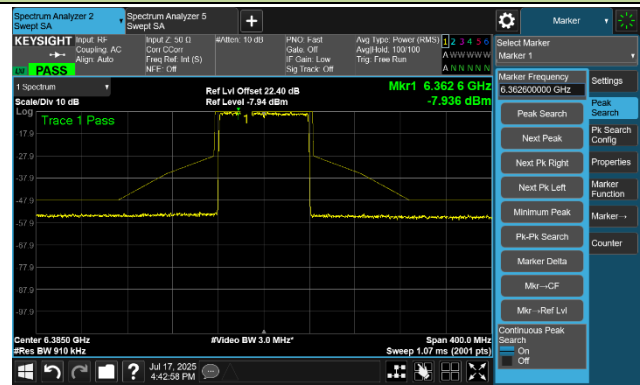

802.11be-EHT80 In-Band Emission- Ant 0

Channel 7 (5985 MHz)

Channel 55 (6225 MHz)

Channel 87 (6385 MHz)

Channel 103 (6465 MHz)

Channel 119 (6545 MHz)

Channel 135 (6625 MHz)

802.11be-EHT80 In-Band Emission- Ant 0

Channel 151 (6705 MHz)

Channel 167 (6785 MHz)

Channel 183 (6865 MHz)

Channel 199 (6945 MHz)

Channel 215 (7025 MHz)

802.11be-EHT160 In-Band Emission- Ant 0

Channel 15 (6025 MHz)

Channel 47 (6185 MHz)