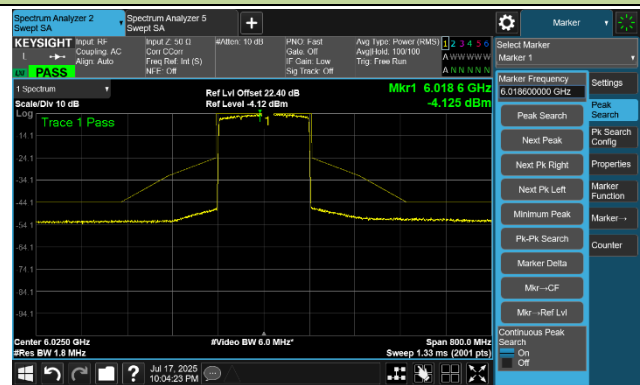

802.11be-EHT80 In-Band Emission- Ant 0

Channel 7 (5985 MHz)

Channel 55 (6225 MHz)

Channel 87 (6385 MHz)

Channel 103 (6465 MHz)

Channel 119 (6545 MHz)

Channel 135 (6625 MHz)

802.11be-EHT80 In-Band Emission- Ant 0

Channel 151 (6705 MHz)

Channel 167 (6785 MHz)

Channel 183 (6865 MHz)

Channel 199 (6945 MHz)

Channel 215 (7025 MHz)

802.11be-EHT160 In-Band Emission- Ant 0

Channel 15 (6025 MHz)

Channel 47 (6185 MHz)

Channel 79 (6345 MHz)

Channel 111 (6505 MHz)

Channel 143 (6665 MHz)

Channel 175 (6825 MHz)

Channel 207 (6985 MHz)

802.11be-EHT320-2 In-Band Emission- Ant 0

Channel 63 (6265 MHz)

Channel 127 (6585 MHz)