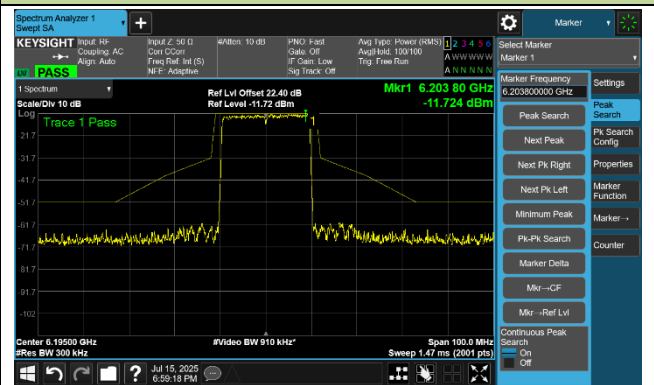

Channel 191 (6905 MHz)

802.11ax-HE20 In-Band Emission- Ant 1

Channel 1 (5955 MHz)

Channel 49 (6195 MHz)

Channel 93 (6415 MHz)

Channel 97 (6435 MHz)

Channel 105 (6475 MHz)

Channel 113 (6515 MHz)

802.11ax-HE20 In-Band Emission- Ant 1

Channel 117 (6535 MHz)

Channel 149 (6695 MHz)

Channel 181 (6855 MHz)

Channel 185 (6875 MHz)

Channel 189 (6895 MHz)

Channel 209 (6995 MHz)

Channel 229 (7095 MHz)