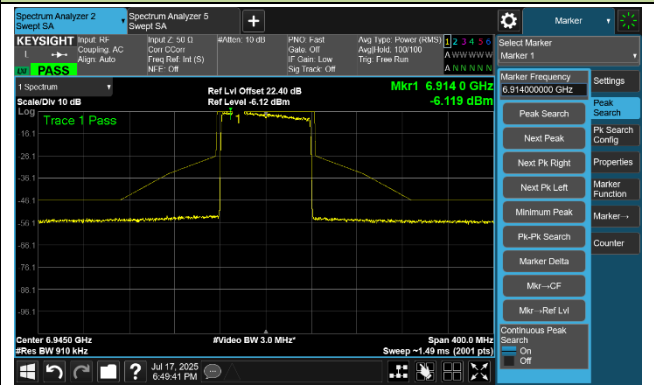

802.11be-EHT80 In-Band Emission- Ant 0

Channel 7 (5985 MHz)

Channel 55 (6225 MHz)

Channel 87 (6385 MHz)

Channel 103 (6465 MHz)

Channel 119 (6545 MHz)

Channel 135 (6625 MHz)

802.11be-EHT80 In-Band Emission- Ant 0

Channel 151 (6705 MHz)

Channel 167 (6785 MHz)

Channel 183 (6865 MHz)

Channel 199 (6945 MHz)

Channel 215 (7025 MHz)

802.11be-EHT160 In-Band Emission- Ant 0

Channel 15 (6025 MHz)

Channel 47 (6185 MHz)

Channel 79 (6345 MHz)

Channel 111 (6505 MHz)

Channel 143 (6665 MHz)

Channel 175 (6825 MHz)

Channel 207 (6985 MHz)

802.11be-EHT320-2 In-Band Emission- Ant 0

Channel 63 (6265 MHz)

Channel 127 (6585 MHz)