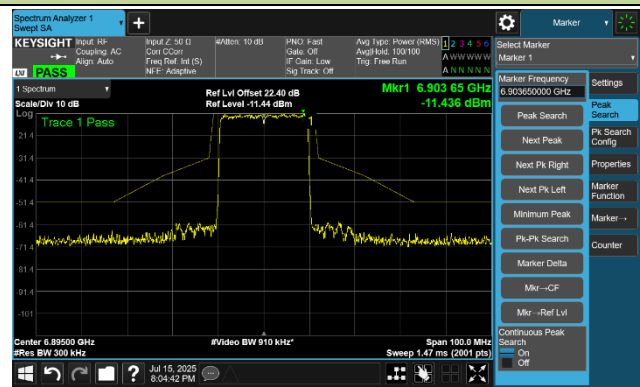

802.11ax-HE20 In-Band Emission- Ant 1

Channel 117 (6535 MHz)

Channel 149 (6695 MHz)

Channel 181 (6855 MHz)

Channel 185 (6875 MHz)

Channel 189 (6895 MHz)

Channel 209 (6995 MHz)

Channel 229 (7095 MHz)