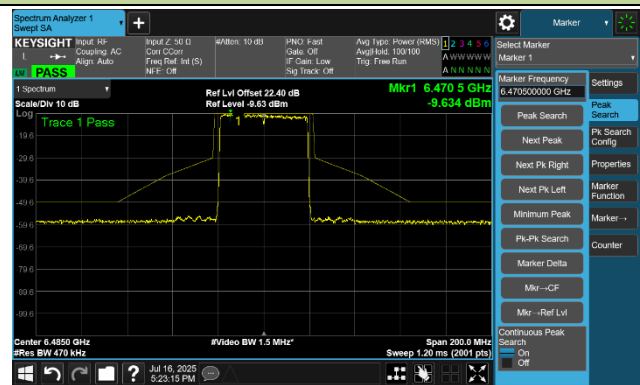

802.11ax-HE20 In-Band Emission- Ant 1

Channel 117 (6535 MHz)

Channel 149 (6695 MHz)

Channel 181 (6855 MHz)

Channel 185 (6875 MHz)

Channel 189 (6895 MHz)

Channel 209 (6995 MHz)

Channel 229 (7095 MHz)

802.11ax-HE40 In-Band Emission- Ant 1

Channel 3 (5965 MHz)

Channel 51 (6205 MHz)

Channel 91 (6405 MHz)

Channel 99 (6445 MHz)

Channel 107 (6485 MHz)

Channel 115 (6525 MHz)

802.11ax-HE40 In-Band Emission- Ant 1

Channel 123 (6565 MHz)

Channel 147 (6685 MHz)

Channel 179 (6845 MHz)

Channel 187 (6885 MHz)

Channel 195 (6925 MHz)

Channel 211 (7005 MHz)

Channel 227 (7085 MHz)

802.11ax-HE80 In-Band Emission- Ant 1