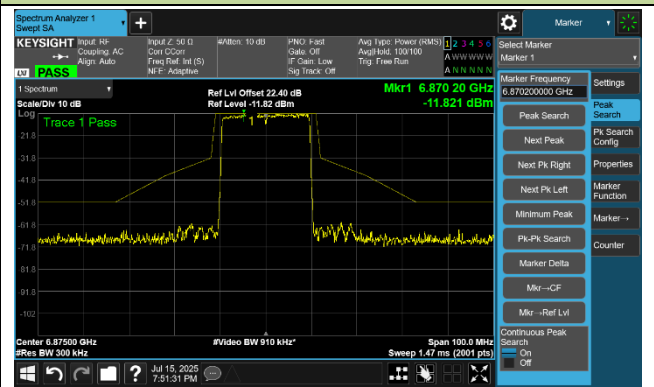

Channel 191 (6905 MHz)

802.11ax-HE20 In-Band Emission- Ant 1

Channel 1 (5955 MHz)

Channel 49 (6195 MHz)

Channel 93 (6415 MHz)

Channel 97 (6435 MHz)

Channel 105 (6475 MHz)

Channel 113 (6515 MHz)

802.11ax-HE20 In-Band Emission- Ant 1

Channel 117 (6535 MHz)

Channel 149 (6695 MHz)

Channel 181 (6855 MHz)

Channel 185 (6875 MHz)

Channel 189 (6895 MHz)

Channel 209 (6995 MHz)

Channel 229 (7095 MHz)