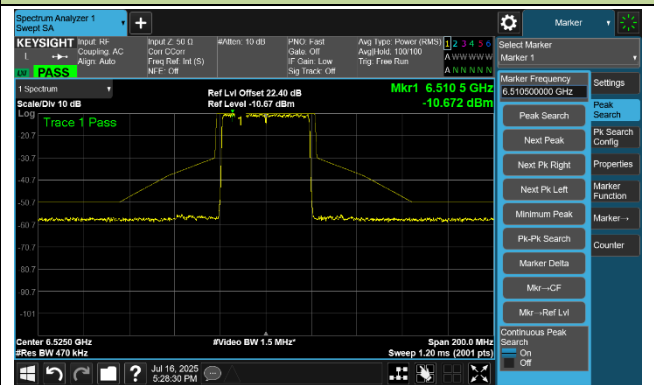

802.11ax-HE20 In-Band Emission- Ant 1

Channel 117 (6535 MHz)

Channel 149 (6695 MHz)

Channel 181 (6855 MHz)

Channel 185 (6875 MHz)

Channel 189 (6895 MHz)

Channel 209 (6995 MHz)

Channel 229 (7095 MHz)

802.11ax-HE40 In-Band Emission- Ant 1

Channel 3 (5965 MHz)

Channel 51 (6205 MHz)

Channel 91 (6405 MHz)

Channel 99 (6445 MHz)

Channel 107 (6485 MHz)

Channel 115 (6525 MHz)

802.11ax-HE40 In-Band Emission- Ant 1

Channel 123 (6565 MHz)

Channel 147 (6685 MHz)

Channel 179 (6845 MHz)

Channel 187 (6885 MHz)

Channel 195 (6925 MHz)

Channel 211 (7005 MHz)

Channel 227 (7085 MHz)

802.11ax-HE80 In-Band Emission- Ant 1