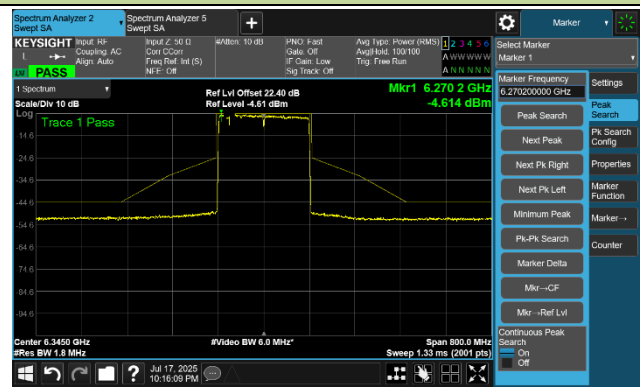

802.11be-EHT80 In-Band Emission- Ant 0

Channel 7 (5985 MHz)

Channel 55 (6225 MHz)

Channel 87 (6385 MHz)

Channel 103 (6465 MHz)

Channel 119 (6545 MHz)

Channel 135 (6625 MHz)

802.11be-EHT80 In-Band Emission- Ant 0

Channel 151 (6705 MHz)

Channel 167 (6785 MHz)

Channel 183 (6865 MHz)

Channel 199 (6945 MHz)

Channel 215 (7025 MHz)

802.11be-EHT160 In-Band Emission- Ant 0

Channel 15 (6025 MHz)

Channel 47 (6185 MHz)

Channel 79 (6345 MHz)

Channel 111 (6505 MHz)

Channel 143 (6665 MHz)

Channel 175 (6825 MHz)

Channel 207 (6985 MHz)

802.11be-EHT320-2 In-Band Emission- Ant 0

Channel 63 (6265 MHz)

Channel 127 (6585 MHz)