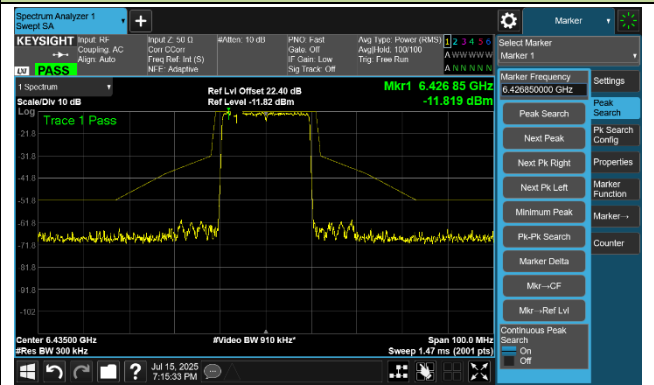

Channel 191 (6905 MHz)

802.11ax-HE20 In-Band Emission- Ant 1

Channel 1 (5955 MHz)

Channel 49 (6195 MHz)

Channel 93 (6415 MHz)

Channel 97 (6435 MHz)

Channel 105 (6475 MHz)

Channel 113 (6515 MHz)

802.11ax-HE20 In-Band Emission- Ant 1

Channel 117 (6535 MHz)

Channel 149 (6695 MHz)

Channel 181 (6855 MHz)

Channel 185 (6875 MHz)

Channel 189 (6895 MHz)

Channel 209 (6995 MHz)

Channel 229 (7095 MHz)