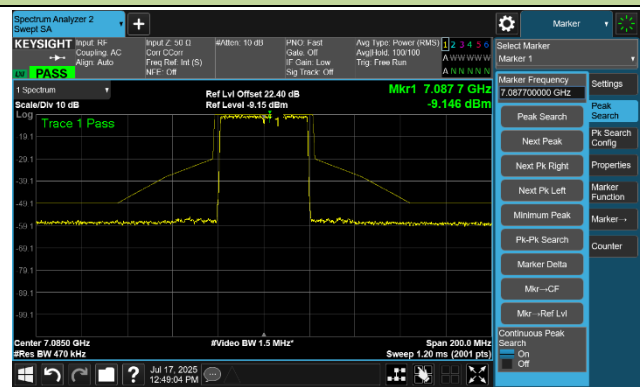

802.11be-EHT40 In-Band Emission- Ant 0

Channel 123 (6565 MHz)

Channel 147 (6685 MHz)

Channel 179 (6845 MHz)

Channel 187 (6885 MHz)

Channel 195 (6925 MHz)

Channel 211 (7005 MHz)

Channel 227 (7085 MHz)

802.11be-EHT80 In-Band Emission- Ant 0

Channel 7 (5985 MHz)

Channel 55 (6225 MHz)

Channel 87 (6385 MHz)

Channel 103 (6465 MHz)

Channel 119 (6545 MHz)

Channel 135 (6625 MHz)

802.11be-EHT80 In-Band Emission- Ant 0