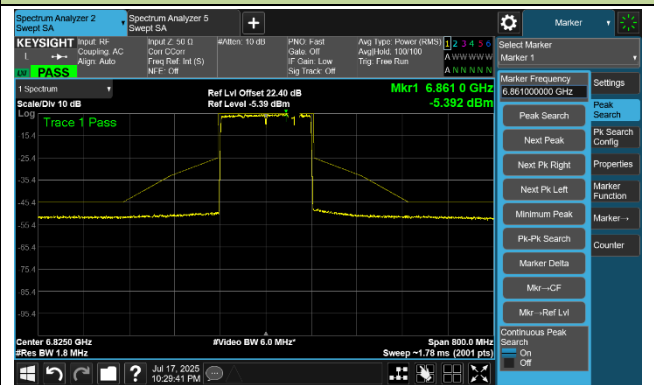

Channel 151 (6705 MHz)

Channel 167 (6785 MHz)

Channel 183 (6865 MHz)

Channel 199 (6945 MHz)

Channel 215 (7025 MHz)

802.11be-EHT160 In-Band Emission- Ant 0

Channel 15 (6025 MHz)

Channel 47 (6185 MHz)

Channel 79 (6345 MHz)

Channel 111 (6505 MHz)

Channel 143 (6665 MHz)

Channel 175 (6825 MHz)

Channel 207 (6985 MHz)

802.11be-EHT320-2 In-Band Emission- Ant 0

Channel 63 (6265 MHz)

Channel 127 (6585 MHz)

Channel 191 (6905 MHz)

802.11ax-HE20 In-Band Emission- Ant 1

Channel 1 (5955 MHz)

Channel 49 (6195 MHz)

Channel 93 (6415 MHz)

Channel 97 (6435 MHz)

Channel 105 (6475 MHz)

Channel 113 (6515 MHz)

802.11ax-HE20 In-Band Emission- Ant 1

Channel 117 (6535 MHz)

Channel 149 (6695 MHz)

Channel 181 (6855 MHz)

Channel 185 (6875 MHz)

Channel 189 (6895 MHz)

Channel 209 (6995 MHz)

Channel 229 (7095 MHz)