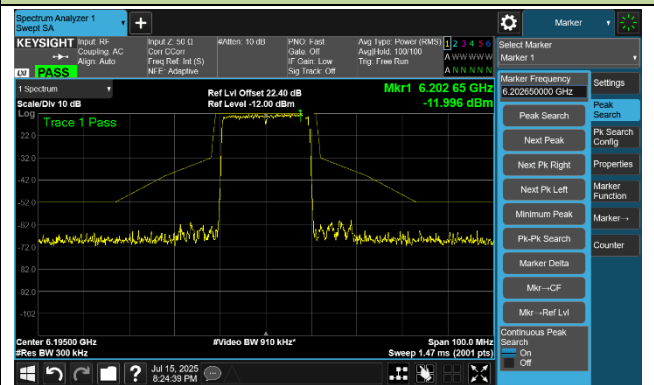

Channel 49 (6195 MHz)