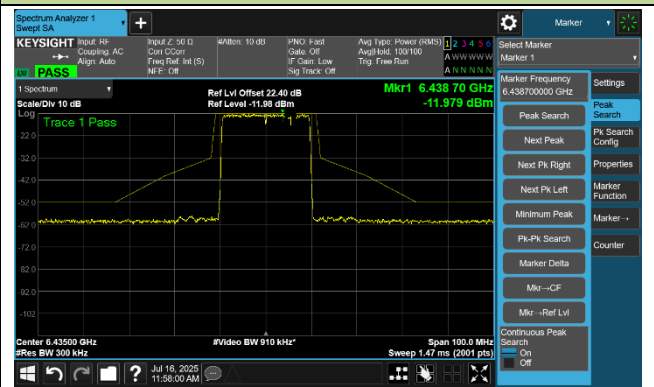

### 802.11ax-HE160 In-Band Emission- Ant 1

Channel 15 (6025 MHz)

Channel 47 (6185 MHz)

Channel 79 (6345 MHz)

Channel 111 (6505 MHz)

Channel 143 (6665 MHz)

Channel 175 (6825 MHz)

Channel 207 (6985 MHz)

802.11be-EHT20 In-Band Emission- Ant 1

Channel 1 (5955 MHz)

Channel 49 (6195 MHz)

Channel 93 (6415 MHz)

Channel 97 (6435 MHz)

Channel 105 (6475 MHz)

Channel 113 (6515 MHz)