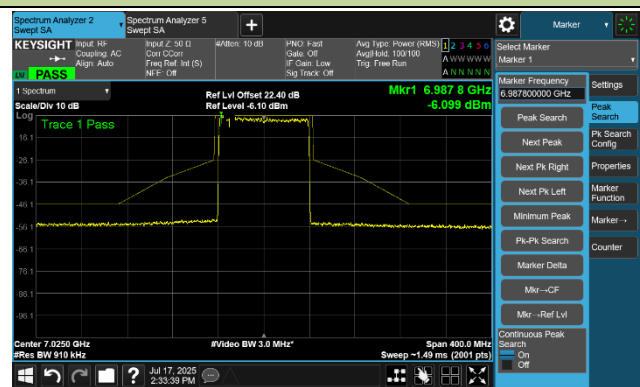

Channel 167 (6785 MHz)

Channel 183 (6865 MHz)

Channel 199 (6945 MHz)

Channel 215 (7025 MHz)

### 802.11ax-HE160 In-Band Emission- Ant 1

Channel 15 (6025 MHz)

Channel 47 (6185 MHz)

Channel 79 (6345 MHz)

Channel 111 (6505 MHz)

Channel 143 (6665 MHz)

Channel 175 (6825 MHz)

Channel 207 (6985 MHz)