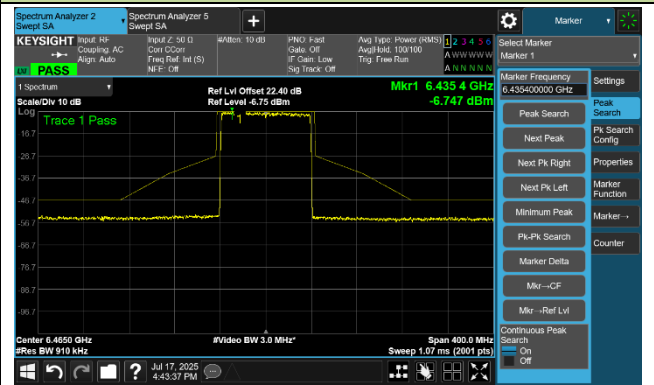

802.11be-EHT80 In-Band Emission- Ant 0

Channel 7 (5985 MHz)

Channel 55 (6225 MHz)

Channel 87 (6385 MHz)

Channel 103 (6465 MHz)

Channel 119 (6545 MHz)

Channel 135 (6625 MHz)

802.11be-EHT80 In-Band Emission- Ant 0

Channel 151 (6705 MHz)

Channel 167 (6785 MHz)

Channel 183 (6865 MHz)

Channel 199 (6945 MHz)

Channel 215 (7025 MHz)

802.11be-EHT160 In-Band Emission- Ant 0

Channel 15 (6025 MHz)

Channel 47 (6185 MHz)