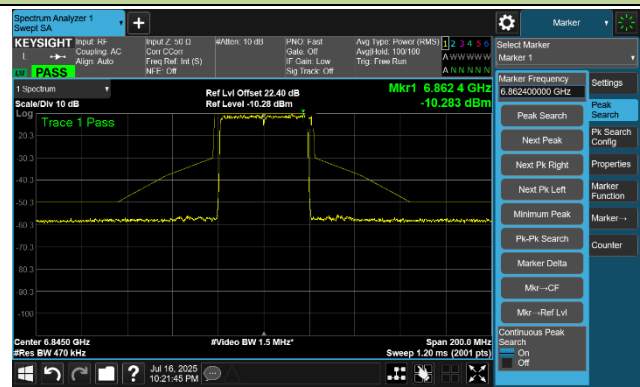

802.11be-EHT40 In-Band Emission- Ant 0

Channel 123 (6565 MHz)

Channel 147 (6685 MHz)

Channel 179 (6845 MHz)

Channel 187 (6885 MHz)

Channel 195 (6925 MHz)

Channel 211 (7005 MHz)

Channel 227 (7085 MHz)

802.11be-EHT80 In-Band Emission- Ant 0

Channel 7 (5985 MHz)

Channel 55 (6225 MHz)

Channel 87 (6385 MHz)

Channel 103 (6465 MHz)

Channel 119 (6545 MHz)

Channel 135 (6625 MHz)

802.11be-EHT80 In-Band Emission- Ant 0