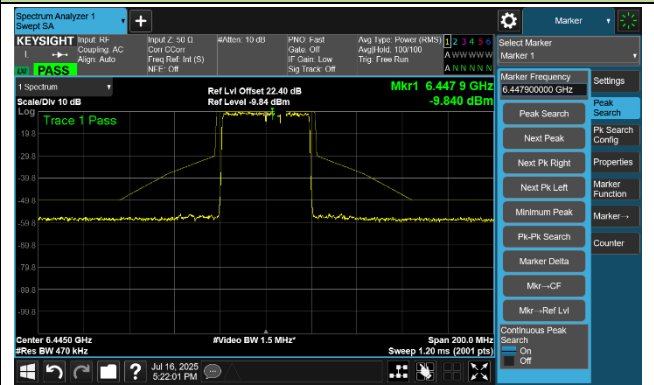

802.11ax-HE20 In-Band Emission- Ant 1

Channel 117 (6535 MHz)

Channel 149 (6695 MHz)

Channel 181 (6855 MHz)

Channel 185 (6875 MHz)

Channel 189 (6895 MHz)

Channel 209 (6995 MHz)

Channel 229 (7095 MHz)

802.11ax-HE40 In-Band Emission- Ant 1

Channel 3 (5965 MHz)

Channel 51 (6205 MHz)

Channel 91 (6405 MHz)

Channel 99 (6445 MHz)

Channel 107 (6485 MHz)

Channel 115 (6525 MHz)

802.11ax-HE40 In-Band Emission- Ant 1

Channel 123 (6565 MHz)

Channel 147 (6685 MHz)

Channel 179 (6845 MHz)

Channel 187 (6885 MHz)

Channel 195 (6925 MHz)

Channel 211 (7005 MHz)

Channel 227 (7085 MHz)

802.11ax-HE80 In-Band Emission- Ant 1