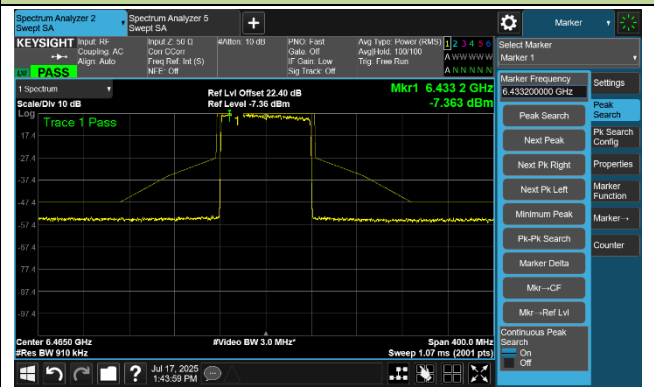

Channel 123 (6565 MHz)

Channel 147 (6685 MHz)

Channel 179 (6845 MHz)

Channel 187 (6885 MHz)

Channel 195 (6925 MHz)

Channel 211 (7005 MHz)

Channel 227 (7085 MHz)

802.11ax-HE80 In-Band Emission- Ant 1

Channel 7 (5985 MHz)

Channel 55 (6225 MHz)

Channel 87 (6385 MHz)

Channel 103 (6465 MHz)

Channel 119 (6545 MHz)

Channel 135 (6625 MHz)

802.11ax-HE80 In-Band Emission- Ant 1

Channel 151 (6705 MHz)

Channel 167 (6785 MHz)

Channel 183 (6865 MHz)

Channel 199 (6945 MHz)

Channel 215 (7025 MHz)