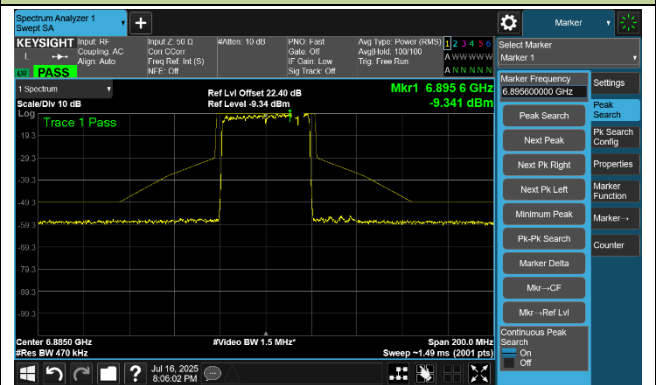

Channel 123 (6565 MHz)

Channel 147 (6685 MHz)

Channel 179 (6845 MHz)

Channel 187 (6885 MHz)

Channel 195 (6925 MHz)

Channel 211 (7005 MHz)

Channel 227 (7085 MHz)

802.11ax-HE80 In-Band Emission- Ant 1

Channel 7 (5985 MHz)

Channel 55 (6225 MHz)

Channel 87 (6385 MHz)

Channel 103 (6465 MHz)

Channel 119 (6545 MHz)

Channel 135 (6625 MHz)

802.11ax-HE80 In-Band Emission- Ant 1

Channel 151 (6705 MHz)