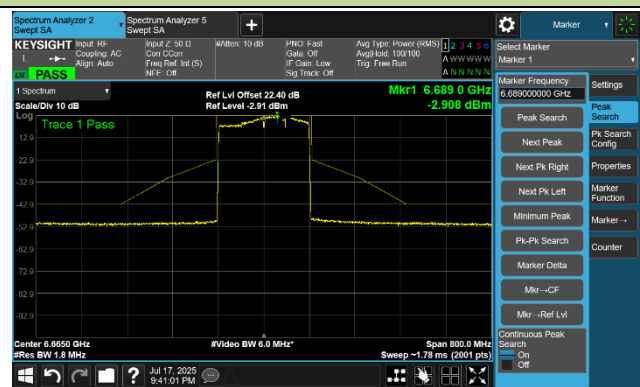

Channel 167 (6785 MHz)

Channel 183 (6865 MHz)

Channel 199 (6945 MHz)

Channel 215 (7025 MHz)

### 802.11ax-HE160 In-Band Emission- Ant 1

Channel 15 (6025 MHz)

Channel 47 (6185 MHz)

Channel 79 (6345 MHz)

Channel 111 (6505 MHz)

Channel 143 (6665 MHz)

Channel 175 (6825 MHz)

Channel 207 (6985 MHz)

802.11be-EHT20 In-Band Emission- Ant 1

Channel 1 (5955 MHz)

Channel 49 (6195 MHz)

Channel 93 (6415 MHz)

Channel 97 (6435 MHz)

Channel 105 (6475 MHz)

Channel 113 (6515 MHz)