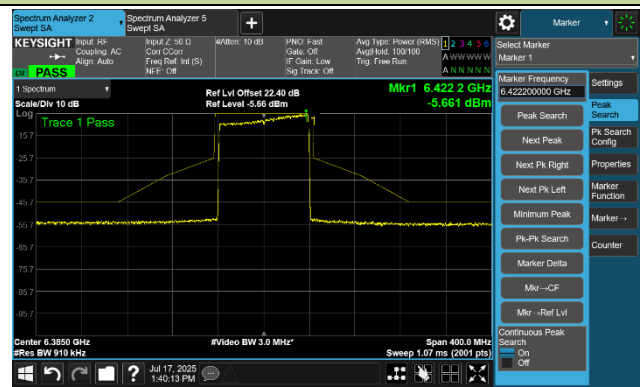

Channel 87 (6385 MHz)