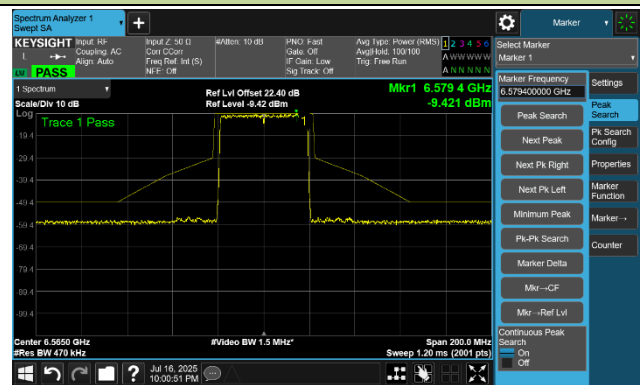

802.11be-EHT40 In-Band Emission- Ant 0

Channel 123 (6565 MHz)

Channel 147 (6685 MHz)

Channel 179 (6845 MHz)

Channel 187 (6885 MHz)

Channel 195 (6925 MHz)

Channel 211 (7005 MHz)

Channel 227 (7085 MHz)

802.11be-EHT80 In-Band Emission- Ant 0

Channel 7 (5985 MHz)

Channel 55 (6225 MHz)

Channel 87 (6385 MHz)

Channel 103 (6465 MHz)

Channel 119 (6545 MHz)

Channel 135 (6625 MHz)

802.11be-EHT80 In-Band Emission- Ant 0