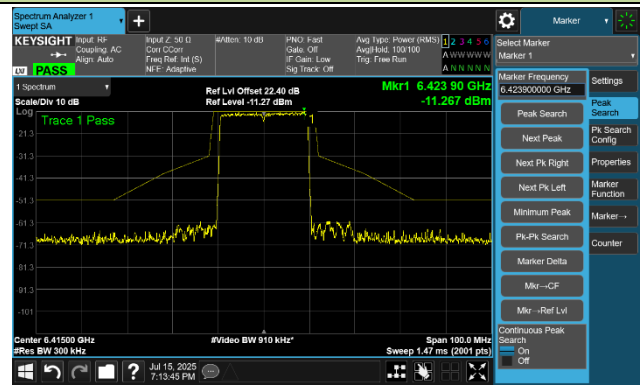

Channel 191 (6905 MHz)

802.11ax-HE20 In-Band Emission- Ant 1

Channel 1 (5955 MHz)

Channel 49 (6195 MHz)

Channel 93 (6415 MHz)

Channel 97 (6435 MHz)

Channel 105 (6475 MHz)

Channel 113 (6515 MHz)

802.11ax-HE20 In-Band Emission- Ant 1

Channel 117 (6535 MHz)

Channel 149 (6695 MHz)

Channel 181 (6855 MHz)

Channel 185 (6875 MHz)

Channel 189 (6895 MHz)

Channel 209 (6995 MHz)

Channel 229 (7095 MHz)