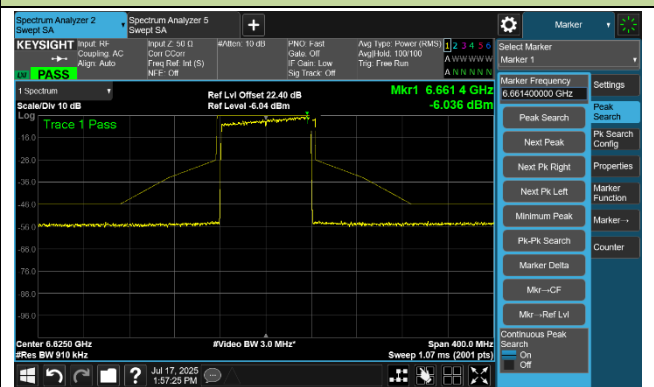

Channel 123 (6565 MHz)

Channel 147 (6685 MHz)

Channel 179 (6845 MHz)

Channel 187 (6885 MHz)

Channel 195 (6925 MHz)

Channel 211 (7005 MHz)

Channel 227 (7085 MHz)

802.11ax-HE80 In-Band Emission- Ant 1

Channel 7 (5985 MHz)

Channel 55 (6225 MHz)

Channel 87 (6385 MHz)

Channel 103 (6465 MHz)

Channel 119 (6545 MHz)

Channel 135 (6625 MHz)

802.11ax-HE80 In-Band Emission- Ant 1

Channel 151 (6705 MHz)

Channel 167 (6785 MHz)

Channel 183 (6865 MHz)

Channel 199 (6945 MHz)

Channel 215 (7025 MHz)