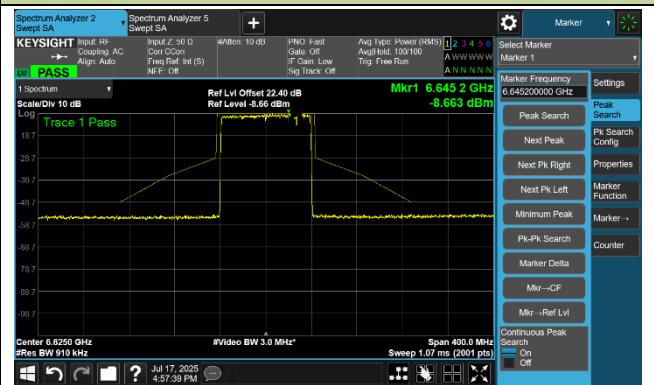

802.11be-EHT80 In-Band Emission- Ant 0

Channel 7 (5985 MHz)

Channel 55 (6225 MHz)

Channel 87 (6385 MHz)

Channel 103 (6465 MHz)

Channel 119 (6545 MHz)

Channel 135 (6625 MHz)

802.11be-EHT80 In-Band Emission- Ant 0

Channel 151 (6705 MHz)

Channel 167 (6785 MHz)

Channel 183 (6865 MHz)

Channel 199 (6945 MHz)

Channel 215 (7025 MHz)

802.11be-EHT160 In-Band Emission- Ant 0

Channel 15 (6025 MHz)

Channel 47 (6185 MHz)