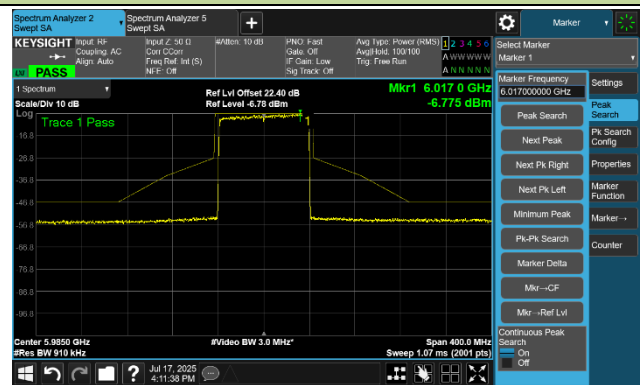

802.11be-EHT40 In-Band Emission- Ant 0

Channel 123 (6565 MHz)

Channel 147 (6685 MHz)

Channel 179 (6845 MHz)

Channel 187 (6885 MHz)

Channel 195 (6925 MHz)

Channel 211 (7005 MHz)

Channel 227 (7085 MHz)

802.11be-EHT80 In-Band Emission- Ant 0

Channel 7 (5985 MHz)

Channel 55 (6225 MHz)

Channel 87 (6385 MHz)

Channel 103 (6465 MHz)

Channel 119 (6545 MHz)

Channel 135 (6625 MHz)

802.11be-EHT80 In-Band Emission- Ant 0