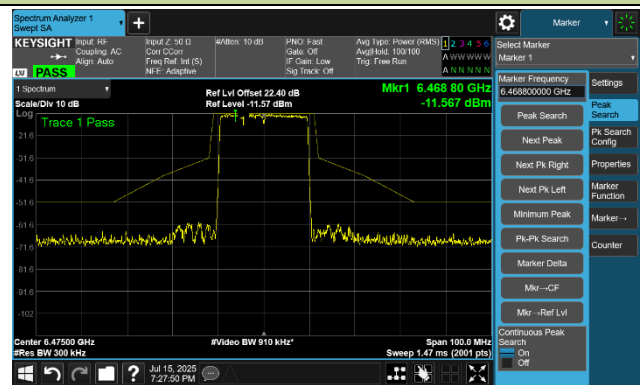

Channel 191 (6905 MHz)

802.11ax-HE20 In-Band Emission- Ant 1

Channel 1 (5955 MHz)

Channel 49 (6195 MHz)

Channel 93 (6415 MHz)

Channel 97 (6435 MHz)

Channel 105 (6475 MHz)

Channel 113 (6515 MHz)

802.11ax-HE20 In-Band Emission- Ant 1

Channel 117 (6535 MHz)

Channel 149 (6695 MHz)

Channel 181 (6855 MHz)

Channel 185 (6875 MHz)

Channel 189 (6895 MHz)

Channel 209 (6995 MHz)

Channel 229 (7095 MHz)