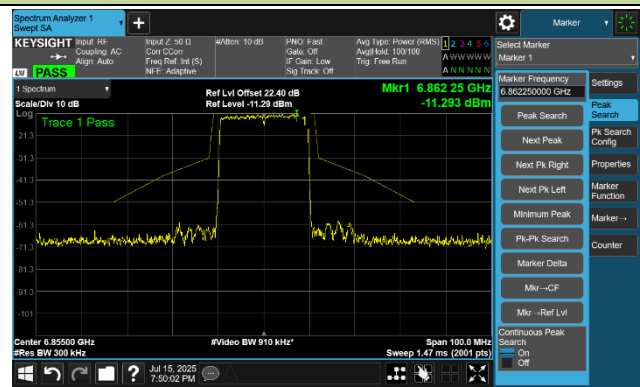

802.11ax-HE20 In-Band Emission- Ant 1

Channel 117 (6535 MHz)

Channel 149 (6695 MHz)

Channel 181 (6855 MHz)

Channel 185 (6875 MHz)

Channel 189 (6895 MHz)

Channel 209 (6995 MHz)

Channel 229 (7095 MHz)