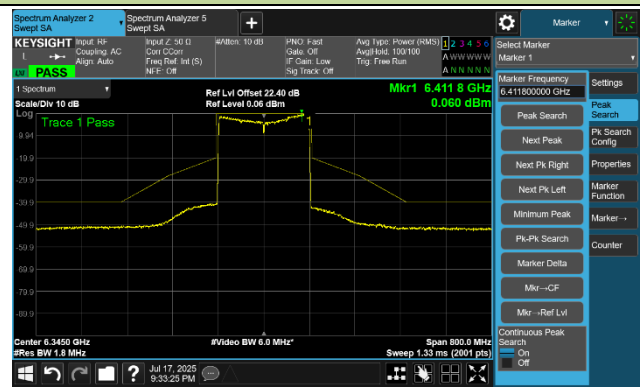

Channel 167 (6785 MHz)

Channel 183 (6865 MHz)

Channel 199 (6945 MHz)

Channel 215 (7025 MHz)

### 802.11ax-HE160 In-Band Emission- Ant 1

Channel 15 (6025 MHz)

Channel 47 (6185 MHz)

Channel 79 (6345 MHz)

Channel 111 (6505 MHz)

Channel 143 (6665 MHz)

Channel 175 (6825 MHz)

Channel 207 (6985 MHz)

802.11be-EHT20 In-Band Emission- Ant 1

Channel 1 (5955 MHz)

Channel 49 (6195 MHz)

Channel 93 (6415 MHz)

Channel 97 (6435 MHz)

Channel 105 (6475 MHz)

Channel 113 (6515 MHz)