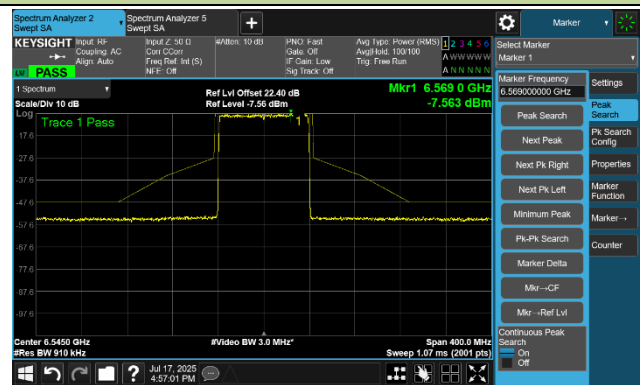

802.11be-EHT80 In-Band Emission- Ant 0

Channel 7 (5985 MHz)

Channel 55 (6225 MHz)

Channel 87 (6385 MHz)

Channel 103 (6465 MHz)

Channel 119 (6545 MHz)

Channel 135 (6625 MHz)

802.11be-EHT80 In-Band Emission- Ant 0

Channel 151 (6705 MHz)

Channel 167 (6785 MHz)

Channel 183 (6865 MHz)

Channel 199 (6945 MHz)

Channel 215 (7025 MHz)

802.11be-EHT160 In-Band Emission- Ant 0

Channel 15 (6025 MHz)

Channel 47 (6185 MHz)