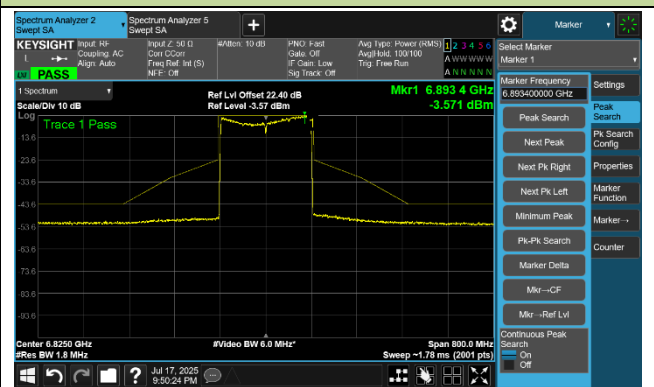

Channel 167 (6785 MHz)

Channel 183 (6865 MHz)

Channel 199 (6945 MHz)

Channel 215 (7025 MHz)

### 802.11ax-HE160 In-Band Emission- Ant 1

Channel 15 (6025 MHz)

Channel 47 (6185 MHz)

Channel 79 (6345 MHz)

Channel 111 (6505 MHz)

Channel 143 (6665 MHz)

Channel 175 (6825 MHz)

Channel 207 (6985 MHz)

802.11be-EHT20 In-Band Emission- Ant 1

Channel 1 (5955 MHz)

Channel 49 (6195 MHz)

Channel 93 (6415 MHz)

Channel 97 (6435 MHz)

Channel 105 (6475 MHz)

Channel 113 (6515 MHz)