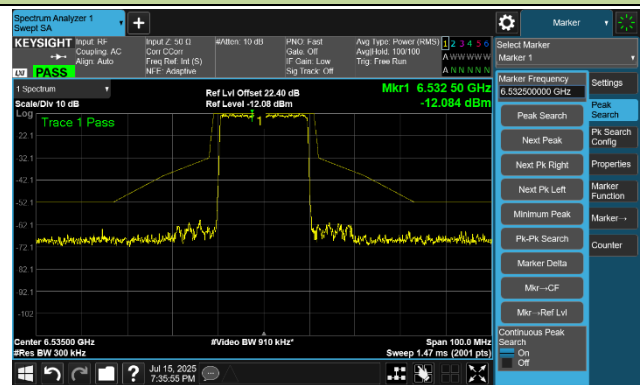

Channel 191 (6905 MHz)

802.11ax-HE20 In-Band Emission- Ant 1

Channel 1 (5955 MHz)

Channel 49 (6195 MHz)

Channel 93 (6415 MHz)

Channel 97 (6435 MHz)

Channel 105 (6475 MHz)

Channel 113 (6515 MHz)

802.11ax-HE20 In-Band Emission- Ant 1

Channel 117 (6535 MHz)

Channel 149 (6695 MHz)

Channel 181 (6855 MHz)

Channel 185 (6875 MHz)

Channel 189 (6895 MHz)

Channel 209 (6995 MHz)

Channel 229 (7095 MHz)