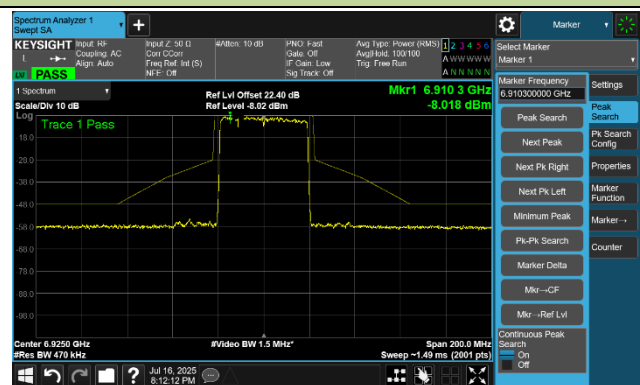

Channel 123 (6565 MHz)

Channel 147 (6685 MHz)

Channel 179 (6845 MHz)

Channel 187 (6885 MHz)

Channel 195 (6925 MHz)

Channel 211 (7005 MHz)

Channel 227 (7085 MHz)

802.11ax-HE80 In-Band Emission- Ant 1

Channel 7 (5985 MHz)

Channel 55 (6225 MHz)

Channel 87 (6385 MHz)

Channel 103 (6465 MHz)

Channel 119 (6545 MHz)

Channel 135 (6625 MHz)

802.11ax-HE80 In-Band Emission- Ant 1

Channel 151 (6705 MHz)