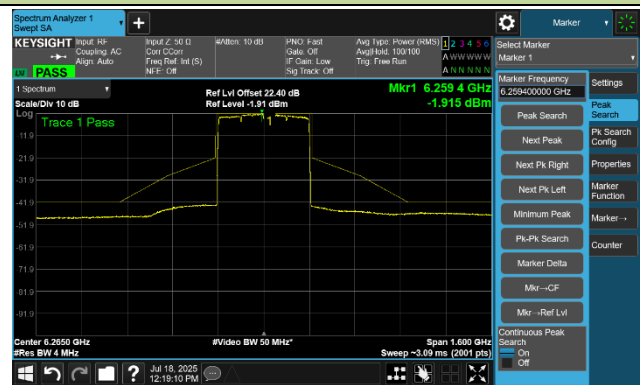

Channel 151 (6705 MHz)

Channel 167 (6785 MHz)

Channel 183 (6865 MHz)

Channel 199 (6945 MHz)

Channel 215 (7025 MHz)

802.11be-EHT160 In-Band Emission- Ant 0

Channel 15 (6025 MHz)

Channel 47 (6185 MHz)

Channel 79 (6345 MHz)

Channel 111 (6505 MHz)

Channel 143 (6665 MHz)

Channel 175 (6825 MHz)

Channel 207 (6985 MHz)

802.11be-EHT320-2 In-Band Emission- Ant 0

Channel 63 (6265 MHz)

Channel 127 (6585 MHz)

Channel 191 (6905 MHz)

802.11ax-HE20 In-Band Emission- Ant 1

Channel 1 (5955 MHz)

Channel 49 (6195 MHz)

Channel 93 (6415 MHz)

Channel 97 (6435 MHz)

Channel 105 (6475 MHz)

Channel 113 (6515 MHz)

802.11ax-HE20 In-Band Emission- Ant 1

Channel 117 (6535 MHz)

Channel 149 (6695 MHz)

Channel 181 (6855 MHz)

Channel 185 (6875 MHz)

Channel 189 (6895 MHz)

Channel 209 (6995 MHz)

Channel 229 (7095 MHz)