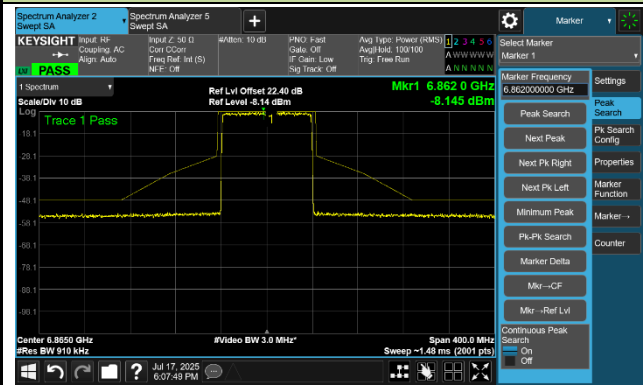

802.11be-EHT80 In-Band Emission- Ant 0

Channel 7 (5985 MHz)

Channel 55 (6225 MHz)

Channel 87 (6385 MHz)

Channel 103 (6465 MHz)

Channel 119 (6545 MHz)

Channel 135 (6625 MHz)

802.11be-EHT80 In-Band Emission- Ant 0

Channel 151 (6705 MHz)

Channel 167 (6785 MHz)

Channel 183 (6865 MHz)

Channel 199 (6945 MHz)

Channel 215 (7025 MHz)

802.11be-EHT160 In-Band Emission- Ant 0

Channel 15 (6025 MHz)

Channel 47 (6185 MHz)