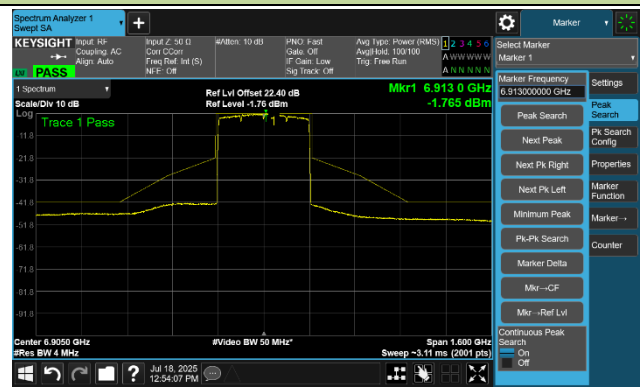

Channel 151 (6705 MHz)

Channel 167 (6785 MHz)

Channel 183 (6865 MHz)

Channel 199 (6945 MHz)

Channel 215 (7025 MHz)

802.11be-EHT160 In-Band Emission- Ant 0

Channel 15 (6025 MHz)

Channel 47 (6185 MHz)

Channel 79 (6345 MHz)

Channel 111 (6505 MHz)

Channel 143 (6665 MHz)

Channel 175 (6825 MHz)

Channel 207 (6985 MHz)

802.11be-EHT320-2 In-Band Emission- Ant 0

Channel 63 (6265 MHz)

Channel 127 (6585 MHz)

Channel 191 (6905 MHz)

802.11ax-HE20 In-Band Emission- Ant 1

Channel 1 (5955 MHz)

Channel 49 (6195 MHz)

Channel 93 (6415 MHz)

Channel 97 (6435 MHz)

Channel 105 (6475 MHz)

Channel 113 (6515 MHz)

802.11ax-HE20 In-Band Emission- Ant 1

Channel 117 (6535 MHz)

Channel 149 (6695 MHz)

Channel 181 (6855 MHz)

Channel 185 (6875 MHz)

Channel 189 (6895 MHz)

Channel 209 (6995 MHz)

Channel 229 (7095 MHz)