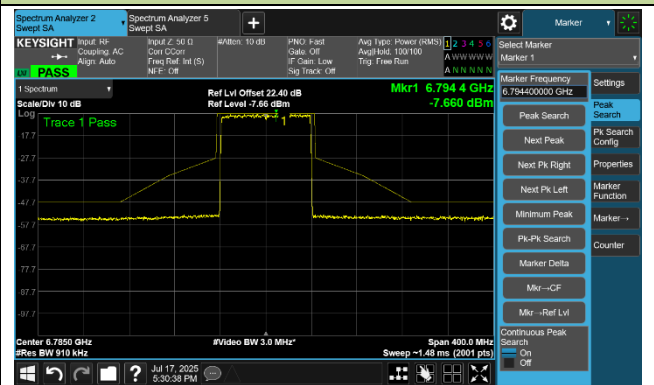

802.11be-EHT80 In-Band Emission- Ant 0

Channel 7 (5985 MHz)

Channel 55 (6225 MHz)

Channel 87 (6385 MHz)

Channel 103 (6465 MHz)

Channel 119 (6545 MHz)

Channel 135 (6625 MHz)

802.11be-EHT80 In-Band Emission- Ant 0

Channel 151 (6705 MHz)

Channel 167 (6785 MHz)

Channel 183 (6865 MHz)

Channel 199 (6945 MHz)

Channel 215 (7025 MHz)

802.11be-EHT160 In-Band Emission- Ant 0

Channel 15 (6025 MHz)

Channel 47 (6185 MHz)