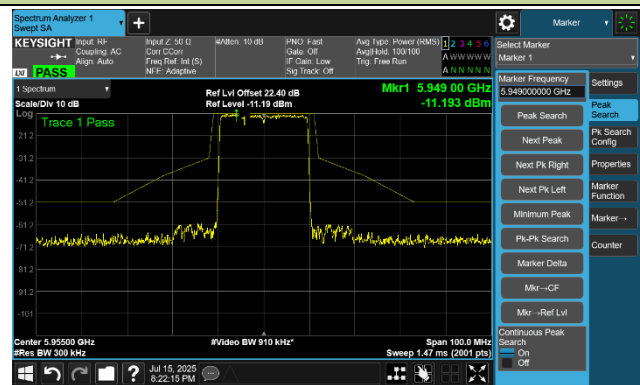

Channel 167 (6785 MHz)

Channel 183 (6865 MHz)

Channel 199 (6945 MHz)

Channel 215 (7025 MHz)

### 802.11ax-HE160 In-Band Emission- Ant 1

Channel 15 (6025 MHz)

Channel 47 (6185 MHz)

Channel 79 (6345 MHz)

Channel 111 (6505 MHz)

Channel 143 (6665 MHz)

Channel 175 (6825 MHz)

Channel 207 (6985 MHz)

802.11be-EHT20 In-Band Emission- Ant 1

Channel 1 (5955 MHz)

Channel 49 (6195 MHz)

Channel 93 (6415 MHz)

Channel 97 (6435 MHz)

Channel 105 (6475 MHz)

Channel 113 (6515 MHz)