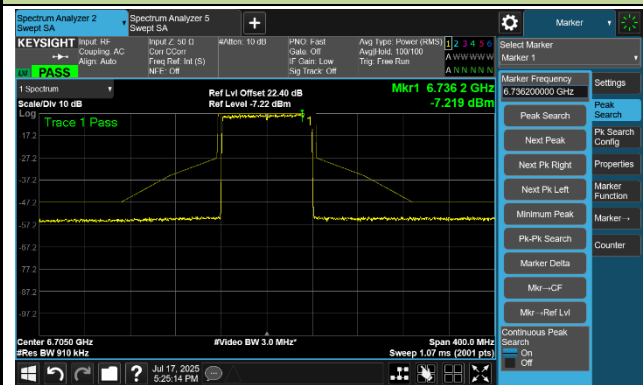

802.11be-EHT80 In-Band Emission- Ant 0

Channel 7 (5985 MHz)

Channel 55 (6225 MHz)

Channel 87 (6385 MHz)

Channel 103 (6465 MHz)

Channel 119 (6545 MHz)

Channel 135 (6625 MHz)

802.11be-EHT80 In-Band Emission- Ant 0

Channel 151 (6705 MHz)

Channel 167 (6785 MHz)

Channel 183 (6865 MHz)

Channel 199 (6945 MHz)

Channel 215 (7025 MHz)

802.11be-EHT160 In-Band Emission- Ant 0

Channel 15 (6025 MHz)

Channel 47 (6185 MHz)