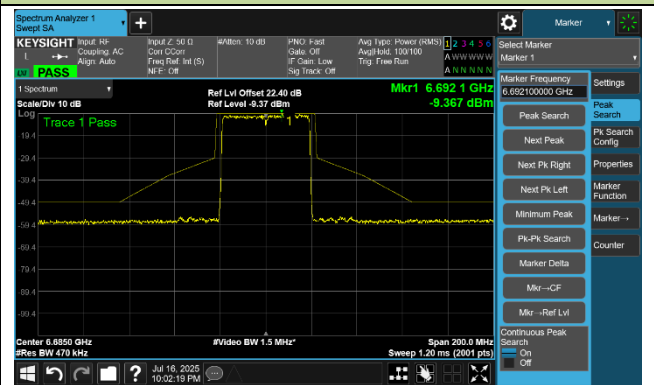

802.11be-EHT40 In-Band Emission- Ant 0

Channel 123 (6565 MHz)

Channel 147 (6685 MHz)

Channel 179 (6845 MHz)

Channel 187 (6885 MHz)

Channel 195 (6925 MHz)

Channel 211 (7005 MHz)

Channel 227 (7085 MHz)

802.11be-EHT80 In-Band Emission- Ant 0

Channel 7 (5985 MHz)

Channel 55 (6225 MHz)

Channel 87 (6385 MHz)

Channel 103 (6465 MHz)

Channel 119 (6545 MHz)

Channel 135 (6625 MHz)

802.11be-EHT80 In-Band Emission- Ant 0