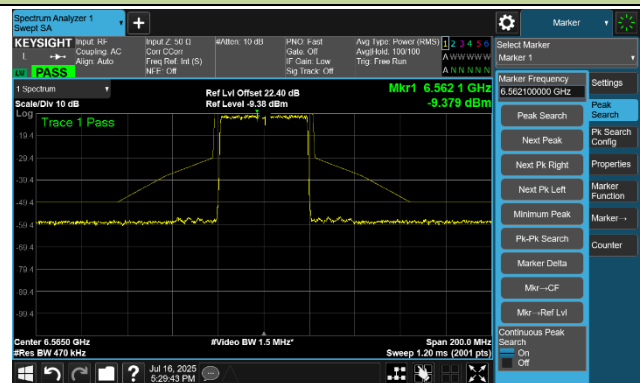

802.11ax-HE20 In-Band Emission- Ant 1

Channel 117 (6535 MHz)

Channel 149 (6695 MHz)

Channel 181 (6855 MHz)

Channel 185 (6875 MHz)

Channel 189 (6895 MHz)

Channel 209 (6995 MHz)

Channel 229 (7095 MHz)

802.11ax-HE40 In-Band Emission- Ant 1

Channel 3 (5965 MHz)

Channel 51 (6205 MHz)

Channel 91 (6405 MHz)

Channel 99 (6445 MHz)

Channel 107 (6485 MHz)

Channel 115 (6525 MHz)

802.11ax-HE40 In-Band Emission- Ant 1

Channel 123 (6565 MHz)

Channel 147 (6685 MHz)

Channel 179 (6845 MHz)

Channel 187 (6885 MHz)

Channel 195 (6925 MHz)

Channel 211 (7005 MHz)

Channel 227 (7085 MHz)

802.11ax-HE80 In-Band Emission- Ant 1