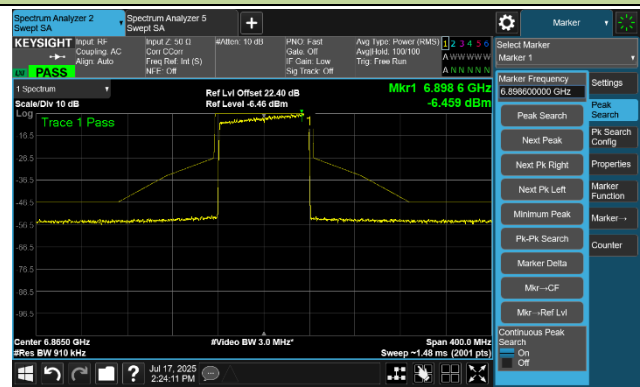

Channel 123 (6565 MHz)

Channel 147 (6685 MHz)

Channel 179 (6845 MHz)

Channel 187 (6885 MHz)

Channel 195 (6925 MHz)

Channel 211 (7005 MHz)

Channel 227 (7085 MHz)

802.11ax-HE80 In-Band Emission- Ant 1

Channel 7 (5985 MHz)

Channel 55 (6225 MHz)

Channel 87 (6385 MHz)

Channel 103 (6465 MHz)

Channel 119 (6545 MHz)

Channel 135 (6625 MHz)

802.11ax-HE80 In-Band Emission- Ant 1

Channel 151 (6705 MHz)

Channel 167 (6785 MHz)

Channel 183 (6865 MHz)

Channel 199 (6945 MHz)

Channel 215 (7025 MHz)