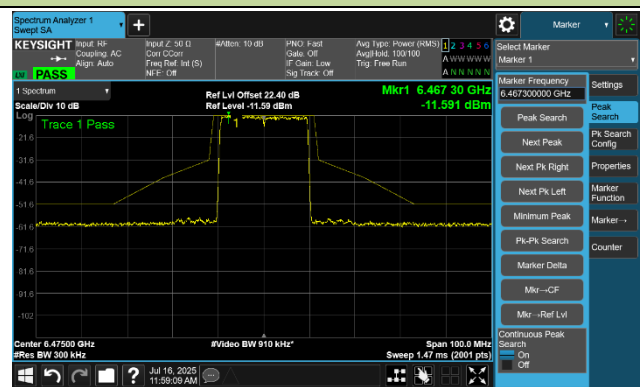

### 802.11ax-HE160 In-Band Emission- Ant 1

Channel 15 (6025 MHz)

Channel 47 (6185 MHz)

Channel 79 (6345 MHz)

Channel 111 (6505 MHz)

Channel 143 (6665 MHz)

Channel 175 (6825 MHz)

Channel 207 (6985 MHz)

802.11be-EHT20 In-Band Emission- Ant 1

Channel 1 (5955 MHz)

Channel 49 (6195 MHz)

Channel 93 (6415 MHz)

Channel 97 (6435 MHz)

Channel 105 (6475 MHz)

Channel 113 (6515 MHz)