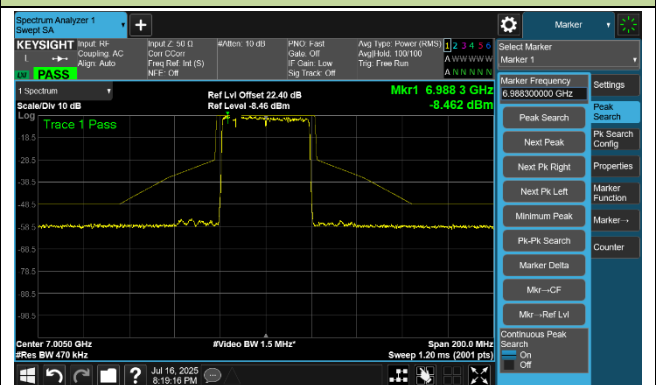

Channel 123 (6565 MHz)

Channel 147 (6685 MHz)

Channel 179 (6845 MHz)

Channel 187 (6885 MHz)

Channel 195 (6925 MHz)

Channel 211 (7005 MHz)

Channel 227 (7085 MHz)

802.11ax-HE80 In-Band Emission- Ant 1

Channel 7 (5985 MHz)

Channel 55 (6225 MHz)

Channel 87 (6385 MHz)

Channel 103 (6465 MHz)

Channel 119 (6545 MHz)

Channel 135 (6625 MHz)

802.11ax-HE80 In-Band Emission- Ant 1

Channel 151 (6705 MHz)