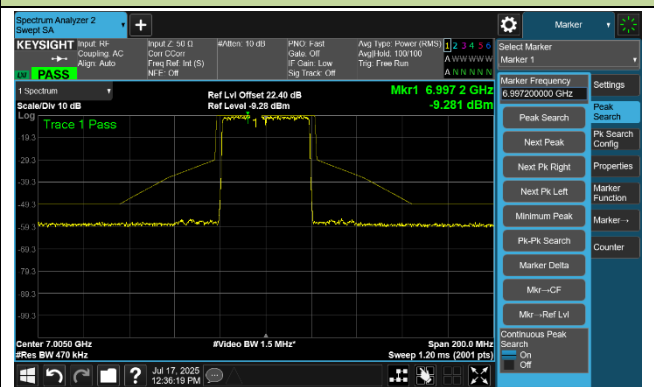

802.11be-EHT40 In-Band Emission- Ant 0

Channel 123 (6565 MHz)

Channel 147 (6685 MHz)

Channel 179 (6845 MHz)

Channel 187 (6885 MHz)

Channel 195 (6925 MHz)

Channel 211 (7005 MHz)

Channel 227 (7085 MHz)

802.11be-EHT80 In-Band Emission- Ant 0

Channel 7 (5985 MHz)

Channel 55 (6225 MHz)

Channel 87 (6385 MHz)

Channel 103 (6465 MHz)

Channel 119 (6545 MHz)

Channel 135 (6625 MHz)

802.11be-EHT80 In-Band Emission- Ant 0