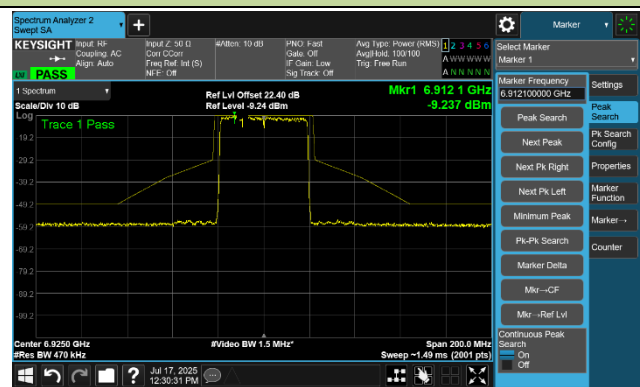

802.11be-EHT40 In-Band Emission- Ant 0

Channel 123 (6565 MHz)

Channel 147 (6685 MHz)

Channel 179 (6845 MHz)

Channel 187 (6885 MHz)

Channel 195 (6925 MHz)

Channel 211 (7005 MHz)

Channel 227 (7085 MHz)

802.11be-EHT80 In-Band Emission- Ant 0

Channel 7 (5985 MHz)

Channel 55 (6225 MHz)

Channel 87 (6385 MHz)

Channel 103 (6465 MHz)

Channel 119 (6545 MHz)

Channel 135 (6625 MHz)

802.11be-EHT80 In-Band Emission- Ant 0