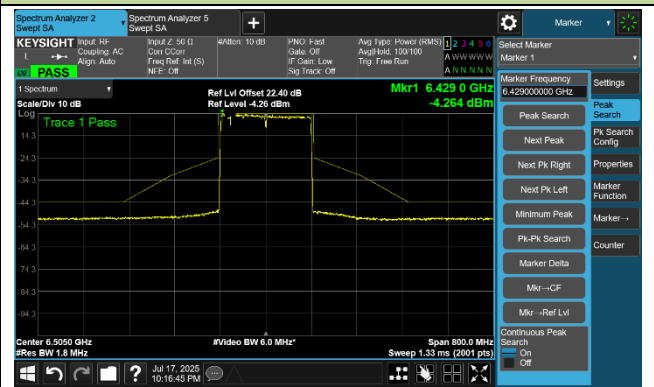

802.11be-EHT80 In-Band Emission- Ant 0

Channel 7 (5985 MHz)

Channel 55 (6225 MHz)

Channel 87 (6385 MHz)

Channel 103 (6465 MHz)

Channel 119 (6545 MHz)

Channel 135 (6625 MHz)

802.11be-EHT80 In-Band Emission- Ant 0

Channel 151 (6705 MHz)

Channel 167 (6785 MHz)

Channel 183 (6865 MHz)

Channel 199 (6945 MHz)

Channel 215 (7025 MHz)

802.11be-EHT160 In-Band Emission- Ant 0

Channel 15 (6025 MHz)

Channel 47 (6185 MHz)

Channel 79 (6345 MHz)

Channel 111 (6505 MHz)

Channel 143 (6665 MHz)

Channel 175 (6825 MHz)

Channel 207 (6985 MHz)

802.11be-EHT320-2 In-Band Emission- Ant 0

Channel 63 (6265 MHz)

Channel 127 (6585 MHz)