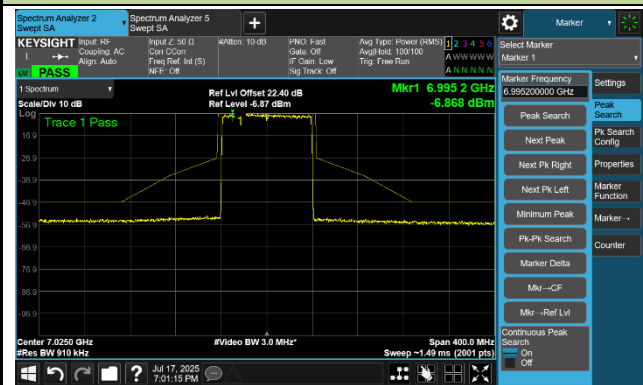

802.11be-EHT80 In-Band Emission- Ant 0

Channel 7 (5985 MHz)

Channel 55 (6225 MHz)

Channel 87 (6385 MHz)

Channel 103 (6465 MHz)

Channel 119 (6545 MHz)

Channel 135 (6625 MHz)

802.11be-EHT80 In-Band Emission- Ant 0

Channel 151 (6705 MHz)

Channel 167 (6785 MHz)

Channel 183 (6865 MHz)

Channel 199 (6945 MHz)

Channel 215 (7025 MHz)

802.11be-EHT160 In-Band Emission- Ant 0

Channel 15 (6025 MHz)

Channel 47 (6185 MHz)

Channel 79 (6345 MHz)

Channel 111 (6505 MHz)

Channel 143 (6665 MHz)

Channel 175 (6825 MHz)

Channel 207 (6985 MHz)

802.11be-EHT320-2 In-Band Emission- Ant 0

Channel 63 (6265 MHz)

Channel 127 (6585 MHz)