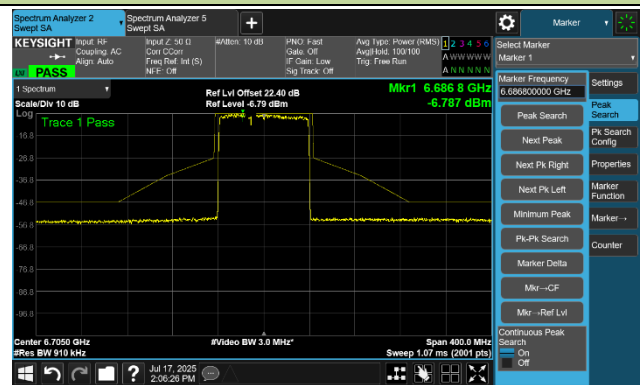

Channel 123 (6565 MHz)

Channel 147 (6685 MHz)

Channel 179 (6845 MHz)

Channel 187 (6885 MHz)

Channel 195 (6925 MHz)

Channel 211 (7005 MHz)

Channel 227 (7085 MHz)

802.11ax-HE80 In-Band Emission- Ant 1

Channel 7 (5985 MHz)

Channel 55 (6225 MHz)

Channel 87 (6385 MHz)

Channel 103 (6465 MHz)

Channel 119 (6545 MHz)

Channel 135 (6625 MHz)

802.11ax-HE80 In-Band Emission- Ant 1

Channel 151 (6705 MHz)

Channel 167 (6785 MHz)

Channel 183 (6865 MHz)

Channel 199 (6945 MHz)

Channel 215 (7025 MHz)