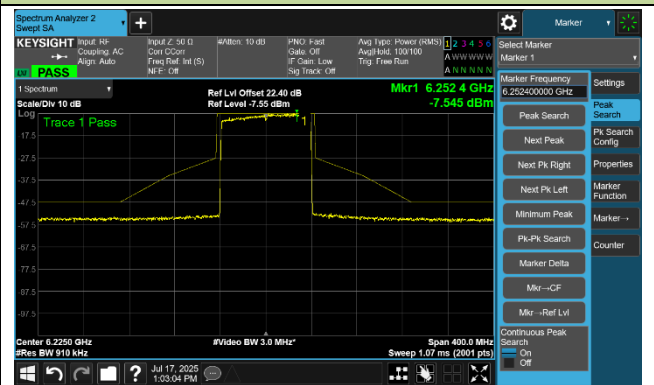

Channel 123 (6565 MHz)

Channel 147 (6685 MHz)

Channel 179 (6845 MHz)

Channel 187 (6885 MHz)

Channel 195 (6925 MHz)

Channel 211 (7005 MHz)

Channel 227 (7085 MHz)

802.11ax-HE80 In-Band Emission- Ant 1

Channel 7 (5985 MHz)

Channel 55 (6225 MHz)

Channel 87 (6385 MHz)

Channel 103 (6465 MHz)

Channel 119 (6545 MHz)

Channel 135 (6625 MHz)

802.11ax-HE80 In-Band Emission- Ant 1

Channel 151 (6705 MHz)