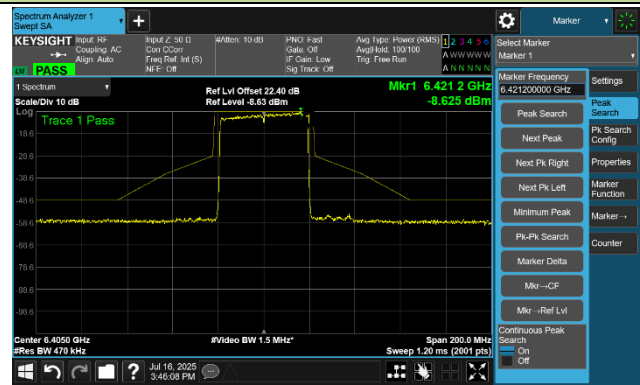

802.11ax-HE20 In-Band Emission- Ant 1

Channel 117 (6535 MHz)

Channel 149 (6695 MHz)

Channel 181 (6855 MHz)

Channel 185 (6875 MHz)

Channel 189 (6895 MHz)

Channel 209 (6995 MHz)

Channel 229 (7095 MHz)

802.11ax-HE40 In-Band Emission- Ant 1

Channel 3 (5965 MHz)

Channel 51 (6205 MHz)

Channel 91 (6405 MHz)

Channel 99 (6445 MHz)

Channel 107 (6485 MHz)

Channel 115 (6525 MHz)

802.11ax-HE40 In-Band Emission- Ant 1

Channel 123 (6565 MHz)

Channel 147 (6685 MHz)

Channel 179 (6845 MHz)

Channel 187 (6885 MHz)

Channel 195 (6925 MHz)

Channel 211 (7005 MHz)

Channel 227 (7085 MHz)

802.11ax-HE80 In-Band Emission- Ant 1