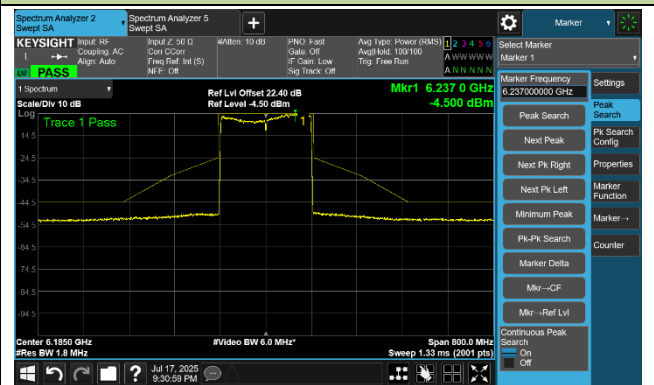

Channel 7 (5985 MHz)

Channel 55 (6225 MHz)

Channel 87 (6385 MHz)

Channel 103 (6465 MHz)

Channel 119 (6545 MHz)

Channel 135 (6625 MHz)

802.11ax-HE80 In-Band Emission- Ant 1

Channel 151 (6705 MHz)

Channel 167 (6785 MHz)

Channel 183 (6865 MHz)

Channel 199 (6945 MHz)

Channel 215 (7025 MHz)

### 802.11ax-HE160 In-Band Emission- Ant 1

Channel 15 (6025 MHz)

Channel 47 (6185 MHz)

Channel 79 (6345 MHz)

Channel 111 (6505 MHz)

Channel 143 (6665 MHz)

Channel 175 (6825 MHz)

Channel 207 (6985 MHz)