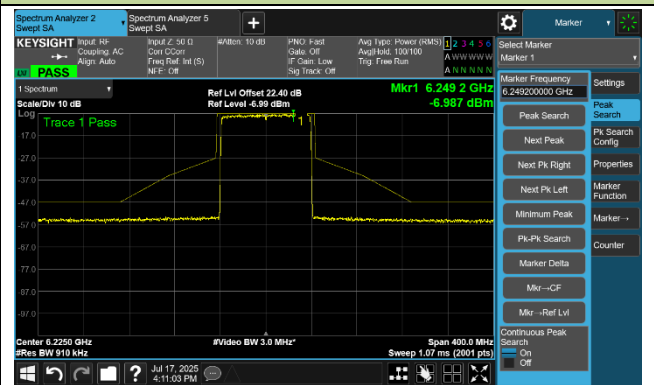

802.11be-EHT40 In-Band Emission- Ant 0

Channel 123 (6565 MHz)

Channel 147 (6685 MHz)

Channel 179 (6845 MHz)

Channel 187 (6885 MHz)

Channel 195 (6925 MHz)

Channel 211 (7005 MHz)

Channel 227 (7085 MHz)

802.11be-EHT80 In-Band Emission- Ant 0

Channel 7 (5985 MHz)

Channel 55 (6225 MHz)

Channel 87 (6385 MHz)

Channel 103 (6465 MHz)

Channel 119 (6545 MHz)

Channel 135 (6625 MHz)

802.11be-EHT80 In-Band Emission- Ant 0