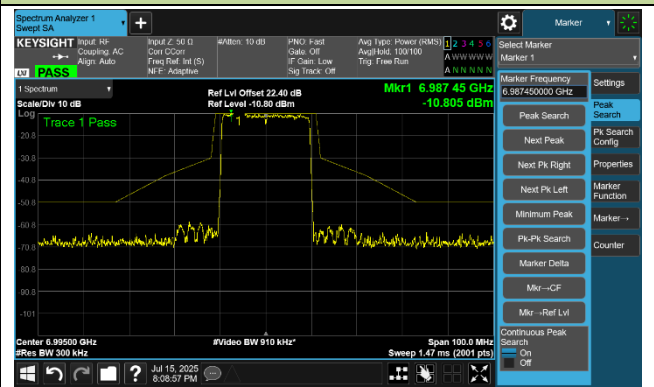

802.11ax-HE20 In-Band Emission- Ant 1

Channel 117 (6535 MHz)

Channel 149 (6695 MHz)

Channel 181 (6855 MHz)

Channel 185 (6875 MHz)

Channel 189 (6895 MHz)

Channel 209 (6995 MHz)

Channel 229 (7095 MHz)