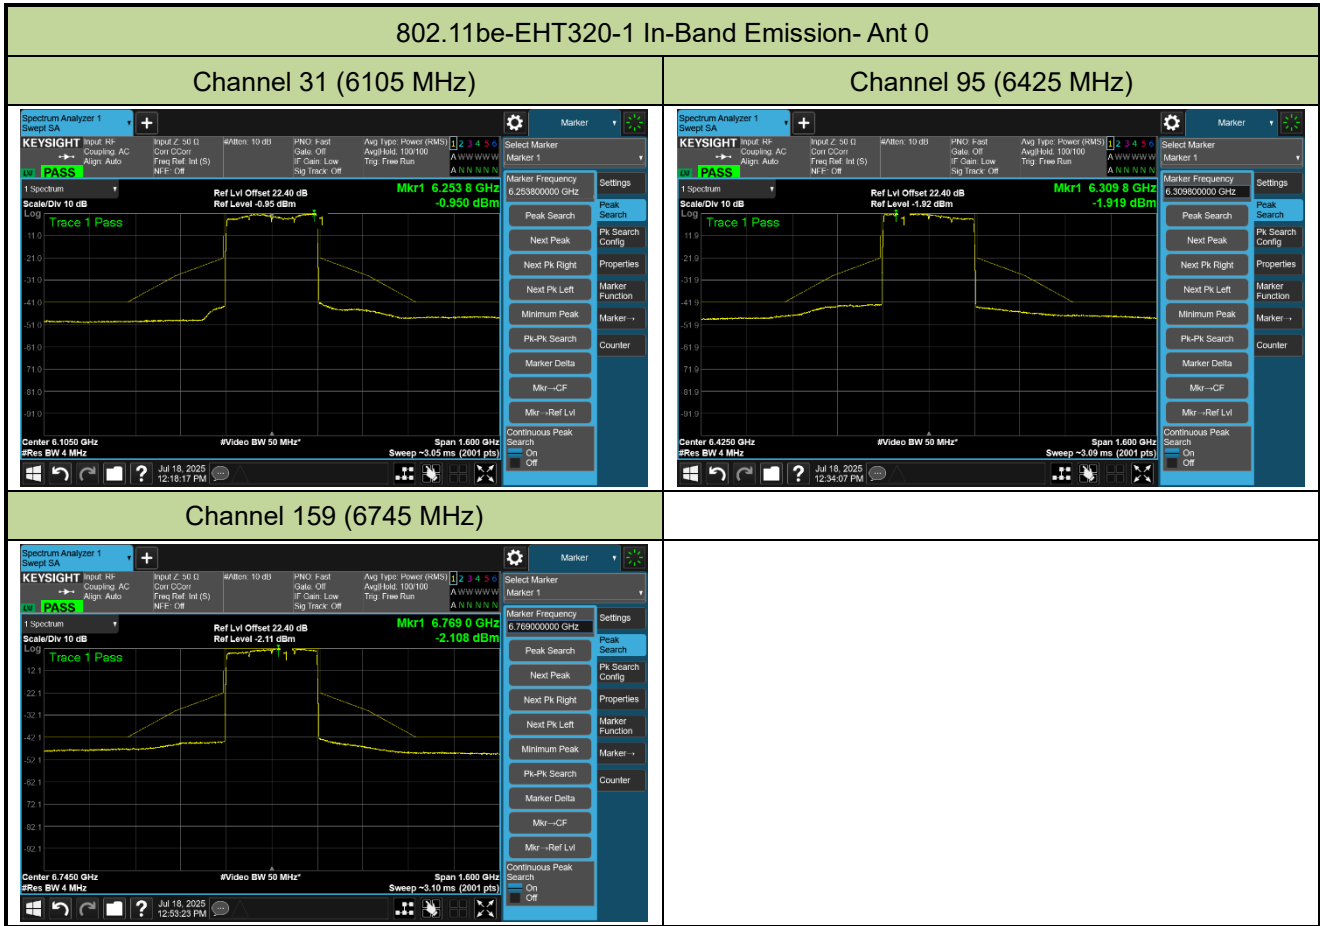

Channel 151 (6705 MHz)

Channel 167 (6785 MHz)

Channel 183 (6865 MHz)

Channel 199 (6945 MHz)

Channel 215 (7025 MHz)

802.11be-EHT160 In-Band Emission- Ant 0

Channel 15 (6025 MHz)

Channel 47 (6185 MHz)

Channel 79 (6345 MHz)

Channel 111 (6505 MHz)

Channel 143 (6665 MHz)

Channel 175 (6825 MHz)

Channel 207 (6985 MHz)

802.11be-EHT320-2 In-Band Emission- Ant 0

Channel 63 (6265 MHz)

Channel 127 (6585 MHz)

Channel 191 (6905 MHz)

802.11ax-HE20 In-Band Emission- Ant 1

Channel 1 (5955 MHz)

Channel 49 (6195 MHz)

Channel 93 (6415 MHz)

Channel 97 (6435 MHz)

Channel 105 (6475 MHz)

Channel 113 (6515 MHz)