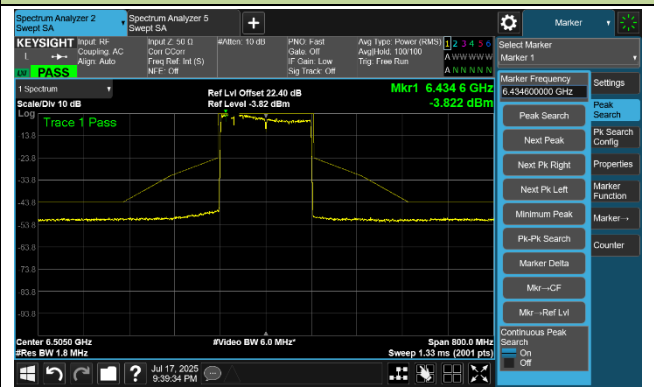

Channel 167 (6785 MHz)

Channel 183 (6865 MHz)

Channel 199 (6945 MHz)

Channel 215 (7025 MHz)

### 802.11ax-HE160 In-Band Emission- Ant 1

Channel 15 (6025 MHz)

Channel 47 (6185 MHz)

Channel 79 (6345 MHz)

Channel 111 (6505 MHz)

Channel 143 (6665 MHz)

Channel 175 (6825 MHz)

Channel 207 (6985 MHz)

802.11be-EHT20 In-Band Emission- Ant 1

Channel 1 (5955 MHz)

Channel 49 (6195 MHz)

Channel 93 (6415 MHz)

Channel 97 (6435 MHz)

Channel 105 (6475 MHz)

Channel 113 (6515 MHz)