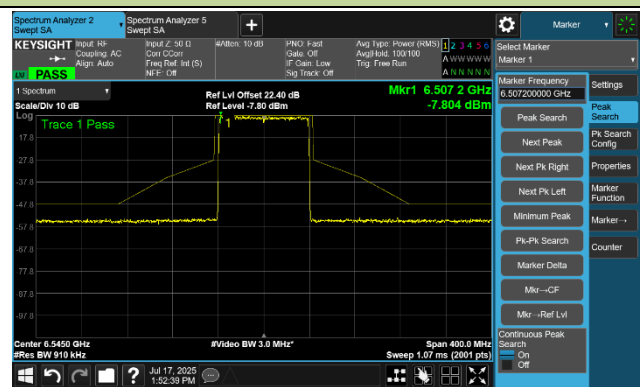

Channel 123 (6565 MHz)

Channel 147 (6685 MHz)

Channel 179 (6845 MHz)

Channel 187 (6885 MHz)

Channel 195 (6925 MHz)

Channel 211 (7005 MHz)

Channel 227 (7085 MHz)

802.11ax-HE80 In-Band Emission- Ant 1

Channel 7 (5985 MHz)

Channel 55 (6225 MHz)

Channel 87 (6385 MHz)

Channel 103 (6465 MHz)

Channel 119 (6545 MHz)

Channel 135 (6625 MHz)

802.11ax-HE80 In-Band Emission- Ant 1

Channel 151 (6705 MHz)

Channel 167 (6785 MHz)

Channel 183 (6865 MHz)

Channel 199 (6945 MHz)

Channel 215 (7025 MHz)