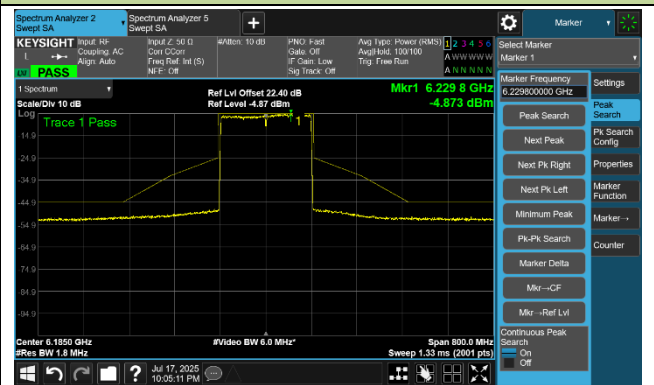

802.11be-EHT80 In-Band Emission- Ant 0

Channel 7 (5985 MHz)

Channel 55 (6225 MHz)

Channel 87 (6385 MHz)

Channel 103 (6465 MHz)

Channel 119 (6545 MHz)

Channel 135 (6625 MHz)

802.11be-EHT80 In-Band Emission- Ant 0

Channel 151 (6705 MHz)

Channel 167 (6785 MHz)

Channel 183 (6865 MHz)

Channel 199 (6945 MHz)

Channel 215 (7025 MHz)

802.11be-EHT160 In-Band Emission- Ant 0

Channel 15 (6025 MHz)

Channel 47 (6185 MHz)

Channel 79 (6345 MHz)

Channel 111 (6505 MHz)

Channel 143 (6665 MHz)

Channel 175 (6825 MHz)

Channel 207 (6985 MHz)

802.11be-EHT320-2 In-Band Emission- Ant 0

Channel 63 (6265 MHz)

Channel 127 (6585 MHz)