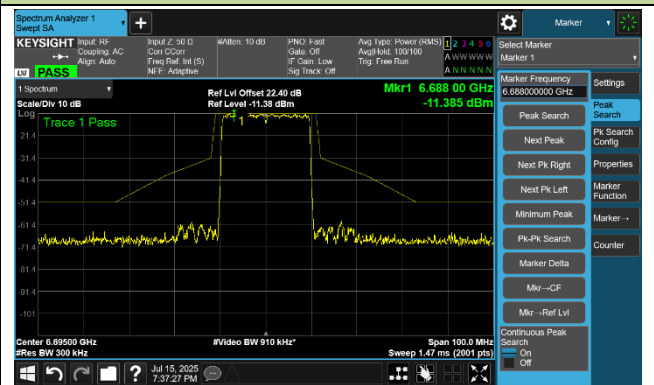

Channel 191 (6905 MHz)

802.11ax-HE20 In-Band Emission- Ant 1

Channel 1 (5955 MHz)

Channel 49 (6195 MHz)

Channel 93 (6415 MHz)

Channel 97 (6435 MHz)

Channel 105 (6475 MHz)

Channel 113 (6515 MHz)

802.11ax-HE20 In-Band Emission- Ant 1

Channel 117 (6535 MHz)

Channel 149 (6695 MHz)

Channel 181 (6855 MHz)

Channel 185 (6875 MHz)

Channel 189 (6895 MHz)

Channel 209 (6995 MHz)

Channel 229 (7095 MHz)