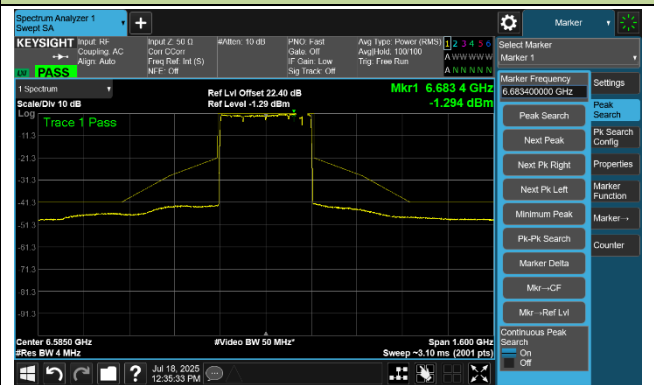

Channel 151 (6705 MHz)

Channel 167 (6785 MHz)

Channel 183 (6865 MHz)

Channel 199 (6945 MHz)

Channel 215 (7025 MHz)

802.11be-EHT160 In-Band Emission- Ant 0

Channel 15 (6025 MHz)

Channel 47 (6185 MHz)

Channel 79 (6345 MHz)

Channel 111 (6505 MHz)

Channel 143 (6665 MHz)

Channel 175 (6825 MHz)

Channel 207 (6985 MHz)

802.11be-EHT320-2 In-Band Emission- Ant 0

Channel 63 (6265 MHz)

Channel 127 (6585 MHz)

Channel 191 (6905 MHz)

802.11ax-HE20 In-Band Emission- Ant 1

Channel 1 (5955 MHz)

Channel 49 (6195 MHz)

Channel 93 (6415 MHz)

Channel 97 (6435 MHz)

Channel 105 (6475 MHz)

Channel 113 (6515 MHz)

802.11ax-HE20 In-Band Emission- Ant 1

Channel 117 (6535 MHz)

Channel 149 (6695 MHz)

Channel 181 (6855 MHz)

Channel 185 (6875 MHz)

Channel 189 (6895 MHz)

Channel 209 (6995 MHz)

Channel 229 (7095 MHz)