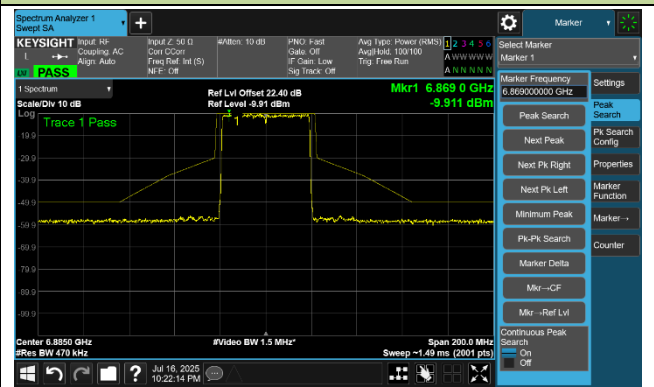

802.11be-EHT40 In-Band Emission- Ant 0

Channel 123 (6565 MHz)

Channel 147 (6685 MHz)

Channel 179 (6845 MHz)

Channel 187 (6885 MHz)

Channel 195 (6925 MHz)

Channel 211 (7005 MHz)

Channel 227 (7085 MHz)

802.11be-EHT80 In-Band Emission- Ant 0

Channel 7 (5985 MHz)

Channel 55 (6225 MHz)

Channel 87 (6385 MHz)

Channel 103 (6465 MHz)

Channel 119 (6545 MHz)

Channel 135 (6625 MHz)

802.11be-EHT80 In-Band Emission- Ant 0