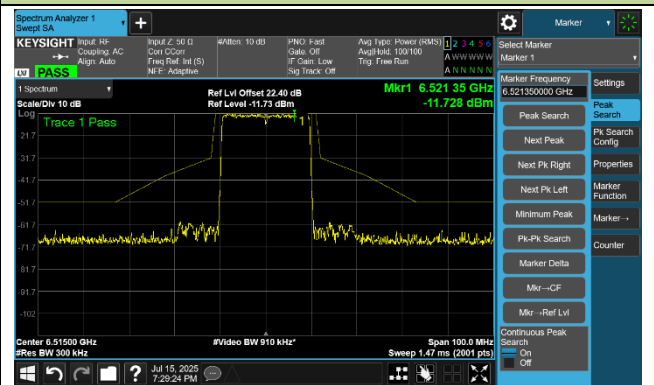

Channel 191 (6905 MHz)

802.11ax-HE20 In-Band Emission- Ant 1

Channel 1 (5955 MHz)

Channel 49 (6195 MHz)

Channel 93 (6415 MHz)

Channel 97 (6435 MHz)

Channel 105 (6475 MHz)

Channel 113 (6515 MHz)

802.11ax-HE20 In-Band Emission- Ant 1

Channel 117 (6535 MHz)

Channel 149 (6695 MHz)

Channel 181 (6855 MHz)

Channel 185 (6875 MHz)

Channel 189 (6895 MHz)

Channel 209 (6995 MHz)

Channel 229 (7095 MHz)