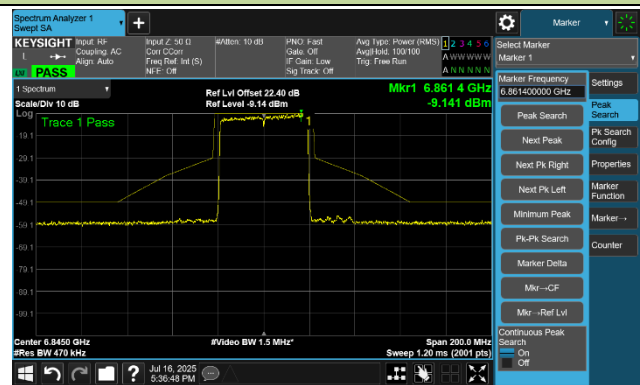

802.11ax-HE20 In-Band Emission- Ant 1

Channel 117 (6535 MHz)

Channel 149 (6695 MHz)

Channel 181 (6855 MHz)

Channel 185 (6875 MHz)

Channel 189 (6895 MHz)

Channel 209 (6995 MHz)

Channel 229 (7095 MHz)

802.11ax-HE40 In-Band Emission- Ant 1

Channel 3 (5965 MHz)

Channel 51 (6205 MHz)

Channel 91 (6405 MHz)

Channel 99 (6445 MHz)

Channel 107 (6485 MHz)

Channel 115 (6525 MHz)

802.11ax-HE40 In-Band Emission- Ant 1

Channel 123 (6565 MHz)

Channel 147 (6685 MHz)

Channel 179 (6845 MHz)

Channel 187 (6885 MHz)

Channel 195 (6925 MHz)

Channel 211 (7005 MHz)

Channel 227 (7085 MHz)

802.11ax-HE80 In-Band Emission- Ant 1