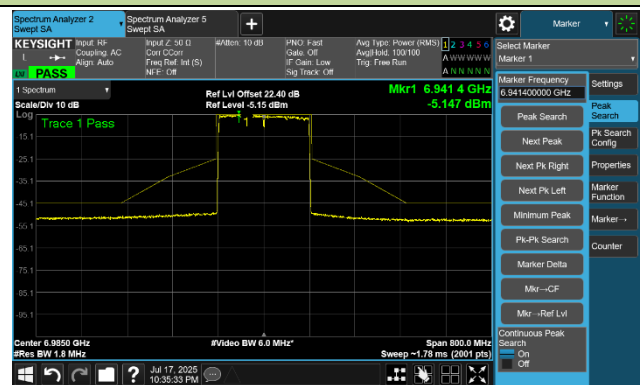

Channel 79 (6345 MHz)

Channel 111 (6505 MHz)

Channel 143 (6665 MHz)

Channel 175 (6825 MHz)

Channel 207 (6985 MHz)

802.11be-EHT320-2 In-Band Emission- Ant 0

Channel 63 (6265 MHz)

Channel 127 (6585 MHz)

Channel 191 (6905 MHz)

802.11ax-HE20 In-Band Emission- Ant 1

Channel 1 (5955 MHz)

Channel 49 (6195 MHz)

Channel 93 (6415 MHz)

Channel 97 (6435 MHz)

Channel 105 (6475 MHz)

Channel 113 (6515 MHz)