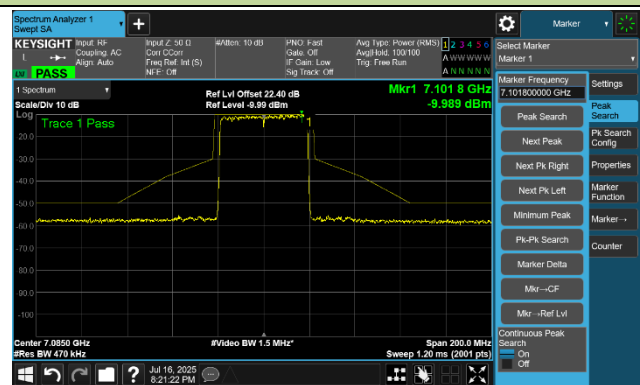

Channel 123 (6565 MHz)

Channel 147 (6685 MHz)

Channel 179 (6845 MHz)

Channel 187 (6885 MHz)

Channel 195 (6925 MHz)

Channel 211 (7005 MHz)

Channel 227 (7085 MHz)

802.11ax-HE80 In-Band Emission- Ant 1

Channel 7 (5985 MHz)

Channel 55 (6225 MHz)

Channel 87 (6385 MHz)

Channel 103 (6465 MHz)

Channel 119 (6545 MHz)

Channel 135 (6625 MHz)

802.11ax-HE80 In-Band Emission- Ant 1

Channel 151 (6705 MHz)