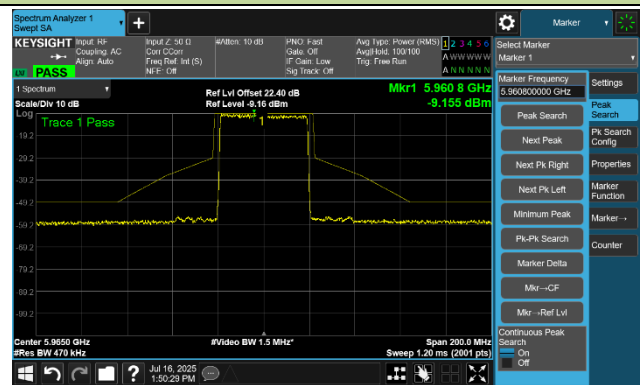

802.11ax-HE40 In-Band Emission- Ant 1

Channel 3 (5965 MHz)