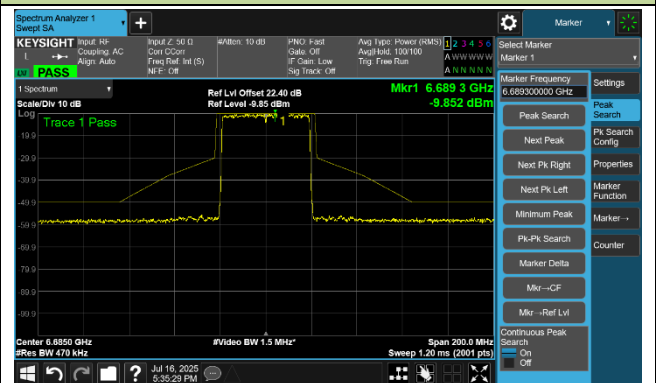

802.11ax-HE20 In-Band Emission- Ant 1

Channel 117 (6535 MHz)

Channel 149 (6695 MHz)

Channel 181 (6855 MHz)

Channel 185 (6875 MHz)

Channel 189 (6895 MHz)

Channel 209 (6995 MHz)

Channel 229 (7095 MHz)

802.11ax-HE40 In-Band Emission- Ant 1

Channel 3 (5965 MHz)

Channel 51 (6205 MHz)

Channel 91 (6405 MHz)

Channel 99 (6445 MHz)

Channel 107 (6485 MHz)

Channel 115 (6525 MHz)

802.11ax-HE40 In-Band Emission- Ant 1

Channel 123 (6565 MHz)

Channel 147 (6685 MHz)

Channel 179 (6845 MHz)

Channel 187 (6885 MHz)

Channel 195 (6925 MHz)

Channel 211 (7005 MHz)

Channel 227 (7085 MHz)

802.11ax-HE80 In-Band Emission- Ant 1