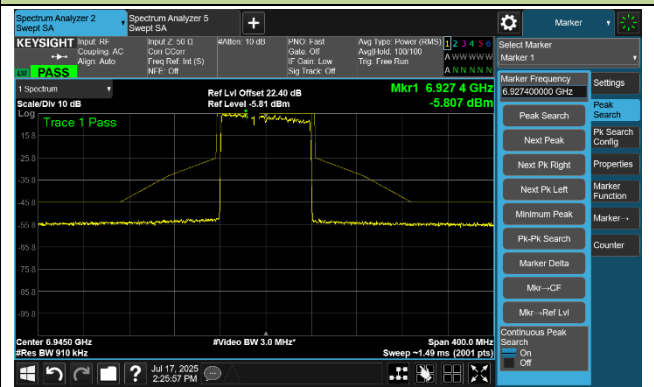

Channel 123 (6565 MHz)

Channel 147 (6685 MHz)

Channel 179 (6845 MHz)

Channel 187 (6885 MHz)

Channel 195 (6925 MHz)

Channel 211 (7005 MHz)

Channel 227 (7085 MHz)

802.11ax-HE80 In-Band Emission- Ant 1

Channel 7 (5985 MHz)

Channel 55 (6225 MHz)

Channel 87 (6385 MHz)

Channel 103 (6465 MHz)

Channel 119 (6545 MHz)

Channel 135 (6625 MHz)

802.11ax-HE80 In-Band Emission- Ant 1

Channel 151 (6705 MHz)

Channel 167 (6785 MHz)

Channel 183 (6865 MHz)

Channel 199 (6945 MHz)

Channel 215 (7025 MHz)