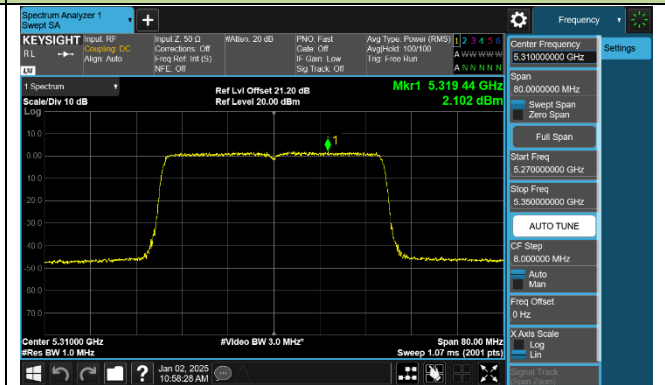

Channel 114 (5570MHz)

802.11ax-HE20 Power Spectral Density - Ant 1

Channel 36 (5180MHz)

Channel 40 (5200MHz)

Channel 48 (5240MHz)

Channel 52 (5260MHz)

Channel 60 (5300MHz)

Channel 64 (5320MHz)

Channel 100 (5500MHz)

Channel 116 (5580MHz)

802.11ax-HE40 Power Spectral Density - Ant 1

Channel 38 (5190MHz)

Channel 46 (5230MHz)

Channel 54 (5270MHz)

Channel 62 (5310MHz)

Channel 102 (5510MHz)

Channel 110 (5550MHz)

Channel 134 (5670MHz)

Channel 142 (5710MHz)