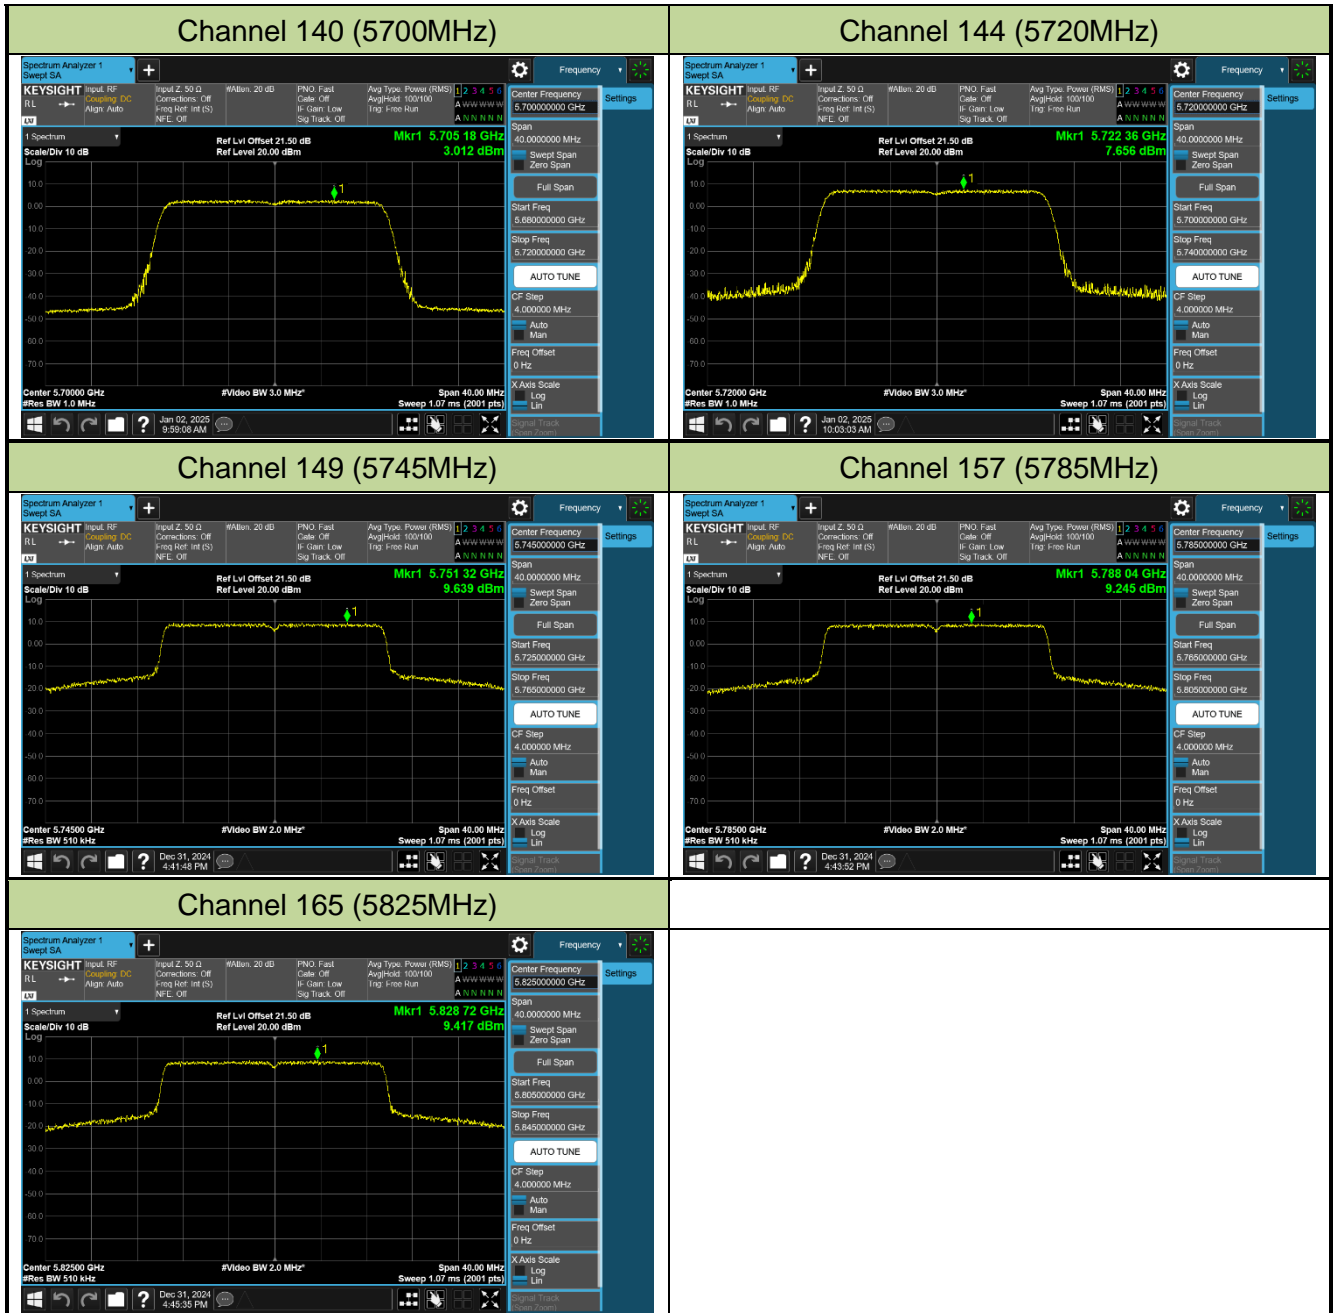

Channel 62 (5310MHz)

Channel 102 (5510MHz)

Channel 110 (5550MHz)

Channel 134 (5670MHz)

Channel 142 (5710MHz)

802.11ac-VHT80 Power Spectral Density - Ant 1

802.11ac-VHT160 Power Spectral Density - Ant 1

Channel 50 (5250MHz)

Channel 114 (5570MHz)

802.11ax-HE20 Power Spectral Density - Ant 1

Channel 36 (5180MHz)

Channel 40 (5200MHz)

Channel 48 (5240MHz)

Channel 52 (5260MHz)

Channel 60 (5300MHz)

Channel 64 (5320MHz)

Channel 100 (5500MHz)

Channel 116 (5580MHz)

802.11ax-HE40 Power Spectral Density - Ant 1

Channel 38 (5190MHz)

Channel 46 (5230MHz)

Channel 54 (5270MHz)

Channel 62 (5310MHz)

Channel 102 (5510MHz)