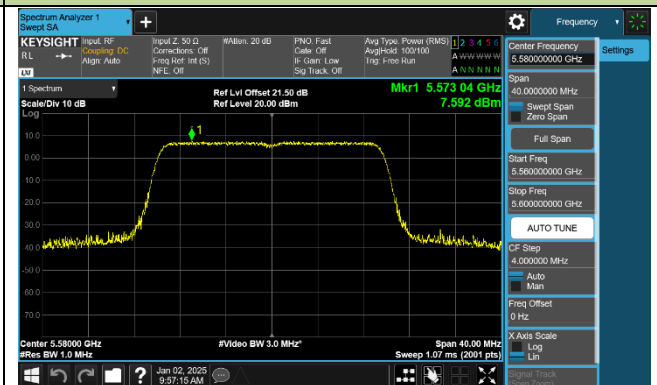

Channel 116 (5580MHz)