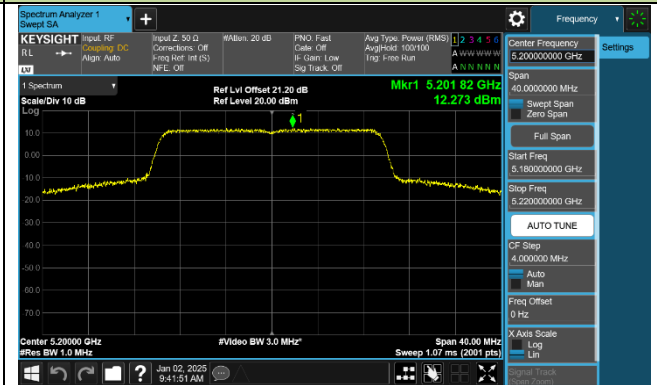

Channel 62 (5310MHz)

Channel 102 (5510MHz)

Channel 110 (5550MHz)

Channel 134 (5670MHz)

Channel 142 (5710MHz)

802.11ac-VHT80 Power Spectral Density - Ant 1

802.11ac-VHT160 Power Spectral Density - Ant 1

Channel 50 (5250MHz)

Channel 114 (5570MHz)

802.11ax-HE20 Power Spectral Density - Ant 1

Channel 36 (5180MHz)

Channel 40 (5200MHz)

Channel 48 (5240MHz)

Channel 52 (5260MHz)

Channel 60 (5300MHz)

Channel 64 (5320MHz)