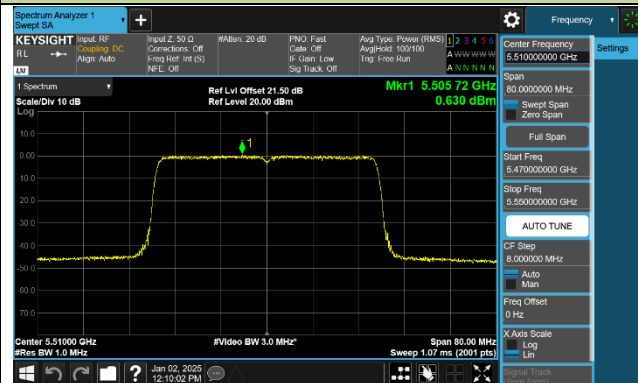

Channel 114 (5570MHz)

802.11ax-HE20 Power Spectral Density - Ant 1

Channel 36 (5180MHz)

Channel 40 (5200MHz)

Channel 48 (5240MHz)

Channel 52 (5260MHz)

Channel 60 (5300MHz)

Channel 64 (5320MHz)

Channel 100 (5500MHz)

Channel 116 (5580MHz)

802.11ax-HE40 Power Spectral Density - Ant 1

Channel 38 (5190MHz)

Channel 46 (5230MHz)

Channel 54 (5270MHz)

Channel 62 (5310MHz)

Channel 102 (5510MHz)

Channel 110 (5550MHz)

Channel 134 (5670MHz)

Channel 142 (5710MHz)