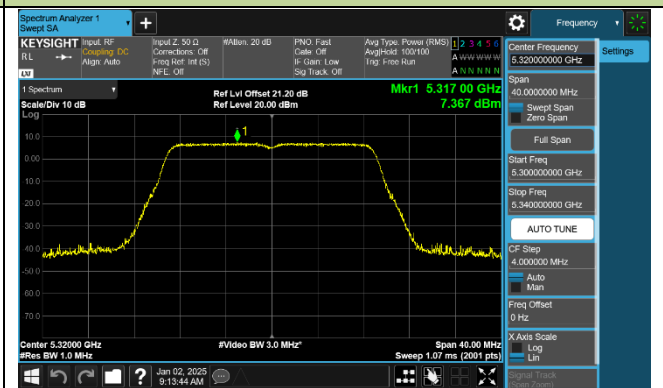

Channel 64 (5320MHz)