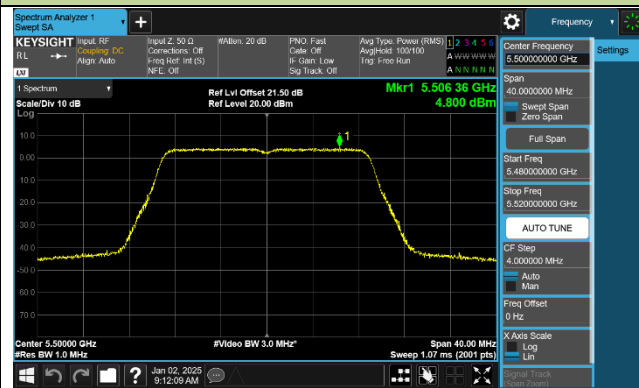

Channel 64 (5320MHz)

Channel 100 (5500MHz)

Channel 116 (5580MHz)

802.11ac-VHT20 Power Spectral Density - Ant 1

Channel 36 (5180MHz)

Channel 40 (5200MHz)

Channel 48 (5240MHz)

Channel 52 (5260MHz)

Channel 60 (5300MHz)

Channel 64 (5320MHz)

Channel 100 (5500MHz)

Channel 116 (5580MHz)

802.11ac-VHT40 Power Spectral Density - Ant 1

Channel 38 (5190MHz)

Channel 46 (5230MHz)

Channel 54 (5270MHz)