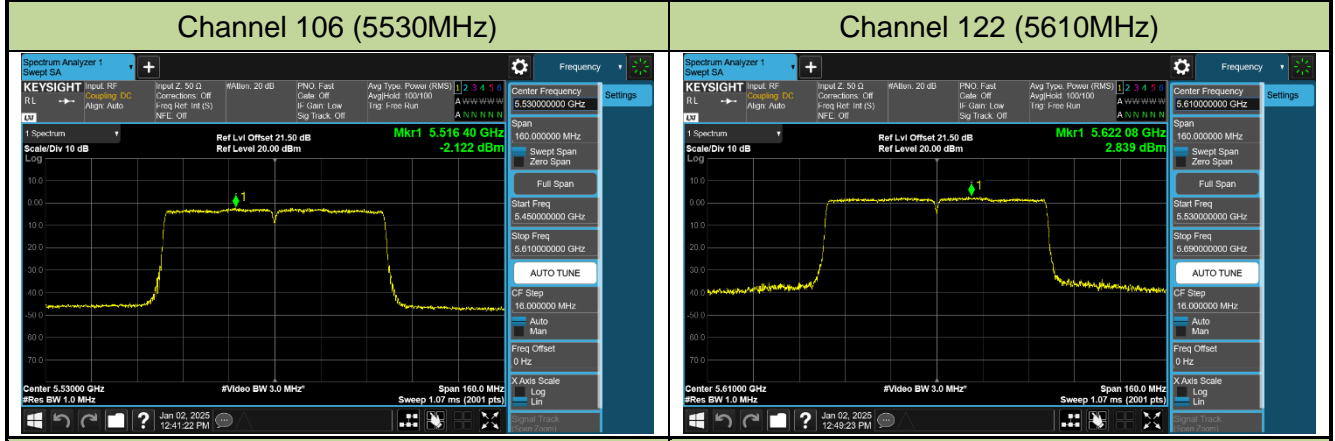

Channel 62 (5310MHz)

Channel 102 (5510MHz)

Channel 110 (5550MHz)

Channel 134 (5670MHz)

Channel 142 (5710MHz)

802.11ac-VHT80 Power Spectral Density - Ant 1

802.11ac-VHT160 Power Spectral Density - Ant 1

Channel 50 (5250MHz)

Channel 114 (5570MHz)

802.11ax-HE20 Power Spectral Density - Ant 1

Channel 36 (5180MHz)

Channel 40 (5200MHz)

Channel 48 (5240MHz)

Channel 52 (5260MHz)

Channel 60 (5300MHz)

Channel 64 (5320MHz)