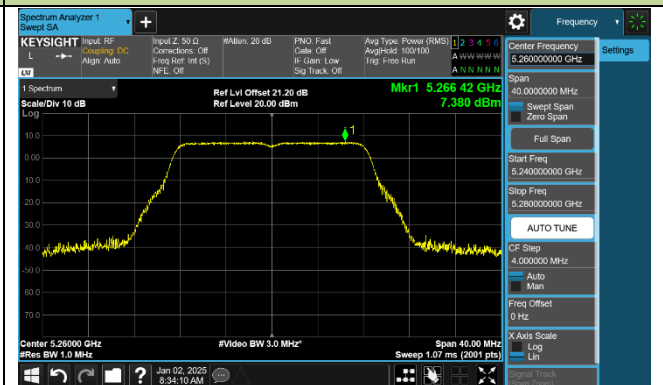

802.11be-EHT80 Power Spectral Density - Ant 0

Channel 42 (5210MHz)

Channel 58 (5290MHz)

Channel 106 (5530MHz)

Channel 122 (5610MHz)

Channel 138 (5690MHz)

Channel 155 (5775MHz)

802.11be-EHT160 Power Spectral Density - Ant 0

Channel 50 (5250MHz)

Channel 114 (5570MHz)

802.11a Power Spectral Density - Ant 1

Channel 36 (5180MHz)

Channel 40 (5200MHz)

Channel 48 (5240MHz)

Channel 52 (5260MHz)

Channel 60 (5300MHz)

Channel 64 (5320MHz)

Channel 100 (5500MHz)

Channel 116 (5580MHz)

802.11ac-VHT20 Power Spectral Density - Ant 1

Channel 36 (5180MHz)

Channel 40 (5200MHz)

Channel 48 (5240MHz)

Channel 52 (5260MHz)