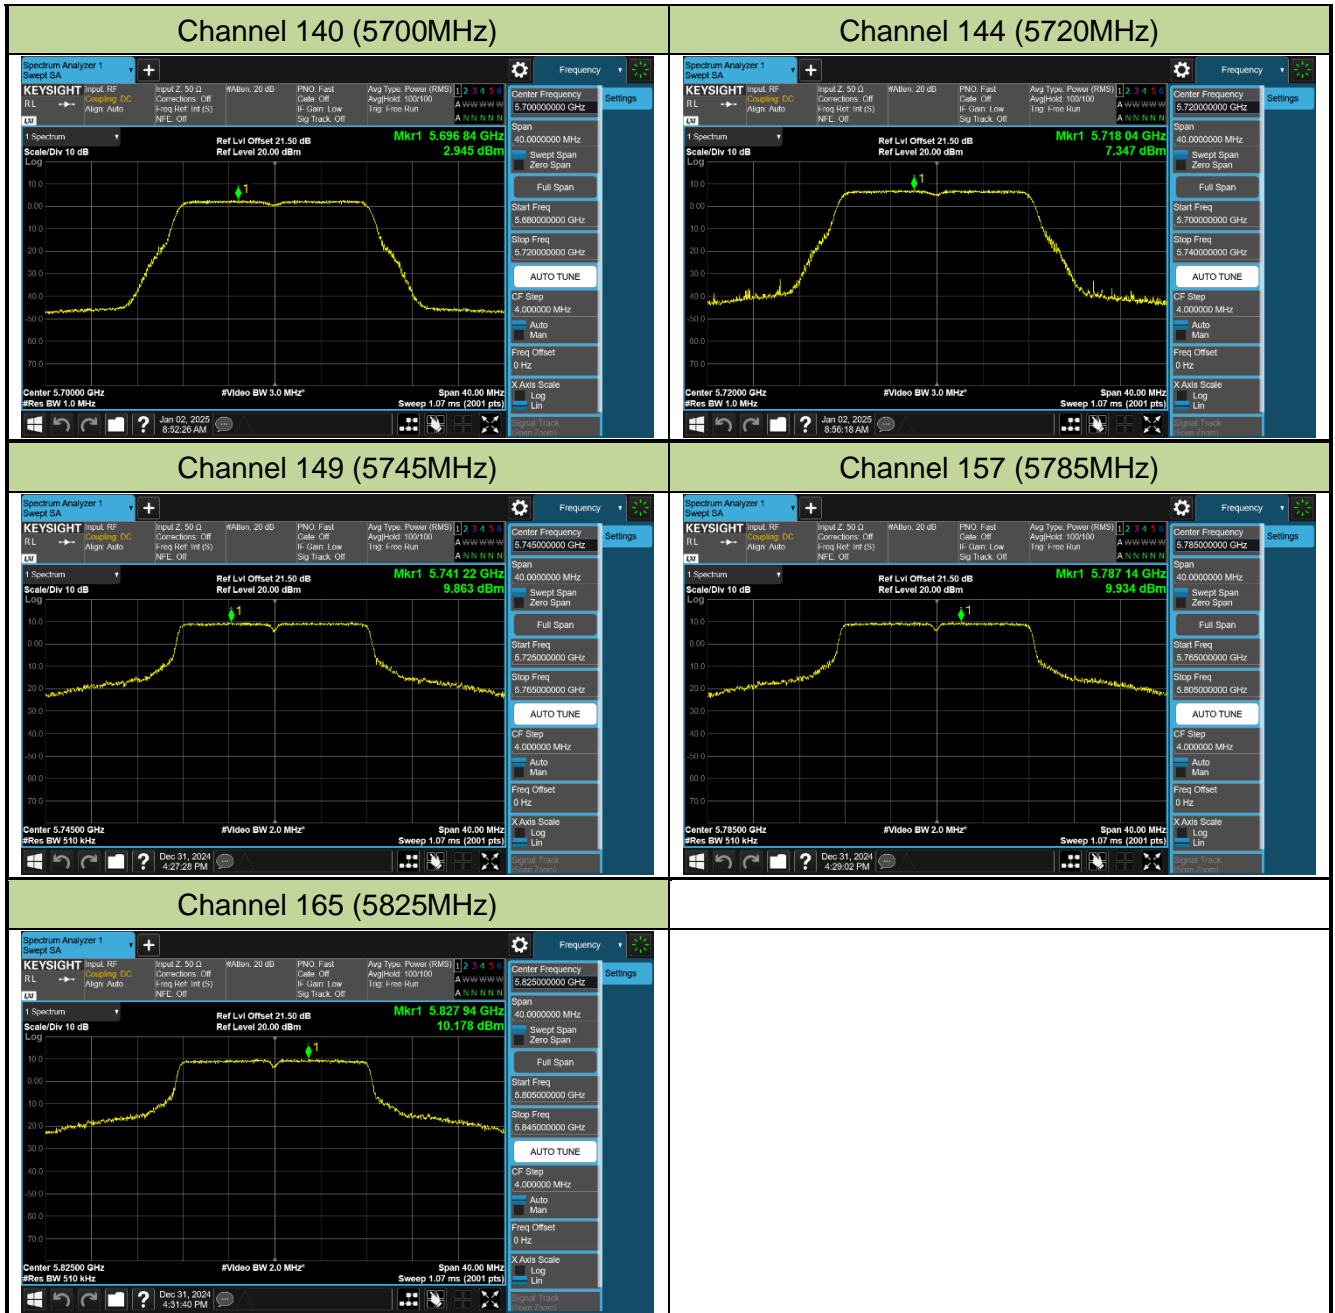

Channel 64 (5320MHz)

Channel 100 (5500MHz)

Channel 116 (5580MHz)

802.11ac-VHT20 Power Spectral Density - Ant 1

Channel 36 (5180MHz)

Channel 40 (5200MHz)

Channel 48 (5240MHz)

Channel 52 (5260MHz)

Channel 60 (5300MHz)

Channel 64 (5320MHz)

Channel 100 (5500MHz)

Channel 116 (5580MHz)

802.11ac-VHT40 Power Spectral Density - Ant 1

Channel 38 (5190MHz)

Channel 46 (5230MHz)

Channel 54 (5270MHz)