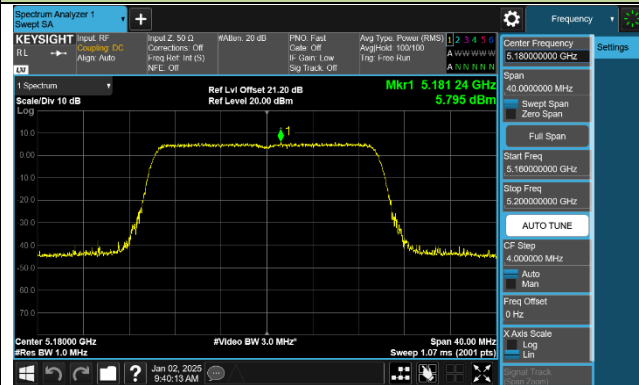

Channel 62 (5310MHz)

Channel 102 (5510MHz)

Channel 110 (5550MHz)

Channel 134 (5670MHz)

Channel 142 (5710MHz)

802.11ac-VHT80 Power Spectral Density - Ant 1

802.11ac-VHT160 Power Spectral Density - Ant 1

Channel 50 (5250MHz)

Channel 114 (5570MHz)

802.11ax-HE20 Power Spectral Density - Ant 1

Channel 36 (5180MHz)

Channel 40 (5200MHz)

Channel 48 (5240MHz)

Channel 52 (5260MHz)

Channel 60 (5300MHz)

Channel 64 (5320MHz)