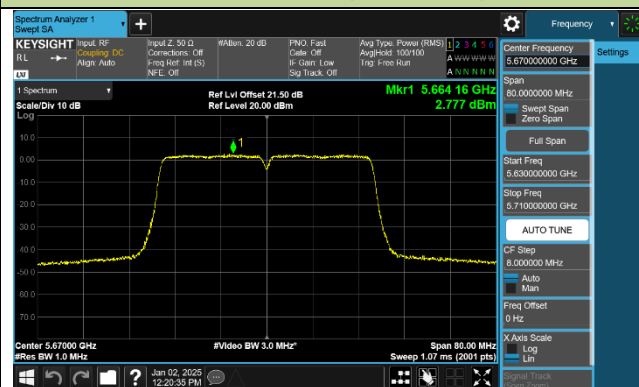

Channel 62 (5310MHz)

Channel 102 (5510MHz)

Channel 110 (5550MHz)

Channel 134 (5670MHz)

Channel 142 (5710MHz)

802.11ac-VHT80 Power Spectral Density - Ant 1

802.11ac-VHT160 Power Spectral Density - Ant 1

Channel 50 (5250MHz)

Channel 114 (5570MHz)

802.11ax-HE20 Power Spectral Density - Ant 1

Channel 36 (5180MHz)

Channel 40 (5200MHz)

Channel 48 (5240MHz)

Channel 52 (5260MHz)

Channel 60 (5300MHz)

Channel 64 (5320MHz)