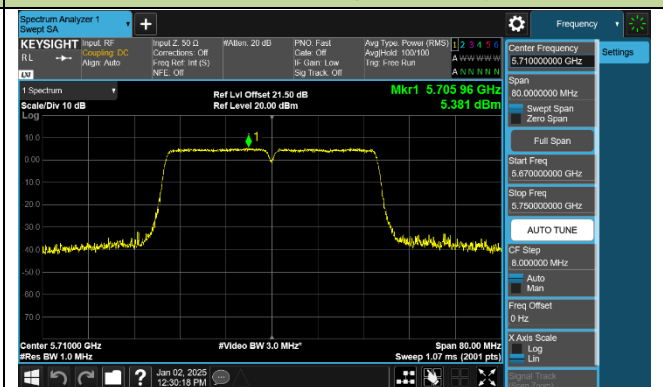

Channel 62 (5310MHz)

Channel 102 (5510MHz)

Channel 110 (5550MHz)

Channel 134 (5670MHz)

Channel 142 (5710MHz)

802.11ac-VHT80 Power Spectral Density - Ant 1

802.11ac-VHT160 Power Spectral Density - Ant 1

Channel 50 (5250MHz)

Channel 114 (5570MHz)

802.11ax-HE20 Power Spectral Density - Ant 1

Channel 36 (5180MHz)

Channel 40 (5200MHz)

Channel 48 (5240MHz)

Channel 52 (5260MHz)

Channel 60 (5300MHz)

Channel 64 (5320MHz)