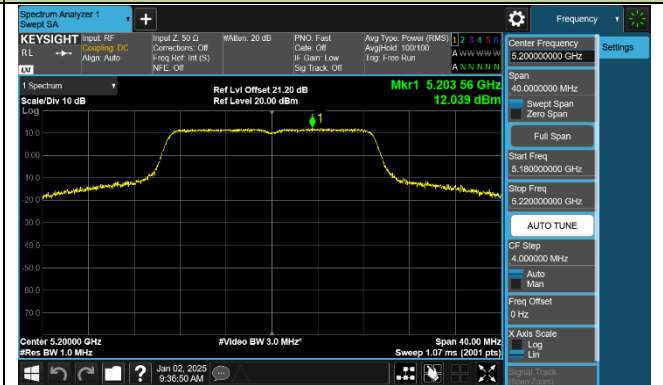

Channel 64 (5320MHz)

Channel 100 (5500MHz)

Channel 116 (5580MHz)

802.11ac-VHT20 Power Spectral Density - Ant 1

Channel 36 (5180MHz)

Channel 40 (5200MHz)

Channel 48 (5240MHz)

Channel 52 (5260MHz)

Channel 60 (5300MHz)

Channel 64 (5320MHz)

Channel 100 (5500MHz)

Channel 116 (5580MHz)

802.11ac-VHT40 Power Spectral Density - Ant 1

Channel 38 (5190MHz)

Channel 46 (5230MHz)

Channel 54 (5270MHz)