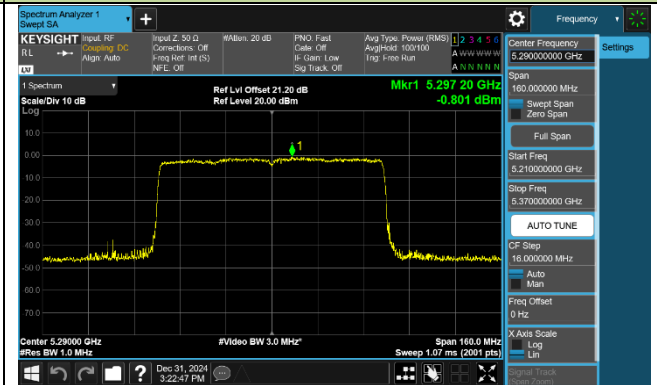

802.11be-EHT80 Power Spectral Density - Ant 0

Channel 42 (5210MHz)

Channel 58 (5290MHz)

Channel 106 (5530MHz)

Channel 122 (5610MHz)

Channel 138 (5690MHz)

Channel 155 (5775MHz)

802.11be-EHT160 Power Spectral Density - Ant 0