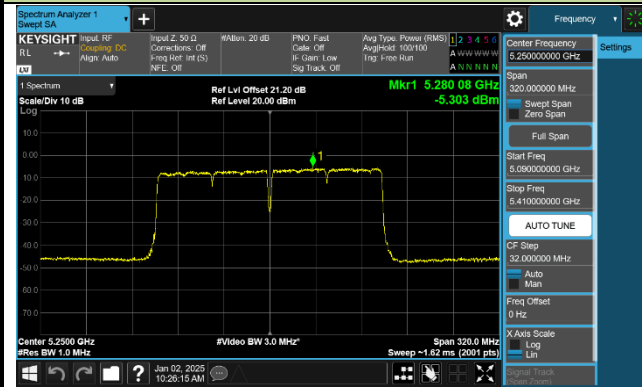

Channel 62 (5310MHz)

Channel 102 (5510MHz)

Channel 110 (5550MHz)

Channel 134 (5670MHz)

Channel 142 (5710MHz)

802.11ac-VHT80 Power Spectral Density - Ant 1

802.11ac-VHT160 Power Spectral Density - Ant 1

Channel 50 (5250MHz)

Channel 114 (5570MHz)

802.11ax-HE20 Power Spectral Density - Ant 1

Channel 36 (5180MHz)

Channel 40 (5200MHz)

Channel 48 (5240MHz)

Channel 52 (5260MHz)

Channel 60 (5300MHz)

Channel 64 (5320MHz)