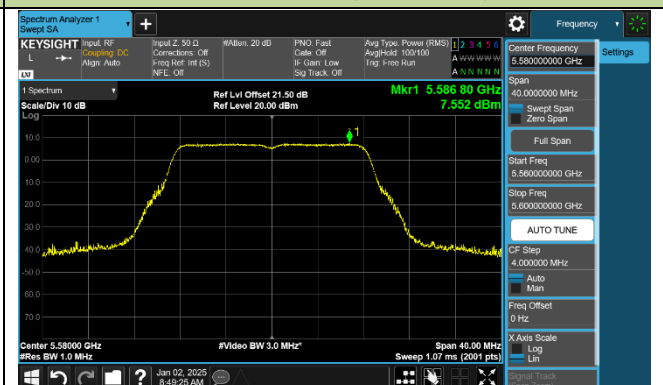

802.11be-EHT80 Power Spectral Density - Ant 0

Channel 42 (5210MHz)

Channel 58 (5290MHz)

Channel 106 (5530MHz)

Channel 122 (5610MHz)

Channel 138 (5690MHz)

Channel 155 (5775MHz)

802.11be-EHT160 Power Spectral Density - Ant 0

Channel 50 (5250MHz)

Channel 114 (5570MHz)

802.11a Power Spectral Density - Ant 1

Channel 36 (5180MHz)

Channel 40 (5200MHz)

Channel 48 (5240MHz)

Channel 52 (5260MHz)

Channel 60 (5300MHz)

Channel 64 (5320MHz)

Channel 100 (5500MHz)

Channel 116 (5580MHz)

802.11ac-VHT20 Power Spectral Density - Ant 1

Channel 36 (5180MHz)

Channel 40 (5200MHz)

Channel 48 (5240MHz)

Channel 52 (5260MHz)