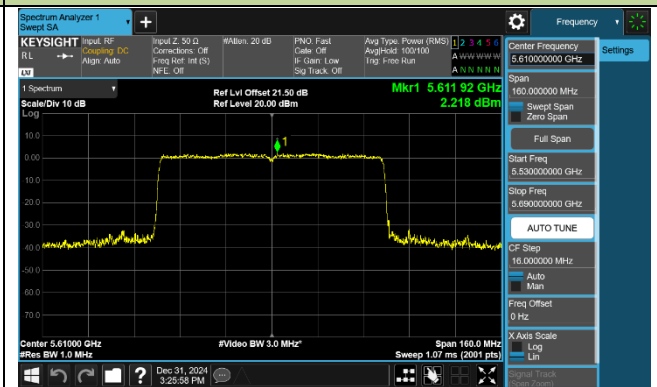

802.11be-EHT80 Power Spectral Density - Ant 0

Channel 42 (5210MHz)

Channel 58 (5290MHz)

Channel 106 (5530MHz)

Channel 122 (5610MHz)

Channel 138 (5690MHz)

Channel 155 (5775MHz)

802.11be-EHT160 Power Spectral Density - Ant 0

Channel 50 (5250MHz)

Channel 114 (5570MHz)

802.11a Power Spectral Density - Ant 1

Channel 36 (5180MHz)

Channel 40 (5200MHz)

Channel 48 (5240MHz)

Channel 52 (5260MHz)

Channel 60 (5300MHz)