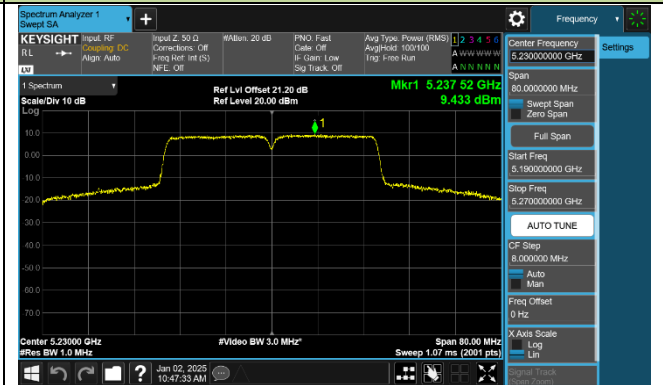

Channel 60 (5300MHz)

Channel 64 (5320MHz)

Channel 100 (5500MHz)

Channel 116 (5580MHz)

802.11ac-VHT40 Power Spectral Density - Ant 1

Channel 38 (5190MHz)

Channel 46 (5230MHz)

Channel 54 (5270MHz)

Channel 62 (5310MHz)

Channel 102 (5510MHz)

Channel 110 (5550MHz)

Channel 134 (5670MHz)

Channel 142 (5710MHz)

802.11ac-VHT80 Power Spectral Density - Ant 1

802.11ac-VHT160 Power Spectral Density - Ant 1

Channel 50 (5250MHz)