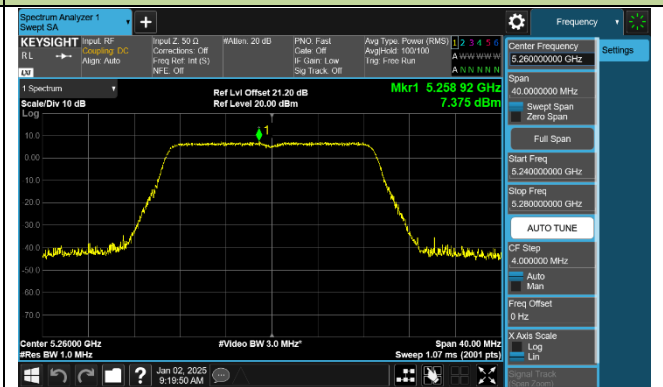

Channel 64 (5320MHz)

Channel 100 (5500MHz)

Channel 116 (5580MHz)

802.11ac-VHT20 Power Spectral Density - Ant 1

Channel 36 (5180MHz)

Channel 40 (5200MHz)

Channel 48 (5240MHz)

Channel 52 (5260MHz)

Channel 60 (5300MHz)

Channel 64 (5320MHz)

Channel 100 (5500MHz)

Channel 116 (5580MHz)

802.11ac-VHT40 Power Spectral Density - Ant 1

Channel 38 (5190MHz)

Channel 46 (5230MHz)

Channel 54 (5270MHz)