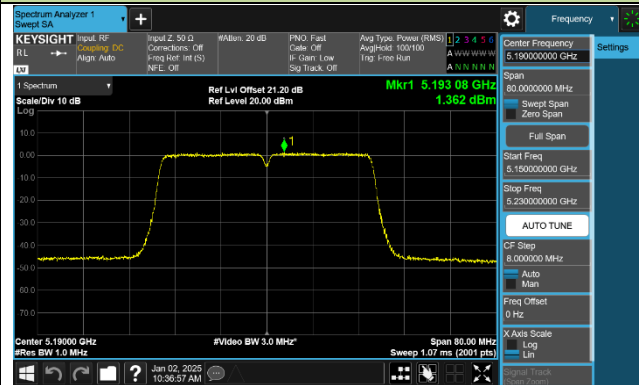

Channel 60 (5300MHz)

Channel 64 (5320MHz)

Channel 100 (5500MHz)

Channel 116 (5580MHz)

802.11ac-VHT40 Power Spectral Density - Ant 1

Channel 38 (5190MHz)

Channel 46 (5230MHz)

Channel 54 (5270MHz)

Channel 62 (5310MHz)

Channel 102 (5510MHz)

Channel 110 (5550MHz)

Channel 134 (5670MHz)

Channel 142 (5710MHz)

802.11ac-VHT80 Power Spectral Density - Ant 1

802.11ac-VHT160 Power Spectral Density - Ant 1

Channel 50 (5250MHz)