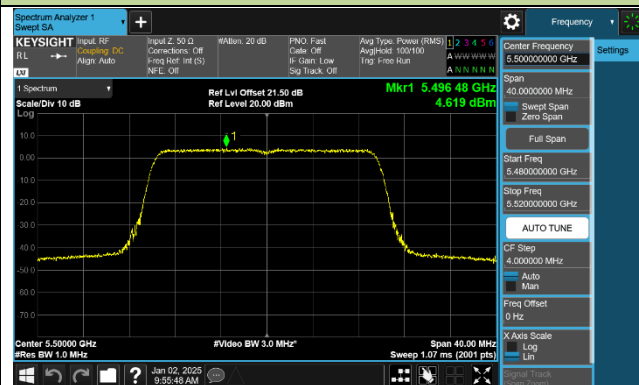

Channel 100 (5500MHz)