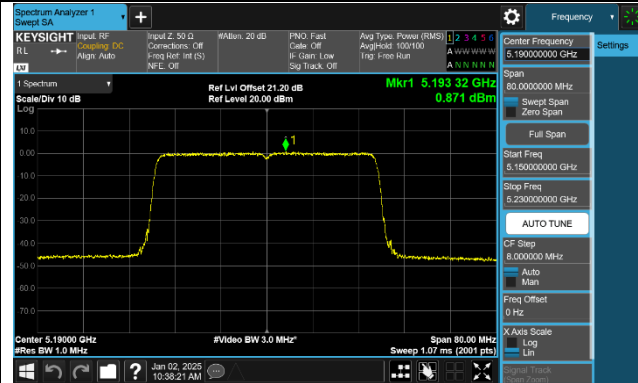

Channel 114 (5570MHz)

802.11ax-HE20 Power Spectral Density - Ant 1

Channel 36 (5180MHz)

Channel 40 (5200MHz)

Channel 48 (5240MHz)

Channel 52 (5260MHz)

Channel 60 (5300MHz)

Channel 64 (5320MHz)

Channel 100 (5500MHz)

Channel 116 (5580MHz)

802.11ax-HE40 Power Spectral Density - Ant 1

Channel 38 (5190MHz)

Channel 46 (5230MHz)

Channel 54 (5270MHz)

Channel 62 (5310MHz)

Channel 102 (5510MHz)

Channel 110 (5550MHz)

Channel 134 (5670MHz)

Channel 142 (5710MHz)