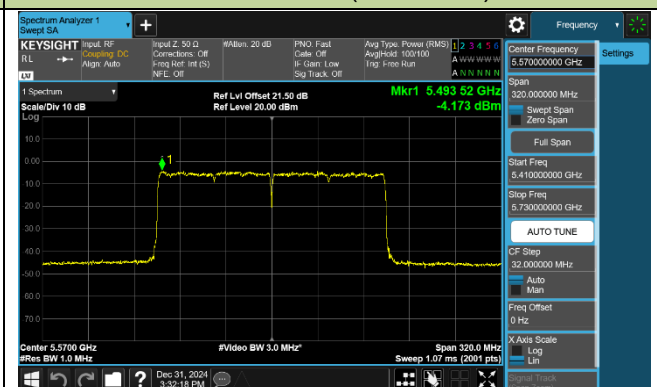

802.11be-EHT80 Power Spectral Density - Ant 0

Channel 42 (5210MHz)

Channel 58 (5290MHz)

Channel 106 (5530MHz)

Channel 122 (5610MHz)

Channel 138 (5690MHz)

Channel 155 (5775MHz)

802.11be-EHT160 Power Spectral Density - Ant 0

Channel 50 (5250MHz)

Channel 114 (5570MHz)

802.11a Power Spectral Density - Ant 1

Channel 36 (5180MHz)

Channel 40 (5200MHz)

Channel 48 (5240MHz)

Channel 52 (5260MHz)

Channel 60 (5300MHz)