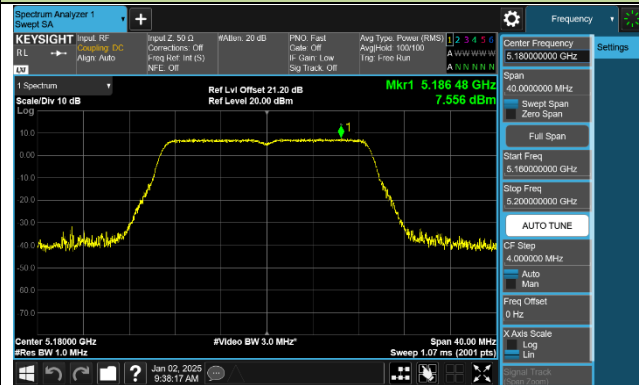

Channel 64 (5320MHz)

Channel 100 (5500MHz)

Channel 116 (5580MHz)

802.11ac-VHT20 Power Spectral Density - Ant 1

Channel 36 (5180MHz)

Channel 40 (5200MHz)

Channel 48 (5240MHz)

Channel 52 (5260MHz)