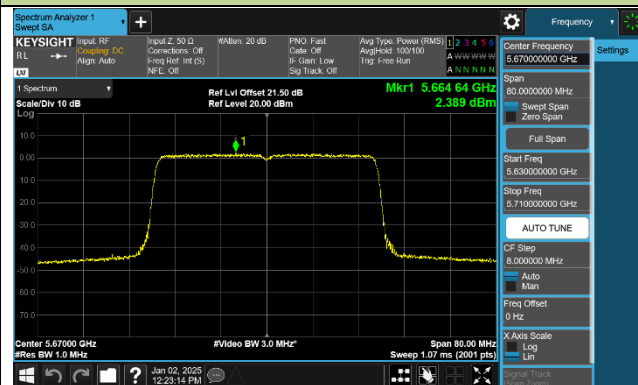

Channel 114 (5570MHz)

802.11ax-HE20 Power Spectral Density - Ant 1

Channel 36 (5180MHz)

Channel 40 (5200MHz)

Channel 48 (5240MHz)

Channel 52 (5260MHz)

Channel 60 (5300MHz)

Channel 64 (5320MHz)

Channel 100 (5500MHz)

Channel 116 (5580MHz)

802.11ax-HE40 Power Spectral Density - Ant 1

Channel 38 (5190MHz)

Channel 46 (5230MHz)

Channel 54 (5270MHz)

Channel 62 (5310MHz)

Channel 102 (5510MHz)

Channel 110 (5550MHz)

Channel 134 (5670MHz)

Channel 142 (5710MHz)