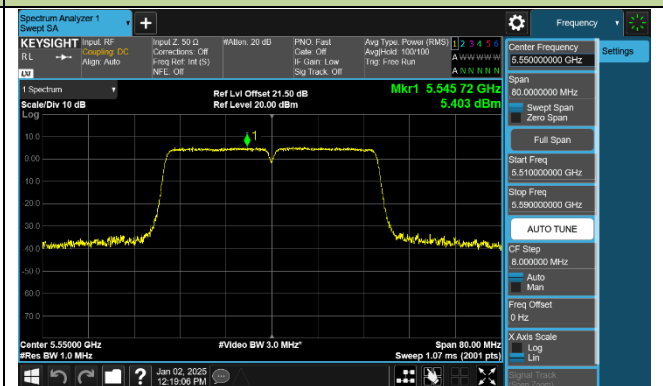

Channel 60 (5300MHz)

Channel 64 (5320MHz)

Channel 100 (5500MHz)

Channel 116 (5580MHz)

802.11ac-VHT40 Power Spectral Density - Ant 1

Channel 38 (5190MHz)

Channel 46 (5230MHz)

Channel 54 (5270MHz)

Channel 62 (5310MHz)

Channel 102 (5510MHz)

Channel 110 (5550MHz)

Channel 134 (5670MHz)

Channel 142 (5710MHz)

802.11ac-VHT80 Power Spectral Density - Ant 1

802.11ac-VHT160 Power Spectral Density - Ant 1

Channel 50 (5250MHz)