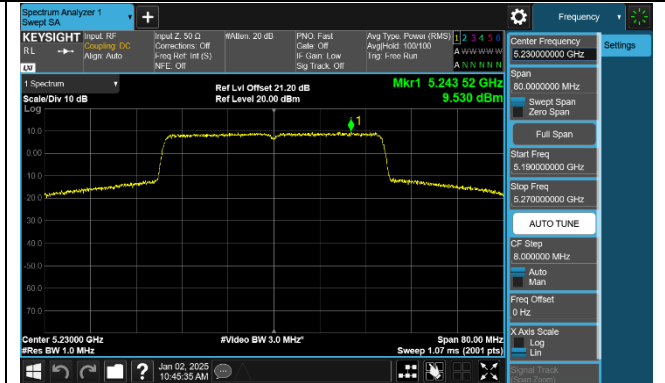

Channel 114 (5570MHz)

802.11ax-HE20 Power Spectral Density - Ant 1

Channel 36 (5180MHz)

Channel 40 (5200MHz)

Channel 48 (5240MHz)

Channel 52 (5260MHz)

Channel 60 (5300MHz)

Channel 64 (5320MHz)

Channel 100 (5500MHz)

Channel 116 (5580MHz)

802.11ax-HE40 Power Spectral Density - Ant 1

Channel 38 (5190MHz)

Channel 46 (5230MHz)

Channel 54 (5270MHz)

Channel 62 (5310MHz)

Channel 102 (5510MHz)

Channel 110 (5550MHz)

Channel 134 (5670MHz)

Channel 142 (5710MHz)