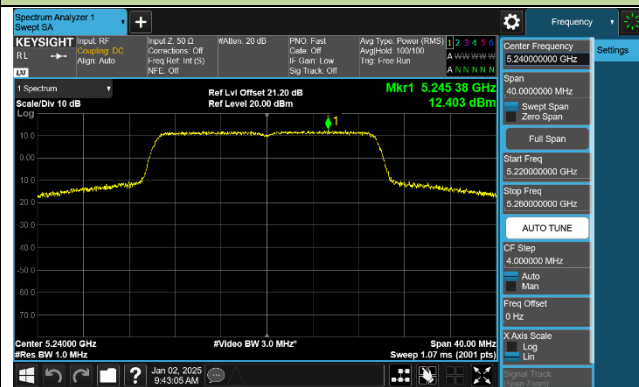

Channel 62 (5310MHz)

Channel 102 (5510MHz)

Channel 110 (5550MHz)

Channel 134 (5670MHz)

Channel 142 (5710MHz)

802.11ac-VHT80 Power Spectral Density - Ant 1

802.11ac-VHT160 Power Spectral Density - Ant 1

Channel 50 (5250MHz)

Channel 114 (5570MHz)

802.11ax-HE20 Power Spectral Density - Ant 1

Channel 36 (5180MHz)

Channel 40 (5200MHz)

Channel 48 (5240MHz)

Channel 52 (5260MHz)

Channel 60 (5300MHz)

Channel 64 (5320MHz)