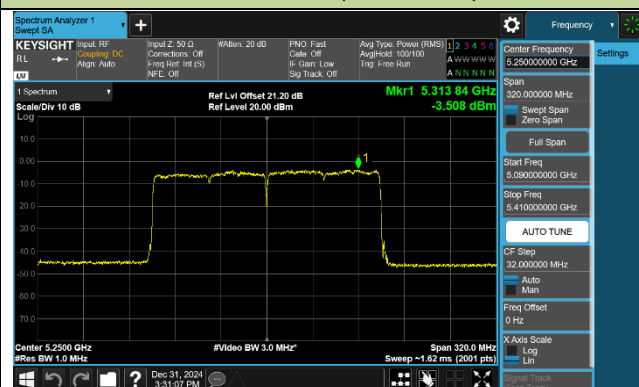

802.11be-EHT80 Power Spectral Density - Ant 0

Channel 42 (5210MHz)

Channel 58 (5290MHz)

Channel 106 (5530MHz)

Channel 122 (5610MHz)

Channel 138 (5690MHz)

Channel 155 (5775MHz)

802.11be-EHT160 Power Spectral Density - Ant 0

Channel 50 (5250MHz)

Channel 114 (5570MHz)

802.11a Power Spectral Density - Ant 1

Channel 36 (5180MHz)

Channel 40 (5200MHz)

Channel 48 (5240MHz)

Channel 52 (5260MHz)

Channel 60 (5300MHz)