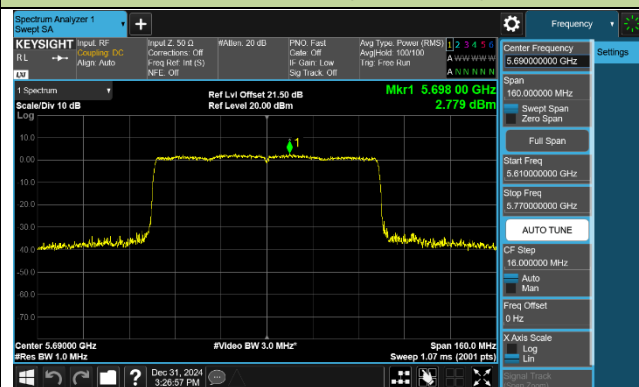

802.11be-EHT80 Power Spectral Density - Ant 0

Channel 42 (5210MHz)

Channel 58 (5290MHz)

Channel 106 (5530MHz)

Channel 122 (5610MHz)

Channel 138 (5690MHz)

Channel 155 (5775MHz)

802.11be-EHT160 Power Spectral Density - Ant 0

Channel 50 (5250MHz)

Channel 114 (5570MHz)

802.11a Power Spectral Density - Ant 1

Channel 36 (5180MHz)

Channel 40 (5200MHz)

Channel 48 (5240MHz)

Channel 52 (5260MHz)

Channel 60 (5300MHz)