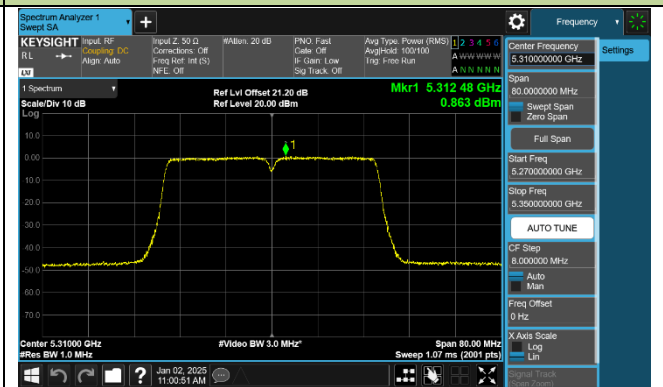

Channel 60 (5300MHz)

Channel 64 (5320MHz)

Channel 100 (5500MHz)

Channel 116 (5580MHz)

802.11ac-VHT40 Power Spectral Density - Ant 1

Channel 38 (5190MHz)

Channel 46 (5230MHz)

Channel 54 (5270MHz)

Channel 62 (5310MHz)

Channel 102 (5510MHz)

Channel 110 (5550MHz)

Channel 134 (5670MHz)

Channel 142 (5710MHz)

802.11ac-VHT80 Power Spectral Density - Ant 1

802.11ac-VHT160 Power Spectral Density - Ant 1

Channel 50 (5250MHz)