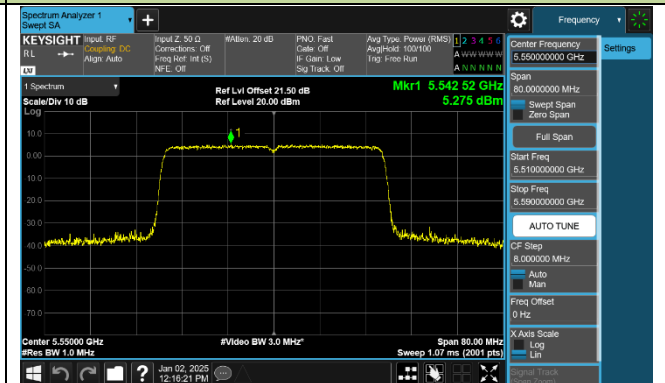

Channel 114 (5570MHz)

802.11ax-HE20 Power Spectral Density - Ant 1

Channel 36 (5180MHz)

Channel 40 (5200MHz)

Channel 48 (5240MHz)

Channel 52 (5260MHz)

Channel 60 (5300MHz)

Channel 64 (5320MHz)

Channel 100 (5500MHz)

Channel 116 (5580MHz)

802.11ax-HE40 Power Spectral Density - Ant 1

Channel 38 (5190MHz)

Channel 46 (5230MHz)

Channel 54 (5270MHz)

Channel 62 (5310MHz)

Channel 102 (5510MHz)

Channel 110 (5550MHz)

Channel 134 (5670MHz)

Channel 142 (5710MHz)