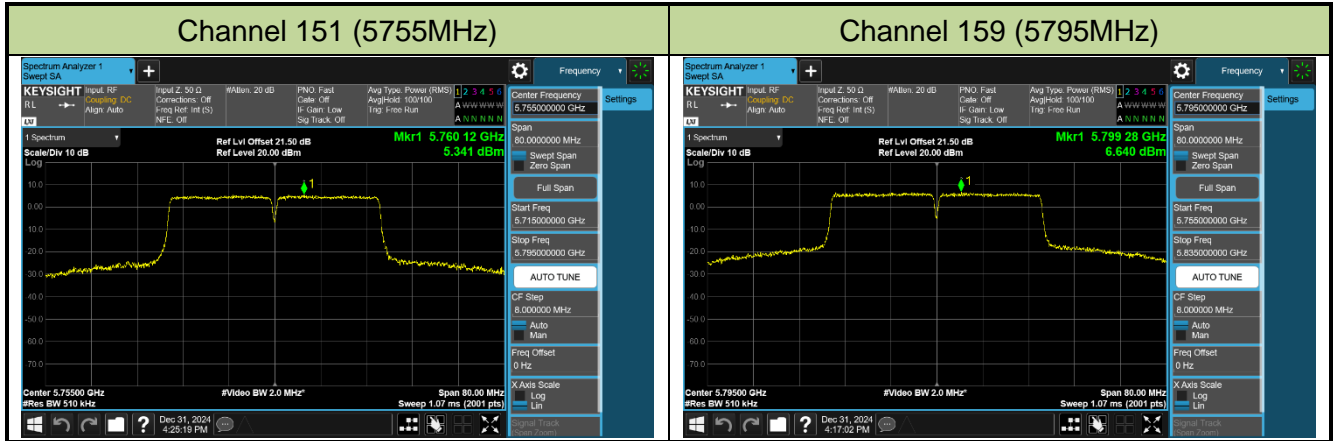

Channel 62 (5310MHz)

Channel 102 (5510MHz)

Channel 110 (5550MHz)

Channel 134 (5670MHz)

Channel 142 (5710MHz)

802.11ac-VHT80 Power Spectral Density - Ant 1

802.11ac-VHT160 Power Spectral Density - Ant 1

Channel 50 (5250MHz)

Channel 114 (5570MHz)

802.11ax-HE20 Power Spectral Density - Ant 1

Channel 36 (5180MHz)

Channel 40 (5200MHz)

Channel 48 (5240MHz)

Channel 52 (5260MHz)

Channel 60 (5300MHz)

Channel 64 (5320MHz)