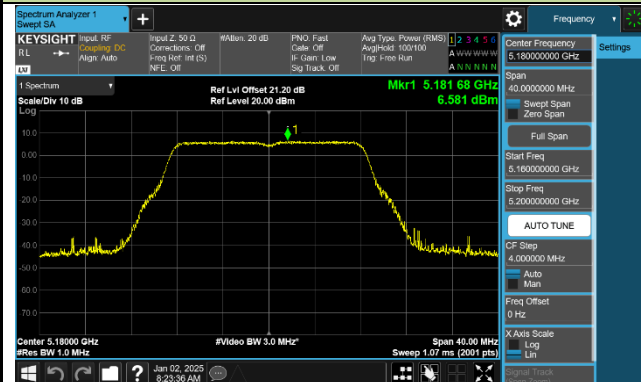

Channel 50 (5250MHz)

Channel 114 (5570MHz)

802.11a Power Spectral Density - Ant 1

Channel 36 (5180MHz)

Channel 40 (5200MHz)

Channel 48 (5240MHz)

Channel 52 (5260MHz)

Channel 60 (5300MHz)

Channel 64 (5320MHz)

Channel 100 (5500MHz)

Channel 116 (5580MHz)

802.11ac-VHT20 Power Spectral Density - Ant 1

Channel 36 (5180MHz)

Channel 40 (5200MHz)

Channel 48 (5240MHz)

Channel 52 (5260MHz)