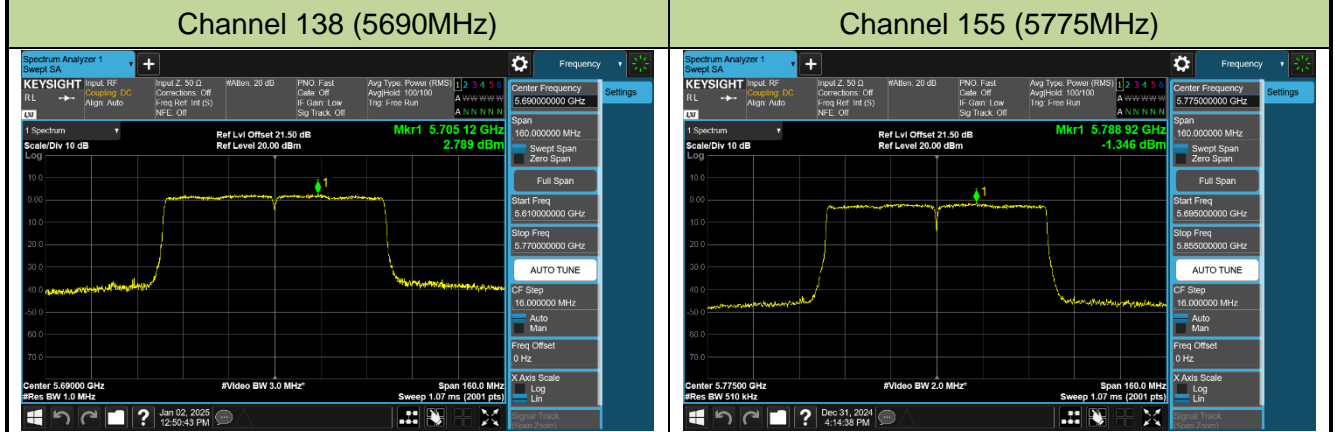

Channel 62 (5310MHz)

Channel 102 (5510MHz)

Channel 110 (5550MHz)

Channel 134 (5670MHz)

Channel 142 (5710MHz)

802.11ac-VHT80 Power Spectral Density - Ant 1

802.11ac-VHT160 Power Spectral Density - Ant 1

Channel 50 (5250MHz)

Channel 114 (5570MHz)

802.11ax-HE20 Power Spectral Density - Ant 1

Channel 36 (5180MHz)

Channel 40 (5200MHz)

Channel 48 (5240MHz)

Channel 52 (5260MHz)

Channel 60 (5300MHz)

Channel 64 (5320MHz)