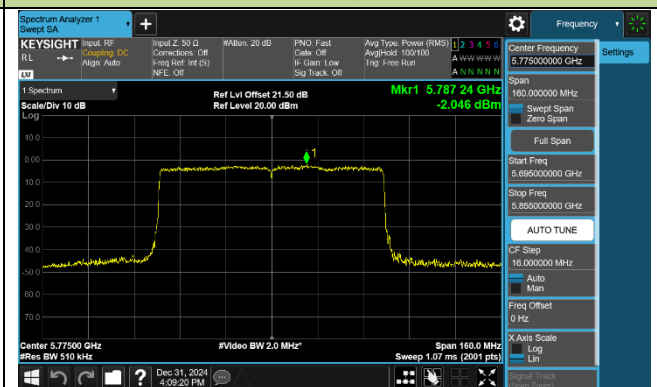

802.11be-EHT80 Power Spectral Density - Ant 0

Channel 42 (5210MHz)

Channel 58 (5290MHz)

Channel 106 (5530MHz)

Channel 122 (5610MHz)

Channel 138 (5690MHz)

Channel 155 (5775MHz)

802.11be-EHT160 Power Spectral Density - Ant 0

Channel 50 (5250MHz)

Channel 114 (5570MHz)

802.11a Power Spectral Density - Ant 1

Channel 36 (5180MHz)

Channel 40 (5200MHz)

Channel 48 (5240MHz)

Channel 52 (5260MHz)

Channel 60 (5300MHz)