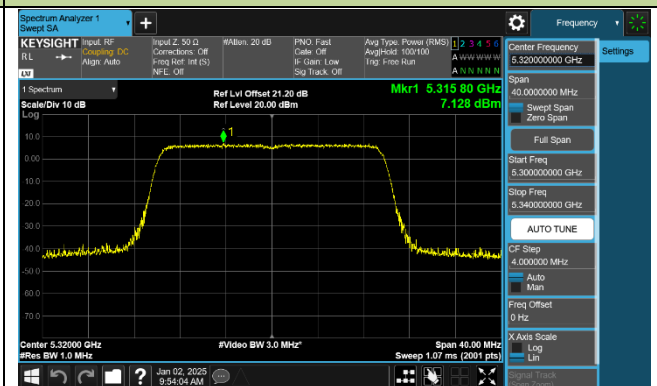

Channel 62 (5310MHz)

Channel 102 (5510MHz)

Channel 110 (5550MHz)

Channel 134 (5670MHz)

Channel 142 (5710MHz)

802.11ac-VHT80 Power Spectral Density - Ant 1

802.11ac-VHT160 Power Spectral Density - Ant 1

Channel 50 (5250MHz)

Channel 114 (5570MHz)

802.11ax-HE20 Power Spectral Density - Ant 1

Channel 36 (5180MHz)

Channel 40 (5200MHz)

Channel 48 (5240MHz)

Channel 52 (5260MHz)

Channel 60 (5300MHz)

Channel 64 (5320MHz)