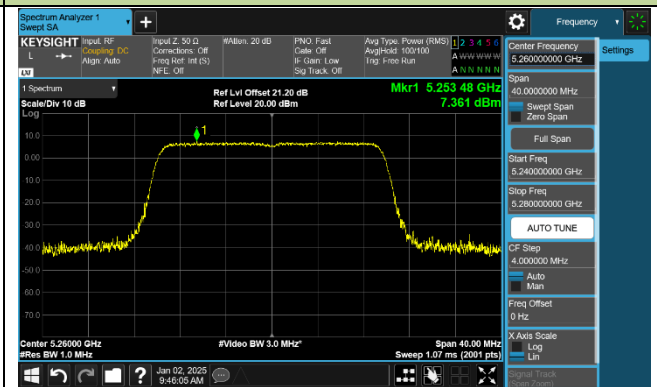

Channel 62 (5310MHz)

Channel 102 (5510MHz)

Channel 110 (5550MHz)

Channel 134 (5670MHz)

Channel 142 (5710MHz)

802.11ac-VHT80 Power Spectral Density - Ant 1

802.11ac-VHT160 Power Spectral Density - Ant 1

Channel 50 (5250MHz)

Channel 114 (5570MHz)

802.11ax-HE20 Power Spectral Density - Ant 1

Channel 36 (5180MHz)

Channel 40 (5200MHz)

Channel 48 (5240MHz)

Channel 52 (5260MHz)

Channel 60 (5300MHz)

Channel 64 (5320MHz)