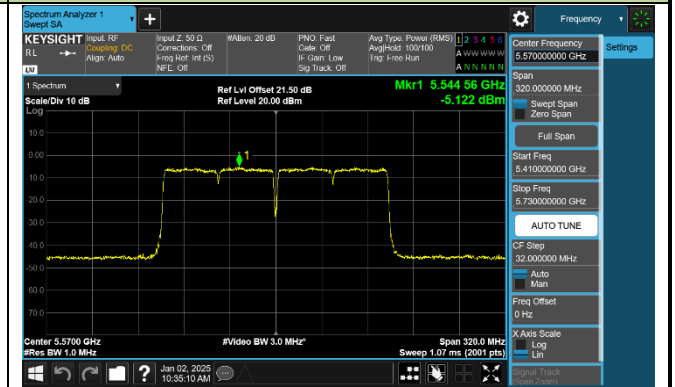

Channel 62 (5310MHz)

Channel 102 (5510MHz)

Channel 110 (5550MHz)

Channel 134 (5670MHz)

Channel 142 (5710MHz)

802.11ac-VHT80 Power Spectral Density - Ant 1

802.11ac-VHT160 Power Spectral Density - Ant 1

Channel 50 (5250MHz)

Channel 114 (5570MHz)

802.11ax-HE20 Power Spectral Density - Ant 1

Channel 36 (5180MHz)

Channel 40 (5200MHz)

Channel 48 (5240MHz)

Channel 52 (5260MHz)

Channel 60 (5300MHz)

Channel 64 (5320MHz)