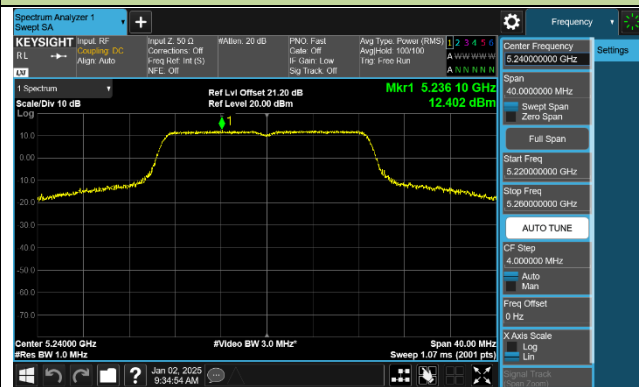

Channel 64 (5320MHz)

Channel 100 (5500MHz)

Channel 116 (5580MHz)

802.11ac-VHT20 Power Spectral Density - Ant 1

Channel 36 (5180MHz)

Channel 40 (5200MHz)

Channel 48 (5240MHz)

Channel 52 (5260MHz)