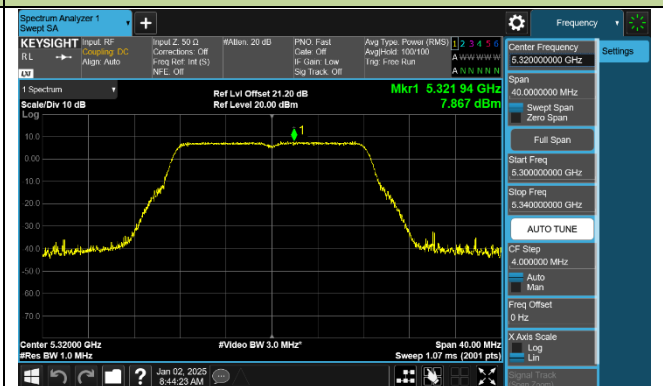

802.11be-EHT80 Power Spectral Density - Ant 0

Channel 42 (5210MHz)

Channel 58 (5290MHz)

Channel 106 (5530MHz)

Channel 122 (5610MHz)

Channel 138 (5690MHz)

Channel 155 (5775MHz)

802.11be-EHT160 Power Spectral Density - Ant 0

Channel 50 (5250MHz)

Channel 114 (5570MHz)

802.11a Power Spectral Density - Ant 1

Channel 36 (5180MHz)

Channel 40 (5200MHz)

Channel 48 (5240MHz)

Channel 52 (5260MHz)

Channel 60 (5300MHz)

Channel 64 (5320MHz)

Channel 100 (5500MHz)

Channel 116 (5580MHz)

802.11ac-VHT20 Power Spectral Density - Ant 1

Channel 36 (5180MHz)

Channel 40 (5200MHz)

Channel 48 (5240MHz)

Channel 52 (5260MHz)