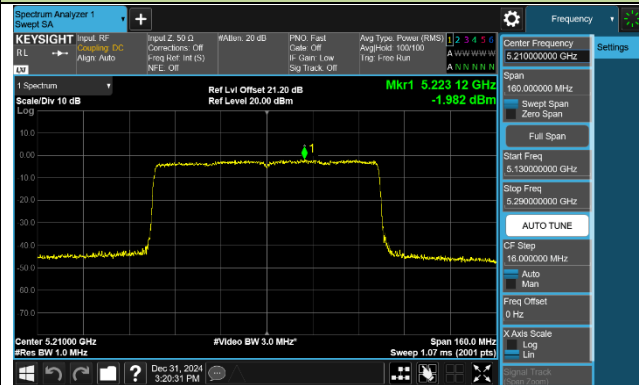

802.11be-EHT80 Power Spectral Density - Ant 0

Channel 42 (5210MHz)

Channel 58 (5290MHz)

Channel 106 (5530MHz)

Channel 122 (5610MHz)

Channel 138 (5690MHz)

Channel 155 (5775MHz)

802.11be-EHT160 Power Spectral Density - Ant 0

Channel 50 (5250MHz)

Channel 114 (5570MHz)

802.11a Power Spectral Density - Ant 1

Channel 36 (5180MHz)

Channel 40 (5200MHz)

Channel 48 (5240MHz)

Channel 52 (5260MHz)

Channel 60 (5300MHz)