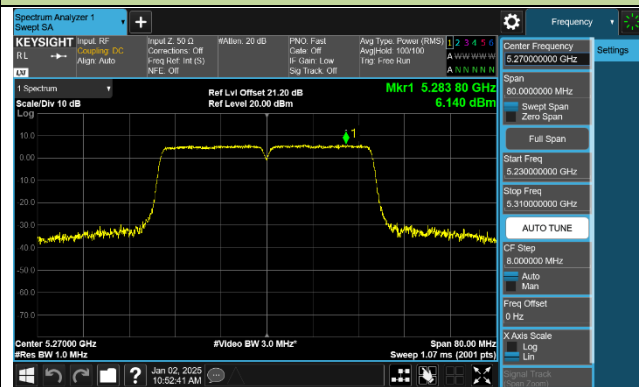

Channel 60 (5300MHz)

Channel 64 (5320MHz)

Channel 100 (5500MHz)

Channel 116 (5580MHz)

802.11ac-VHT40 Power Spectral Density - Ant 1

Channel 38 (5190MHz)

Channel 46 (5230MHz)

Channel 54 (5270MHz)

Channel 62 (5310MHz)

Channel 102 (5510MHz)

Channel 110 (5550MHz)

Channel 134 (5670MHz)

Channel 142 (5710MHz)

802.11ac-VHT80 Power Spectral Density - Ant 1

802.11ac-VHT160 Power Spectral Density - Ant 1

Channel 50 (5250MHz)