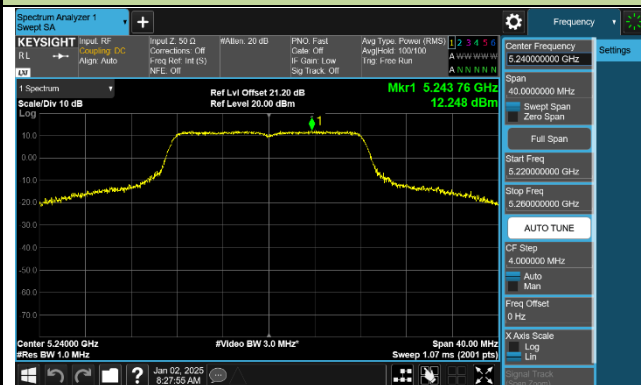

Channel 50 (5250MHz)

Channel 114 (5570MHz)

802.11a Power Spectral Density - Ant 1

Channel 36 (5180MHz)

Channel 40 (5200MHz)

Channel 48 (5240MHz)

Channel 52 (5260MHz)

Channel 60 (5300MHz)

Channel 64 (5320MHz)

Channel 100 (5500MHz)

Channel 116 (5580MHz)

802.11ac-VHT20 Power Spectral Density - Ant 1

Channel 36 (5180MHz)

Channel 40 (5200MHz)

Channel 48 (5240MHz)

Channel 52 (5260MHz)