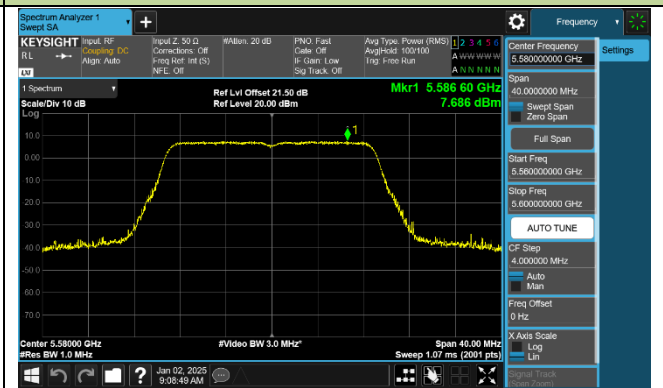

Channel 60 (5300MHz)

Channel 64 (5320MHz)

Channel 100 (5500MHz)

Channel 116 (5580MHz)

802.11ac-VHT40 Power Spectral Density - Ant 1

Channel 38 (5190MHz)

Channel 46 (5230MHz)

Channel 54 (5270MHz)

Channel 62 (5310MHz)

Channel 102 (5510MHz)

Channel 110 (5550MHz)

Channel 134 (5670MHz)

Channel 142 (5710MHz)

802.11ac-VHT80 Power Spectral Density - Ant 1

802.11ac-VHT160 Power Spectral Density - Ant 1

Channel 50 (5250MHz)