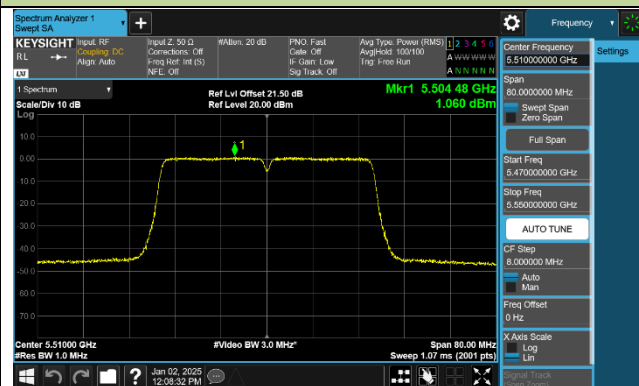

Channel 60 (5300MHz)

Channel 64 (5320MHz)

Channel 100 (5500MHz)

Channel 116 (5580MHz)

802.11ac-VHT40 Power Spectral Density - Ant 1

Channel 38 (5190MHz)

Channel 46 (5230MHz)

Channel 54 (5270MHz)

Channel 62 (5310MHz)

Channel 102 (5510MHz)

Channel 110 (5550MHz)

Channel 134 (5670MHz)

Channel 142 (5710MHz)

802.11ac-VHT80 Power Spectral Density - Ant 1

802.11ac-VHT160 Power Spectral Density - Ant 1

Channel 50 (5250MHz)