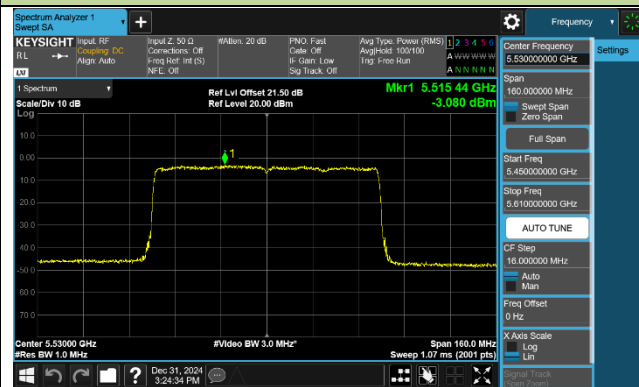

802.11be-EHT80 Power Spectral Density - Ant 0

Channel 42 (5210MHz)

Channel 58 (5290MHz)

Channel 106 (5530MHz)

Channel 122 (5610MHz)

Channel 138 (5690MHz)

Channel 155 (5775MHz)

802.11be-EHT160 Power Spectral Density - Ant 0

Channel 50 (5250MHz)

Channel 114 (5570MHz)

802.11a Power Spectral Density - Ant 1

Channel 36 (5180MHz)

Channel 40 (5200MHz)

Channel 48 (5240MHz)

Channel 52 (5260MHz)

Channel 60 (5300MHz)