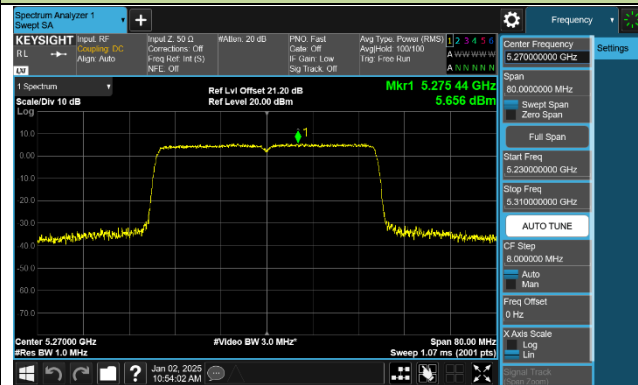

Channel 100 (5500MHz)

Channel 116 (5580MHz)

802.11ax-HE40 Power Spectral Density - Ant 1

Channel 38 (5190MHz)

Channel 46 (5230MHz)

Channel 54 (5270MHz)

Channel 62 (5310MHz)

Channel 102 (5510MHz)

Channel 110 (5550MHz)

Channel 134 (5670MHz)

Channel 142 (5710MHz)