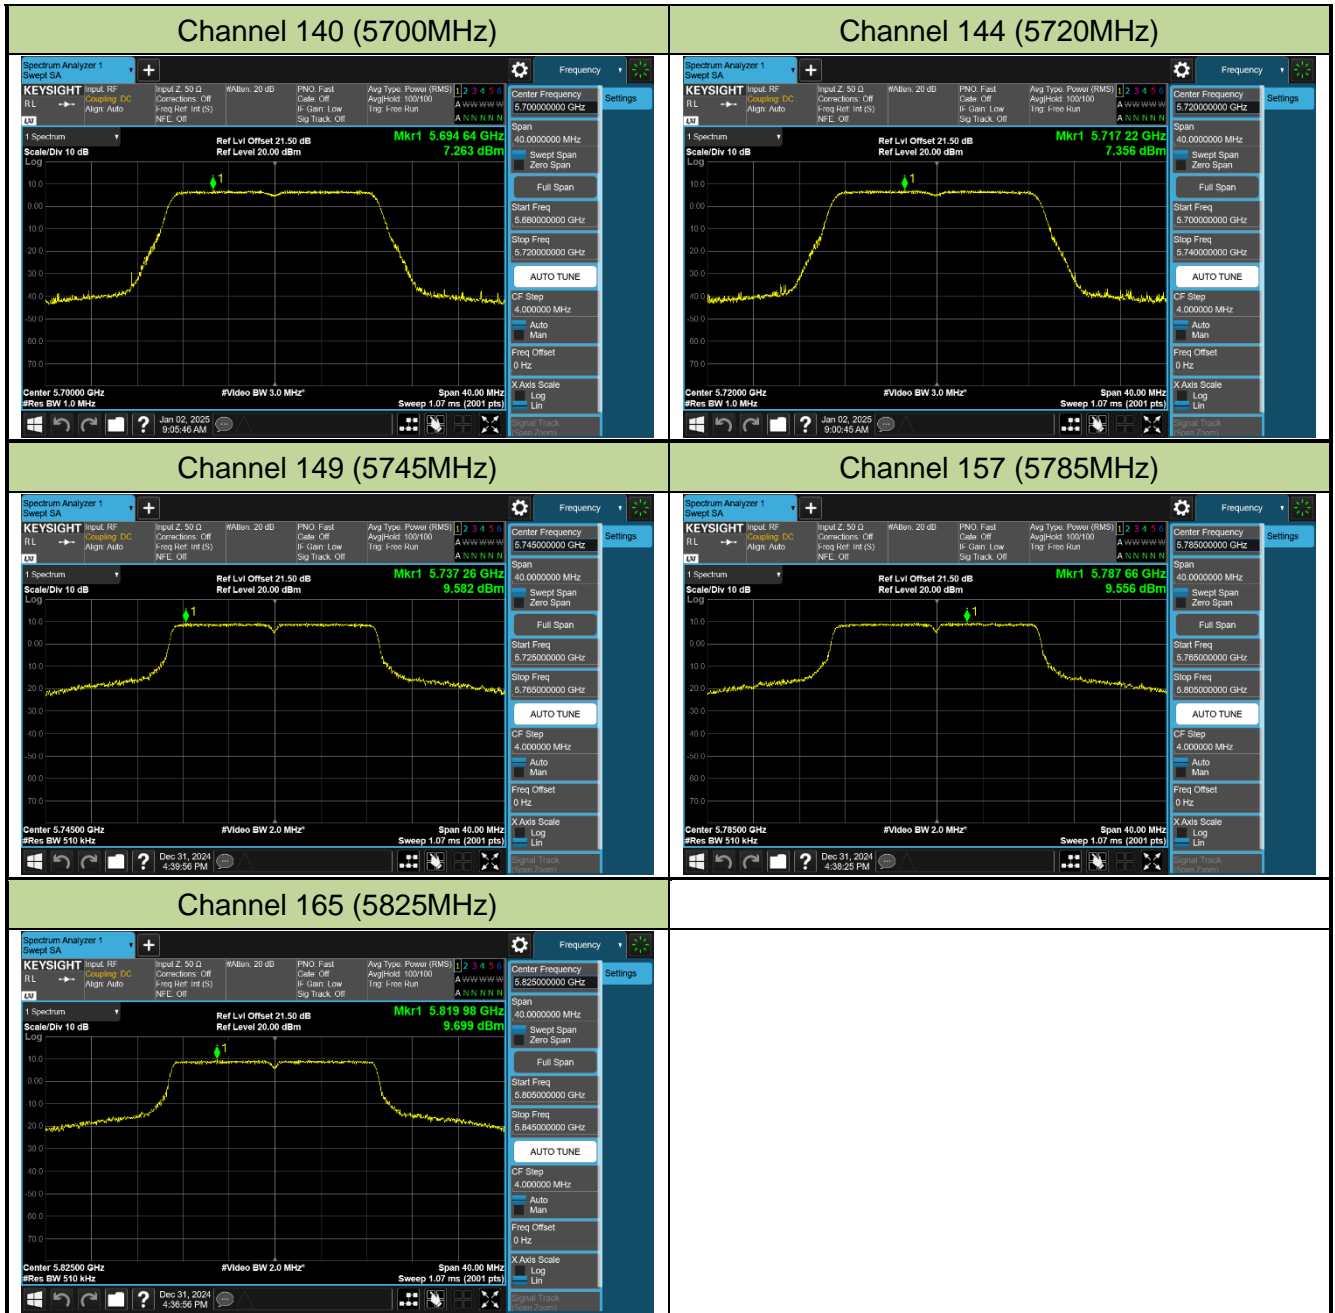

Channel 64 (5320MHz)

Channel 100 (5500MHz)

Channel 116 (5580MHz)

802.11ac-VHT20 Power Spectral Density - Ant 1

Channel 36 (5180MHz)

Channel 40 (5200MHz)

Channel 48 (5240MHz)

Channel 52 (5260MHz)

Channel 60 (5300MHz)

Channel 64 (5320MHz)

Channel 100 (5500MHz)

Channel 116 (5580MHz)

802.11ac-VHT40 Power Spectral Density - Ant 1

Channel 38 (5190MHz)

Channel 46 (5230MHz)

Channel 54 (5270MHz)

Channel 62 (5310MHz)

Channel 102 (5510MHz)

Channel 110 (5550MHz)

Channel 134 (5670MHz)

Channel 142 (5710MHz)

802.11ac-VHT80 Power Spectral Density - Ant 1

802.11ac-VHT160 Power Spectral Density - Ant 1

Channel 50 (5250MHz)