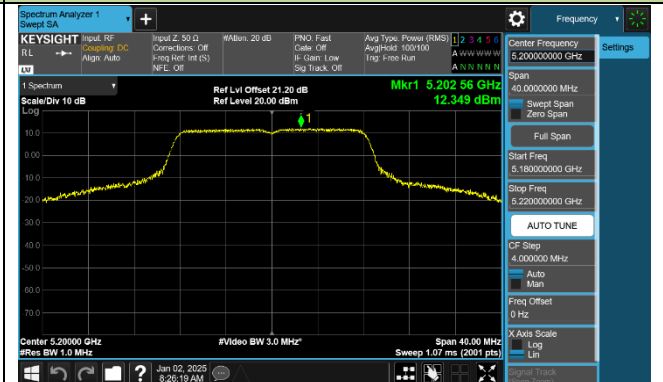

802.11be-EHT80 Power Spectral Density - Ant 0

Channel 42 (5210MHz)

Channel 58 (5290MHz)

Channel 106 (5530MHz)

Channel 122 (5610MHz)

Channel 138 (5690MHz)

Channel 155 (5775MHz)

802.11be-EHT160 Power Spectral Density - Ant 0

Channel 50 (5250MHz)

Channel 114 (5570MHz)

802.11a Power Spectral Density - Ant 1

Channel 36 (5180MHz)

Channel 40 (5200MHz)

Channel 48 (5240MHz)

Channel 52 (5260MHz)

Channel 60 (5300MHz)

Channel 64 (5320MHz)

Channel 100 (5500MHz)

Channel 116 (5580MHz)

802.11ac-VHT20 Power Spectral Density - Ant 1

Channel 36 (5180MHz)

Channel 40 (5200MHz)

Channel 48 (5240MHz)

Channel 52 (5260MHz)