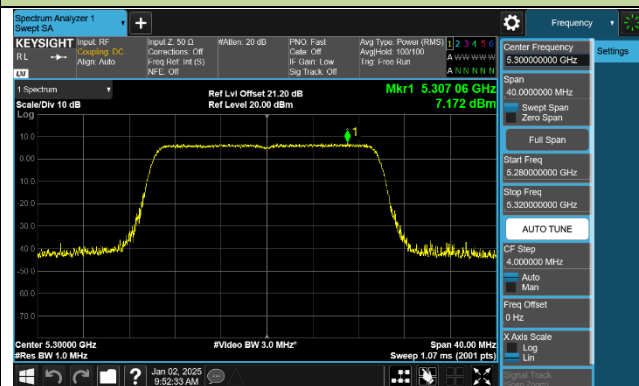

Channel 114 (5570MHz)

802.11ax-HE20 Power Spectral Density - Ant 1

Channel 36 (5180MHz)

Channel 40 (5200MHz)

Channel 48 (5240MHz)

Channel 52 (5260MHz)

Channel 60 (5300MHz)

Channel 64 (5320MHz)