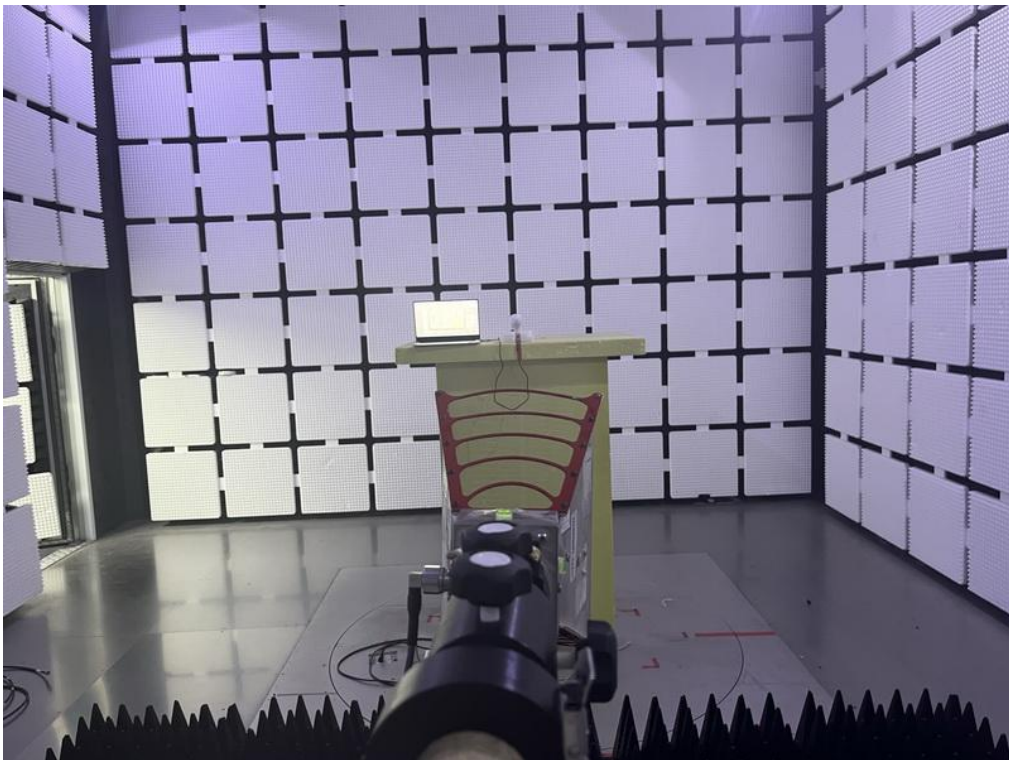

11. EUT TEST PHOTO**AC Power Line Conducted Emissions Test Photos**

Radiated Emissions Test Photos

9 kHz to 30 MHz

Radiated Emissions Test Photos**30 MHz to 1 GHz**

Radiated Emissions Test Photos**Band edge & Harmonic(1 GHz to 18 GHz)**

Radiated Emissions Test Photos**Harmonic(18 GHz to 26.5 GHz)**

Conducted Test Photos