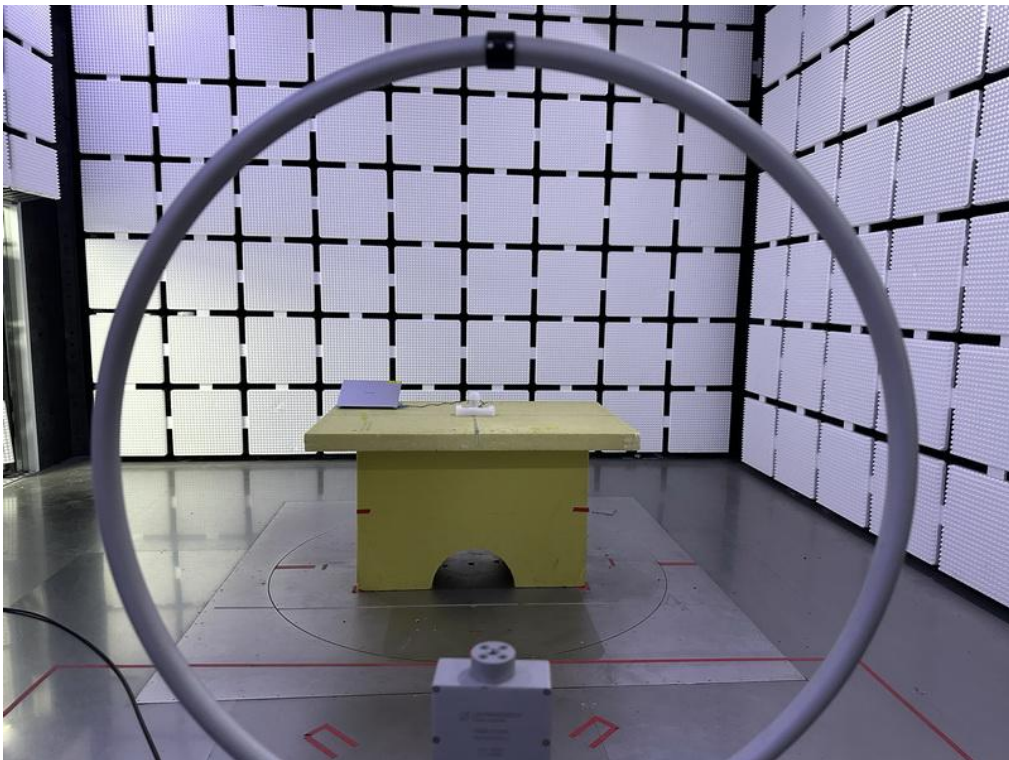

11. EUT TEST PHOTO**AC Power Line Conducted Emissions Test Photos**

Radiated Emissions Test Photos

9 kHz to 30 MHz

Radiated Emissions Test Photos**30 MHz to 1 GHz**

Radiated Emissions Test Photos**Band edge & Harmonic(1 GHz to 18 GHz)**

Radiated Emissions Test Photos**Harmonic(18 GHz to 26.5 GHz)**

Conducted Test Photos