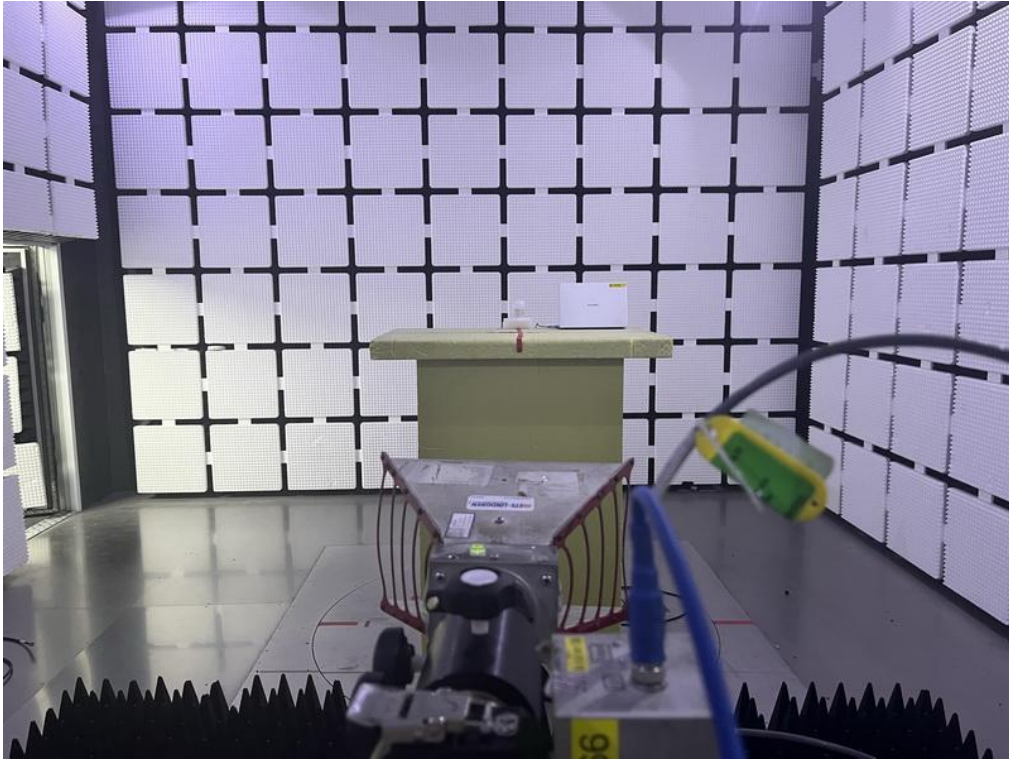

11. EUT TEST PHOTO**AC Power Line Conducted Emissions Test Photos**

Radiated Emissions Test Photos

9 kHz to 30 MHz

Radiated Emissions Test Photos**30 MHz to 1 GHz**

Radiated Emissions Test Photos**Band edge & Harmonic(1 GHz to 18 GHz)**

Radiated Emissions Test Photos**Harmonic(18 GHz to 26.5 GHz)**

Conducted Test Photos