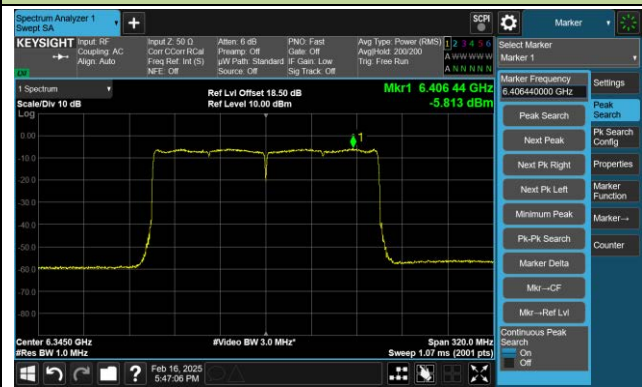

802.11ax-HE160 Power Spectral Density- Ant 1 (Nss = 1)

Channel 15 (6025MHz)

Channel 47 (6185MHz)

Channel 79 (6345MHz)

Channel 111 (6505MHz)

Channel 143 (6665MHz)

Channel 175 (6825MHz)

802.11be-EHT20 Power Spectral Density- Ant 1 (Nss = 1)

Channel 1 (5955MHz)

Channel 45 (6175MHz)

Channel 93 (6415MHz)

Channel 97 (6435MHz)

Channel 105 (6475MHz)

Channel 113 (6515MHz)

802.11be-EHT20 Power Spectral Density- Ant 1 (Nss = 1)

Channel 117 (6535MHz)