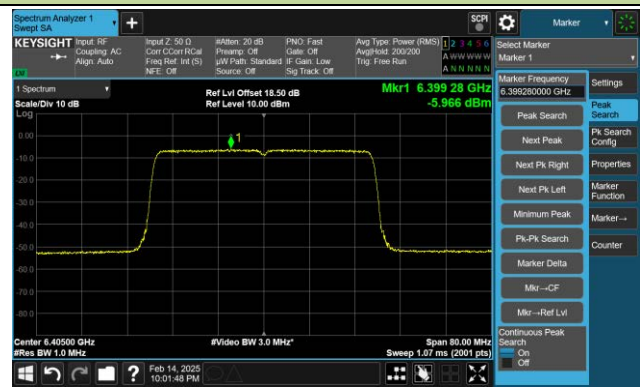

Channel 91 (6405MHz)