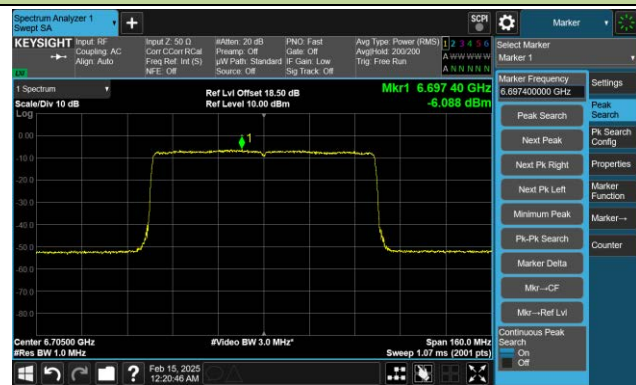

802.11ax-HE80 Power Spectral Density- Ant 0 (Nss = 1)

Channel 151 (6705MHz)

Channel 167 (6785MHz)

Channel 183 (6865MHz)

Channel 199 (6945MHz)

Channel 215 (7025MHz)

802.11ax-HE160 Power Spectral Density- Ant 0 (Nss = 1)