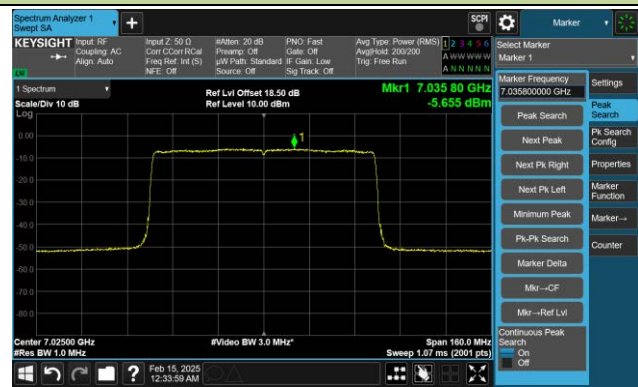

Channel 187 (6885MHz)

Channel 195 (6925MHz)

Channel 211 (7005MHz)

802.11ax-HE80 Power Spectral Density- Ant 1 (Nss = 1)

Channel 7 (5985MHz)

Channel 39 (6145MHz)

Channel 87 (6385MHz)

Channel 103 (6465MHz)

Channel 119 (6545MHz)

Channel 135 (6625MHz)

802.11ax-HE80 Power Spectral Density- Ant 1 (Nss = 1)

Channel 151 (6705MHz)

Channel 167 (6785MHz)

Channel 183 (6865MHz)

Channel 199 (6945MHz)

Channel 215 (7025MHz)

802.11ax-HE160 Power Spectral Density- Ant 1 (Nss = 1)

Channel 15 (6025MHz)

Channel 47 (6185MHz)

Channel 79 (6345MHz)

Channel 111 (6505MHz)

Channel 143 (6665MHz)

Channel 175 (6825MHz)

802.11be-EHT20 Power Spectral Density- Ant 1 (Nss = 1)