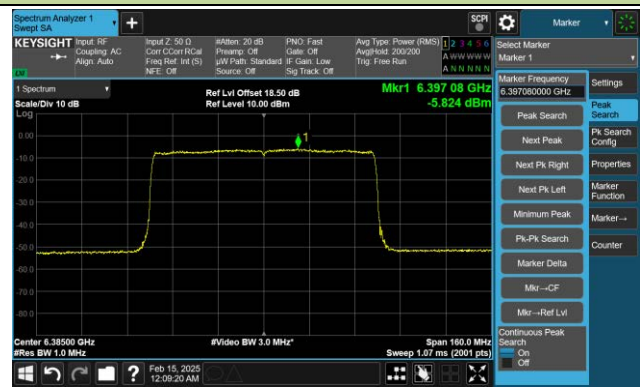

Channel 187 (6885MHz)

Channel 195 (6925MHz)

Channel 211 (7005MHz)

802.11ax-HE80 Power Spectral Density- Ant 1 (Nss = 1)

Channel 7 (5985MHz)

Channel 39 (6145MHz)

Channel 87 (6385MHz)

Channel 103 (6465MHz)

Channel 119 (6545MHz)

Channel 135 (6625MHz)

802.11ax-HE80 Power Spectral Density- Ant 1 (Nss = 1)

Channel 151 (6705MHz)

Channel 167 (6785MHz)

Channel 183 (6865MHz)

Channel 199 (6945MHz)

Channel 215 (7025MHz)