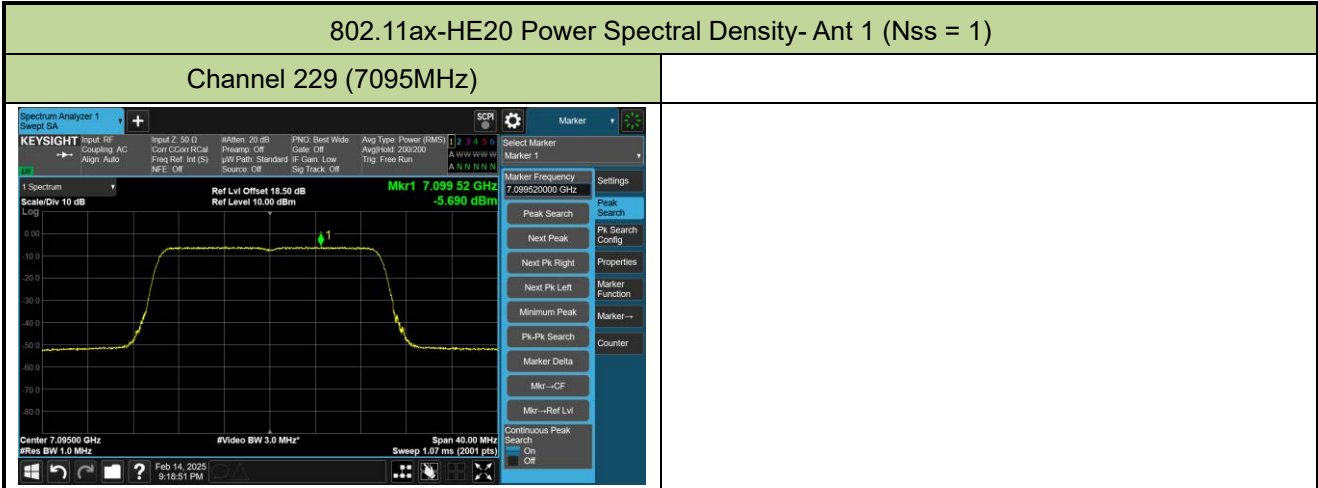

Channel 149 (6695MHz)

Channel 181 (6855MHz)

Channel 185 (6875MHz)

Channel 189 (6895MHz)

Channel 213 (7015MHz)

802.11ax-HE40 Power Spectral Density- Ant 1 (Nss = 1)

Channel 3 (5965MHz)

Channel 43 (6165MHz)