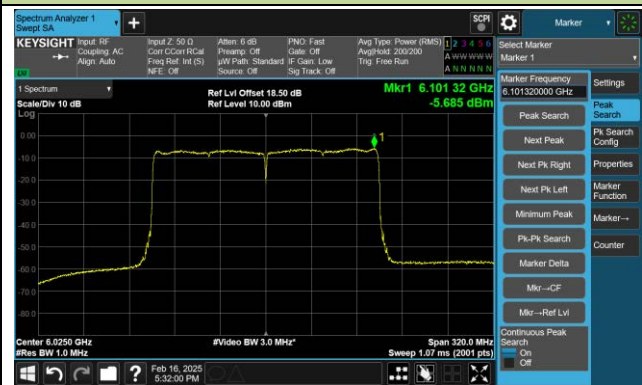

Channel 187 (6885MHz)

Channel 195 (6925MHz)

Channel 211 (7005MHz)

802.11ax-HE80 Power Spectral Density- Ant 1 (Nss = 1)

Channel 7 (5985MHz)

Channel 39 (6145MHz)

Channel 87 (6385MHz)

Channel 103 (6465MHz)

Channel 119 (6545MHz)

Channel 135 (6625MHz)

802.11ax-HE80 Power Spectral Density- Ant 1 (Nss = 1)

Channel 151 (6705MHz)

Channel 167 (6785MHz)

Channel 183 (6865MHz)

Channel 199 (6945MHz)

Channel 215 (7025MHz)

802.11ax-HE160 Power Spectral Density- Ant 1 (Nss = 1)

Channel 15 (6025MHz)

Channel 47 (6185MHz)

Channel 79 (6345MHz)

Channel 111 (6505MHz)

Channel 143 (6665MHz)

Channel 175 (6825MHz)

802.11be-EHT20 Power Spectral Density- Ant 1 (Nss = 1)