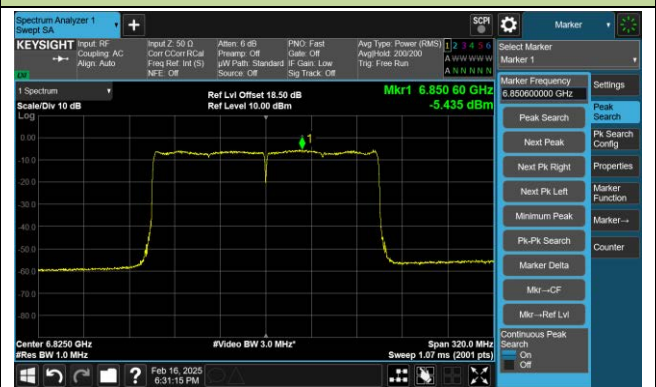

802.11ax-HE80 Power Spectral Density- Ant 0 (Nss = 1)

Channel 151 (6705MHz)

Channel 167 (6785MHz)

Channel 183 (6865MHz)

Channel 199 (6945MHz)

Channel 215 (7025MHz)

802.11ax-HE160 Power Spectral Density- Ant 0 (Nss = 1)

Channel 15 (6025MHz)

Channel 47 (6185MHz)

Channel 79 (6345MHz)

Channel 111 (6505MHz)

Channel 143 (6665MHz)

Channel 175 (6825MHz)

802.11be-EHT20 Power Spectral Density- Ant 0 (Nss = 1)

Channel 1 (5955MHz)

Channel 45 (6175MHz)

Channel 93 (6415MHz)

Channel 97 (6435MHz)

Channel 105 (6475MHz)

Channel 113 (6515MHz)

802.11be-EHT20 Power Spectral Density- Ant 0 (Nss = 1)

Channel 117 (6535MHz)

Channel 149 (6695MHz)