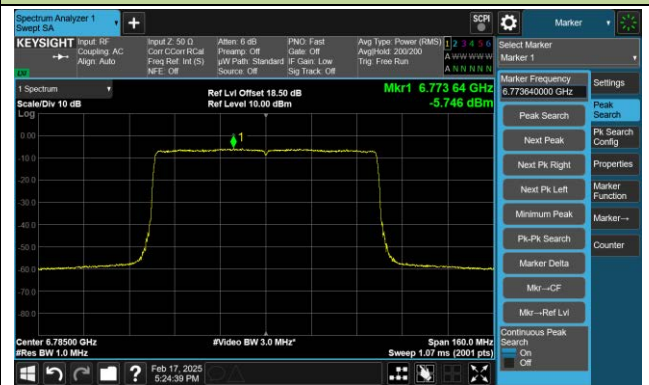

Channel 119 (6545MHz)

Channel 135 (6625MHz)

802.11be-EHT80 Power Spectral Density- Ant 0 (Nss = 1)

Channel 151 (6705MHz)

Channel 167 (6785MHz)

Channel 183 (6865MHz)

Channel 199 (6945MHz)

Channel 215 (7025MHz)

802.11be-EHT160 Power Spectral Density- Ant 0 (Nss = 1)

Channel 15 (6025MHz)

Channel 47 (6185MHz)

Channel 79 (6345MHz)

Channel 111 (6505MHz)

Channel 143 (6665MHz)

Channel 175 (6825MHz)

802.11be-EHT320 Power Spectral Density- Ant 0 (Nss = 1)