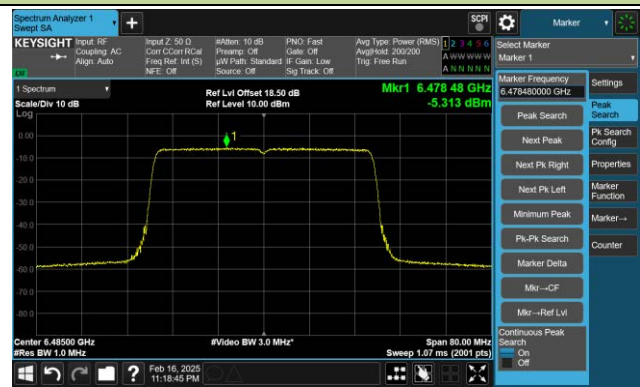

Channel 181 (6855MHz)

Channel 185 (6875MHz)

Channel 189 (6895MHz)

Channel 213 (7015MHz)

802.11be-EHT40 Power Spectral Density- Ant 0 (Nss = 1)

Channel 3 (5965MHz)

Channel 43 (6165MHz)

Channel 91 (6405MHz)

Channel 99 (6445MHz)

Channel 107 (6485MHz)

Channel 115 (6525MHz)

802.11be-EHT80 Power Spectral Density- Ant 0 (Nss = 1)

Channel 7 (5985MHz)

Channel 39 (6145MHz)

Channel 87 (6385MHz)

Channel 103 (6465MHz)