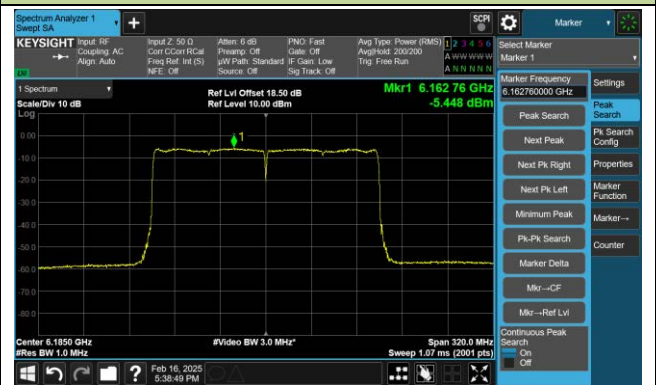

802.11ax-HE80 Power Spectral Density- Ant 0 (Nss = 1)

Channel 151 (6705MHz)

Channel 167 (6785MHz)

Channel 183 (6865MHz)

Channel 199 (6945MHz)

Channel 215 (7025MHz)

802.11ax-HE160 Power Spectral Density- Ant 0 (Nss = 1)

Channel 15 (6025MHz)

Channel 47 (6185MHz)

Channel 79 (6345MHz)

Channel 111 (6505MHz)

Channel 143 (6665MHz)

Channel 175 (6825MHz)

802.11be-EHT20 Power Spectral Density- Ant 0 (Nss = 1)

Channel 1 (5955MHz)