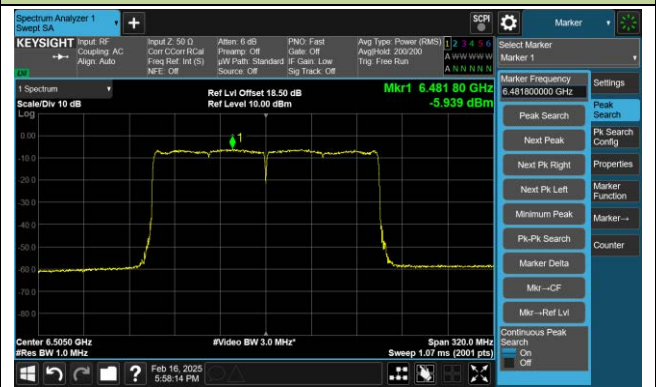

Channel 119 (6545MHz)

Channel 135 (6625MHz)

802.11ax-HE80 Power Spectral Density- Ant 1 (Nss = 1)

Channel 151 (6705MHz)

Channel 167 (6785MHz)

Channel 183 (6865MHz)

Channel 199 (6945MHz)

Channel 215 (7025MHz)

802.11ax-HE160 Power Spectral Density- Ant 1 (Nss = 1)

Channel 15 (6025MHz)

Channel 47 (6185MHz)

Channel 79 (6345MHz)

Channel 111 (6505MHz)

Channel 143 (6665MHz)

Channel 175 (6825MHz)

802.11be-EHT20 Power Spectral Density- Ant 1 (Nss = 1)

Channel 1 (5955MHz)

Channel 45 (6175MHz)

Channel 93 (6415MHz)

Channel 97 (6435MHz)

Channel 105 (6475MHz)

Channel 113 (6515MHz)

802.11be-EHT20 Power Spectral Density- Ant 1 (Nss = 1)

Channel 117 (6535MHz)