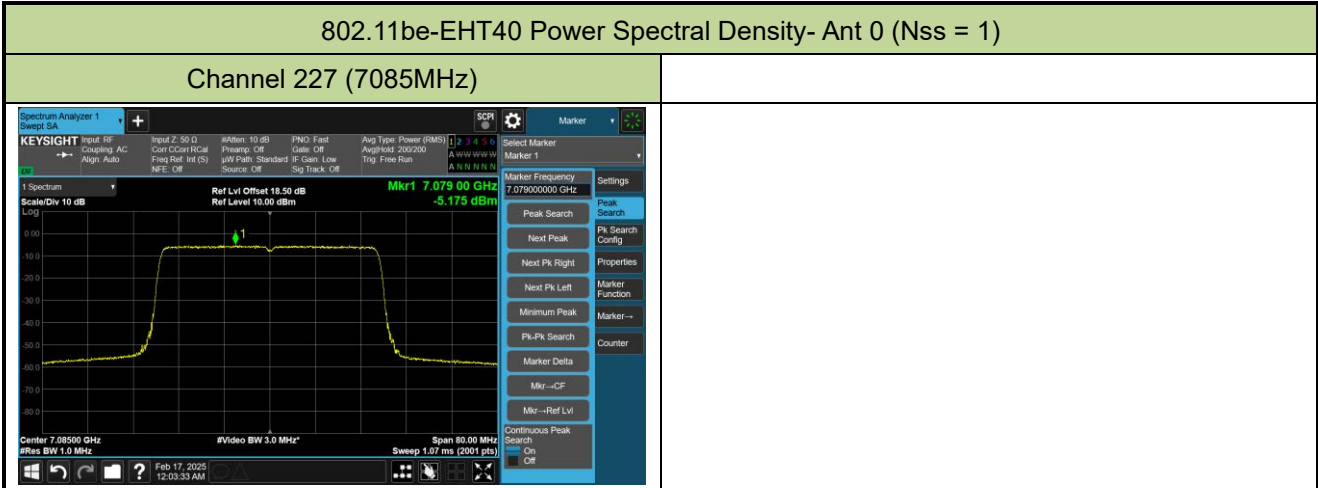

Channel 99 (6445MHz)

Channel 107 (6485MHz)

Channel 115 (6525MHz)

802.11be-EHT80 Power Spectral Density- Ant 0 (Nss = 1)

Channel 7 (5985MHz)

Channel 39 (6145MHz)

Channel 87 (6385MHz)

Channel 103 (6465MHz)

Channel 119 (6545MHz)

Channel 135 (6625MHz)

802.11be-EHT80 Power Spectral Density- Ant 0 (Nss = 1)

Channel 151 (6705MHz)

Channel 167 (6785MHz)

Channel 183 (6865MHz)

Channel 199 (6945MHz)

Channel 215 (7025MHz)