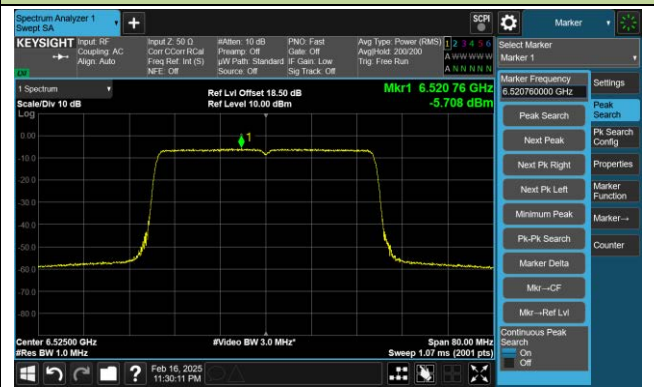

Channel 181 (6855MHz)

Channel 185 (6875MHz)

Channel 189 (6895MHz)

Channel 213 (7015MHz)

802.11be-EHT40 Power Spectral Density- Ant 0 (Nss = 1)

Channel 3 (5965MHz)

Channel 43 (6165MHz)

Channel 91 (6405MHz)

Channel 99 (6445MHz)

Channel 107 (6485MHz)

Channel 115 (6525MHz)

802.11be-EHT80 Power Spectral Density- Ant 0 (Nss = 1)

Channel 7 (5985MHz)

Channel 39 (6145MHz)

Channel 87 (6385MHz)

Channel 103 (6465MHz)