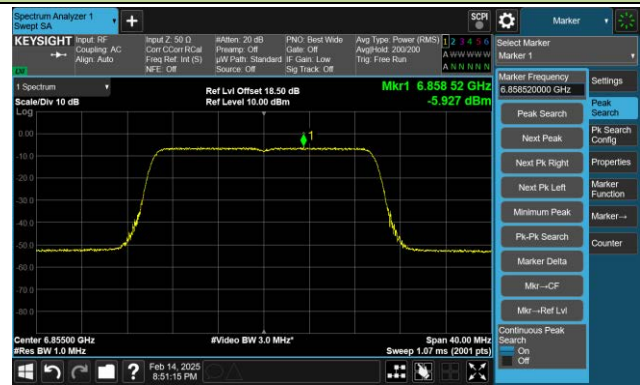

Channel 181 (6855MHz)