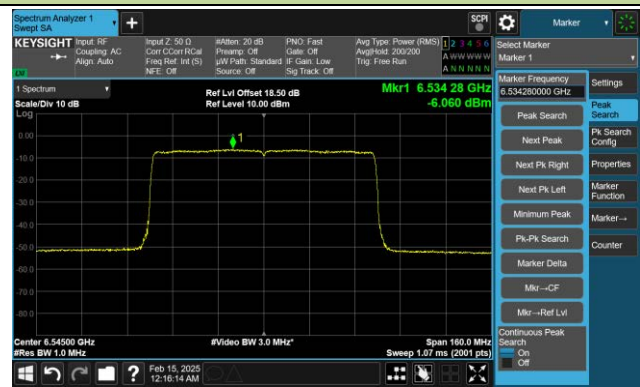

Channel 187 (6885MHz)

Channel 195 (6925MHz)

Channel 211 (7005MHz)

802.11ax-HE80 Power Spectral Density- Ant 1 (Nss = 1)

Channel 7 (5985MHz)

Channel 39 (6145MHz)

Channel 87 (6385MHz)

Channel 103 (6465MHz)

Channel 119 (6545MHz)

Channel 135 (6625MHz)

802.11ax-HE80 Power Spectral Density- Ant 1 (Nss = 1)

Channel 151 (6705MHz)

Channel 167 (6785MHz)

Channel 183 (6865MHz)

Channel 199 (6945MHz)

Channel 215 (7025MHz)