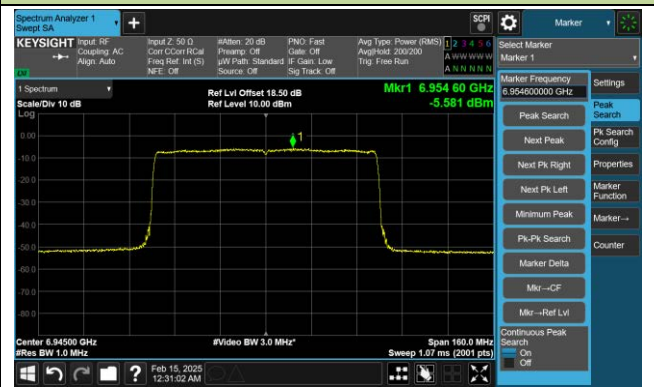

Channel 119 (6545MHz)

Channel 135 (6625MHz)

802.11ax-HE80 Power Spectral Density- Ant 1 (Nss = 1)

Channel 151 (6705MHz)

Channel 167 (6785MHz)

Channel 183 (6865MHz)

Channel 199 (6945MHz)

Channel 215 (7025MHz)