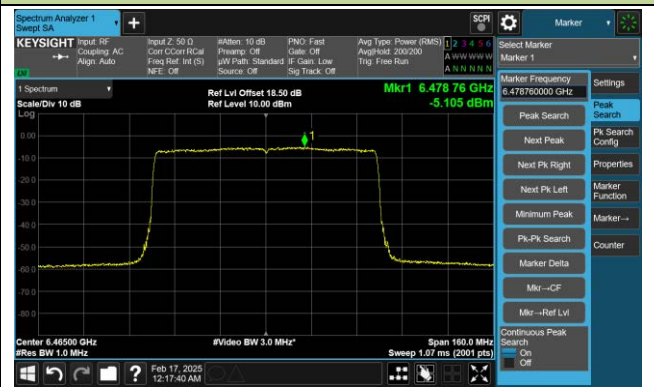

Channel 99 (6445MHz)

Channel 107 (6485MHz)

Channel 115 (6525MHz)

802.11be-EHT80 Power Spectral Density- Ant 0 (Nss = 1)

Channel 7 (5985MHz)

Channel 39 (6145MHz)

Channel 87 (6385MHz)

Channel 103 (6465MHz)

Channel 119 (6545MHz)

Channel 135 (6625MHz)

802.11be-EHT80 Power Spectral Density- Ant 0 (Nss = 1)

Channel 151 (6705MHz)

Channel 167 (6785MHz)

Channel 183 (6865MHz)

Channel 199 (6945MHz)

Channel 215 (7025MHz)