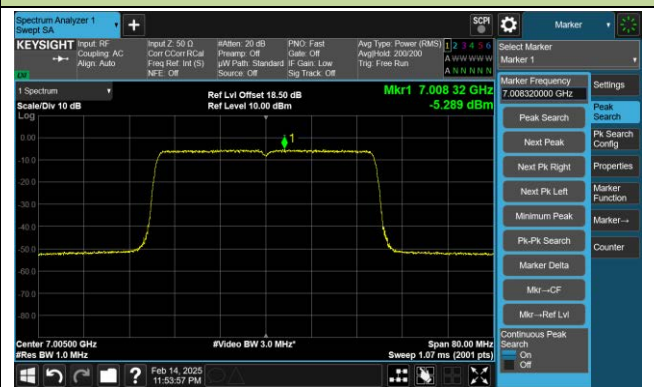

Channel 91 (6405MHz)

Channel 99 (6445MHz)

Channel 107 (6485MHz)

Channel 115 (6525MHz)

802.11ax-HE40 Power Spectral Density- Ant 1 (Nss = 1)

Channel 123 (6565MHz)

Channel 147 (6685MHz)

Channel 179 (6845MHz)

Channel 187 (6885MHz)

Channel 195 (6925MHz)

Channel 211 (7005MHz)

802.11ax-HE80 Power Spectral Density- Ant 1 (Nss = 1)

Channel 7 (5985MHz)

Channel 39 (6145MHz)

Channel 87 (6385MHz)

Channel 103 (6465MHz)