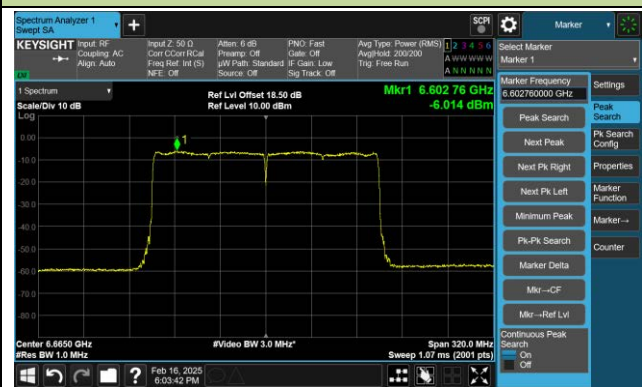

802.11ax-HE160 Power Spectral Density- Ant 1 (Nss = 1)

Channel 15 (6025MHz)

Channel 47 (6185MHz)

Channel 79 (6345MHz)

Channel 111 (6505MHz)

Channel 143 (6665MHz)

Channel 175 (6825MHz)

802.11be-EHT20 Power Spectral Density- Ant 1 (Nss = 1)