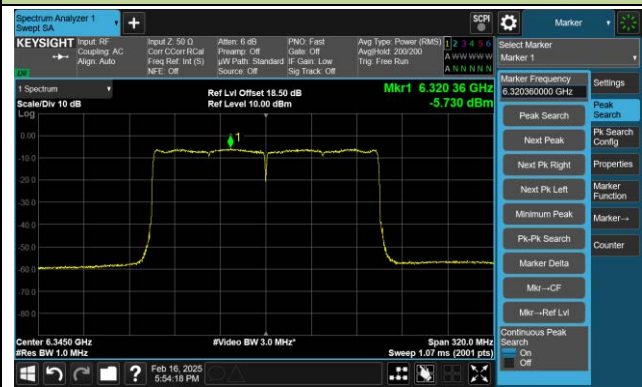

802.11ax-HE80 Power Spectral Density- Ant 0 (Nss = 1)

Channel 151 (6705MHz)

Channel 167 (6785MHz)

Channel 183 (6865MHz)

Channel 199 (6945MHz)

Channel 215 (7025MHz)

802.11ax-HE160 Power Spectral Density- Ant 0 (Nss = 1)

Channel 15 (6025MHz)

Channel 47 (6185MHz)

Channel 79 (6345MHz)

Channel 111 (6505MHz)

Channel 143 (6665MHz)

Channel 175 (6825MHz)

802.11be-EHT20 Power Spectral Density- Ant 0 (Nss = 1)

Channel 1 (5955MHz)