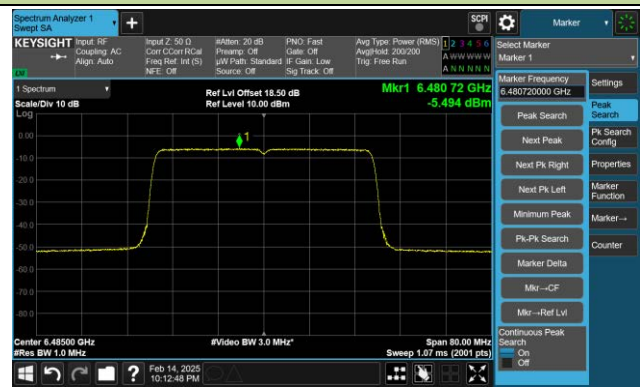

Channel 107 (6485MHz)