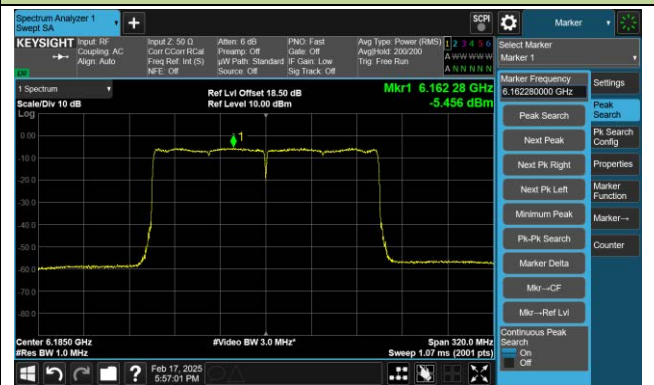

Channel 119 (6545MHz)

Channel 135 (6625MHz)

802.11be-EHT80 Power Spectral Density- Ant 0 (Nss = 1)

Channel 151 (6705MHz)

Channel 167 (6785MHz)

Channel 183 (6865MHz)

Channel 199 (6945MHz)

Channel 215 (7025MHz)

802.11be-EHT160 Power Spectral Density- Ant 0 (Nss = 1)

Channel 15 (6025MHz)

Channel 47 (6185MHz)

Channel 79 (6345MHz)

Channel 111 (6505MHz)

Channel 143 (6665MHz)

Channel 175 (6825MHz)

802.11be-EHT320 Power Spectral Density- Ant 0 (Nss = 1)