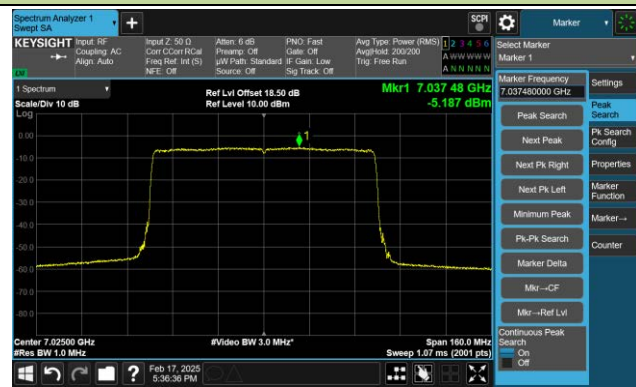

Channel 119 (6545MHz)

Channel 135 (6625MHz)

802.11be-EHT80 Power Spectral Density- Ant 0 (Nss = 1)

Channel 151 (6705MHz)

Channel 167 (6785MHz)

Channel 183 (6865MHz)

Channel 199 (6945MHz)

Channel 215 (7025MHz)

802.11be-EHT160 Power Spectral Density- Ant 0 (Nss = 1)

Channel 15 (6025MHz)

Channel 47 (6185MHz)

Channel 79 (6345MHz)

Channel 111 (6505MHz)

Channel 143 (6665MHz)

Channel 175 (6825MHz)

802.11be-EHT320 Power Spectral Density- Ant 0 (Nss = 1)