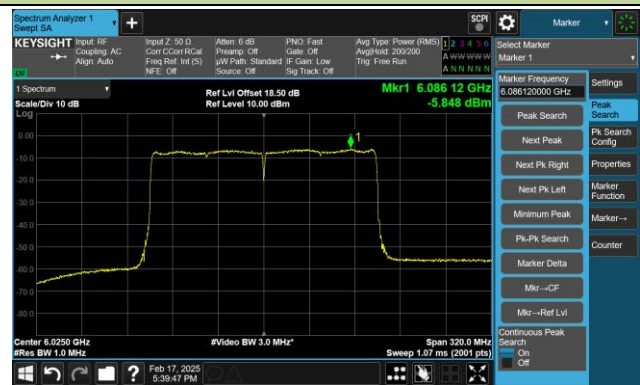

Channel 119 (6545MHz)

Channel 135 (6625MHz)

802.11be-EHT80 Power Spectral Density- Ant 0 (Nss = 1)

Channel 151 (6705MHz)

Channel 167 (6785MHz)

Channel 183 (6865MHz)

Channel 199 (6945MHz)

Channel 215 (7025MHz)

802.11be-EHT160 Power Spectral Density- Ant 0 (Nss = 1)

Channel 15 (6025MHz)

Channel 47 (6185MHz)

Channel 79 (6345MHz)

Channel 111 (6505MHz)

Channel 143 (6665MHz)

Channel 175 (6825MHz)

802.11be-EHT320 Power Spectral Density- Ant 0 (Nss = 1)