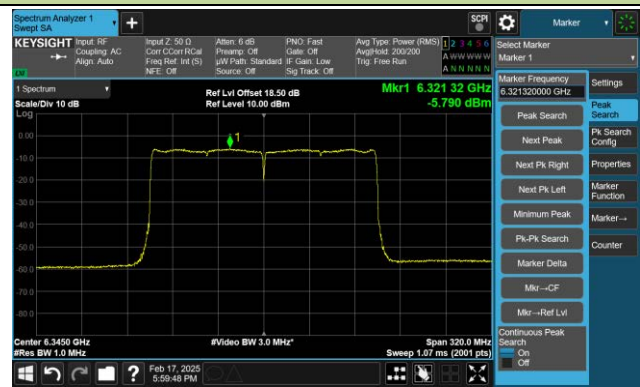

802.11be-EHT160 Power Spectral Density- Ant 0 (Nss = 1)

Channel 15 (6025MHz)

Channel 47 (6185MHz)

Channel 79 (6345MHz)

Channel 111 (6505MHz)

Channel 143 (6665MHz)

Channel 175 (6825MHz)

802.11be-EHT320 Power Spectral Density- Ant 0 (Nss = 1)

Channel 31 (6105MHz)

Channel 63 (6265MHz)

Channel 95 (6425MHz)

Channel 127 (6585MHz)

Channel 159 (6745MHz)

Channel 191 (6905MHz)

802.11ax-HE20 Power Spectral Density- Ant 1 (Nss = 1)

Channel 117 (6535MHz)