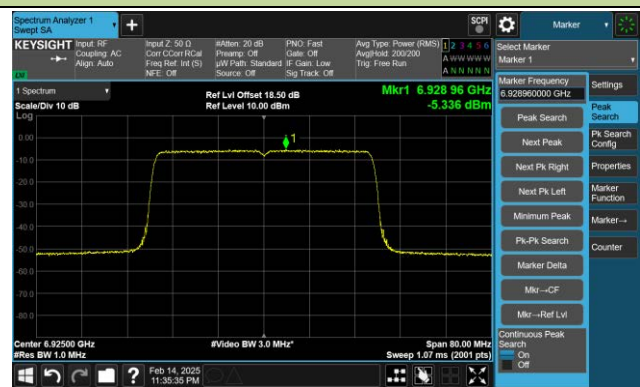

Channel 91 (6405MHz)

Channel 99 (6445MHz)

Channel 107 (6485MHz)

Channel 115 (6525MHz)

802.11ax-HE40 Power Spectral Density- Ant 1 (Nss = 1)

Channel 123 (6565MHz)

Channel 147 (6685MHz)

Channel 179 (6845MHz)

Channel 187 (6885MHz)

Channel 195 (6925MHz)

Channel 211 (7005MHz)

802.11ax-HE80 Power Spectral Density- Ant 1 (Nss = 1)

Channel 7 (5985MHz)

Channel 39 (6145MHz)

Channel 87 (6385MHz)

Channel 103 (6465MHz)