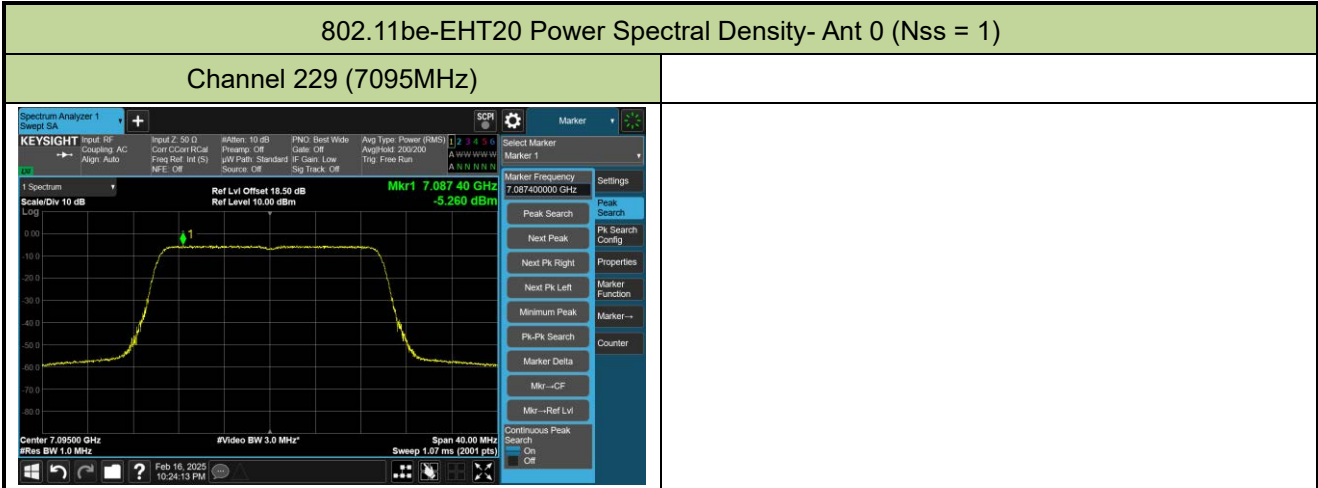

Channel 181 (6855MHz)

Channel 185 (6875MHz)

Channel 189 (6895MHz)

Channel 213 (7015MHz)

802.11be-EHT40 Power Spectral Density- Ant 0 (Nss = 1)

Channel 3 (5965MHz)

Channel 43 (6165MHz)

Channel 91 (6405MHz)

Channel 99 (6445MHz)

Channel 107 (6485MHz)

Channel 115 (6525MHz)

802.11be-EHT80 Power Spectral Density- Ant 0 (Nss = 1)

Channel 7 (5985MHz)

Channel 39 (6145MHz)

Channel 87 (6385MHz)

Channel 103 (6465MHz)