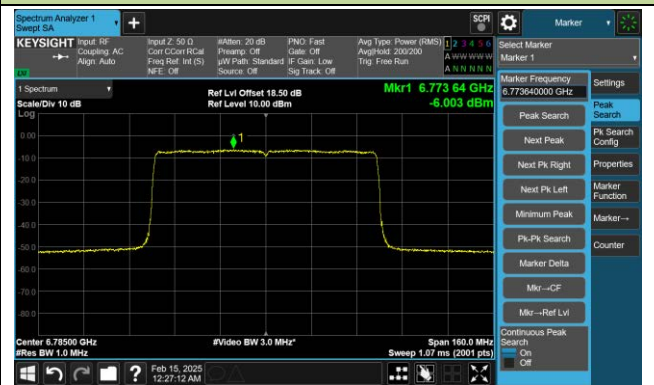

Channel 119 (6545MHz)

Channel 135 (6625MHz)

802.11ax-HE80 Power Spectral Density- Ant 1 (Nss = 1)

Channel 151 (6705MHz)

Channel 167 (6785MHz)

Channel 183 (6865MHz)

Channel 199 (6945MHz)

Channel 215 (7025MHz)