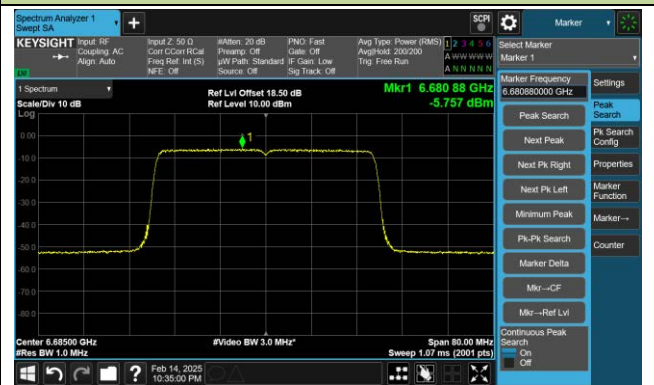

Channel 91 (6405MHz)

Channel 99 (6445MHz)

Channel 107 (6485MHz)

Channel 115 (6525MHz)

802.11ax-HE40 Power Spectral Density- Ant 1 (Nss = 1)

Channel 123 (6565MHz)

Channel 147 (6685MHz)

Channel 179 (6845MHz)

Channel 187 (6885MHz)

Channel 195 (6925MHz)

Channel 211 (7005MHz)

802.11ax-HE80 Power Spectral Density- Ant 1 (Nss = 1)

Channel 7 (5985MHz)

Channel 39 (6145MHz)

Channel 87 (6385MHz)

Channel 103 (6465MHz)