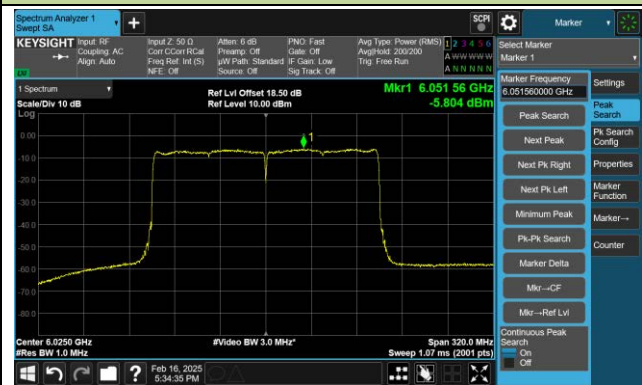

802.11ax-HE80 Power Spectral Density- Ant 0 (Nss = 1)

Channel 151 (6705MHz)

Channel 167 (6785MHz)

Channel 183 (6865MHz)

Channel 199 (6945MHz)

Channel 215 (7025MHz)

802.11ax-HE160 Power Spectral Density- Ant 0 (Nss = 1)

Channel 15 (6025MHz)

Channel 47 (6185MHz)

Channel 79 (6345MHz)

Channel 111 (6505MHz)

Channel 143 (6665MHz)

Channel 175 (6825MHz)

802.11be-EHT20 Power Spectral Density- Ant 0 (Nss = 1)

Channel 1 (5955MHz)