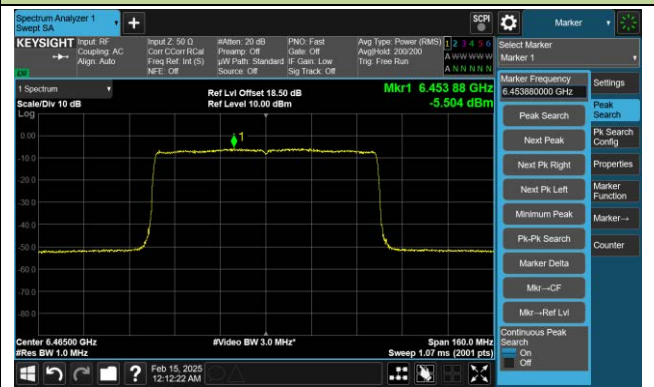

Channel 187 (6885MHz)

Channel 195 (6925MHz)

Channel 211 (7005MHz)

802.11ax-HE80 Power Spectral Density- Ant 1 (Nss = 1)

Channel 7 (5985MHz)

Channel 39 (6145MHz)

Channel 87 (6385MHz)

Channel 103 (6465MHz)

Channel 119 (6545MHz)

Channel 135 (6625MHz)

802.11ax-HE80 Power Spectral Density- Ant 1 (Nss = 1)

Channel 151 (6705MHz)

Channel 167 (6785MHz)

Channel 183 (6865MHz)

Channel 199 (6945MHz)

Channel 215 (7025MHz)