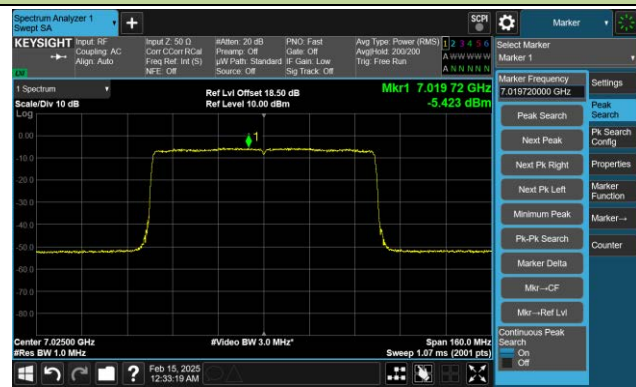

802.11ax-HE80 Power Spectral Density- Ant 0 (Nss = 1)

Channel 151 (6705MHz)

Channel 167 (6785MHz)

Channel 183 (6865MHz)

Channel 199 (6945MHz)

Channel 215 (7025MHz)

802.11ax-HE160 Power Spectral Density- Ant 0 (Nss = 1)