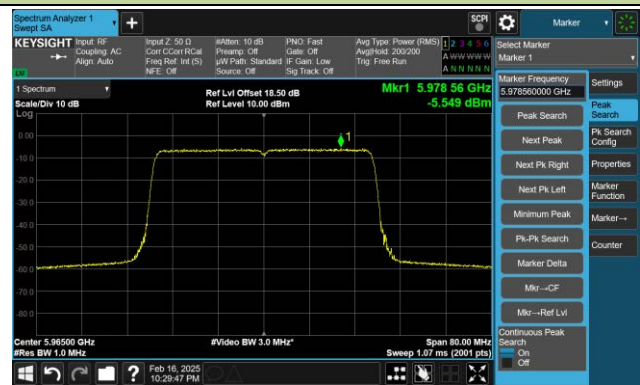

Channel 181 (6855MHz)

Channel 185 (6875MHz)

Channel 189 (6895MHz)

Channel 213 (7015MHz)

802.11be-EHT40 Power Spectral Density- Ant 0 (Nss = 1)

Channel 3 (5965MHz)

Channel 43 (6165MHz)

Channel 91 (6405MHz)

Channel 99 (6445MHz)

Channel 107 (6485MHz)

Channel 115 (6525MHz)

802.11be-EHT80 Power Spectral Density- Ant 0 (Nss = 1)

Channel 7 (5985MHz)

Channel 39 (6145MHz)

Channel 87 (6385MHz)

Channel 103 (6465MHz)