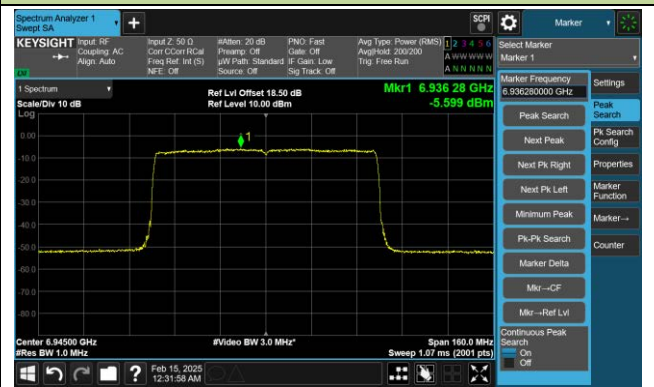

802.11ax-HE80 Power Spectral Density- Ant 0 (Nss = 1)

Channel 151 (6705MHz)

Channel 167 (6785MHz)

Channel 183 (6865MHz)

Channel 199 (6945MHz)

Channel 215 (7025MHz)

802.11ax-HE160 Power Spectral Density- Ant 0 (Nss = 1)

Channel 15 (6025MHz)

Channel 47 (6185MHz)

Channel 79 (6345MHz)

Channel 111 (6505MHz)

Channel 143 (6665MHz)

Channel 175 (6825MHz)

802.11be-EHT20 Power Spectral Density- Ant 0 (Nss = 1)

Channel 1 (5955MHz)