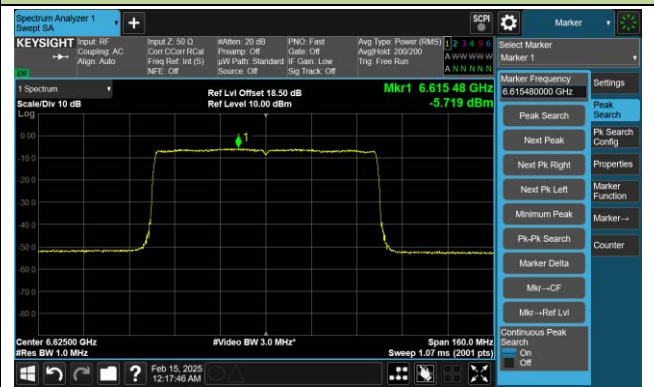

Channel 187 (6885MHz)

Channel 195 (6925MHz)

Channel 211 (7005MHz)

802.11ax-HE80 Power Spectral Density- Ant 1 (Nss = 1)

Channel 7 (5985MHz)

Channel 39 (6145MHz)

Channel 87 (6385MHz)

Channel 103 (6465MHz)

Channel 119 (6545MHz)

Channel 135 (6625MHz)

802.11ax-HE80 Power Spectral Density- Ant 1 (Nss = 1)

Channel 151 (6705MHz)

Channel 167 (6785MHz)

Channel 183 (6865MHz)

Channel 199 (6945MHz)

Channel 215 (7025MHz)