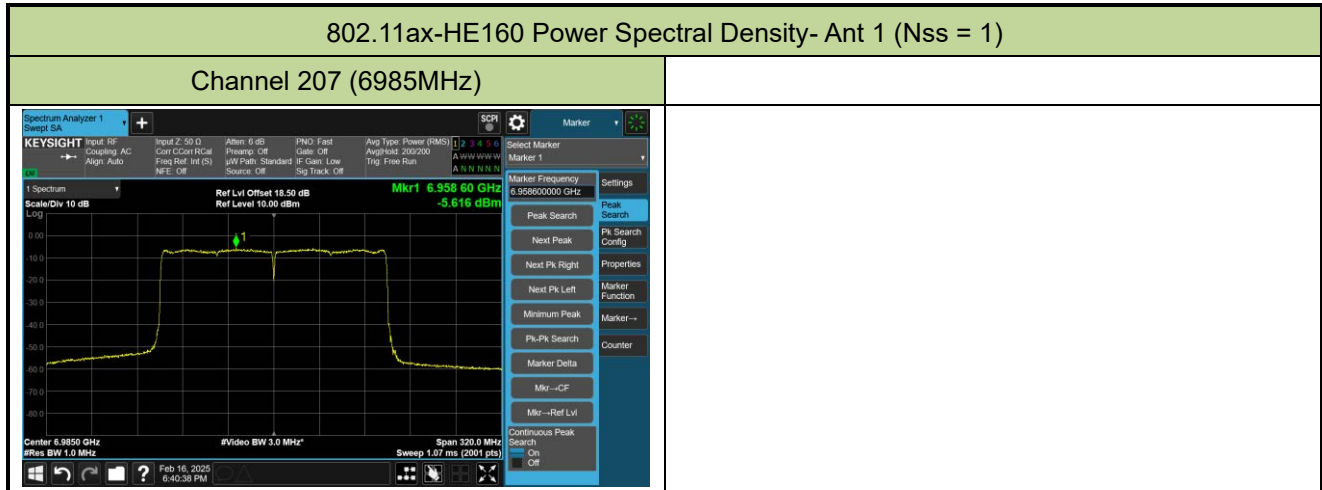

802.11ax-HE160 Power Spectral Density- Ant 1 (Nss = 1)

Channel 15 (6025MHz)

Channel 47 (6185MHz)

Channel 79 (6345MHz)

Channel 111 (6505MHz)

Channel 143 (6665MHz)

Channel 175 (6825MHz)

802.11be-EHT20 Power Spectral Density- Ant 1 (Nss = 1)

Channel 1 (5955MHz)

Channel 45 (6175MHz)

Channel 93 (6415MHz)

Channel 97 (6435MHz)

Channel 105 (6475MHz)

Channel 113 (6515MHz)

802.11be-EHT20 Power Spectral Density- Ant 1 (Nss = 1)

Channel 117 (6535MHz)