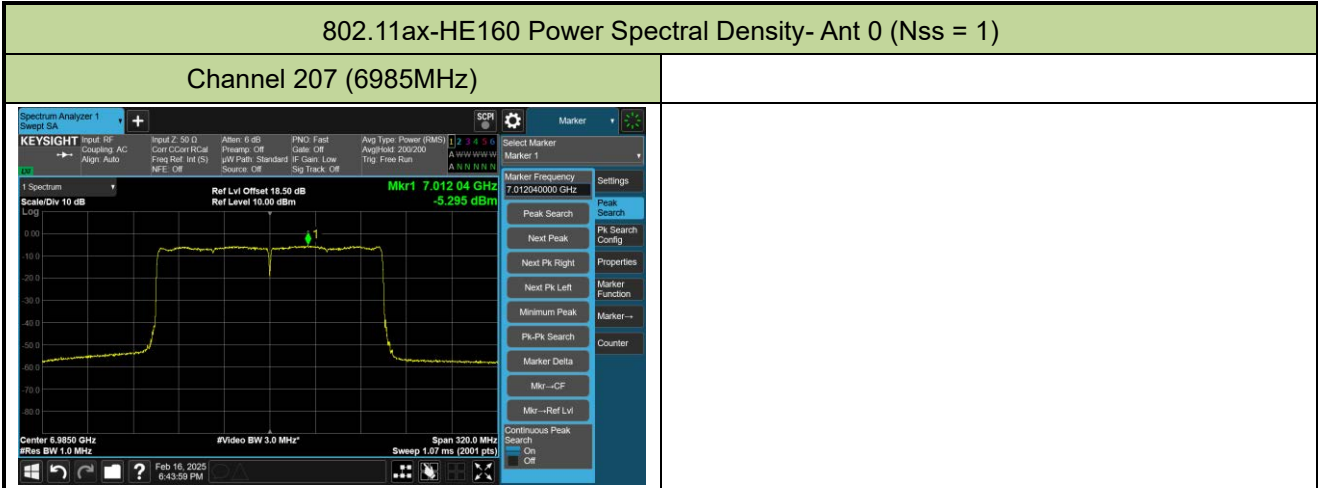

Channel 15 (6025MHz)

Channel 47 (6185MHz)

Channel 79 (6345MHz)

Channel 111 (6505MHz)

Channel 143 (6665MHz)

Channel 175 (6825MHz)

802.11be-EHT20 Power Spectral Density- Ant 0 (Nss = 1)

Channel 1 (5955MHz)

Channel 45 (6175MHz)

Channel 93 (6415MHz)

Channel 97 (6435MHz)

Channel 105 (6475MHz)

Channel 113 (6515MHz)

802.11be-EHT20 Power Spectral Density- Ant 0 (Nss = 1)

Channel 117 (6535MHz)

Channel 149 (6695MHz)