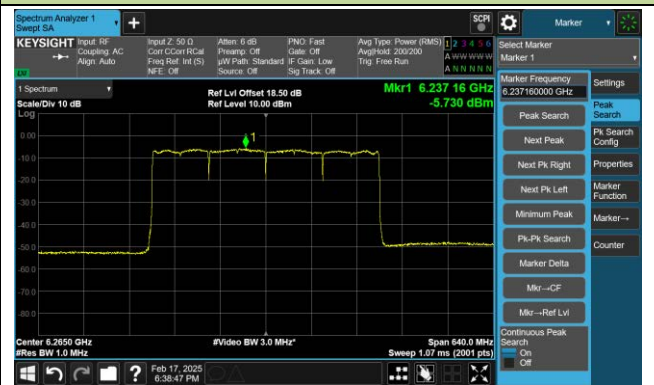

Channel 63 (6265MHz)