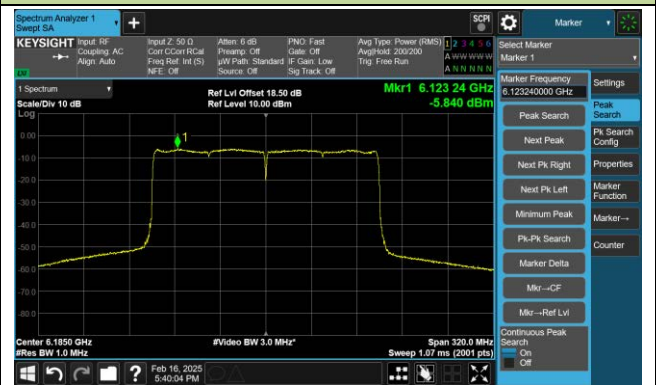

Channel 47 (6185MHz)