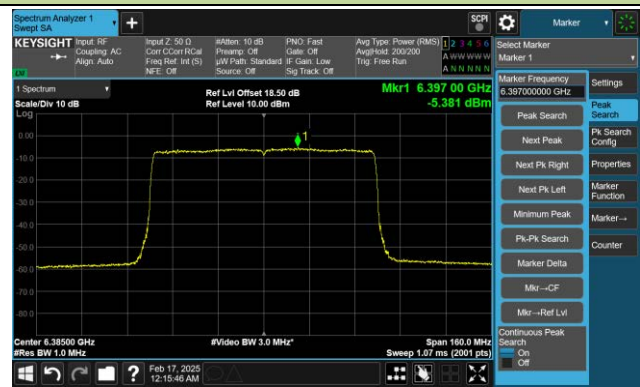

Channel 99 (6445MHz)

Channel 107 (6485MHz)

Channel 115 (6525MHz)

802.11be-EHT80 Power Spectral Density- Ant 0 (Nss = 1)

Channel 7 (5985MHz)

Channel 39 (6145MHz)

Channel 87 (6385MHz)

Channel 103 (6465MHz)

Channel 119 (6545MHz)

Channel 135 (6625MHz)

802.11be-EHT80 Power Spectral Density- Ant 0 (Nss = 1)

Channel 151 (6705MHz)

Channel 167 (6785MHz)

Channel 183 (6865MHz)

Channel 199 (6945MHz)

Channel 215 (7025MHz)