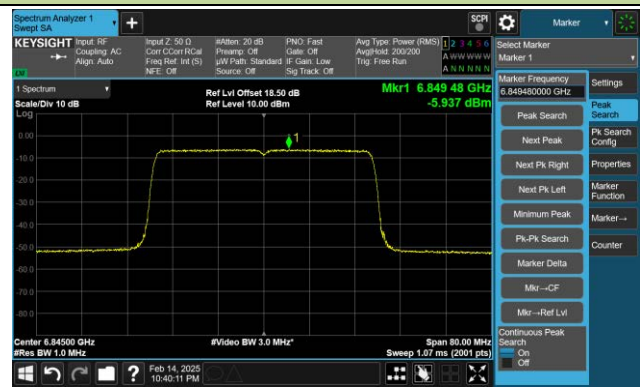

Channel 91 (6405MHz)

Channel 99 (6445MHz)

Channel 107 (6485MHz)

Channel 115 (6525MHz)

802.11ax-HE40 Power Spectral Density- Ant 1 (Nss = 1)

Channel 123 (6565MHz)

Channel 147 (6685MHz)

Channel 179 (6845MHz)

Channel 187 (6885MHz)

Channel 195 (6925MHz)

Channel 211 (7005MHz)

802.11ax-HE80 Power Spectral Density- Ant 1 (Nss = 1)

Channel 7 (5985MHz)

Channel 39 (6145MHz)

Channel 87 (6385MHz)

Channel 103 (6465MHz)