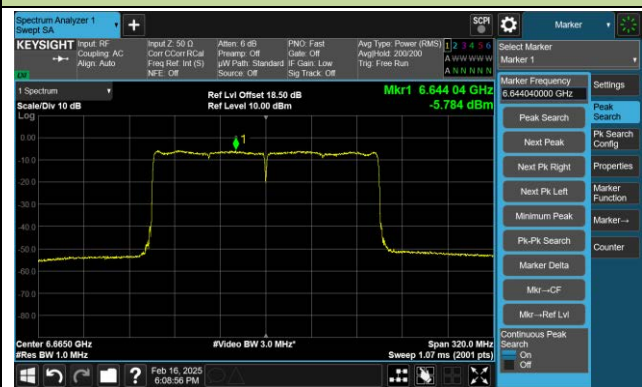

Channel 15 (6025MHz)

Channel 47 (6185MHz)

Channel 79 (6345MHz)

Channel 111 (6505MHz)

Channel 143 (6665MHz)

Channel 175 (6825MHz)

802.11be-EHT20 Power Spectral Density- Ant 0 (Nss = 1)

Channel 1 (5955MHz)

Channel 45 (6175MHz)

Channel 93 (6415MHz)

Channel 97 (6435MHz)

Channel 105 (6475MHz)

Channel 113 (6515MHz)

802.11be-EHT20 Power Spectral Density- Ant 0 (Nss = 1)

Channel 117 (6535MHz)

Channel 149 (6695MHz)