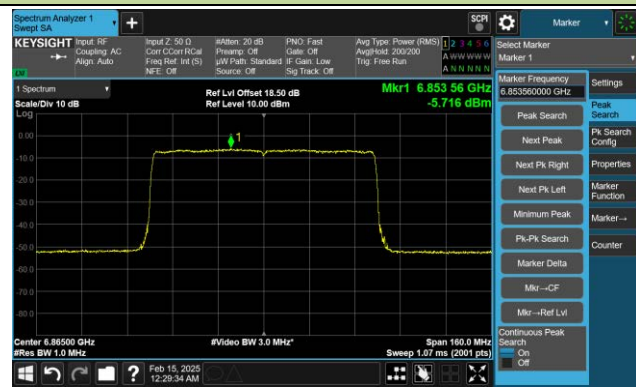

802.11ax-HE80 Power Spectral Density- Ant 0 (Nss = 1)

Channel 151 (6705MHz)

Channel 167 (6785MHz)

Channel 183 (6865MHz)

Channel 199 (6945MHz)

Channel 215 (7025MHz)

802.11ax-HE160 Power Spectral Density- Ant 0 (Nss = 1)

Channel 15 (6025MHz)

Channel 47 (6185MHz)

Channel 79 (6345MHz)

Channel 111 (6505MHz)

Channel 143 (6665MHz)

Channel 175 (6825MHz)

802.11be-EHT20 Power Spectral Density- Ant 0 (Nss = 1)

Channel 1 (5955MHz)