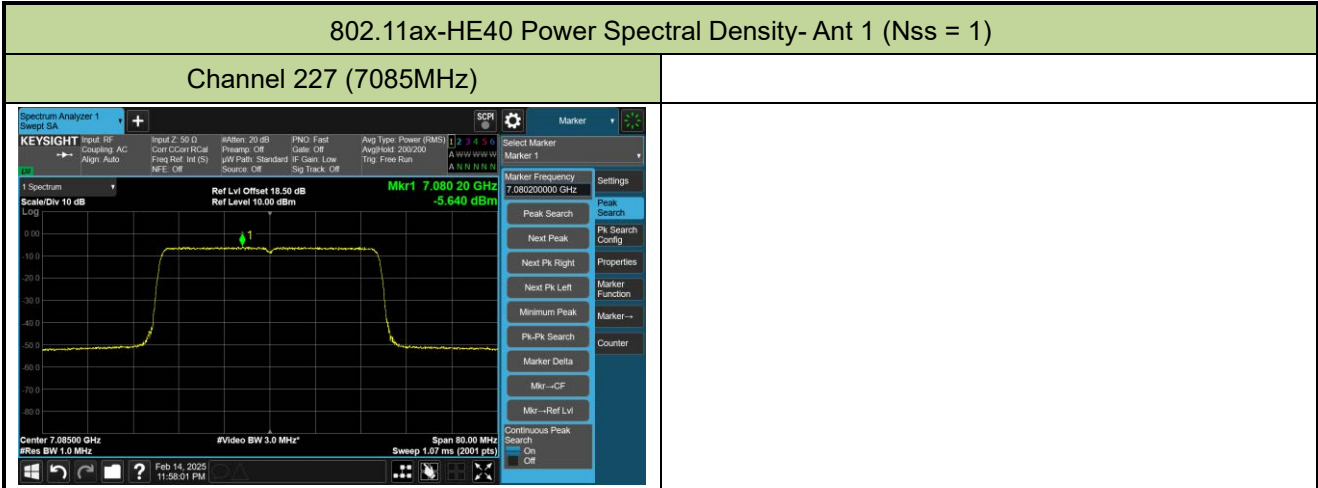

Channel 187 (6885MHz)

Channel 195 (6925MHz)

Channel 211 (7005MHz)

802.11ax-HE80 Power Spectral Density- Ant 1 (Nss = 1)

Channel 7 (5985MHz)

Channel 39 (6145MHz)

Channel 87 (6385MHz)

Channel 103 (6465MHz)