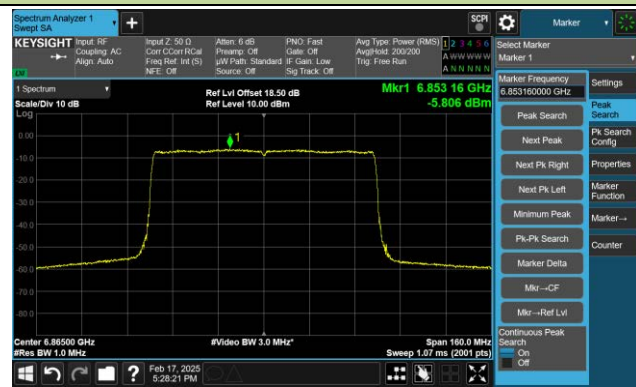

Channel 119 (6545MHz)

Channel 135 (6625MHz)

802.11be-EHT80 Power Spectral Density- Ant 0 (Nss = 1)

Channel 151 (6705MHz)

Channel 167 (6785MHz)

Channel 183 (6865MHz)

Channel 199 (6945MHz)

Channel 215 (7025MHz)

802.11be-EHT160 Power Spectral Density- Ant 0 (Nss = 1)

Channel 15 (6025MHz)

Channel 47 (6185MHz)

Channel 79 (6345MHz)

Channel 111 (6505MHz)

Channel 143 (6665MHz)

Channel 175 (6825MHz)

802.11be-EHT320 Power Spectral Density- Ant 0 (Nss = 1)