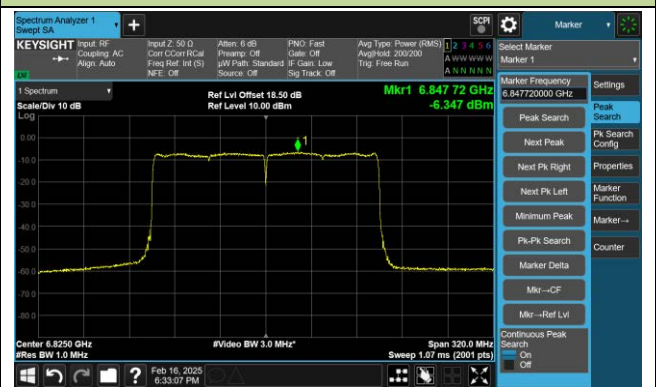

Channel 119 (6545MHz)

Channel 135 (6625MHz)

802.11ax-HE80 Power Spectral Density- Ant 1 (Nss = 1)

Channel 151 (6705MHz)

Channel 167 (6785MHz)

Channel 183 (6865MHz)

Channel 199 (6945MHz)

Channel 215 (7025MHz)

802.11ax-HE160 Power Spectral Density- Ant 1 (Nss = 1)

Channel 15 (6025MHz)

Channel 47 (6185MHz)

Channel 79 (6345MHz)

Channel 111 (6505MHz)

Channel 143 (6665MHz)

Channel 175 (6825MHz)

802.11be-EHT20 Power Spectral Density- Ant 1 (Nss = 1)

Channel 1 (5955MHz)

Channel 45 (6175MHz)

Channel 93 (6415MHz)

Channel 97 (6435MHz)

Channel 105 (6475MHz)

Channel 113 (6515MHz)

802.11be-EHT20 Power Spectral Density- Ant 1 (Nss = 1)

Channel 117 (6535MHz)