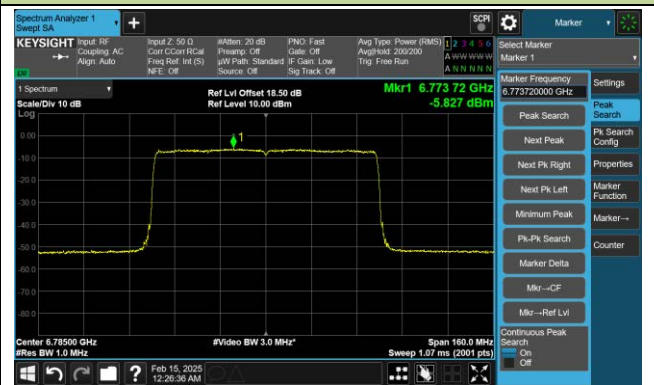

802.11ax-HE80 Power Spectral Density- Ant 0 (Nss = 1)

Channel 151 (6705MHz)

Channel 167 (6785MHz)

Channel 183 (6865MHz)

Channel 199 (6945MHz)

Channel 215 (7025MHz)

802.11ax-HE160 Power Spectral Density- Ant 0 (Nss = 1)

Channel 15 (6025MHz)

Channel 47 (6185MHz)

Channel 79 (6345MHz)

Channel 111 (6505MHz)

Channel 143 (6665MHz)

Channel 175 (6825MHz)

802.11be-EHT20 Power Spectral Density- Ant 0 (Nss = 1)

Channel 1 (5955MHz)