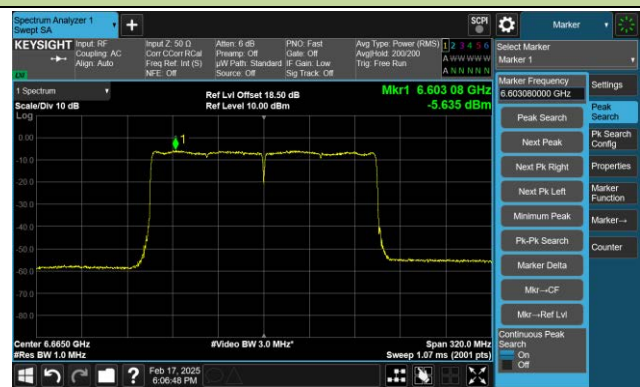

802.11be-EHT160 Power Spectral Density- Ant 0 (Nss = 1)

Channel 15 (6025MHz)

Channel 47 (6185MHz)

Channel 79 (6345MHz)

Channel 111 (6505MHz)

Channel 143 (6665MHz)

Channel 175 (6825MHz)

802.11be-EHT320 Power Spectral Density- Ant 0 (Nss = 1)

Channel 31 (6105MHz)

Channel 63 (6265MHz)

Channel 95 (6425MHz)

Channel 127 (6585MHz)

Channel 159 (6745MHz)

Channel 191 (6905MHz)

802.11ax-HE20 Power Spectral Density- Ant 1 (Nss = 1)

Channel 117 (6535MHz)