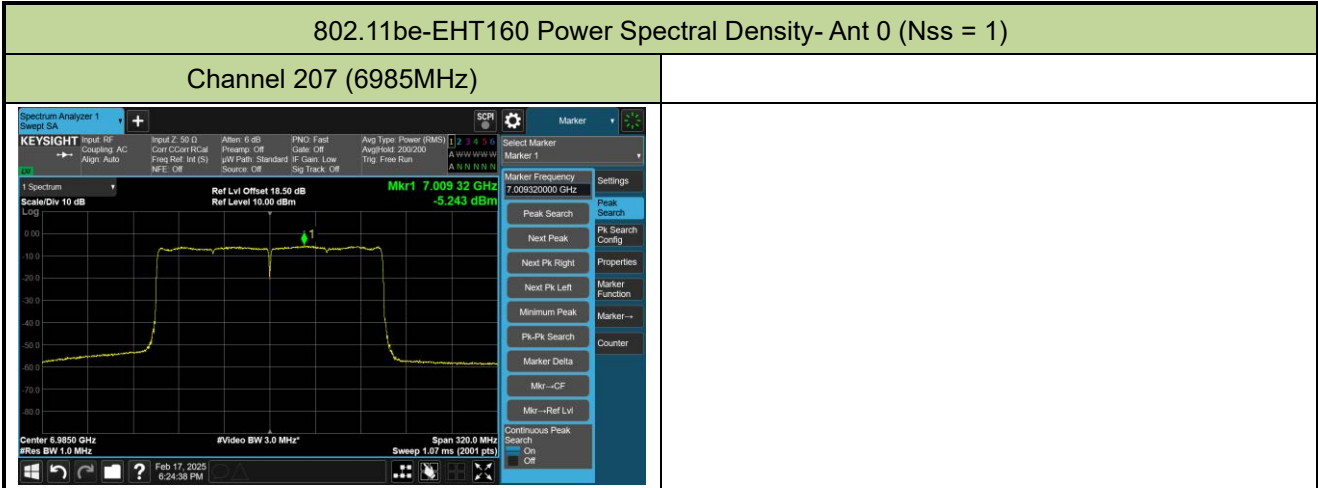

802.11be-EHT160 Power Spectral Density- Ant 0 (Nss = 1)

Channel 15 (6025MHz)

Channel 47 (6185MHz)

Channel 79 (6345MHz)

Channel 111 (6505MHz)

Channel 143 (6665MHz)

Channel 175 (6825MHz)

802.11be-EHT320 Power Spectral Density- Ant 0 (Nss = 1)

Channel 31 (6105MHz)

Channel 63 (6265MHz)

Channel 95 (6425MHz)

Channel 127 (6585MHz)

Channel 159 (6745MHz)

Channel 191 (6905MHz)

802.11ax-HE20 Power Spectral Density- Ant 1 (Nss = 1)

Channel 117 (6535MHz)