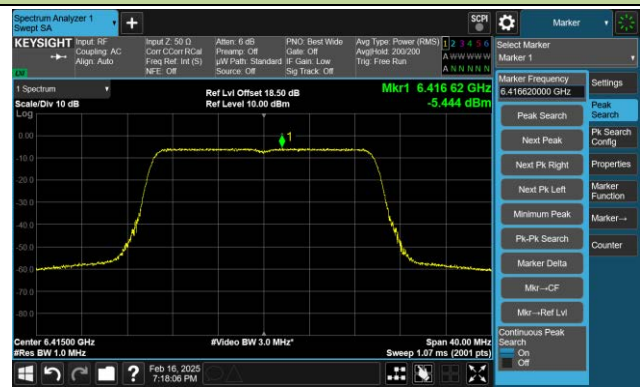

Channel 119 (6545MHz)

Channel 135 (6625MHz)

802.11ax-HE80 Power Spectral Density- Ant 1 (Nss = 1)

Channel 151 (6705MHz)

Channel 167 (6785MHz)

Channel 183 (6865MHz)

Channel 199 (6945MHz)

Channel 215 (7025MHz)

802.11ax-HE160 Power Spectral Density- Ant 1 (Nss = 1)

Channel 15 (6025MHz)

Channel 47 (6185MHz)

Channel 79 (6345MHz)

Channel 111 (6505MHz)

Channel 143 (6665MHz)

Channel 175 (6825MHz)

802.11be-EHT20 Power Spectral Density- Ant 1 (Nss = 1)

Channel 1 (5955MHz)

Channel 45 (6175MHz)

Channel 93 (6415MHz)

Channel 97 (6435MHz)

Channel 105 (6475MHz)

Channel 113 (6515MHz)

802.11be-EHT20 Power Spectral Density- Ant 1 (Nss = 1)

Channel 117 (6535MHz)

Channel 149 (6695MHz)

Channel 181 (6855MHz)

Channel 185 (6875MHz)

Channel 189 (6895MHz)

Channel 213 (7015MHz)