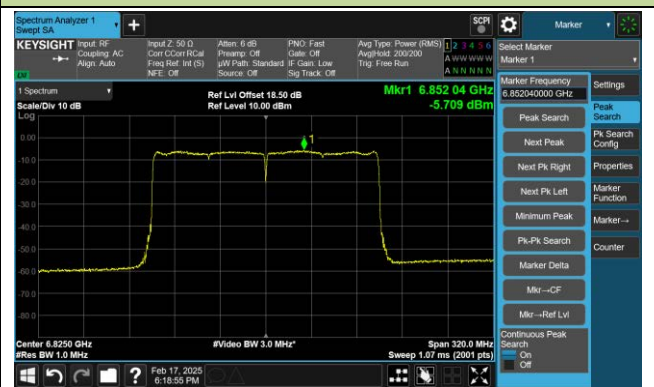

802.11be-EHT160 Power Spectral Density- Ant 0 (Nss = 1)

Channel 15 (6025MHz)

Channel 47 (6185MHz)

Channel 79 (6345MHz)

Channel 111 (6505MHz)

Channel 143 (6665MHz)

Channel 175 (6825MHz)

802.11be-EHT320 Power Spectral Density- Ant 0 (Nss = 1)

Channel 31 (6105MHz)

Channel 63 (6265MHz)

Channel 95 (6425MHz)

Channel 127 (6585MHz)

Channel 159 (6745MHz)

Channel 191 (6905MHz)

802.11ax-HE20 Power Spectral Density- Ant 1 (Nss = 1)

Channel 117 (6535MHz)