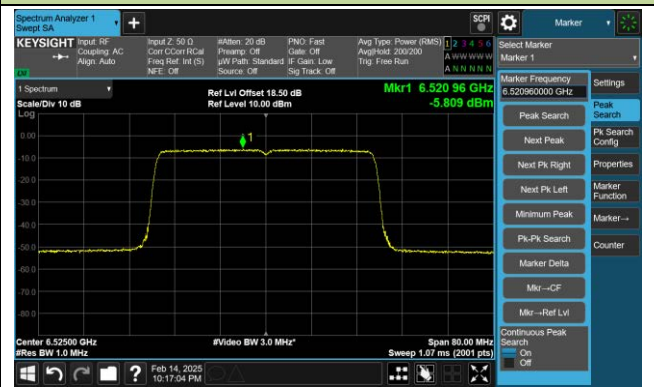

Channel 91 (6405MHz)

Channel 99 (6445MHz)

Channel 107 (6485MHz)

Channel 115 (6525MHz)

802.11ax-HE40 Power Spectral Density- Ant 1 (Nss = 1)

Channel 123 (6565MHz)

Channel 147 (6685MHz)

Channel 179 (6845MHz)

Channel 187 (6885MHz)

Channel 195 (6925MHz)

Channel 211 (7005MHz)

802.11ax-HE80 Power Spectral Density- Ant 1 (Nss = 1)

Channel 7 (5985MHz)

Channel 39 (6145MHz)

Channel 87 (6385MHz)

Channel 103 (6465MHz)