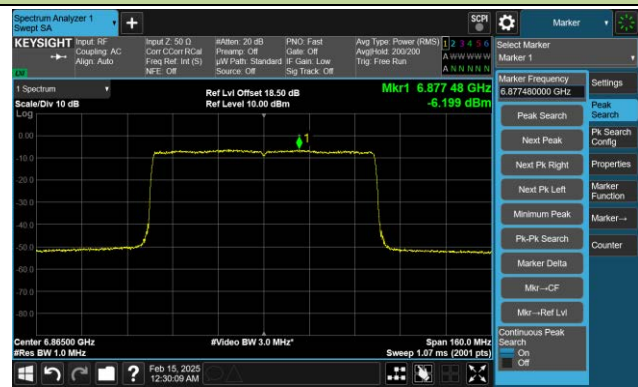

Channel 119 (6545MHz)

Channel 135 (6625MHz)

802.11ax-HE80 Power Spectral Density- Ant 1 (Nss = 1)

Channel 151 (6705MHz)

Channel 167 (6785MHz)

Channel 183 (6865MHz)

Channel 199 (6945MHz)

Channel 215 (7025MHz)