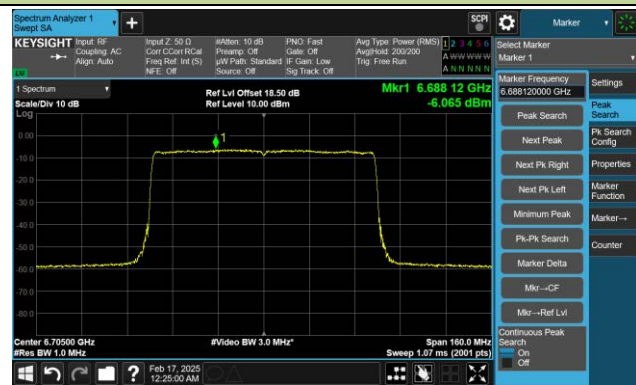

Channel 119 (6545MHz)

Channel 135 (6625MHz)

802.11be-EHT80 Power Spectral Density- Ant 0 (Nss = 1)

Channel 151 (6705MHz)

Channel 167 (6785MHz)

Channel 183 (6865MHz)

Channel 199 (6945MHz)

Channel 215 (7025MHz)

802.11be-EHT160 Power Spectral Density- Ant 0 (Nss = 1)

Channel 15 (6025MHz)

Channel 47 (6185MHz)

Channel 79 (6345MHz)

Channel 111 (6505MHz)

Channel 143 (6665MHz)

Channel 175 (6825MHz)

802.11be-EHT320 Power Spectral Density- Ant 0 (Nss = 1)