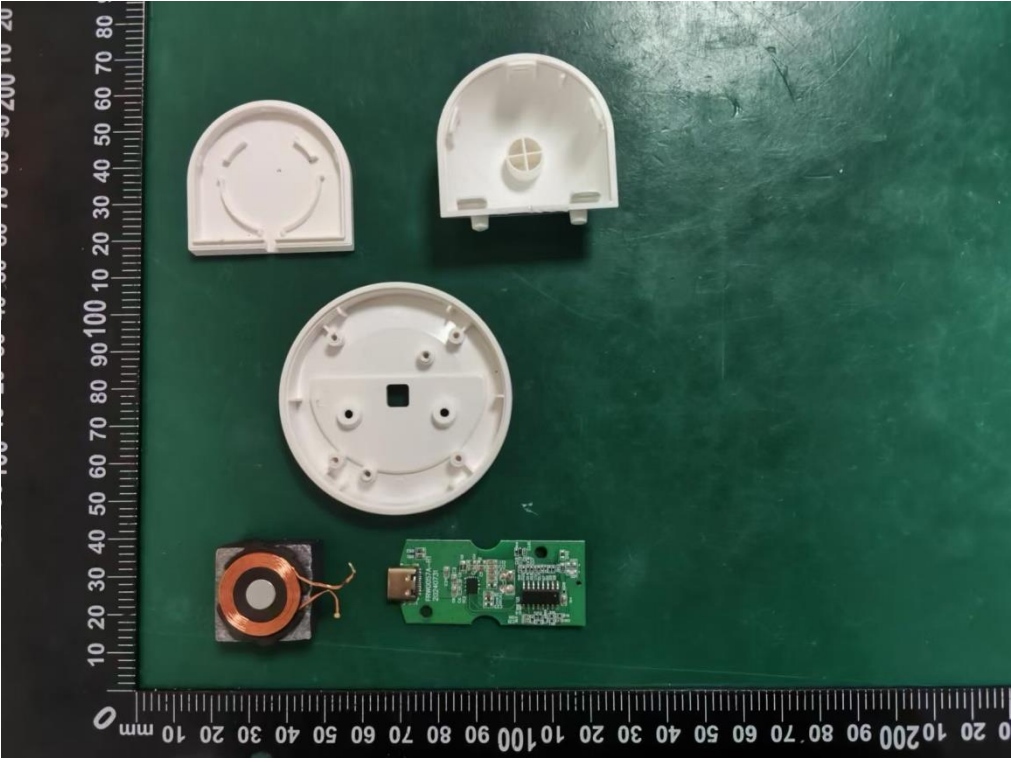

Internal Photo
FCC ID: 2BH5P-CAW02

ANT for Watch