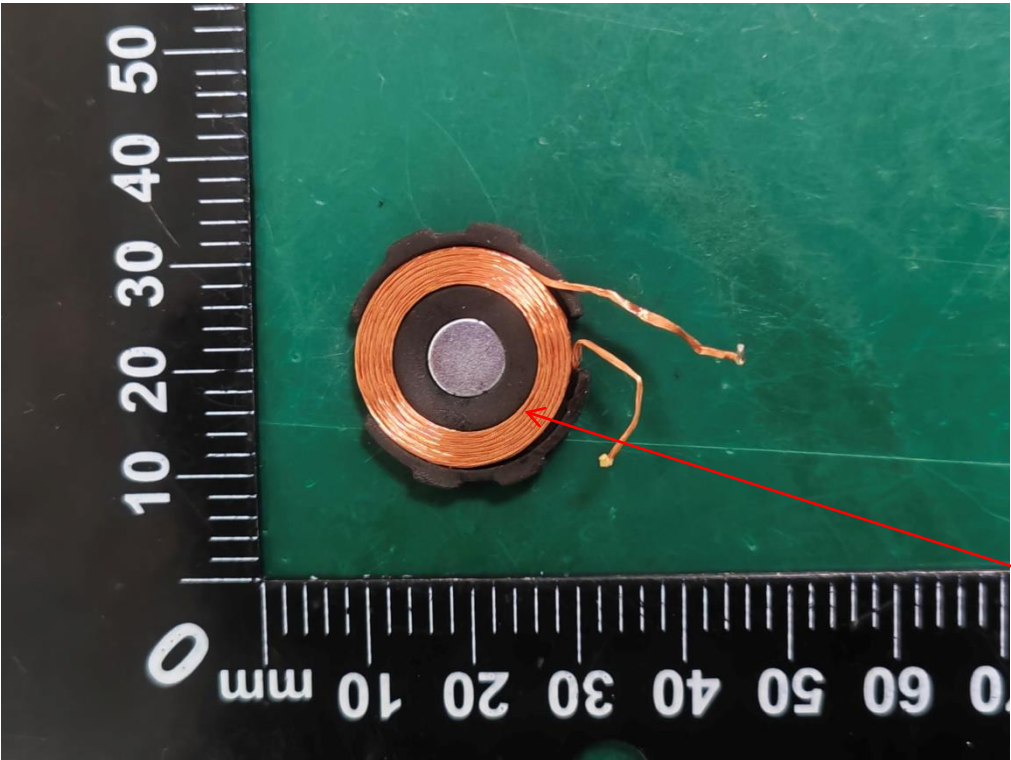

Internal Photo
FCC ID: 2BH5P-CAW02

ANT for Watch