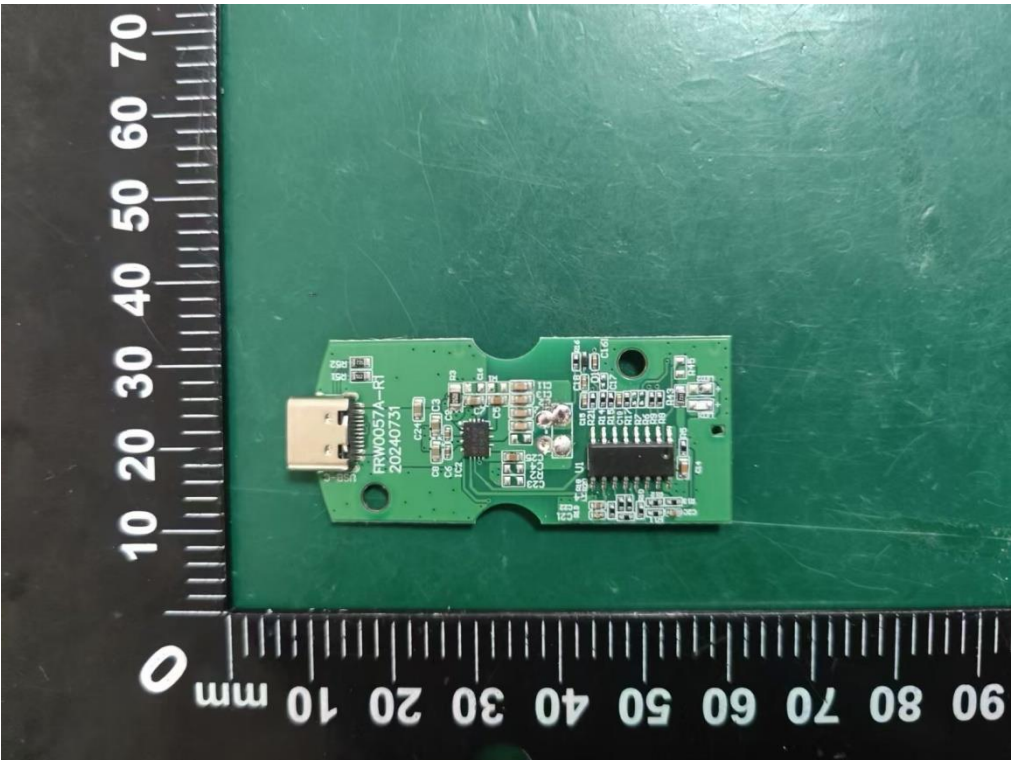

Internal Photo
FCC ID: 2BH5P-CAW02

ANT for Watch