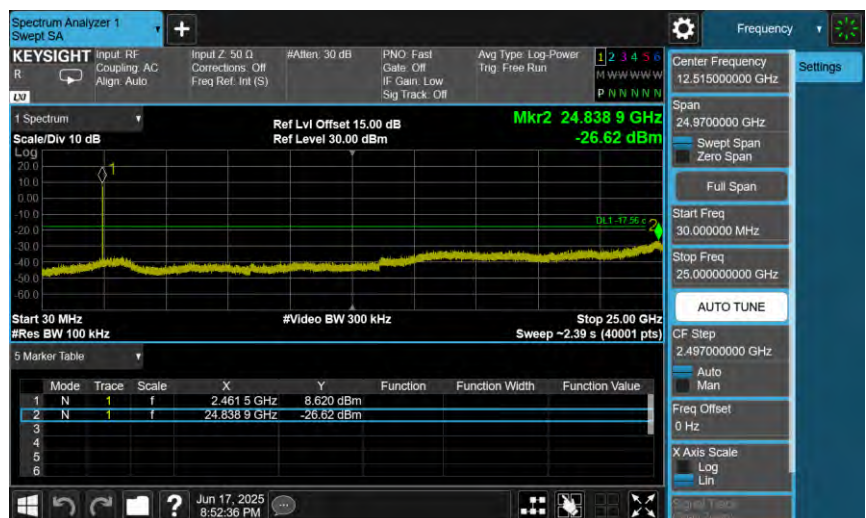

802.11g_ANT-0

2412 MHz

2437 MHz

2462 MHz