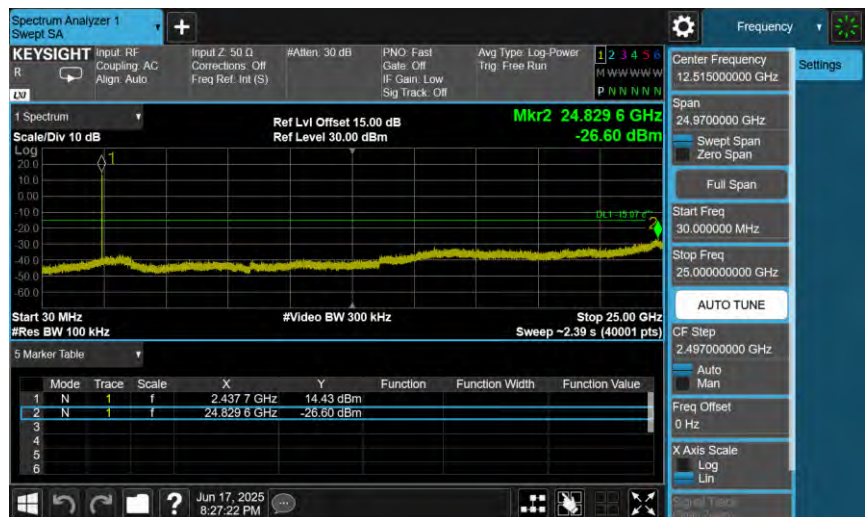

802.11n HT20

On+off time

802.11n HT40

On+off time

802.11ax HE20

On-off time

802.11ax HE40

On-off time

802.11be EHT20

802.11be EHT40

Out of Band Conducted Spurious Emission

802.11b_ANT-0

2412 MHz

2437 MHz

2462 MHz

802.11g_ANT-0