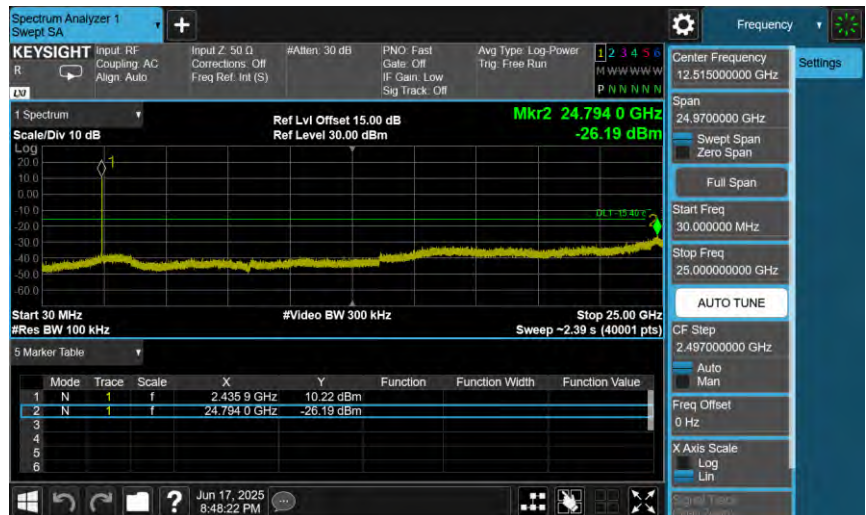

802.11g_ANT-0

2412 MHz

2437 MHz

2462 MHz