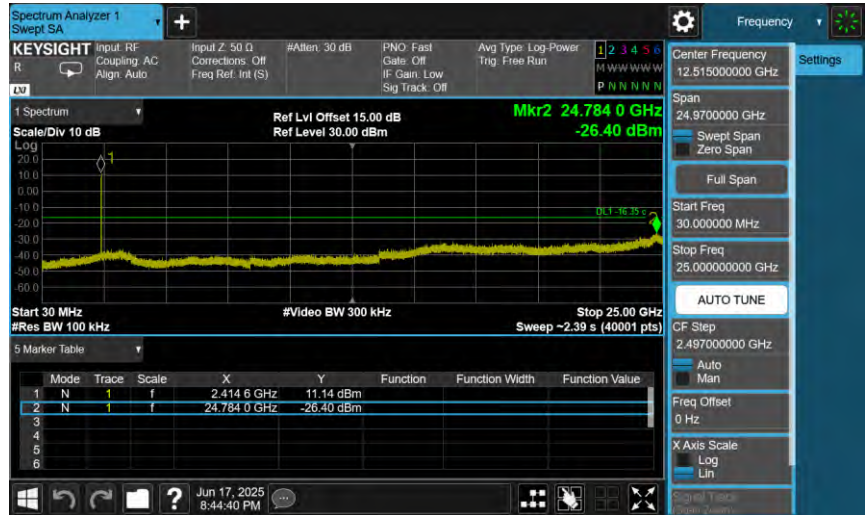

802.11g_ANT-0

2412 MHz