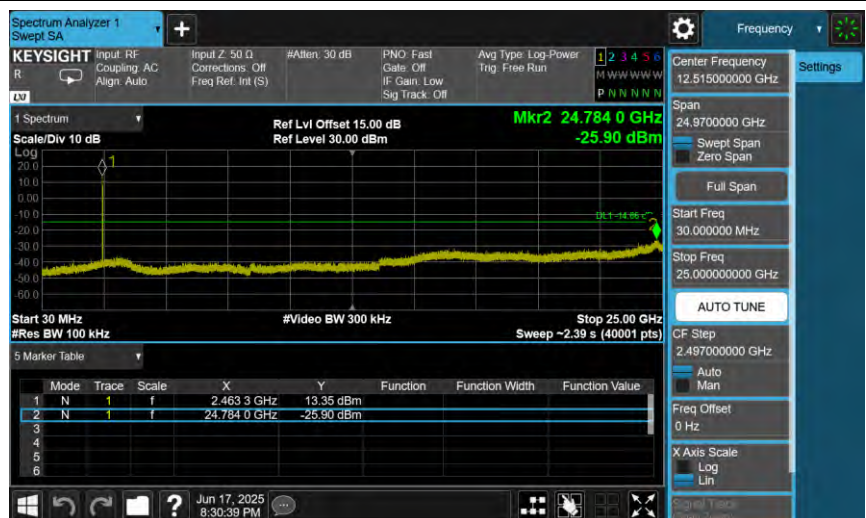

802.11n HT20

On+off time

802.11n HT40

On+off time

802.11ax HE20

On-off time

802.11ax HE40

On-off time

802.11be EHT20

802.11be EHT40

Out of Band Conducted Spurious Emission

802.11b_ANT-0

2412 MHz

2437 MHz

2462 MHz

802.11g_ANT-0