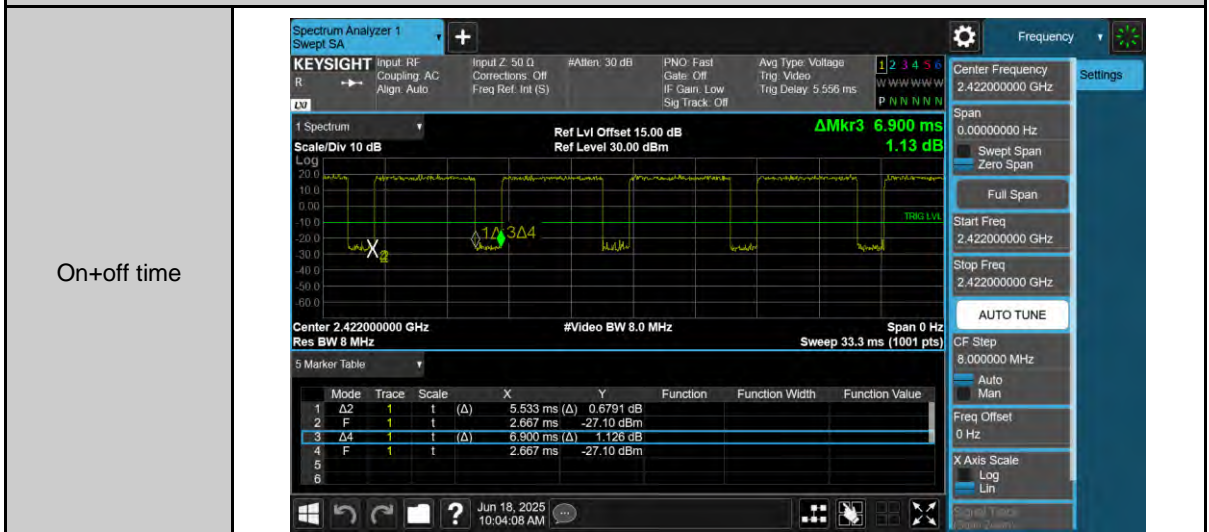

802.11n HT20

On+off time

802.11n HT40

On+off time

802.11ax HE20

On-off time

802.11ax HE40

On-off time

802.11be EHT20

802.11be EHT40

Out of Band Conducted Spurious Emission

802.11b_ANT-0

2412 MHz

2437 MHz

2462 MHz

802.11g_ANT-0