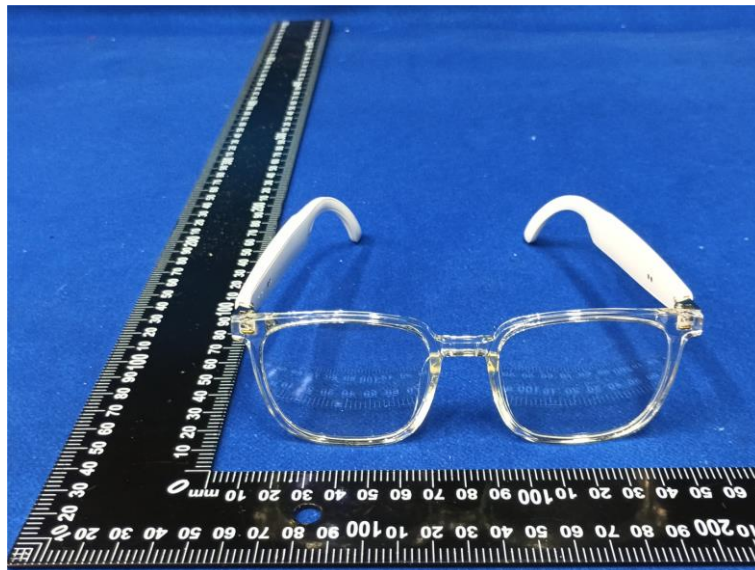

Product Name: True Wireless Glasses

Model No.: GL-08

EUT Constructional Details

External Photo

-----End-----