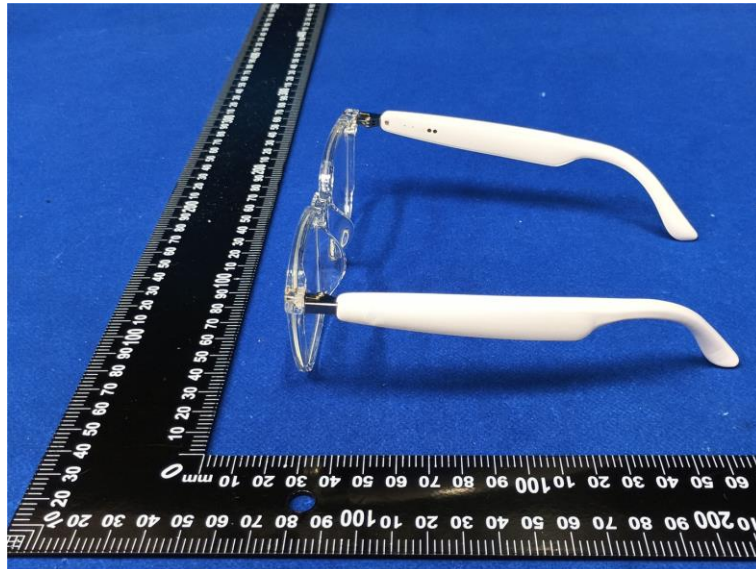

Product Name: True Wireless Glasses

Model No.: GL-08

EUT Constructional Details

External Photo

-----End-----