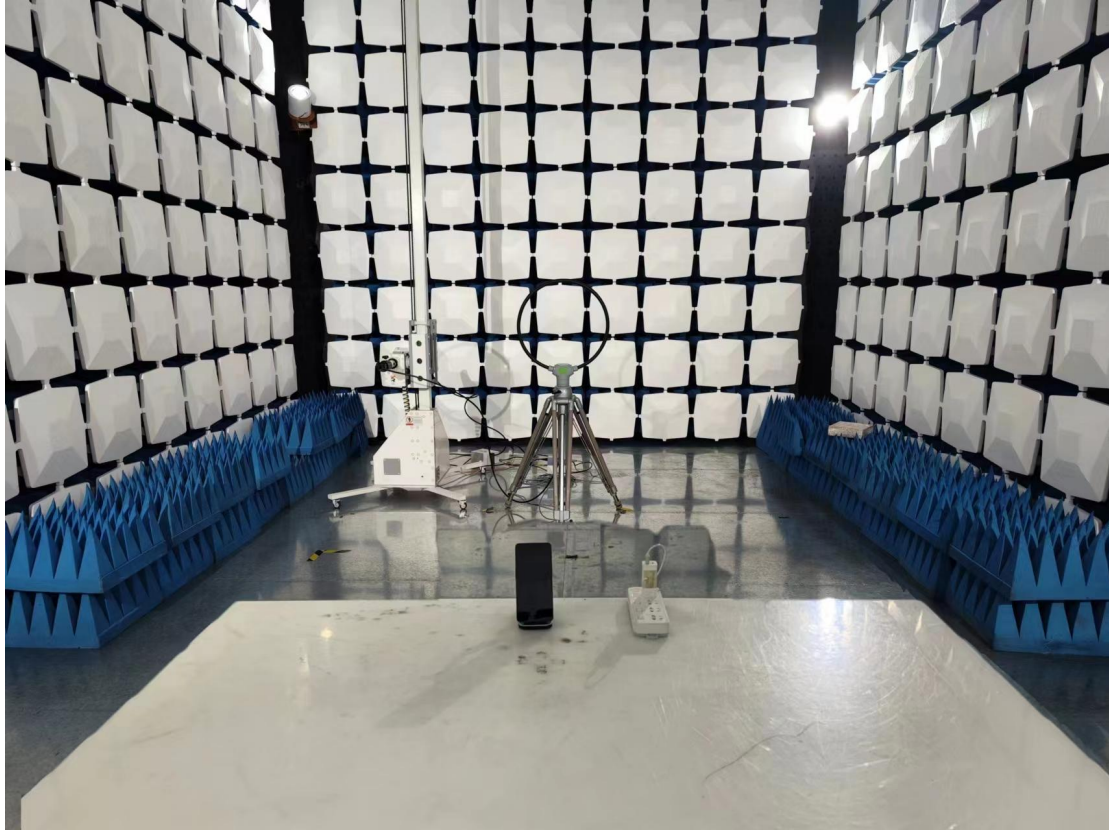

Blow 1GHz for radiated emission test setup

Conducted emission test setup