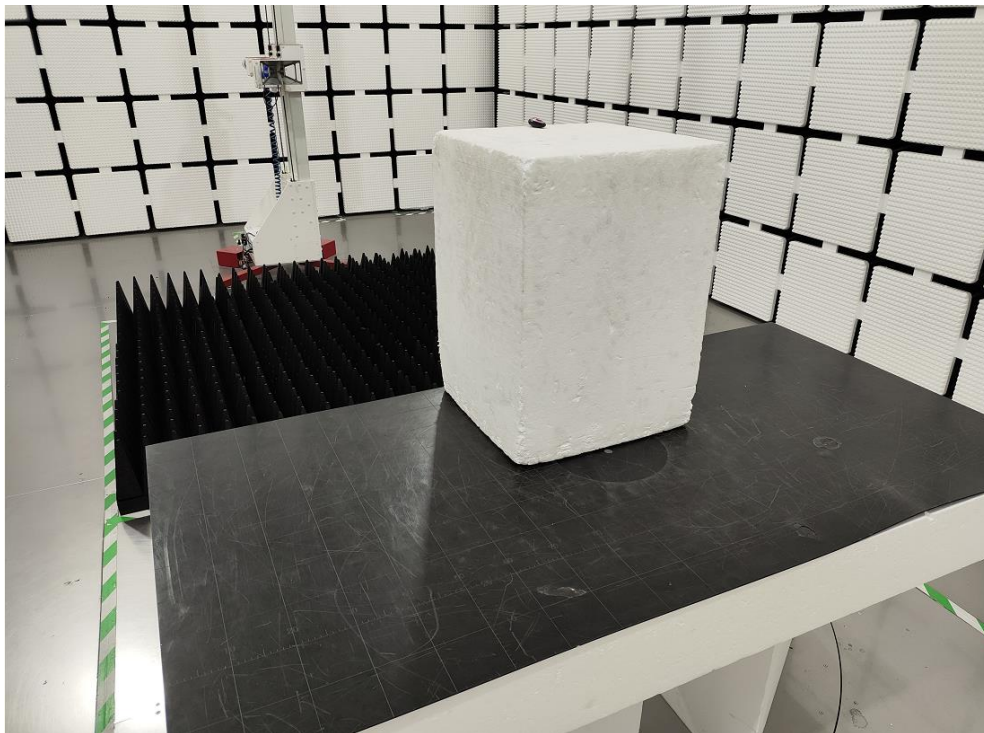

# Appendix I Test Setup Photo

FCC ID: 2BG80-HHX002

Spurious Radiation Emissions Test (<1G)

Spurious Radiation Emissions Test (>1G)

-----End-----