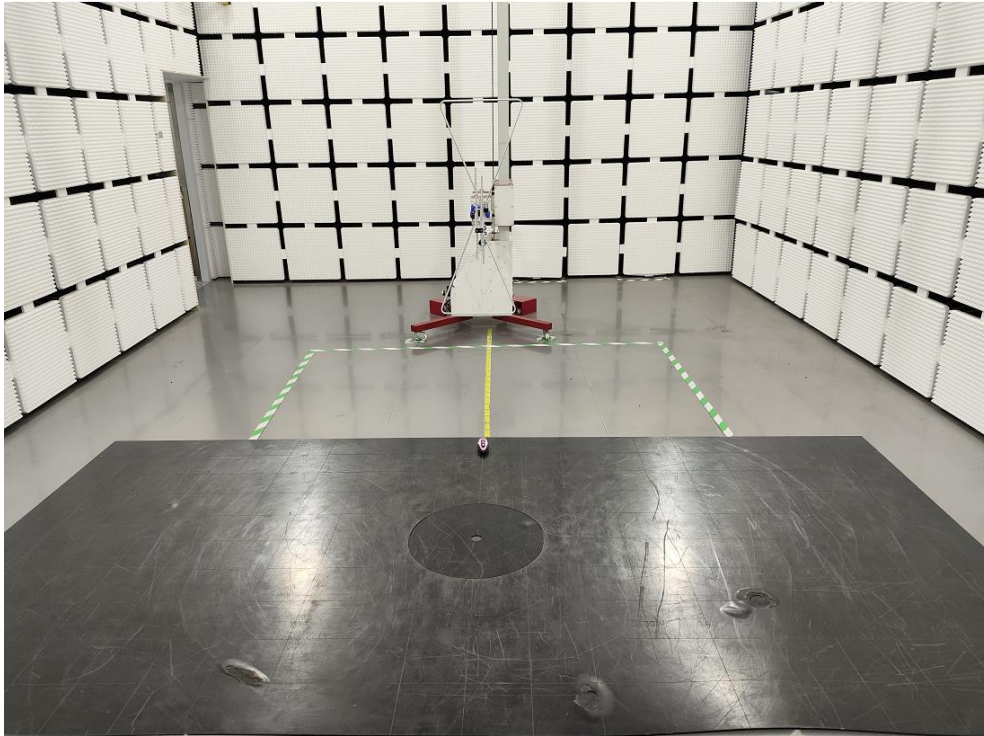

# Appendix I Test Setup Photo

FCC ID: 2BG80-HHX002

Spurious Radiation Emissions Test (<1G)

Spurious Radiation Emissions Test (>1G)

-----End-----