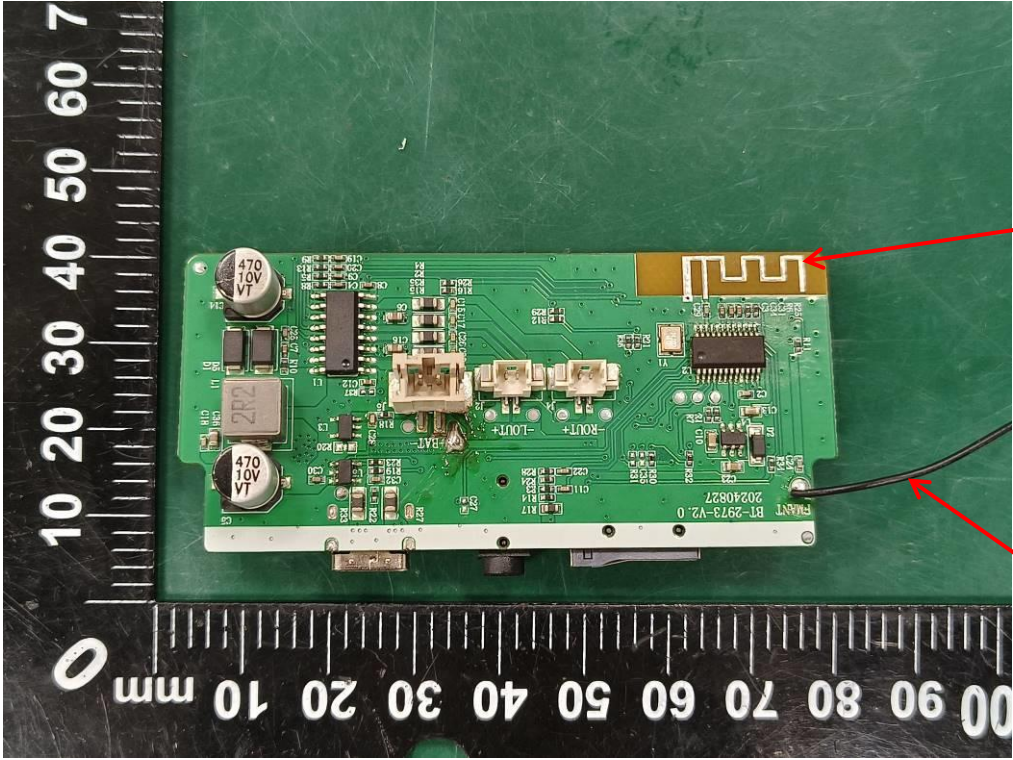

Internal Photo
FCC ID: 2BFVI-BT2973

BT and BLE ANT

FMANT RX