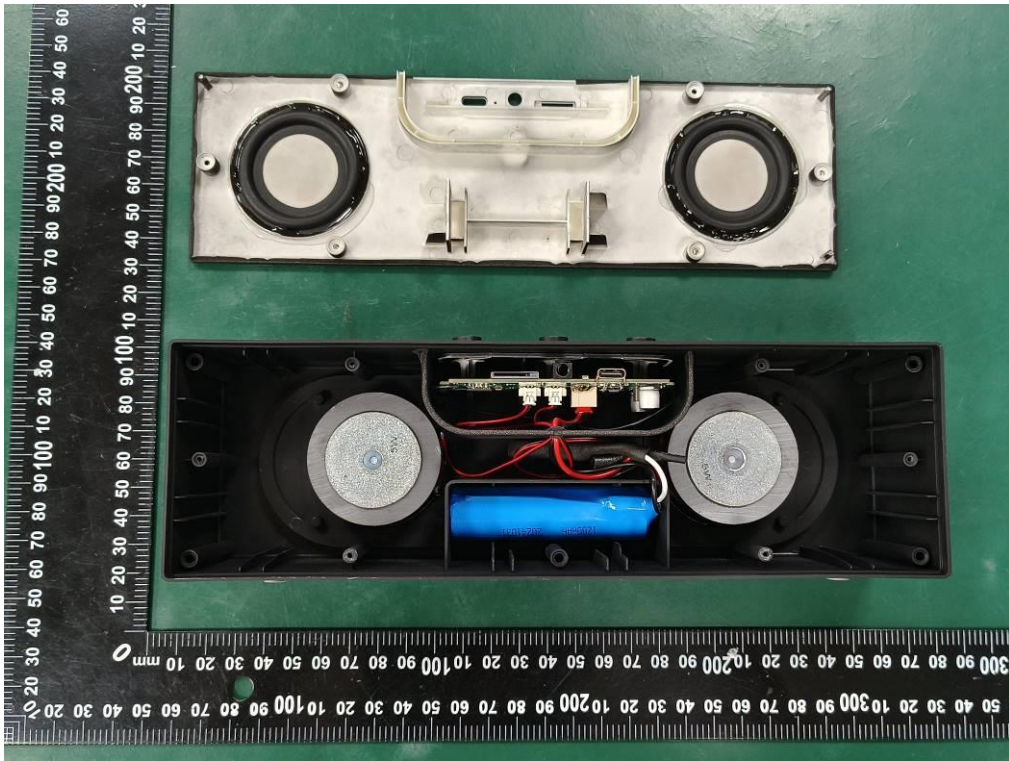

Internal Photo
FCC ID: 2BFVI-BT2973

BT and BLE ANT

FMANT RX