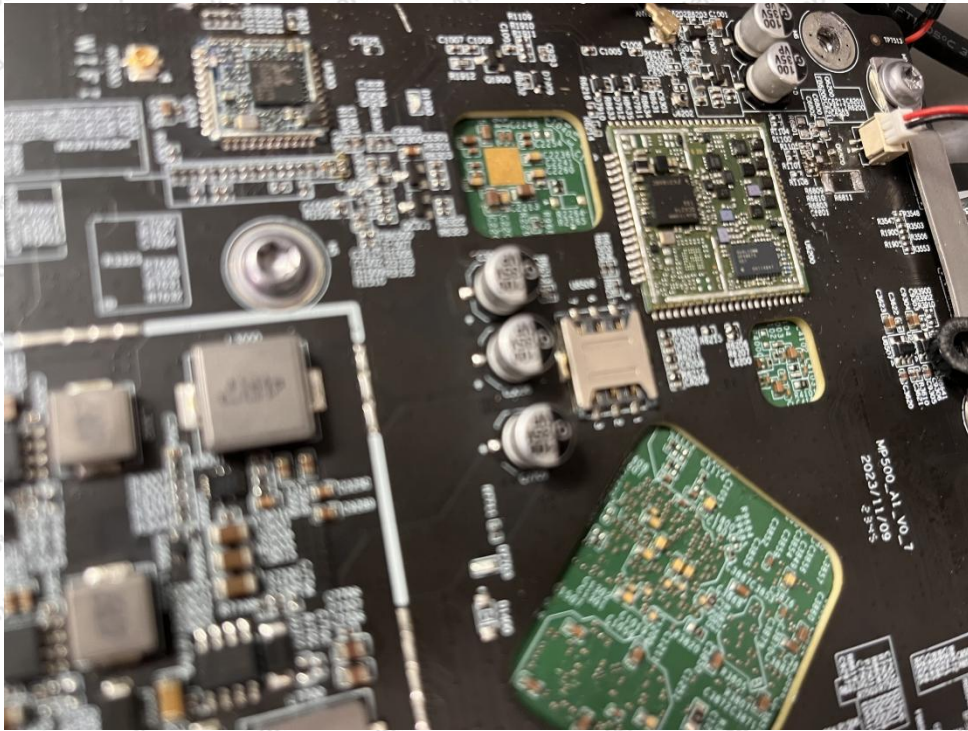

Shenzhen Anbotek Compliance Laboratory Limited

Address: 1/F., Building D, Sogood Science and Technology Park, Sanwei Community, Hangcheng Street, Bao'an District, Shenzhen, Guangdong, China.
Tel: (86) 0755-26066440 Fax: (86) 0755-26014772 Email: service@anbotek.com

Hotline

400-003-0500

www.anbotek.com.cn

安博
检测