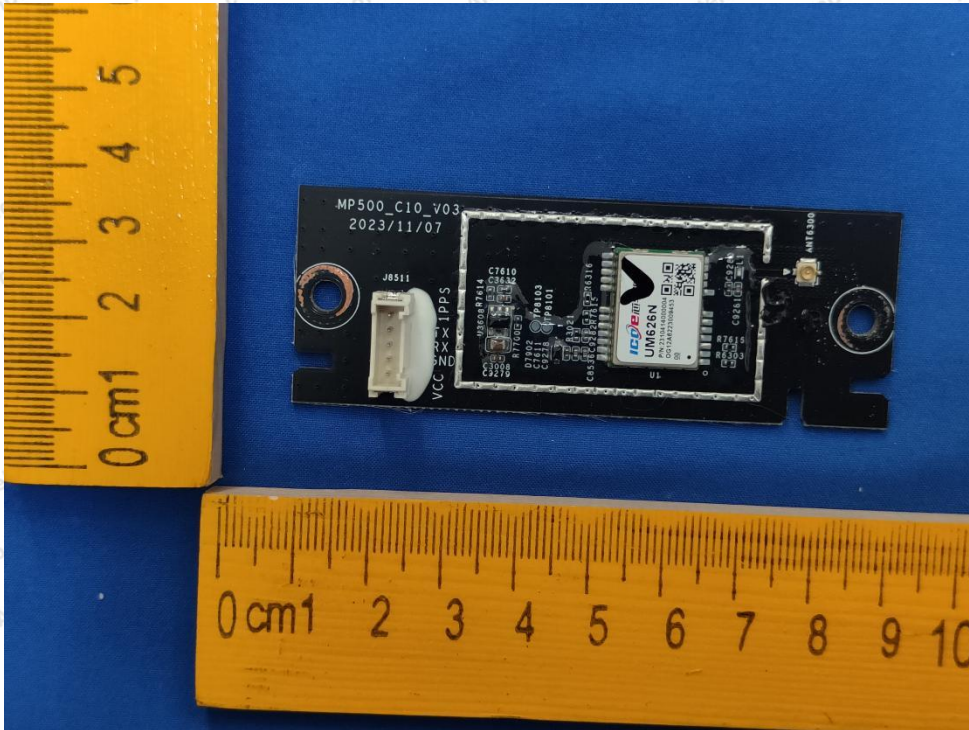

Shenzhen Anbotek Compliance Laboratory Limited

Address: 1/F., Building D, Sogood Science and Technology Park, Sanwei Community, Hangcheng Street, Bao'an District, Shenzhen, Guangdong, China.
Tel: (86) 0755-26066440 Fax: (86) 0755-26014772 Email: service@anbotek.com

Hotline
400-003-0500
www.anbotek.com.cn