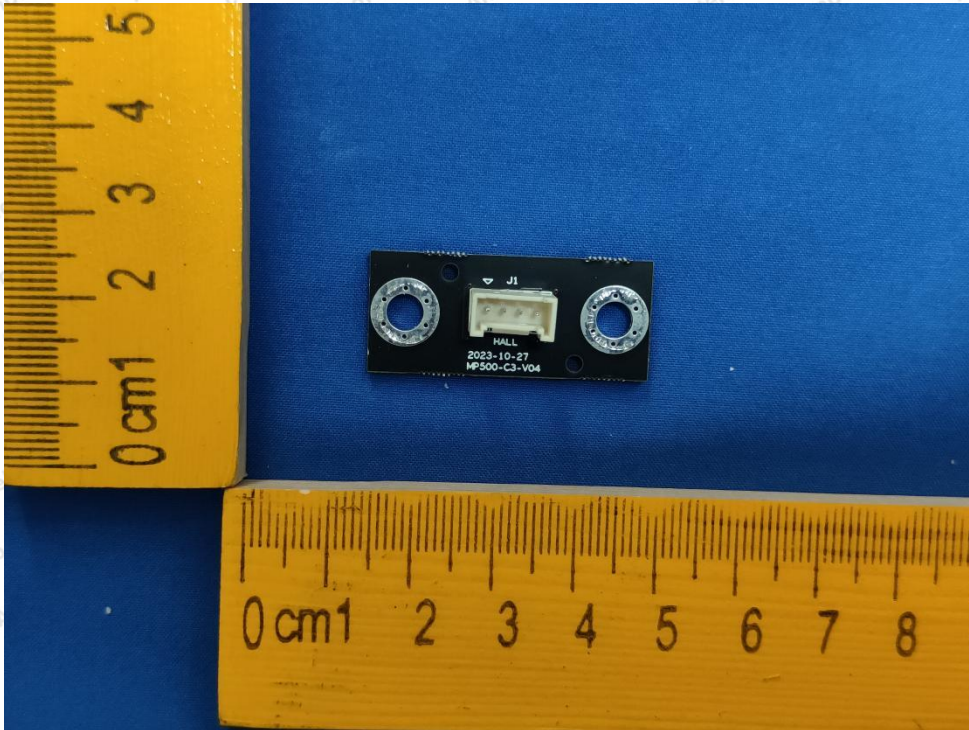

Shenzhen Anbotek Compliance Laboratory Limited

Address: 1/F., Building D, Sogood Science and Technology Park, Sanwei Community, Hangcheng Street, Bao'an District, Shenzhen, Guangdong, China.
Tel: (86) 0755-26066440 Fax: (86) 0755-26014772 Email: service@anbotek.com

Hotline
400-003-0500
www.anbotek.com.cn