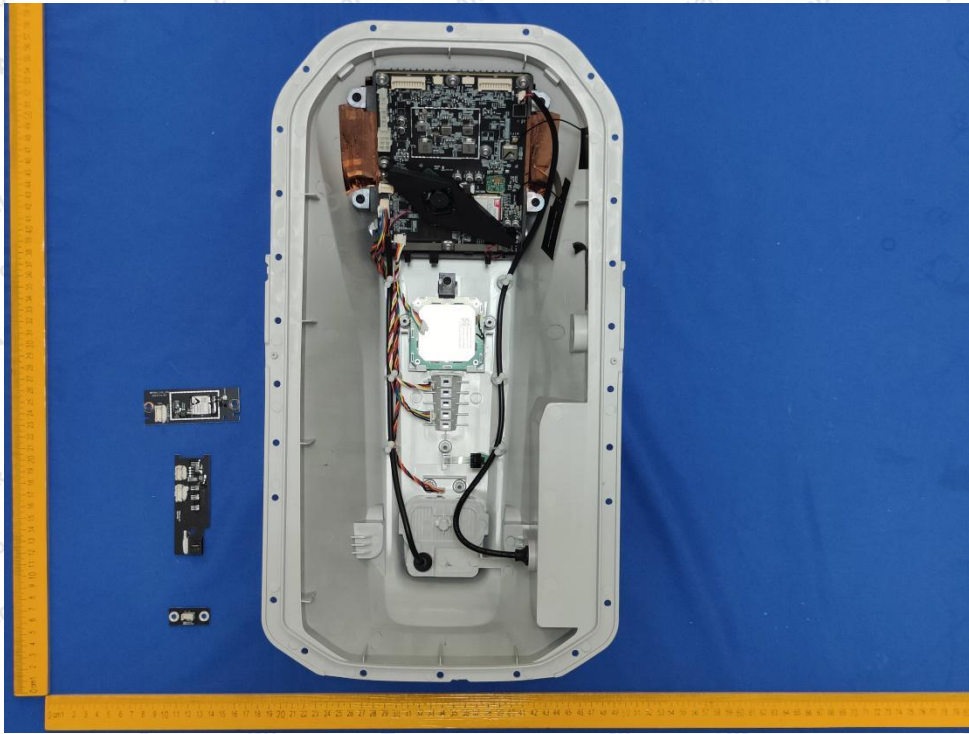

Shenzhen Anbotek Compliance Laboratory Limited

Address: 1/F., Building D, Sogood Science and Technology Park, Sanwei Community, Hangcheng Street, Bao'an District, Shenzhen, Guangdong, China.
Tel: (86) 0755-26066440 Fax: (86) 0755-26014772 Email: service@anbotek.com

Hotline
400-003-0500
www.anbotek.com.cn