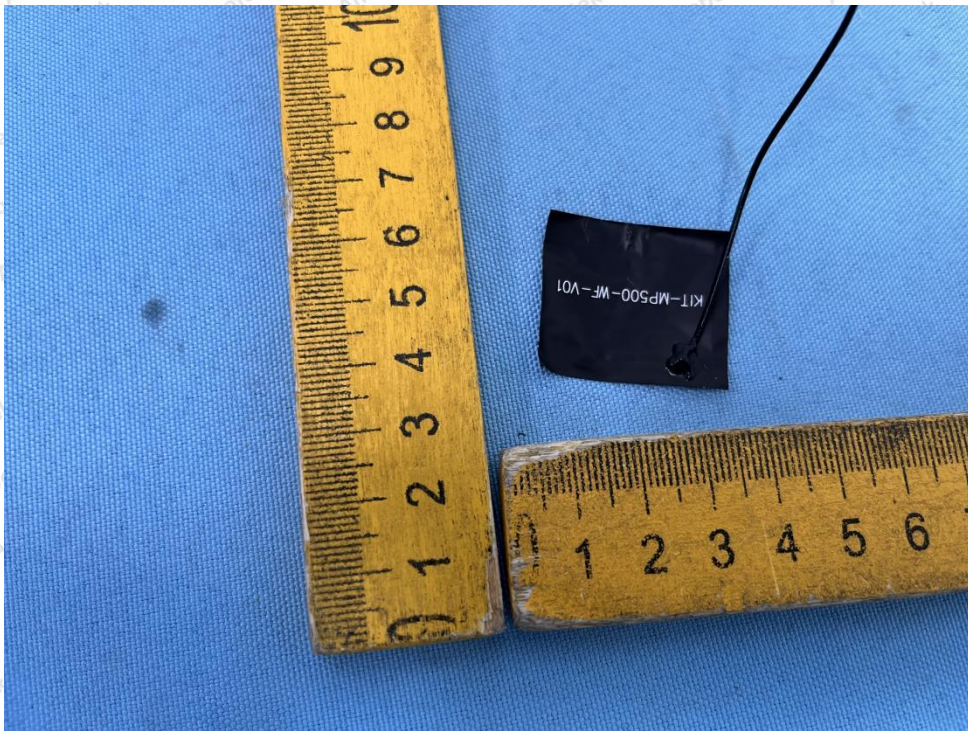

Appendix III -- Internal Photograph

BT&WIFI ANT

LTE ANT

Shenzhen Anbotek Compliance Laboratory Limited

Address: 1/F., Building D, Sogood Science and Technology Park, Sanwei Community, Hangcheng Street, Bao'an District, Shenzhen, Guangdong, China.
Tel: (86) 0755-26066440 Fax: (86) 0755-26014772 Email: service@anbotek.com