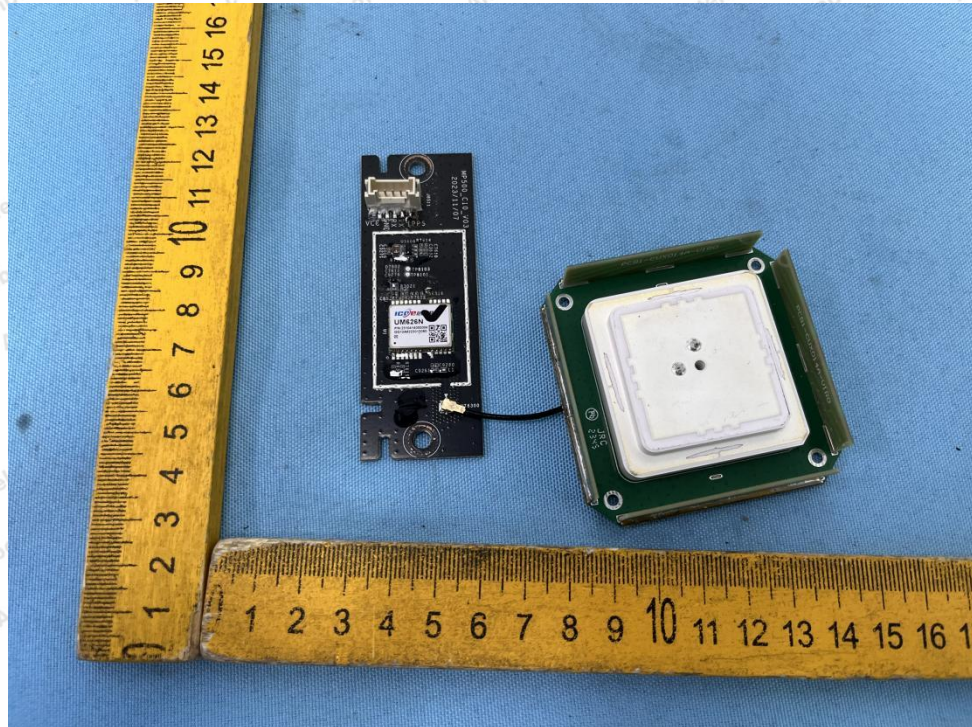

Shenzhen Anbotek Compliance Laboratory Limited

Address: 1/F., Building D, Sogood Science and Technology Park, Sanwei Community, Hangcheng Street, Bao'an District, Shenzhen, Guangdong, China.
Tel: (86) 0755-26066440 Fax: (86) 0755-26014772 Email: service@anbotek.com

Hotline
400-003-0500
www.anbotek.com.cn