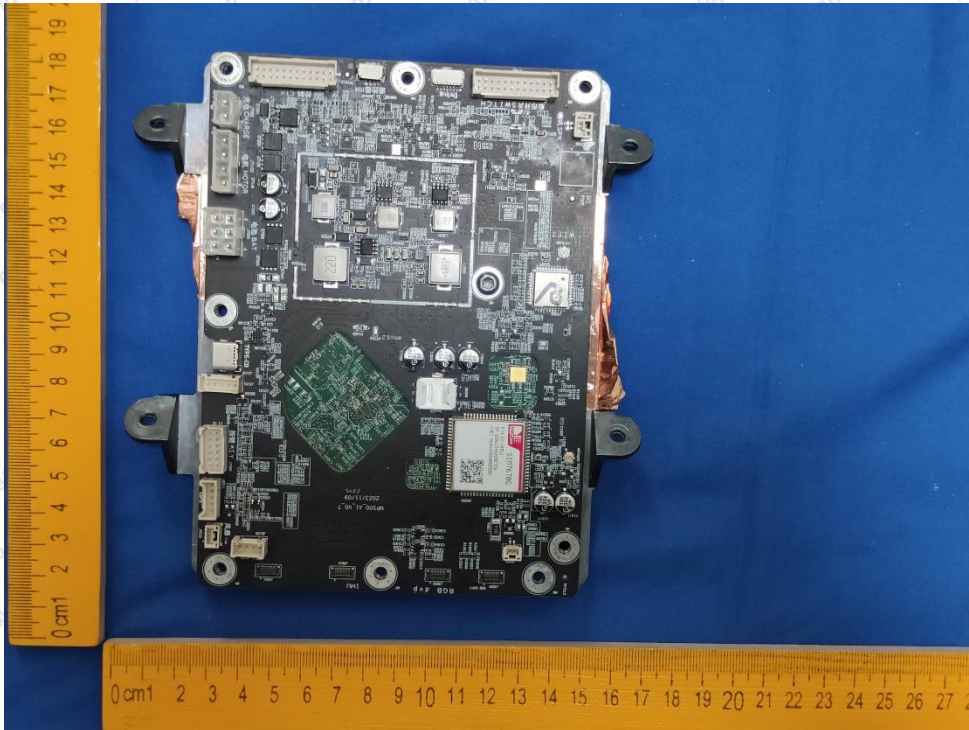

Shenzhen Anbotek Compliance Laboratory Limited

Address: 1/F., Building D, Sogood Science and Technology Park, Sanwei Community, Hangcheng Street, Bao'an District, Shenzhen, Guangdong, China.
Tel: (86) 0755-26066440 Fax: (86) 0755-26014772 Email: service@anbotek.com

Hotline
400-003-0500
www.anbotek.com.cn