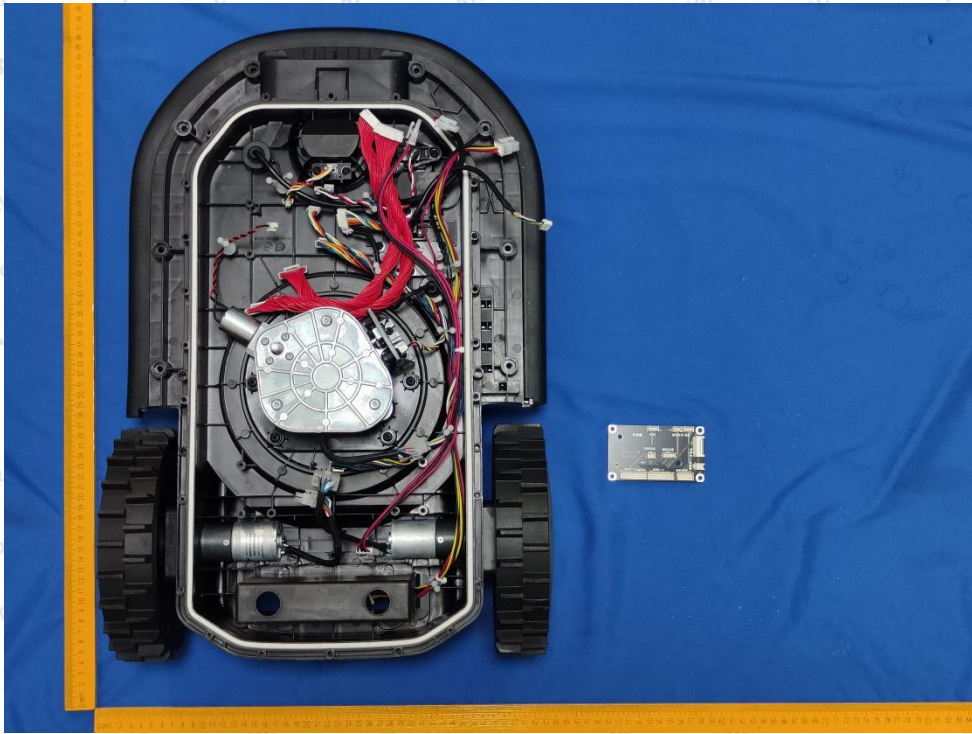

Shenzhen Anbotek Compliance Laboratory Limited

Address: 1/F., Building D, Sogood Science and Technology Park, Sanwei Community, Hangcheng Street, Bao'an District, Shenzhen, Guangdong, China.
Tel: (86) 0755-26066440 Fax: (86) 0755-26014772 Email: service@anbotek.com

Hotline
400-003-0500
www.anbotek.com.cn