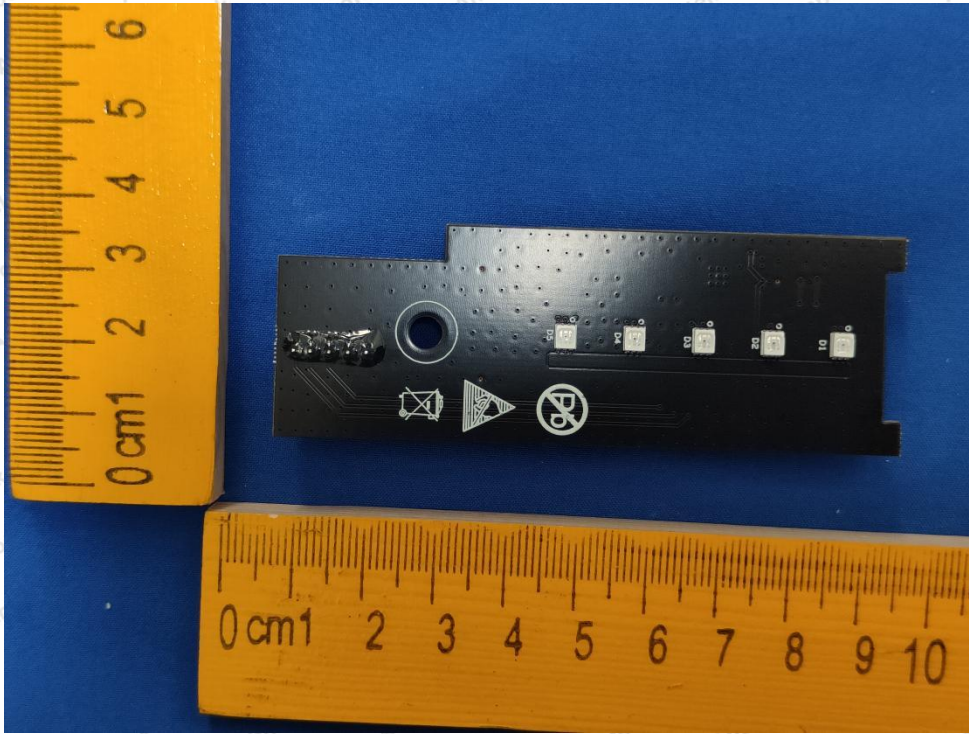

Shenzhen Anbotek Compliance Laboratory Limited

Address: 1/F., Building D, Sogood Science and Technology Park, Sanwei Community, Hangcheng Street, Bao'an District, Shenzhen, Guangdong, China.
Tel: (86) 0755-26066440 Fax: (86) 0755-26014772 Email: service@anbotek.com

Hotline
400-003-0500
www.anbotek.com.cn