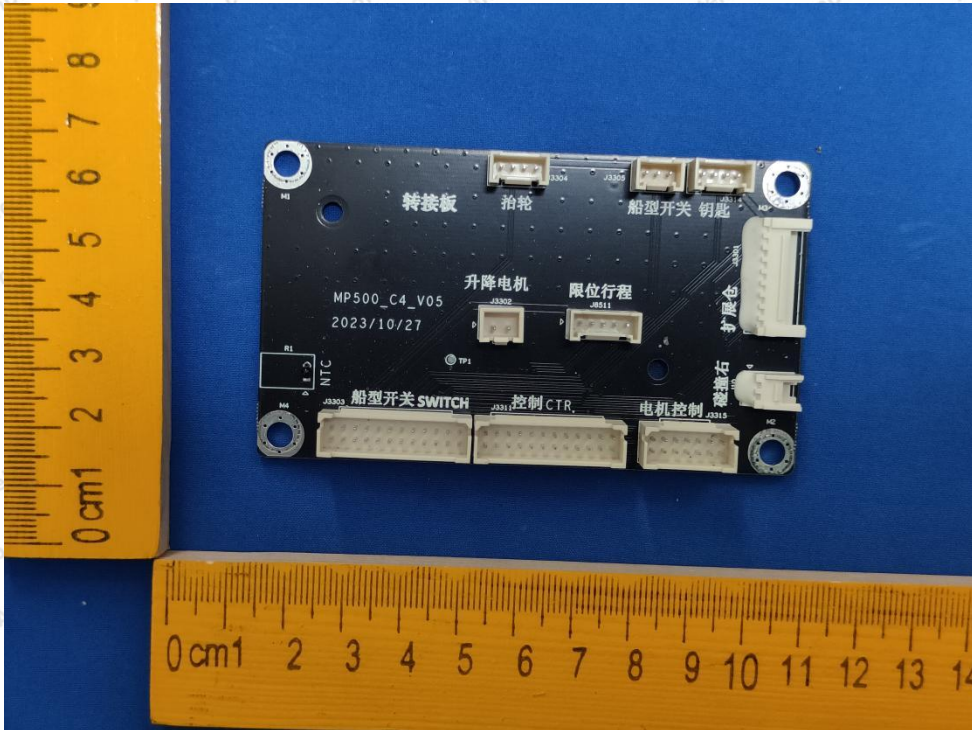

Shenzhen Anbotek Compliance Laboratory Limited

Address: 1/F., Building D, Sogood Science and Technology Park, Sanwei Community, Hangcheng Street, Bao'an District, Shenzhen, Guangdong, China.
Tel: (86) 0755-26066440 Fax: (86) 0755-26014772 Email: service@anbotek.com

Hotline
400-003-0500
www.anbotek.com.cn