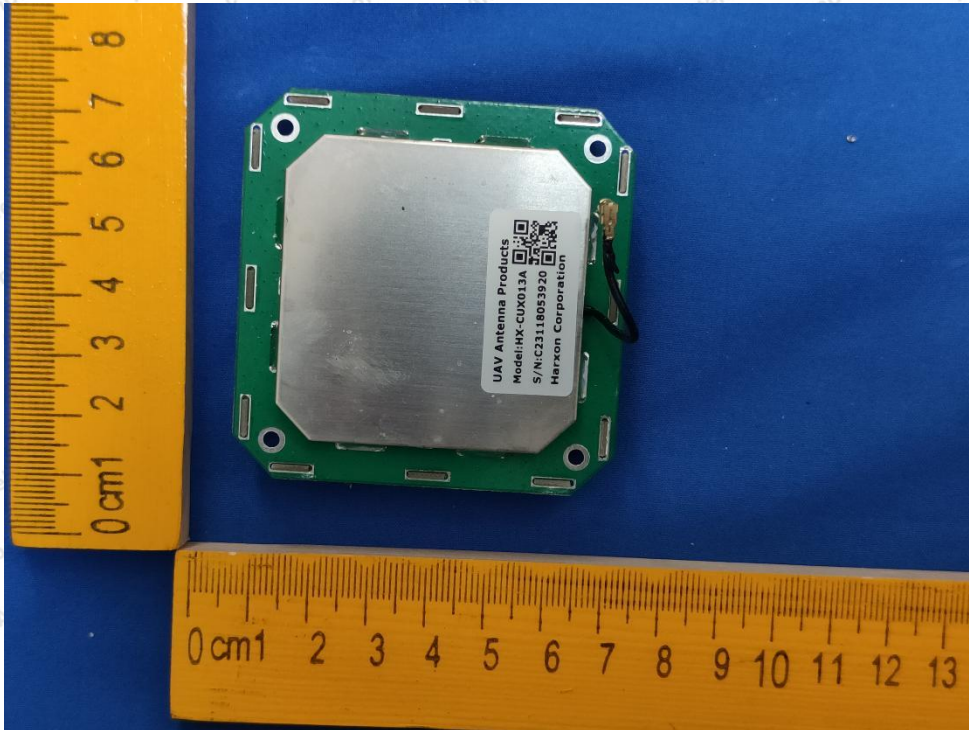

Shenzhen Anbotek Compliance Laboratory Limited

Address: 1/F., Building D, Sogood Science and Technology Park, Sanwei Community, Hangcheng Street, Bao'an District, Shenzhen, Guangdong, China.
Tel: (86) 0755-26066440 Fax: (86) 0755-26014772 Email: service@anbotek.com

Hotline
400-003-0500
www.anbotek.com.cn