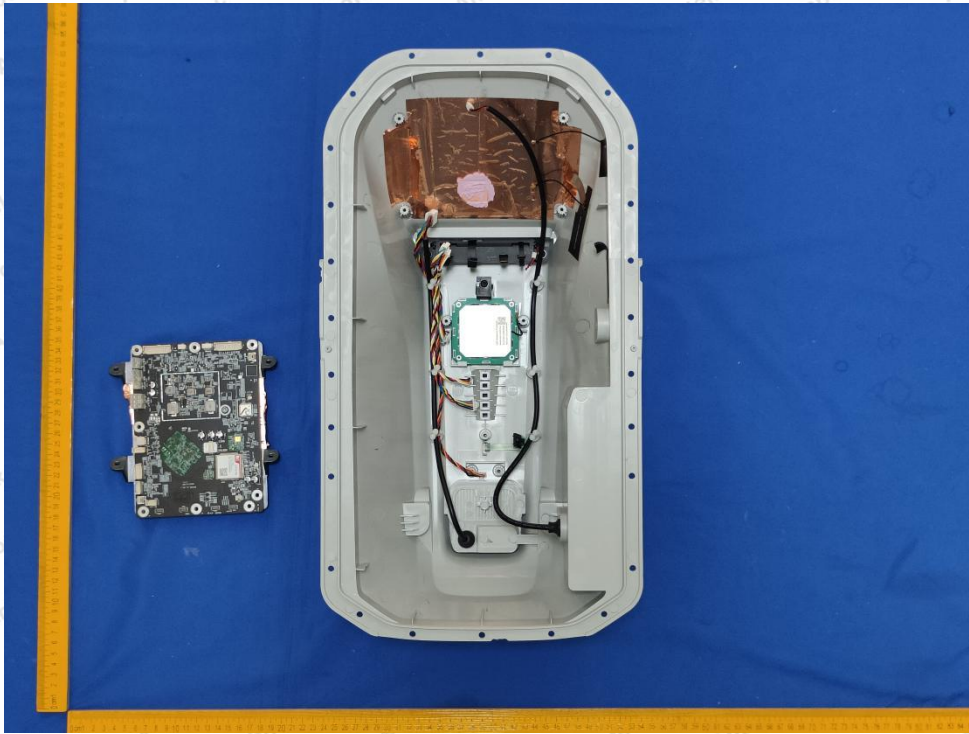

Shenzhen Anbotek Compliance Laboratory Limited

Address: 1/F., Building D, Sogood Science and Technology Park, Sanwei Community, Hangcheng Street, Bao'an District, Shenzhen, Guangdong, China.
Tel: (86) 0755-26066440 Fax: (86) 0755-26014772 Email: service@anbotek.com

Hotline
400-003-0500
www.anbotek.com.cn