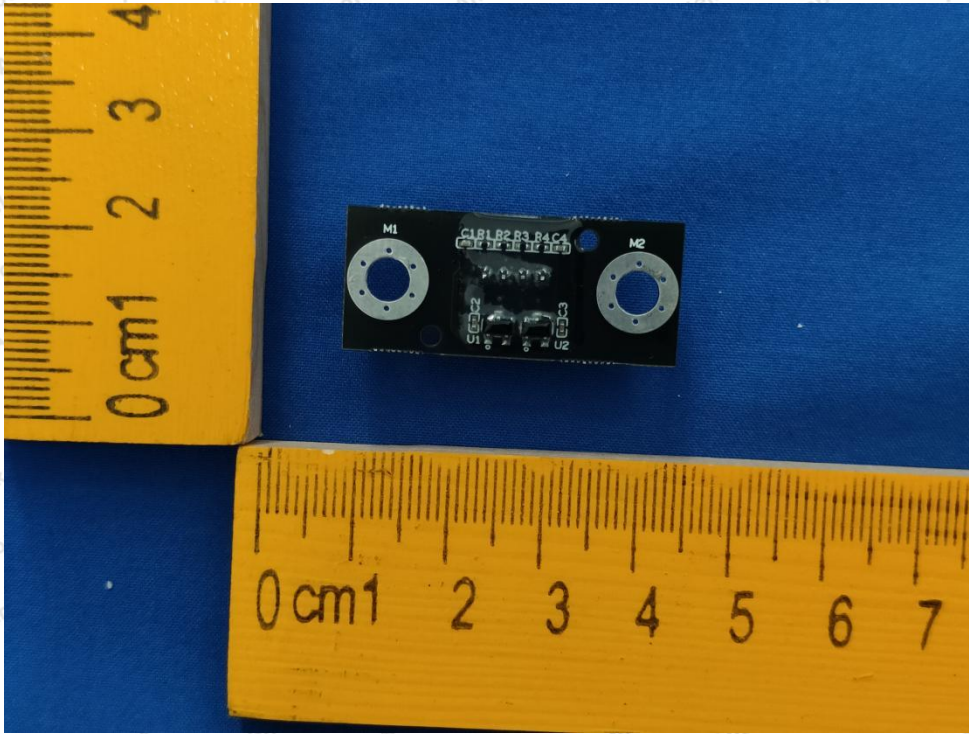

Shenzhen Anbotek Compliance Laboratory Limited

Address: 1/F., Building D, Sogood Science and Technology Park, Sanwei Community, Hangcheng Street, Bao'an District, Shenzhen, Guangdong, China.
Tel: (86) 0755-26066440 Fax: (86) 0755-26014772 Email: service@anbotek.com

Hotline
400-003-0500
www.anbotek.com.cn