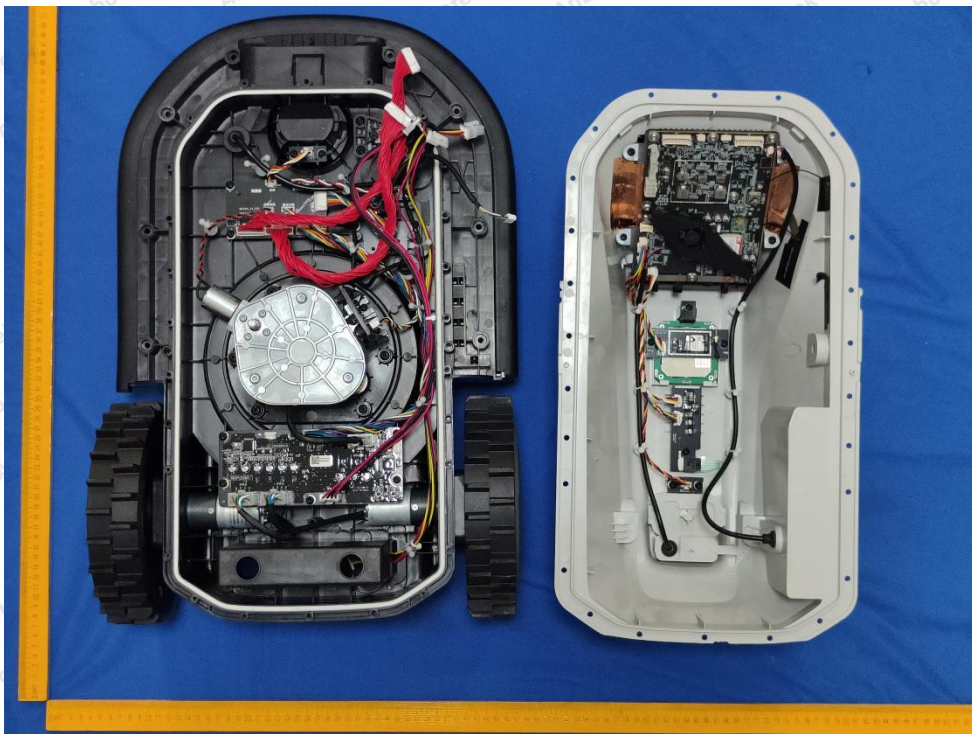

Appendix III -- Internal Photograph

BT&WIFI ANT

LTE ANT

Shenzhen Anbotek Compliance Laboratory Limited

Address: 1/F., Building D, Sogood Science and Technology Park, Sanwei Community, Hangcheng Street, Bao'an District, Shenzhen, Guangdong, China.
Tel: (86) 0755-26066440 Fax: (86) 0755-26014772 Email: service@anbotek.com