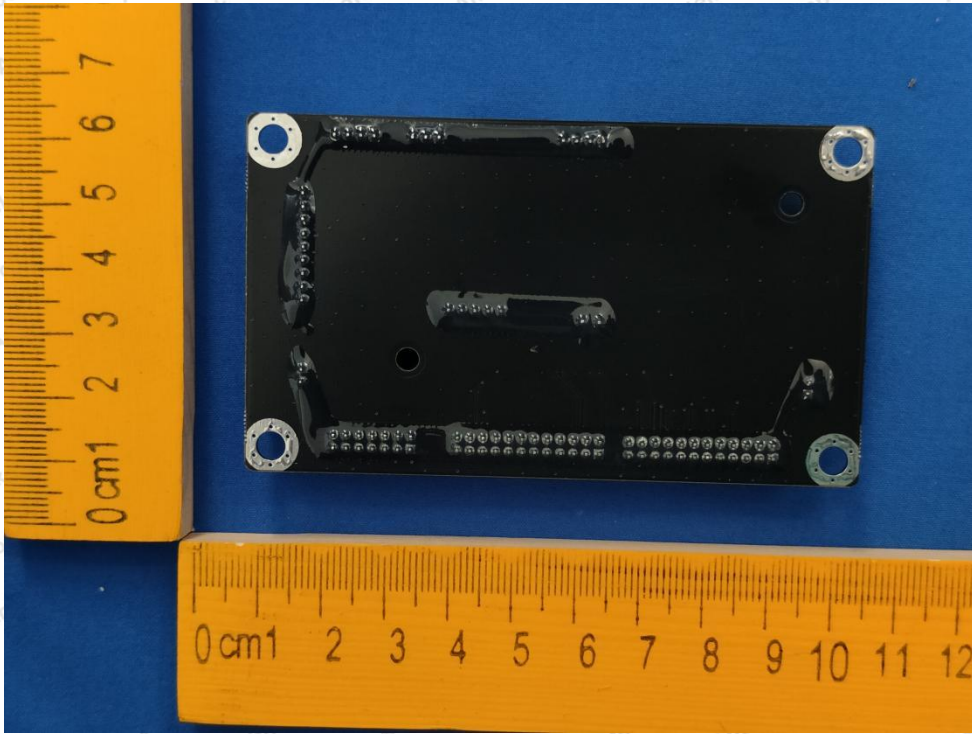

Shenzhen Anbotek Compliance Laboratory Limited

Address: 1/F., Building D, Sogood Science and Technology Park, Sanwei Community, Hangcheng Street, Bao'an District, Shenzhen, Guangdong, China.
Tel: (86) 0755-26066440 Fax: (86) 0755-26014772 Email: service@anbotek.com

Hotline
400-003-0500
www.anbotek.com.cn