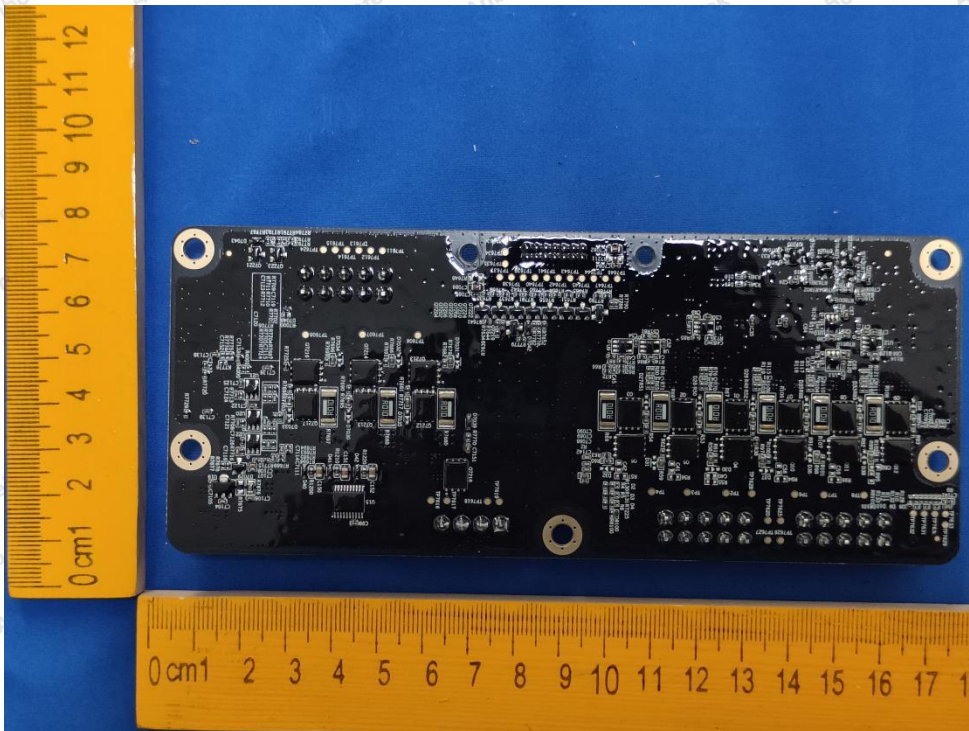

Shenzhen Anbotek Compliance Laboratory Limited

Address: 1/F., Building D, Sogood Science and Technology Park, Sanwei Community, Hangcheng Street, Bao'an District, Shenzhen, Guangdong, China.
Tel: (86) 0755-26066440 Fax: (86) 0755-26014772 Email: service@anbotek.com

Hotline

400-003-0500

www.anbotek.com.cn