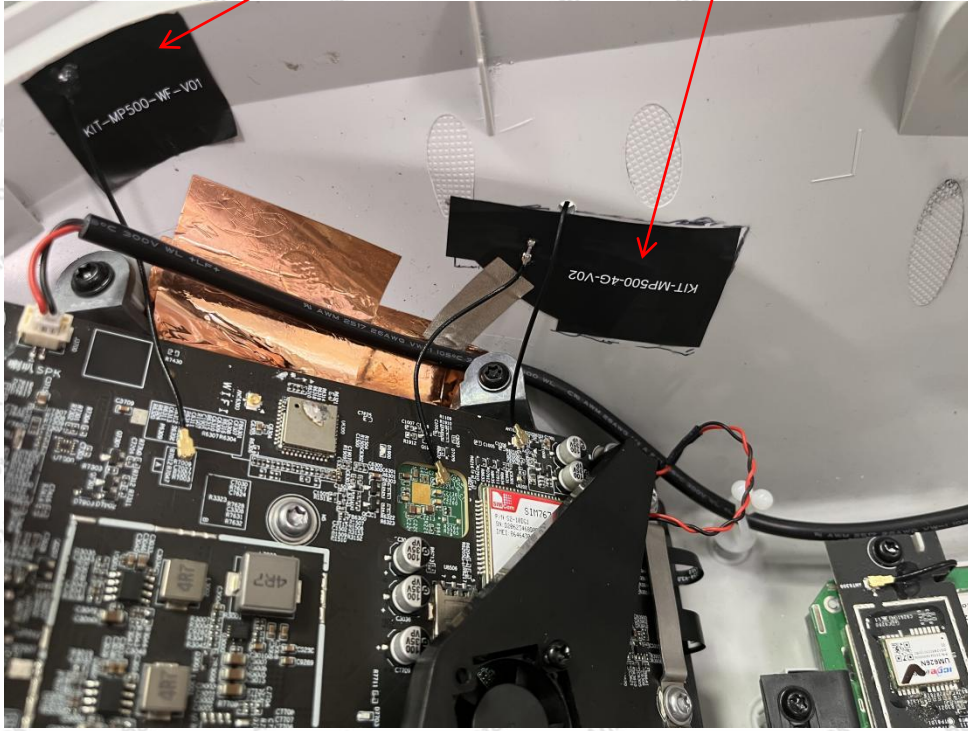

Appendix III -- Internal Photograph

BT&WIFI ANT

LTE ANT

Shenzhen Anbotek Compliance Laboratory Limited

Address: 1/F., Building D, Sogood Science and Technology Park, Sanwei Community, Hangcheng Street, Bao'an District, Shenzhen, Guangdong, China.
Tel: (86) 0755-26066440 Fax: (86) 0755-26014772 Email: service@anbotek.com