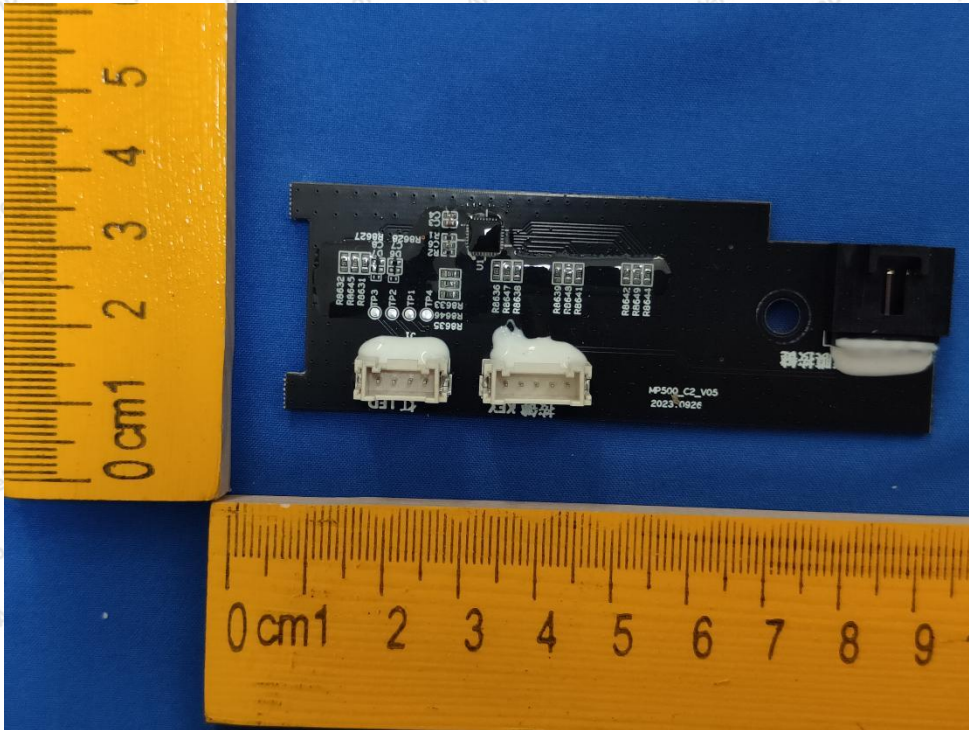

Shenzhen Anbotek Compliance Laboratory Limited

Address: 1/F., Building D, Sogood Science and Technology Park, Sanwei Community, Hangcheng Street, Bao'an District, Shenzhen, Guangdong, China.
Tel: (86) 0755-26066440 Fax: (86) 0755-26014772 Email: service@anbotek.com

Hotline
400-003-0500
www.anbotek.com.cn