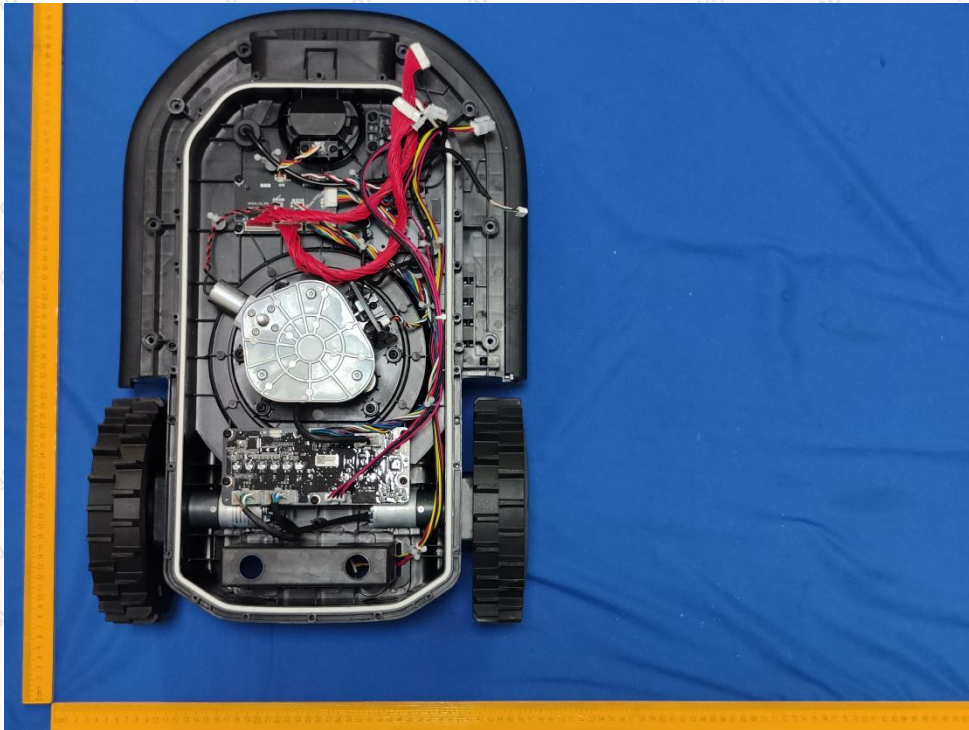

Shenzhen Anbotek Compliance Laboratory Limited

Address: 1/F., Building D, Sogood Science and Technology Park, Sanwei Community, Hangcheng Street, Bao'an District, Shenzhen, Guangdong, China.
Tel: (86) 0755-26066440 Fax: (86) 0755-26014772 Email: service@anbotek.com

Hotline
400-003-0500
www.anbotek.com.cn