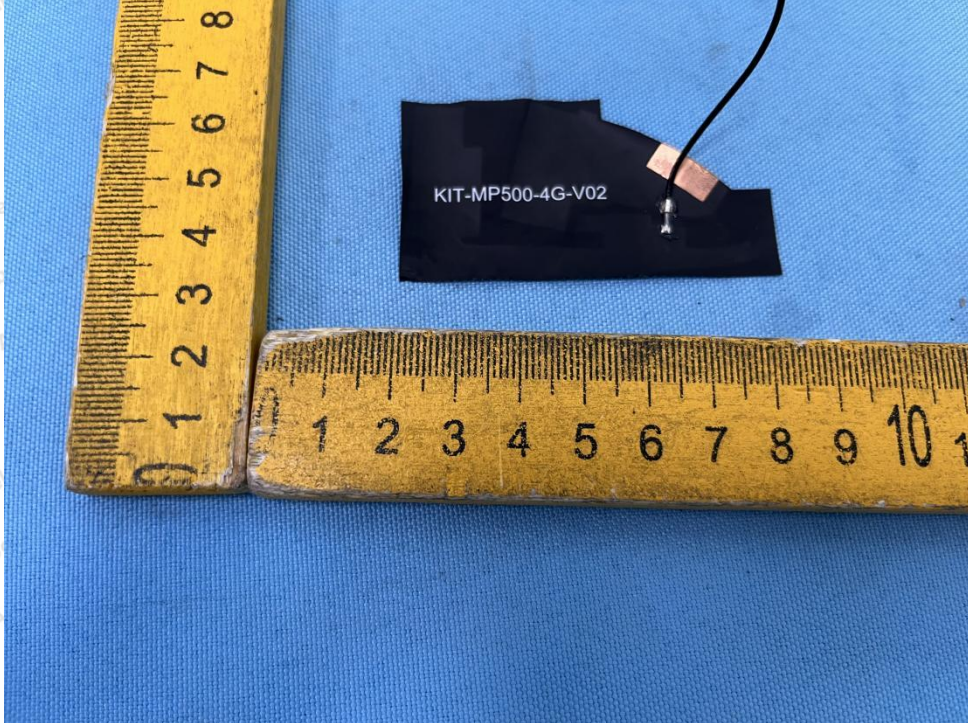

Appendix III -- Internal Photograph

BT&WIFI ANT

LTE ANT

Shenzhen Anbotek Compliance Laboratory Limited

Address: 1/F., Building D, Sogood Science and Technology Park, Sanwei Community, Hangcheng Street, Bao'an District, Shenzhen, Guangdong, China.
Tel: (86) 0755-26066440 Fax: (86) 0755-26014772 Email: service@anbotek.com