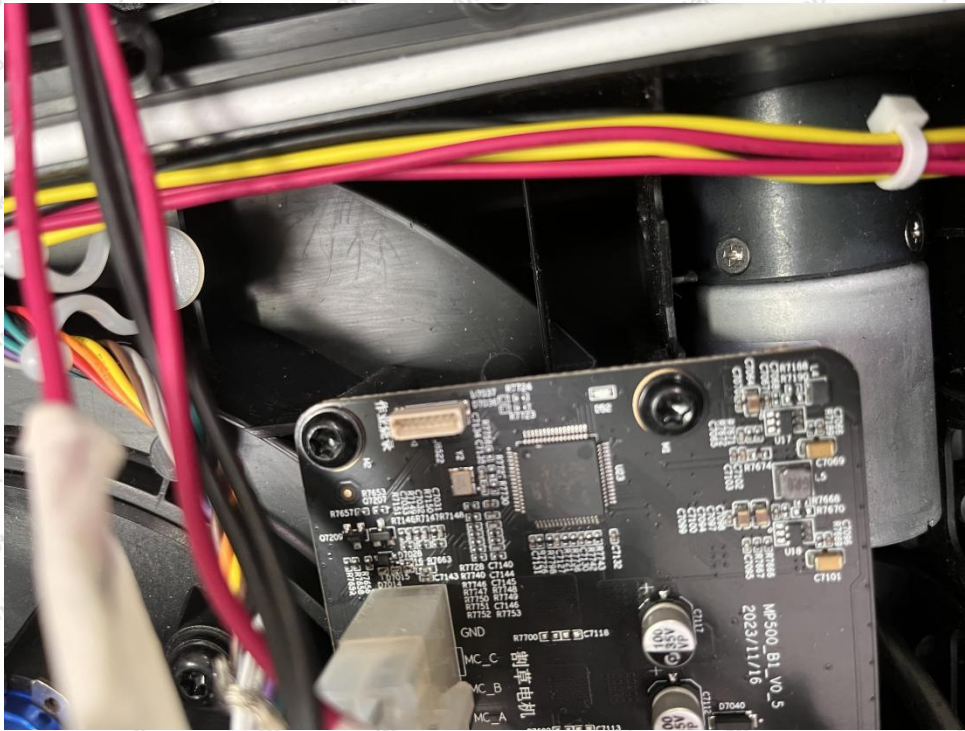

Shenzhen Anbotek Compliance Laboratory Limited

Address: 1/F., Building D, Sogood Science and Technology Park, Sanwei Community, Hangcheng Street, Bao'an District, Shenzhen, Guangdong, China.
Tel: (86) 0755-26066440 Fax: (86) 0755-26014772 Email: service@anbotek.com

Hotline

400-003-0500

www.anbotek.com.cn