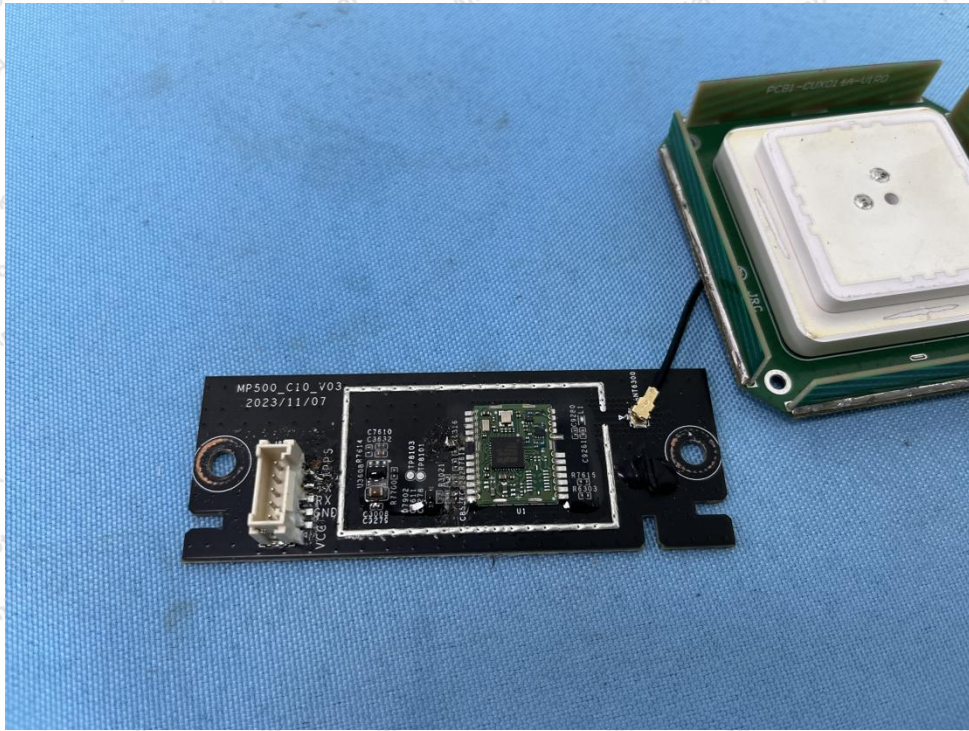

Shenzhen Anbotek Compliance Laboratory Limited

Address: 1/F., Building D, Sogood Science and Technology Park, Sanwei Community, Hangcheng Street, Bao'an District, Shenzhen, Guangdong, China.
Tel: (86) 0755-26066440 Fax: (86) 0755-26014772 Email: service@anbotek.com

Hotline
400-003-0500
www.anbotek.com.cn