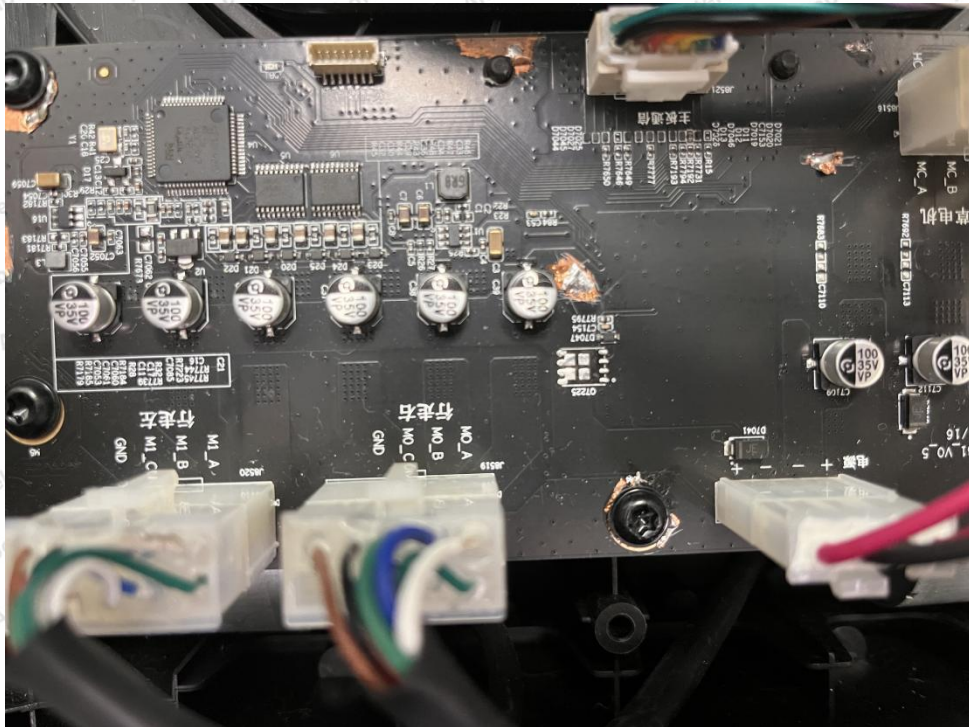

Shenzhen Anbotek Compliance Laboratory Limited

Address: 1/F., Building D, Sogood Science and Technology Park, Sanwei Community, Hangcheng Street, Bao'an District, Shenzhen, Guangdong, China.
Tel: (86) 0755-26066440 Fax: (86) 0755-26014772 Email: service@anbotek.com

Hotline
400-003-0500
www.anbotek.com.cn