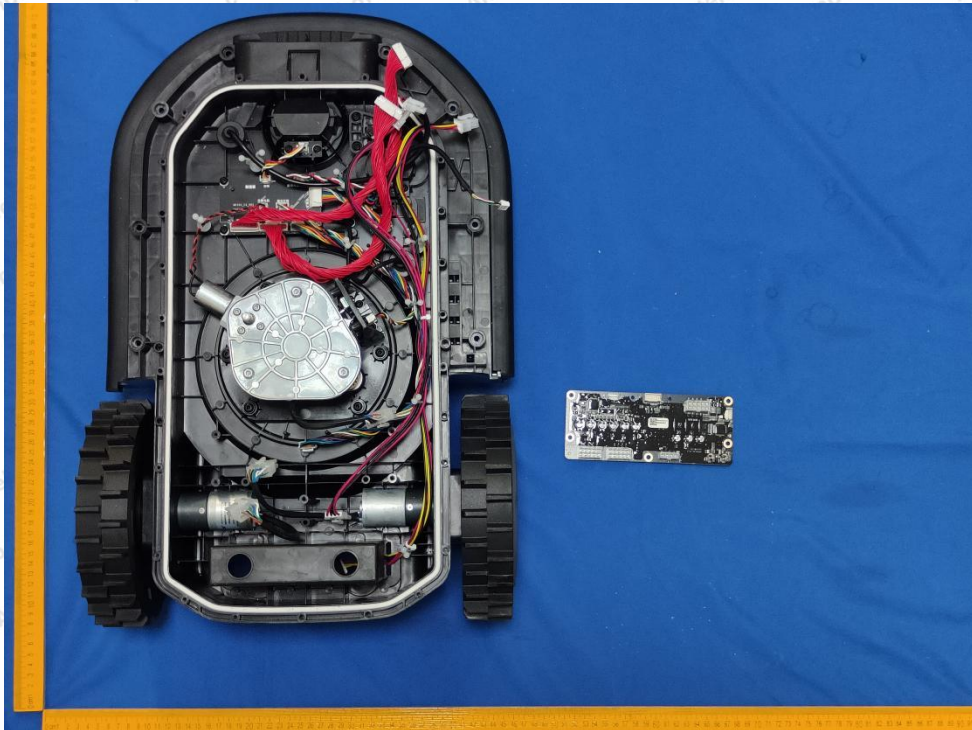

Shenzhen Anbotek Compliance Laboratory Limited

Address: 1/F., Building D, Sogood Science and Technology Park, Sanwei Community, Hangcheng Street, Bao'an District, Shenzhen, Guangdong, China.
Tel: (86) 0755-26066440 Fax: (86) 0755-26014772 Email: service@anbotek.com

Hotline
400-003-0500
www.anbotek.com.cn