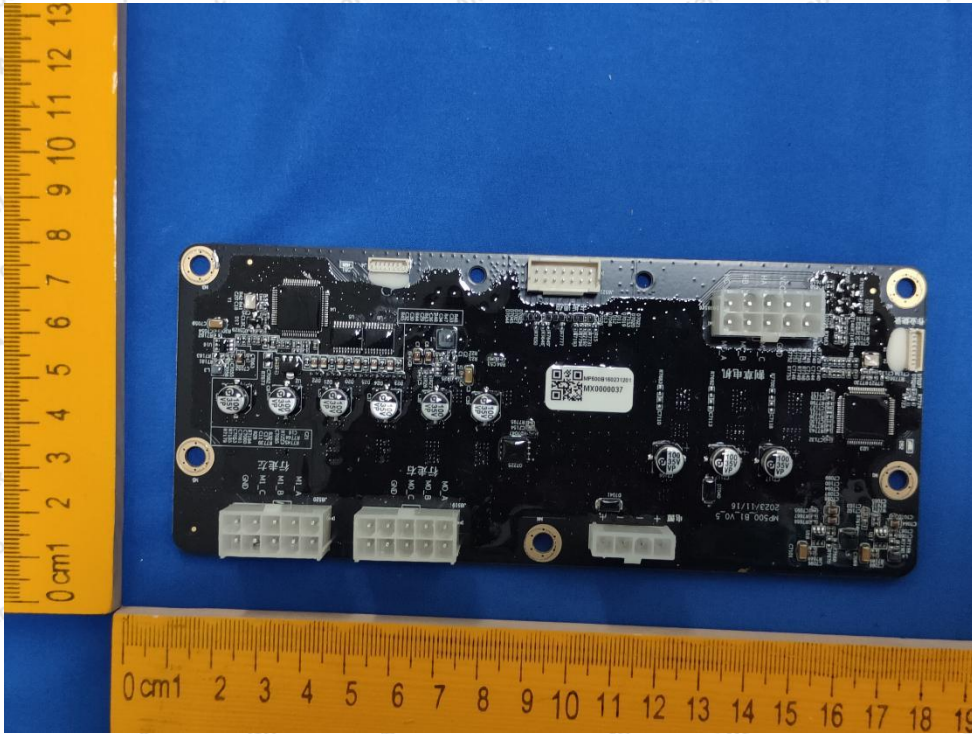

Shenzhen Anbotek Compliance Laboratory Limited

Address: 1/F., Building D, Sogood Science and Technology Park, Sanwei Community, Hangcheng Street, Bao'an District, Shenzhen, Guangdong, China.
Tel: (86) 0755-26066440 Fax: (86) 0755-26014772 Email: service@anbotek.com

Hotline
400-003-0500
www.anbotek.com.cn