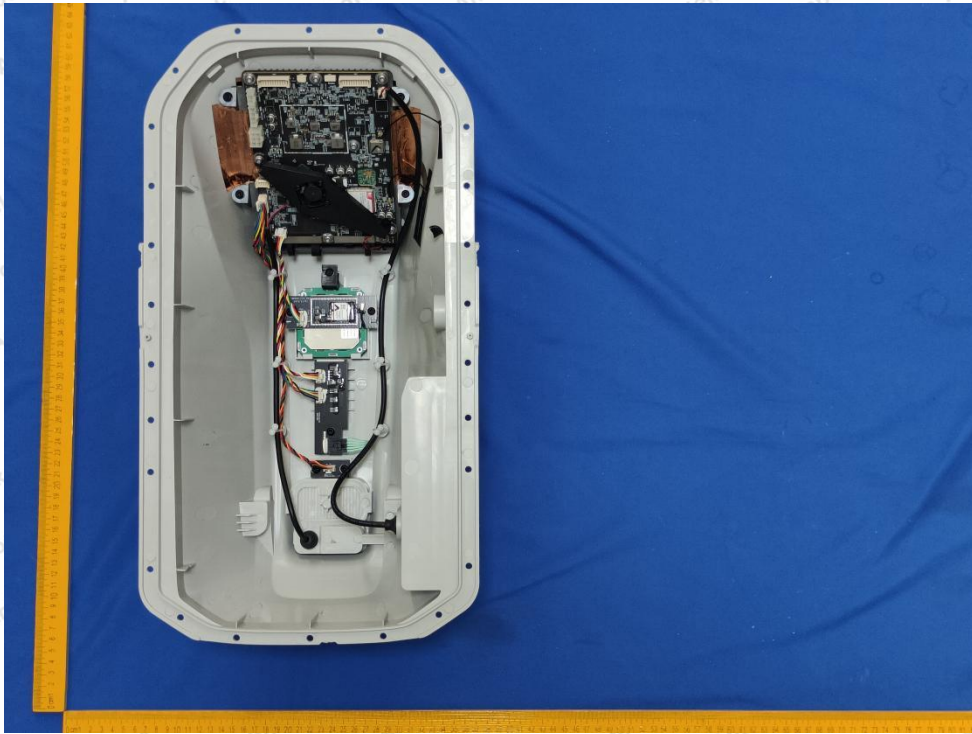

Shenzhen Anbotek Compliance Laboratory Limited

Address: 1/F., Building D, Sogood Science and Technology Park, Sanwei Community, Hangcheng Street, Bao'an District, Shenzhen, Guangdong, China.
Tel: (86) 0755-26066440 Fax: (86) 0755-26014772 Email: service@anbotek.com

Hotline
400-003-0500
www.anbotek.com.cn