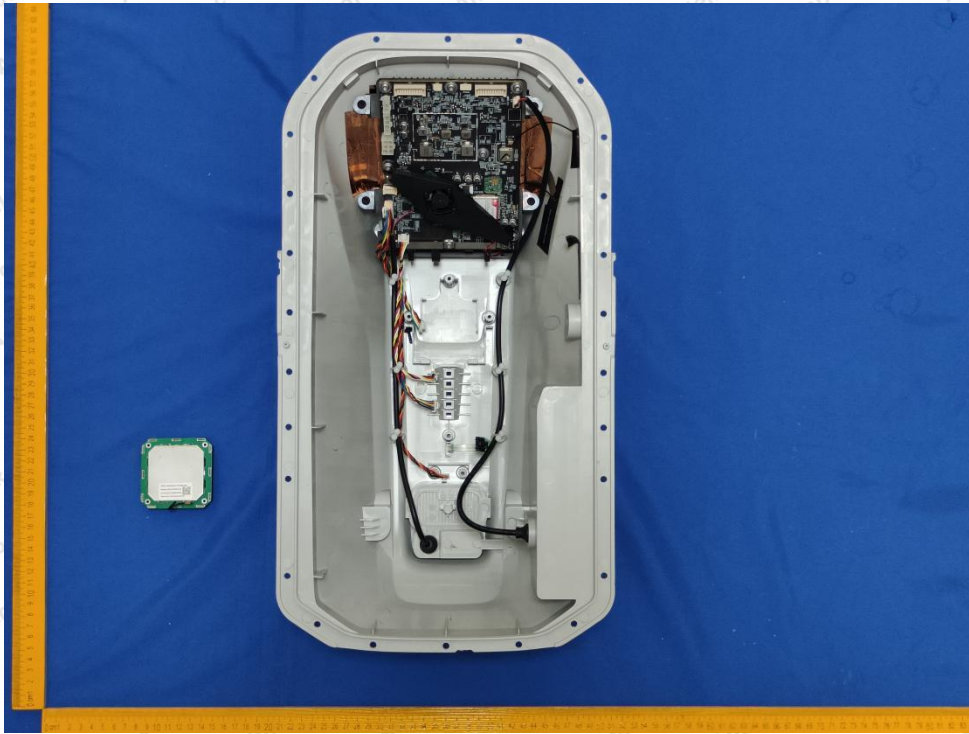

Shenzhen Anbotek Compliance Laboratory Limited

Address: 1/F., Building D, Sogood Science and Technology Park, Sanwei Community, Hangcheng Street, Bao'an District, Shenzhen, Guangdong, China.
Tel: (86) 0755-26066440 Fax: (86) 0755-26014772 Email: service@anbotek.com

Hotline
400-003-0500
www.anbotek.com.cn