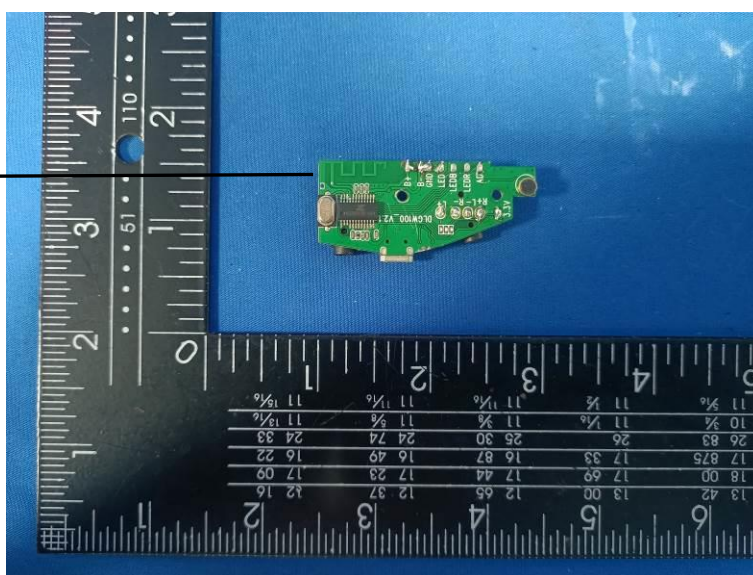

Internal Photos of the EUT

BT PCB Antenna