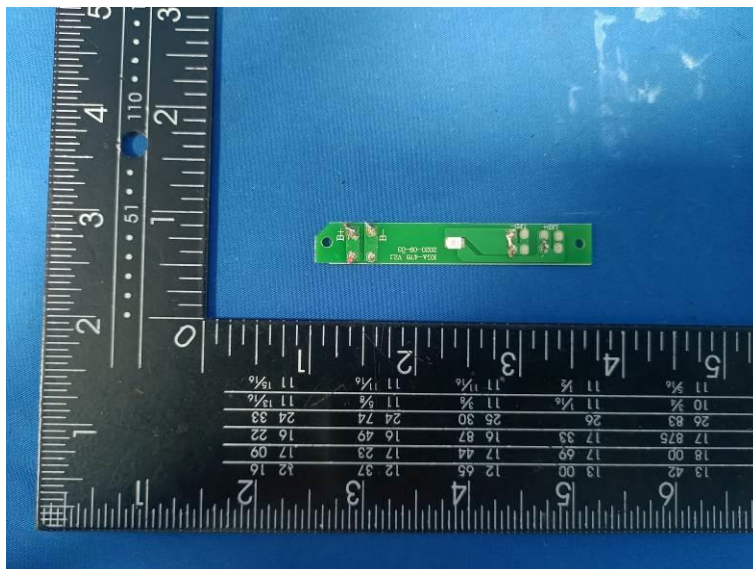

Internal Photos of the EUT

BT PCB Antenna